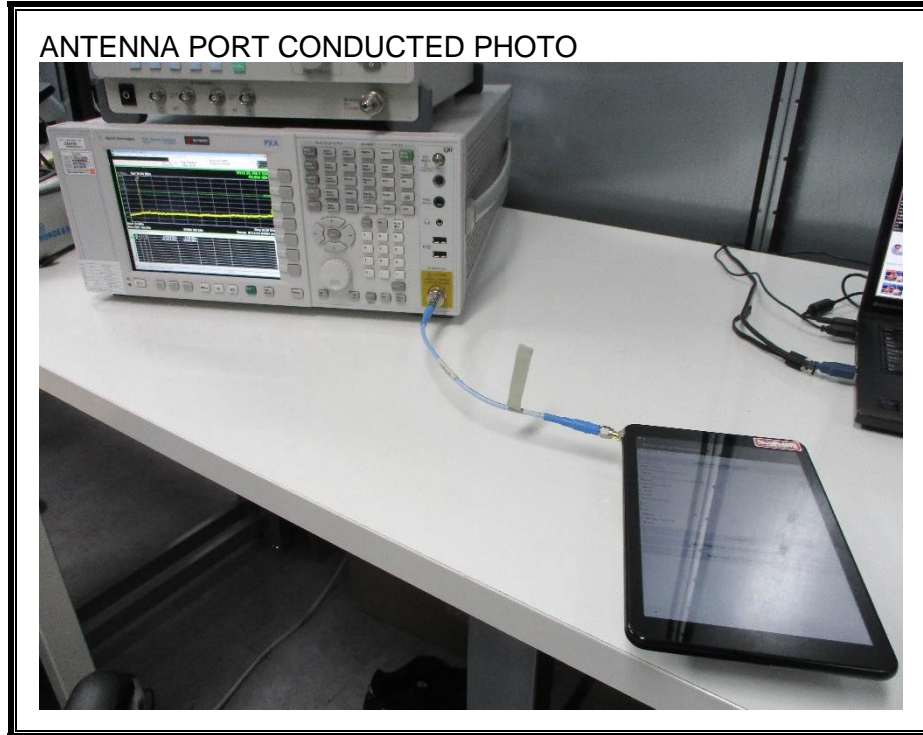

9. SETUP PHOTOS

ANTENNA PORT CONDUCTED RF MEASUREMENT SETUP

RADIATED RF MEASUREMENT SETUP (BELOW 1 GHz)

RADIATED RF MEASUREMENT SETUP (ABOVE 1 GHz)

RADIATED RF MEASUREMENT SETUP FOR PORTABLE CONFIGURATION

POWERLINE CONDUCTED EMISSIONS MEASUREMENT SETUP

END OF REPORT