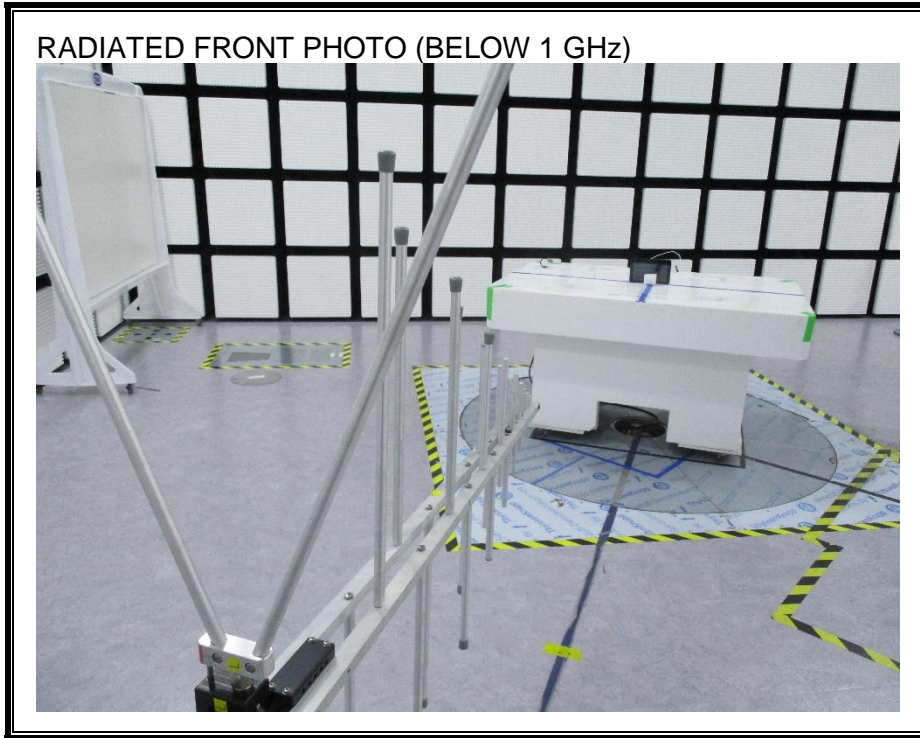

9. SETUP PHOTOS

ANTENNA PORT CONDUCTED RF MEASUREMENT SETUP

RADIATED RF MEASUREMENT SETUP (BELOW 1 GHz)

RADIATED RF MEASUREMENT SETUP (ABOVE 1 GHz)

RADIATED RF MEASUREMENT SETUP FOR PORTABLE CONFIGURATION

POWERLINE CONDUCTED EMISSIONS MEASUREMENT SETUP

END OF REPORT