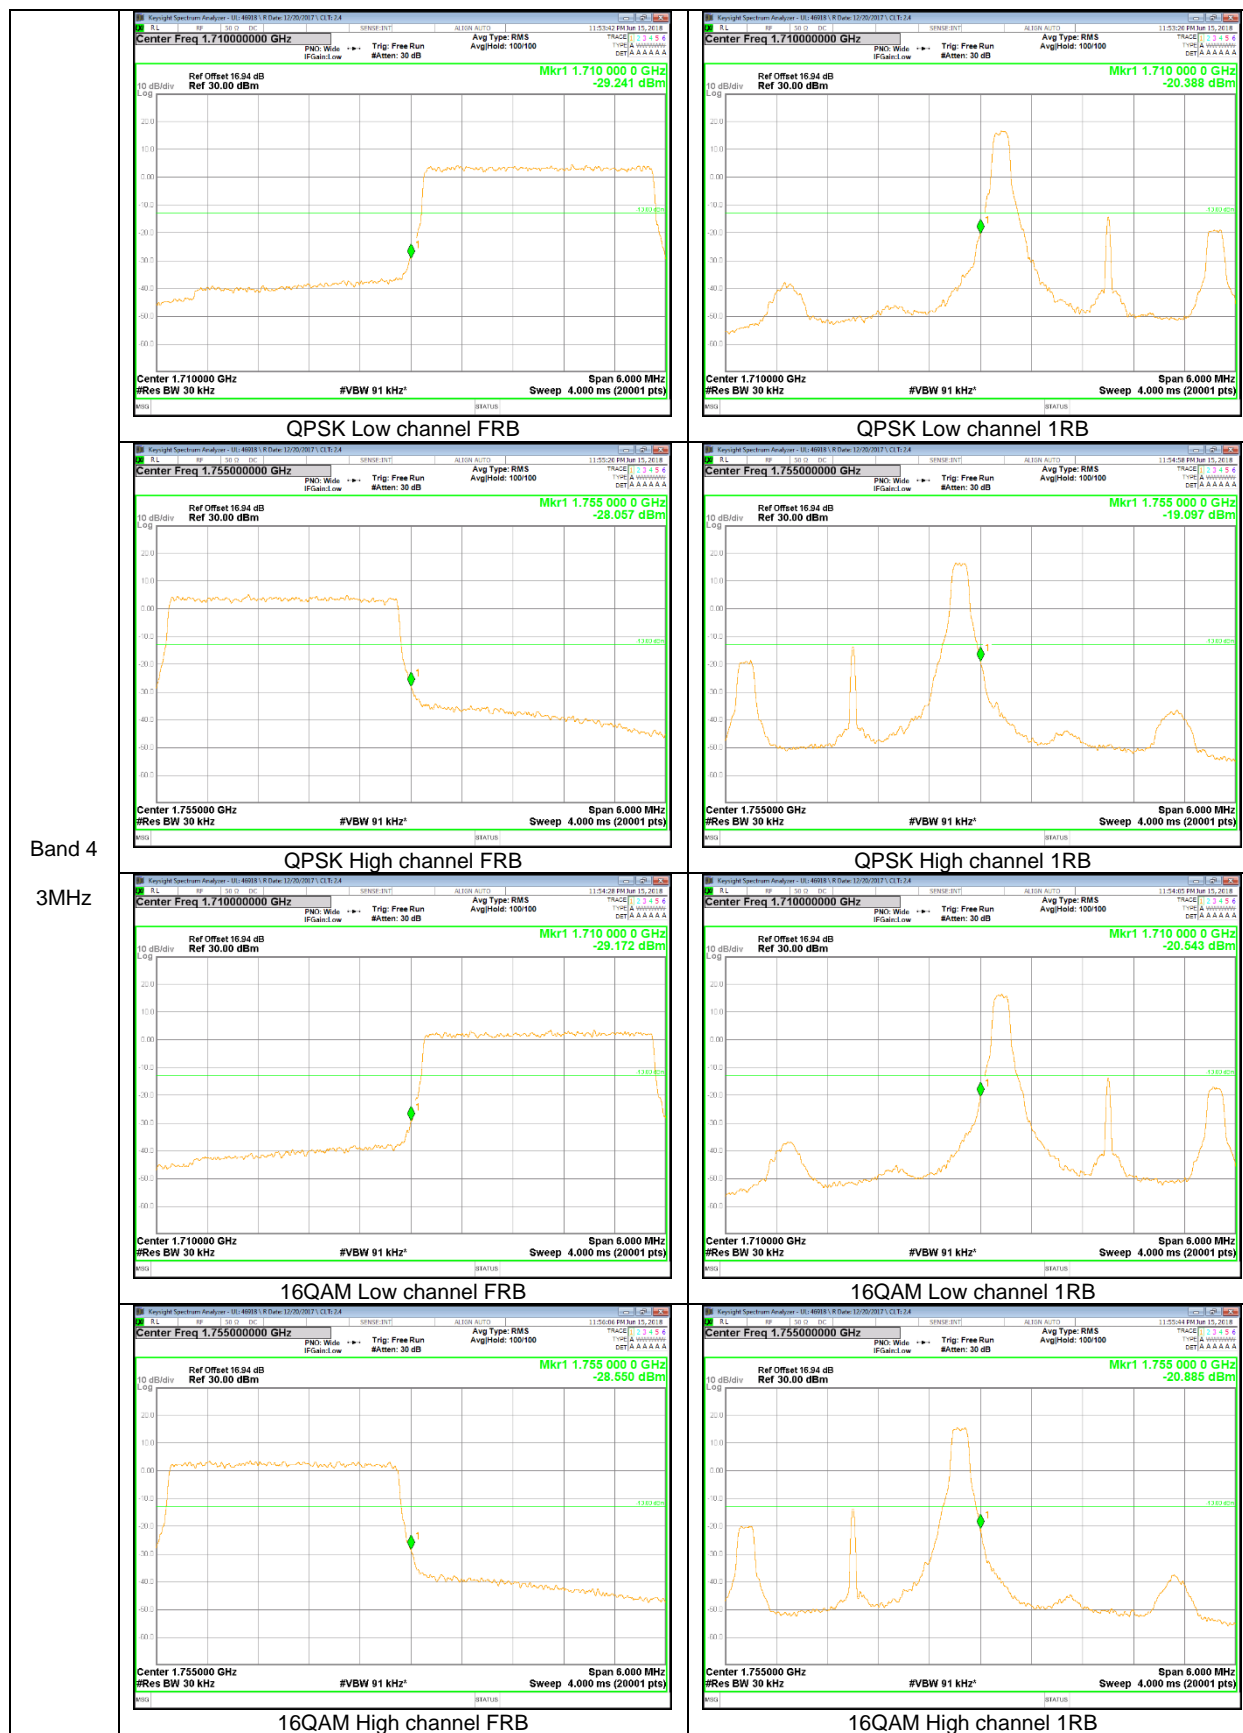

LTE Band 2

Band 2
20MHz

Band 2
10MHz

LTE Band 4

Band 4
20MHz

Band 4
15MHz

Band 4
 10MHz

Band 4
5MHz

Band 4
 3MHz

LTE Band 5

Band 5
10MHz

Band 5
5MHz

Band 5
 1.4MHz