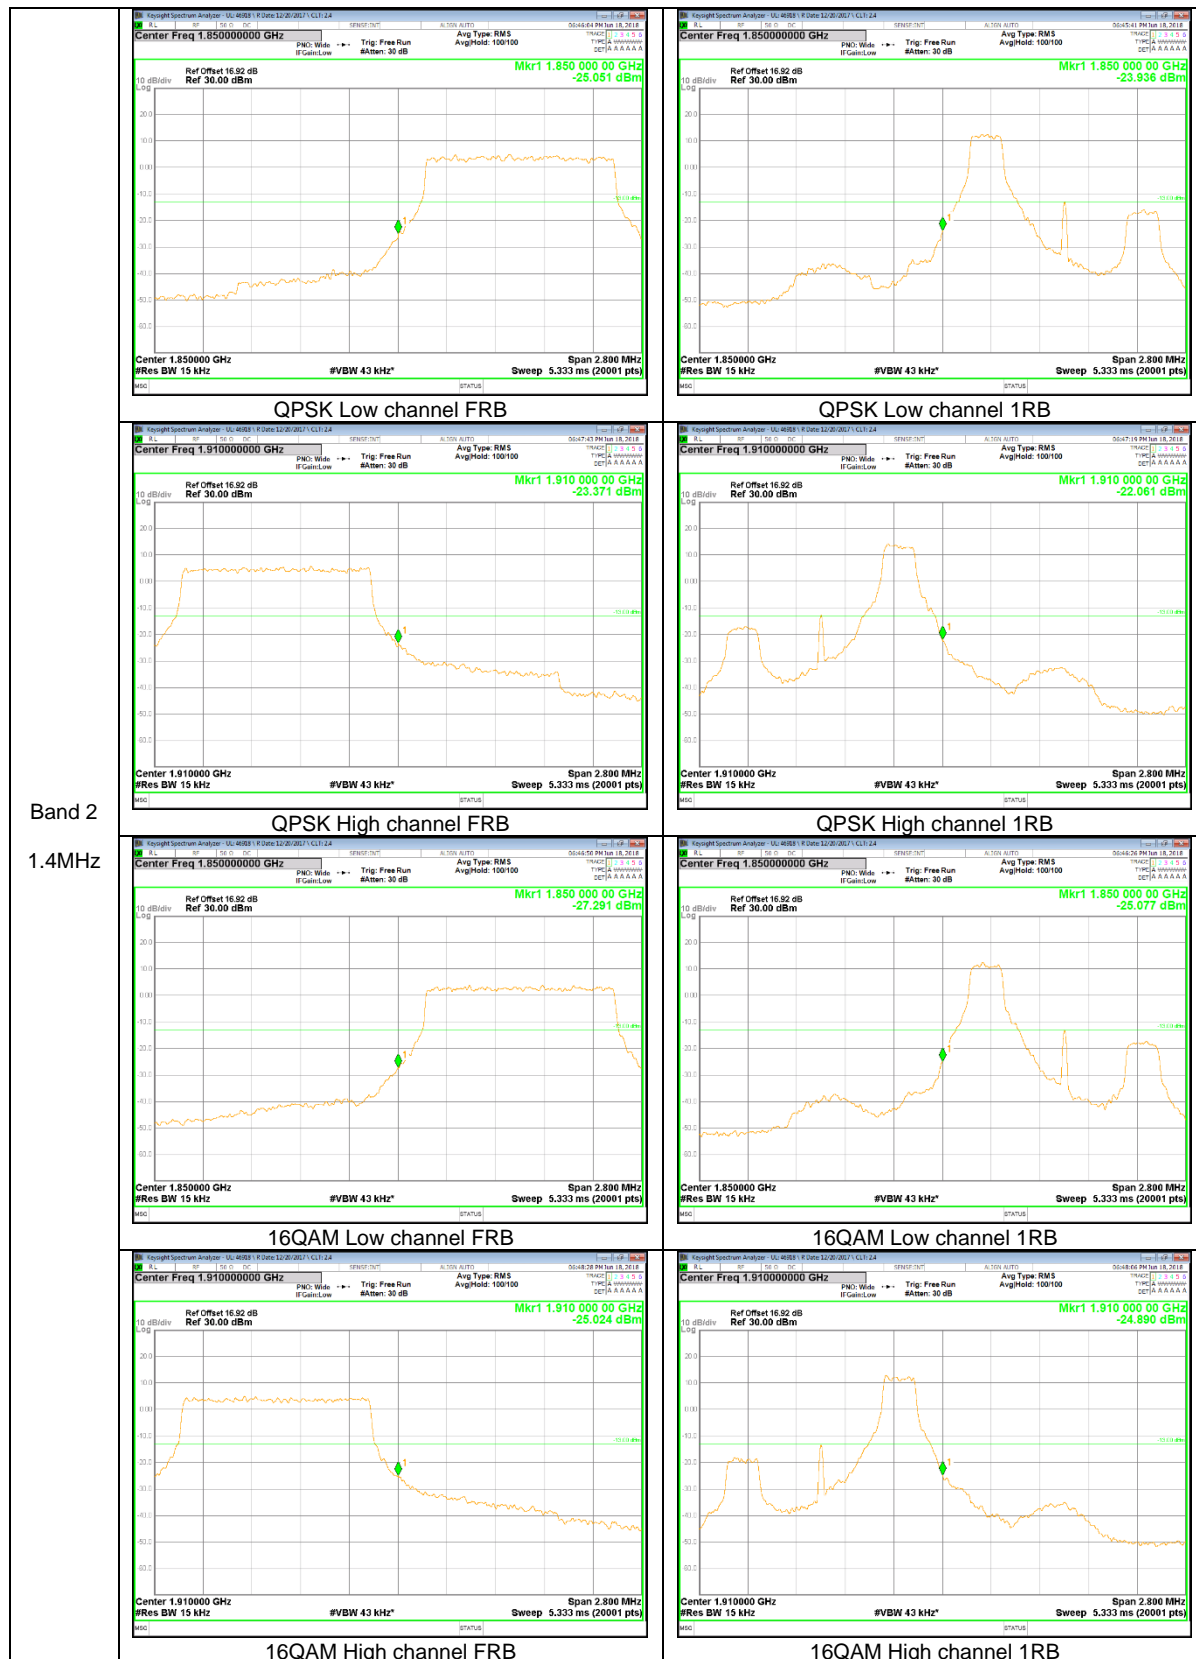

LTE Band 2

Band 2
20MHz

Band 2
10MHz

LTE Band 4

Band 4
20MHz

Band 4
15MHz

Band 4
 10MHz

Band 4
5MHz

Band 4
 3MHz

LTE Band 5

Band 5
10MHz

Band 5
5MHz

Band 5
 1.4MHz