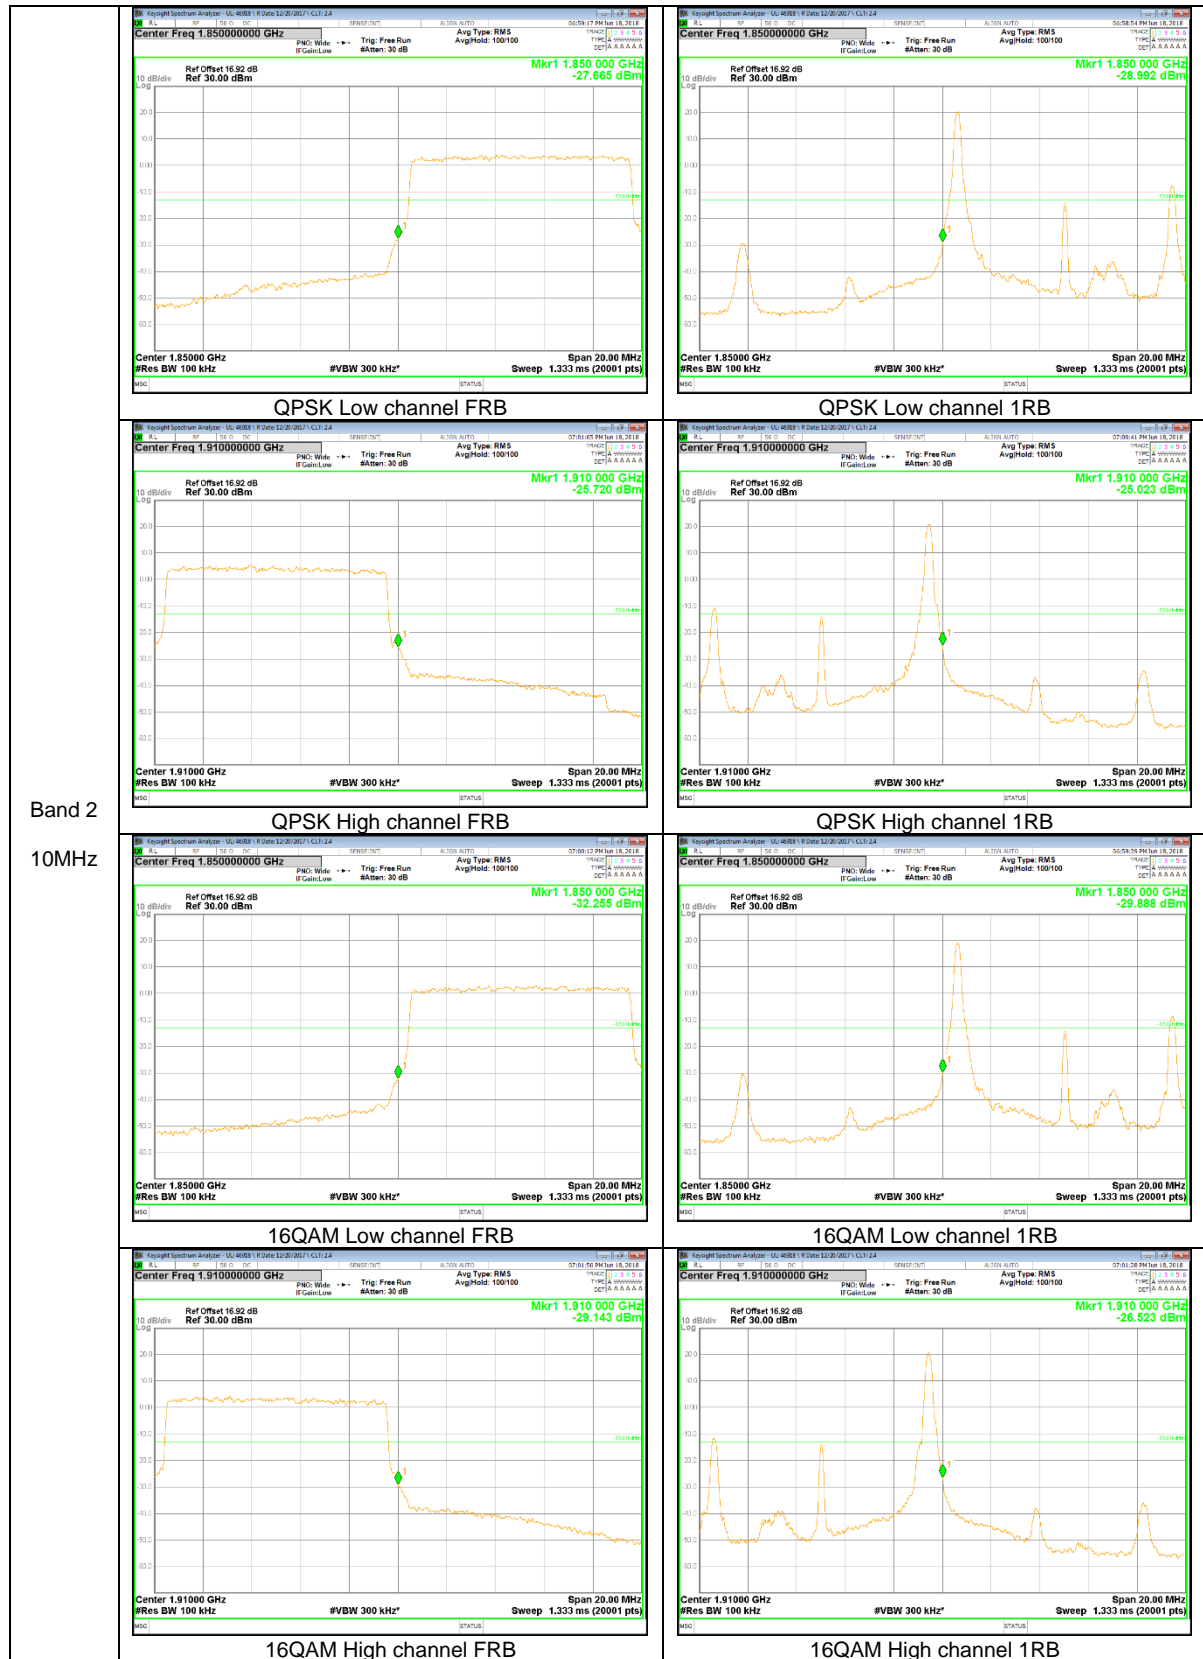

LTE Band 2

Band 2
20MHz

Band 2
10MHz

LTE Band 4

Band 4
20MHz

Band 4
15MHz

Band 4
 10MHz

Band 4
5MHz

Band 4
 3MHz

LTE Band 5

Band 5
10MHz

Band 5
5MHz

Band 5
 1.4MHz