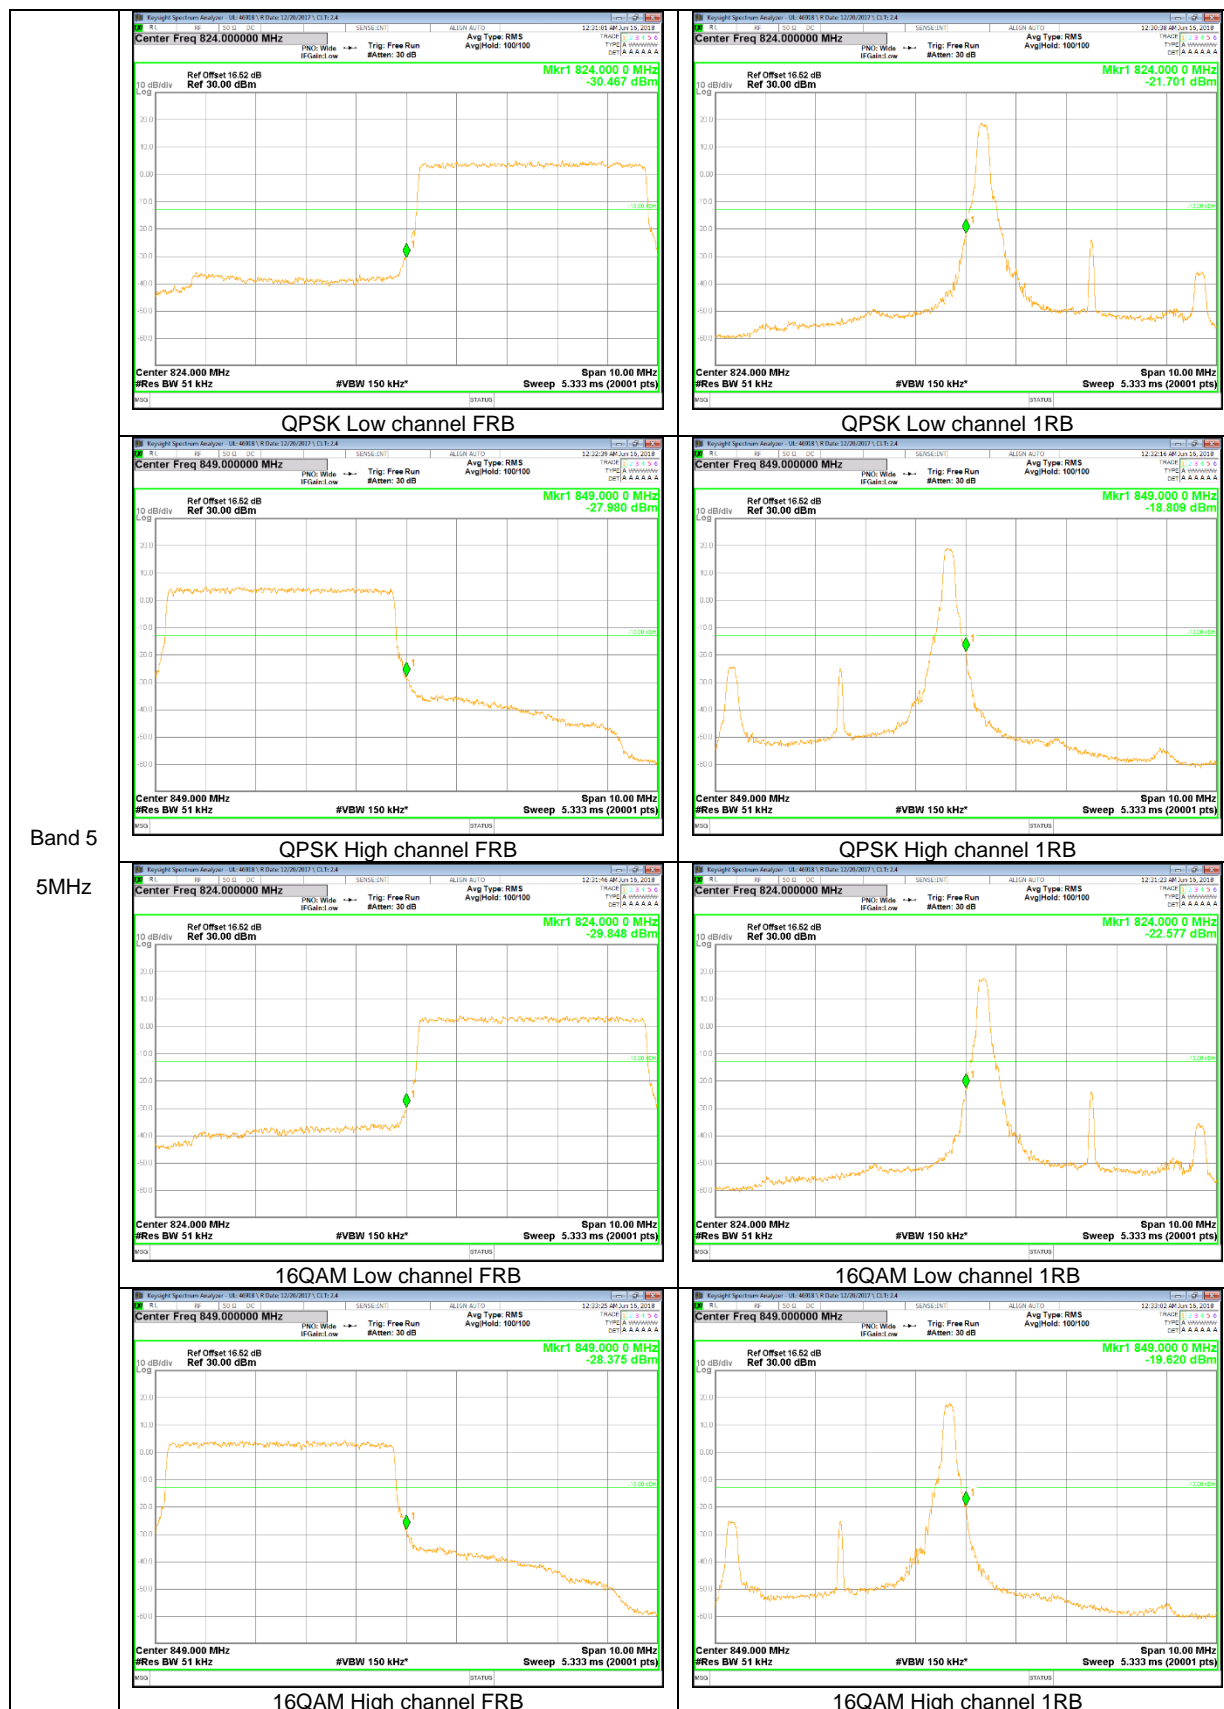

LTE Band 2

Band 2
20MHz

Band 2
10MHz

LTE Band 4

Band 4
20MHz

Band 4
15MHz

Band 4
 10MHz

Band 4
5MHz

Band 4
 3MHz

LTE Band 5

Band 5
10MHz

Band 5
5MHz

Band 5
 1.4MHz