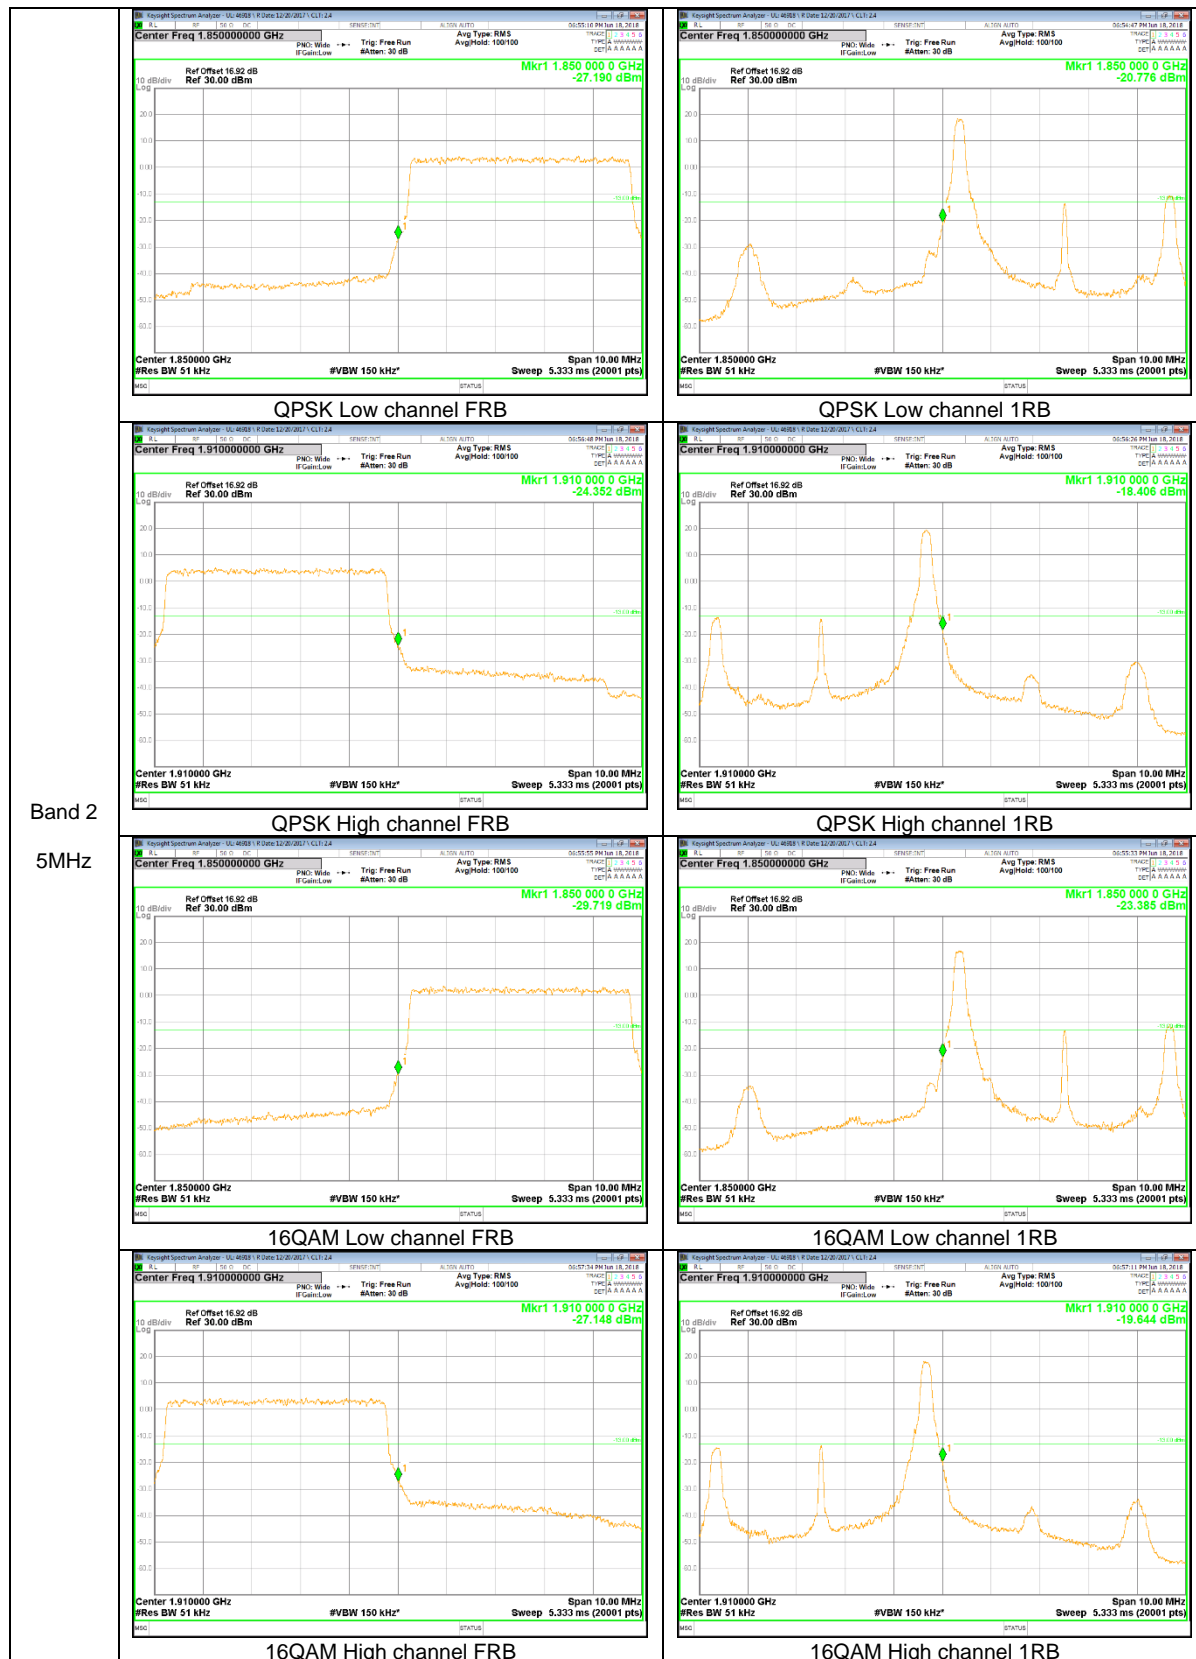

LTE Band 2

Band 2
20MHz

Band 2
10MHz

LTE Band 4

Band 4
20MHz

Band 4
15MHz

Band 4
 10MHz

Band 4
5MHz

Band 4
 3MHz

LTE Band 5

Band 5
10MHz

Band 5
5MHz

Band 5
 1.4MHz