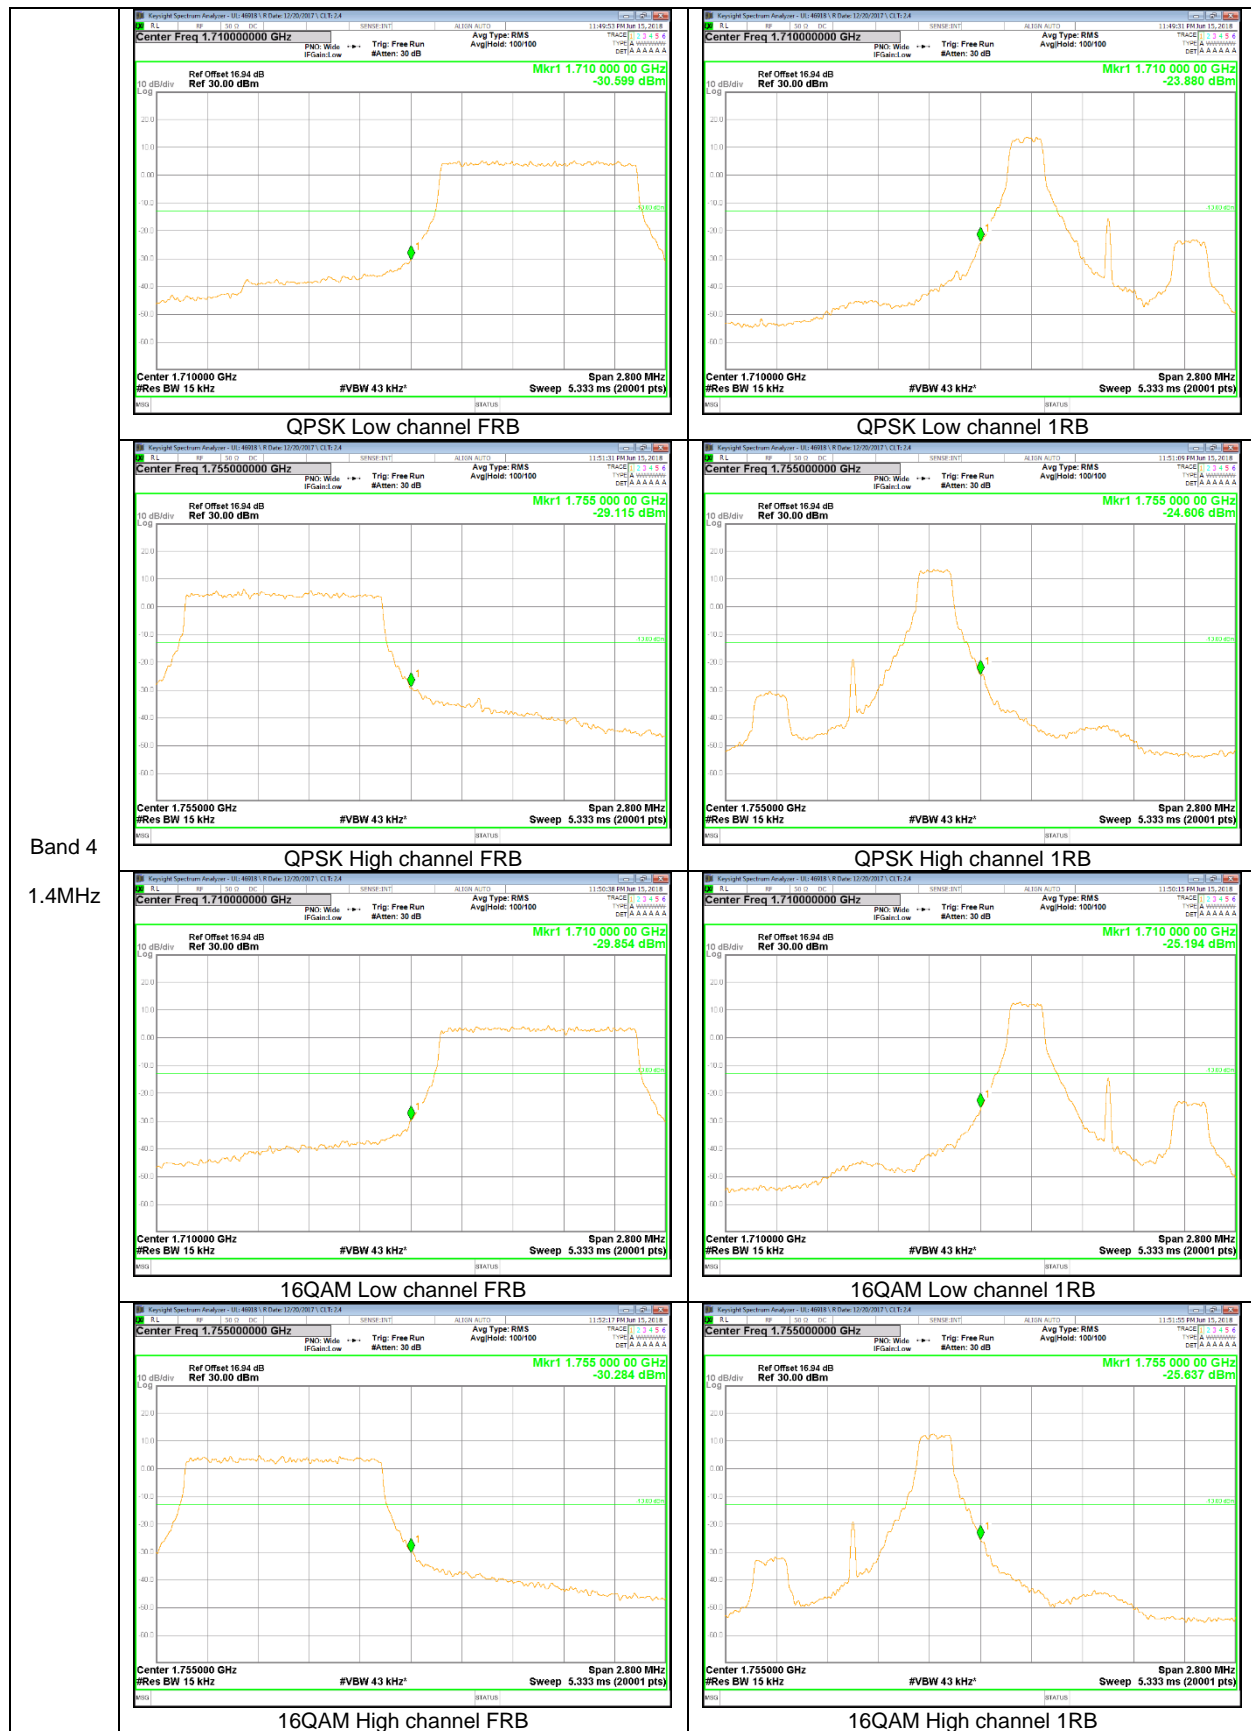

LTE Band 2

Band 2
20MHz

Band 2
10MHz

LTE Band 4

Band 4
20MHz

Band 4
15MHz

Band 4
 10MHz

Band 4
5MHz

Band 4
 3MHz

LTE Band 5

Band 5
10MHz

Band 5
5MHz

Band 5
 1.4MHz