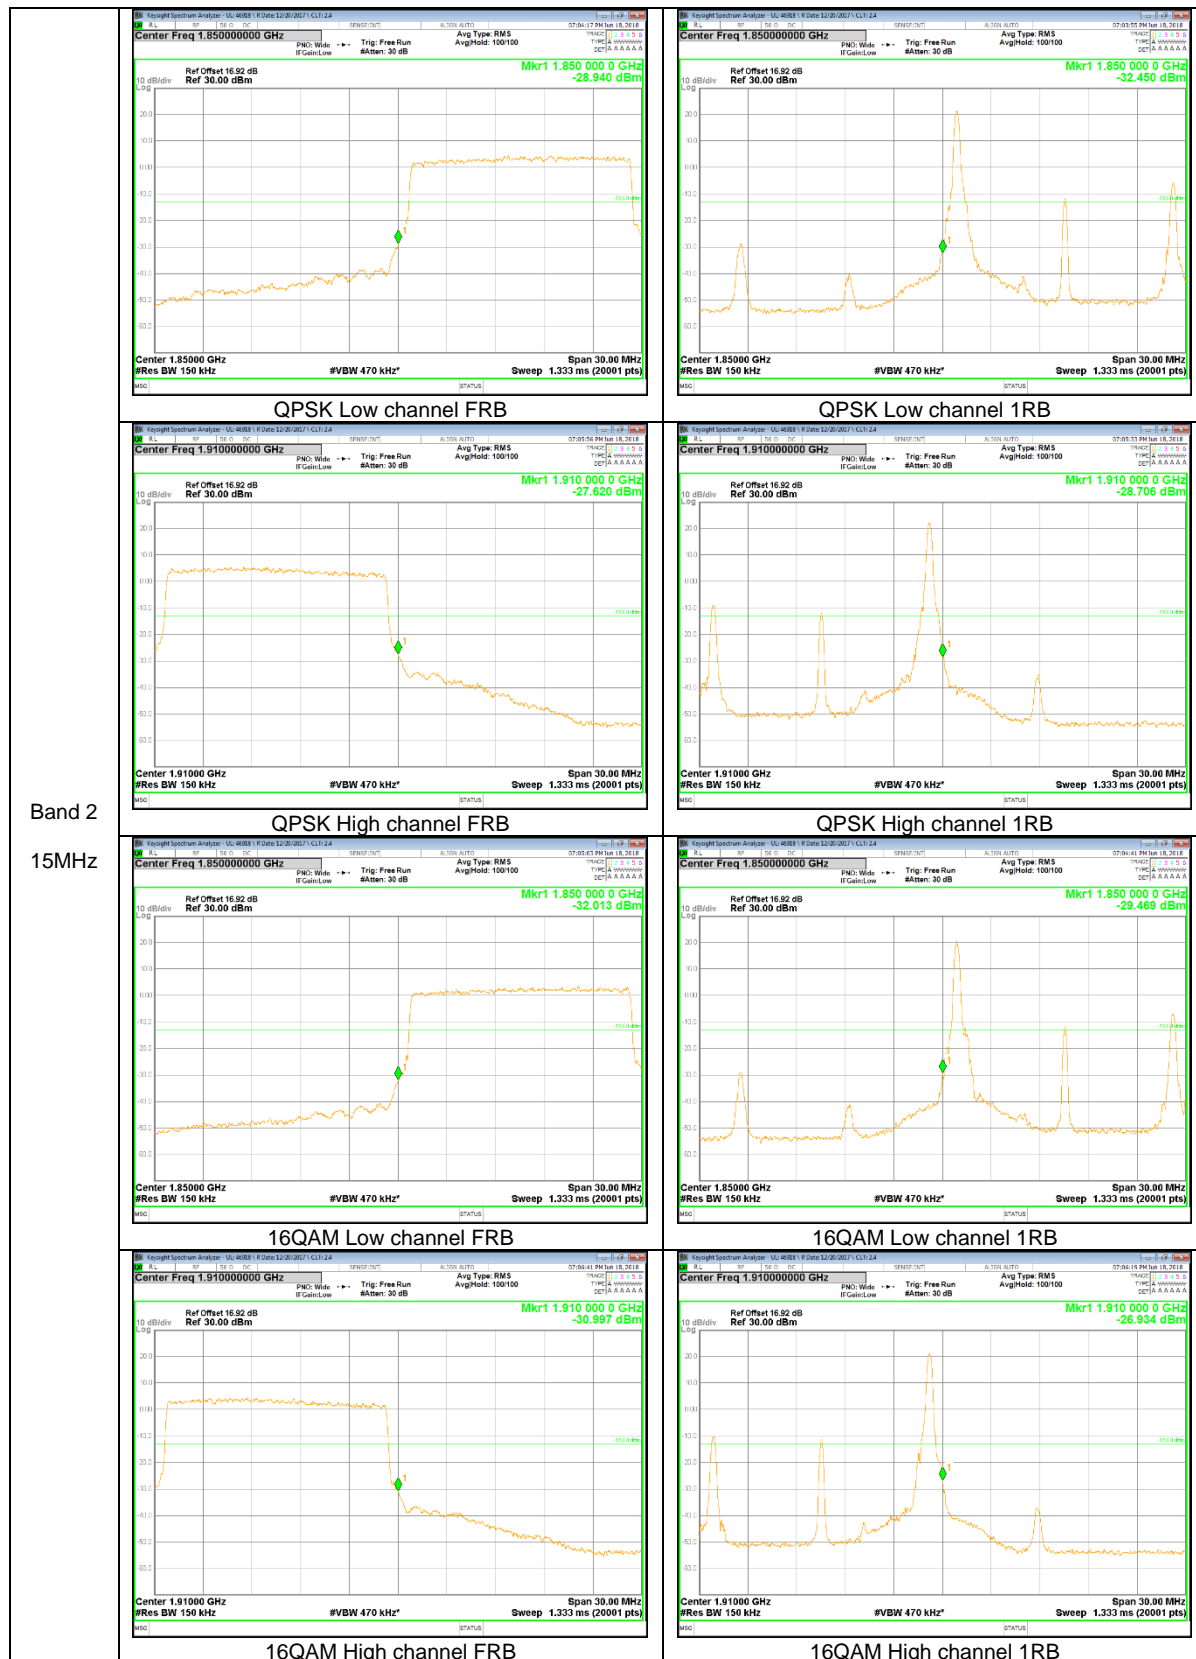

LTE Band 2

Band 2
20MHz

Band 2
10MHz

LTE Band 4

Band 4
20MHz

Band 4
15MHz

Band 4
 10MHz

Band 4
5MHz

Band 4
 3MHz

LTE Band 5

Band 5
10MHz

Band 5
5MHz

Band 5
 1.4MHz