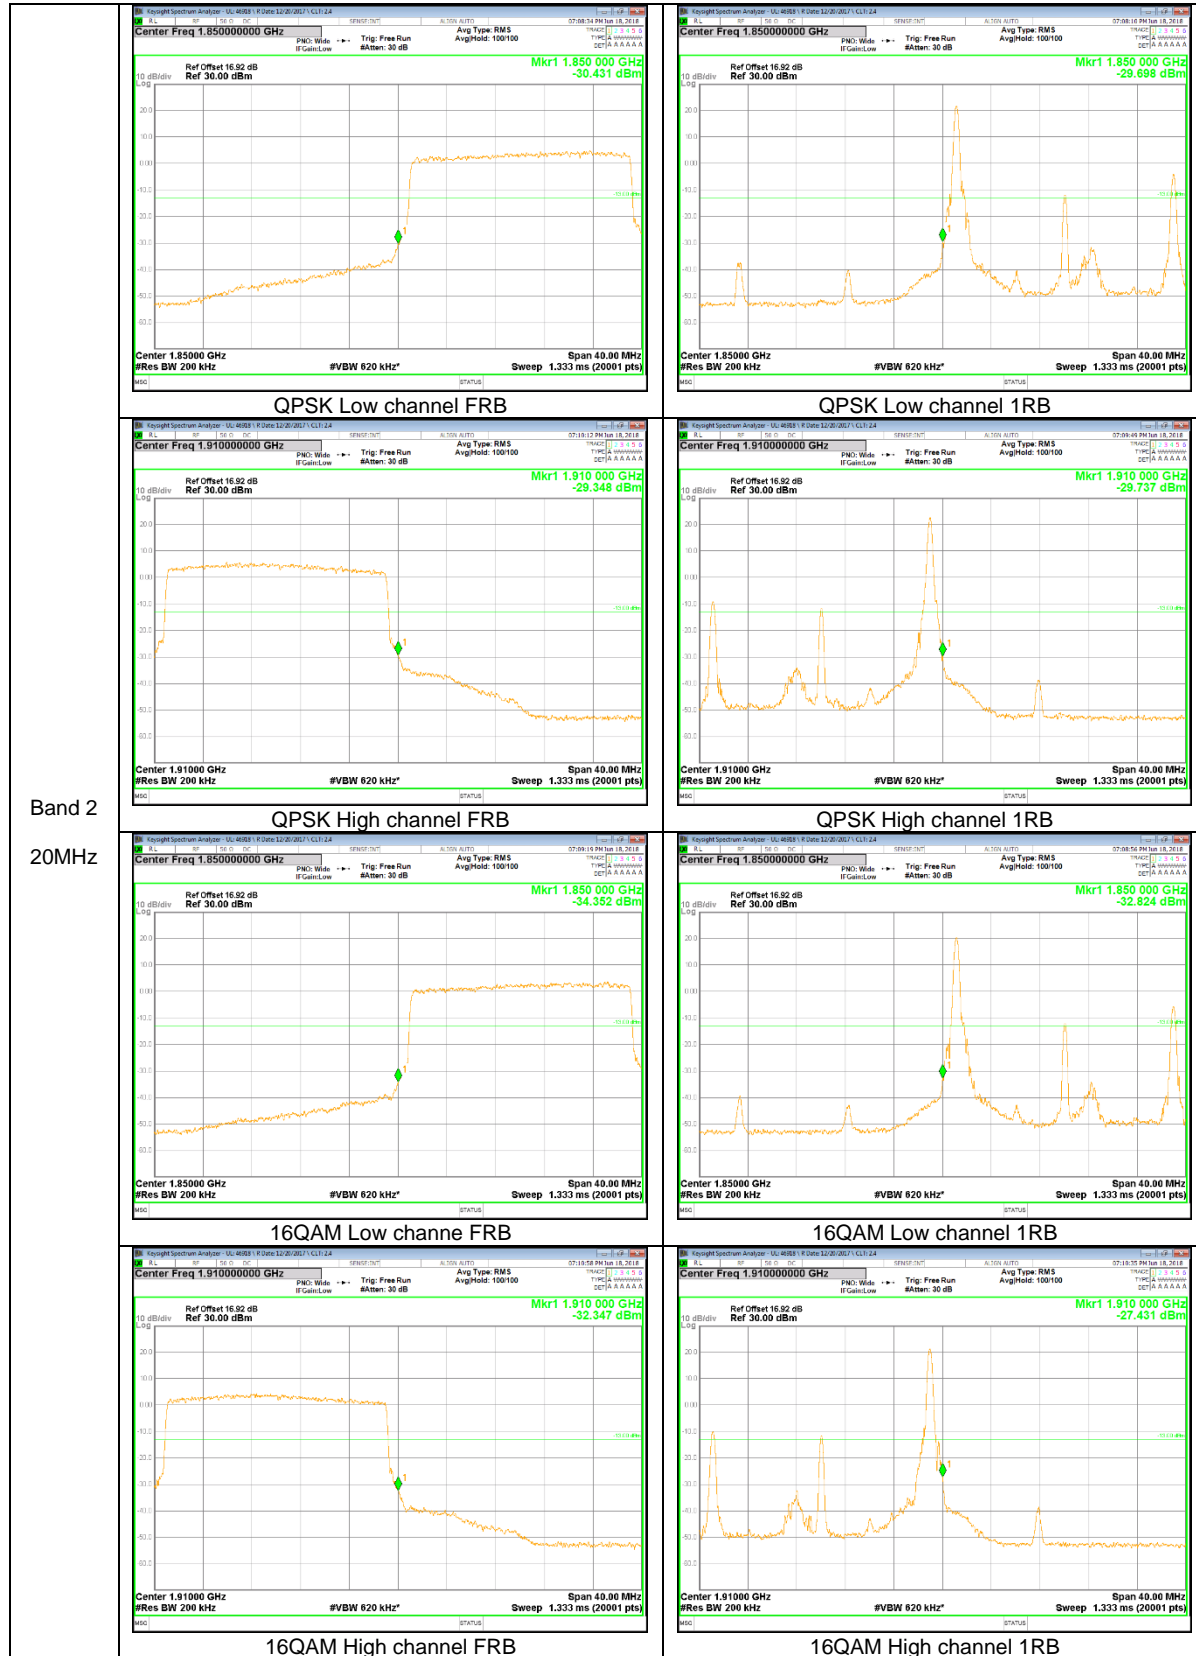

LTE Band 2

Band 2
20MHz

Band 2
10MHz

LTE Band 4

Band 4
20MHz

Band 4
15MHz

Band 4
 10MHz

Band 4
5MHz

Band 4
 3MHz

LTE Band 5

Band 5
10MHz

Band 5
5MHz

Band 5
 1.4MHz