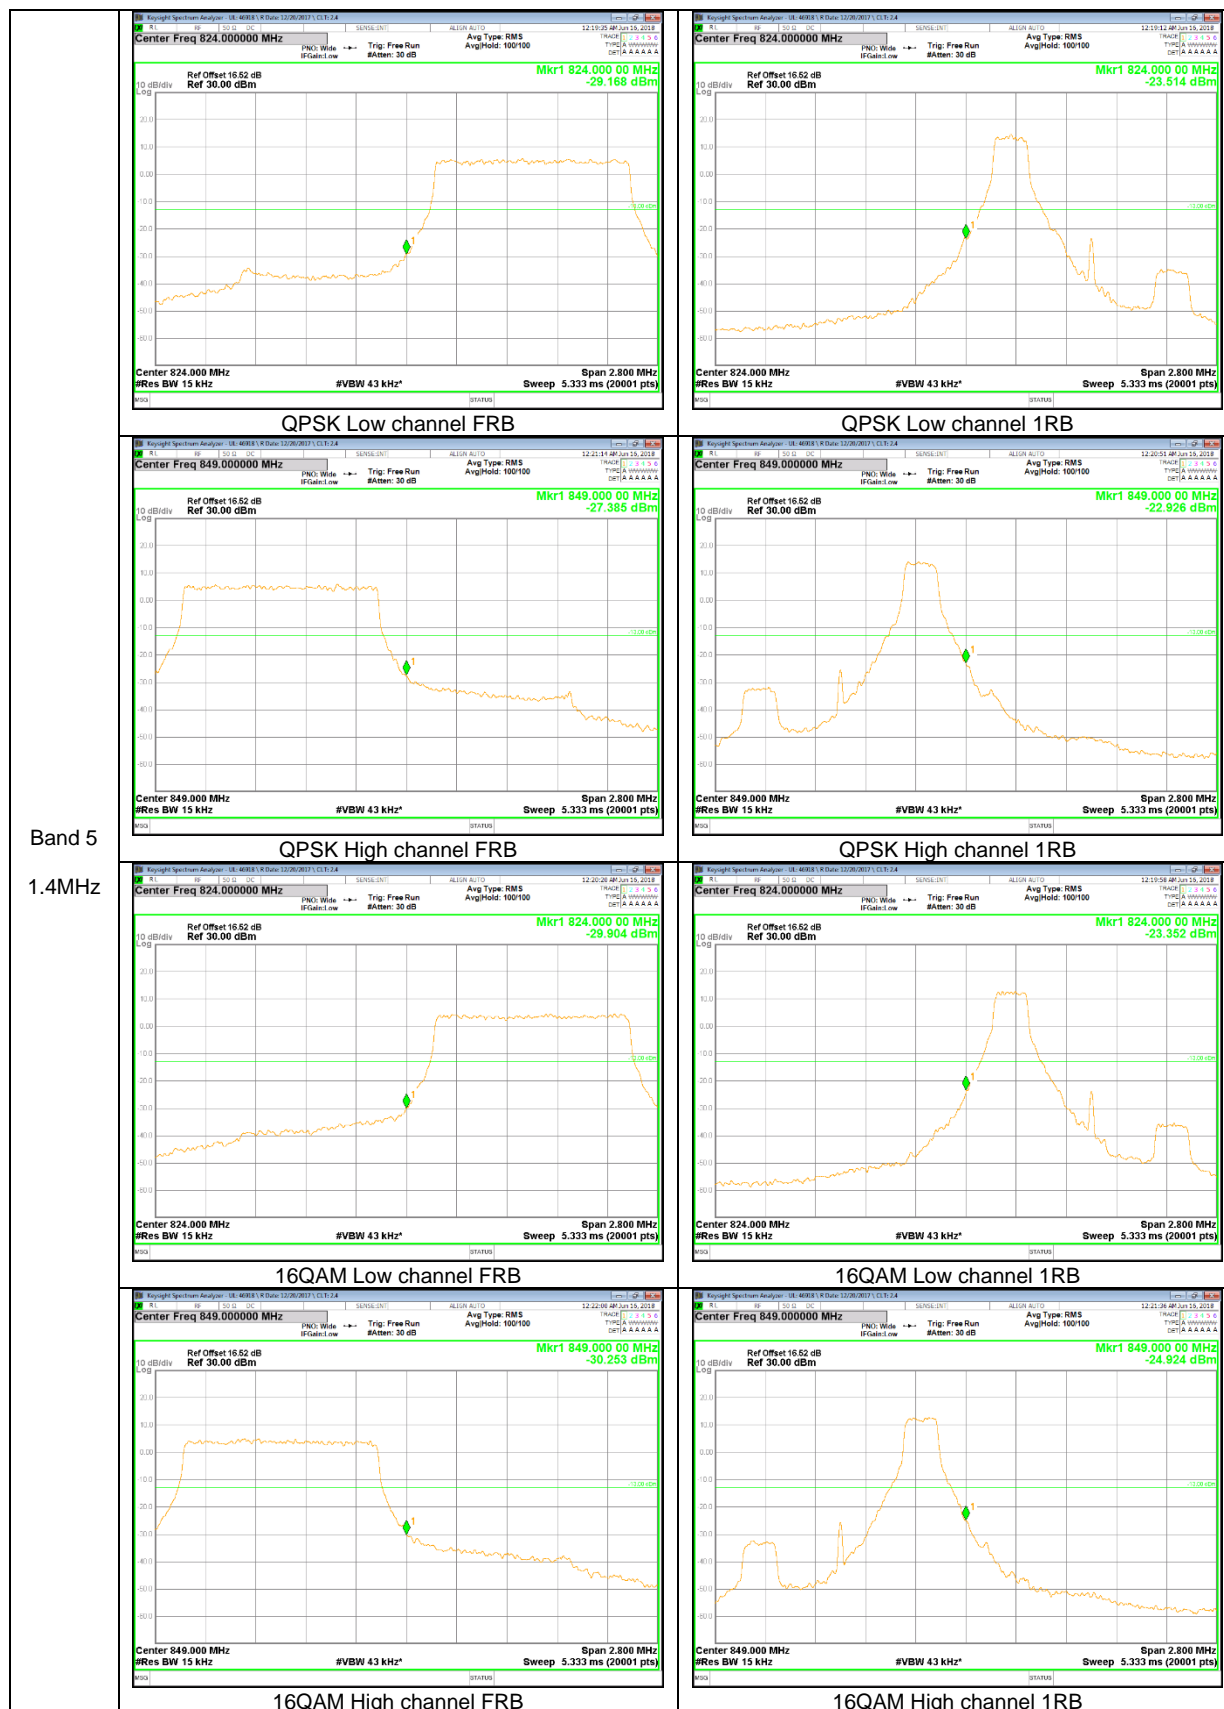

LTE Band 2

Band 2
20MHz

Band 2
10MHz

LTE Band 4

Band 4
20MHz

Band 4
15MHz

Band 4
 10MHz

Band 4
5MHz

Band 4
 3MHz

LTE Band 5

Band 5
10MHz

Band 5
5MHz

Band 5
 1.4MHz