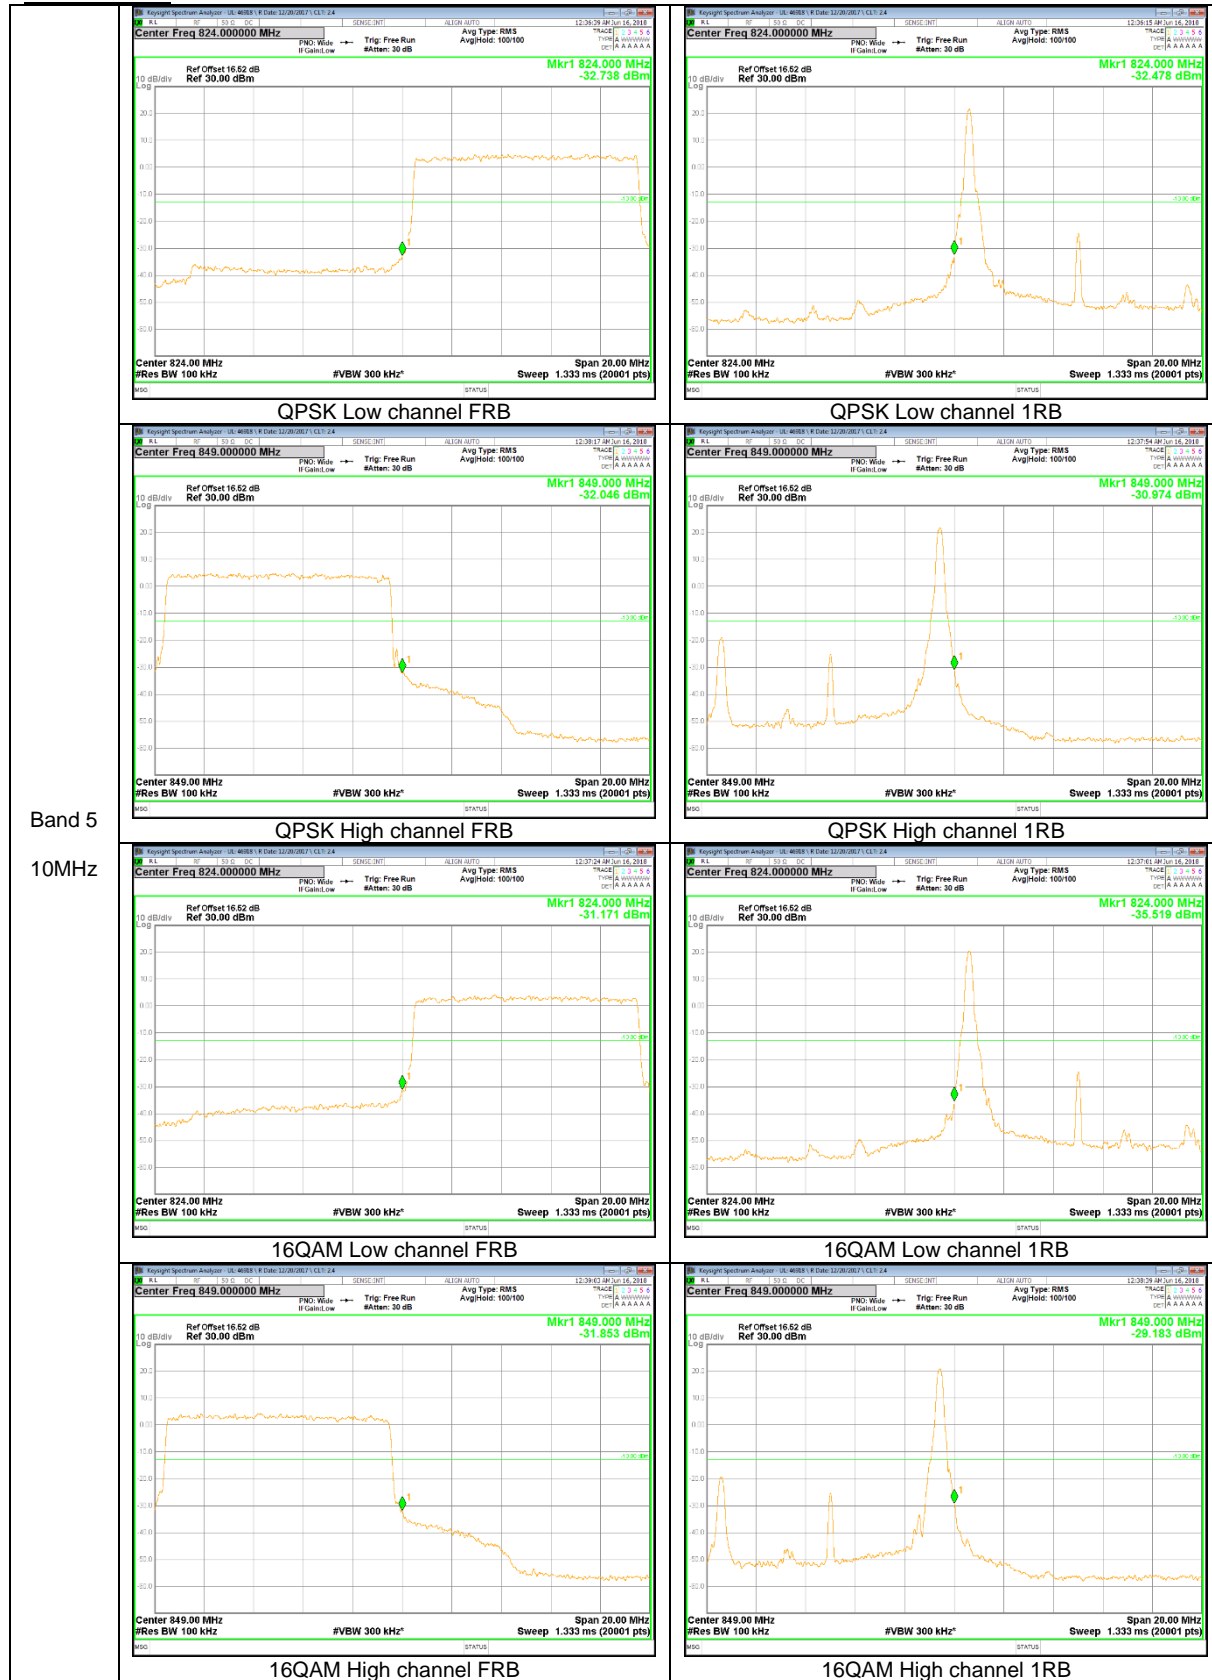

LTE Band 2

Band 2
20MHz

Band 2
10MHz

LTE Band 4

Band 4
20MHz

Band 4
15MHz

Band 4
 10MHz

Band 4
5MHz

Band 4
 3MHz

LTE Band 5

Band 5
10MHz

Band 5
5MHz

Band 5
 1.4MHz