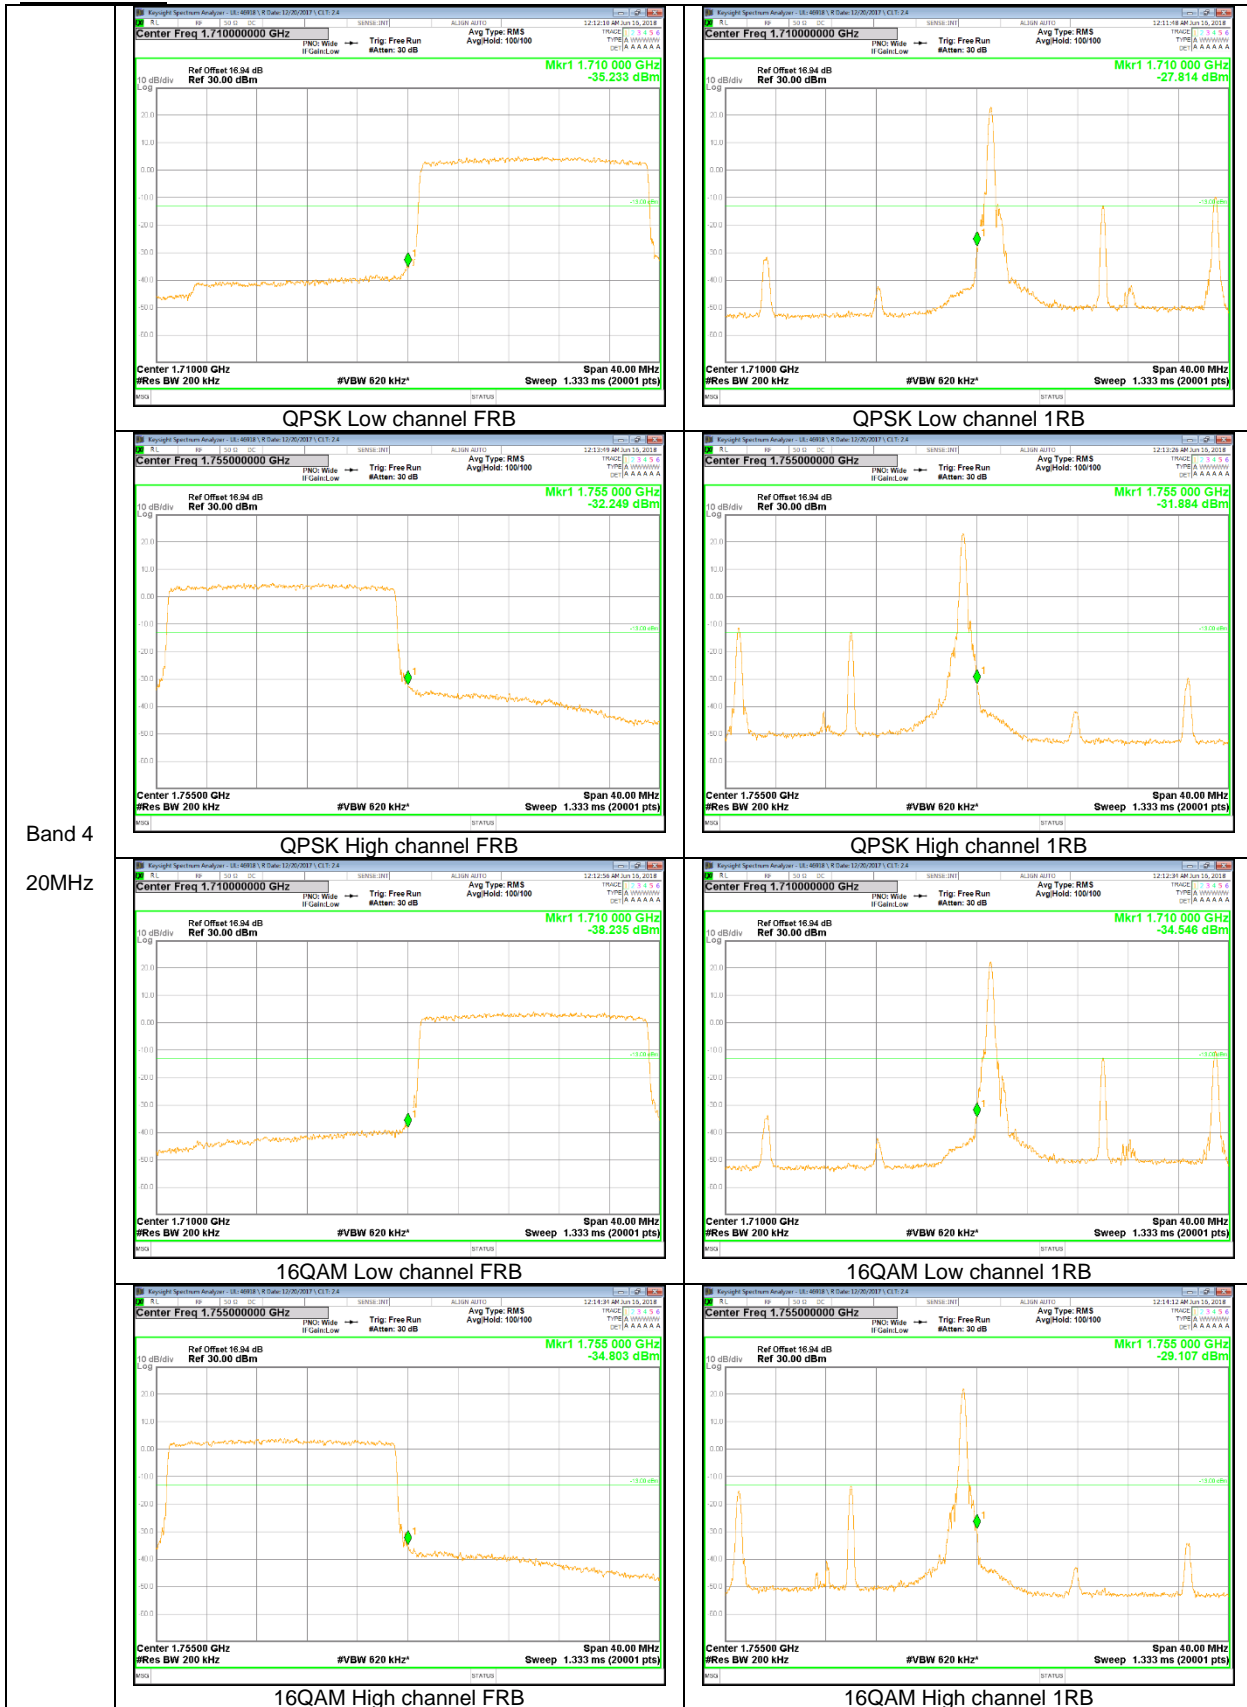

LTE Band 2

Band 2
20MHz

Band 2
10MHz

LTE Band 4

Band 4
20MHz

Band 4
15MHz

Band 4
 10MHz

Band 4
5MHz

Band 4
 3MHz

LTE Band 5

Band 5
10MHz

Band 5
5MHz

Band 5
 1.4MHz