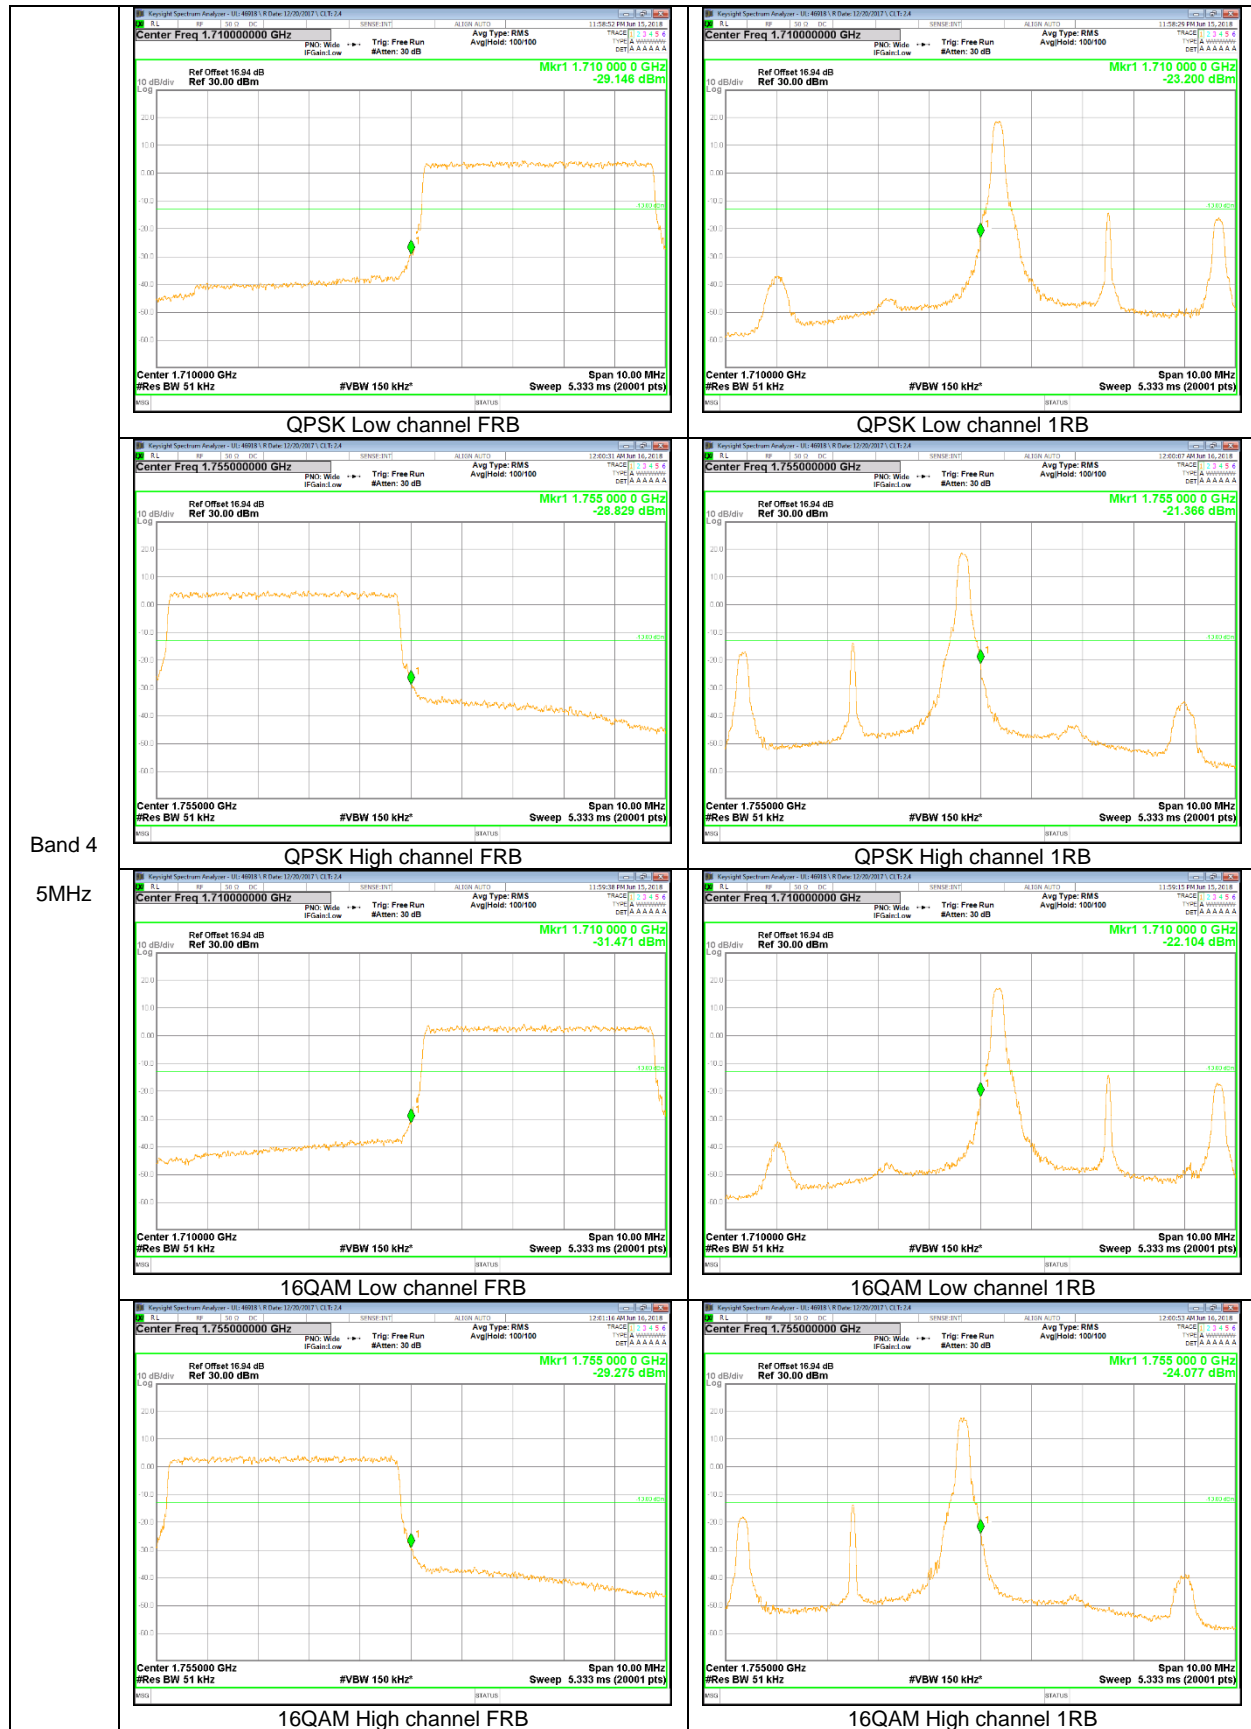

LTE Band 2

Band 2
20MHz

Band 2
10MHz

LTE Band 4

Band 4
20MHz

Band 4
15MHz

Band 4
 10MHz

Band 4
5MHz

Band 4
 3MHz

LTE Band 5

Band 5
10MHz

Band 5
5MHz

Band 5
 1.4MHz