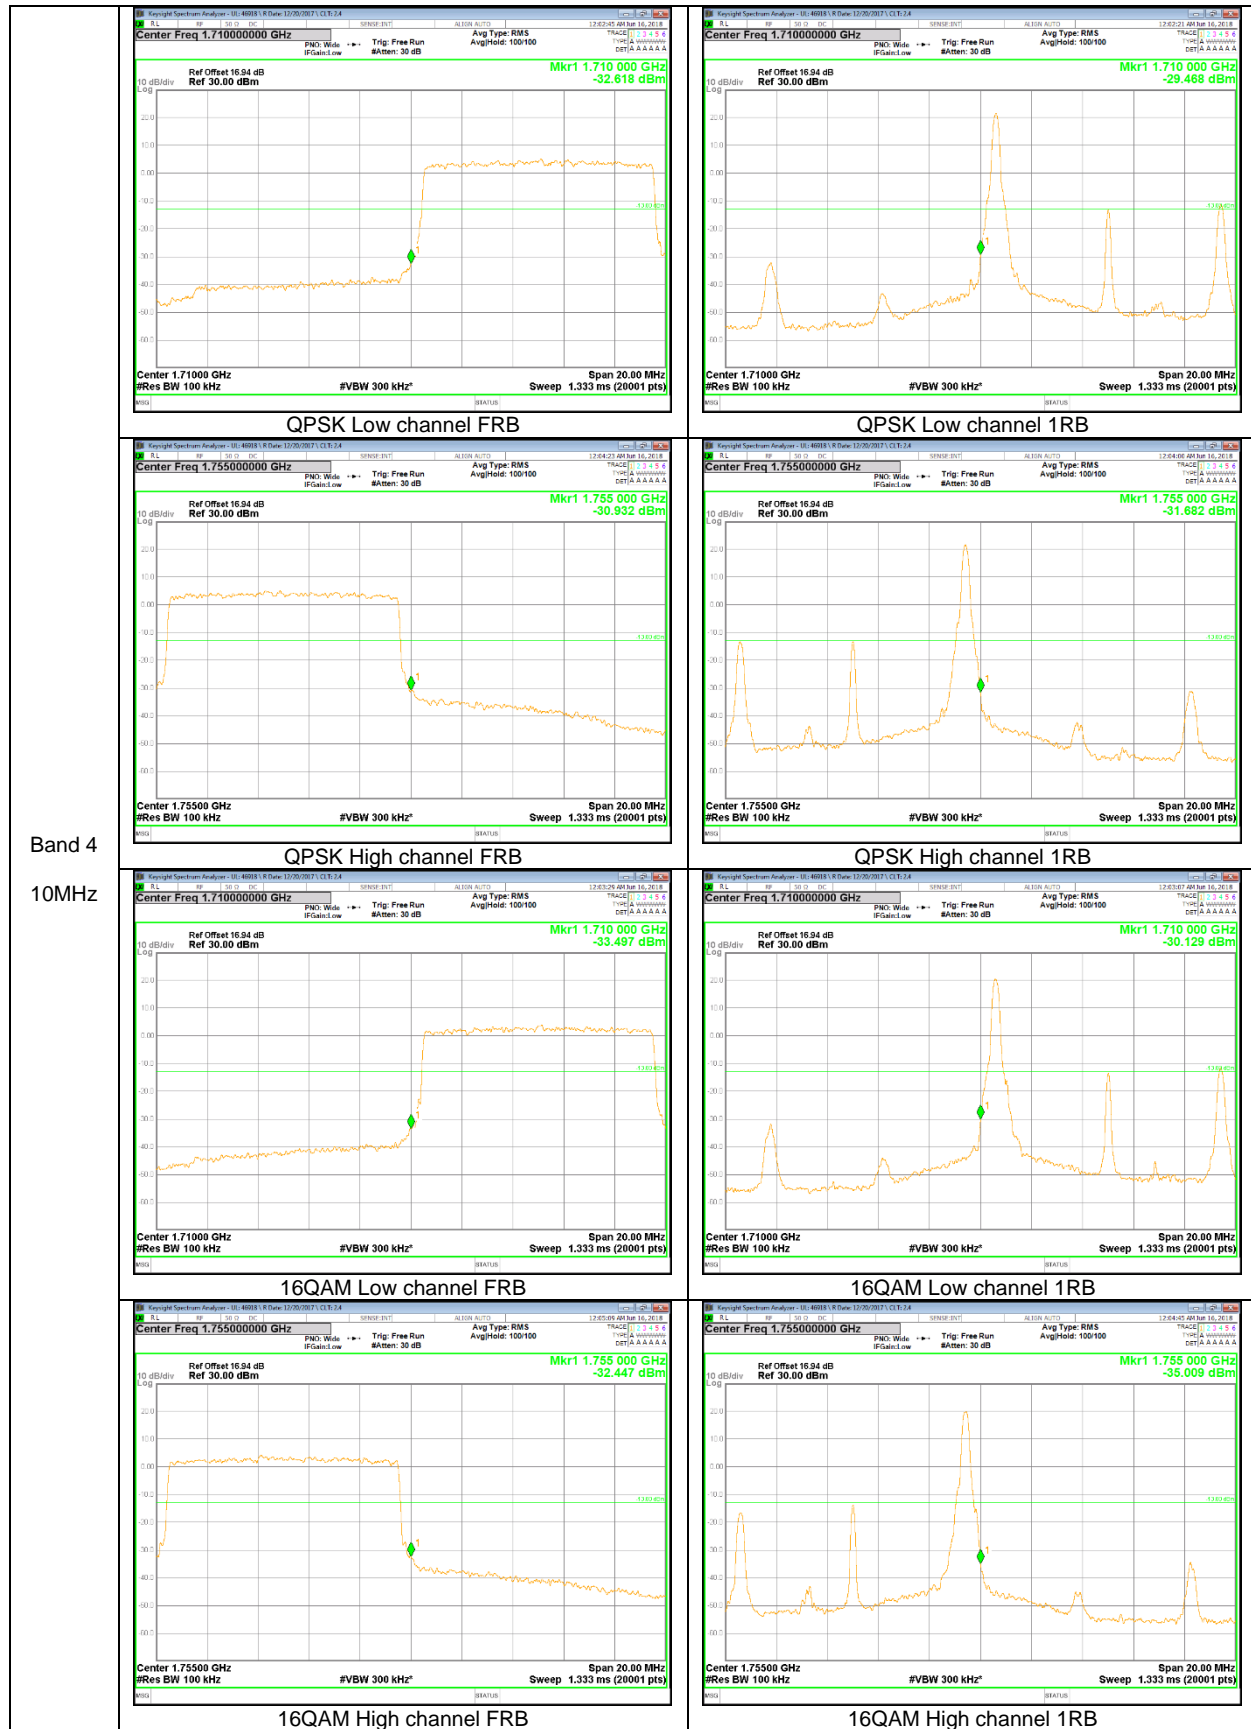

LTE Band 2

Band 2
20MHz

Band 2
10MHz

LTE Band 4

Band 4
20MHz

Band 4
15MHz

Band 4
 10MHz

Band 4
5MHz

Band 4
 3MHz

LTE Band 5

Band 5
10MHz

Band 5
5MHz

Band 5
 1.4MHz