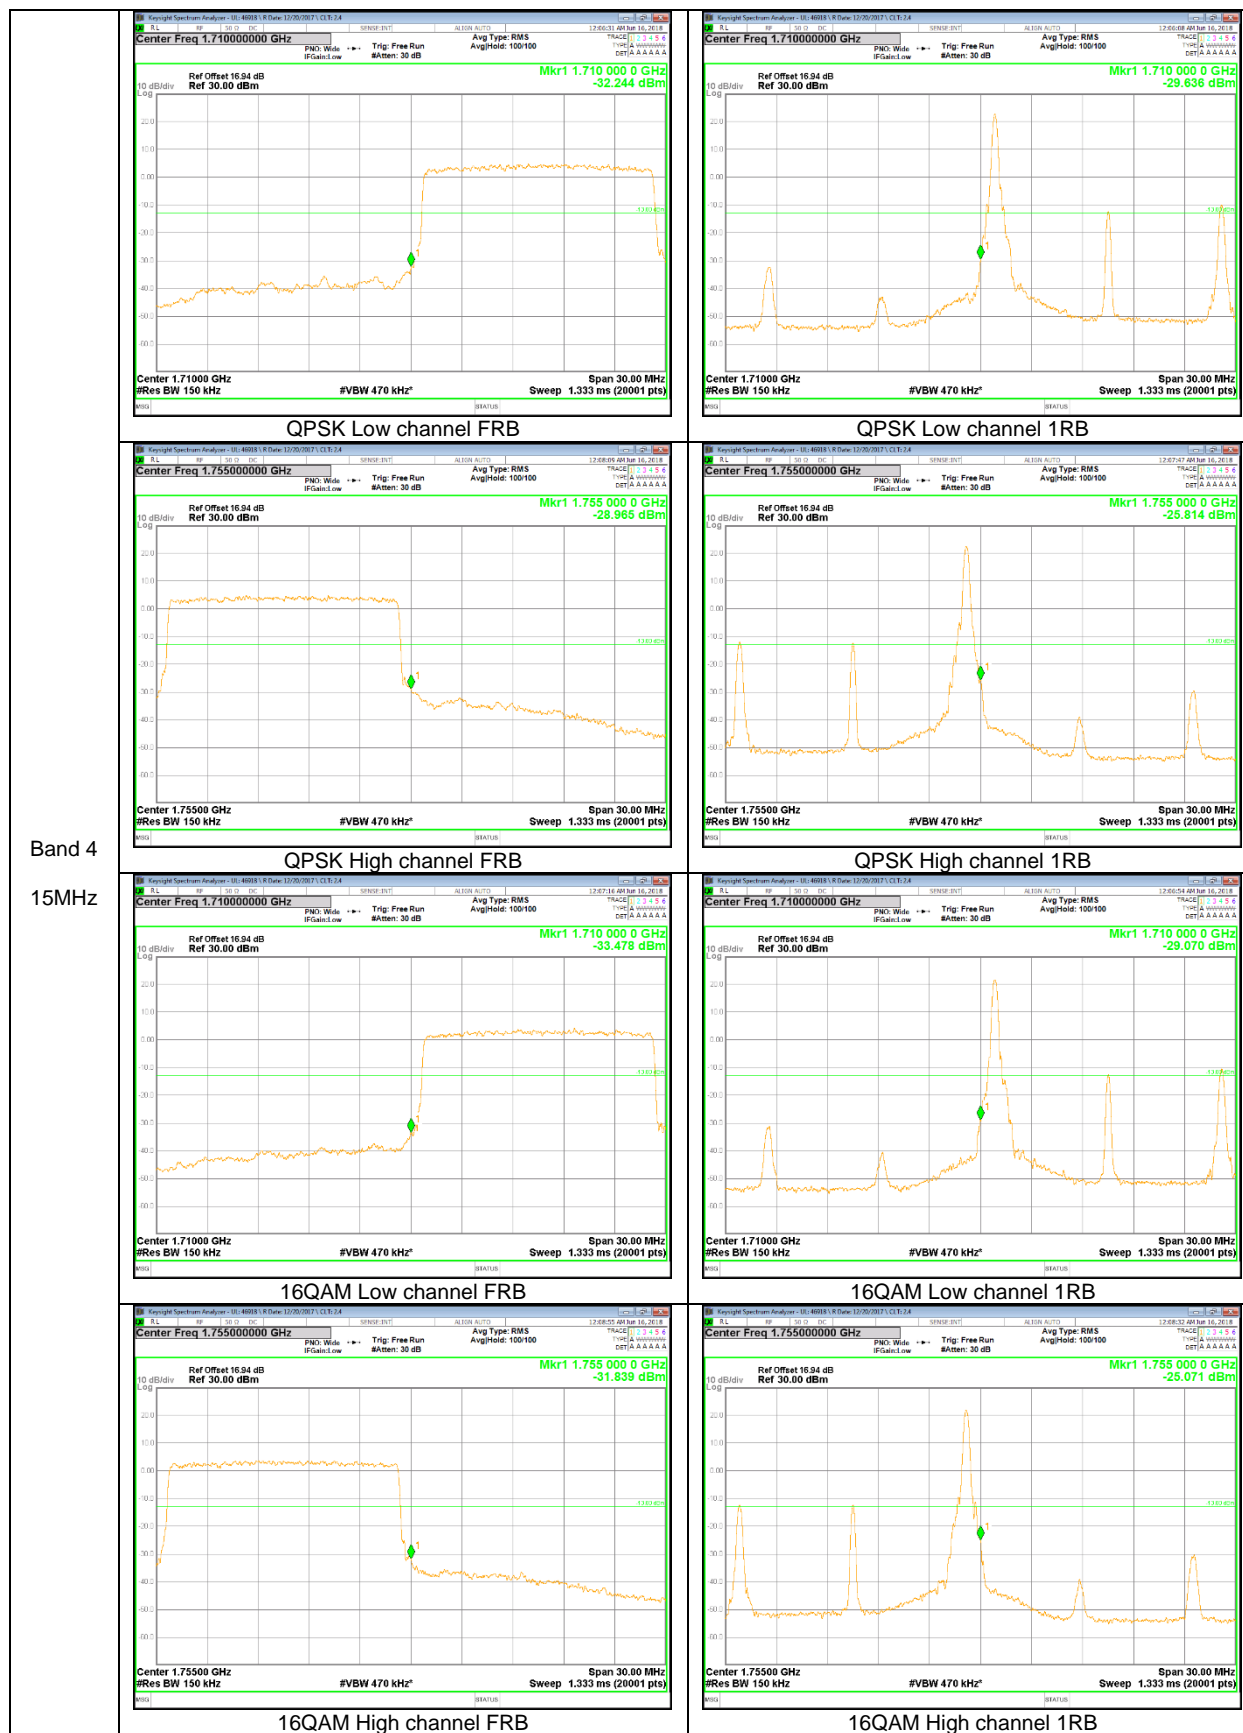

LTE Band 2

Band 2
20MHz

Band 2
10MHz

LTE Band 4

Band 4
20MHz

Band 4
15MHz

Band 4
 10MHz

Band 4
5MHz

Band 4
 3MHz

LTE Band 5

Band 5
10MHz

Band 5
5MHz

Band 5
 1.4MHz