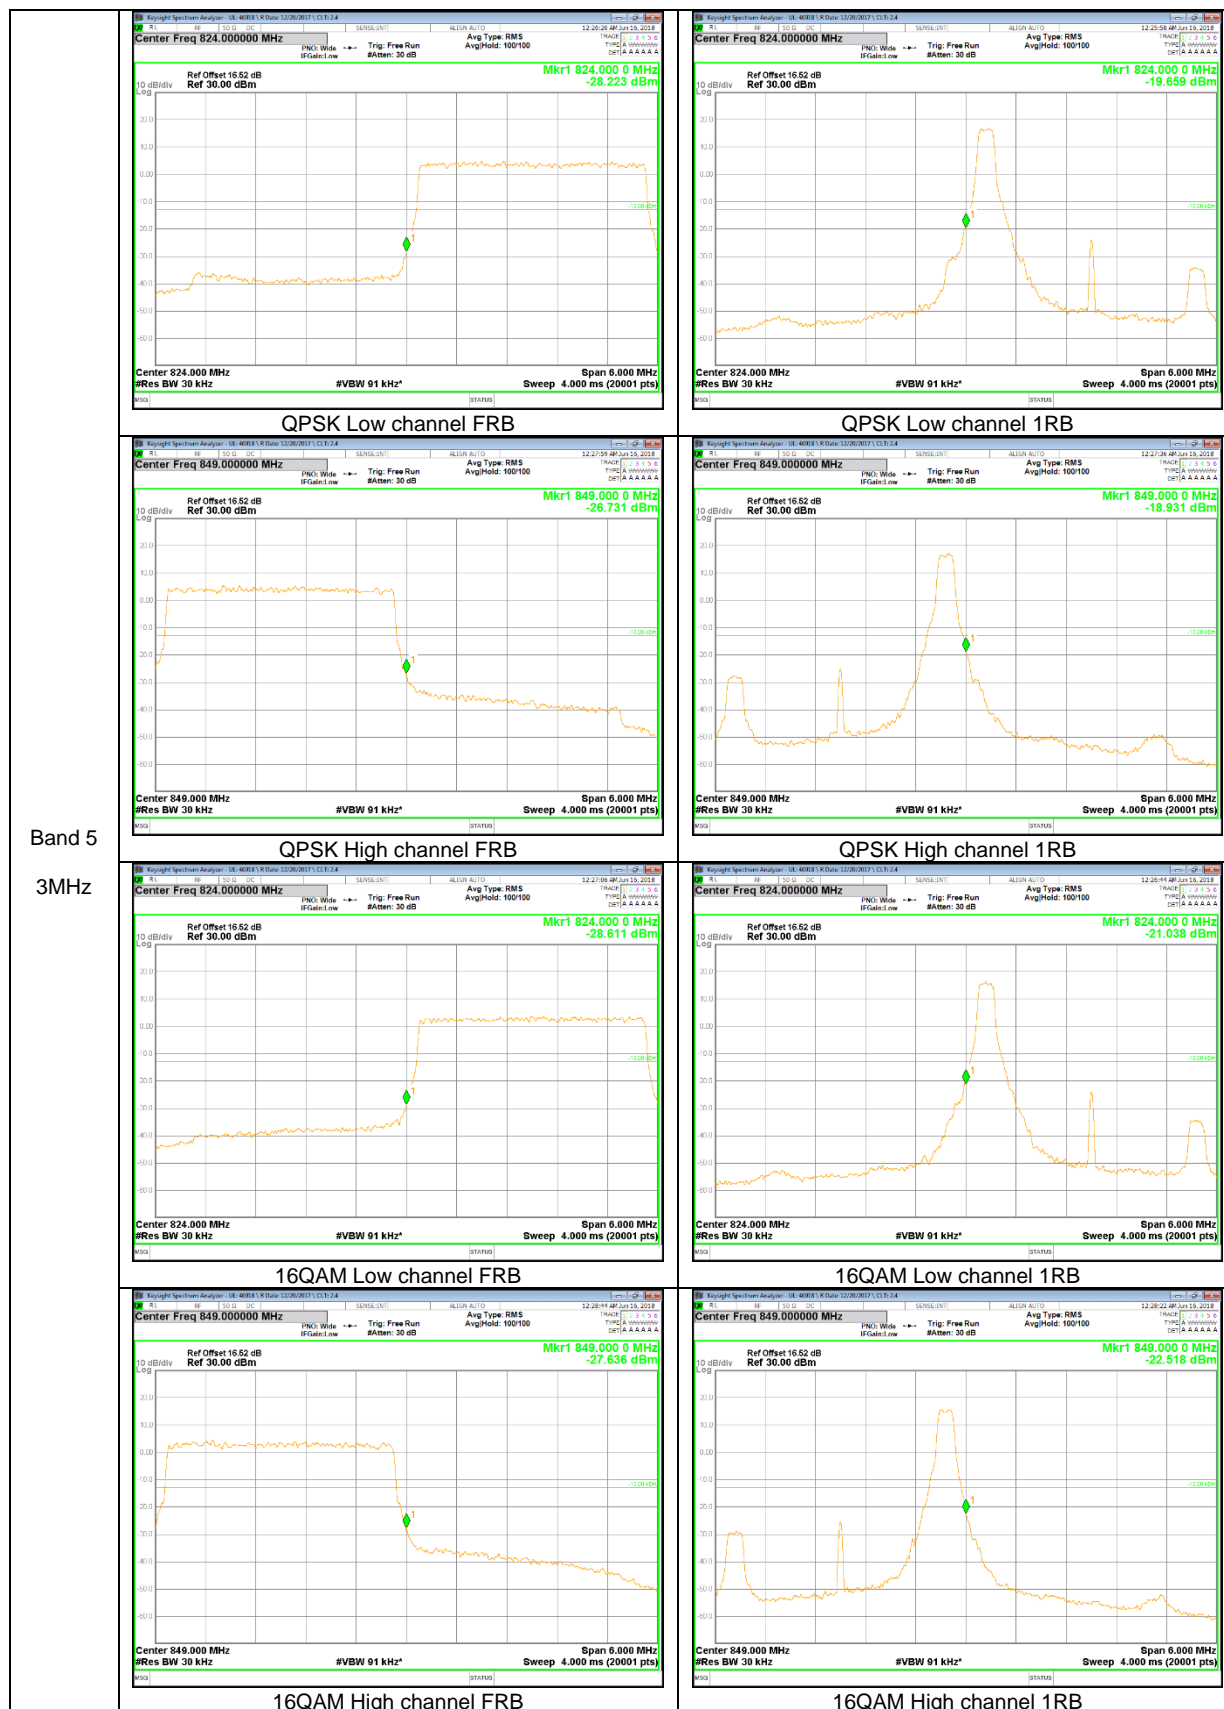

LTE Band 2

Band 2
20MHz

Band 2
10MHz

LTE Band 4

Band 4
20MHz

Band 4
15MHz

Band 4
 10MHz

Band 4
5MHz

Band 4
 3MHz

LTE Band 5

Band 5
10MHz

Band 5
5MHz

Band 5
 1.4MHz