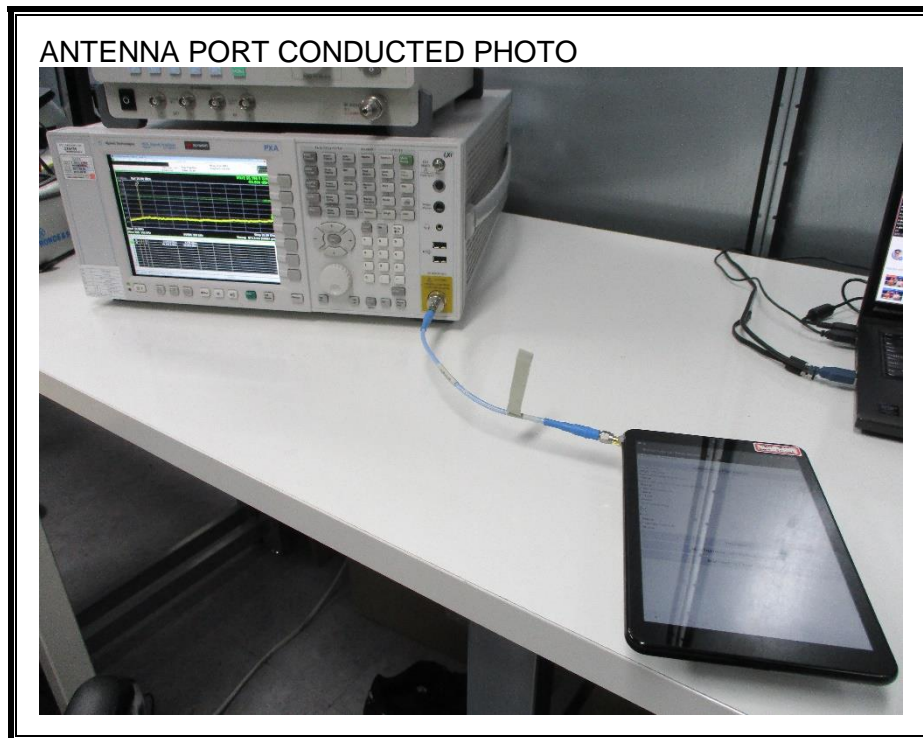

#### ANTENNA PORT CONDUCTED RF MEASUREMENT SETUP

**RADIATED RF MEASUREMENT SETUP (BELOW 1 GHz)**

**RADIATED RF MEASUREMENT SETUP (ABOVE 1 GHz)**

**RADIATED RF MEASUREMENT SETUP FOR PORTABLE CONFIGURATION**

**POWERLINE CONDUCTED EMISSIONS MEASUREMENT SETUP**

**END OF REPORT**