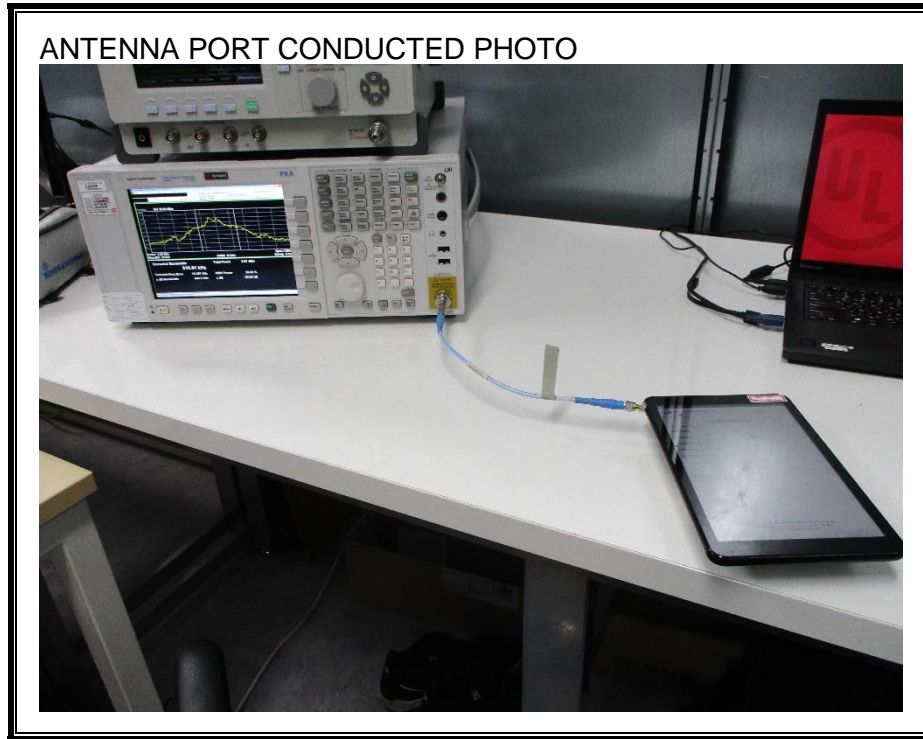

13. SETUP PHOTOS

ANTENNA PORT CONDUCTED RF MEASUREMENT SETUP

RADIATED RF MEASUREMENT SETUP (BELOW 1 GHz)

RADIATED RF MEASUREMENT SETUP (ABOVE 1 GHz)

RADIATED RF MEASUREMENT SETUP FOR PORTABLE CONFIGURATION

POWERLINE CONDUCTED EMISSIONS MEASUREMENT SETUP

END OF REPORT