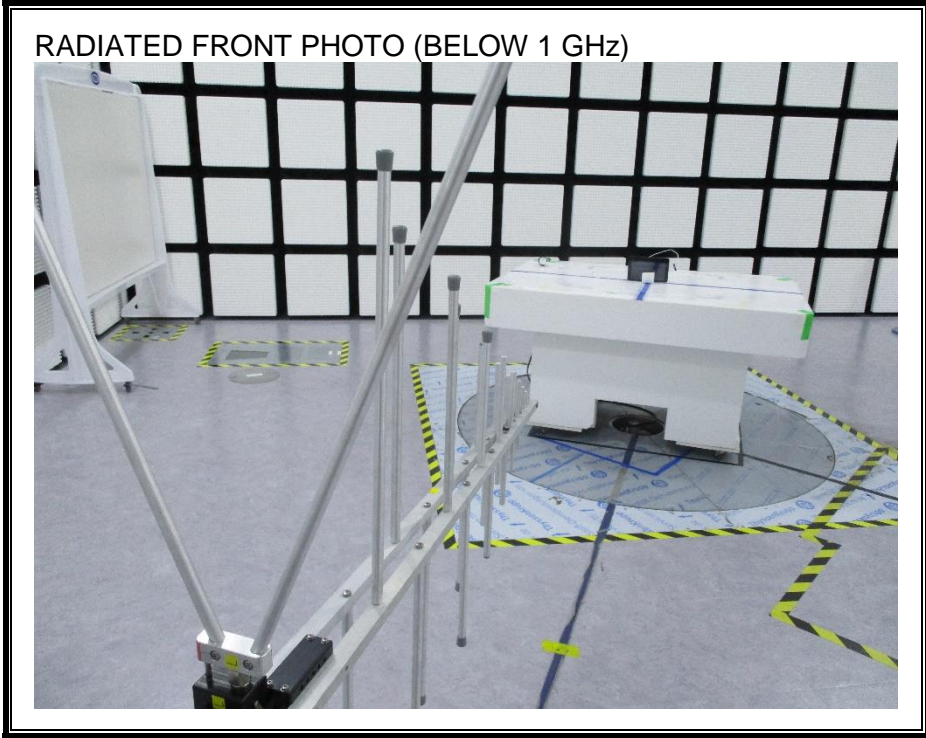

13. SETUP PHOTOS

ANTENNA PORT CONDUCTED RF MEASUREMENT SETUP

RADIATED RF MEASUREMENT SETUP (BELOW 1 GHz)

RADIATED RF MEASUREMENT SETUP (ABOVE 1 GHz)

RADIATED RF MEASUREMENT SETUP FOR PORTABLE CONFIGURATION

POWERLINE CONDUCTED EMISSIONS MEASUREMENT SETUP

END OF REPORT