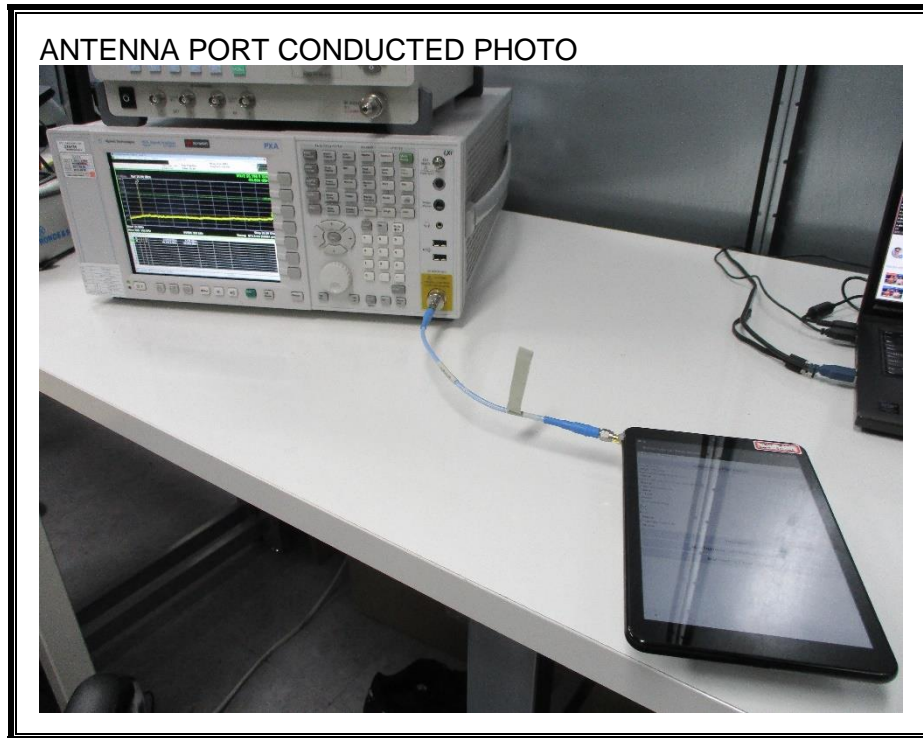

9. SETUP PHOTOS

ANTENNA PORT CONDUCTED RF MEASUREMENT SETUP

RADIATED RF MEASUREMENT SETUP (BELOW 1 GHz)

RADIATED RF MEASUREMENT SETUP (ABOVE 1 GHz)

RADIATED RF MEASUREMENT SETUP FOR PORTABLE CONFIGURATION

POWERLINE CONDUCTED EMISSIONS MEASUREMENT SETUP

END OF REPORT