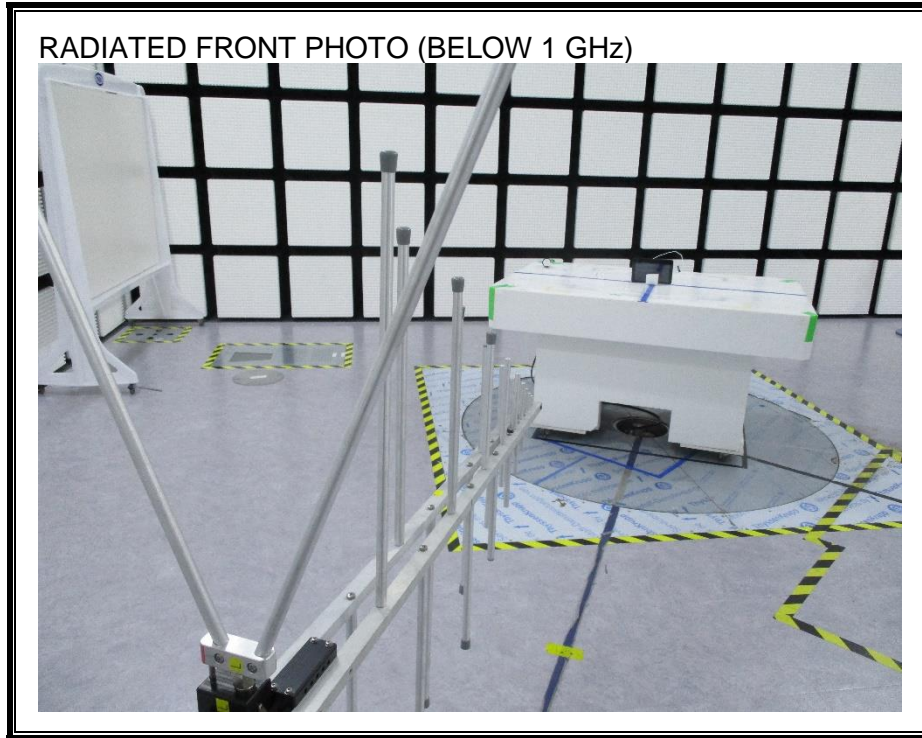

9. SETUP PHOTOS

ANTENNA PORT CONDUCTED RF MEASUREMENT SETUP

RADIATED RF MEASUREMENT SETUP (BELOW 1 GHz)

RADIATED RF MEASUREMENT SETUP (ABOVE 1 GHz)

RADIATED RF MEASUREMENT SETUP FOR PORTABLE CONFIGURATION

POWERLINE CONDUCTED EMISSIONS MEASUREMENT SETUP

END OF REPORT