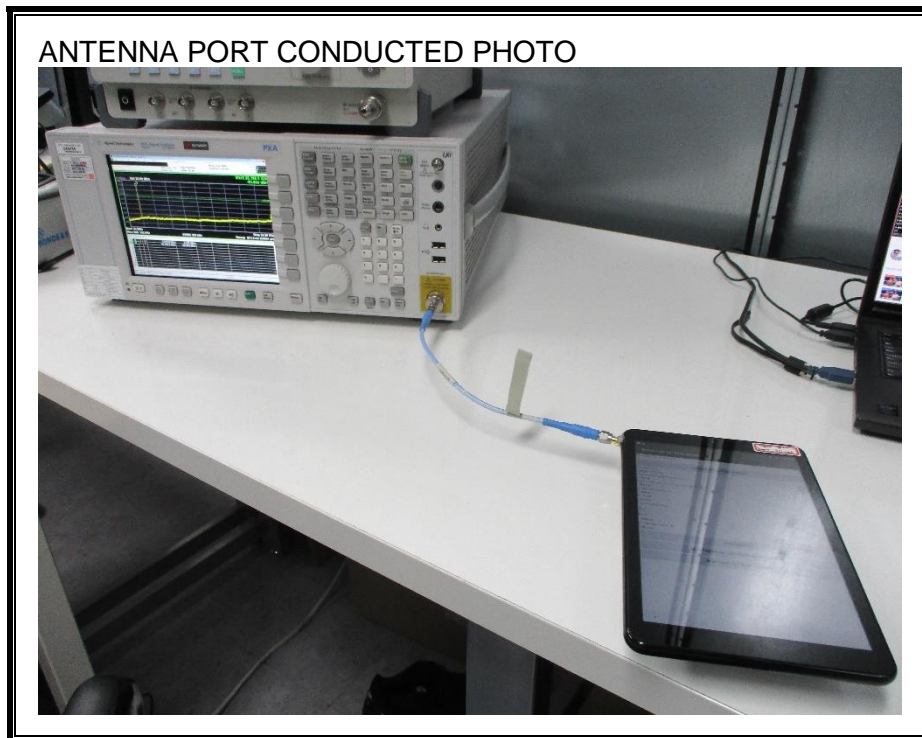

9. SETUP PHOTOS

ANTENNA PORT CONDUCTED RF MEASUREMENT SETUP

RADIATED RF MEASUREMENT SETUP (BELOW 1 GHz)

RADIATED RF MEASUREMENT SETUP (ABOVE 1 GHz)

RADIATED RF MEASUREMENT SETUP FOR PORTABLE CONFIGURATION

POWERLINE CONDUCTED EMISSIONS MEASUREMENT SETUP

END OF REPORT