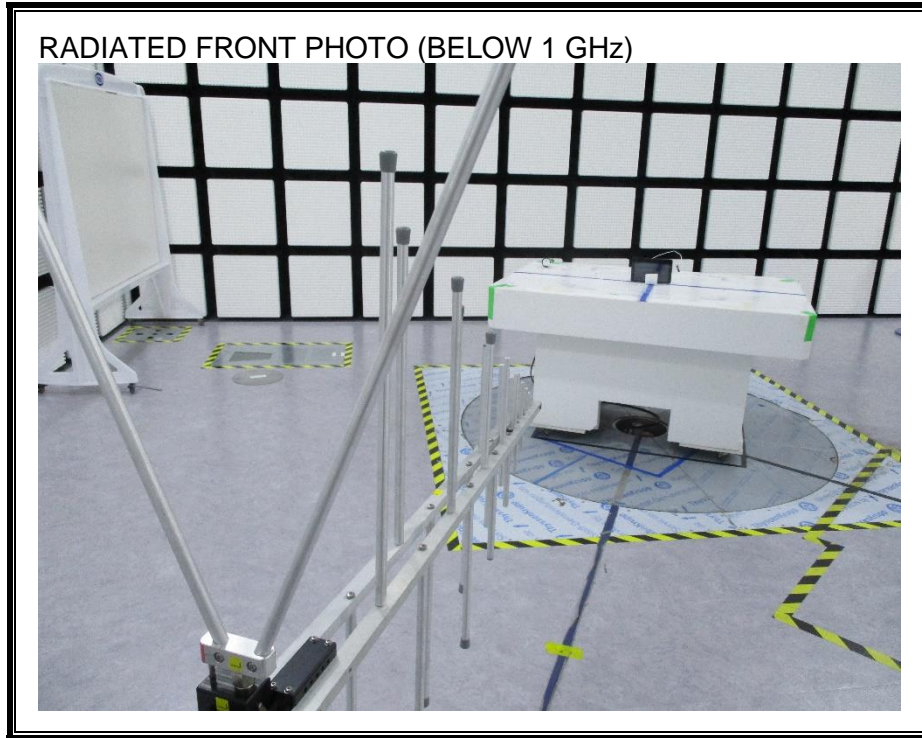

13. SETUP PHOTOS

ANTENNA PORT CONDUCTED RF MEASUREMENT SETUP

RADIATED RF MEASUREMENT SETUP (BELOW 1 GHz)

RADIATED RF MEASUREMENT SETUP (ABOVE 1 GHz)

RADIATED RF MEASUREMENT SETUP FOR PORTABLE CONFIGURATION

POWERLINE CONDUCTED EMISSIONS MEASUREMENT SETUP

END OF REPORT