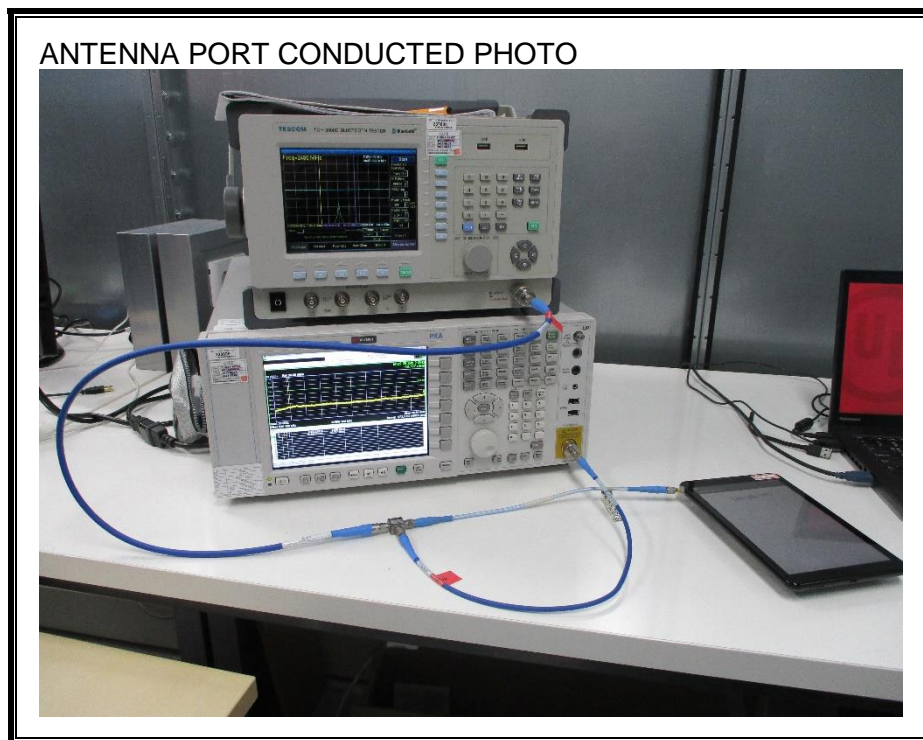

13. SETUP PHOTOS

ANTENNA PORT CONDUCTED RF MEASUREMENT SETUP

RADIATED RF MEASUREMENT SETUP (BELOW 1 GHz)

RADIATED RF MEASUREMENT SETUP (ABOVE 1 GHz)

RADIATED RF MEASUREMENT SETUP FOR PORTABLE CONFIGURATION

POWERLINE CONDUCTED EMISSIONS MEASUREMENT SETUP

END OF REPORT