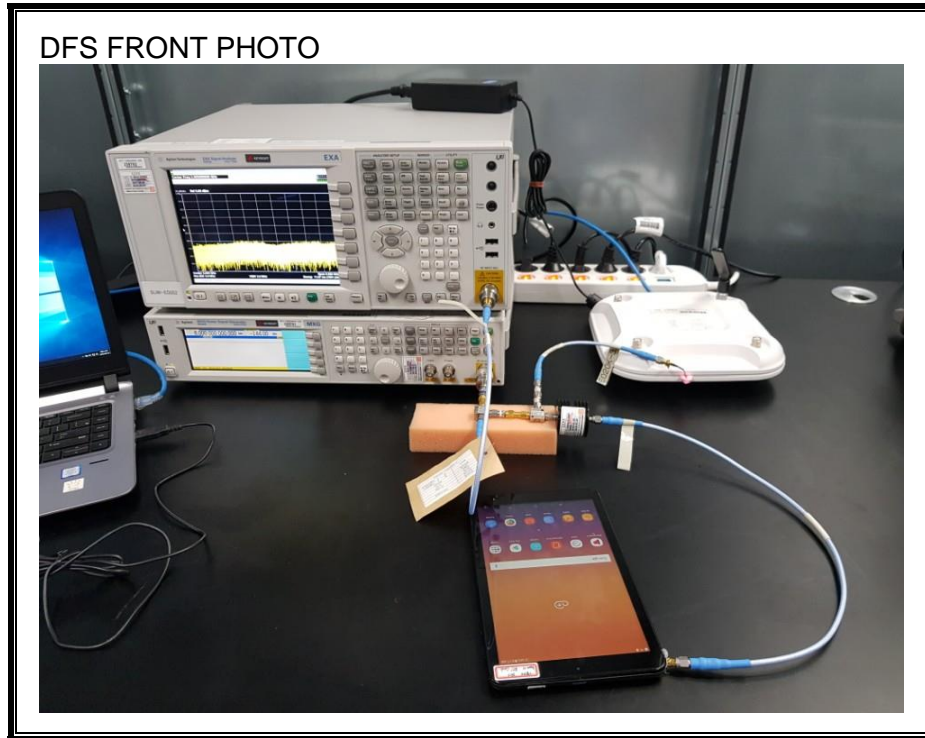

15. SETUP PHOTOS

ANTENNA PORT CONDUCTED RF MEASUREMENT SETUP

RADIATED RF MEASUREMENT SETUP (BELOW 1 GHz)

RADIATED RF MEASUREMENT SETUP (ABOVE 1 GHz)

RADIATED RF MEASUREMENT SETUP FOR PORTABLE CONFIGURATION

POWERLINE CONDUCTED EMISSIONS MEASUREMENT SETUP

DYNAMIC FREQUENCY SELECTION MEASUREMENT SETUP

END OF REPORT