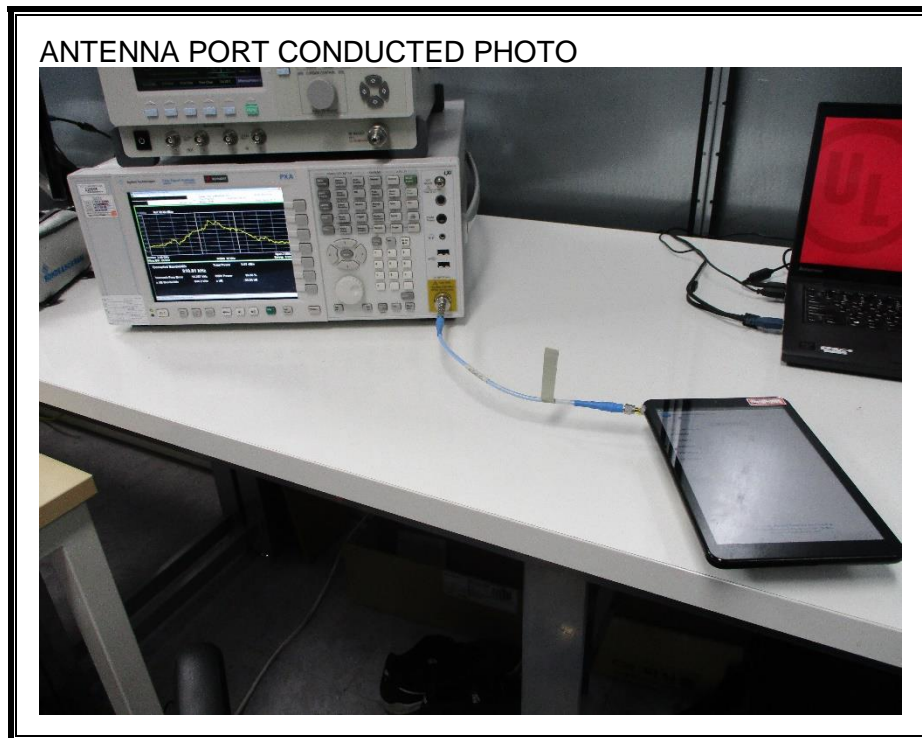

15. SETUP PHOTOS

ANTENNA PORT CONDUCTED RF MEASUREMENT SETUP

RADIATED RF MEASUREMENT SETUP (BELOW 1 GHz)

RADIATED RF MEASUREMENT SETUP (ABOVE 1 GHz)

RADIATED RF MEASUREMENT SETUP FOR PORTABLE CONFIGURATION

POWERLINE CONDUCTED EMISSIONS MEASUREMENT SETUP

DYNAMIC FREQUENCY SELECTION MEASUREMENT SETUP

END OF REPORT