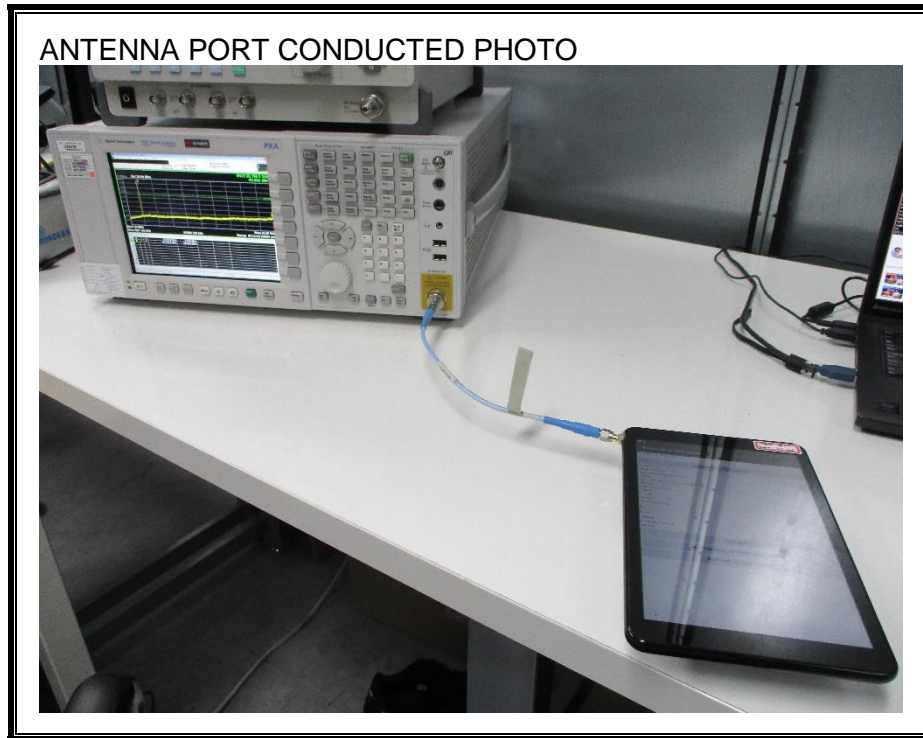

#### ANTENNA PORT CONDUCTED RF MEASUREMENT SETUP

**RADIATED RF MEASUREMENT SETUP (BELOW 1 GHz)**

**RADIATED RF MEASUREMENT SETUP (ABOVE 1 GHz)**

**RADIATED RF MEASUREMENT SETUP FOR PORTABLE CONFIGURATION**

**POWERLINE CONDUCTED EMISSIONS MEASUREMENT SETUP**

**END OF REPORT**