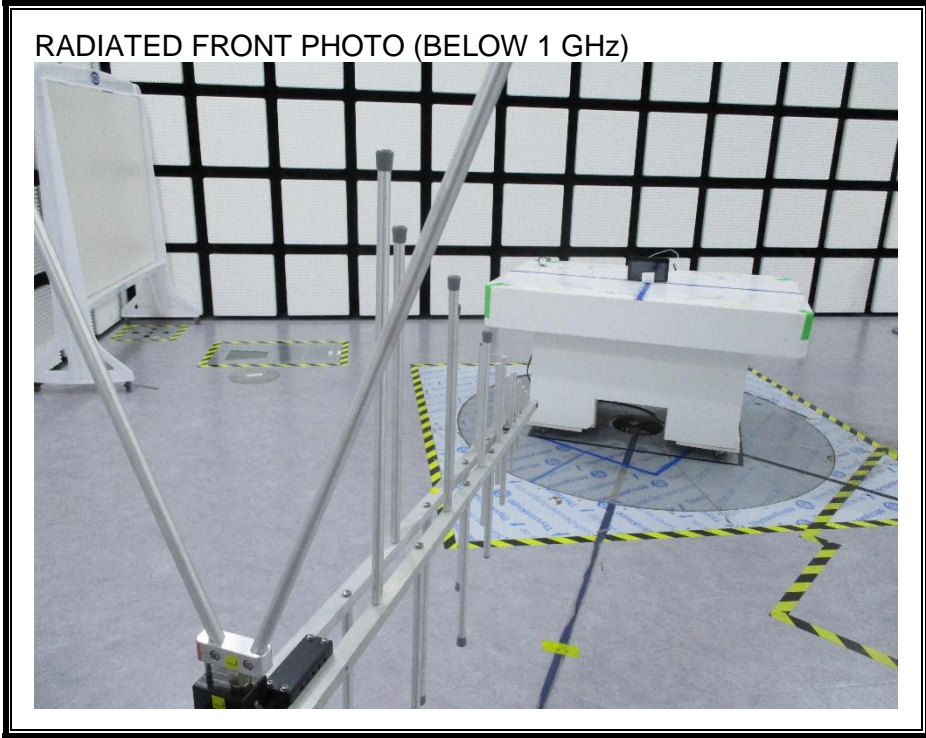

13. SETUP PHOTOS

ANTENNA PORT CONDUCTED RF MEASUREMENT SETUP

RADIATED RF MEASUREMENT SETUP (BELOW 1 GHz)

RADIATED RF MEASUREMENT SETUP (ABOVE 1 GHz)

RADIATED RF MEASUREMENT SETUP FOR PORTABLE CONFIGURATION

POWERLINE CONDUCTED EMISSIONS MEASUREMENT SETUP

END OF REPORT