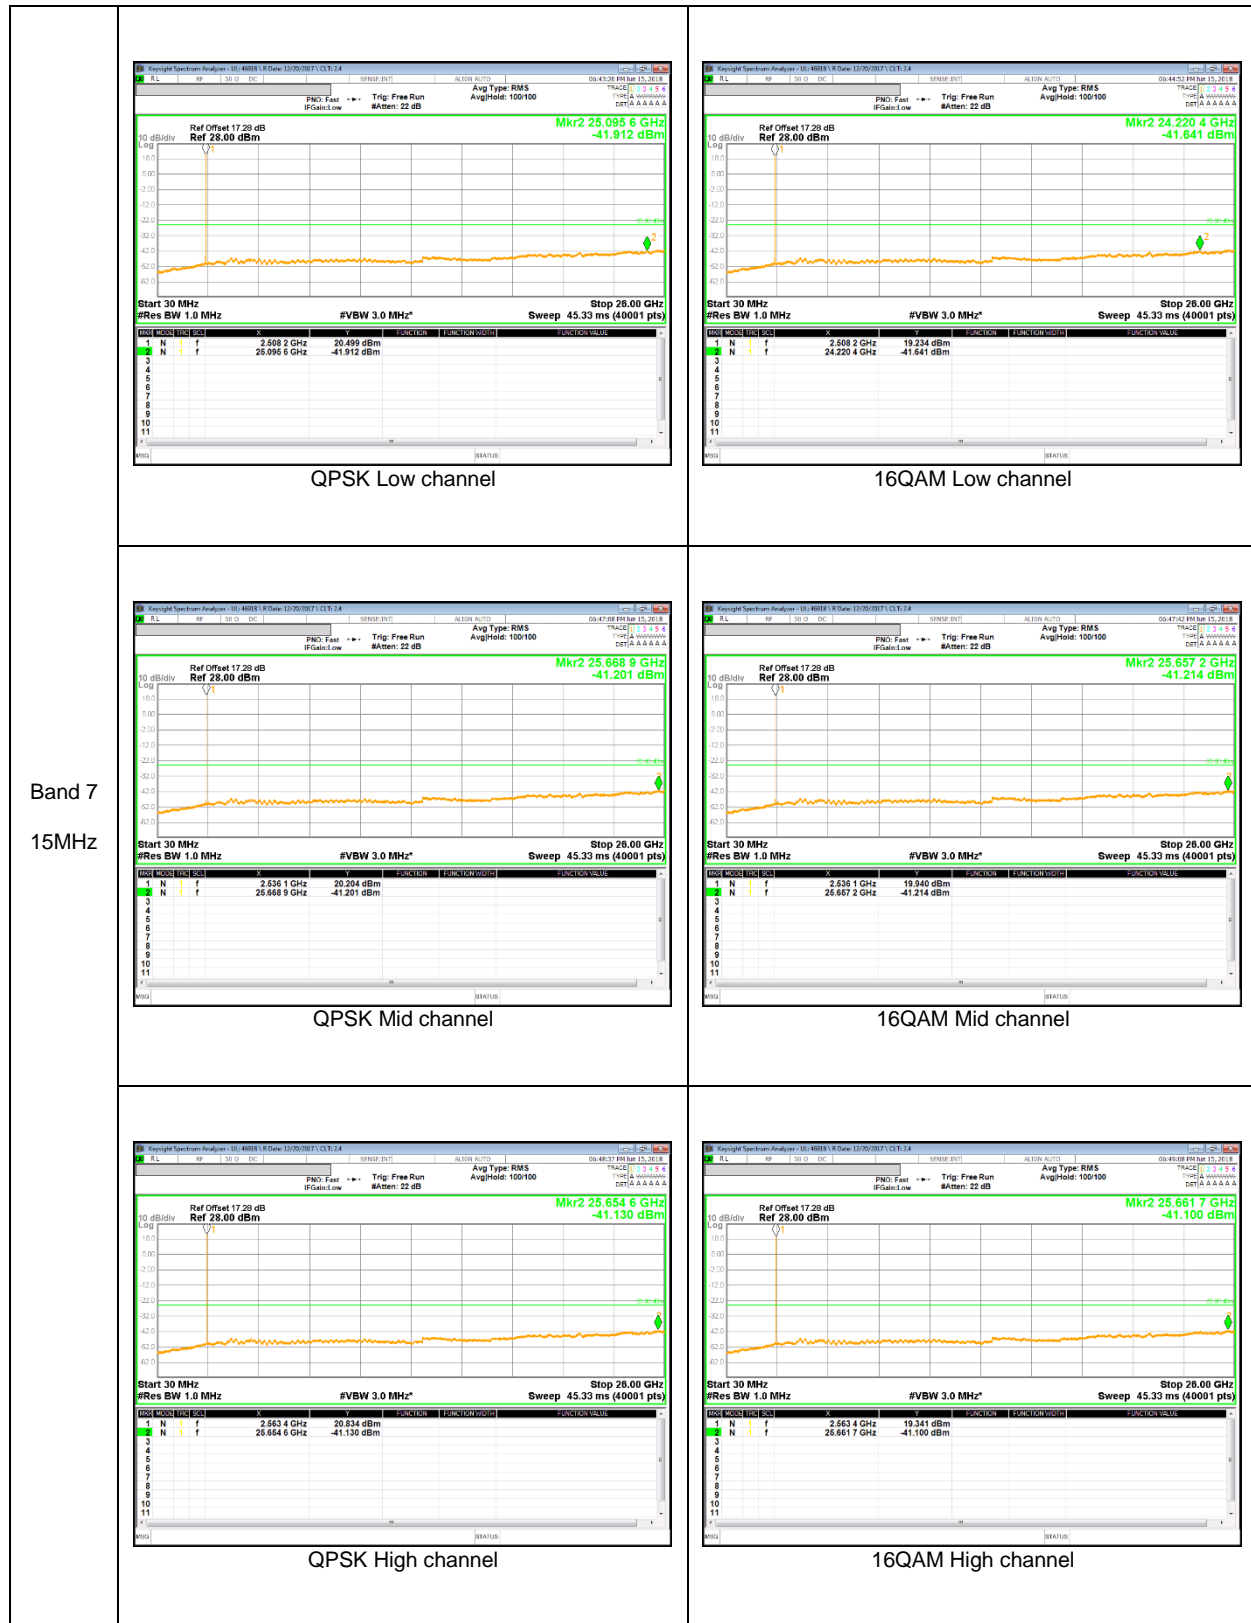

LTE Band 5

Band 5
 5MHz

QPSK Low channel

16QAM Low channel

QPSK Mid channel

16QAM Mid channel

QPSK High channel

16QAM High channel

LTE Band 7

Band 7
20MHz

LTE Band 12

LTE Band 66

Band 66
 20MHz

LTE Band 71