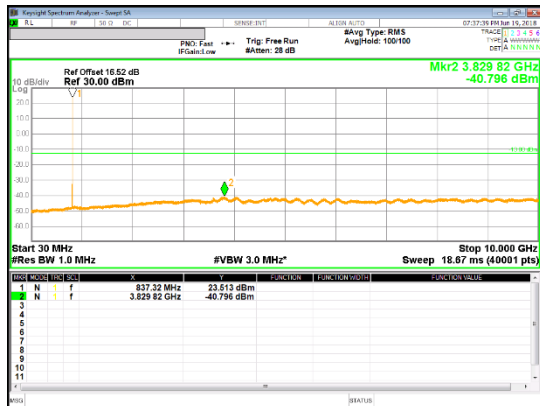

LTE Band 5

Band 5
 5MHz

QPSK Low channel

16QAM Low channel

QPSK Mid channel

16QAM Mid channel

QPSK High channel

16QAM High channel

LTE Band 7

Band 7
20MHz

LTE Band 12

LTE Band 66

Band 66
 20MHz

LTE Band 71