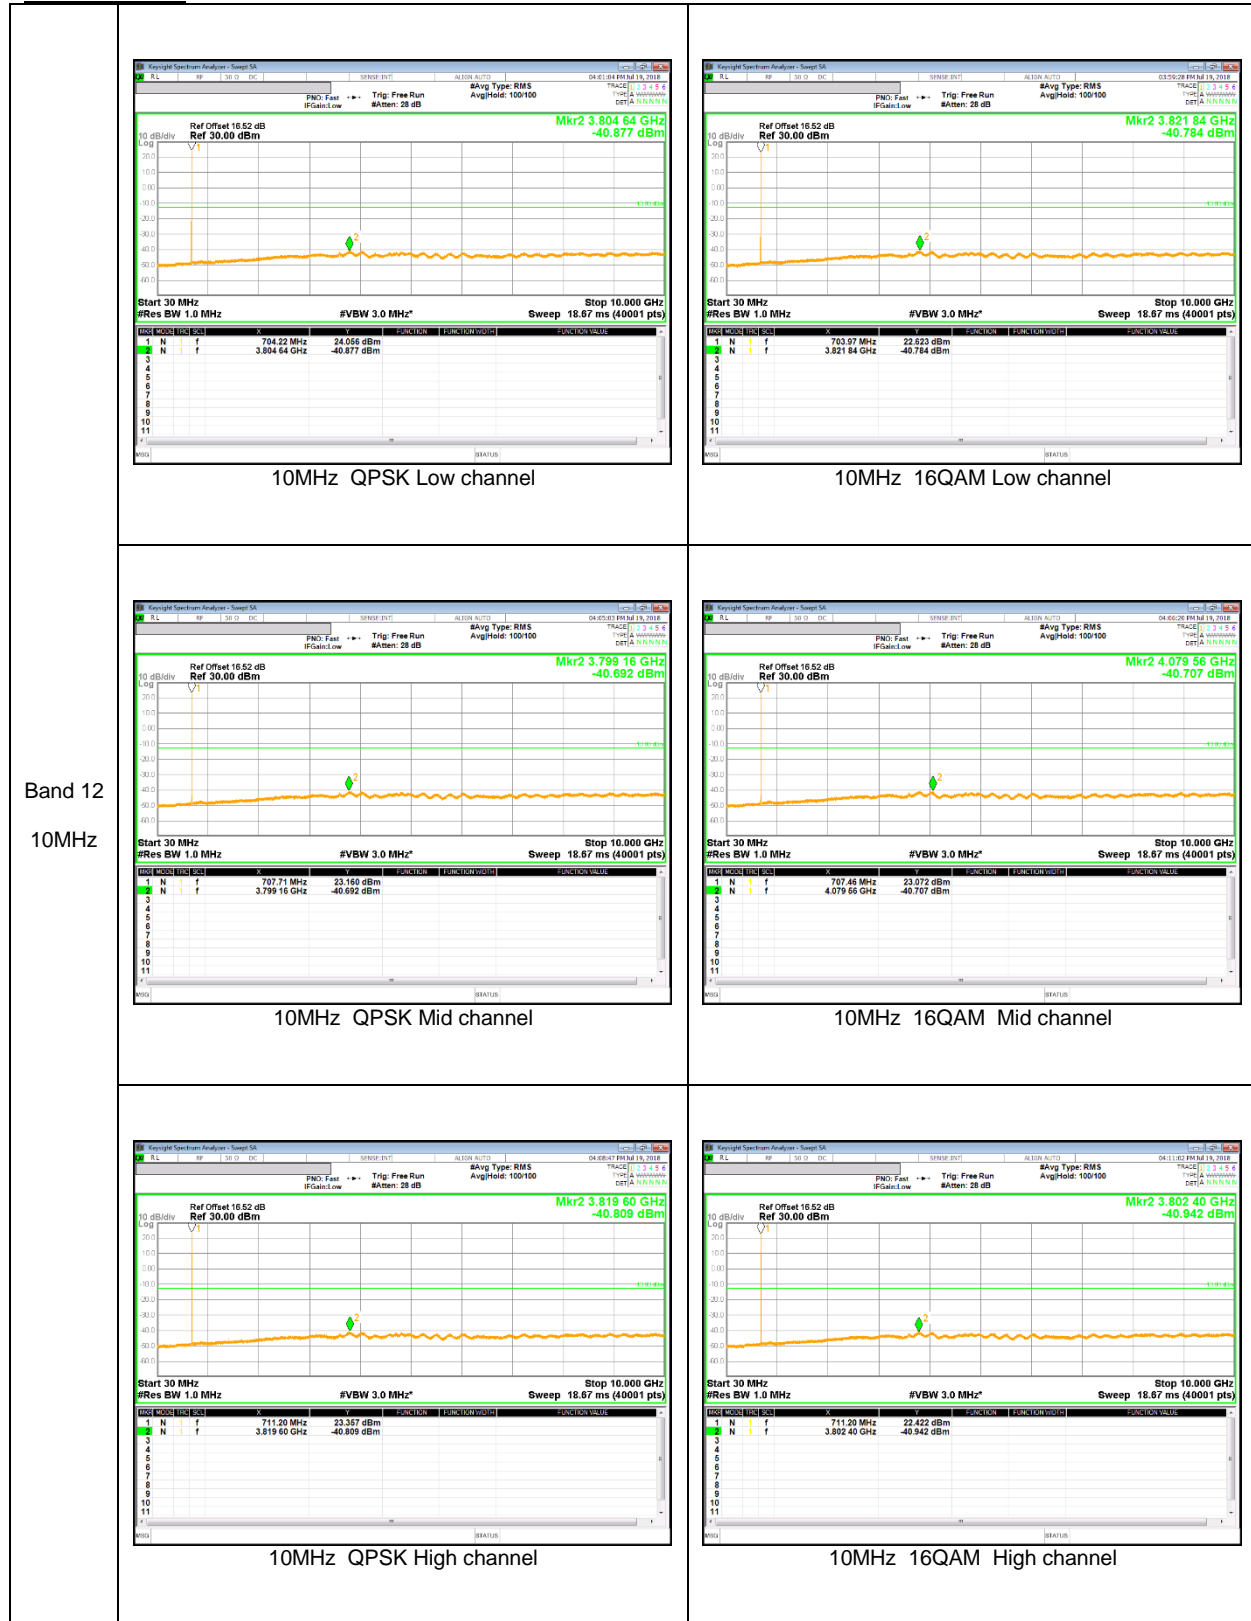

LTE Band 5

Band 5
 5MHz

QPSK Low channel

16QAM Low channel

QPSK Mid channel

16QAM Mid channel

QPSK High channel

16QAM High channel

LTE Band 7

Band 7
20MHz

LTE Band 12

LTE Band 66

Band 66
 20MHz

LTE Band 71