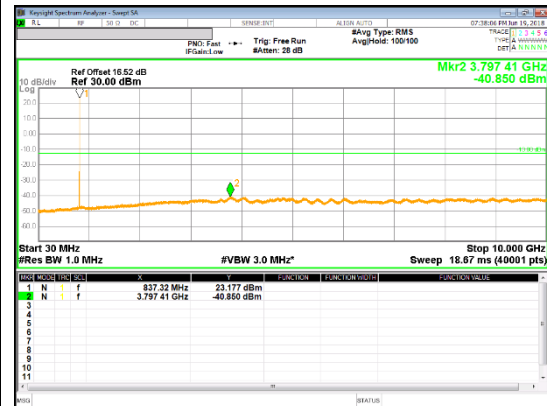

LTE Band 5

Band 5
 5MHz

QPSK Low channel

16QAM Low channel

QPSK Mid channel

16QAM Mid channel

QPSK High channel

16QAM High channel

LTE Band 7

Band 7
20MHz

LTE Band 12

LTE Band 66

Band 66
 20MHz

LTE Band 71