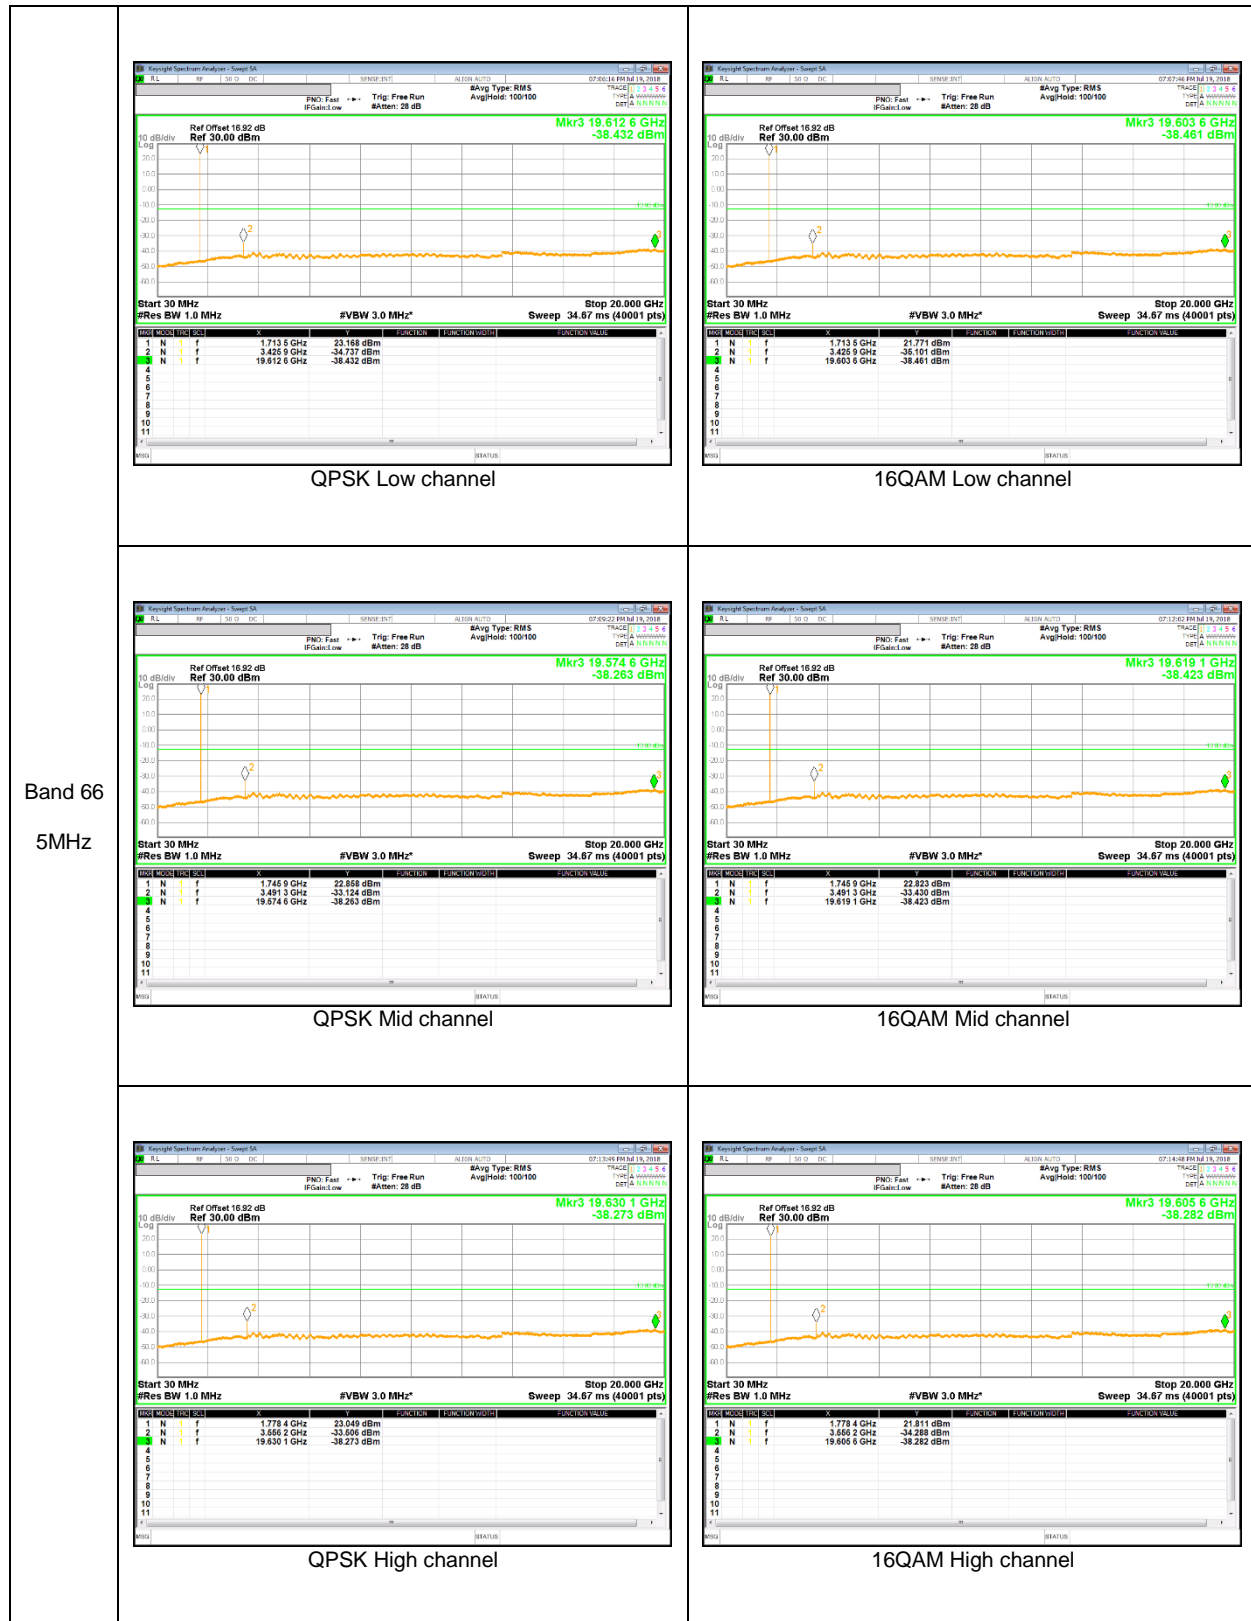

LTE Band 5

Band 5
 5MHz

QPSK Low channel

16QAM Low channel

QPSK Mid channel

16QAM Mid channel

QPSK High channel

16QAM High channel

LTE Band 7

Band 7
20MHz

LTE Band 12

LTE Band 66

Band 66
 20MHz

LTE Band 71