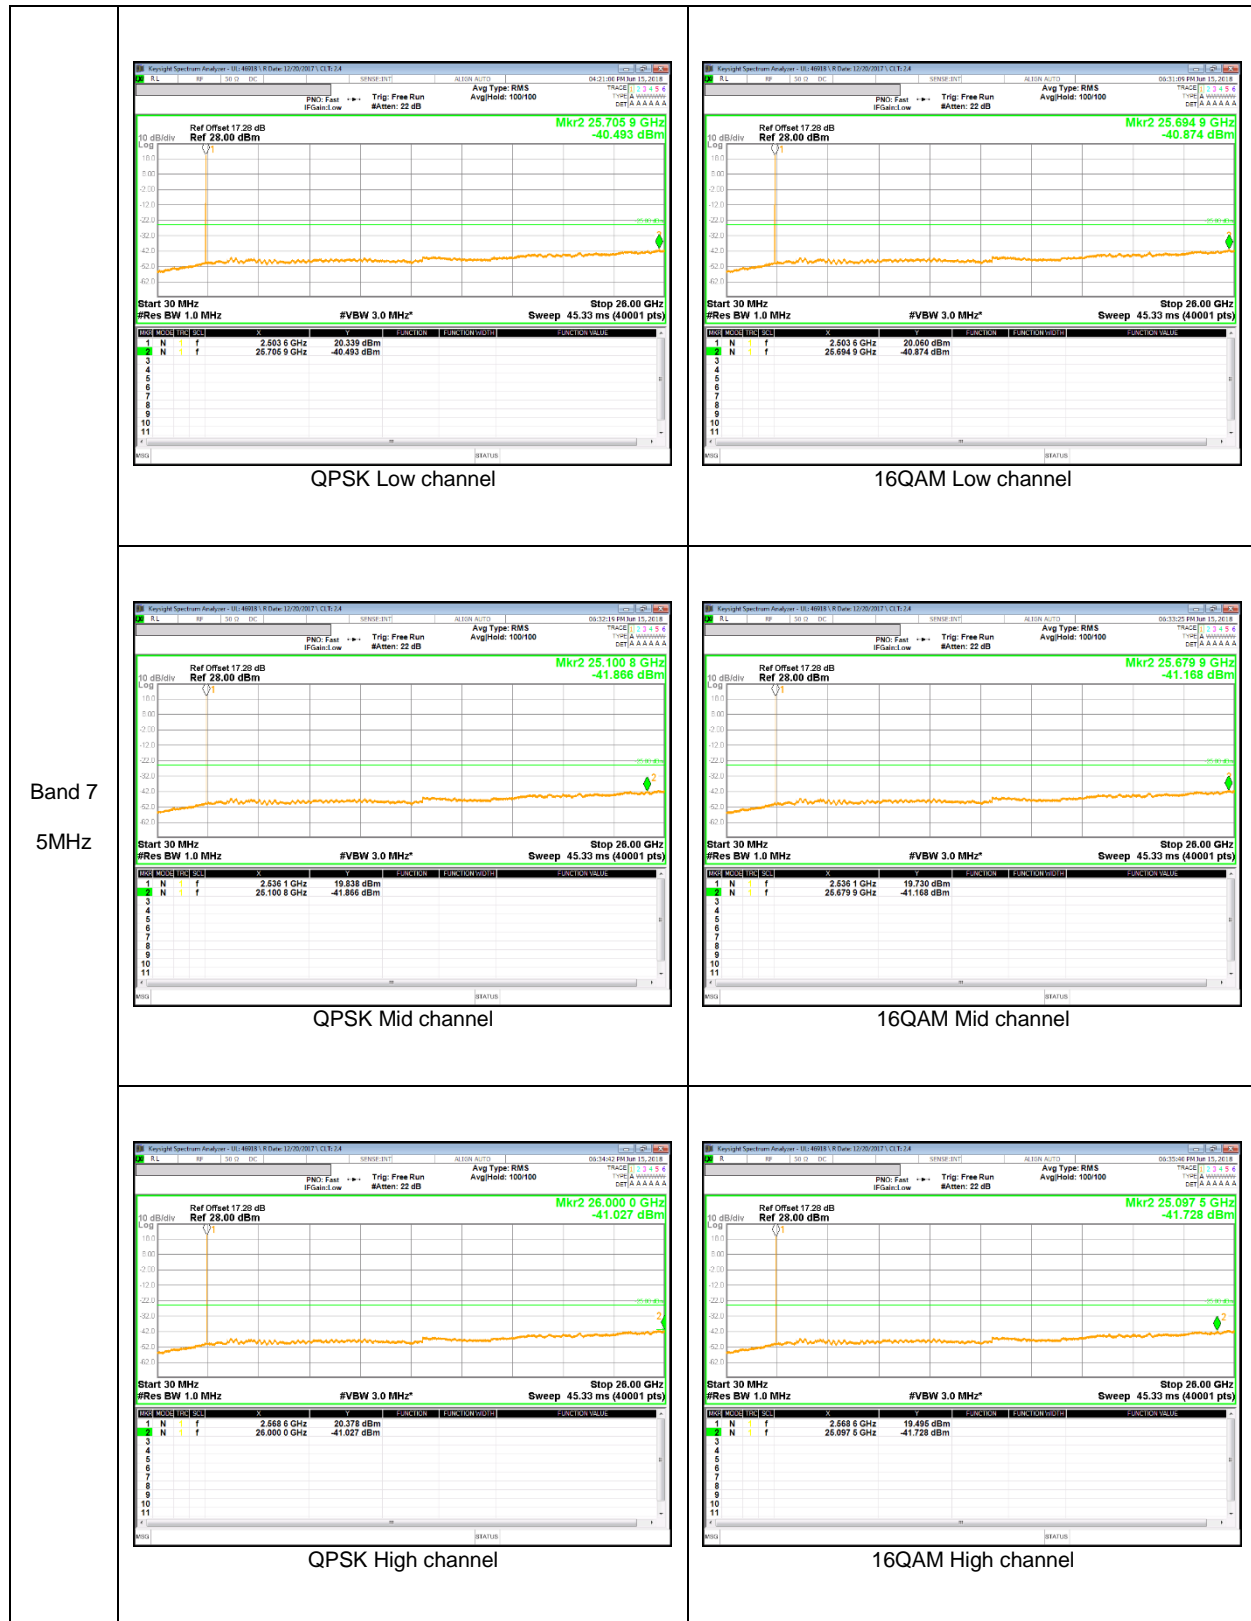

LTE Band 5

Band 5
 5MHz

QPSK Low channel

16QAM Low channel

QPSK Mid channel

16QAM Mid channel

QPSK High channel

16QAM High channel

LTE Band 7

Band 7
20MHz

LTE Band 12

LTE Band 66

Band 66
 20MHz

LTE Band 71