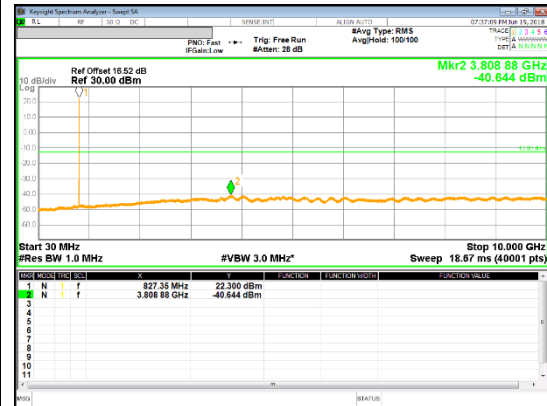

LTE Band 5

Band 5
 5MHz

QPSK Low channel

16QAM Low channel

QPSK Mid channel

16QAM Mid channel

QPSK High channel

16QAM High channel

LTE Band 7

Band 7
20MHz

LTE Band 12

LTE Band 66

Band 66
 20MHz

LTE Band 71