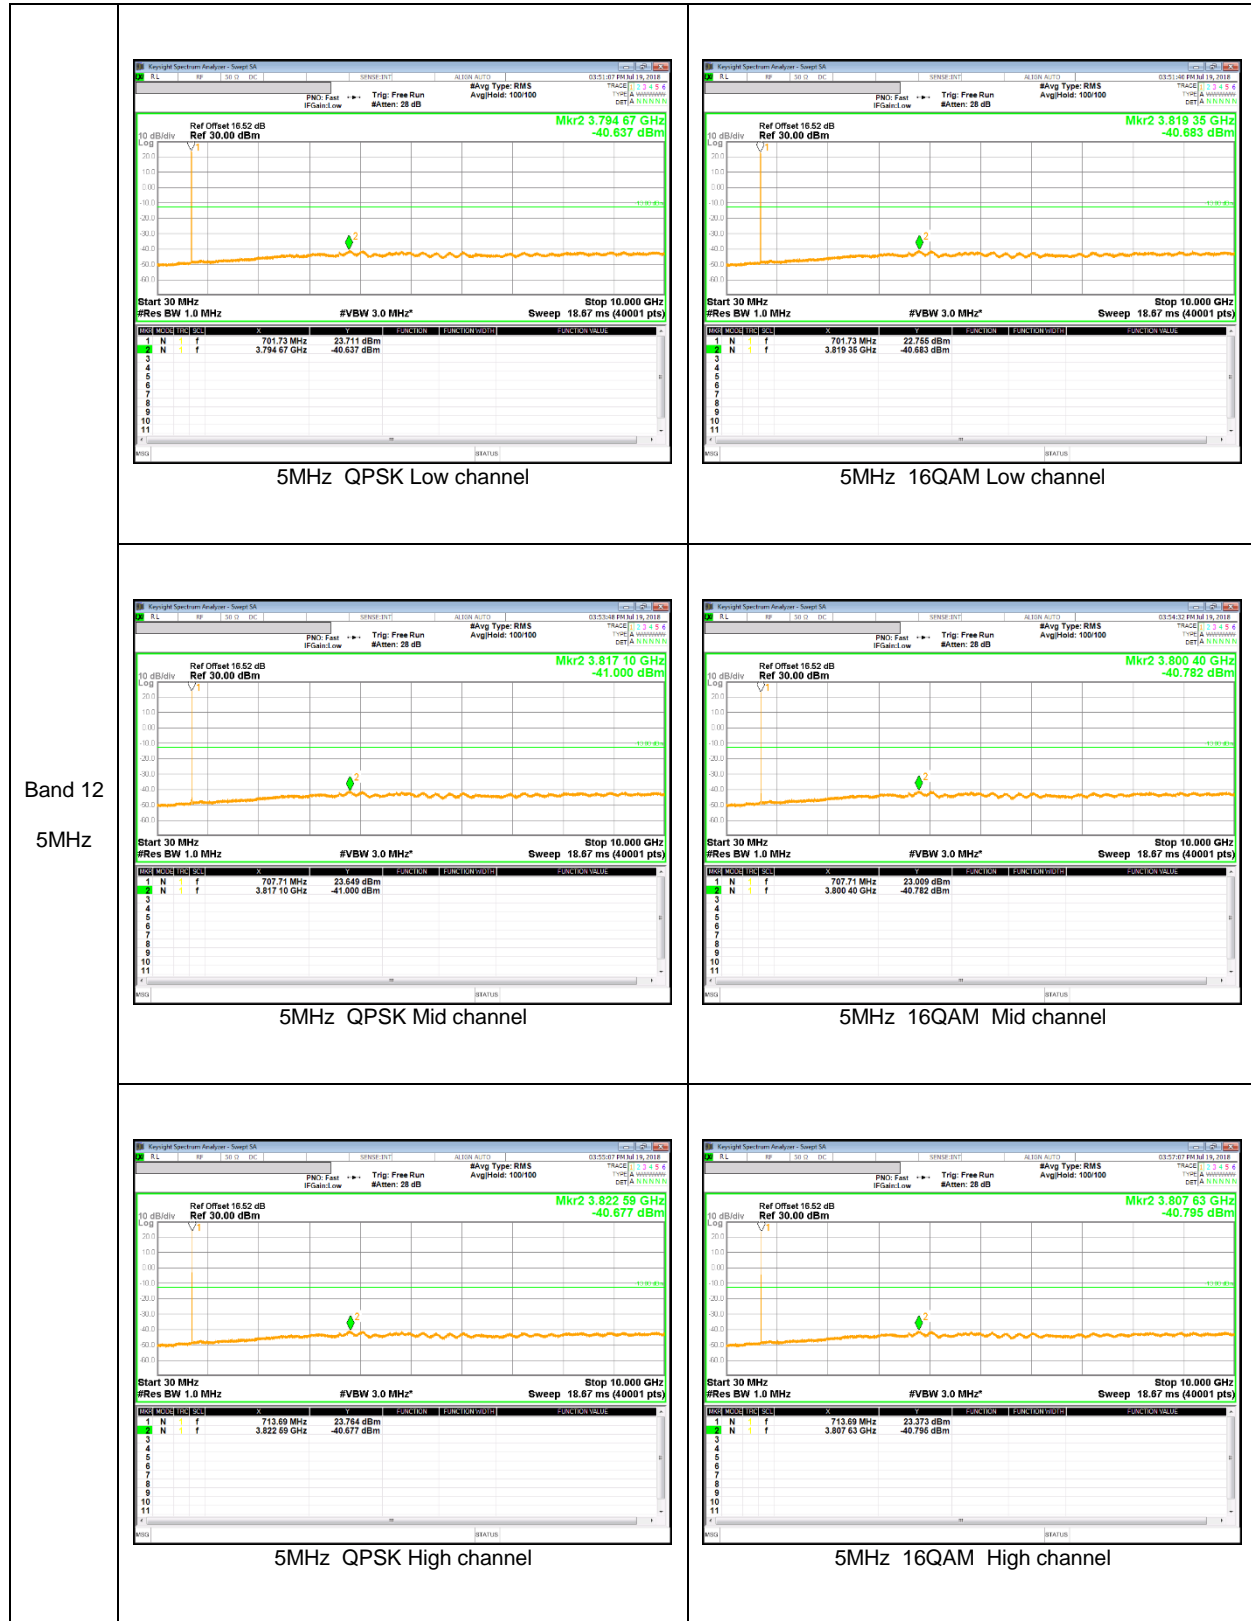

LTE Band 5

Band 5
 5MHz

QPSK Low channel

16QAM Low channel

QPSK Mid channel

16QAM Mid channel

QPSK High channel

16QAM High channel

LTE Band 7

Band 7
20MHz

LTE Band 12

LTE Band 66

Band 66
 20MHz

LTE Band 71