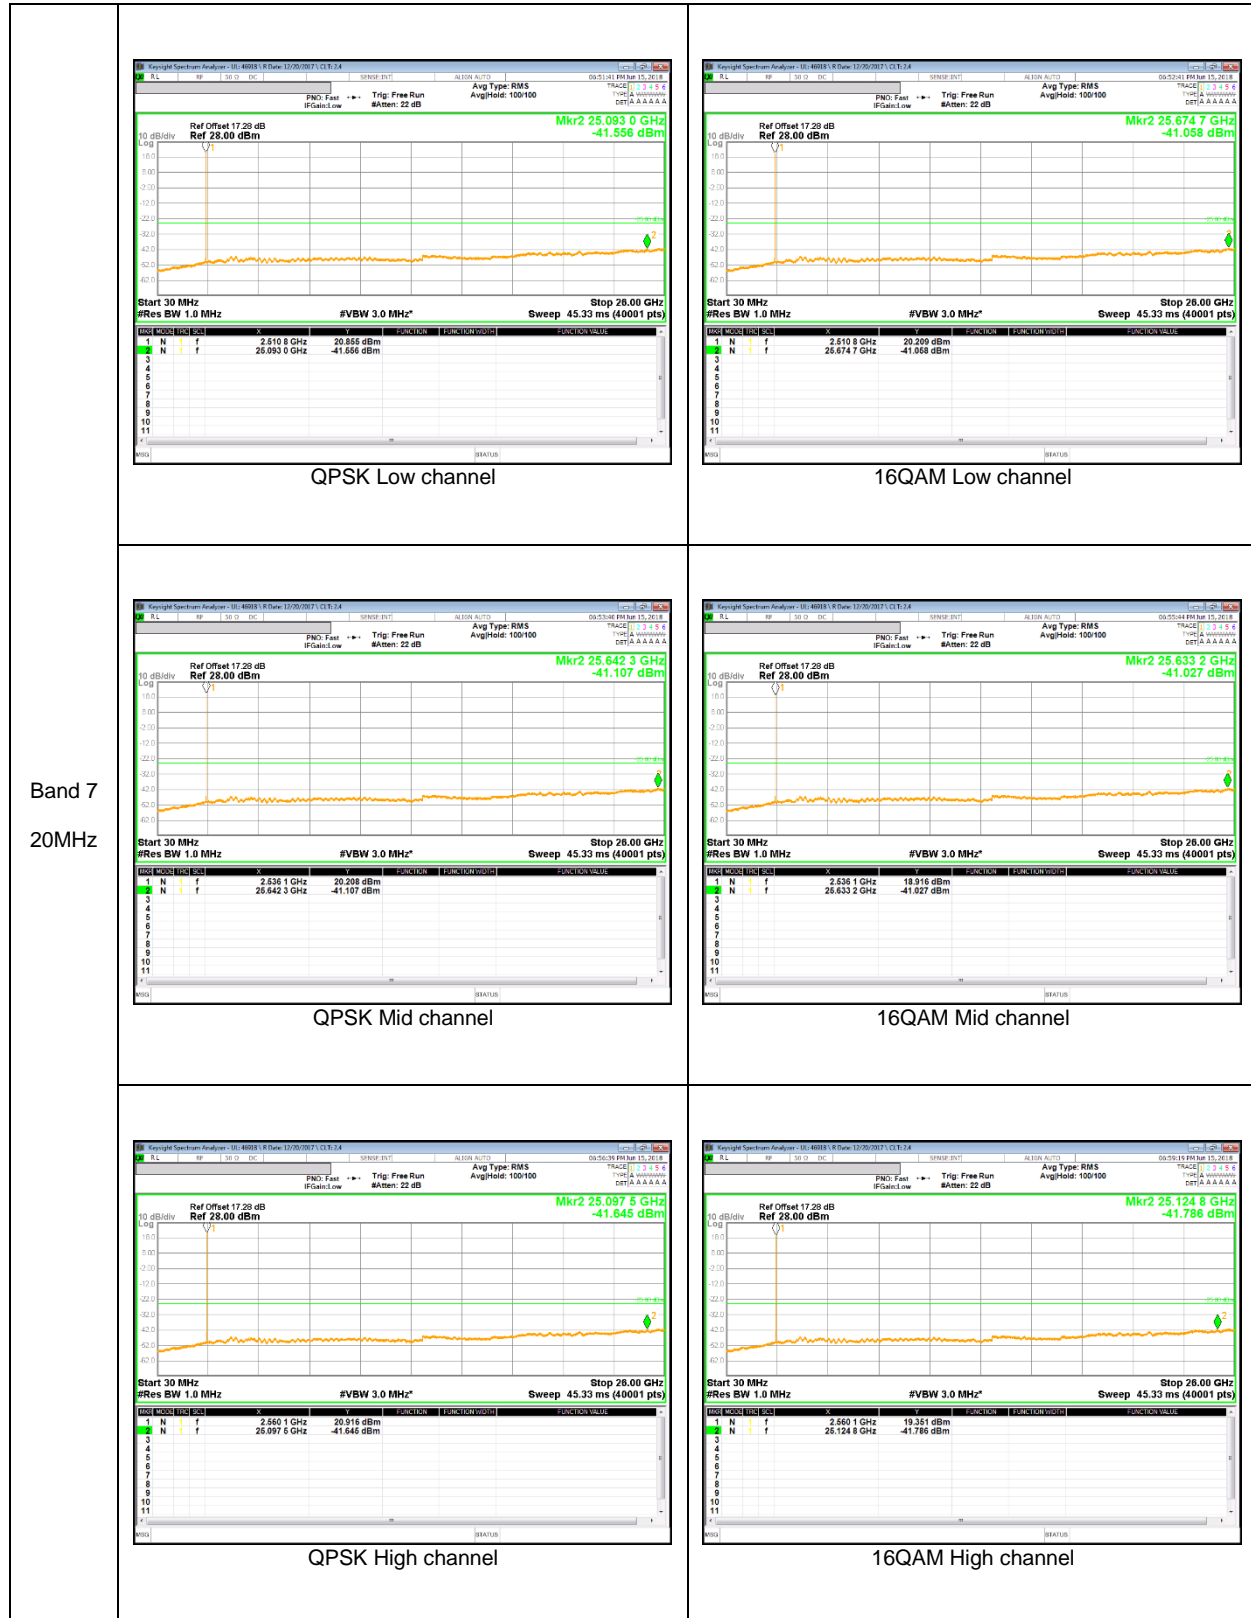

LTE Band 5

Band 5
 5MHz

QPSK Low channel

16QAM Low channel

QPSK Mid channel

16QAM Mid channel

QPSK High channel

16QAM High channel

LTE Band 7

Band 7
20MHz

LTE Band 12

LTE Band 66

Band 66
 20MHz

LTE Band 71