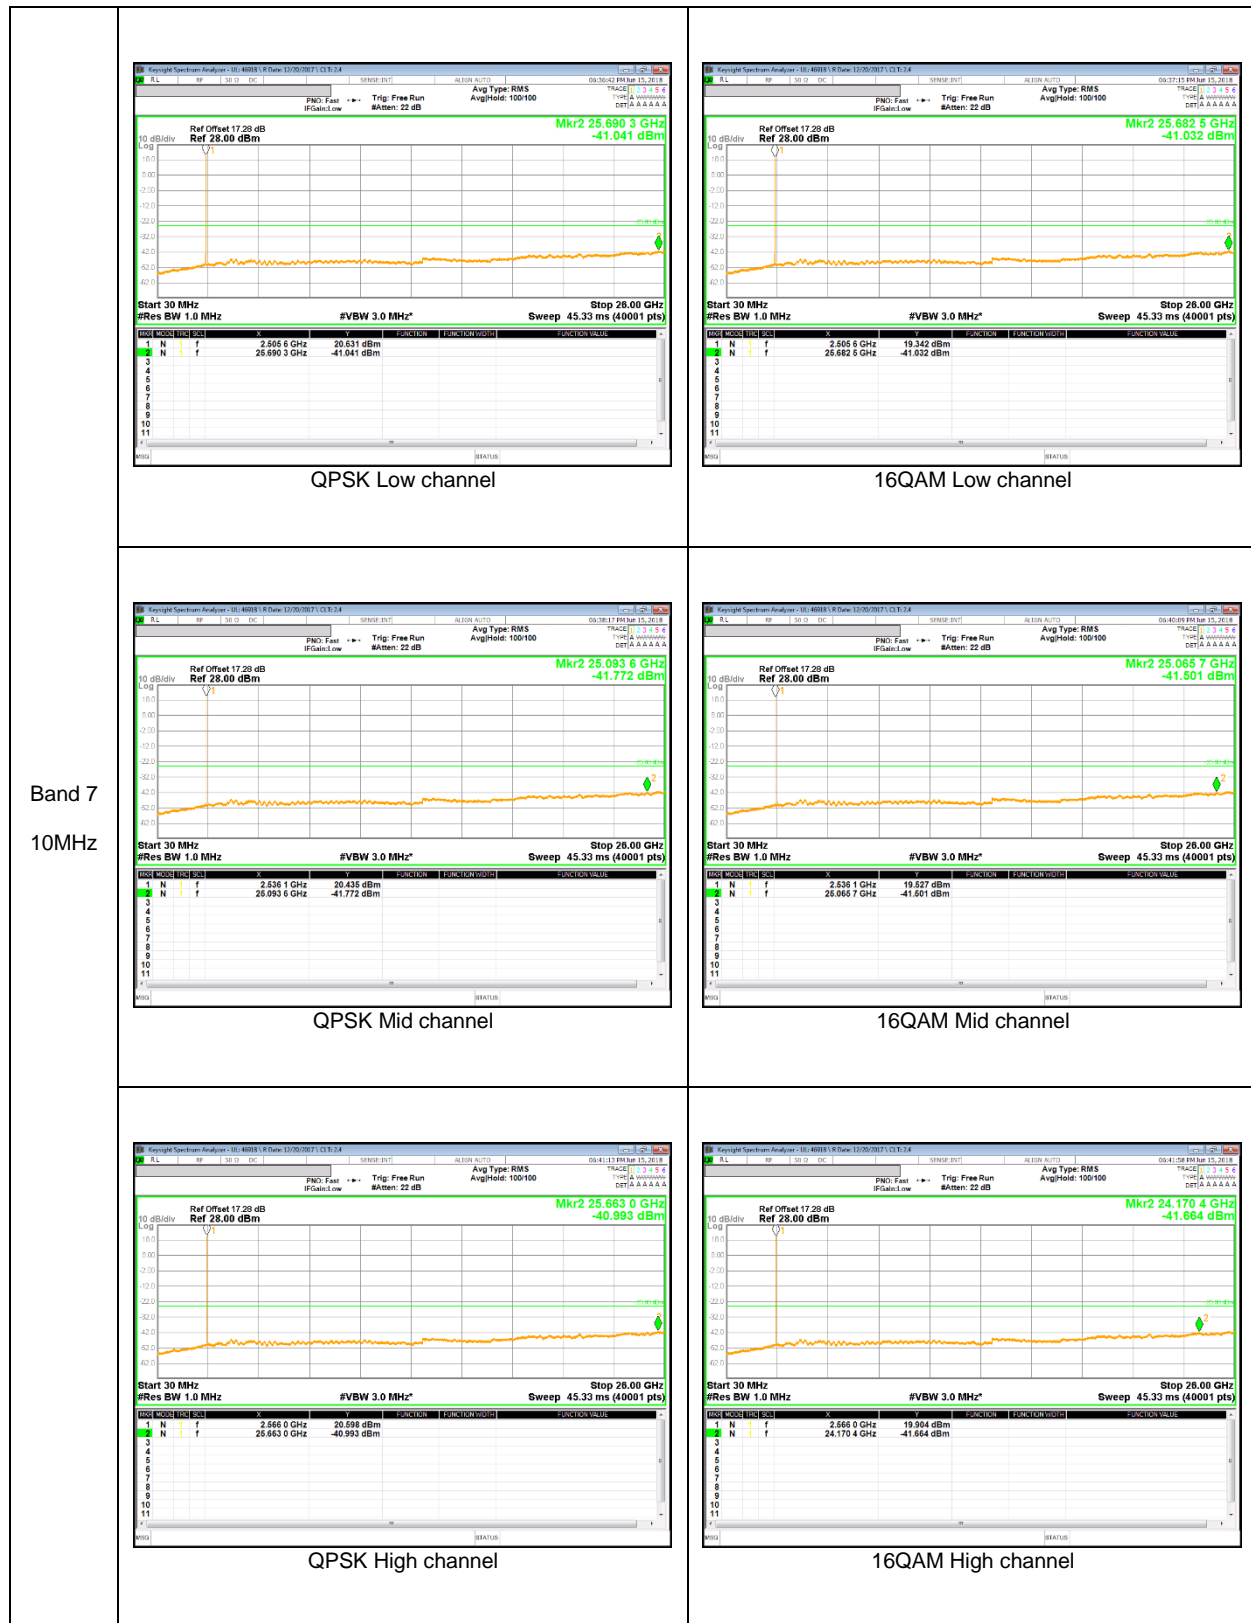

LTE Band 5

Band 5
 5MHz

QPSK Low channel

16QAM Low channel

QPSK Mid channel

16QAM Mid channel

QPSK High channel

16QAM High channel

LTE Band 7

Band 7
20MHz

LTE Band 12

LTE Band 66

Band 66
 20MHz

LTE Band 71