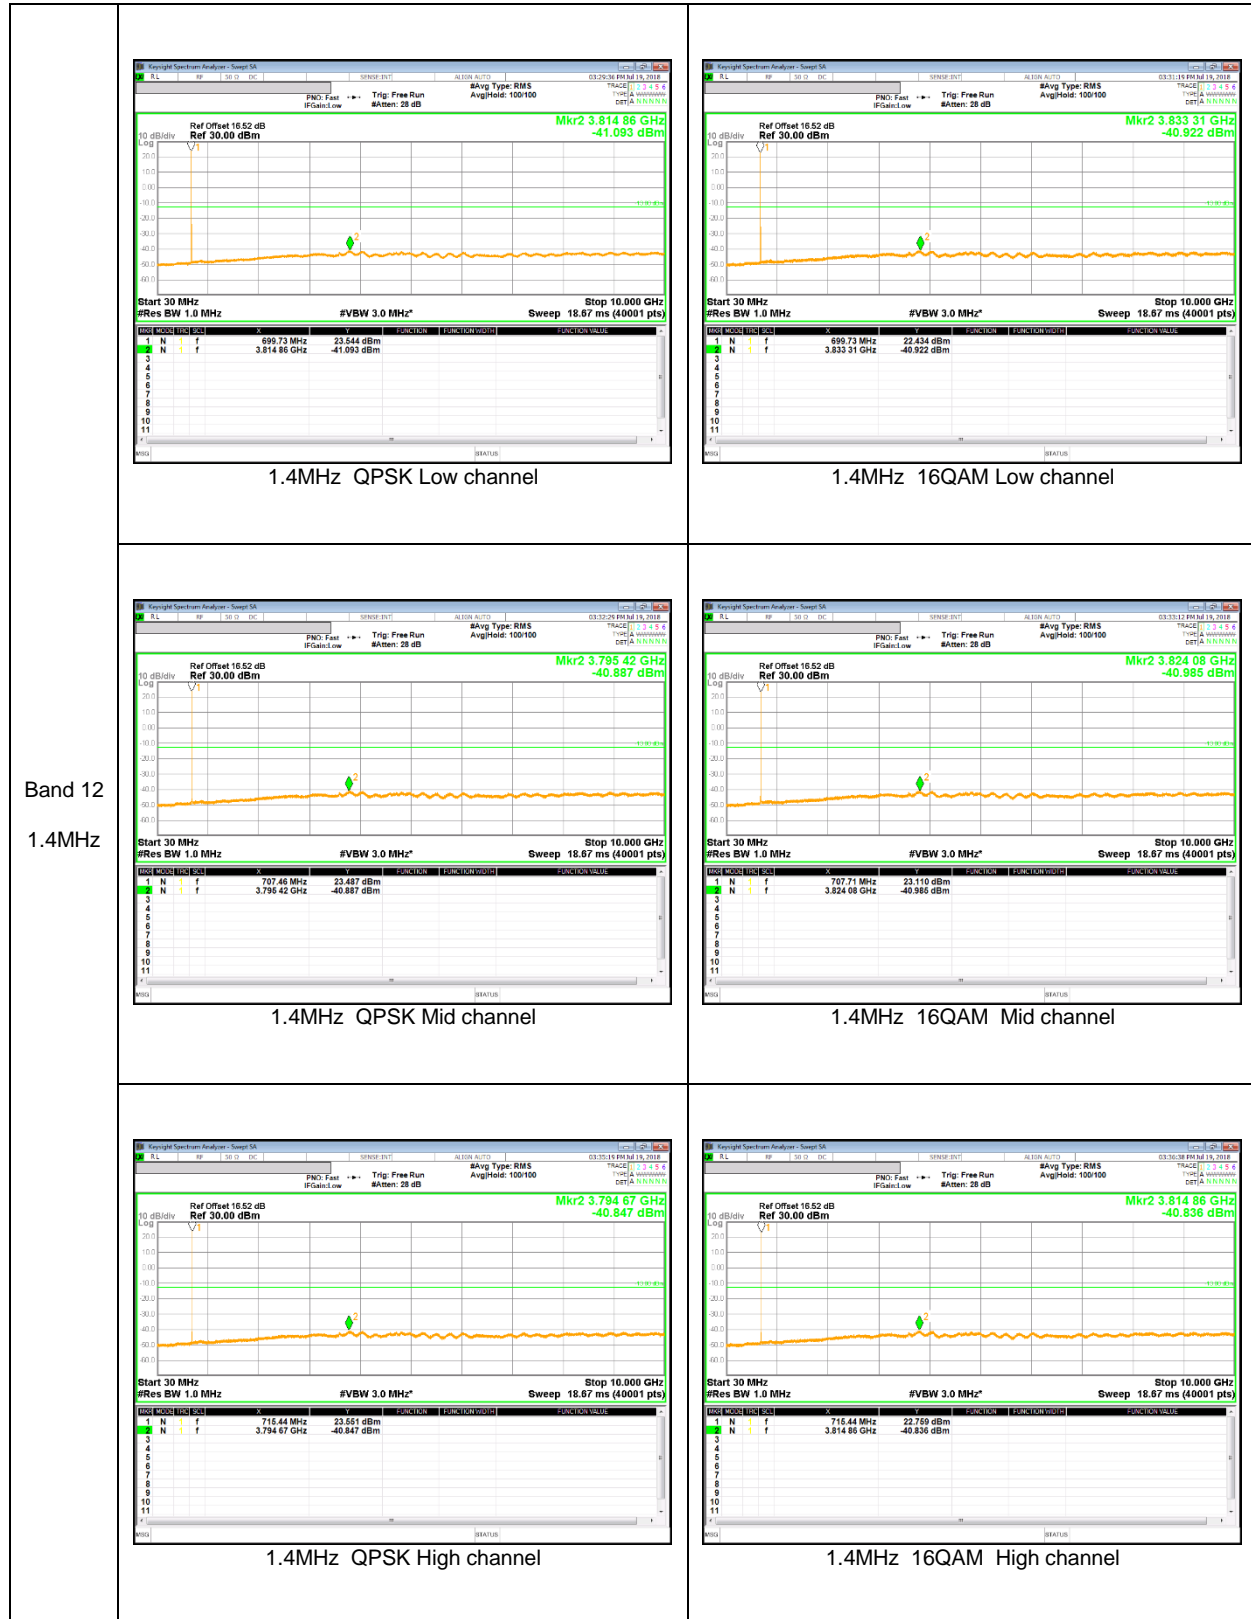

LTE Band 5

Band 5
 5MHz

QPSK Low channel

16QAM Low channel

QPSK Mid channel

16QAM Mid channel

QPSK High channel

16QAM High channel

LTE Band 7

Band 7
20MHz

LTE Band 12

LTE Band 66

Band 66
 20MHz

LTE Band 71