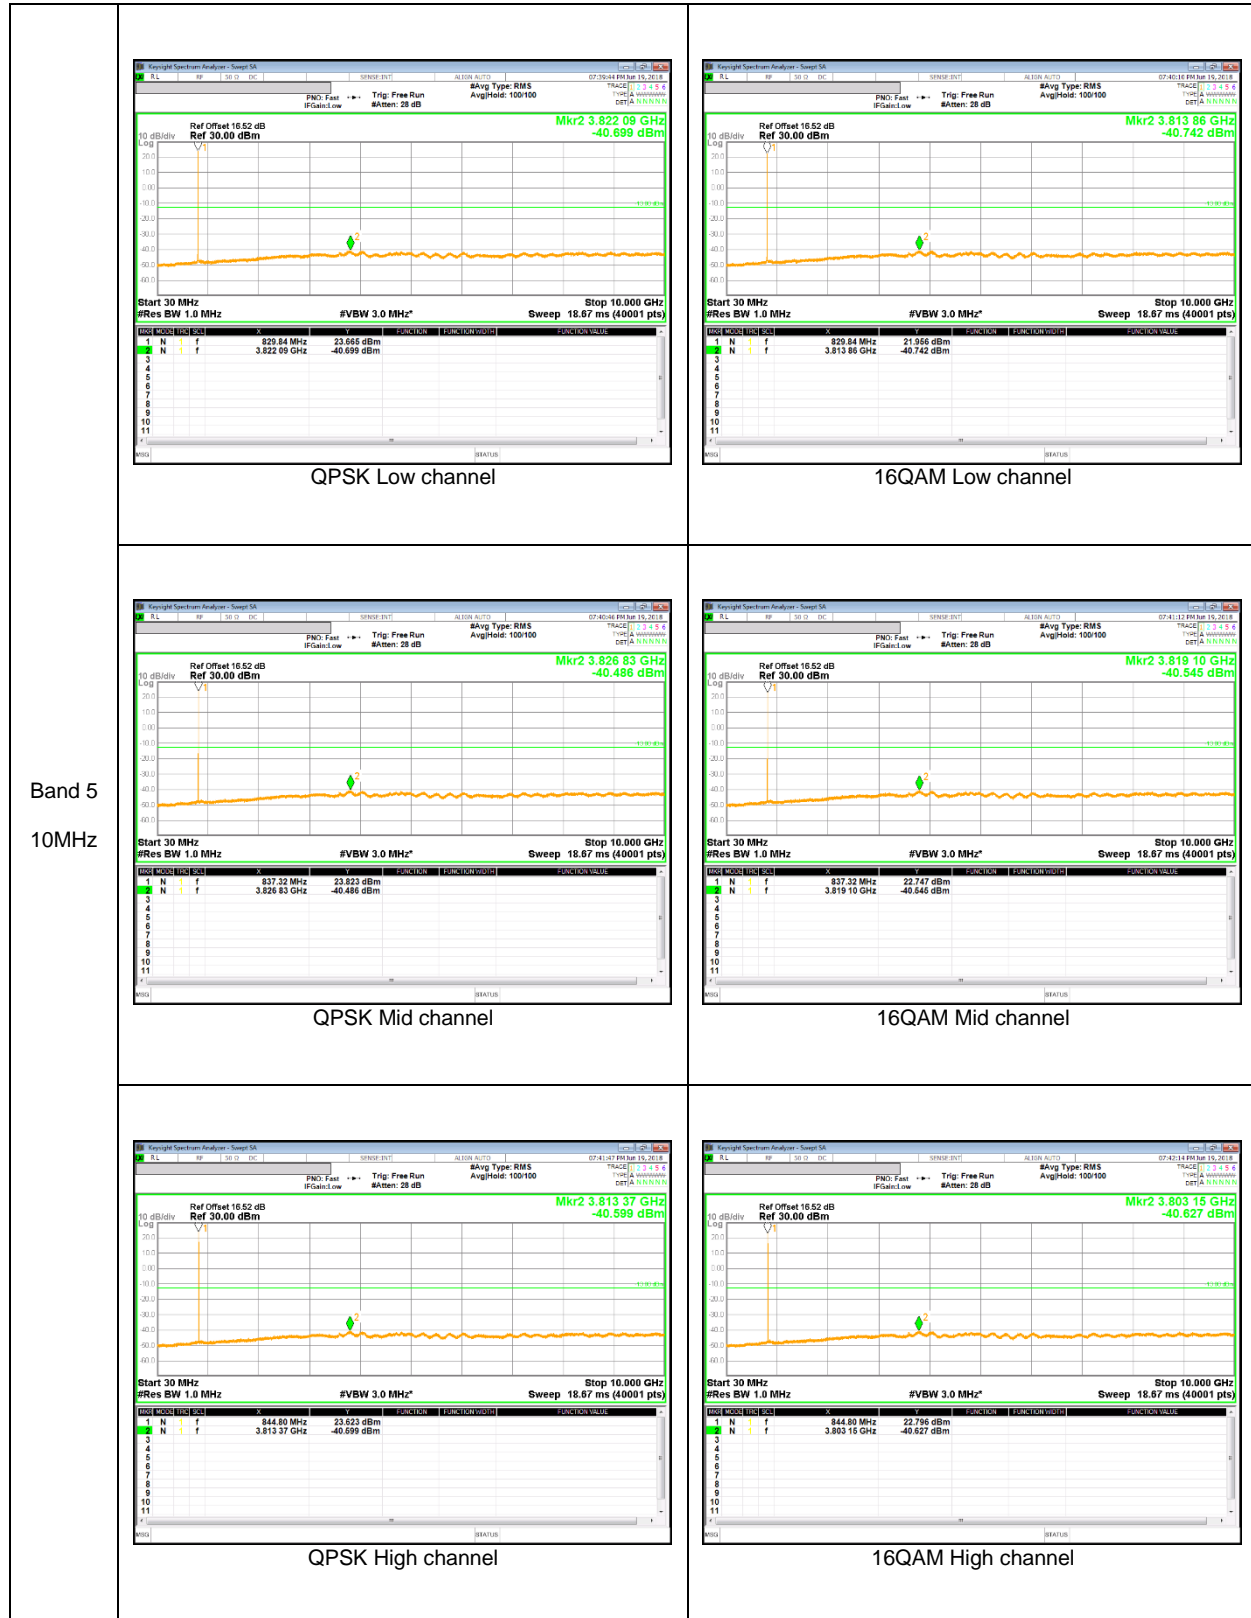

LTE Band 5

Band 5
 5MHz

QPSK Low channel

16QAM Low channel

QPSK Mid channel

16QAM Mid channel

QPSK High channel

16QAM High channel

LTE Band 7

Band 7
20MHz

LTE Band 12

LTE Band 66

Band 66
 20MHz

LTE Band 71