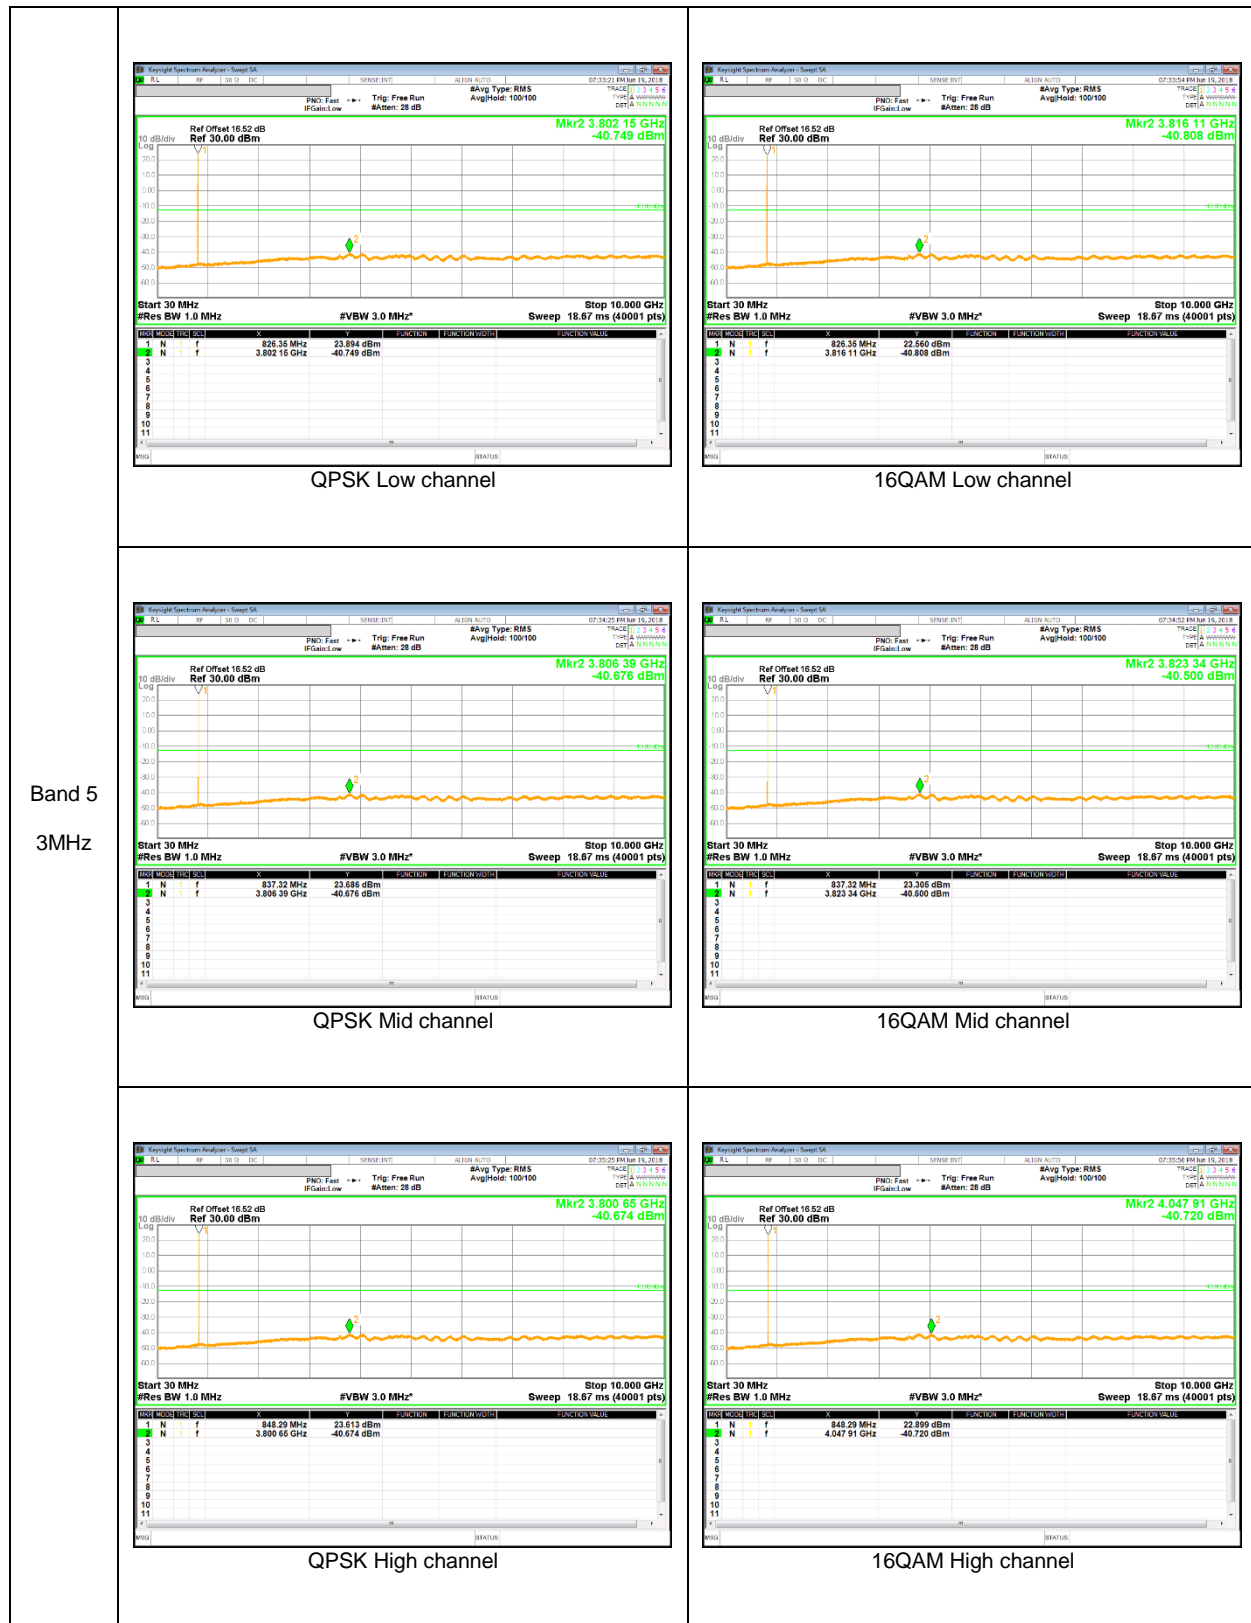

LTE Band 5

Band 5
 5MHz

QPSK Low channel

16QAM Low channel

QPSK Mid channel

16QAM Mid channel

QPSK High channel

16QAM High channel

LTE Band 7

Band 7
20MHz

LTE Band 12

LTE Band 66

Band 66
 20MHz

LTE Band 71