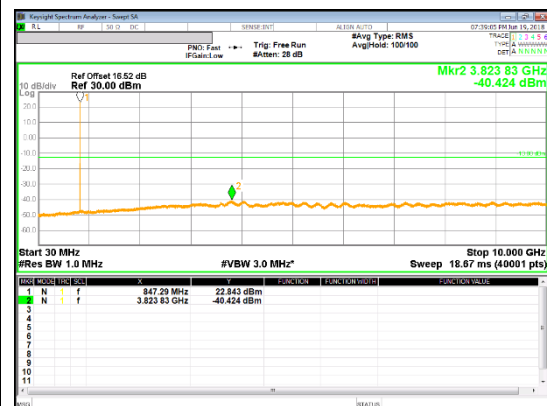

LTE Band 5

Band 5
 5MHz

QPSK Low channel

16QAM Low channel

QPSK Mid channel

16QAM Mid channel

QPSK High channel

16QAM High channel

LTE Band 7

Band 7
20MHz

LTE Band 12

LTE Band 66

Band 66
 20MHz

LTE Band 71