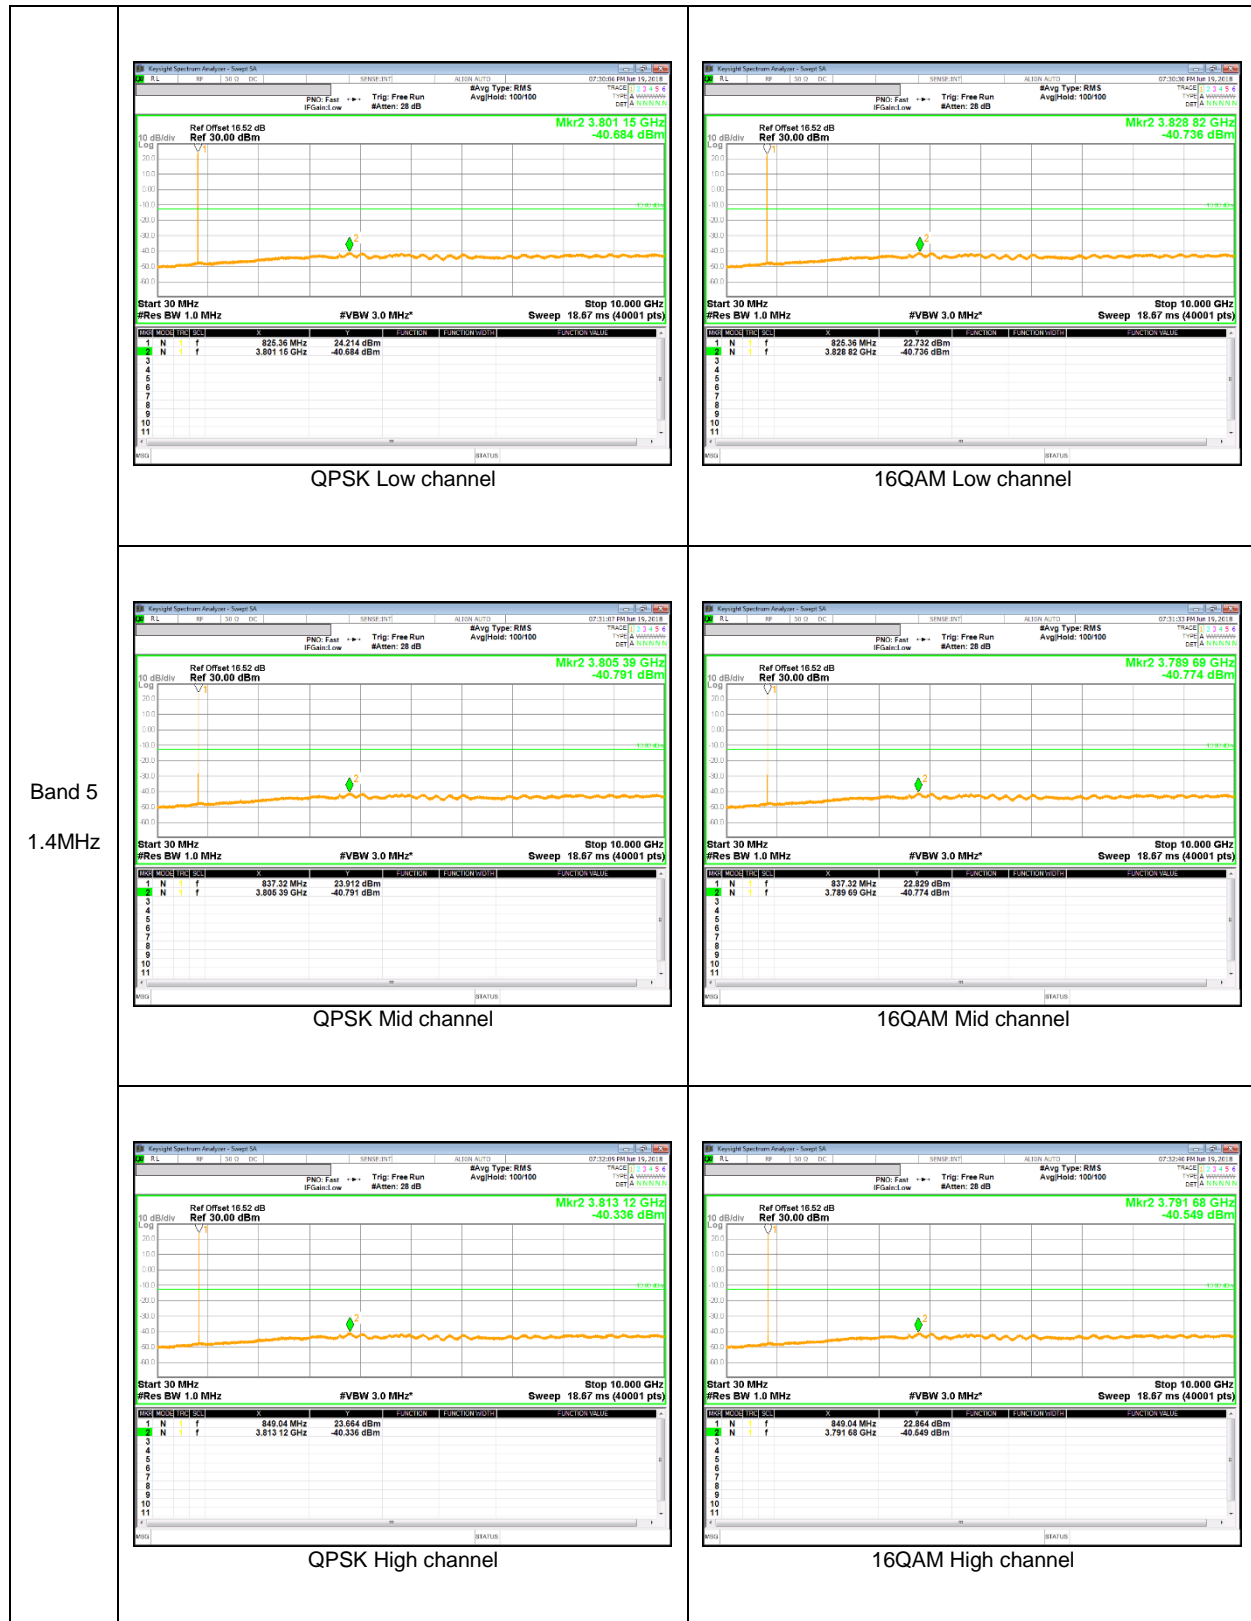

LTE Band 5

Band 5
 5MHz

QPSK Low channel

16QAM Low channel

QPSK Mid channel

16QAM Mid channel

QPSK High channel

16QAM High channel

LTE Band 7

Band 7
20MHz

LTE Band 12

LTE Band 66

Band 66
 20MHz

LTE Band 71