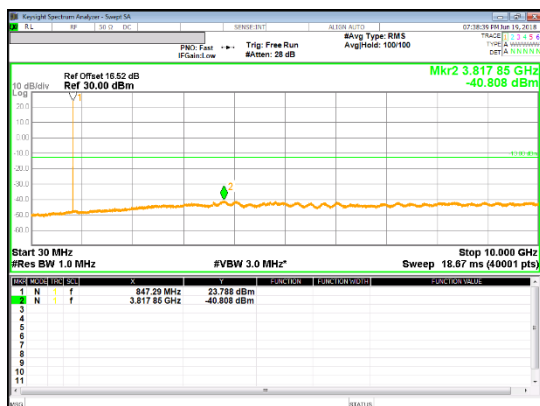

LTE Band 5

Band 5
 5MHz

QPSK Low channel

16QAM Low channel

QPSK Mid channel

16QAM Mid channel

QPSK High channel

16QAM High channel

LTE Band 7

Band 7
20MHz

LTE Band 12

LTE Band 66

Band 66
 20MHz

LTE Band 71