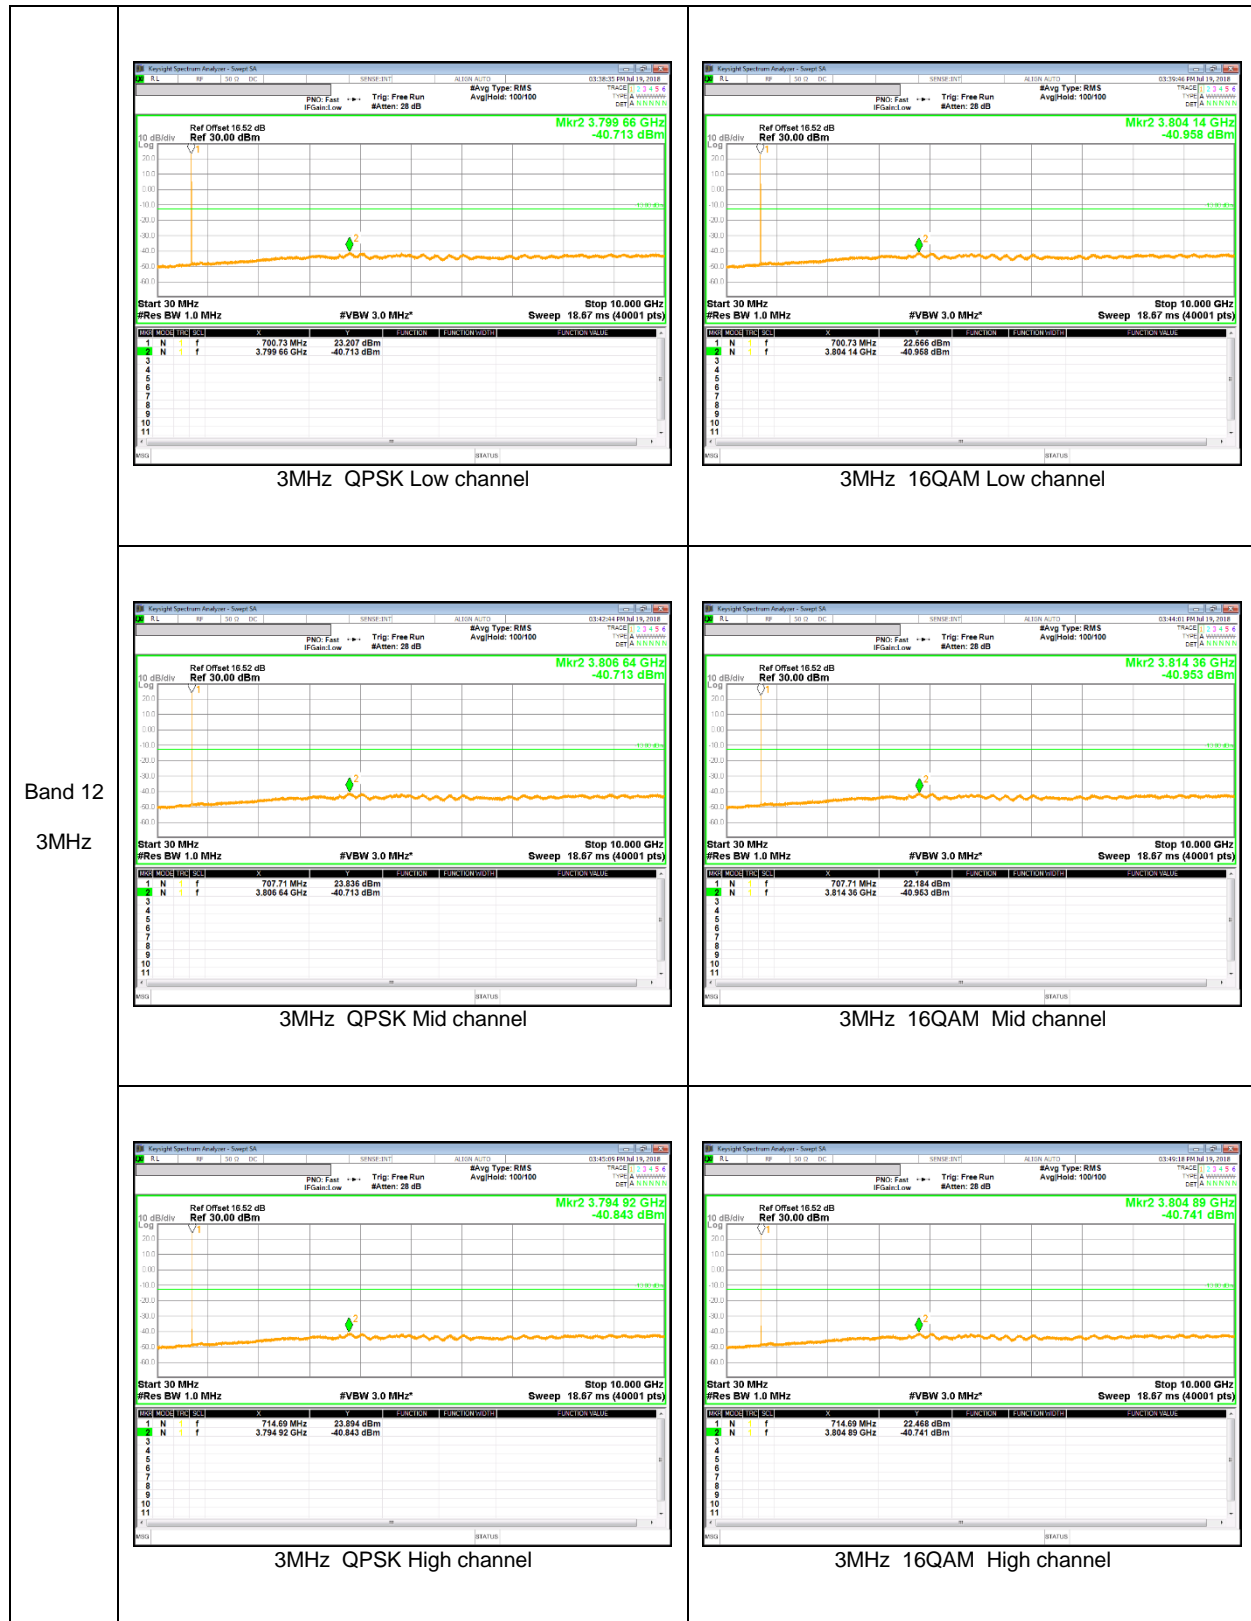

LTE Band 5

Band 5
 5MHz

QPSK Low channel

16QAM Low channel

QPSK Mid channel

16QAM Mid channel

QPSK High channel

16QAM High channel

LTE Band 7

Band 7
20MHz

LTE Band 12

LTE Band 66

Band 66
 20MHz

LTE Band 71