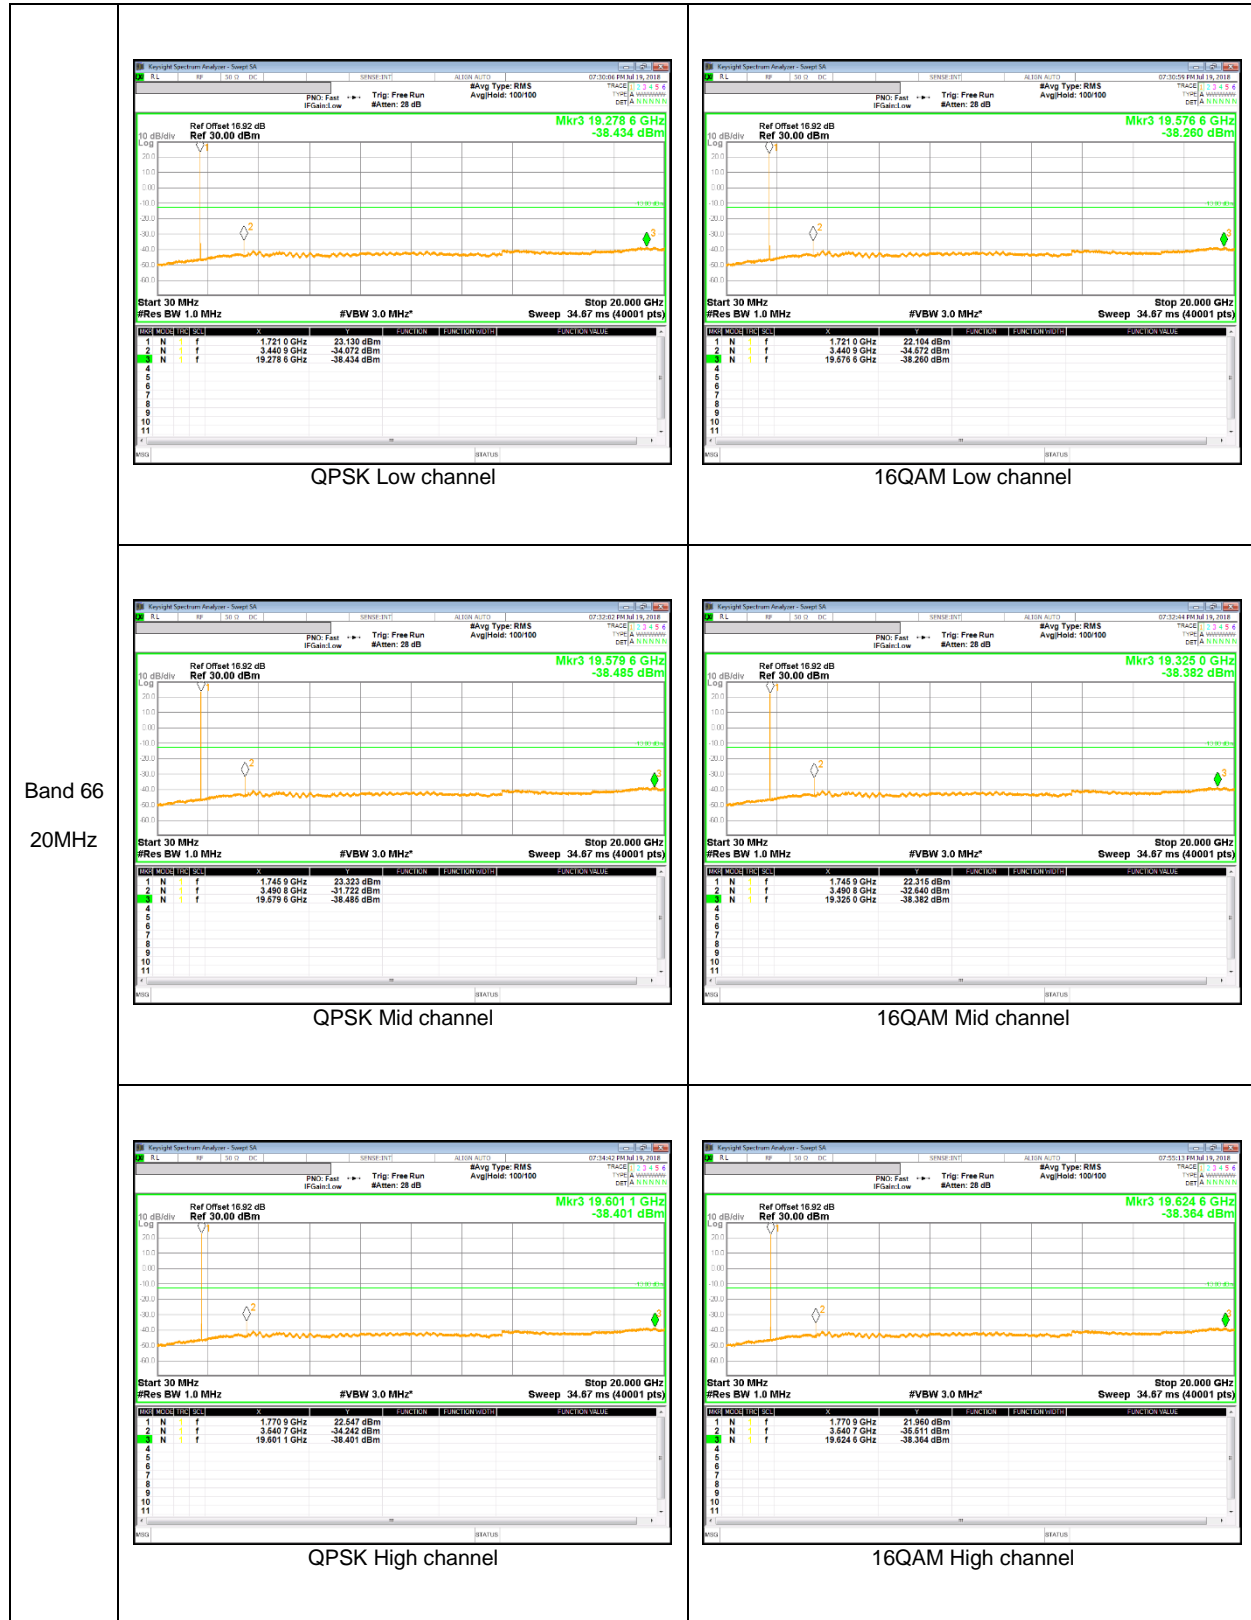

LTE Band 5

Band 5
 5MHz

QPSK Low channel

16QAM Low channel

QPSK Mid channel

16QAM Mid channel

QPSK High channel

16QAM High channel

LTE Band 7

Band 7
20MHz

LTE Band 12

LTE Band 66

Band 66
 20MHz

LTE Band 71