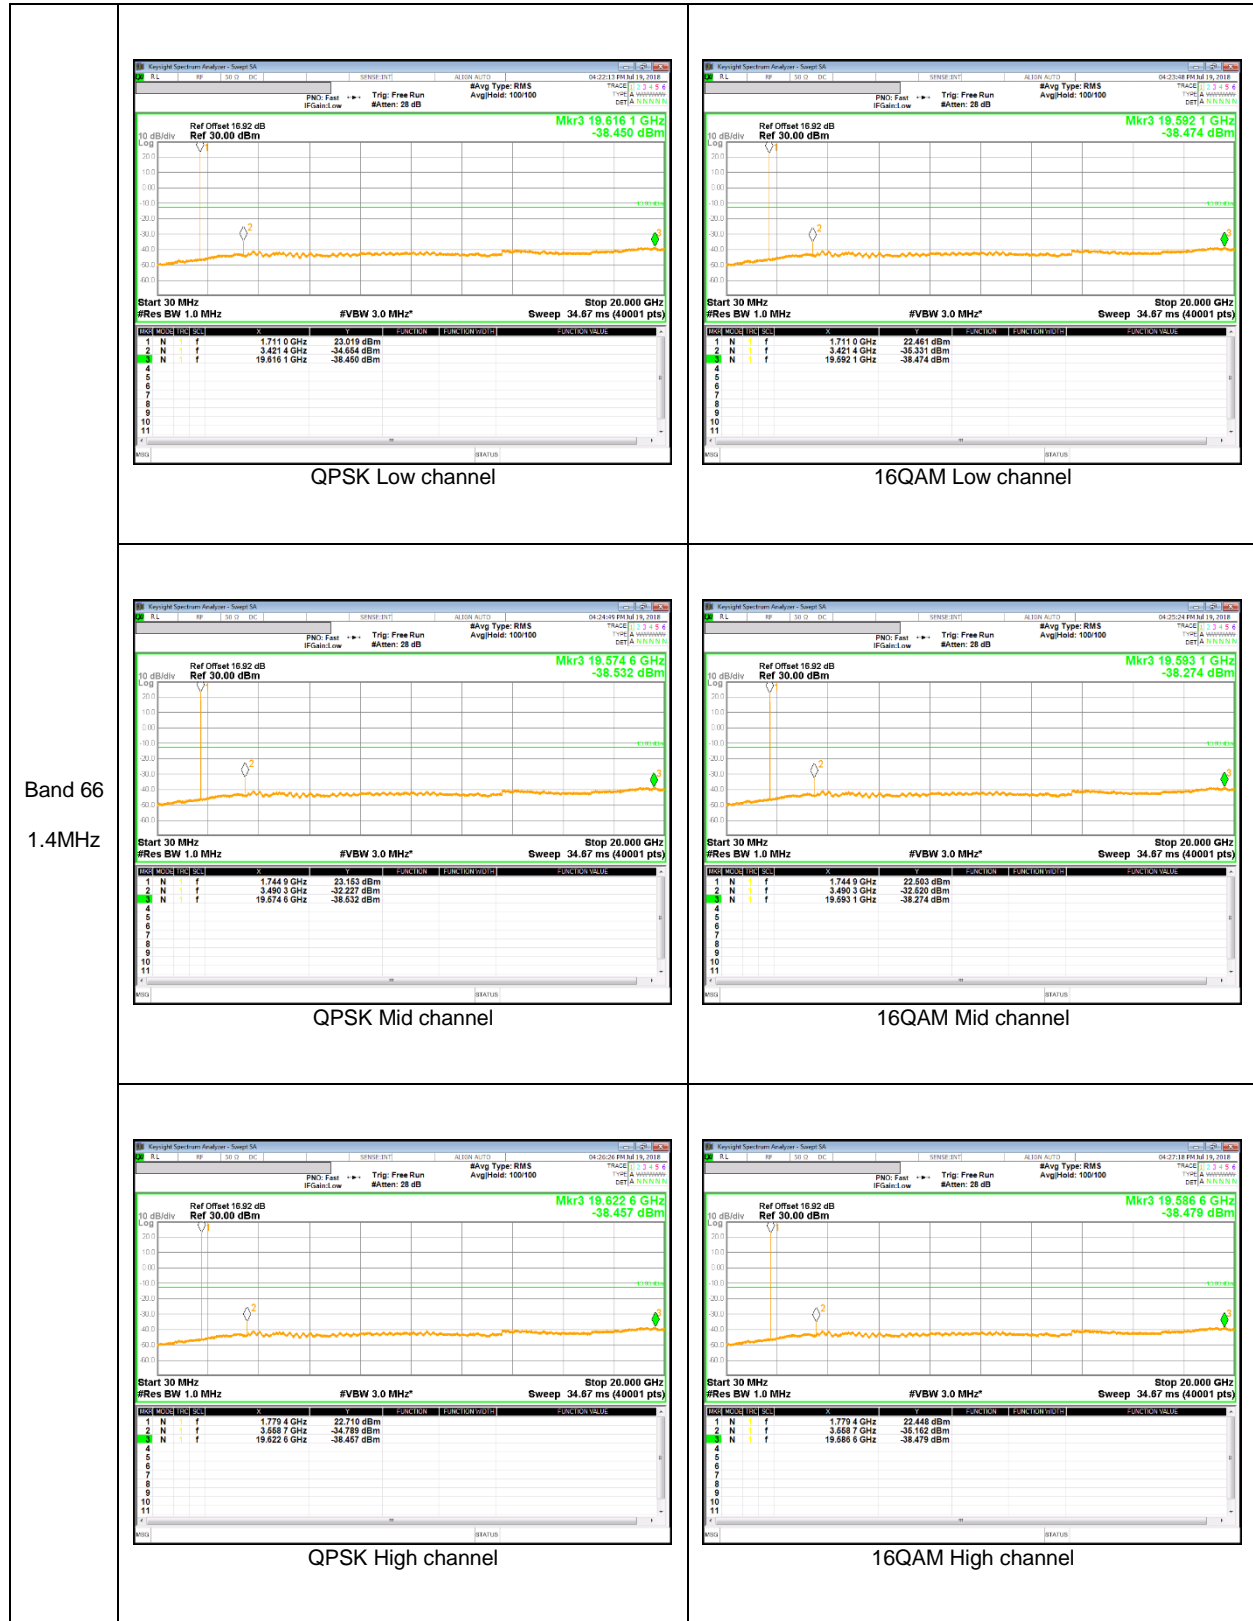

LTE Band 5

Band 5
 5MHz

QPSK Low channel

16QAM Low channel

QPSK Mid channel

16QAM Mid channel

QPSK High channel

16QAM High channel

LTE Band 7

Band 7
20MHz

LTE Band 12

LTE Band 66

Band 66
 20MHz

LTE Band 71