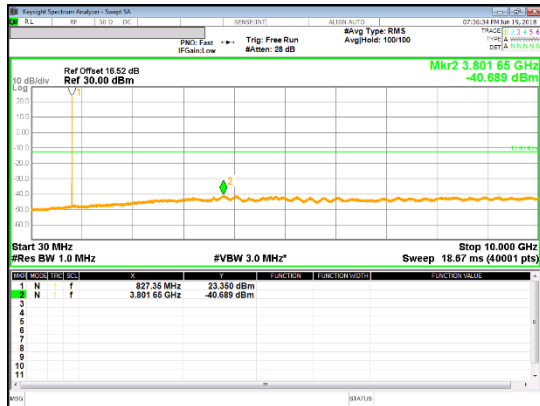

LTE Band 5

Band 5
 5MHz

QPSK Low channel

16QAM Low channel

QPSK Mid channel

16QAM Mid channel

QPSK High channel

16QAM High channel

LTE Band 7

Band 7
20MHz

LTE Band 12

LTE Band 66

Band 66
 20MHz

LTE Band 71