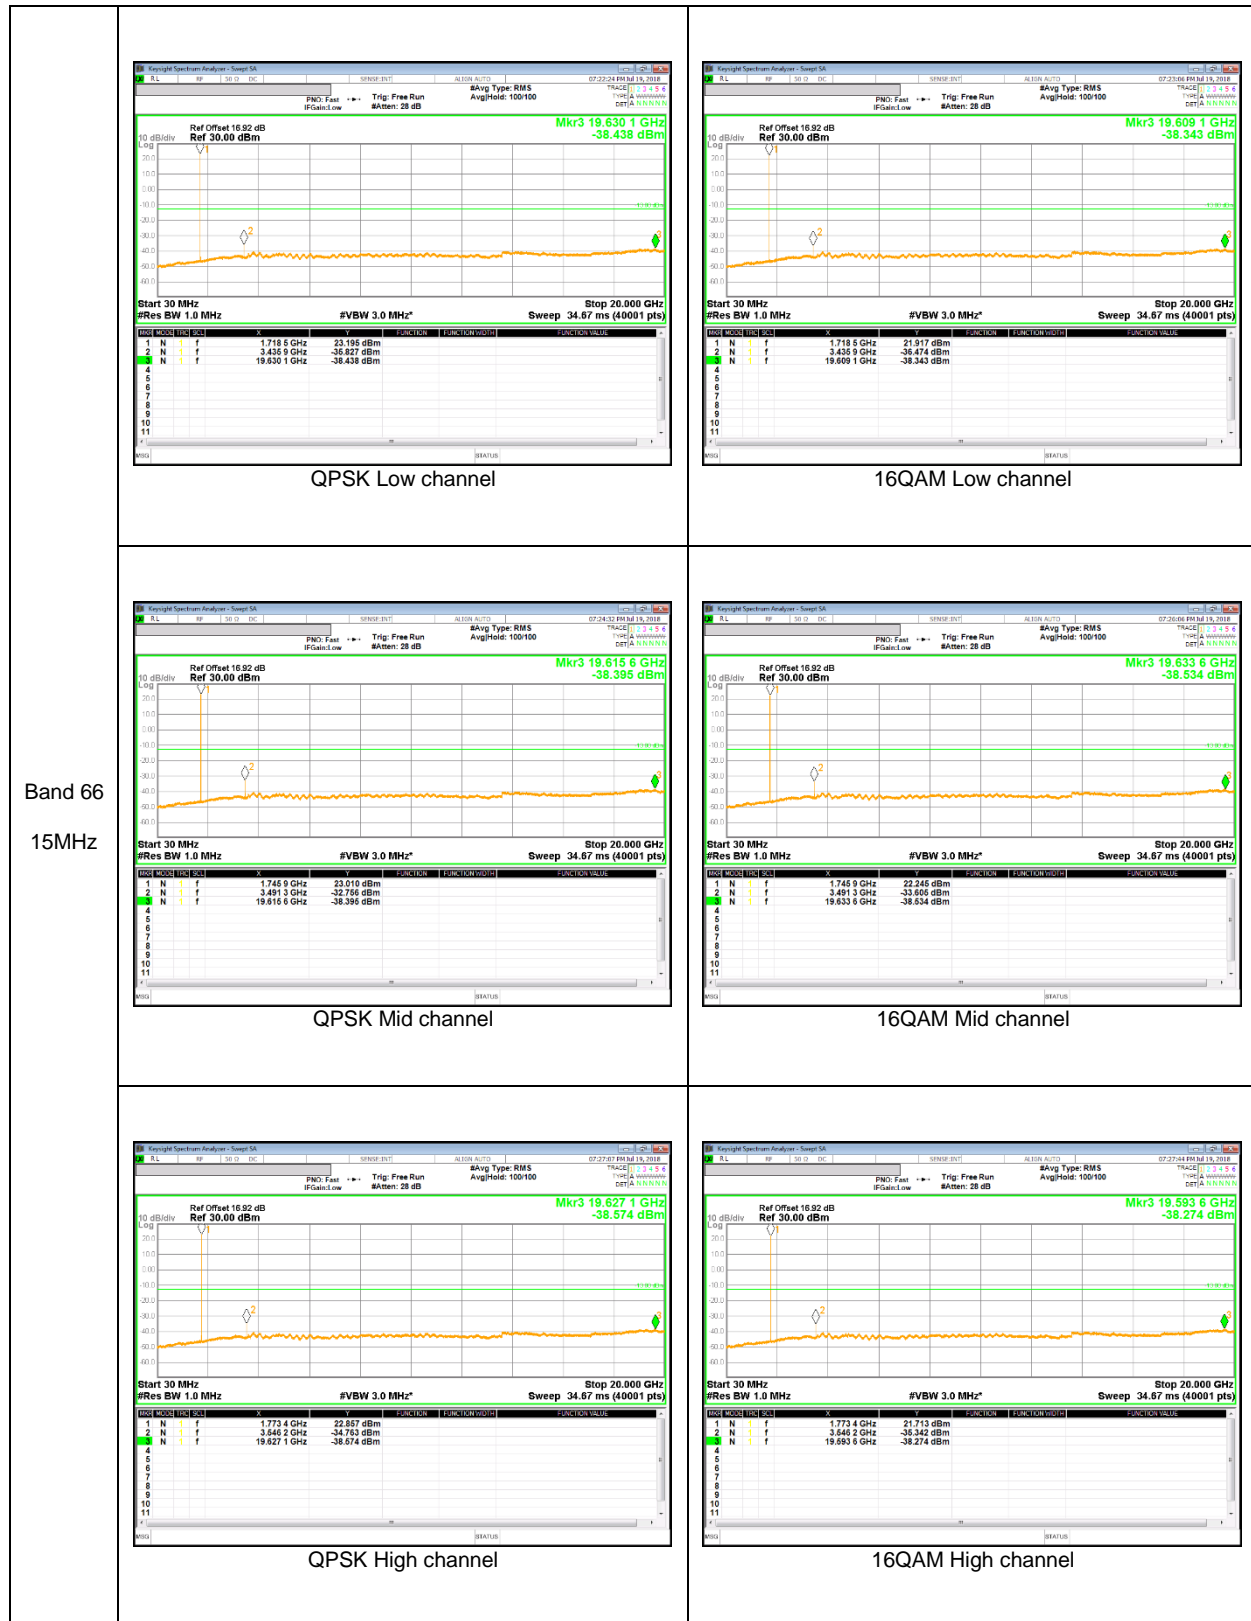

LTE Band 5

Band 5
 5MHz

QPSK Low channel

16QAM Low channel

QPSK Mid channel

16QAM Mid channel

QPSK High channel

16QAM High channel

LTE Band 7

Band 7
20MHz

LTE Band 12

LTE Band 66

Band 66
 20MHz

LTE Band 71