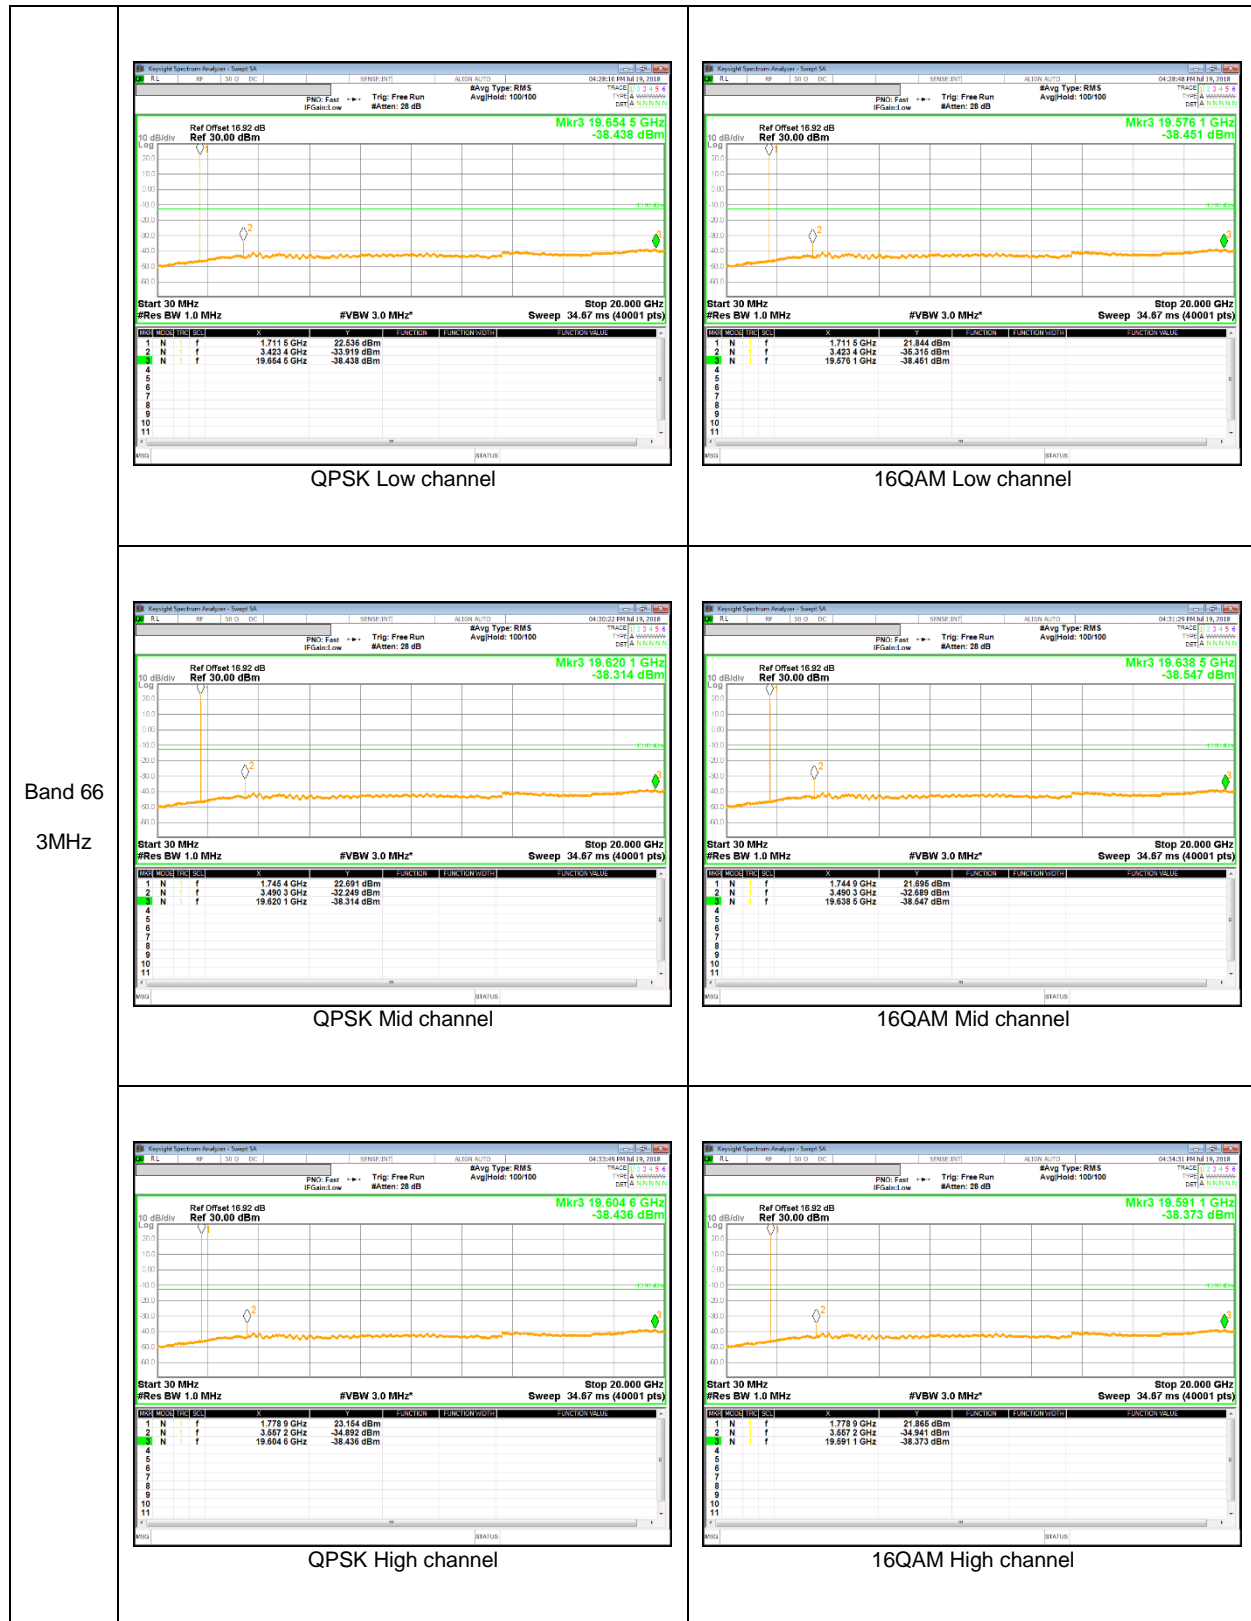

LTE Band 5

Band 5
 5MHz

QPSK Low channel

16QAM Low channel

QPSK Mid channel

16QAM Mid channel

QPSK High channel

16QAM High channel

LTE Band 7

Band 7
20MHz

LTE Band 12

LTE Band 66

Band 66
 20MHz

LTE Band 71