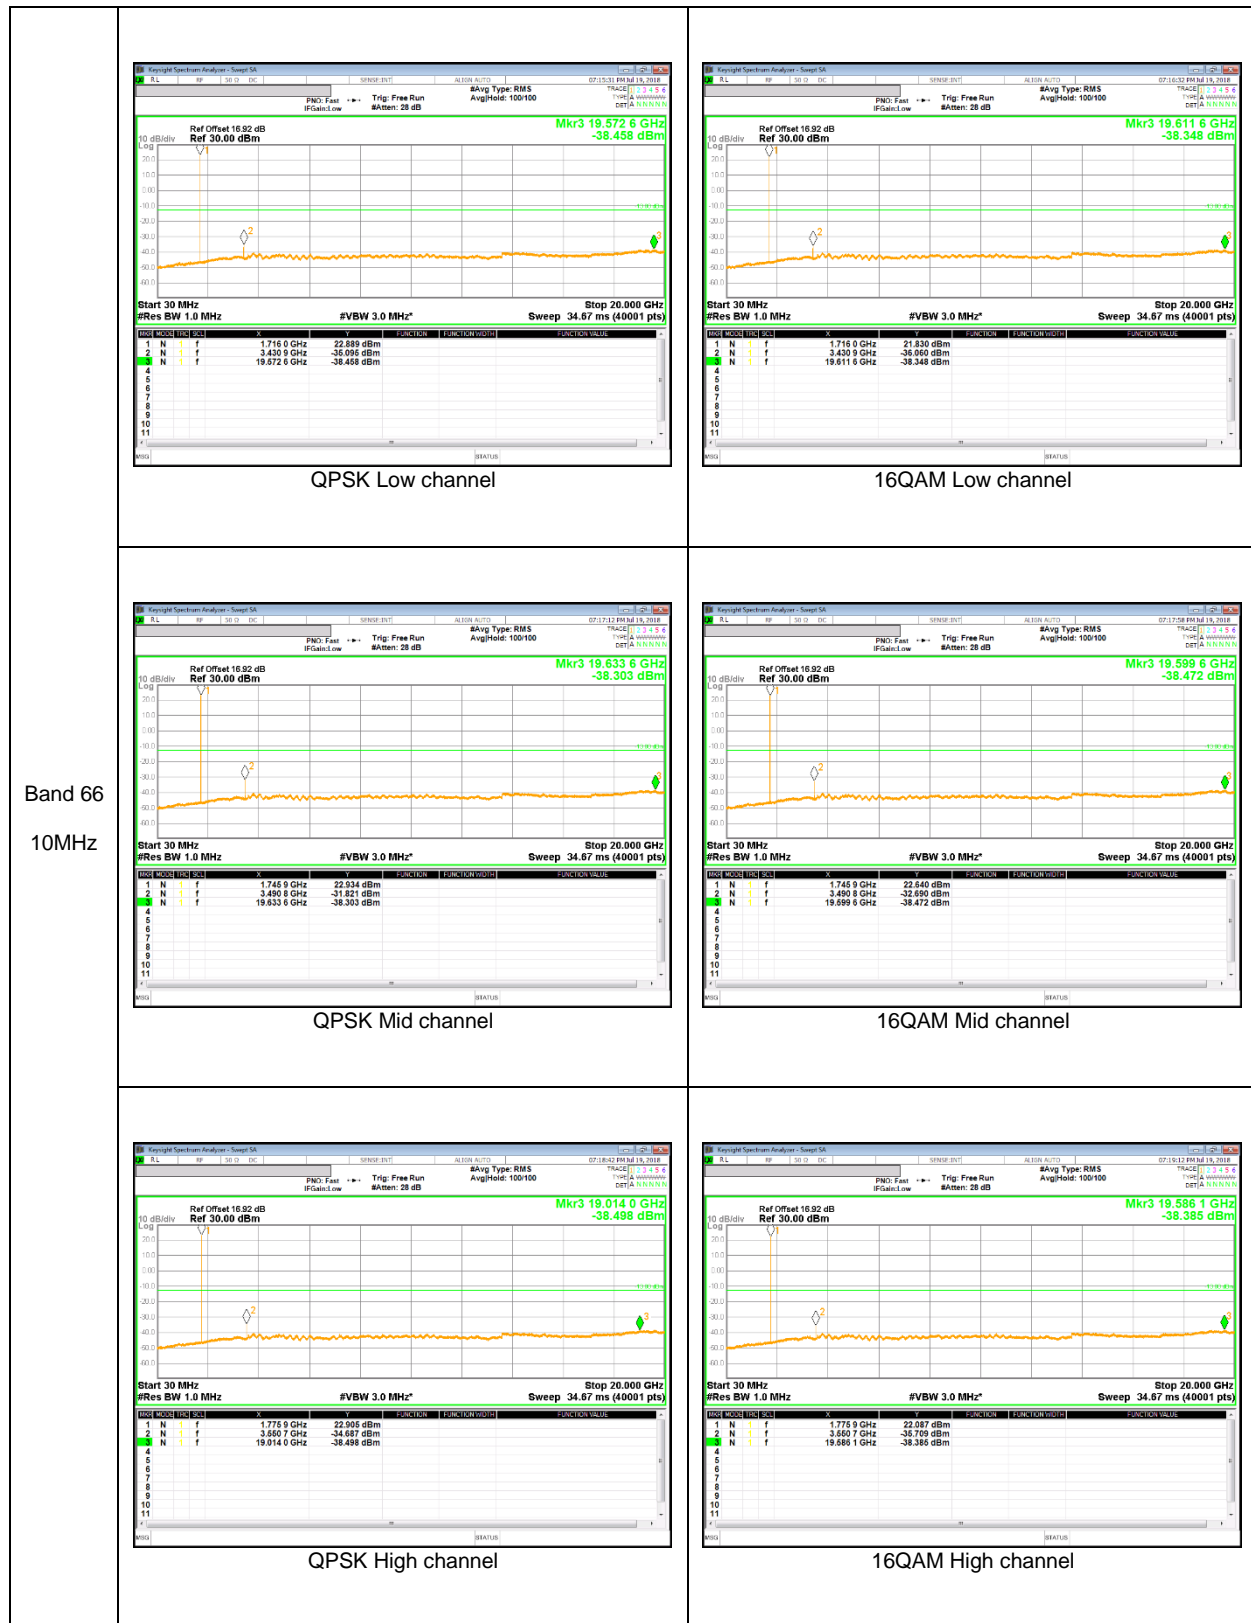

LTE Band 5

Band 5
 5MHz

QPSK Low channel

16QAM Low channel

QPSK Mid channel

16QAM Mid channel

QPSK High channel

16QAM High channel

LTE Band 7

Band 7
20MHz

LTE Band 12

LTE Band 66

Band 66
 20MHz

LTE Band 71