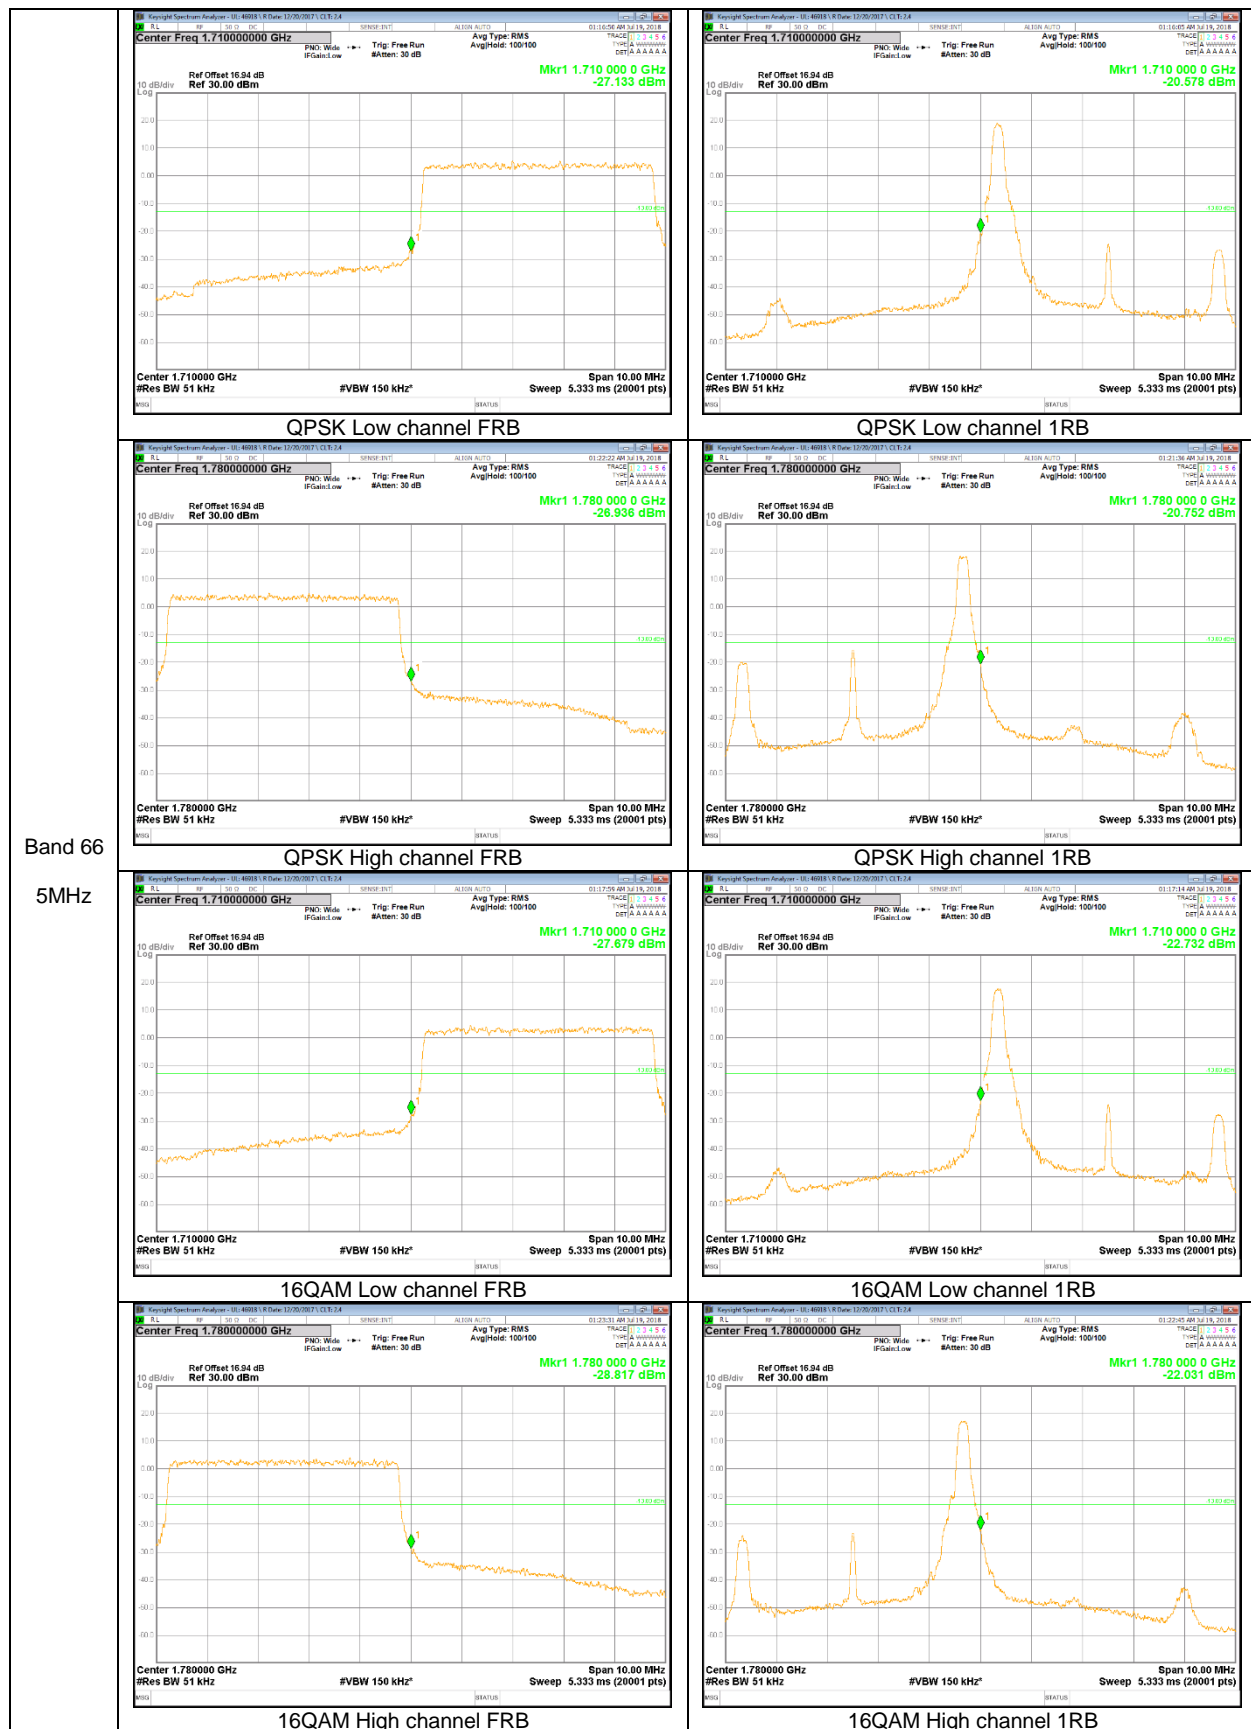

LTE Band 12

Band 12
10MHz

LTE Band 66

Band 66
 20MHz

Band 66
 3MHz

LTE Band 71

Band 71
 20MHz

9.2.2. EMISSION MASK RESULT

LTE Band 7

Band 7
20MHz

Band 7
 15MHz

QPSK Low channel FRB

QPSK Low channel 1RB

QPSK High channel FRB

QPSK High channel 1RB

16QAM Low channel FRB

16QAM Low channel 1RB

16QAM High channel FRB

16QAM High channel 1RB