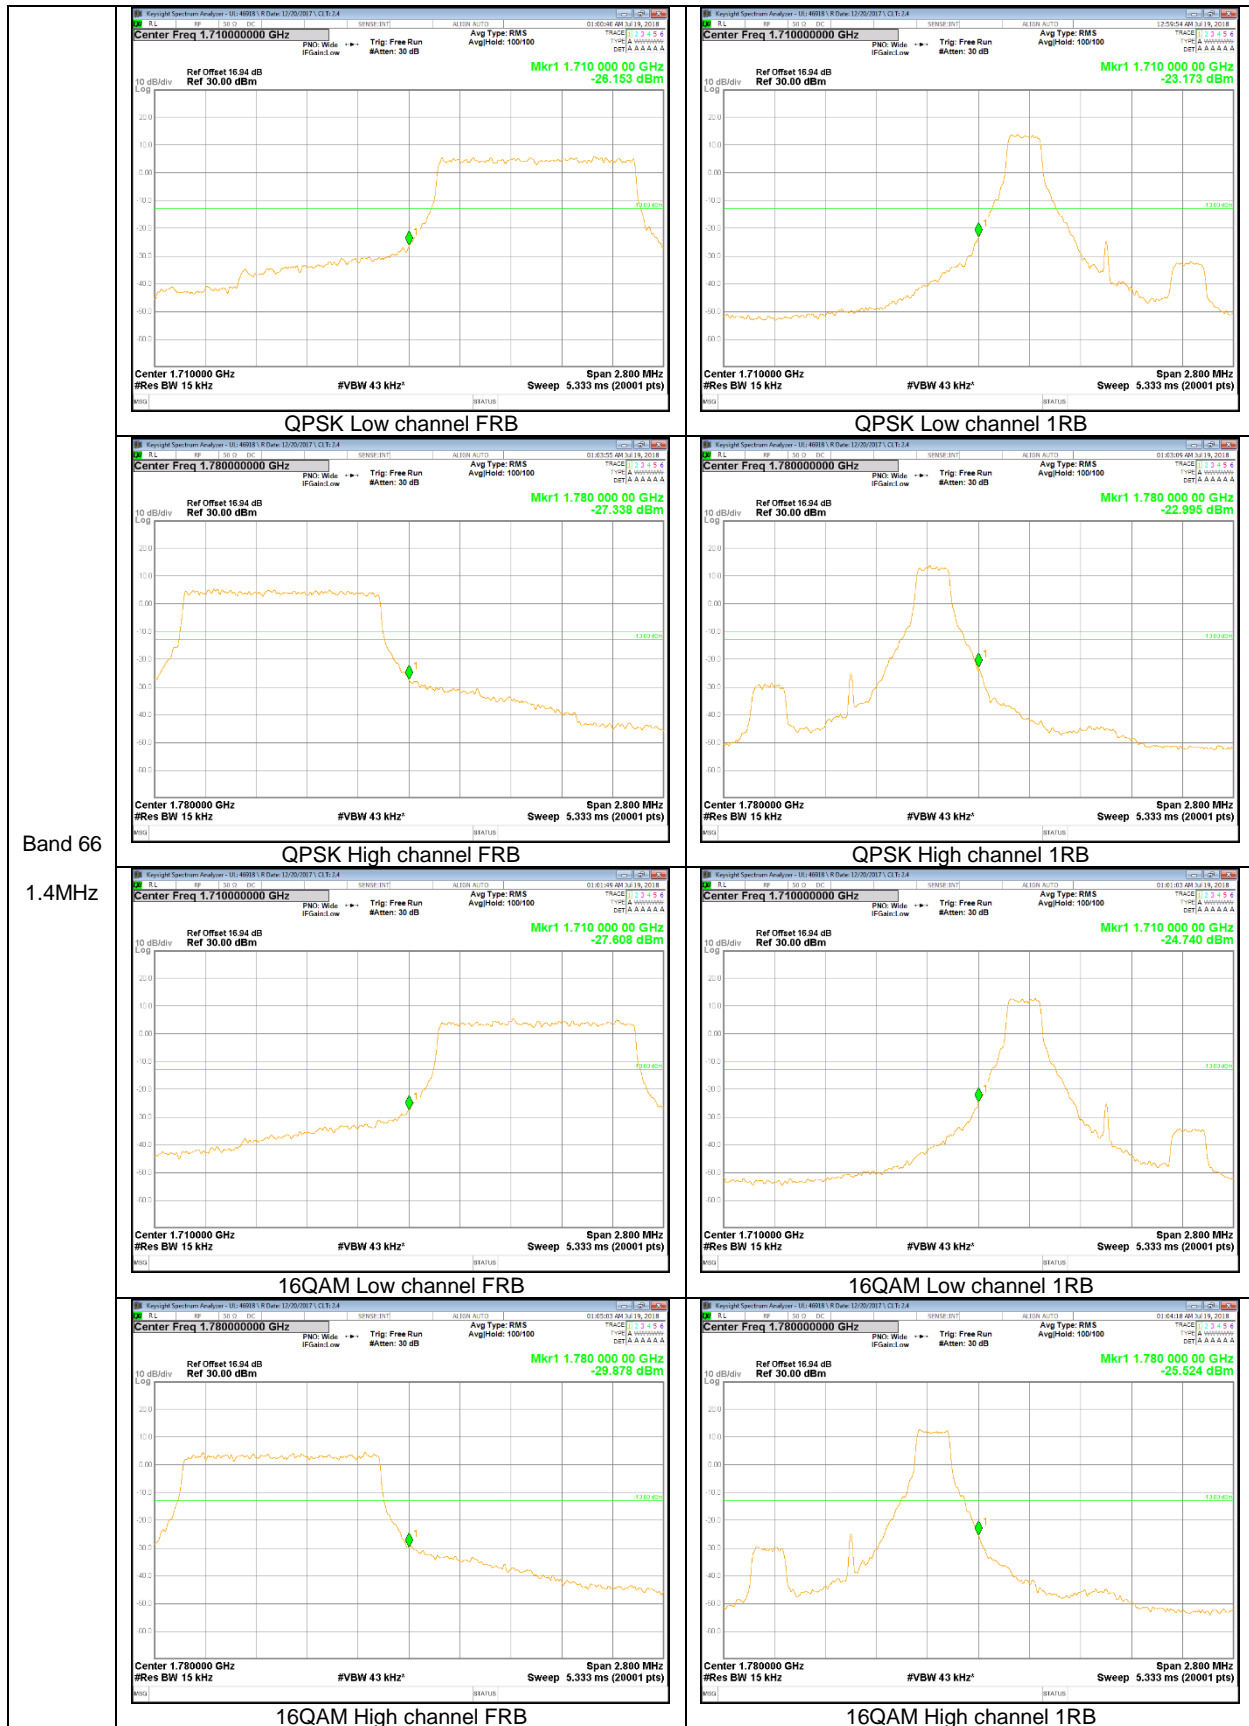

LTE Band 12

Band 12
10MHz

LTE Band 66

Band 66
 20MHz

Band 66
 3MHz

LTE Band 71

Band 71
 20MHz

9.2.2. EMISSION MASK RESULT

LTE Band 7

Band 7
20MHz

Band 7
 15MHz

QPSK Low channel FRB

QPSK Low channel 1RB

QPSK High channel FRB

QPSK High channel 1RB

16QAM Low channel FRB

16QAM Low channel 1RB

16QAM High channel FRB

16QAM High channel 1RB