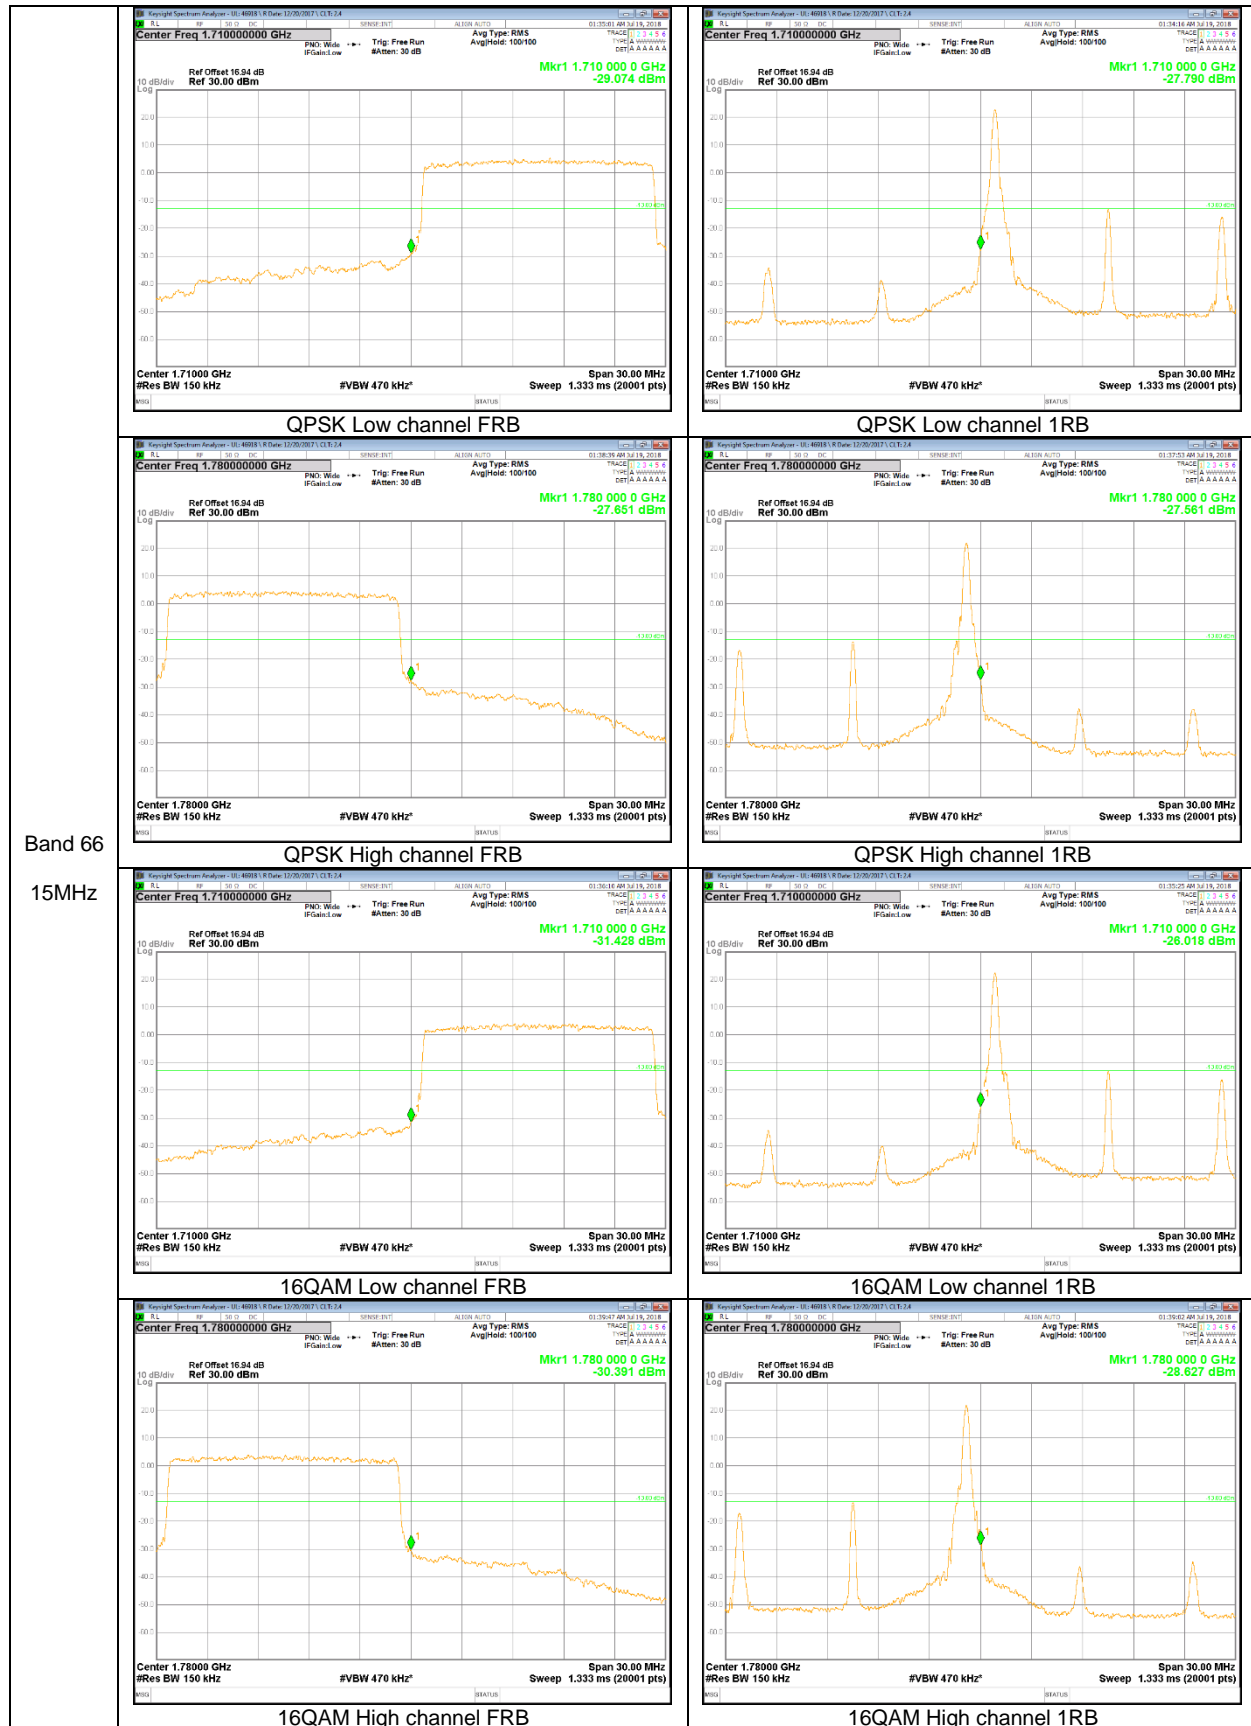

LTE Band 12

Band 12
10MHz

LTE Band 66

Band 66
 20MHz

Band 66
 3MHz

LTE Band 71

Band 71
 20MHz

9.2.2. EMISSION MASK RESULT

LTE Band 7

Band 7
20MHz

Band 7
 15MHz

QPSK Low channel FRB

QPSK Low channel 1RB

QPSK High channel FRB

QPSK High channel 1RB

16QAM Low channel FRB

16QAM Low channel 1RB

16QAM High channel FRB

16QAM High channel 1RB