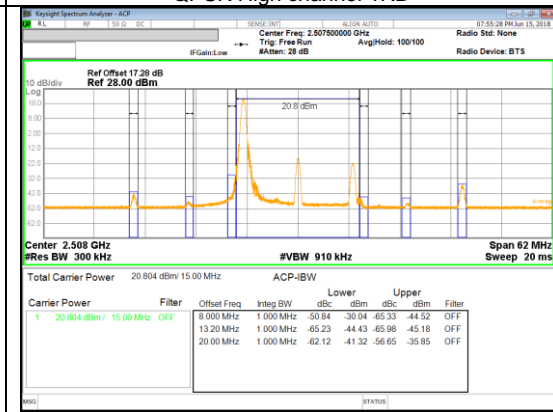

LTE Band 7

Band 7
20MHz

Band 7
 15MHz

QPSK Low channel FRB

QPSK Low channel 1RB

QPSK High channel FRB

QPSK High channel 1RB

16QAM Low channel FRB

16QAM Low channel 1RB

16QAM High channel FRB

16QAM High channel 1RB