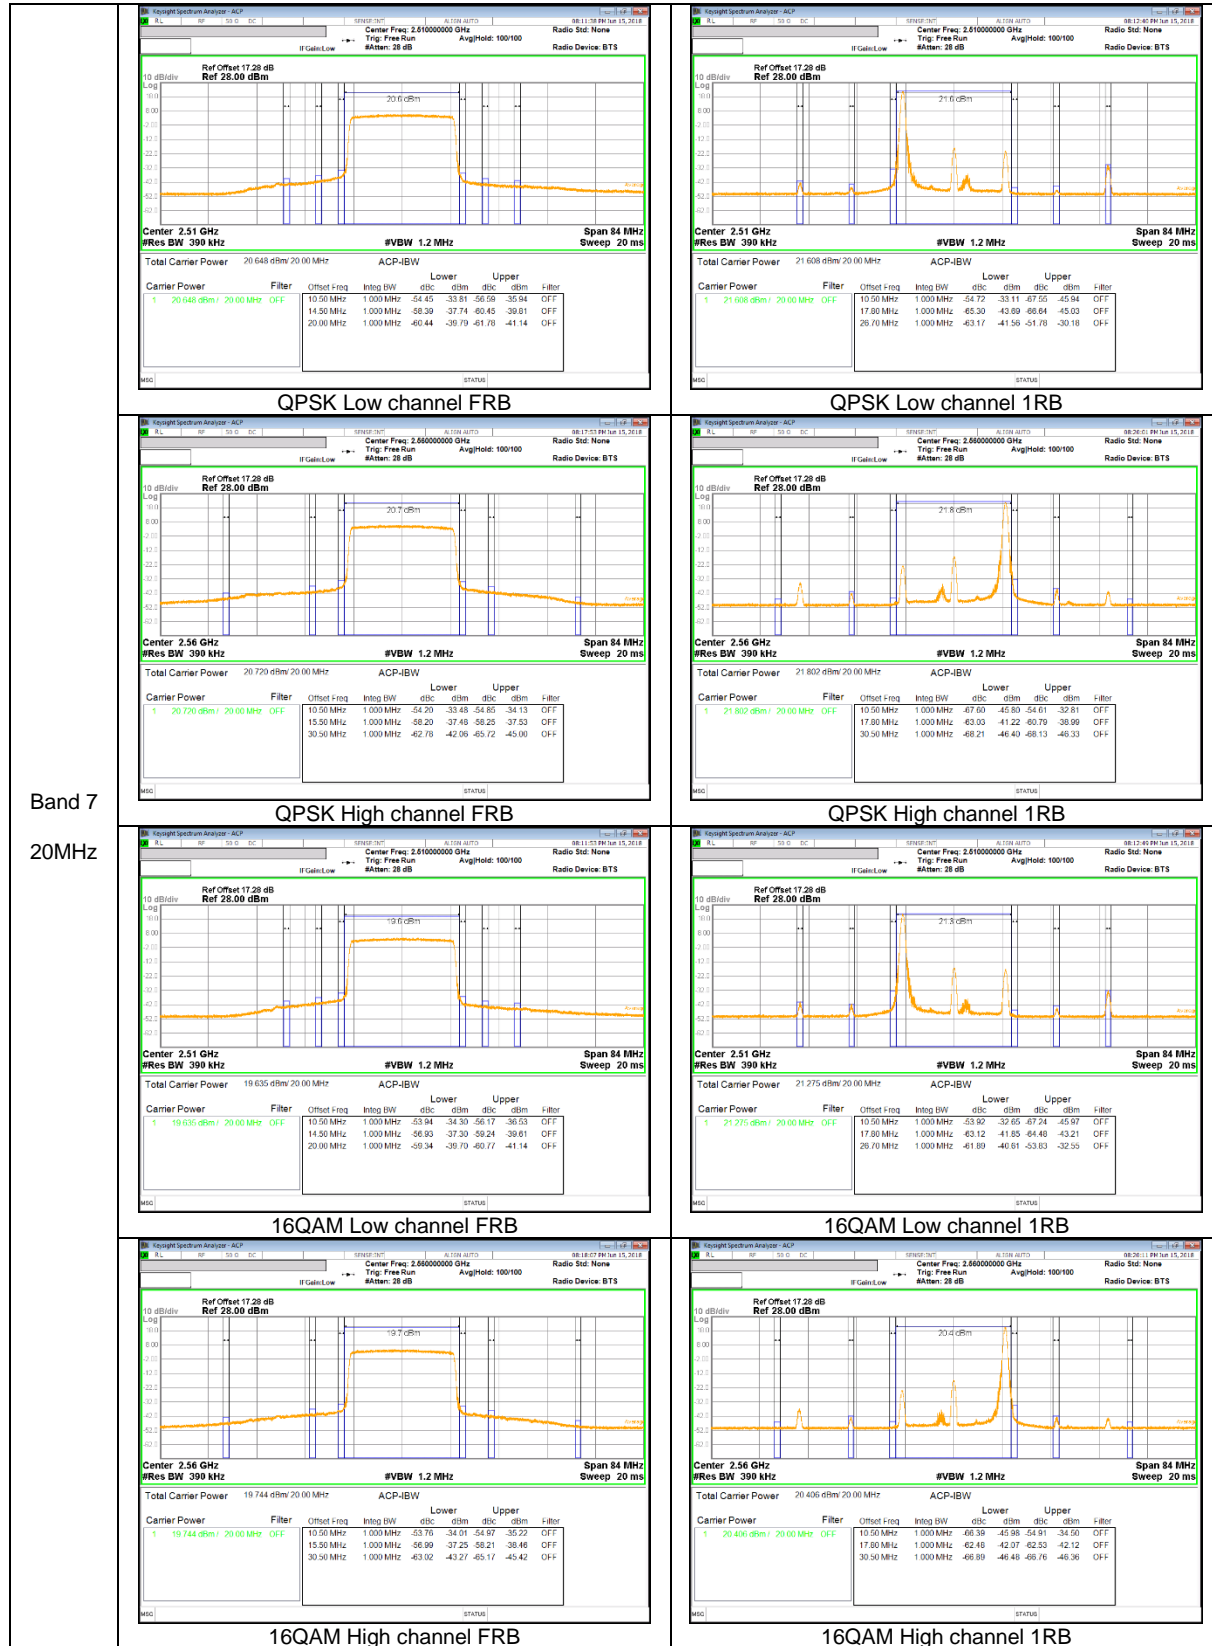

LTE Band 12

Band 12
10MHz

LTE Band 66

Band 66
 20MHz

Band 66
 3MHz

LTE Band 71

Band 71
 20MHz

9.2.2. EMISSION MASK RESULT

LTE Band 7

Band 7
20MHz

Band 7
 15MHz

QPSK Low channel FRB

QPSK Low channel 1RB

QPSK High channel FRB

QPSK High channel 1RB

16QAM Low channel FRB

16QAM Low channel 1RB

16QAM High channel FRB

16QAM High channel 1RB