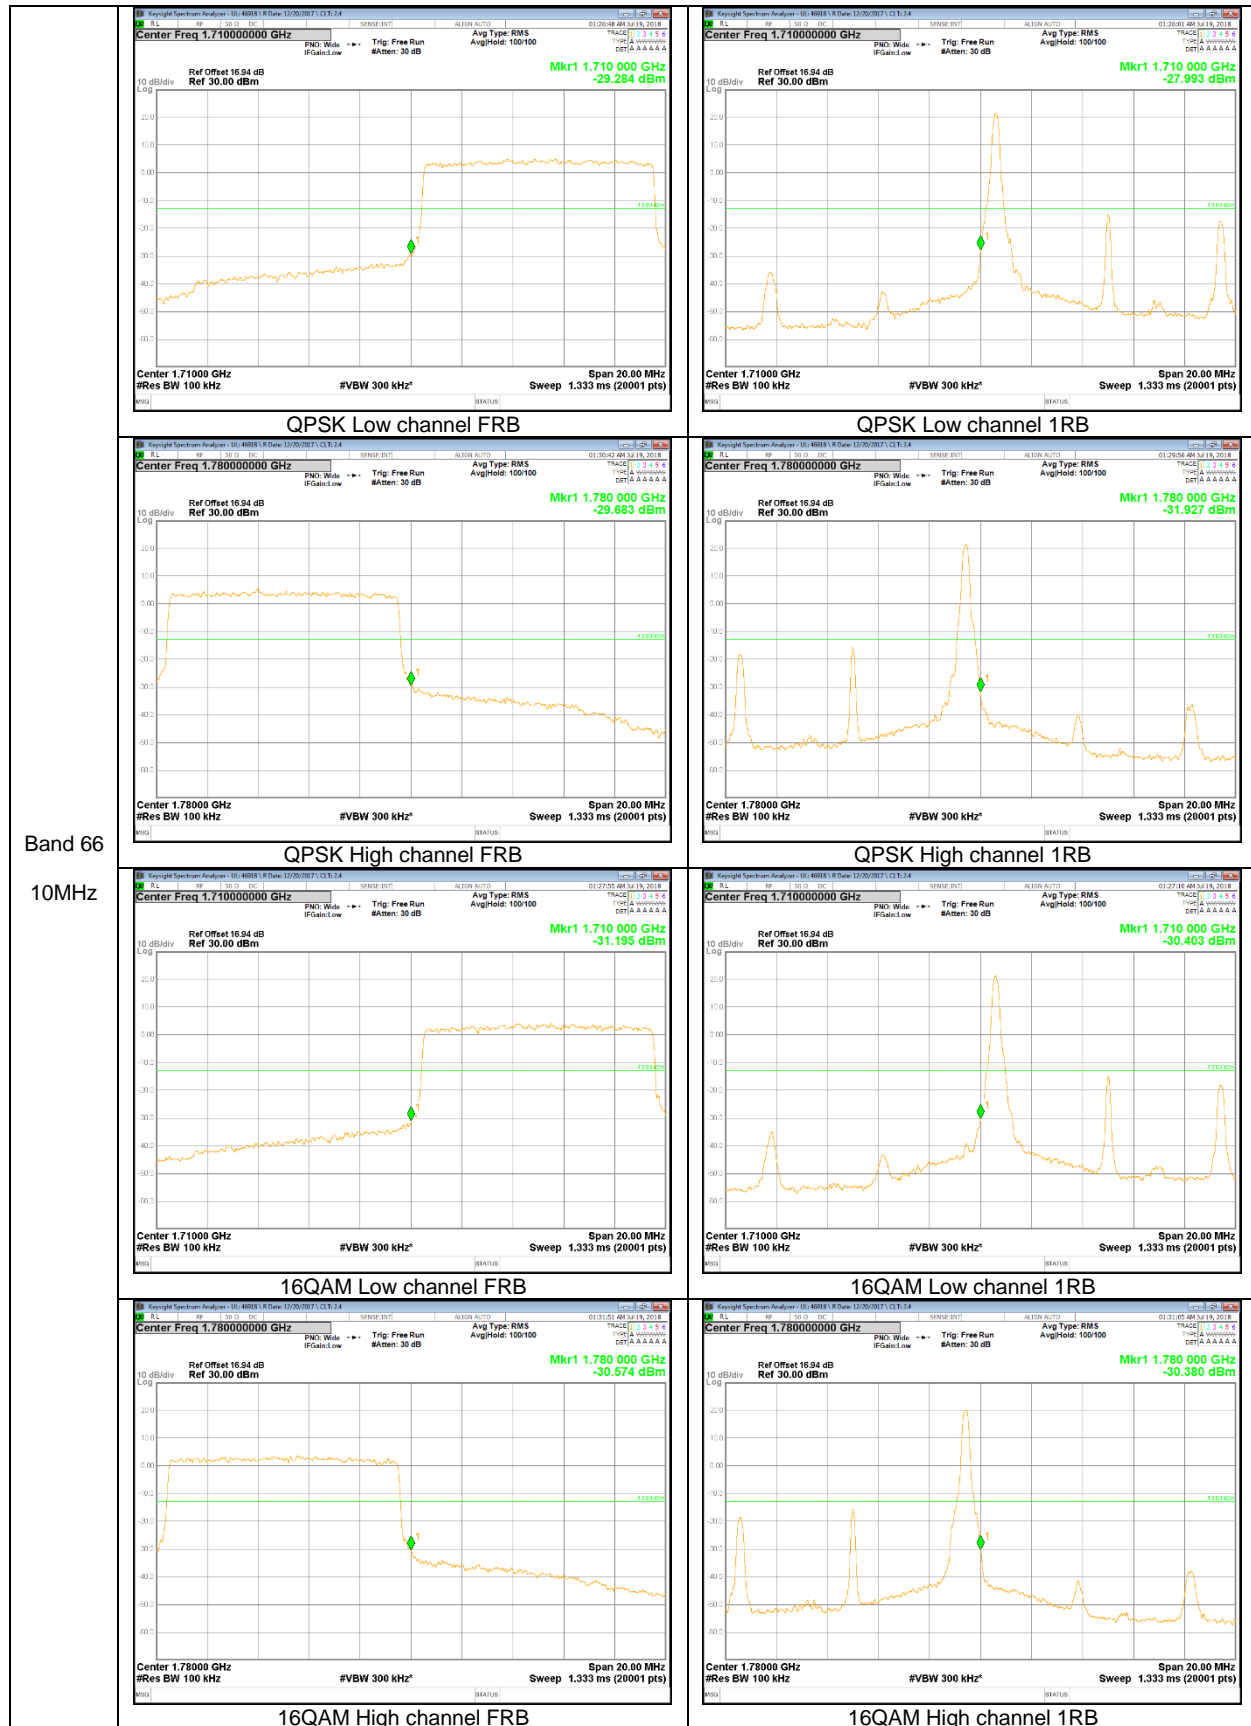

LTE Band 12

Band 12
10MHz

LTE Band 66

Band 66
 20MHz

Band 66
 3MHz

LTE Band 71

Band 71
 20MHz

9.2.2. EMISSION MASK RESULT

LTE Band 7

Band 7
20MHz

Band 7
 15MHz

QPSK Low channel FRB

QPSK Low channel 1RB

QPSK High channel FRB

QPSK High channel 1RB

16QAM Low channel FRB

16QAM Low channel 1RB

16QAM High channel FRB

16QAM High channel 1RB