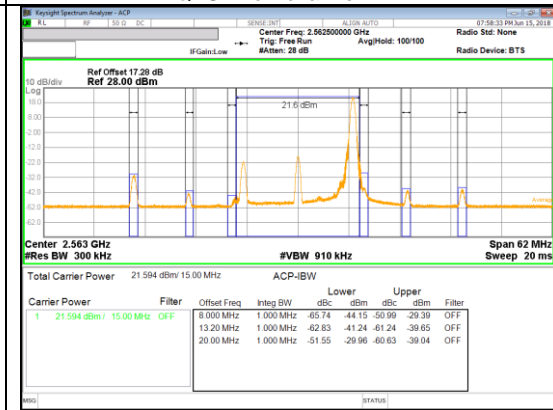

LTE Band 7

Band 7
20MHz

Band 7
 15MHz

QPSK Low channel FRB

QPSK Low channel 1RB

QPSK High channel FRB

QPSK High channel 1RB

16QAM Low channel FRB

16QAM Low channel 1RB

16QAM High channel FRB

16QAM High channel 1RB