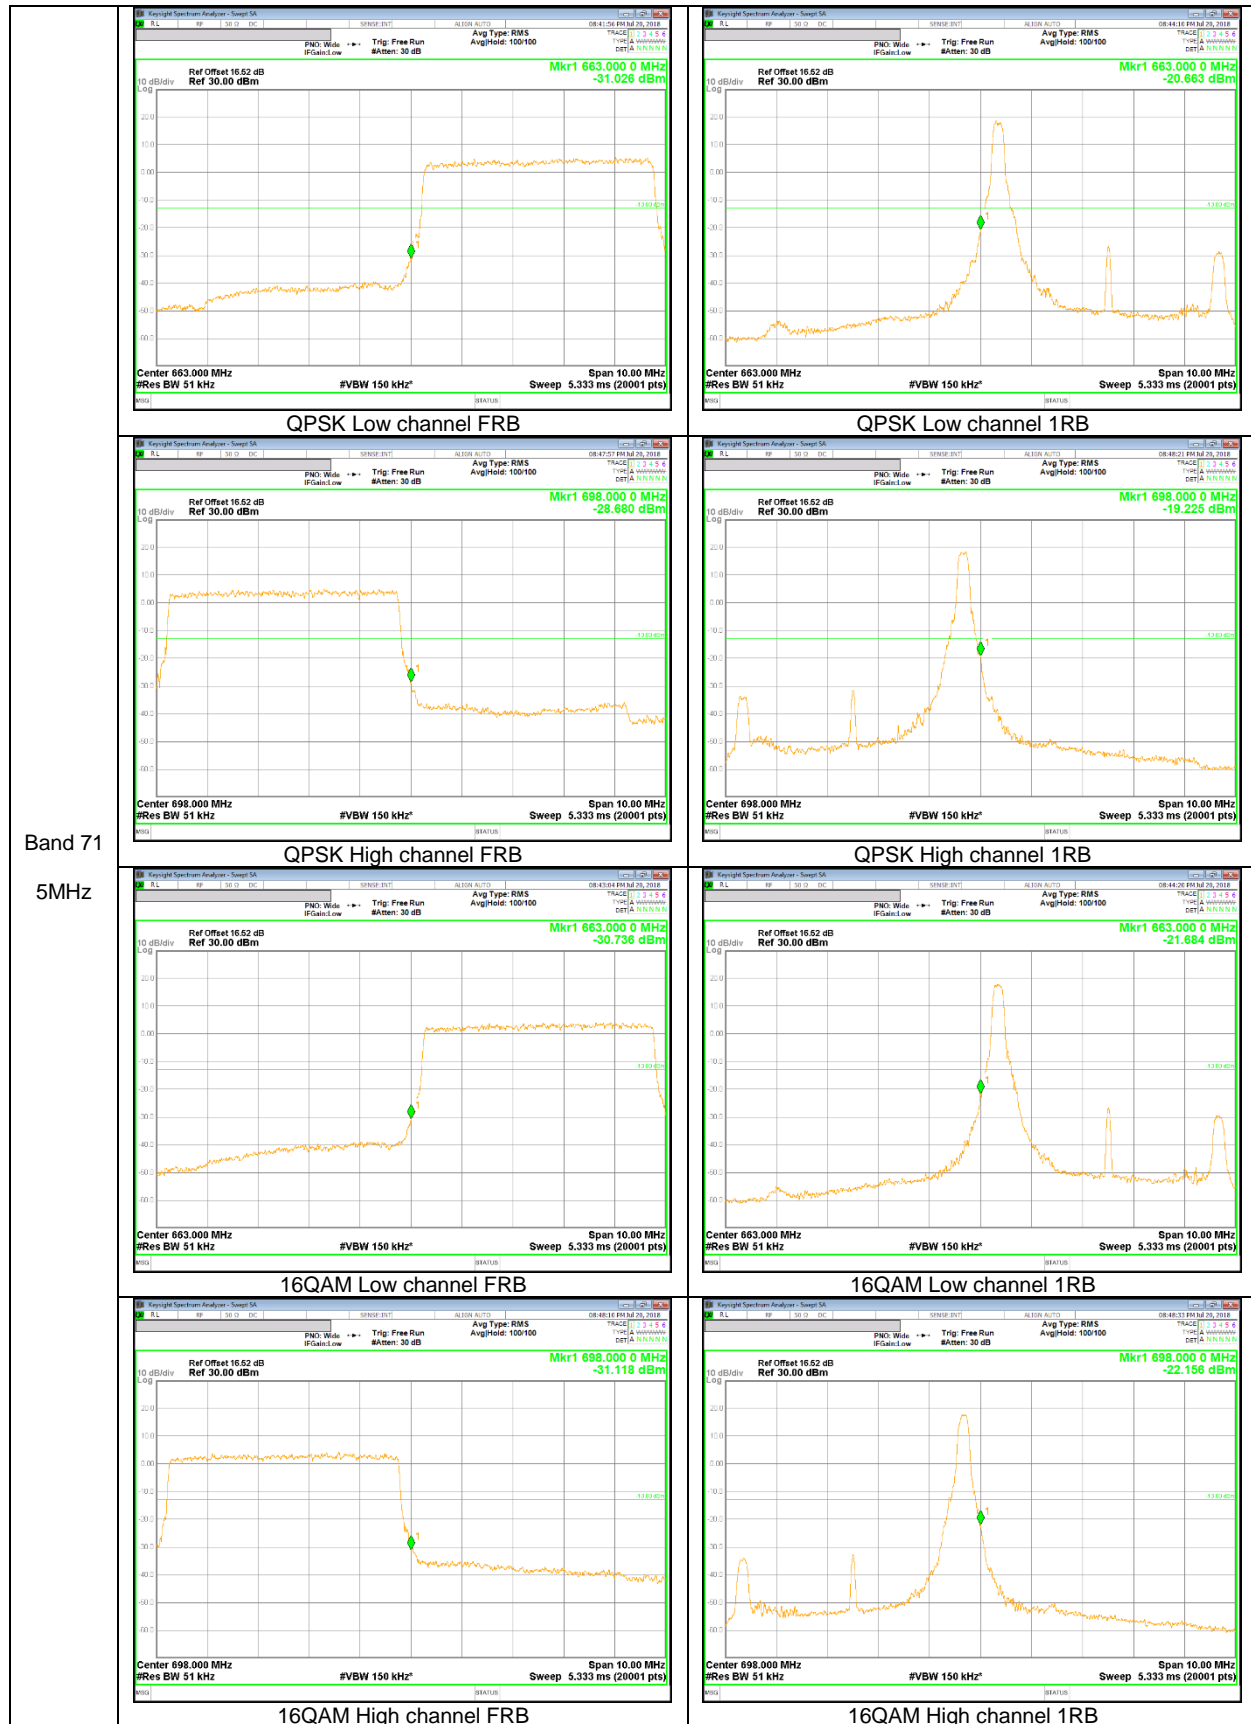

LTE Band 12

Band 12
10MHz

LTE Band 66

Band 66
 20MHz

Band 66
 3MHz

LTE Band 71

Band 71
 20MHz

9.2.2. EMISSION MASK RESULT

LTE Band 7

Band 7
20MHz

Band 7
 15MHz

QPSK Low channel FRB

QPSK Low channel 1RB

QPSK High channel FRB

QPSK High channel 1RB

16QAM Low channel FRB

16QAM Low channel 1RB

16QAM High channel FRB

16QAM High channel 1RB