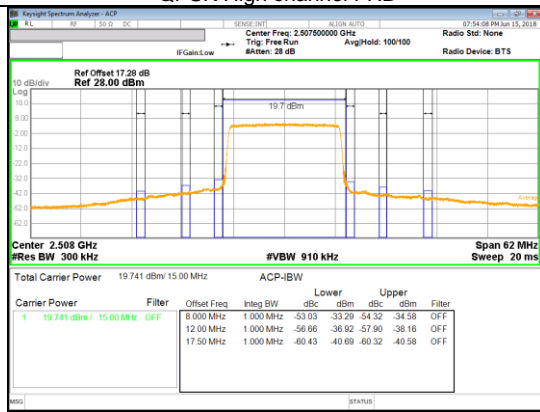

LTE Band 7

Band 7
20MHz

Band 7
 15MHz

QPSK Low channel FRB

QPSK Low channel 1RB

QPSK High channel FRB

QPSK High channel 1RB

16QAM Low channel FRB

16QAM Low channel 1RB

16QAM High channel FRB

16QAM High channel 1RB