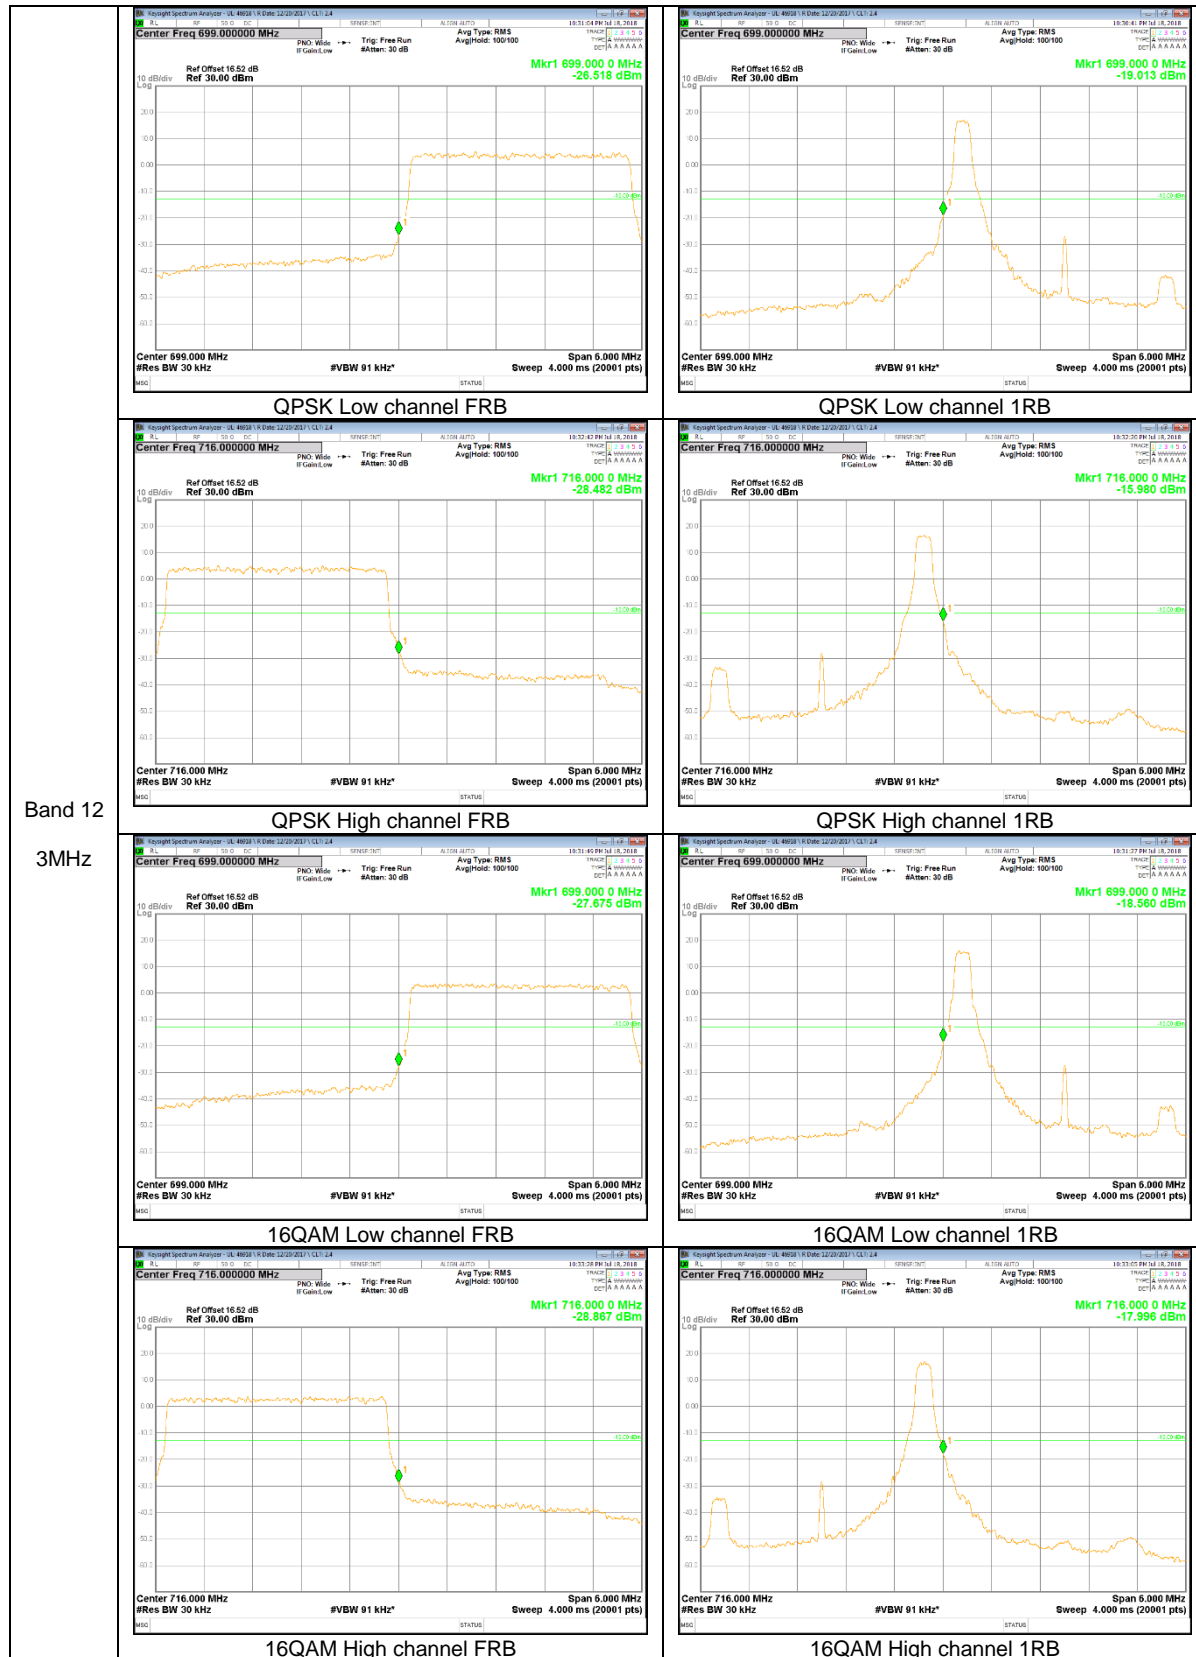

LTE Band 12

Band 12
10MHz

LTE Band 66

Band 66
 20MHz

Band 66
 3MHz

LTE Band 71

Band 71
 20MHz

9.2.2. EMISSION MASK RESULT

LTE Band 7

Band 7
20MHz

Band 7
 15MHz

QPSK Low channel FRB

QPSK Low channel 1RB

QPSK High channel FRB

QPSK High channel 1RB

16QAM Low channel FRB

16QAM Low channel 1RB

16QAM High channel FRB

16QAM High channel 1RB