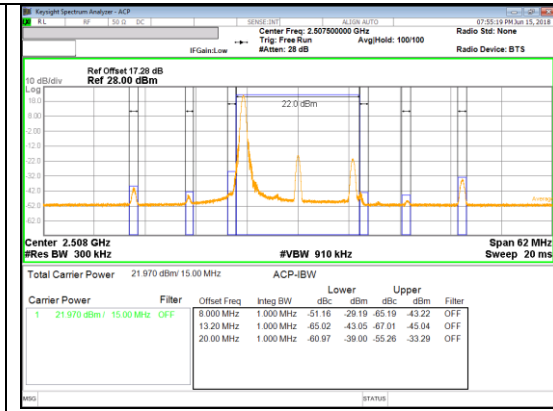

LTE Band 7

Band 7
20MHz

Band 7
 15MHz

QPSK Low channel FRB

QPSK Low channel 1RB

QPSK High channel FRB

QPSK High channel 1RB

16QAM Low channel FRB

16QAM Low channel 1RB

16QAM High channel FRB

16QAM High channel 1RB