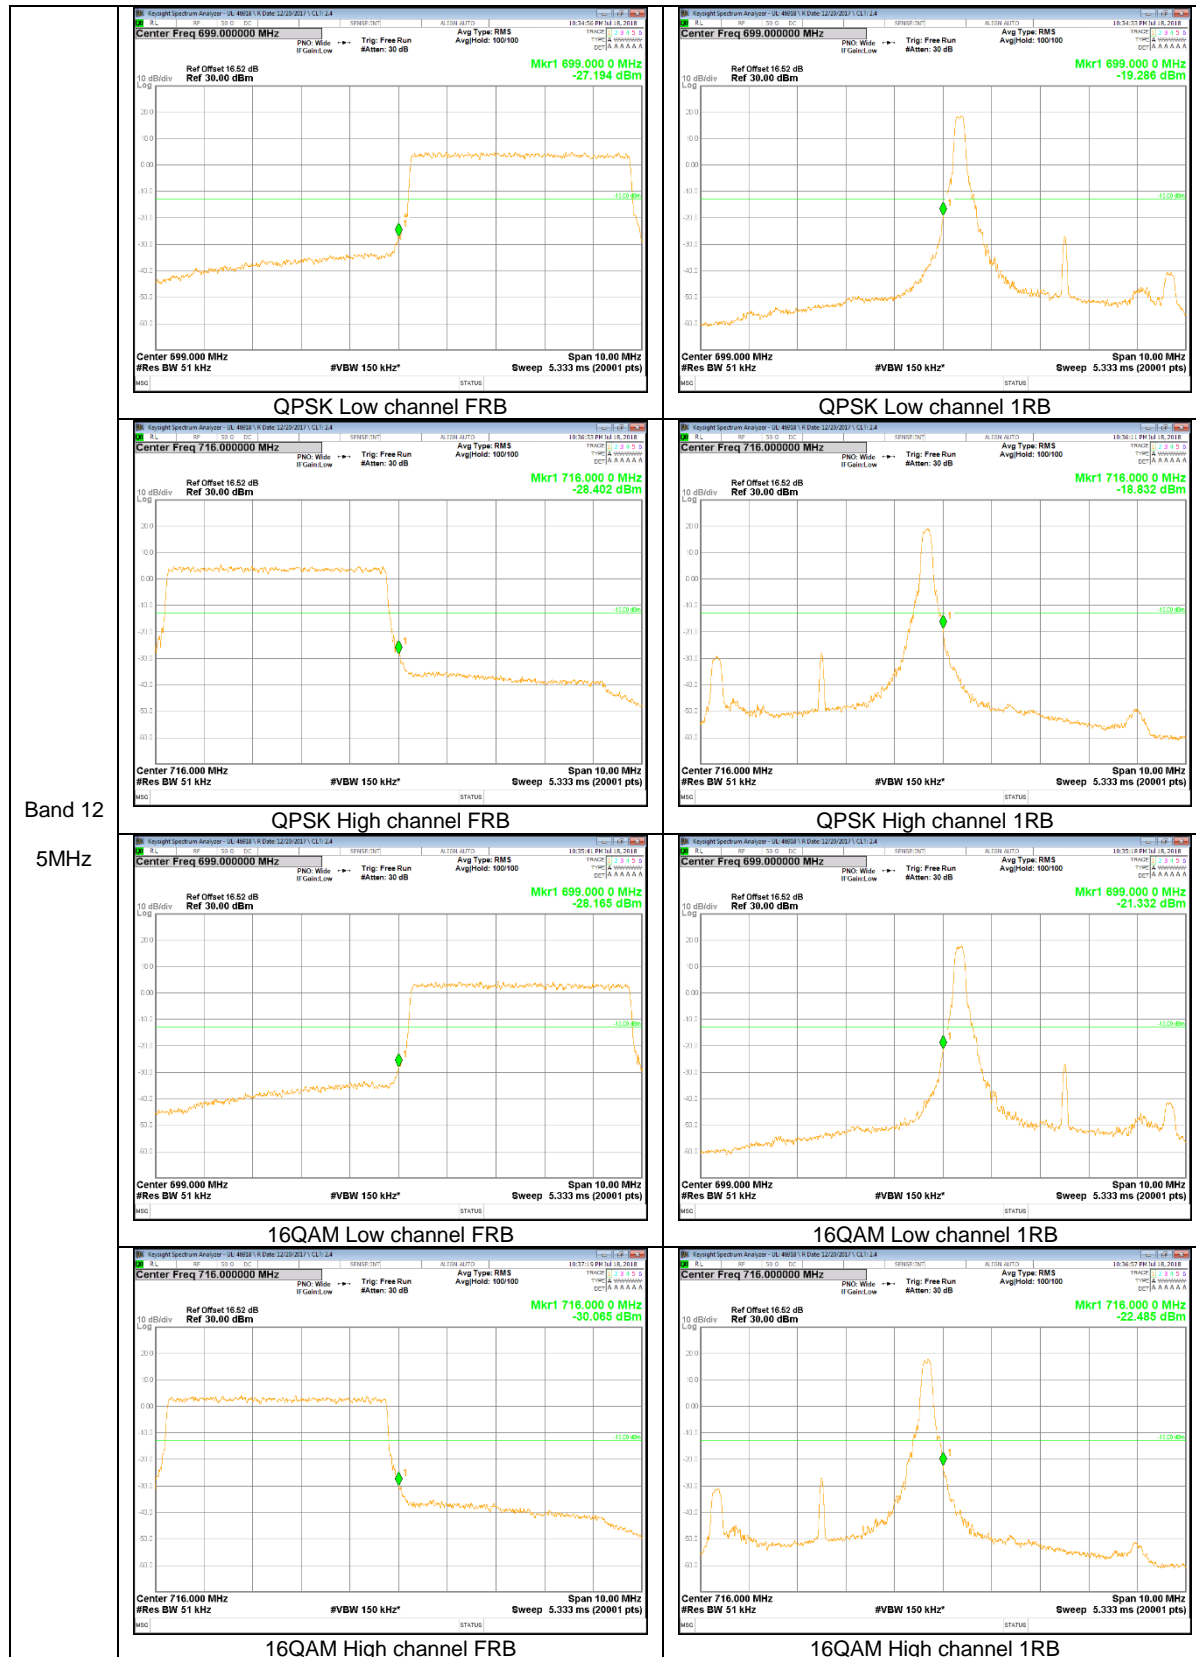

LTE Band 12

Band 12
10MHz

LTE Band 66

Band 66
 20MHz

Band 66
 3MHz

LTE Band 71

Band 71
 20MHz

9.2.2. EMISSION MASK RESULT

LTE Band 7

Band 7
20MHz

Band 7
 15MHz

QPSK Low channel FRB

QPSK Low channel 1RB

QPSK High channel FRB

QPSK High channel 1RB

16QAM Low channel FRB

16QAM Low channel 1RB

16QAM High channel FRB

16QAM High channel 1RB