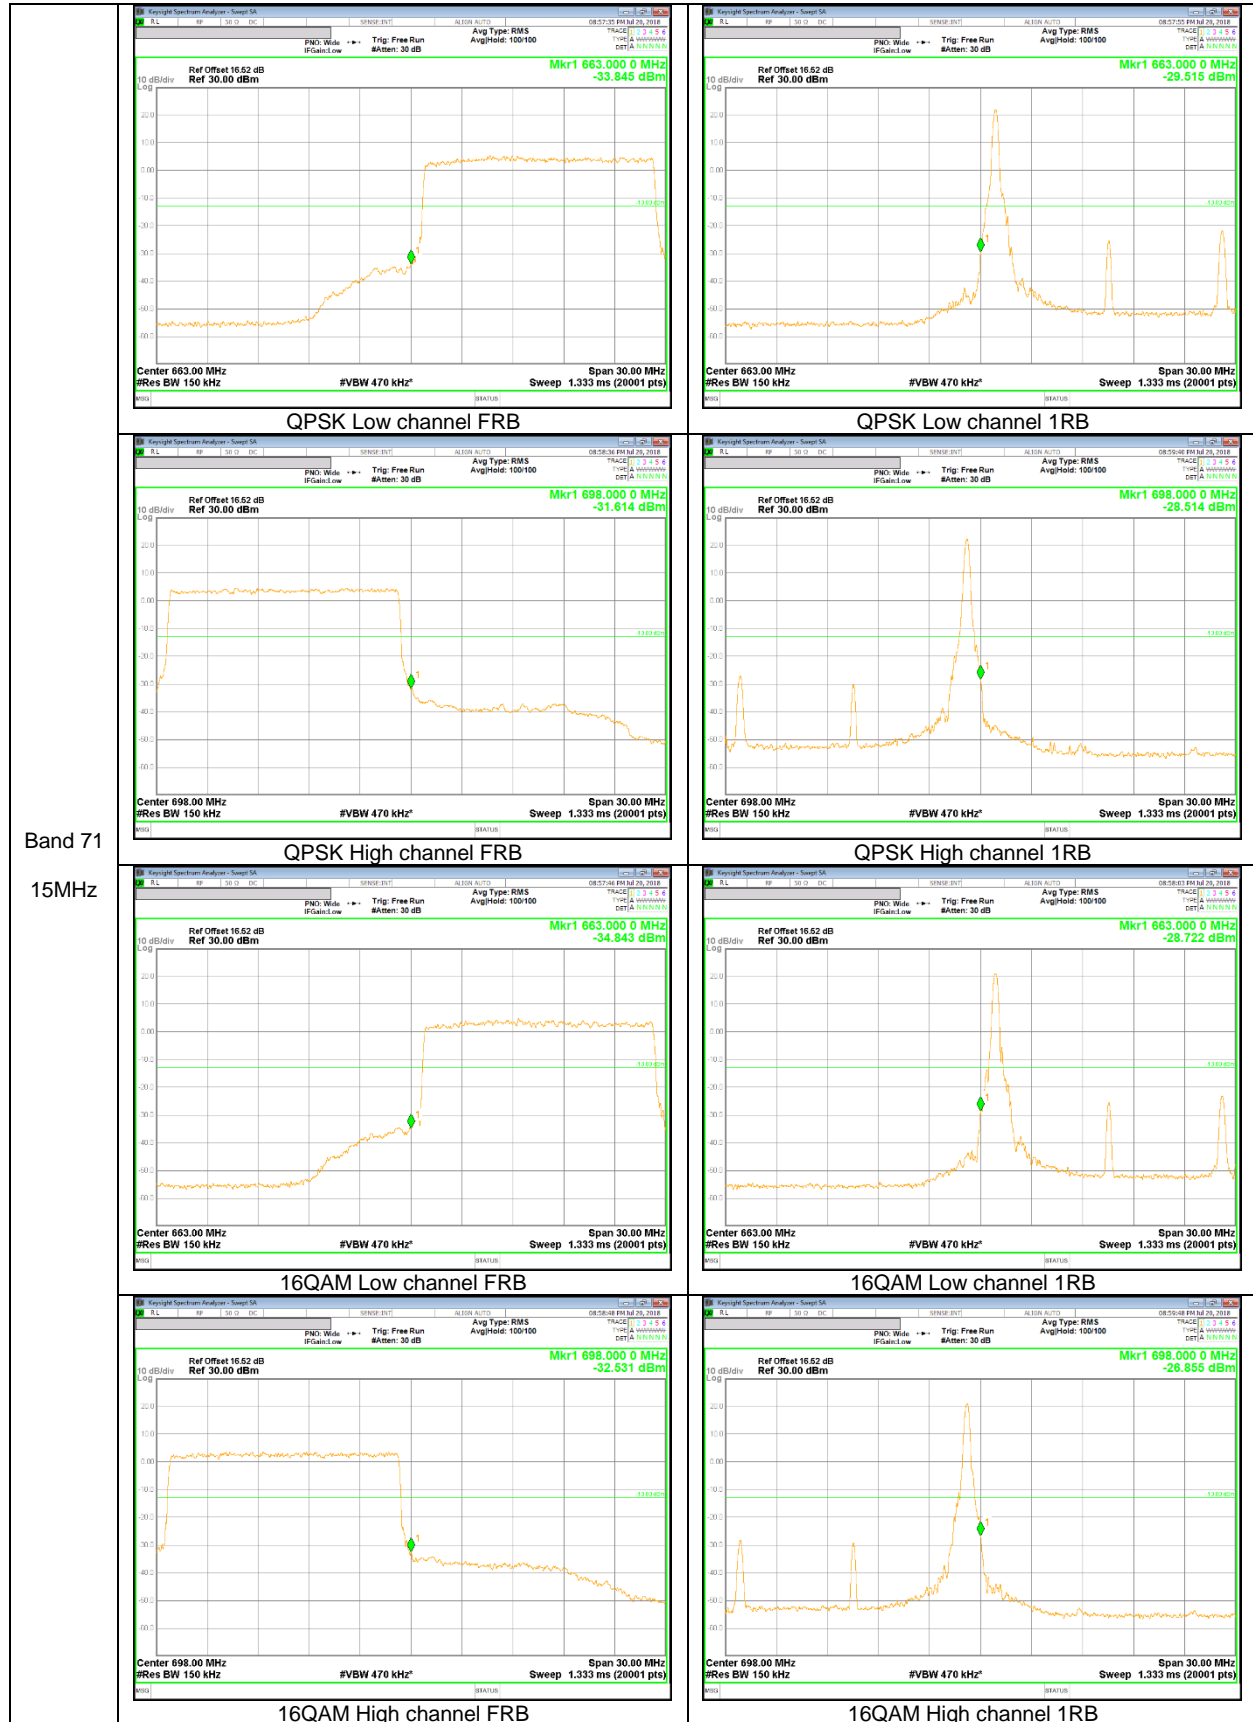

LTE Band 12

Band 12
10MHz

LTE Band 66

Band 66
 20MHz

Band 66
 3MHz

LTE Band 71

Band 71
 20MHz

9.2.2. EMISSION MASK RESULT

LTE Band 7

Band 7
20MHz

Band 7
 15MHz

QPSK Low channel FRB

QPSK Low channel 1RB

QPSK High channel FRB

QPSK High channel 1RB

16QAM Low channel FRB

16QAM Low channel 1RB

16QAM High channel FRB

16QAM High channel 1RB