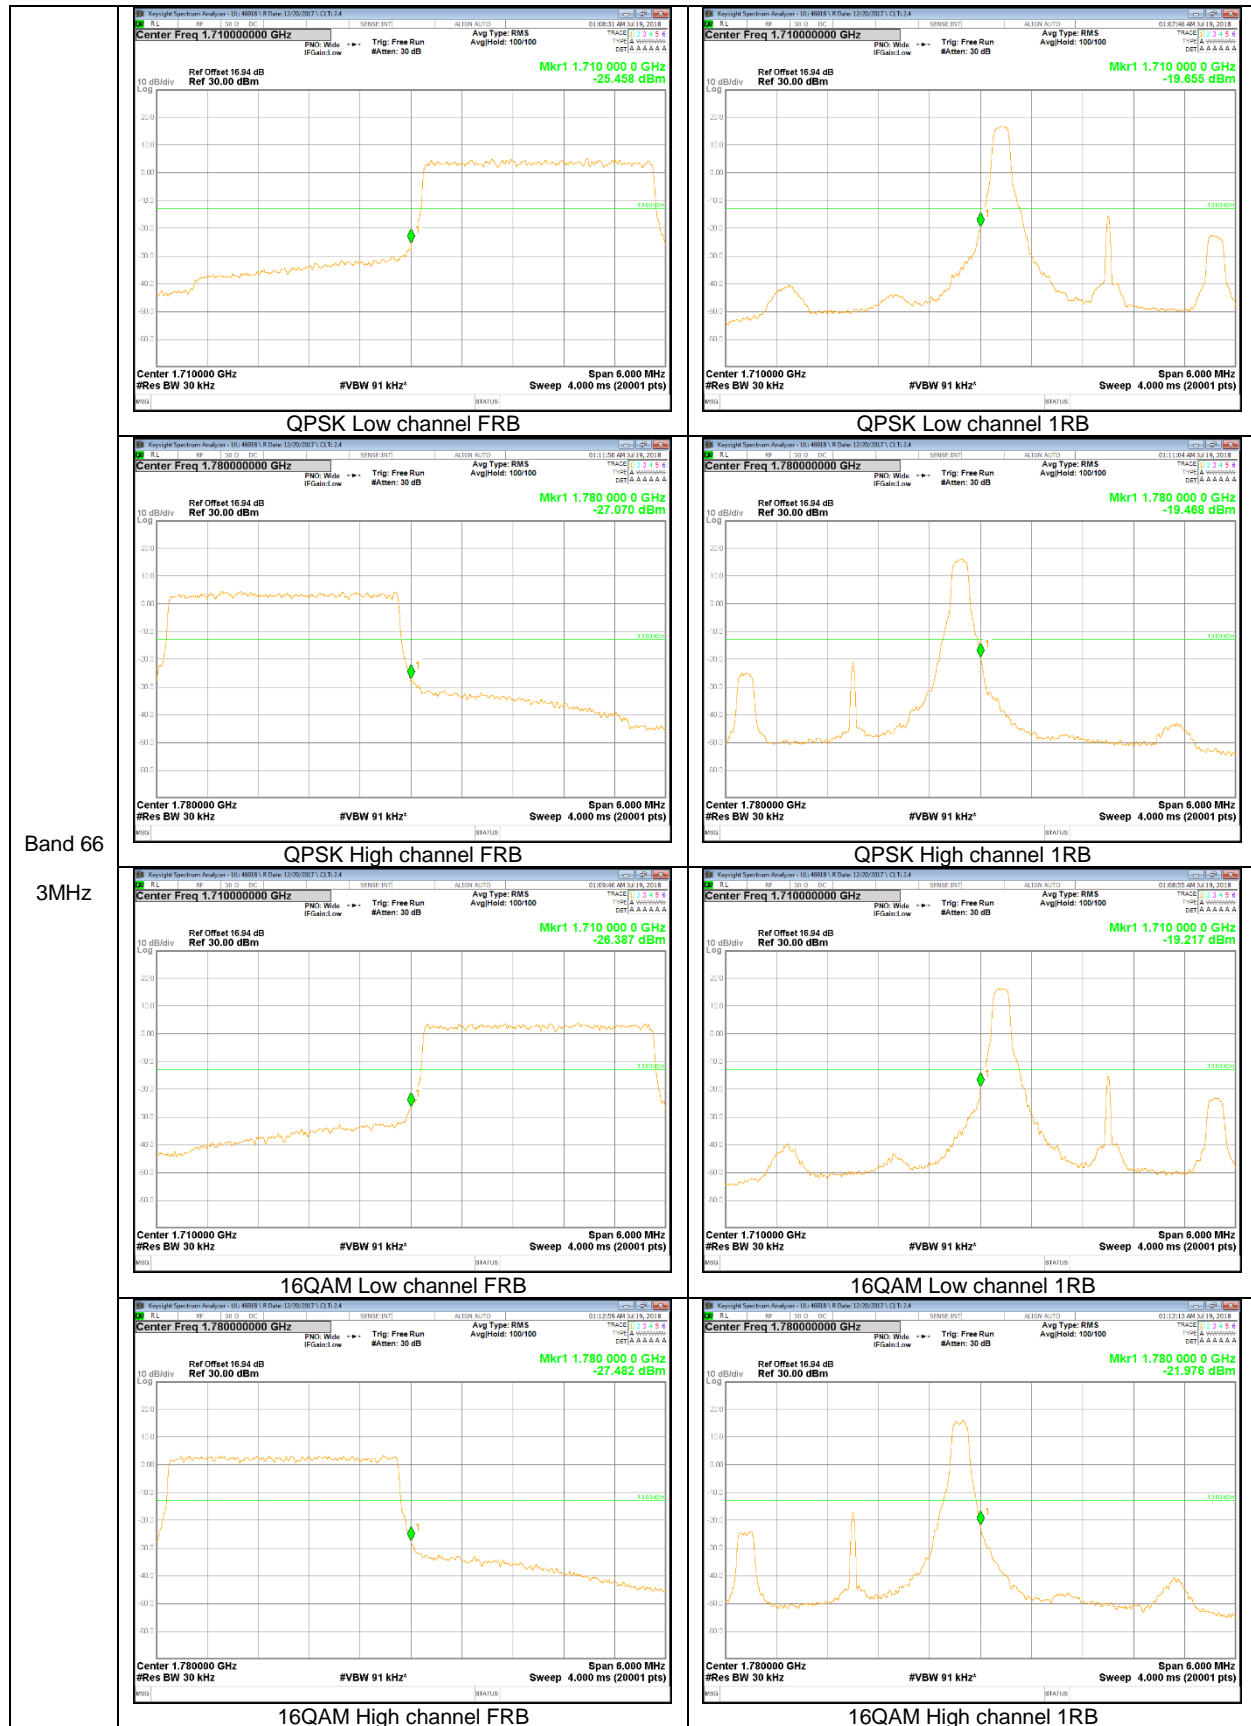

LTE Band 12

Band 12
10MHz

LTE Band 66

Band 66
 20MHz

Band 66
 3MHz

LTE Band 71

Band 71
 20MHz

9.2.2. EMISSION MASK RESULT

LTE Band 7

Band 7
20MHz

Band 7
 15MHz

QPSK Low channel FRB

QPSK Low channel 1RB

QPSK High channel FRB

QPSK High channel 1RB

16QAM Low channel FRB

16QAM Low channel 1RB

16QAM High channel FRB

16QAM High channel 1RB