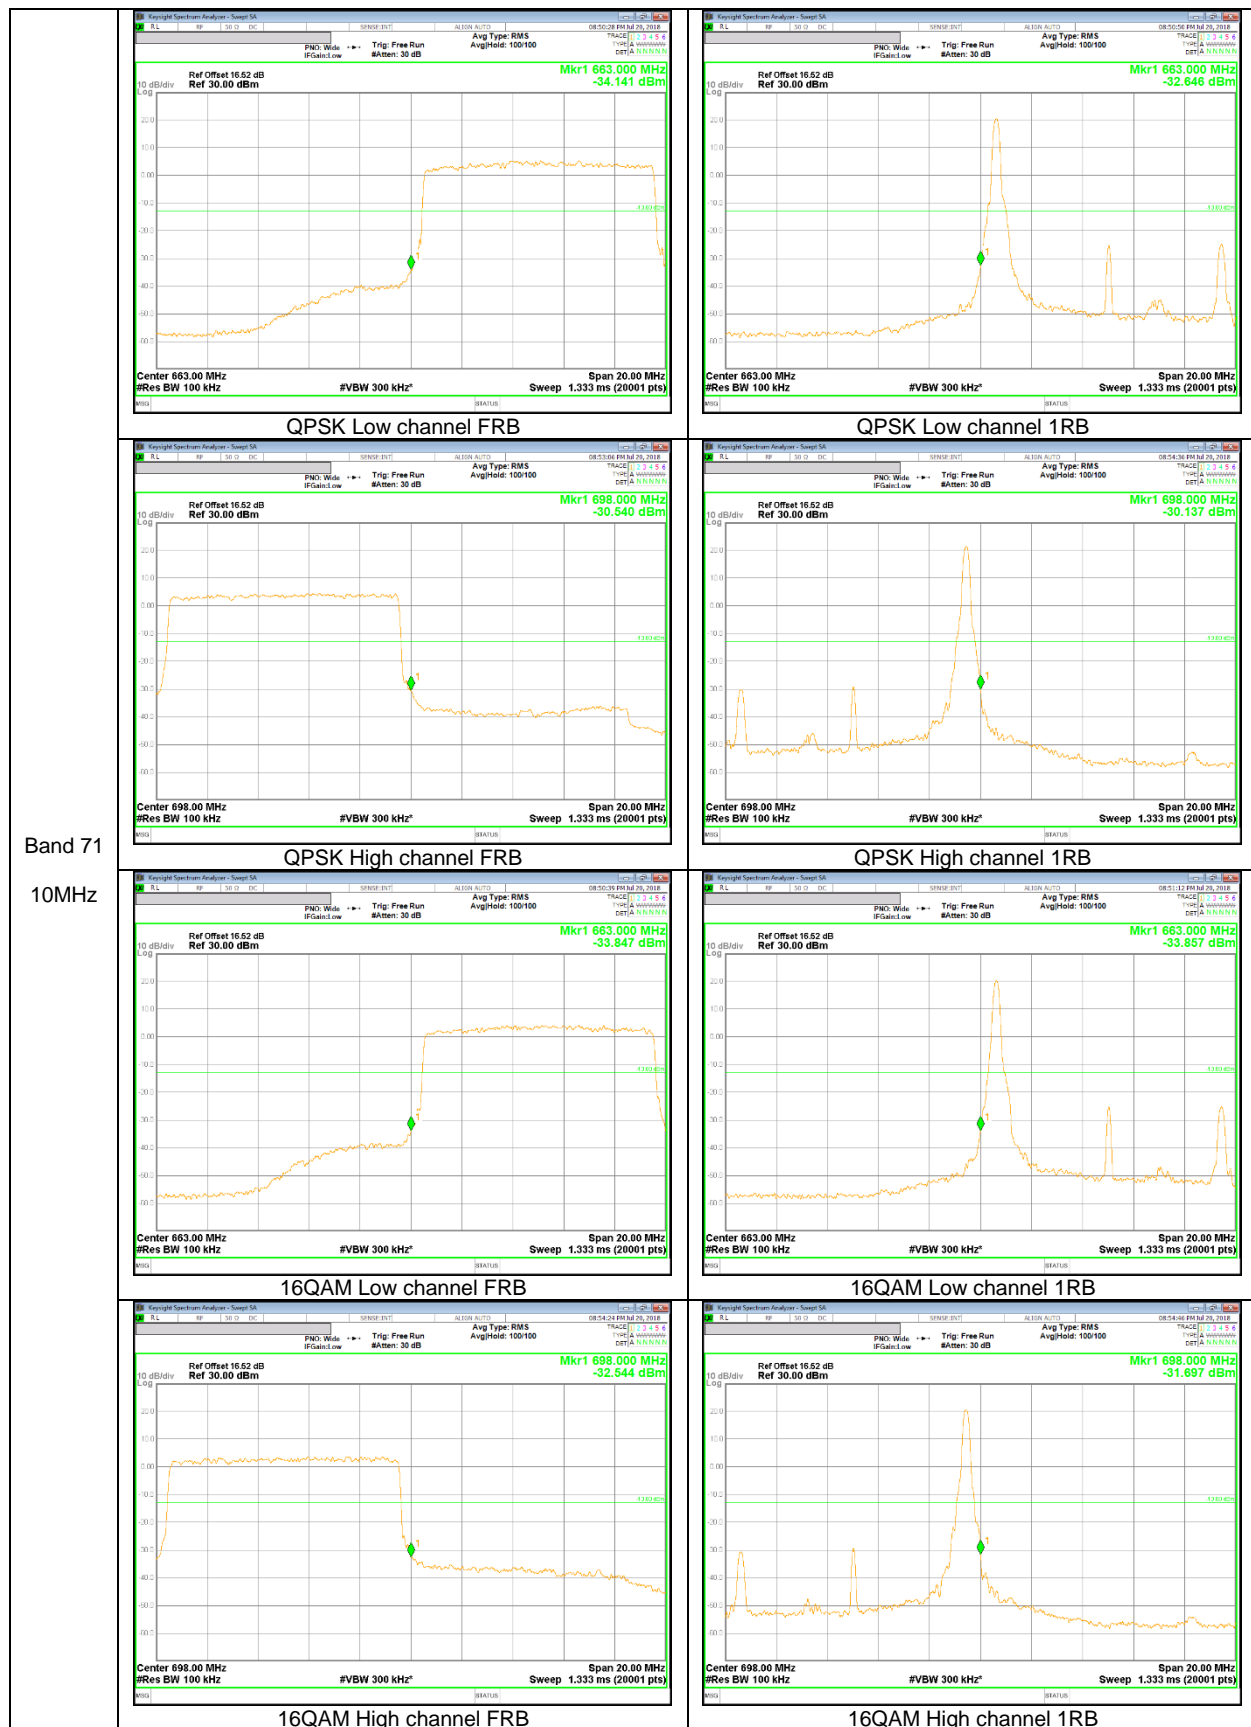

LTE Band 12

Band 12
10MHz

LTE Band 66

Band 66
 20MHz

Band 66
 3MHz

LTE Band 71

Band 71
 20MHz

9.2.2. EMISSION MASK RESULT

LTE Band 7

Band 7
20MHz

Band 7
 15MHz

QPSK Low channel FRB

QPSK Low channel 1RB

QPSK High channel FRB

QPSK High channel 1RB

16QAM Low channel FRB

16QAM Low channel 1RB

16QAM High channel FRB

16QAM High channel 1RB