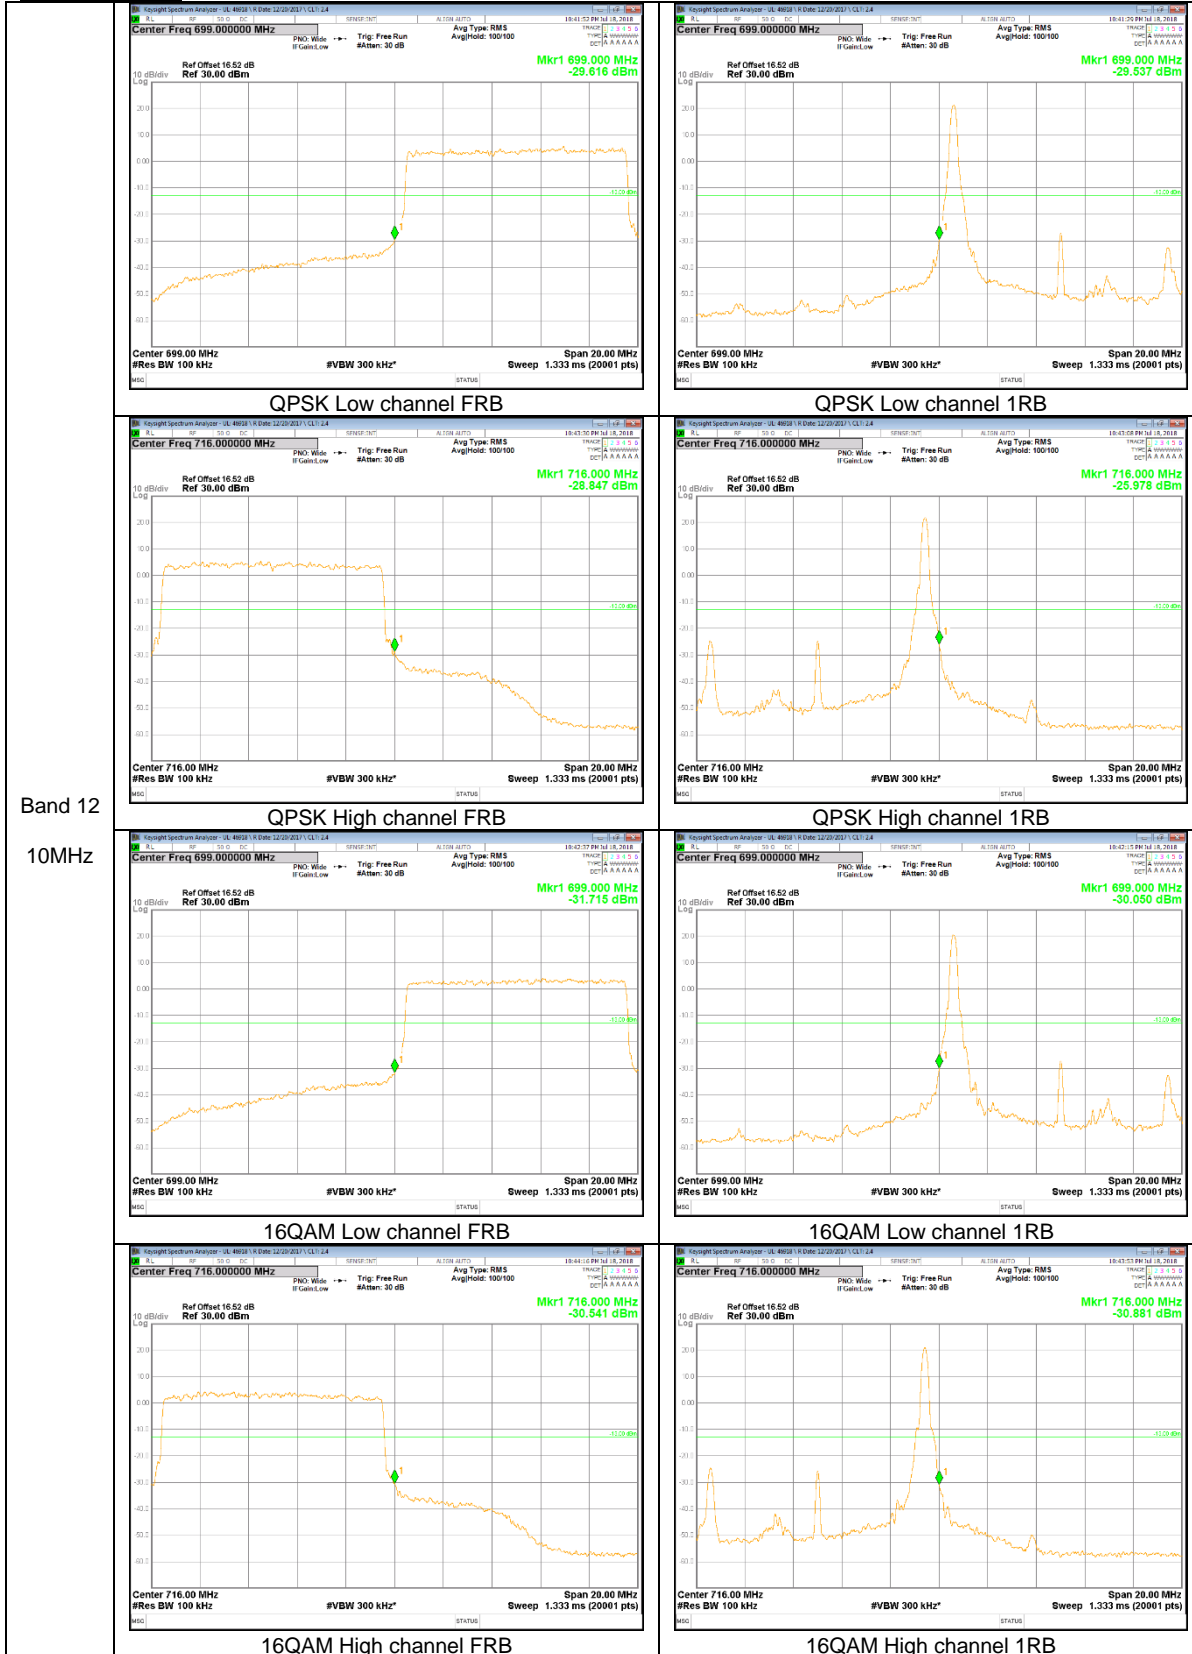

LTE Band 12

Band 12
10MHz

LTE Band 66

Band 66
 20MHz

Band 66
 3MHz

LTE Band 71

Band 71
 20MHz

9.2.2. EMISSION MASK RESULT

LTE Band 7

Band 7
20MHz

Band 7
 15MHz

QPSK Low channel FRB

QPSK Low channel 1RB

QPSK High channel FRB

QPSK High channel 1RB

16QAM Low channel FRB

16QAM Low channel 1RB

16QAM High channel FRB

16QAM High channel 1RB