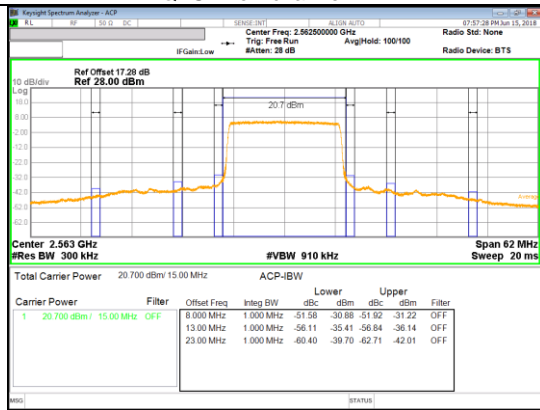

LTE Band 7

Band 7
20MHz

Band 7
 15MHz

QPSK Low channel FRB

QPSK Low channel 1RB

QPSK High channel FRB

QPSK High channel 1RB

16QAM Low channel FRB

16QAM Low channel 1RB

16QAM High channel FRB

16QAM High channel 1RB