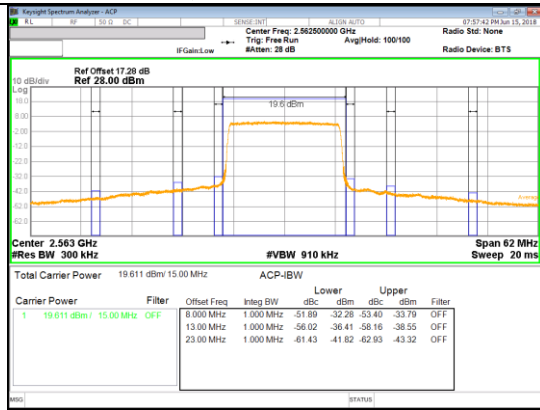

LTE Band 7

Band 7
20MHz

Band 7
 15MHz

QPSK Low channel FRB

QPSK Low channel 1RB

QPSK High channel FRB

QPSK High channel 1RB

16QAM Low channel FRB

16QAM Low channel 1RB

16QAM High channel FRB

16QAM High channel 1RB