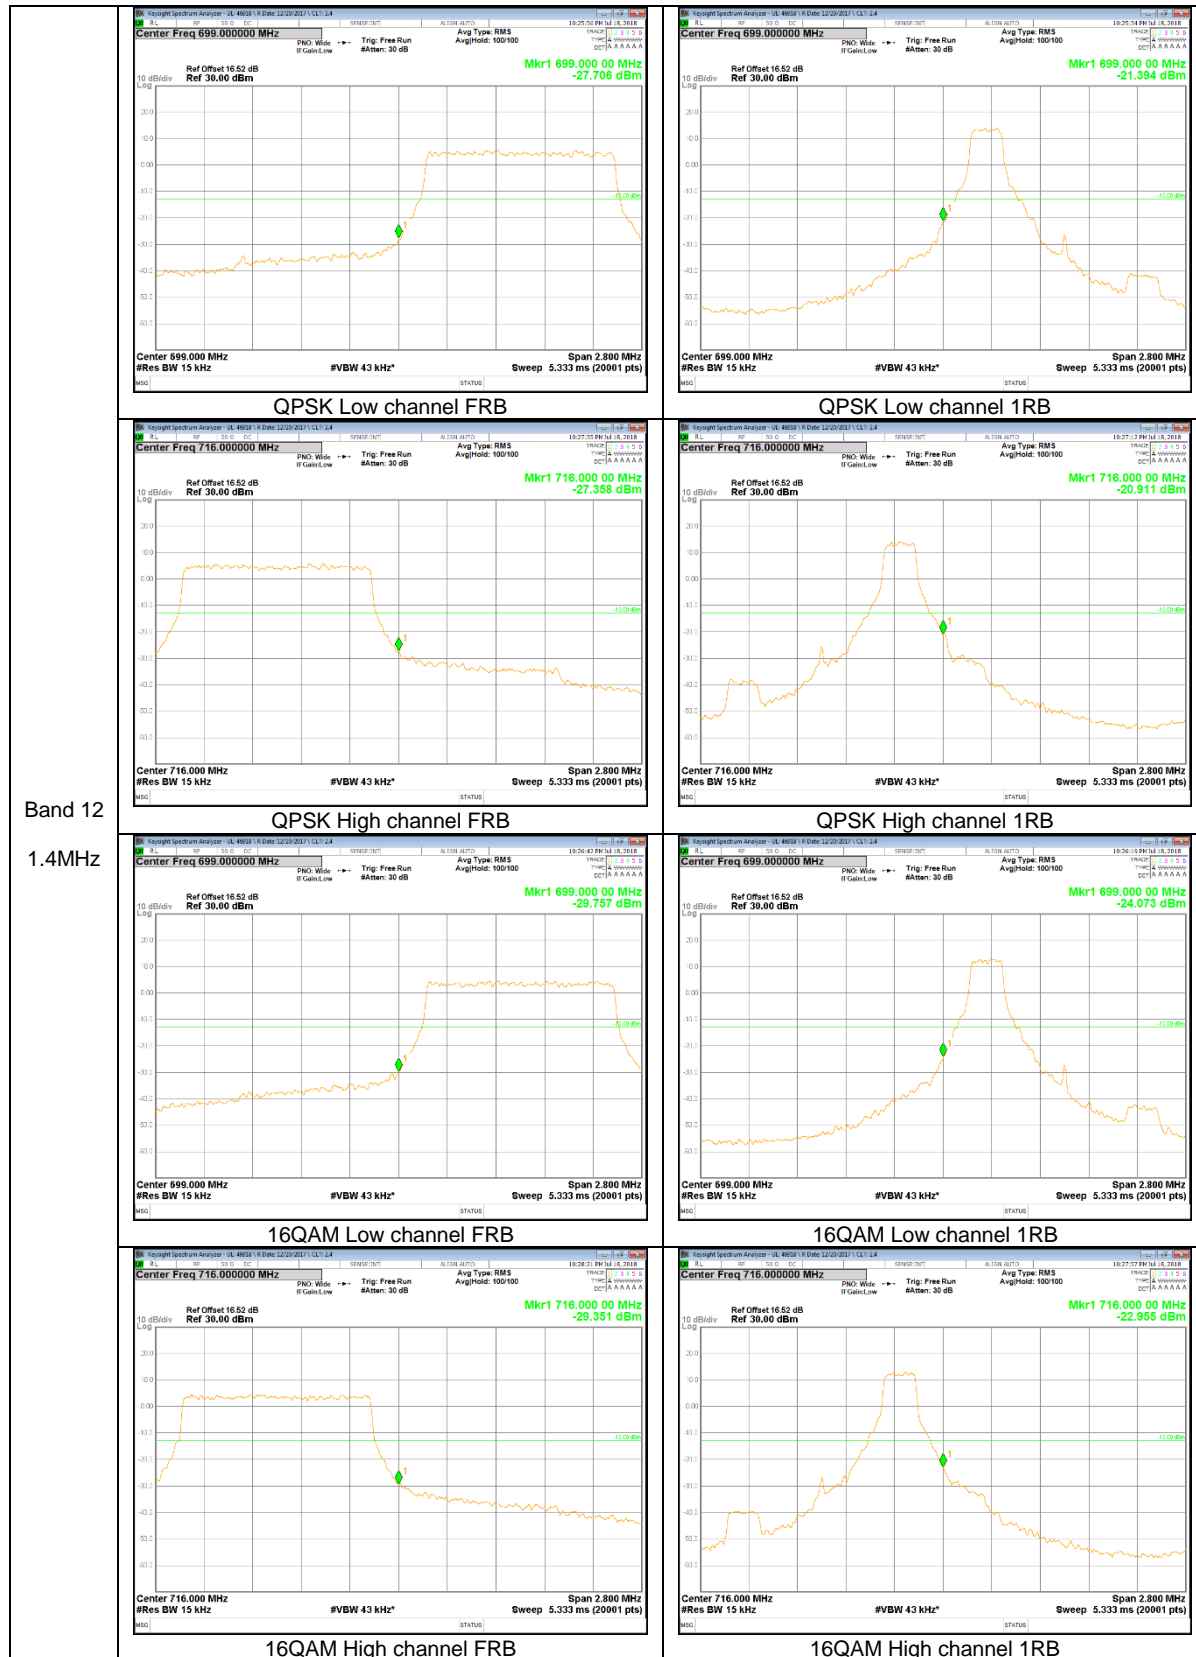

LTE Band 12

Band 12
10MHz

LTE Band 66

Band 66
 20MHz

Band 66
 3MHz

LTE Band 71

Band 71
 20MHz

9.2.2. EMISSION MASK RESULT

LTE Band 7

Band 7
20MHz

Band 7
 15MHz

QPSK Low channel FRB

QPSK Low channel 1RB

QPSK High channel FRB

QPSK High channel 1RB

16QAM Low channel FRB

16QAM Low channel 1RB

16QAM High channel FRB

16QAM High channel 1RB