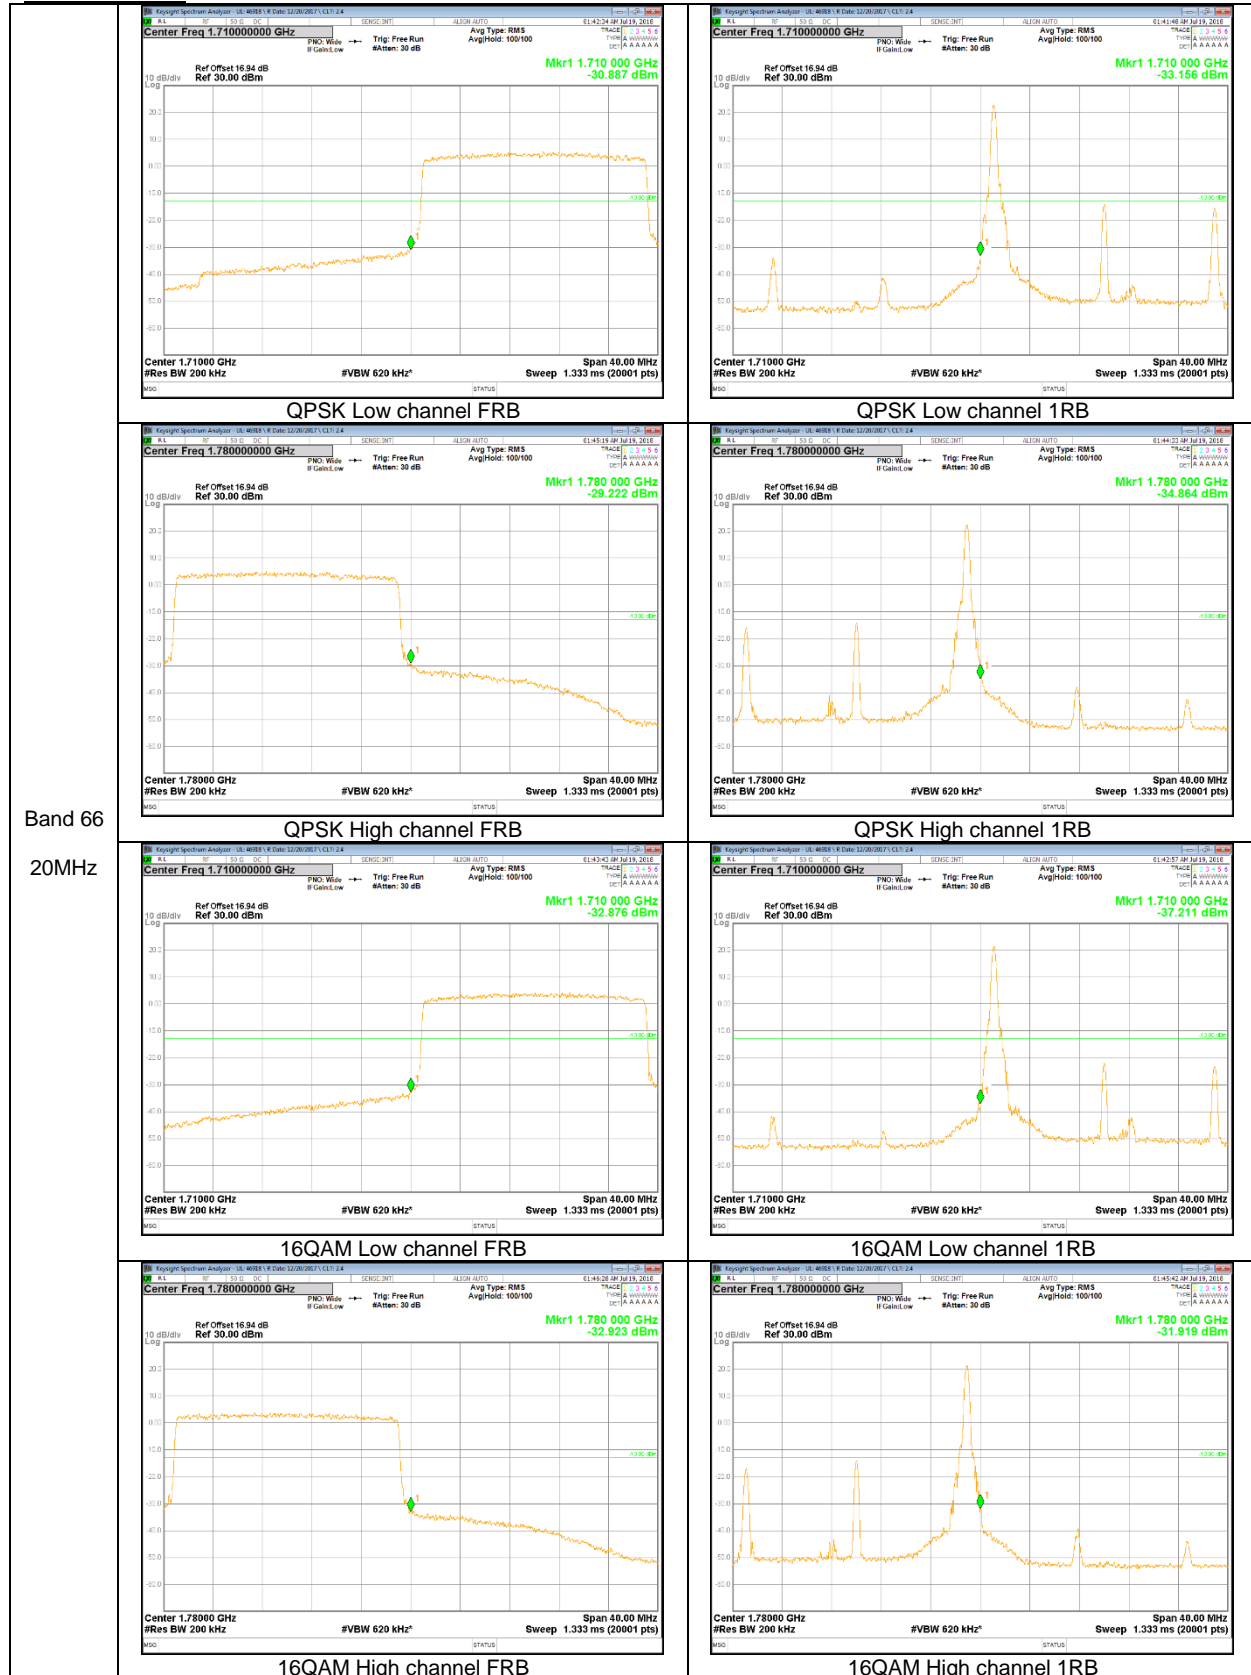

LTE Band 12

Band 12
10MHz

LTE Band 66

Band 66
 20MHz

Band 66
 3MHz

LTE Band 71

Band 71
 20MHz

9.2.2. EMISSION MASK RESULT

LTE Band 7

Band 7
20MHz

Band 7
 15MHz

QPSK Low channel FRB

QPSK Low channel 1RB

QPSK High channel FRB

QPSK High channel 1RB

16QAM Low channel FRB

16QAM Low channel 1RB

16QAM High channel FRB

16QAM High channel 1RB