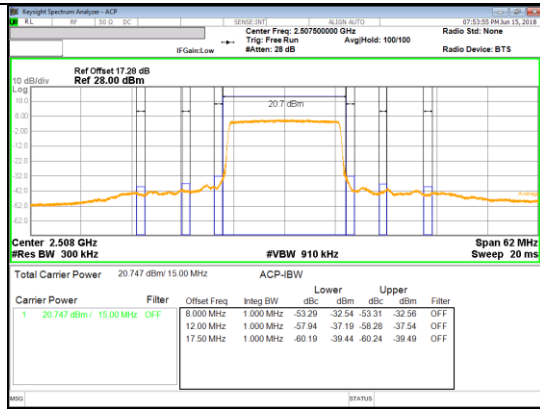

LTE Band 12

Band 12
10MHz

LTE Band 66

Band 66
 20MHz

Band 66
 3MHz

LTE Band 71

Band 71
 20MHz

9.2.2. EMISSION MASK RESULT

LTE Band 7

Band 7
20MHz

Band 7
 15MHz

QPSK Low channel FRB

QPSK Low channel 1RB

QPSK High channel FRB

QPSK High channel 1RB

16QAM Low channel FRB