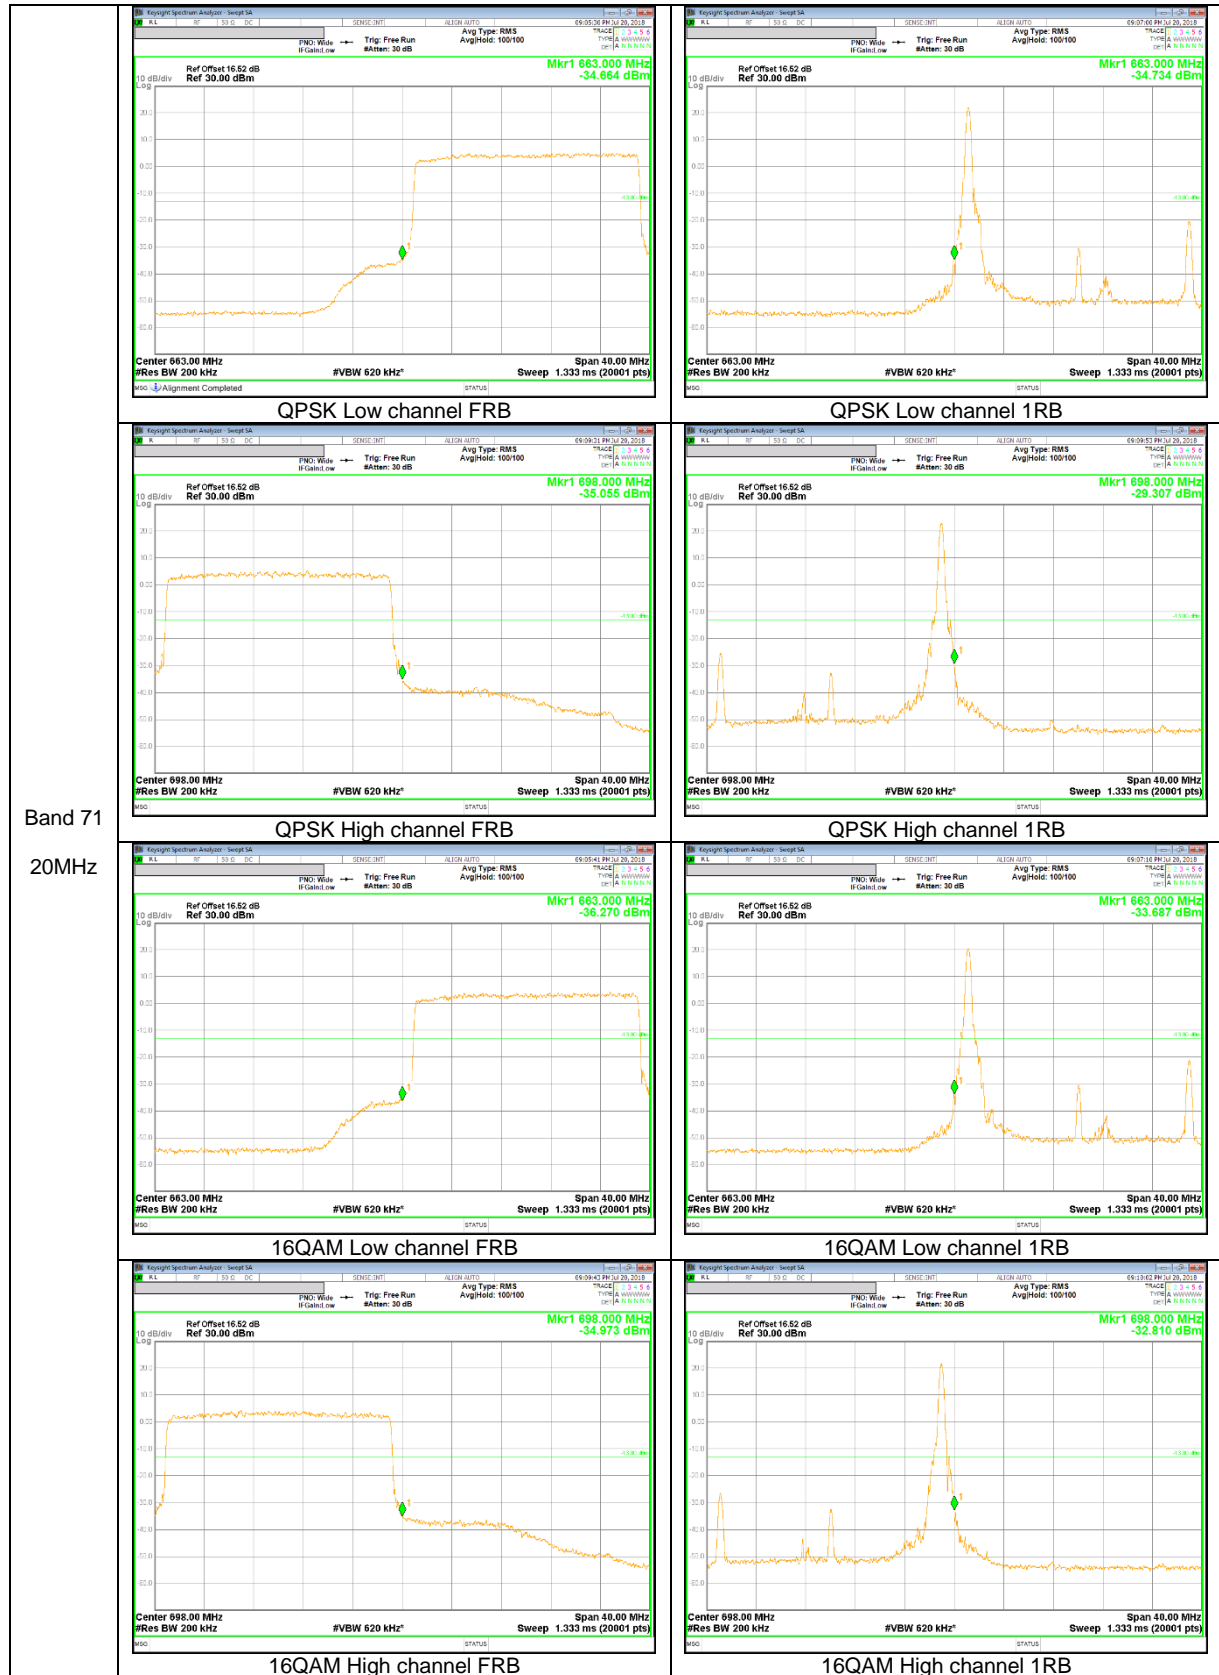

LTE Band 12

Band 12
10MHz

LTE Band 66

Band 66
 20MHz

Band 66
 3MHz

LTE Band 71

Band 71
 20MHz

9.2.2. EMISSION MASK RESULT

LTE Band 7

Band 7
20MHz

Band 7
 15MHz

QPSK Low channel FRB

QPSK Low channel 1RB

QPSK High channel FRB

QPSK High channel 1RB

16QAM Low channel FRB

16QAM Low channel 1RB

16QAM High channel FRB

16QAM High channel 1RB