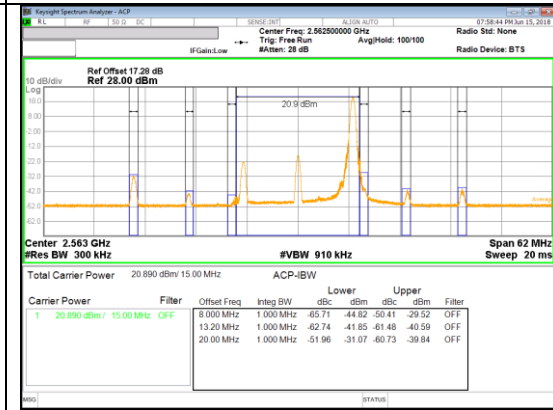

LTE Band 7

Band 7
20MHz

Band 7
 15MHz

QPSK Low channel FRB

QPSK Low channel 1RB

QPSK High channel FRB

QPSK High channel 1RB

16QAM Low channel FRB

16QAM Low channel 1RB

16QAM High channel FRB

16QAM High channel 1RB