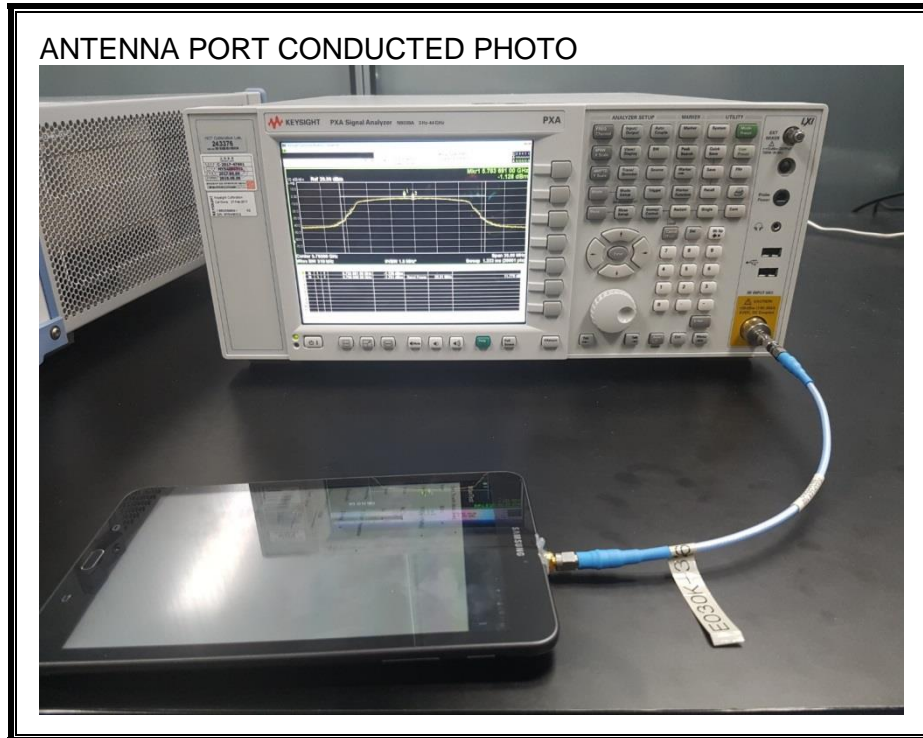

14. SETUP PHOTOS

ANTENNA PORT CONDUCTED RF MEASUREMENT SETUP

RADIATED RF MEASUREMENT SETUP (BELOW 1 GHz)

RADIATED RF MEASUREMENT SETUP (ABOVE 1 GHz)

RADIATED RF MEASUREMENT SETUP FOR PORTABLE CONFIGURATION

POWERLINE CONDUCTED EMISSIONS MEASUREMENT SETUP

DYNAMIC FREQUENCY SELECTION MEASUREMENT SETUP

END OF REPORT