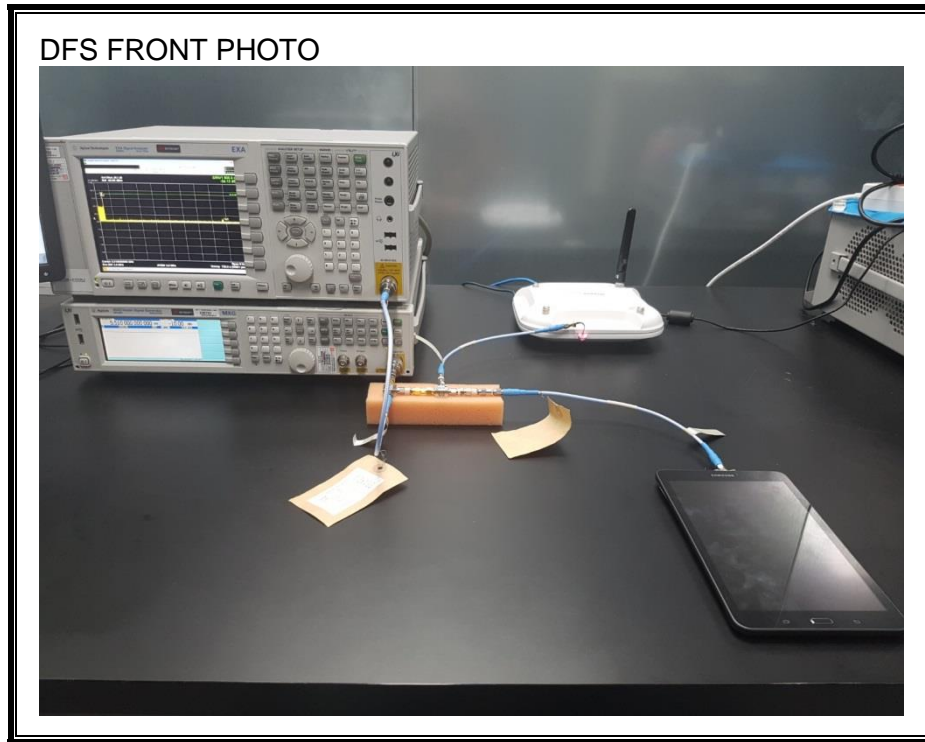

14. SETUP PHOTOS

ANTENNA PORT CONDUCTED RF MEASUREMENT SETUP

RADIATED RF MEASUREMENT SETUP (BELOW 1 GHz)

RADIATED RF MEASUREMENT SETUP (ABOVE 1 GHz)

RADIATED RF MEASUREMENT SETUP FOR PORTABLE CONFIGURATION

POWERLINE CONDUCTED EMISSIONS MEASUREMENT SETUP

DYNAMIC FREQUENCY SELECTION MEASUREMENT SETUP

END OF REPORT