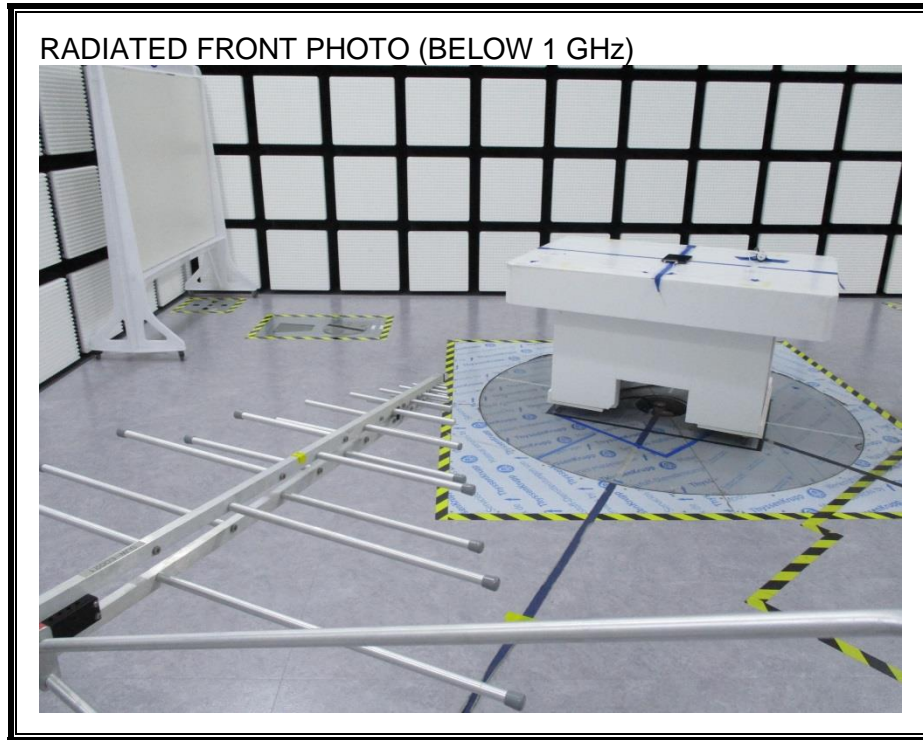

12. SETUP PHOTOS

ANTENNA PORT CONDUCTED RF MEASUREMENT SETUP

RADIATED RF MEASUREMENT SETUP (BELOW 1 GHz)

RADIATED RF MEASUREMENT SETUP (ABOVE 1 GHz)

RADIATED RF MEASUREMENT SETUP FOR PORTABLE CONFIGURATION

POWERLINE CONDUCTED EMISSIONS MEASUREMENT SETUP

END OF REPORT

Page 91 of 91