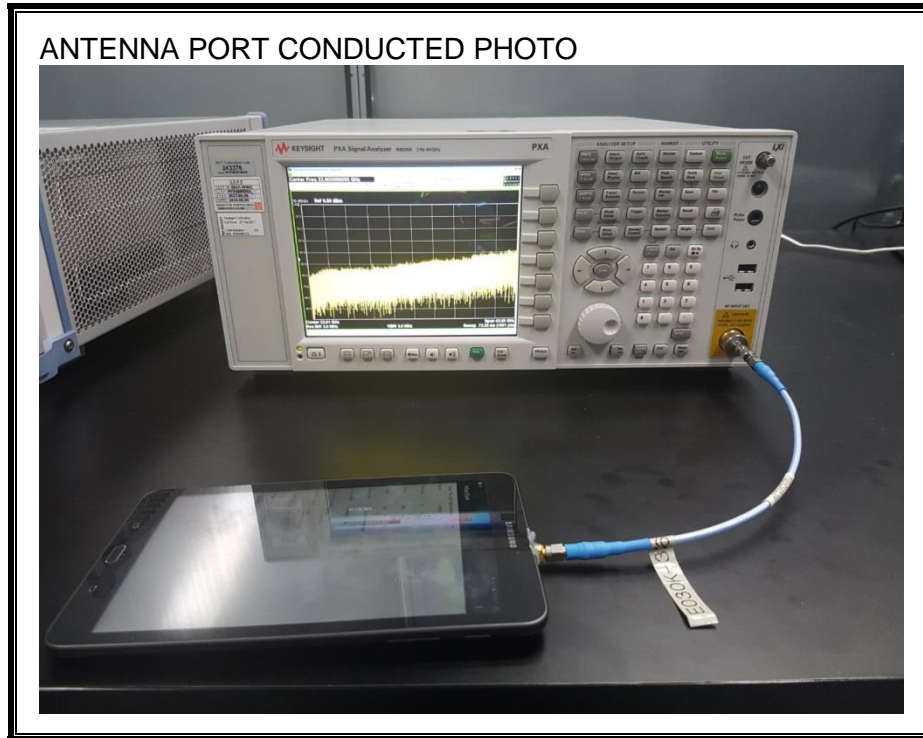

12. SETUP PHOTOS

ANTENNA PORT CONDUCTED RF MEASUREMENT SETUP

RADIATED RF MEASUREMENT SETUP (BELOW 1 GHz)

RADIATED RF MEASUREMENT SETUP (ABOVE 1 GHz)

RADIATED RF MEASUREMENT SETUP FOR PORTABLE CONFIGURATION

POWERLINE CONDUCTED EMISSIONS MEASUREMENT SETUP

END OF REPORT

Page 91 of 91