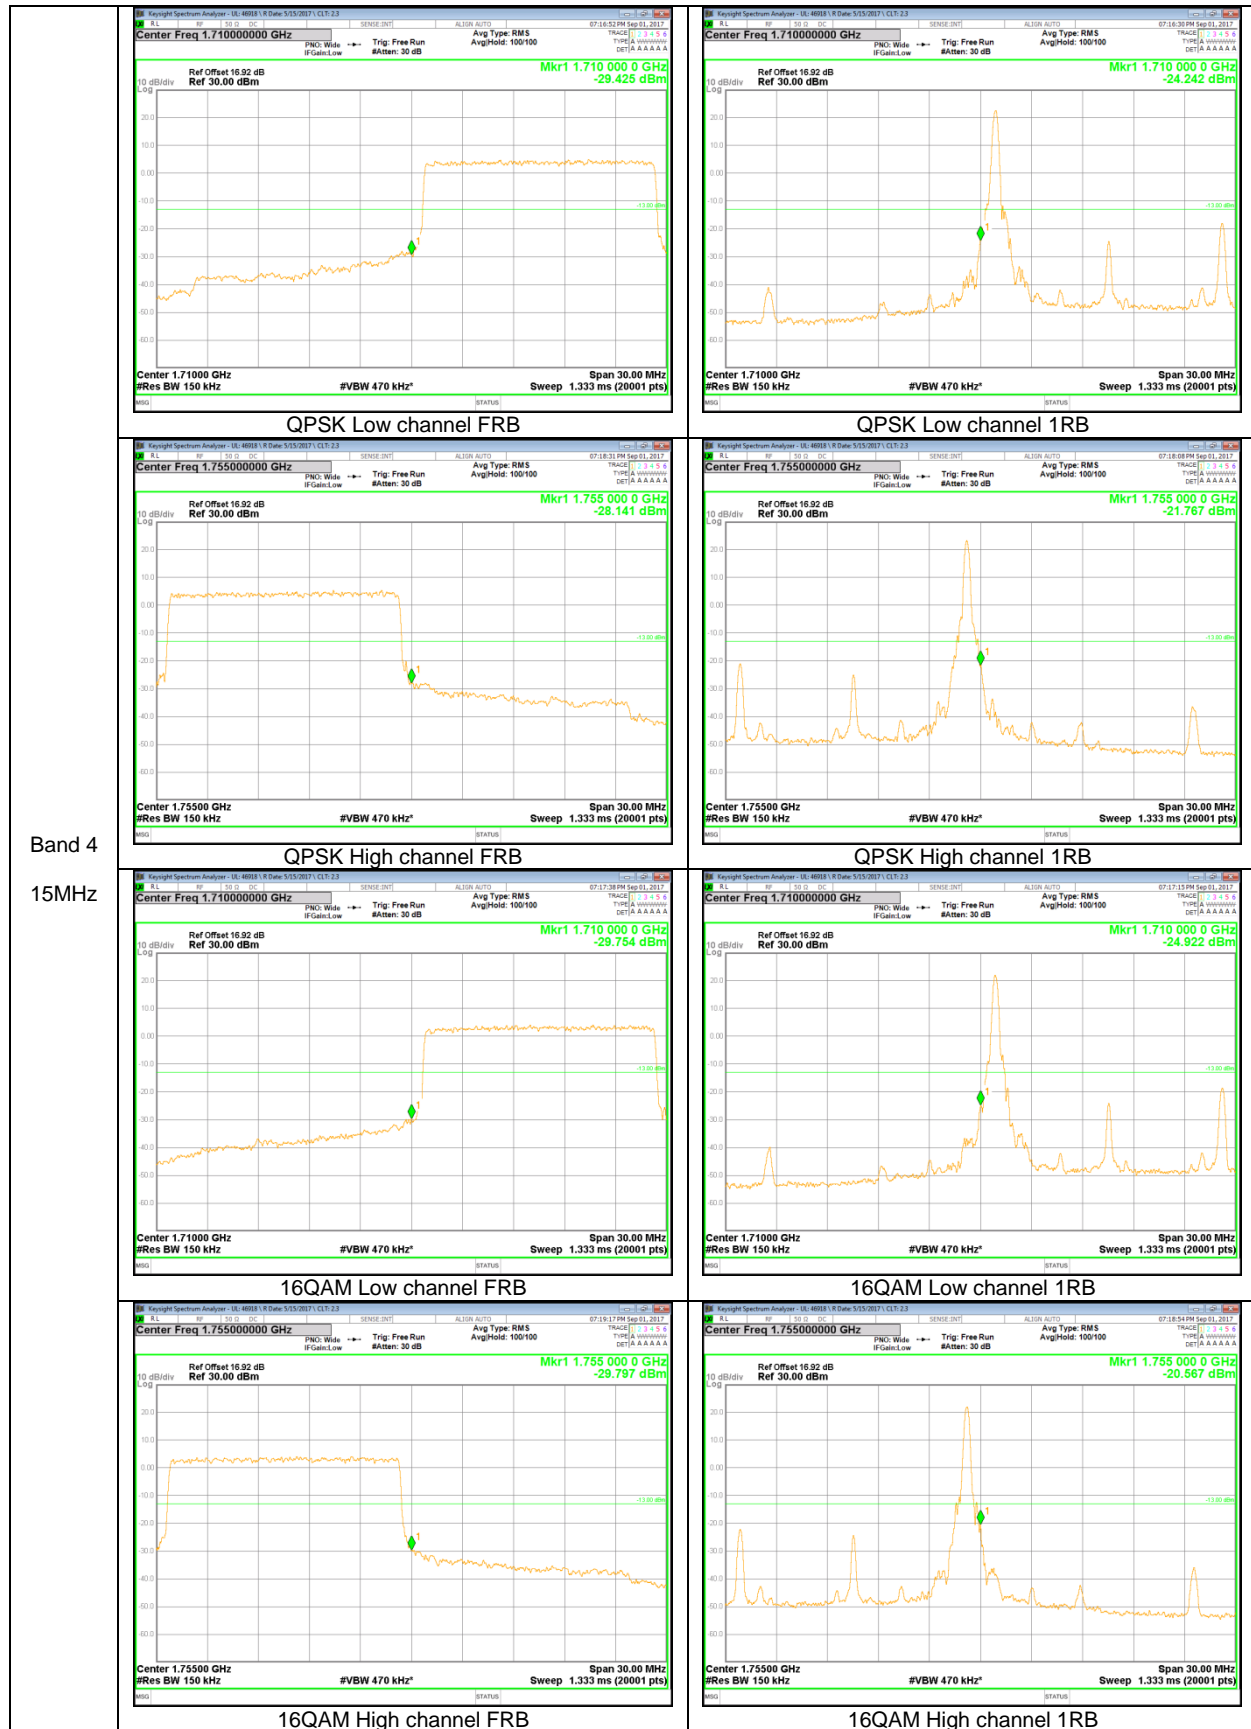

9.2.1. BAND EDGE PLOTS

WCDMA

LTE Band 5

Band 5
10MHz

Band 5
5MHz

Band 5
 3MHz

Band 5
 1.4MHz

LTE Band 4

Band 4
20MHz

Band 4
 15MHz

Band 4
 10MHz

Band 4
5MHz

Band 4
 1.4MHz

LTE Band 2

Band 2
20MHz