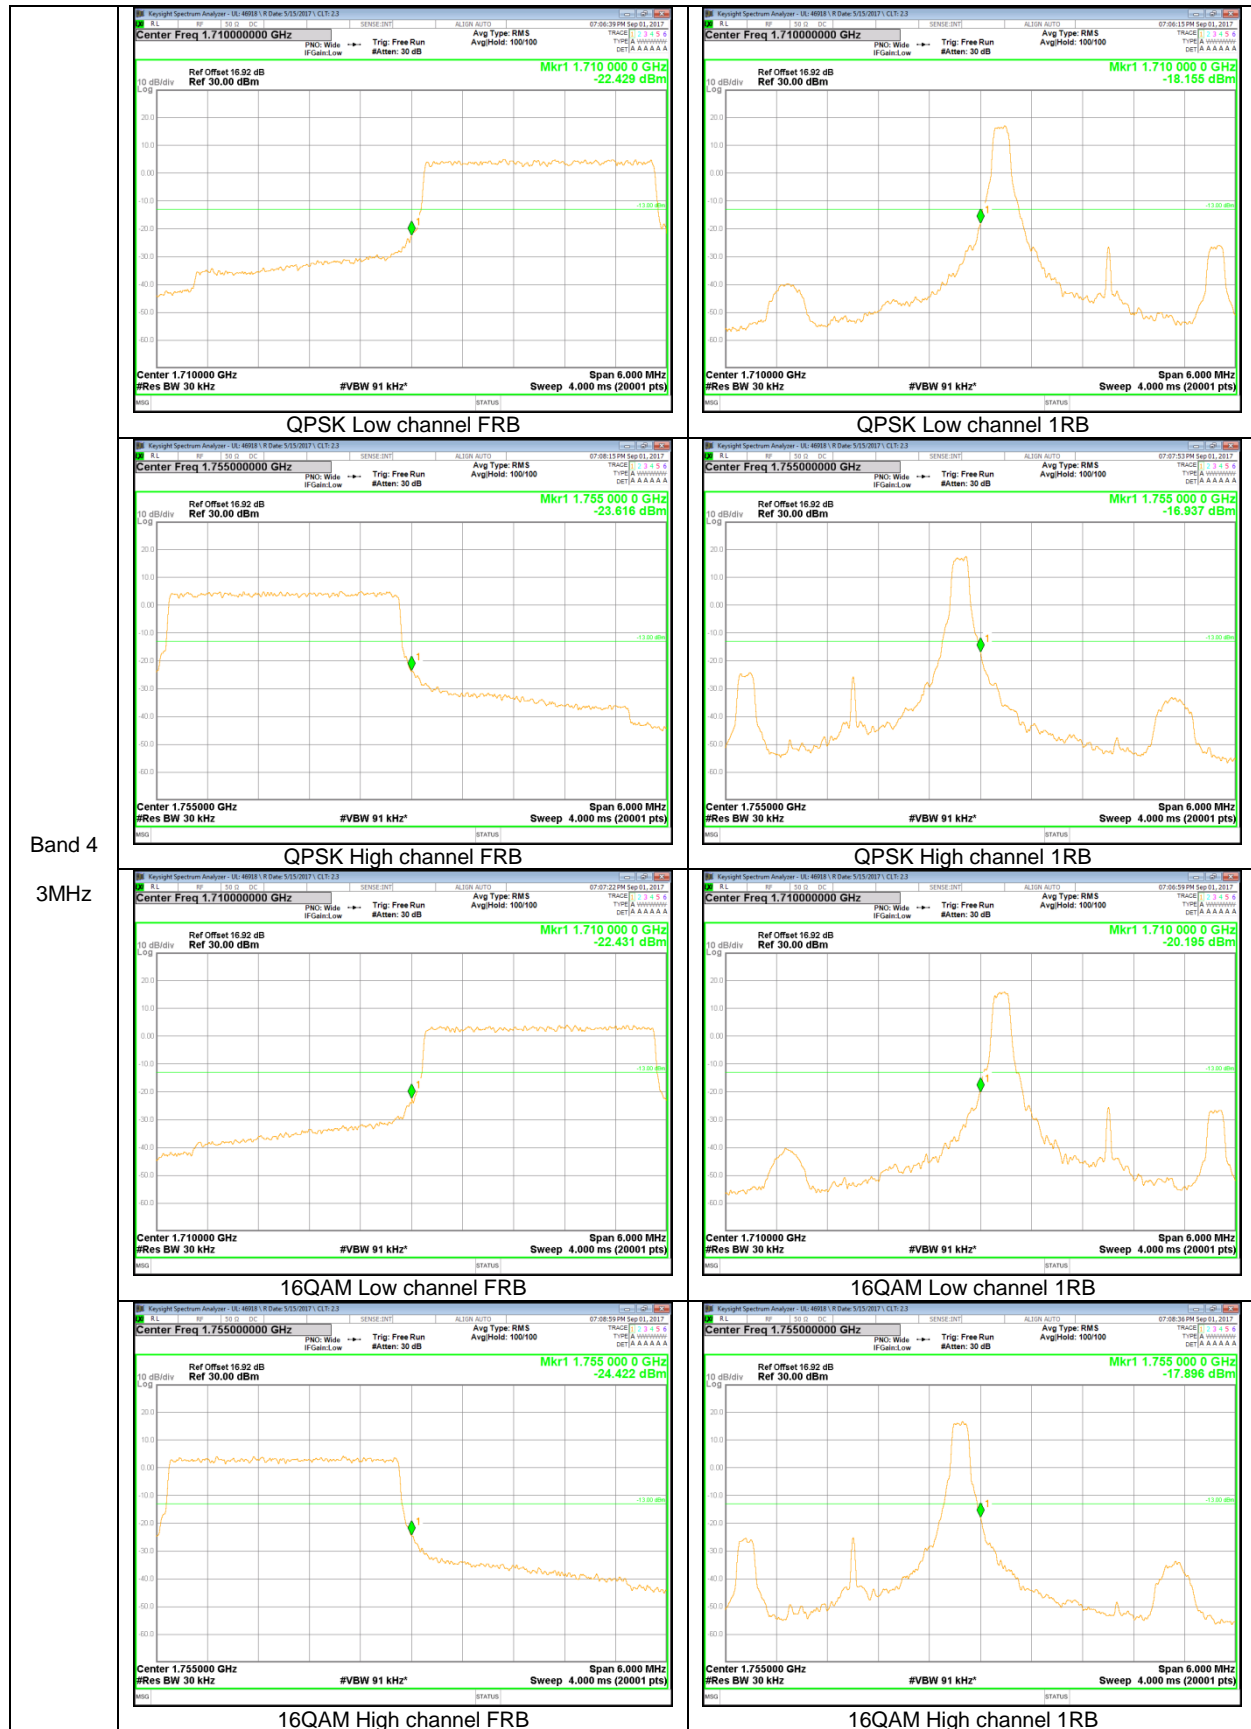

9.2.1. BAND EDGE PLOTS

WCDMA

LTE Band 5

Band 5
10MHz

Band 5
5MHz

Band 5
 3MHz

Band 5
 1.4MHz

LTE Band 4

Band 4
20MHz

Band 4
 15MHz

Band 4
 10MHz

Band 4
5MHz

Band 4
 1.4MHz

LTE Band 2

Band 2
20MHz