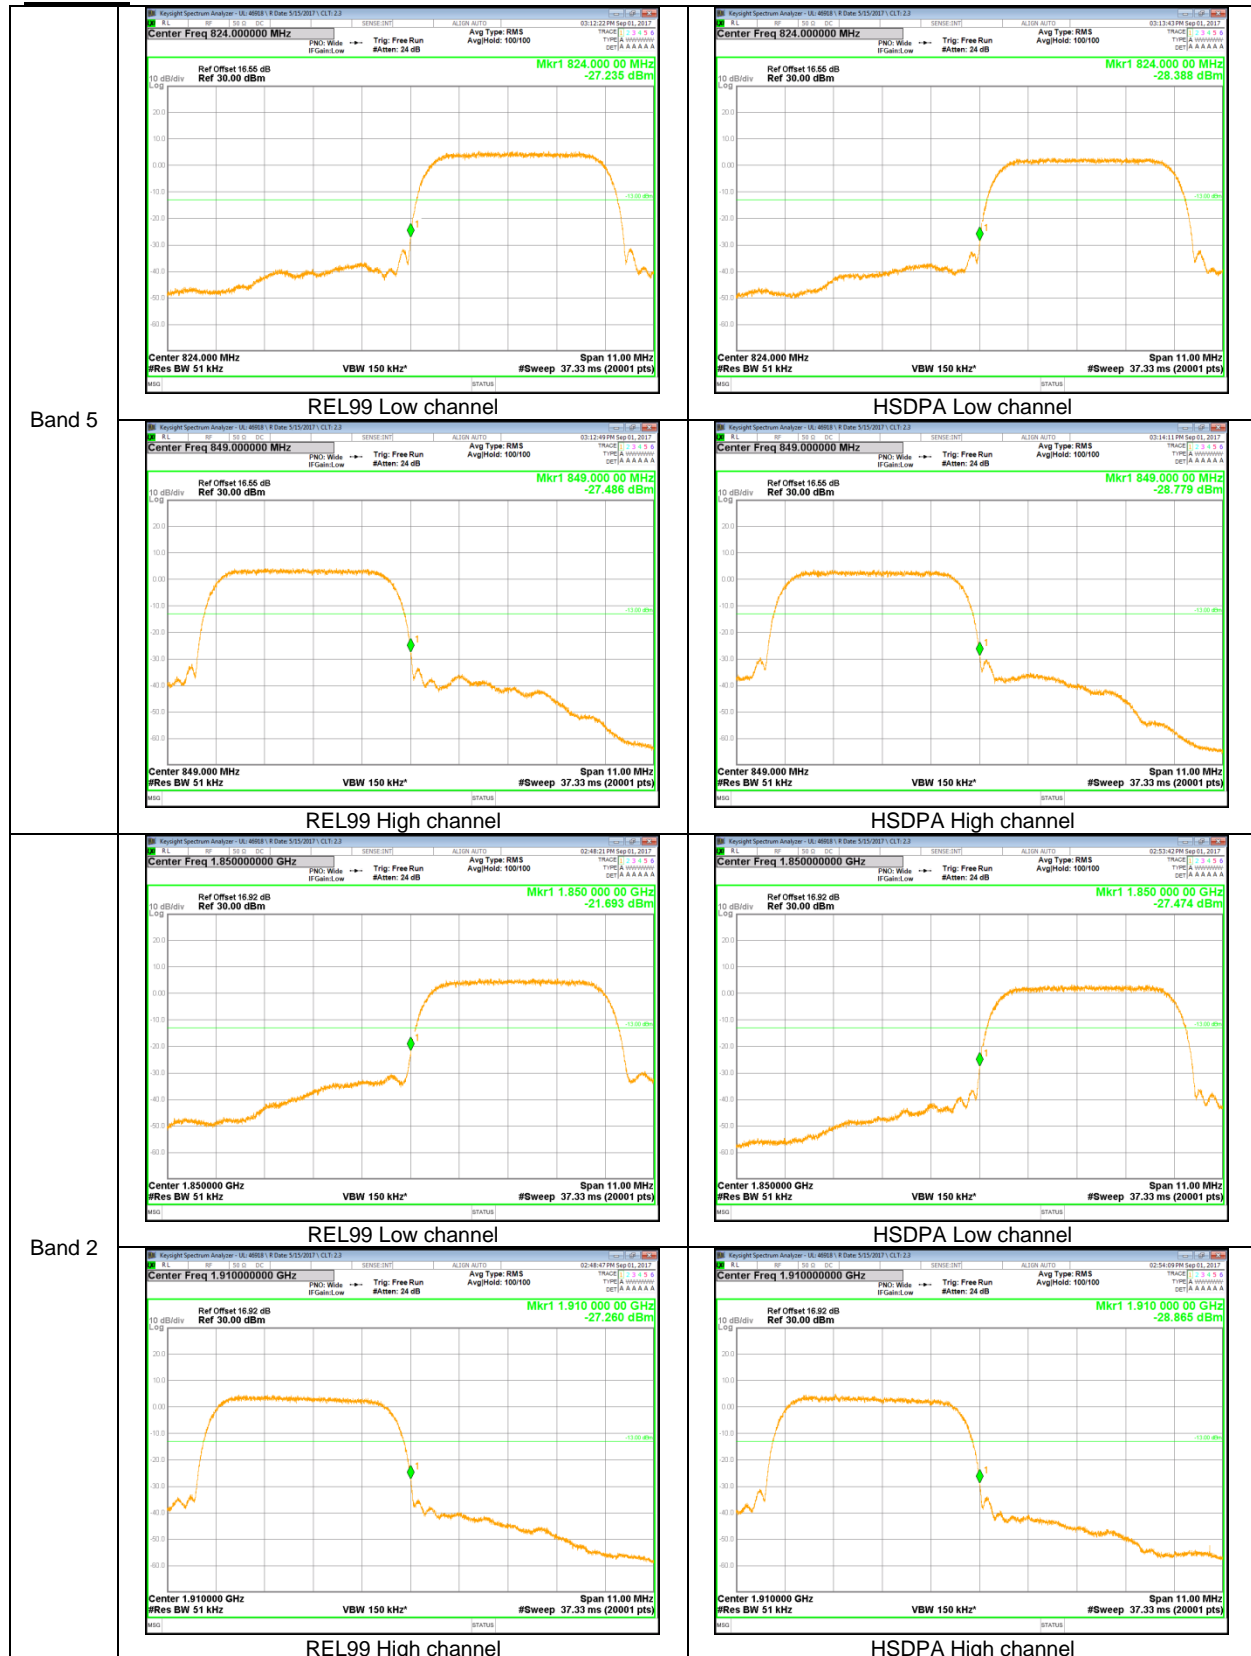

9.2.1. BAND EDGE PLOTS

WCDMA

LTE Band 5

Band 5
10MHz

Band 5
5MHz

Band 5
 3MHz

Band 5
 1.4MHz

LTE Band 4

Band 4
20MHz

Band 4
 15MHz

Band 4
 10MHz

Band 4
5MHz

Band 4
 1.4MHz

LTE Band 2

Band 2
20MHz