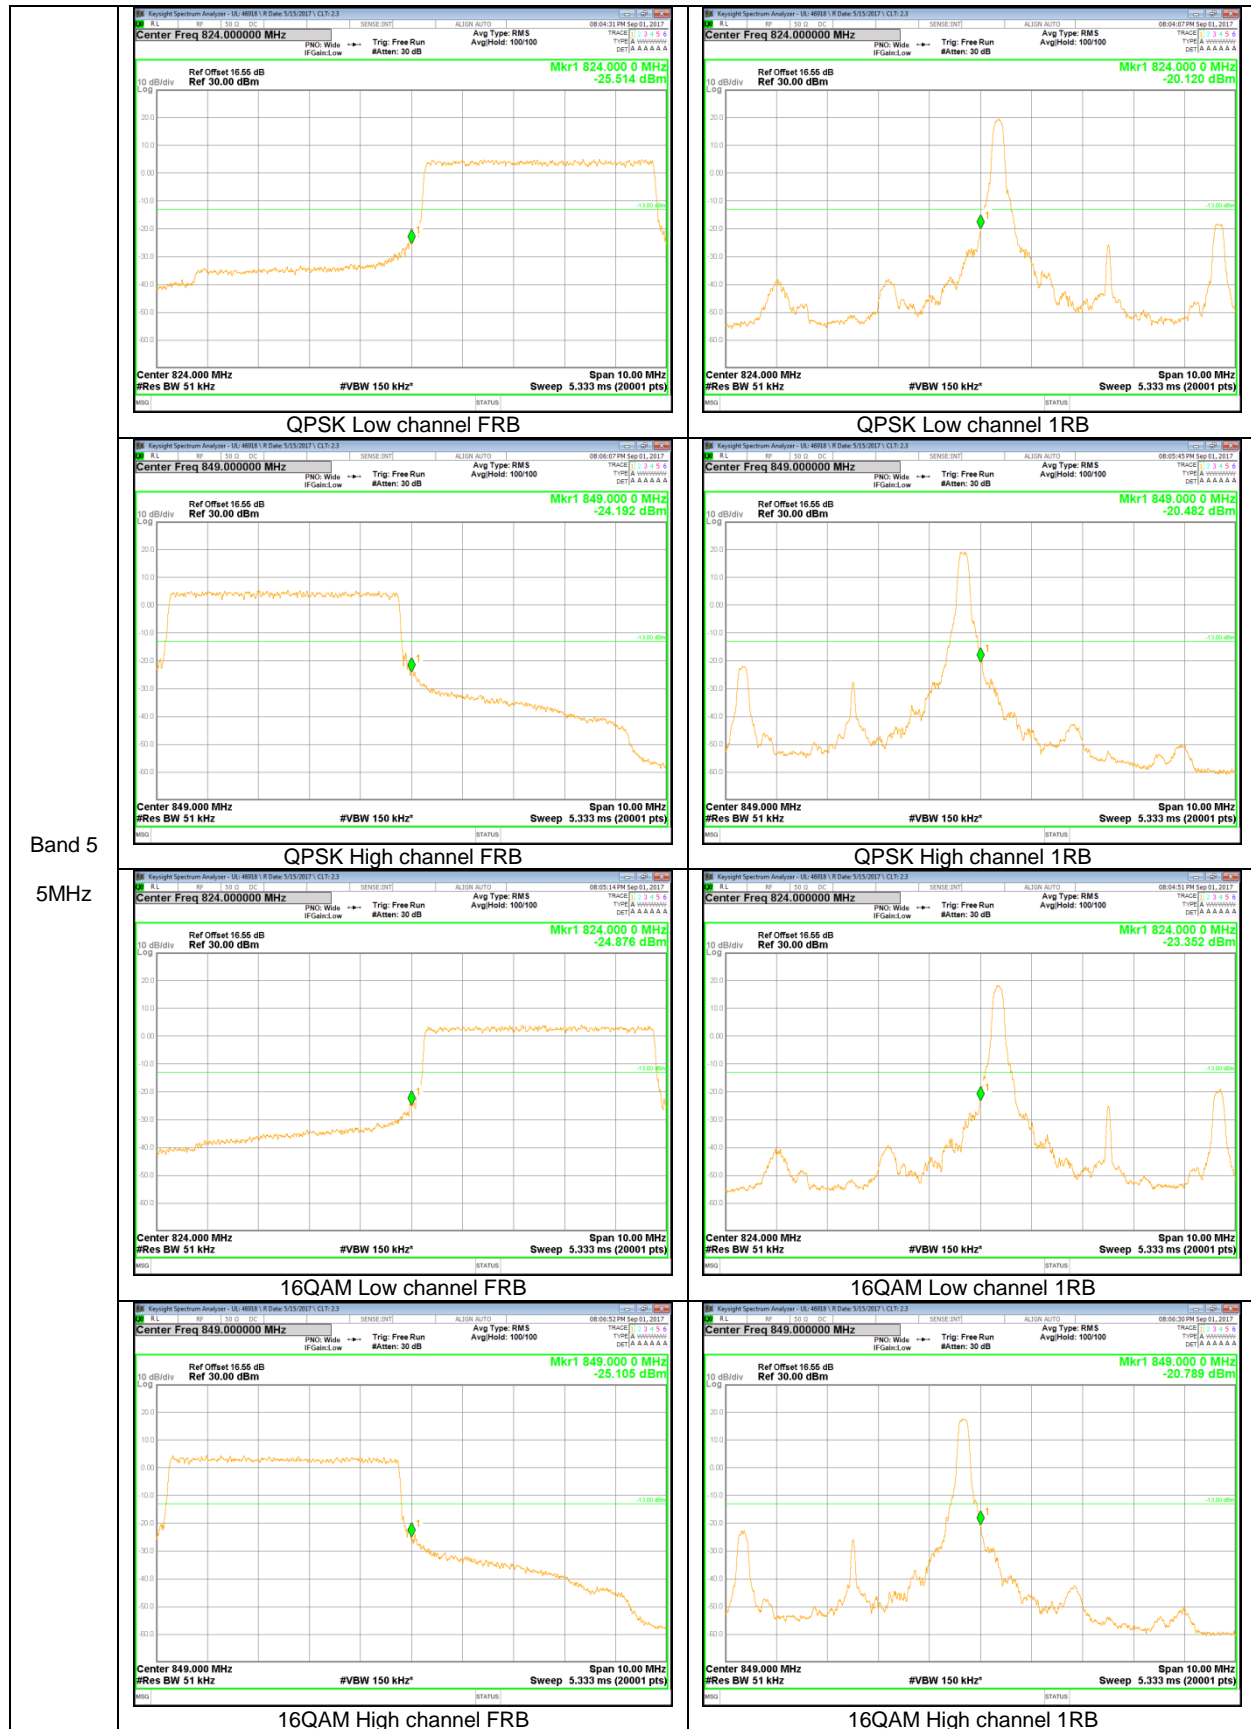

9.2.1. BAND EDGE PLOTS

WCDMA

LTE Band 5

Band 5
10MHz

Band 5
5MHz

Band 5
 3MHz

Band 5
 1.4MHz

LTE Band 4

Band 4
20MHz

Band 4
 15MHz

Band 4
 10MHz

Band 4
5MHz

Band 4
 1.4MHz

LTE Band 2

Band 2
20MHz