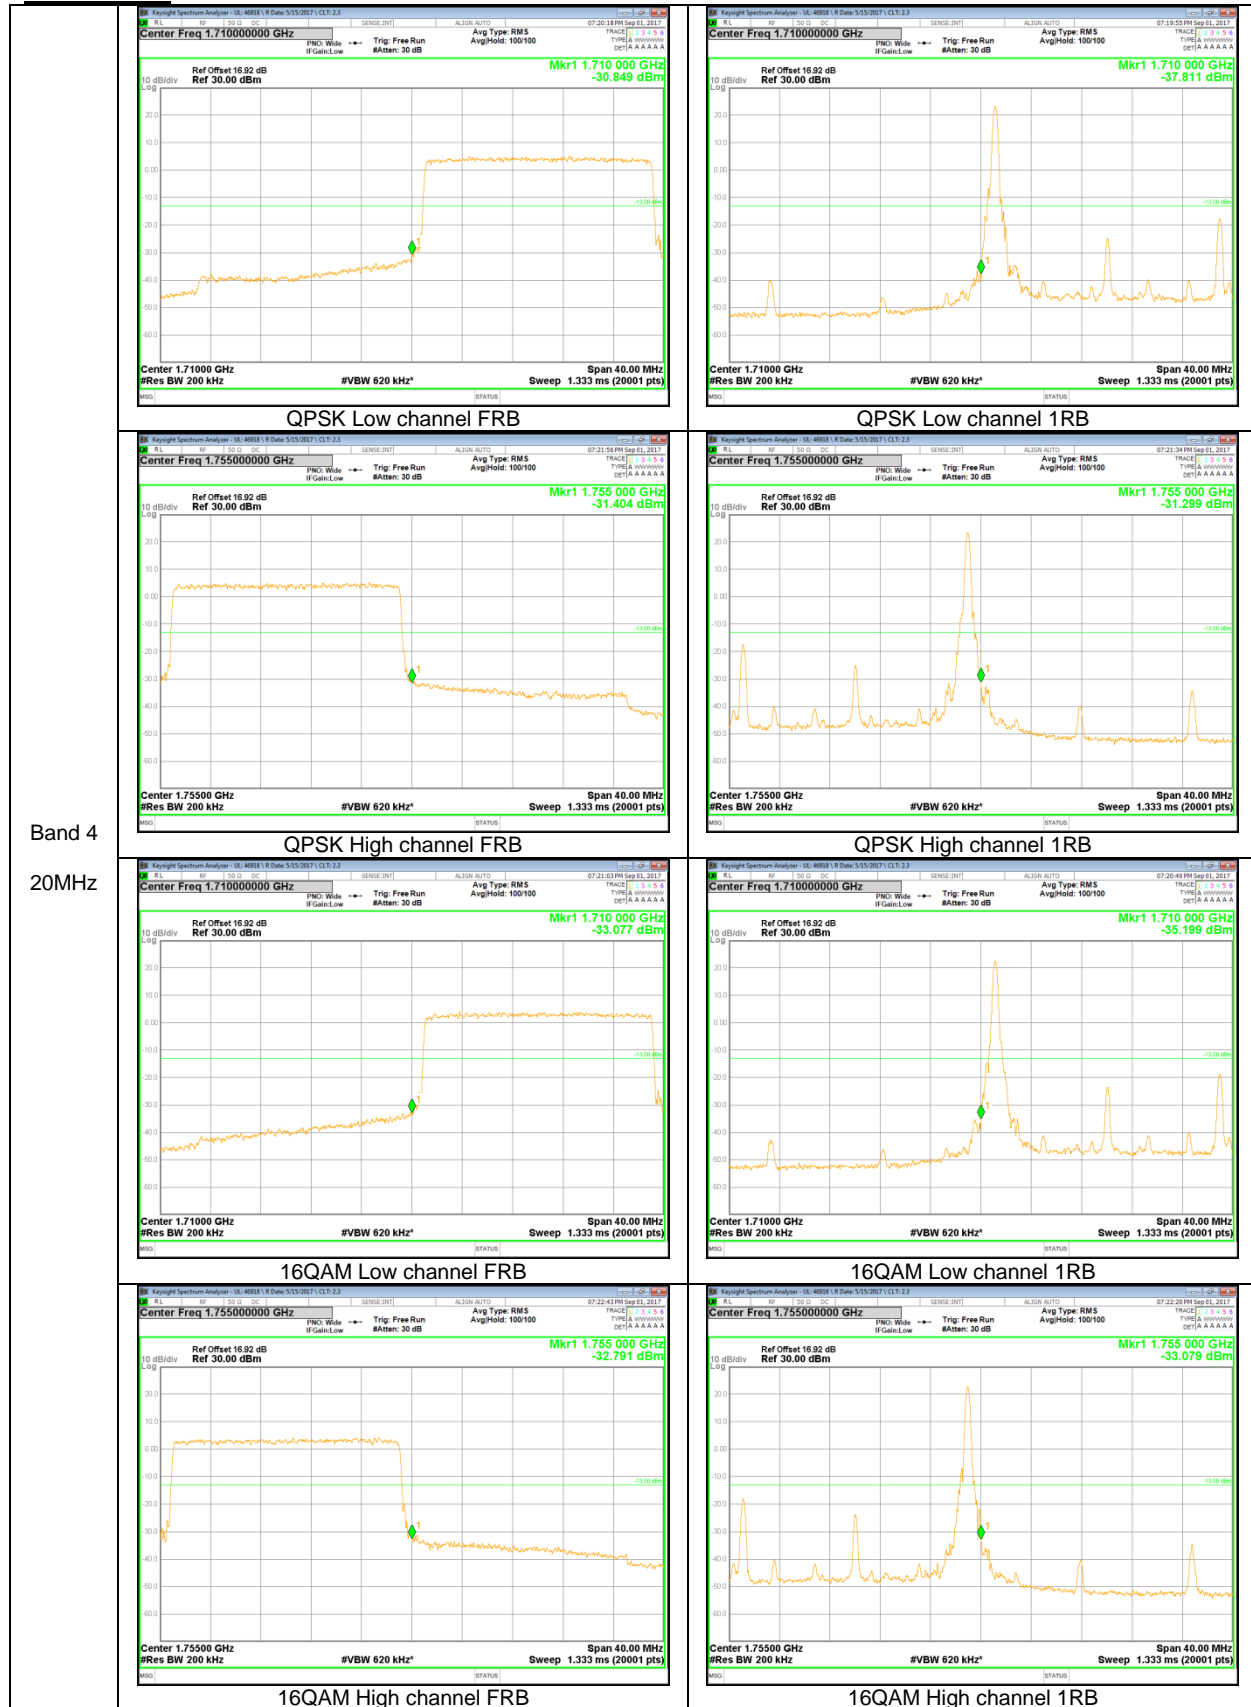

9.2.1. BAND EDGE PLOTS

WCDMA

LTE Band 5

Band 5
10MHz

Band 5
5MHz

Band 5
 3MHz

Band 5
 1.4MHz

LTE Band 4

Band 4
20MHz

Band 4
 15MHz

Band 4
 10MHz

Band 4
5MHz

Band 4
 1.4MHz

LTE Band 2

Band 2
20MHz