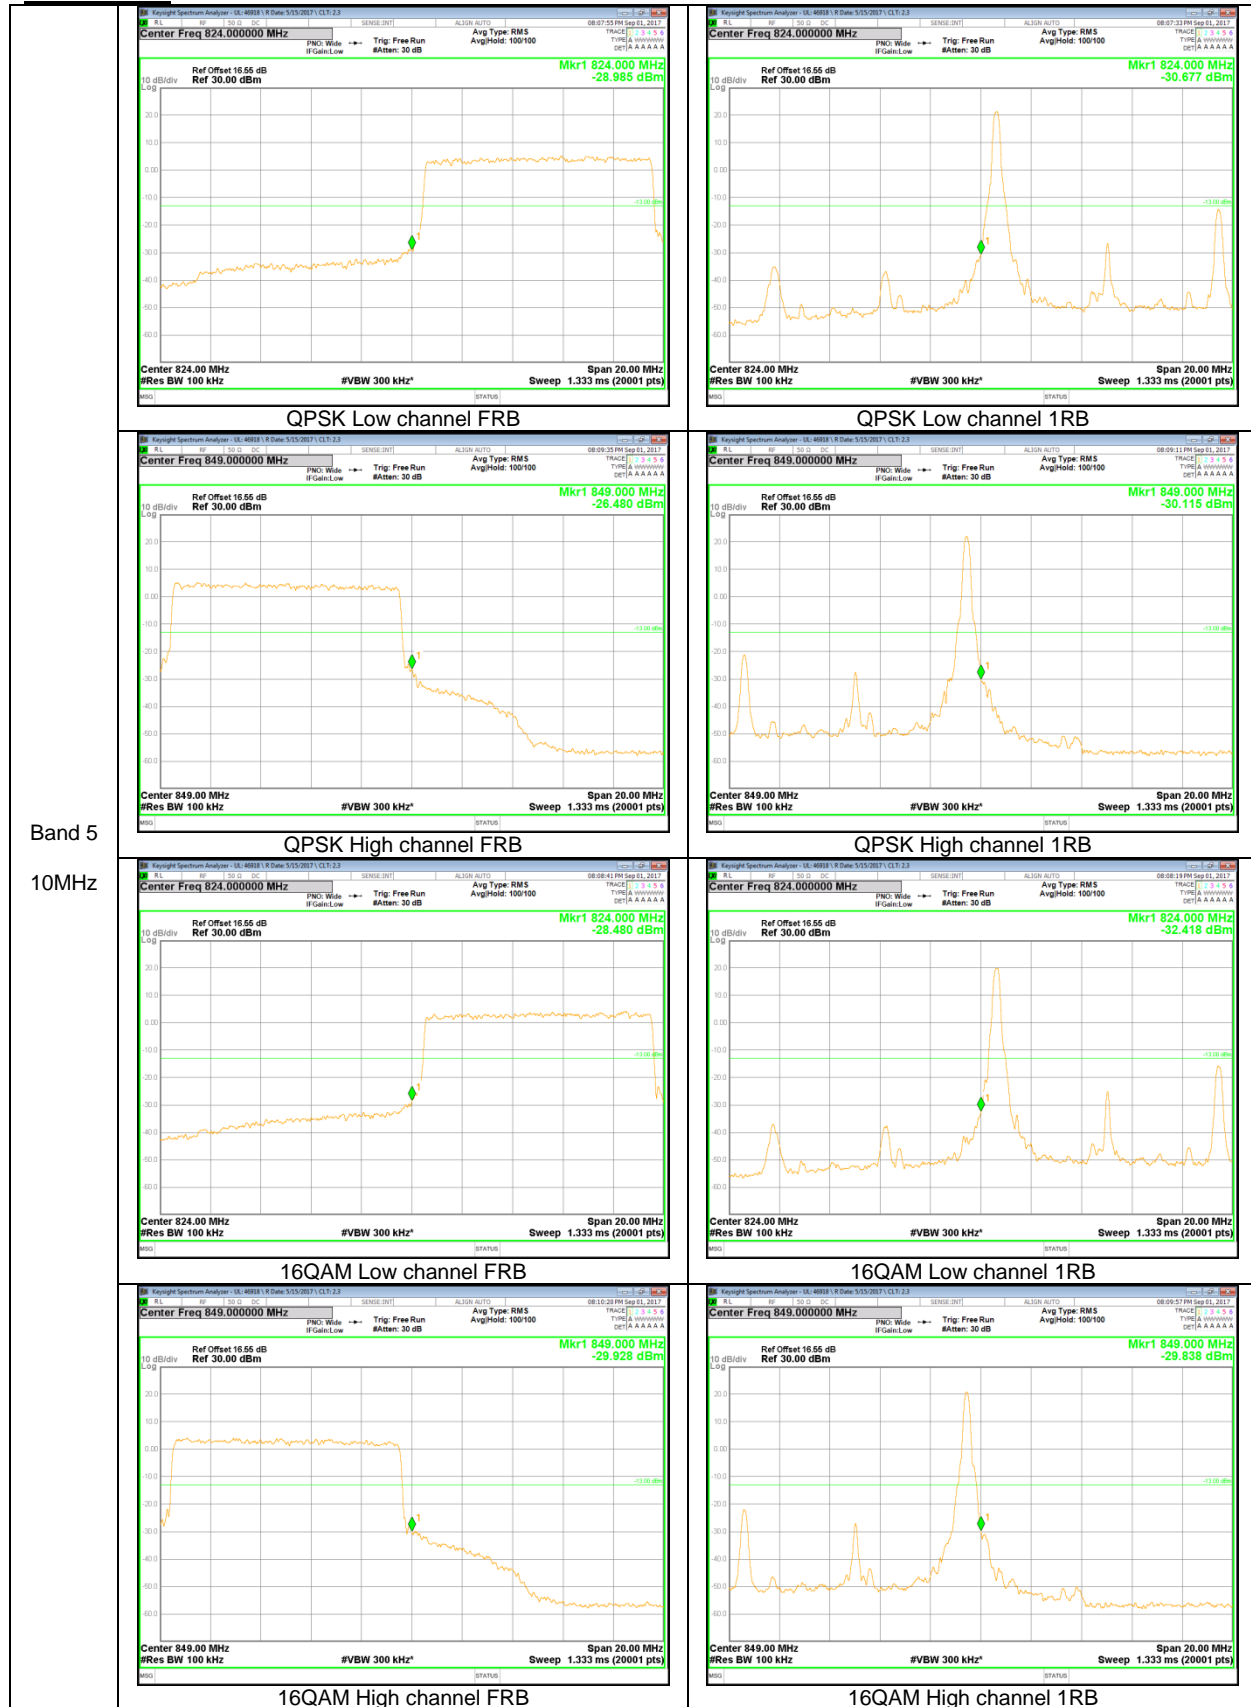

9.2.1. BAND EDGE PLOTS

WCDMA

LTE Band 5

Band 5
10MHz

Band 5
5MHz

Band 5
 3MHz

Band 5
 1.4MHz

LTE Band 4

Band 4
20MHz

Band 4
 15MHz

Band 4
 10MHz

Band 4
5MHz

Band 4
 1.4MHz

LTE Band 2

Band 2
20MHz