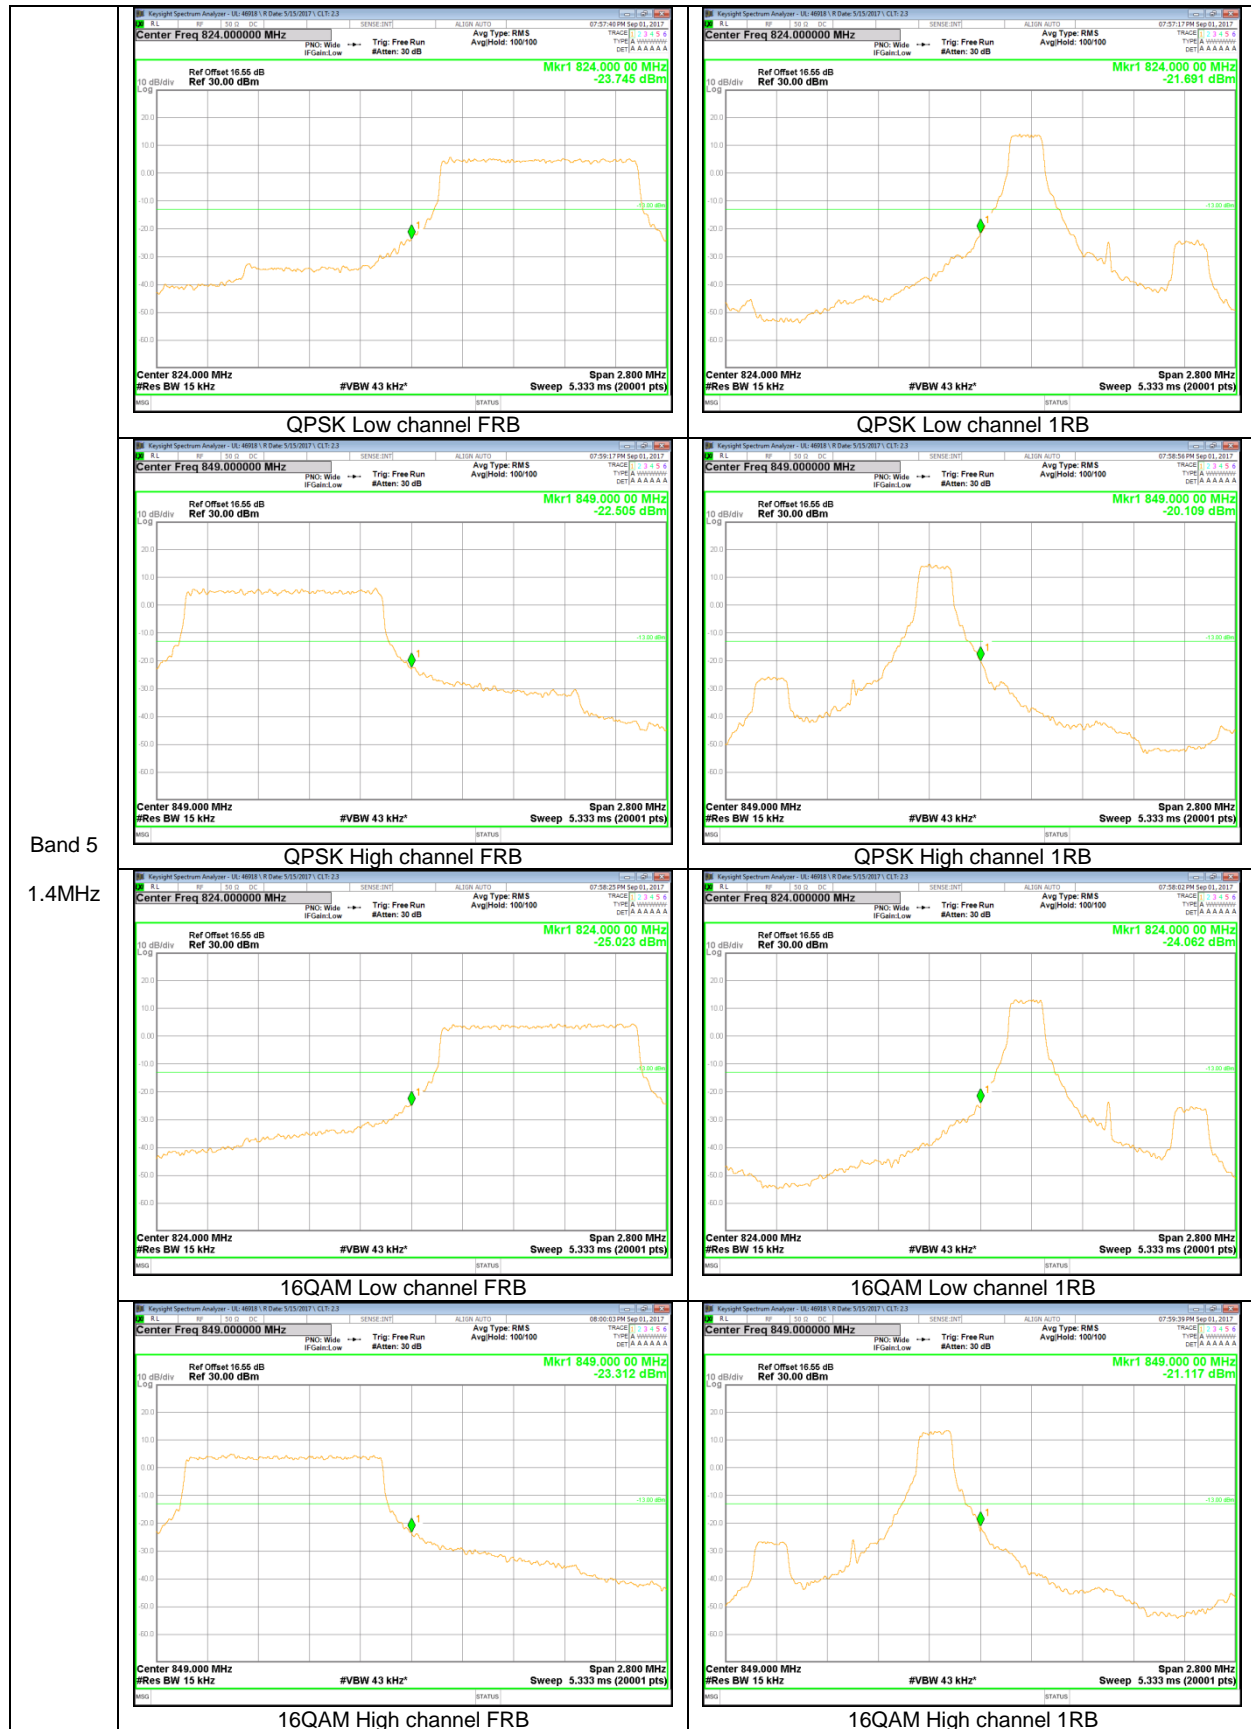

9.2.1. BAND EDGE PLOTS

WCDMA

LTE Band 5

Band 5
10MHz

Band 5
5MHz

Band 5
 3MHz

Band 5
 1.4MHz

LTE Band 4

Band 4
20MHz

Band 4
 15MHz

Band 4
 10MHz

Band 4
5MHz

Band 4
 1.4MHz

LTE Band 2

Band 2
20MHz