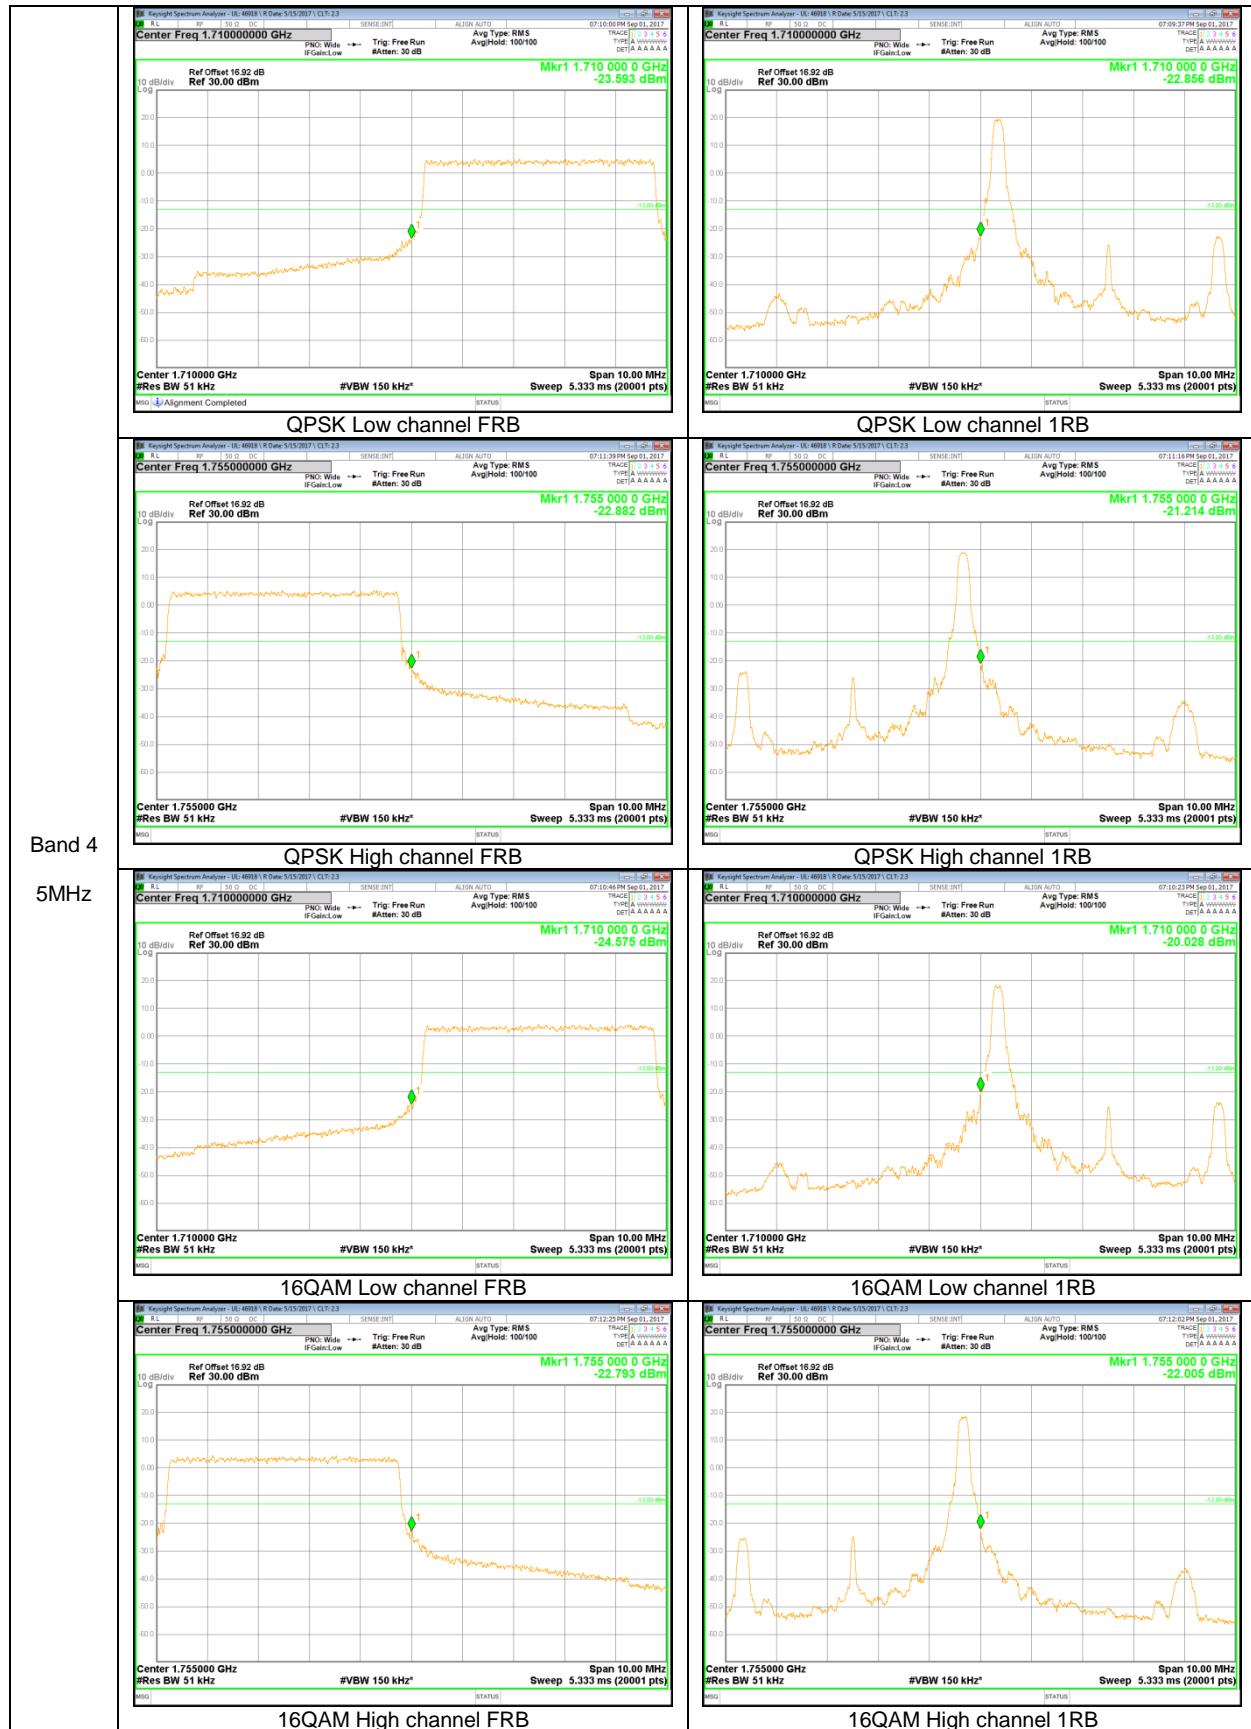

9.2.1. BAND EDGE PLOTS

WCDMA

LTE Band 5

Band 5
10MHz

Band 5
5MHz

Band 5
 3MHz

Band 5
 1.4MHz

LTE Band 4

Band 4
20MHz

Band 4
 15MHz

Band 4
 10MHz

Band 4
5MHz

Band 4
 1.4MHz

LTE Band 2

Band 2
20MHz