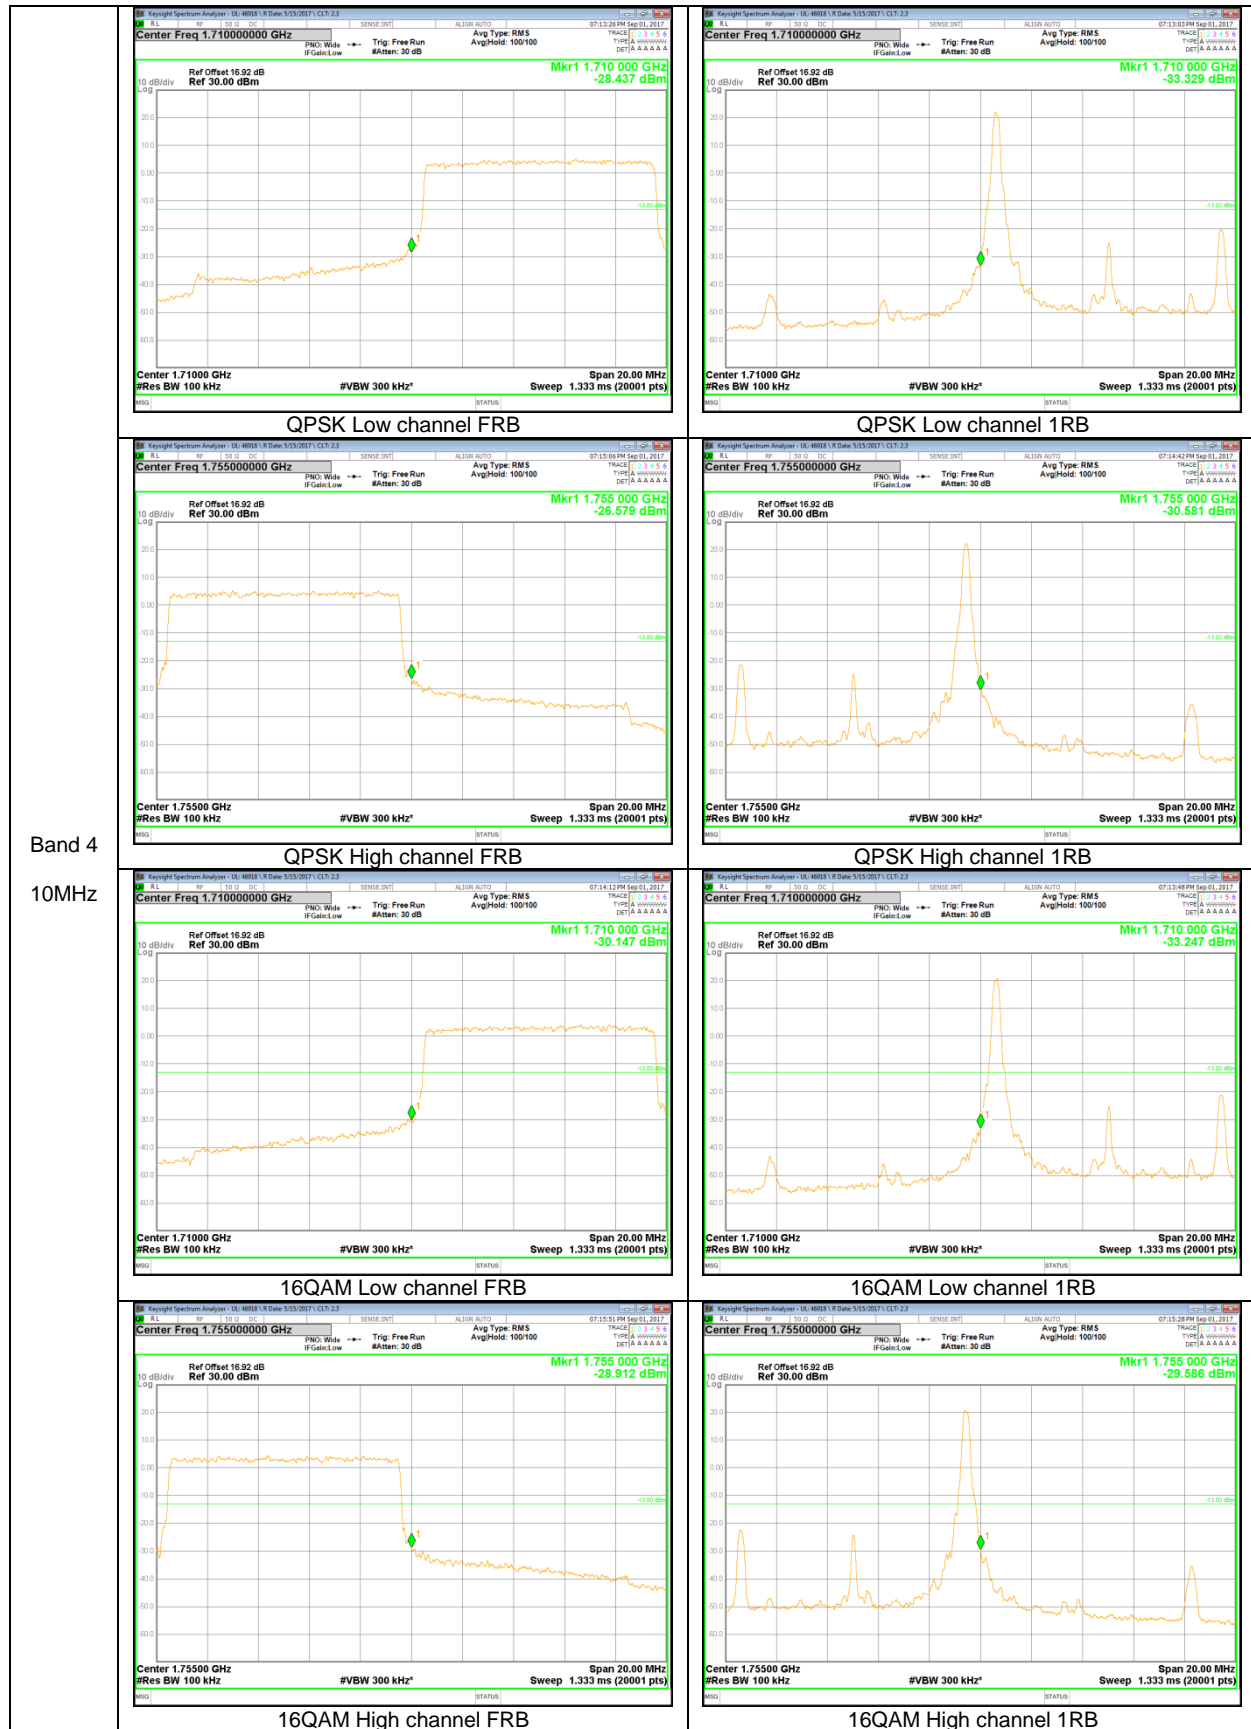

9.2.1. BAND EDGE PLOTS

WCDMA

LTE Band 5

Band 5
10MHz

Band 5
5MHz

Band 5
 3MHz

Band 5
 1.4MHz

LTE Band 4

Band 4
20MHz

Band 4
 15MHz

Band 4
 10MHz

Band 4
5MHz

Band 4
 1.4MHz

LTE Band 2

Band 2
20MHz