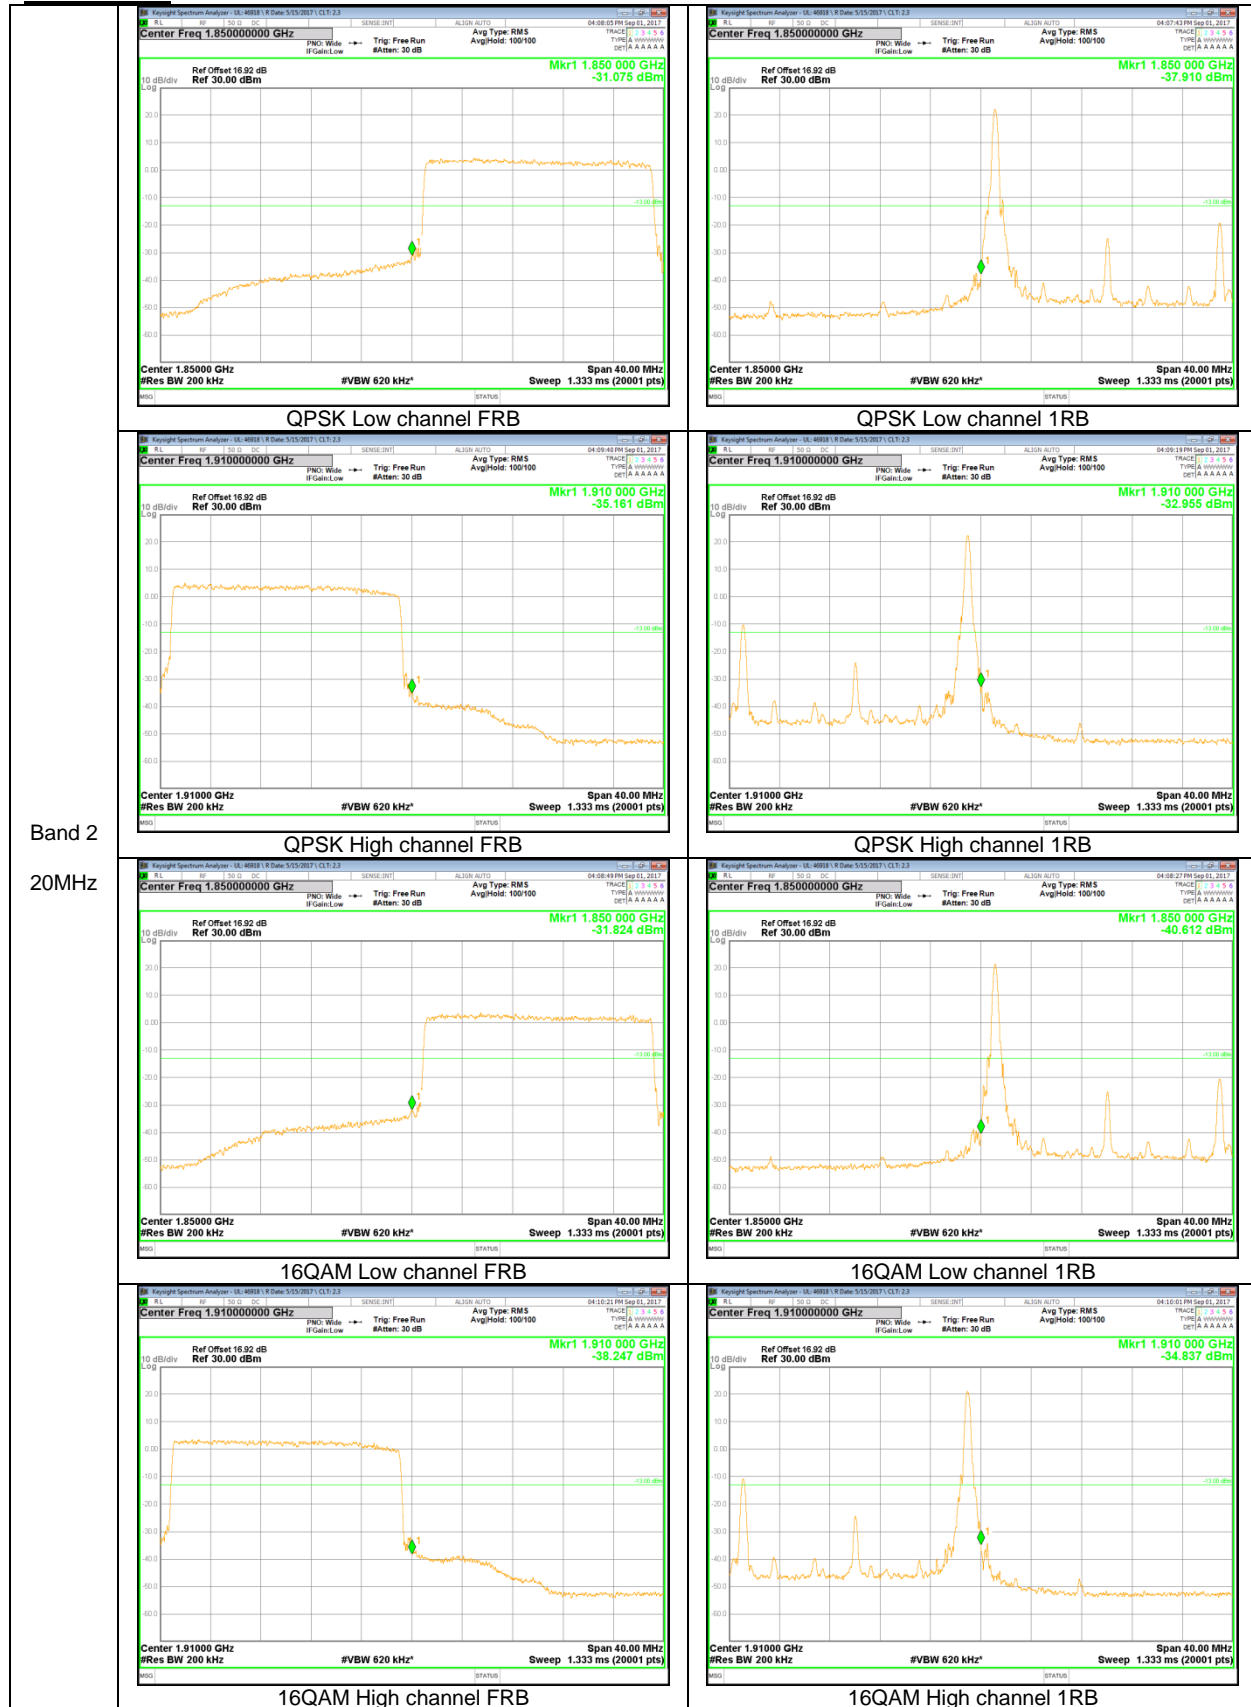

9.2.1. BAND EDGE PLOTS

WCDMA

LTE Band 5

Band 5
10MHz

Band 5
5MHz

Band 5
 3MHz

Band 5
 1.4MHz

LTE Band 4

Band 4
20MHz

Band 4
 15MHz

Band 4
 10MHz

Band 4
5MHz

Band 4
 1.4MHz

LTE Band 2

Band 2
20MHz