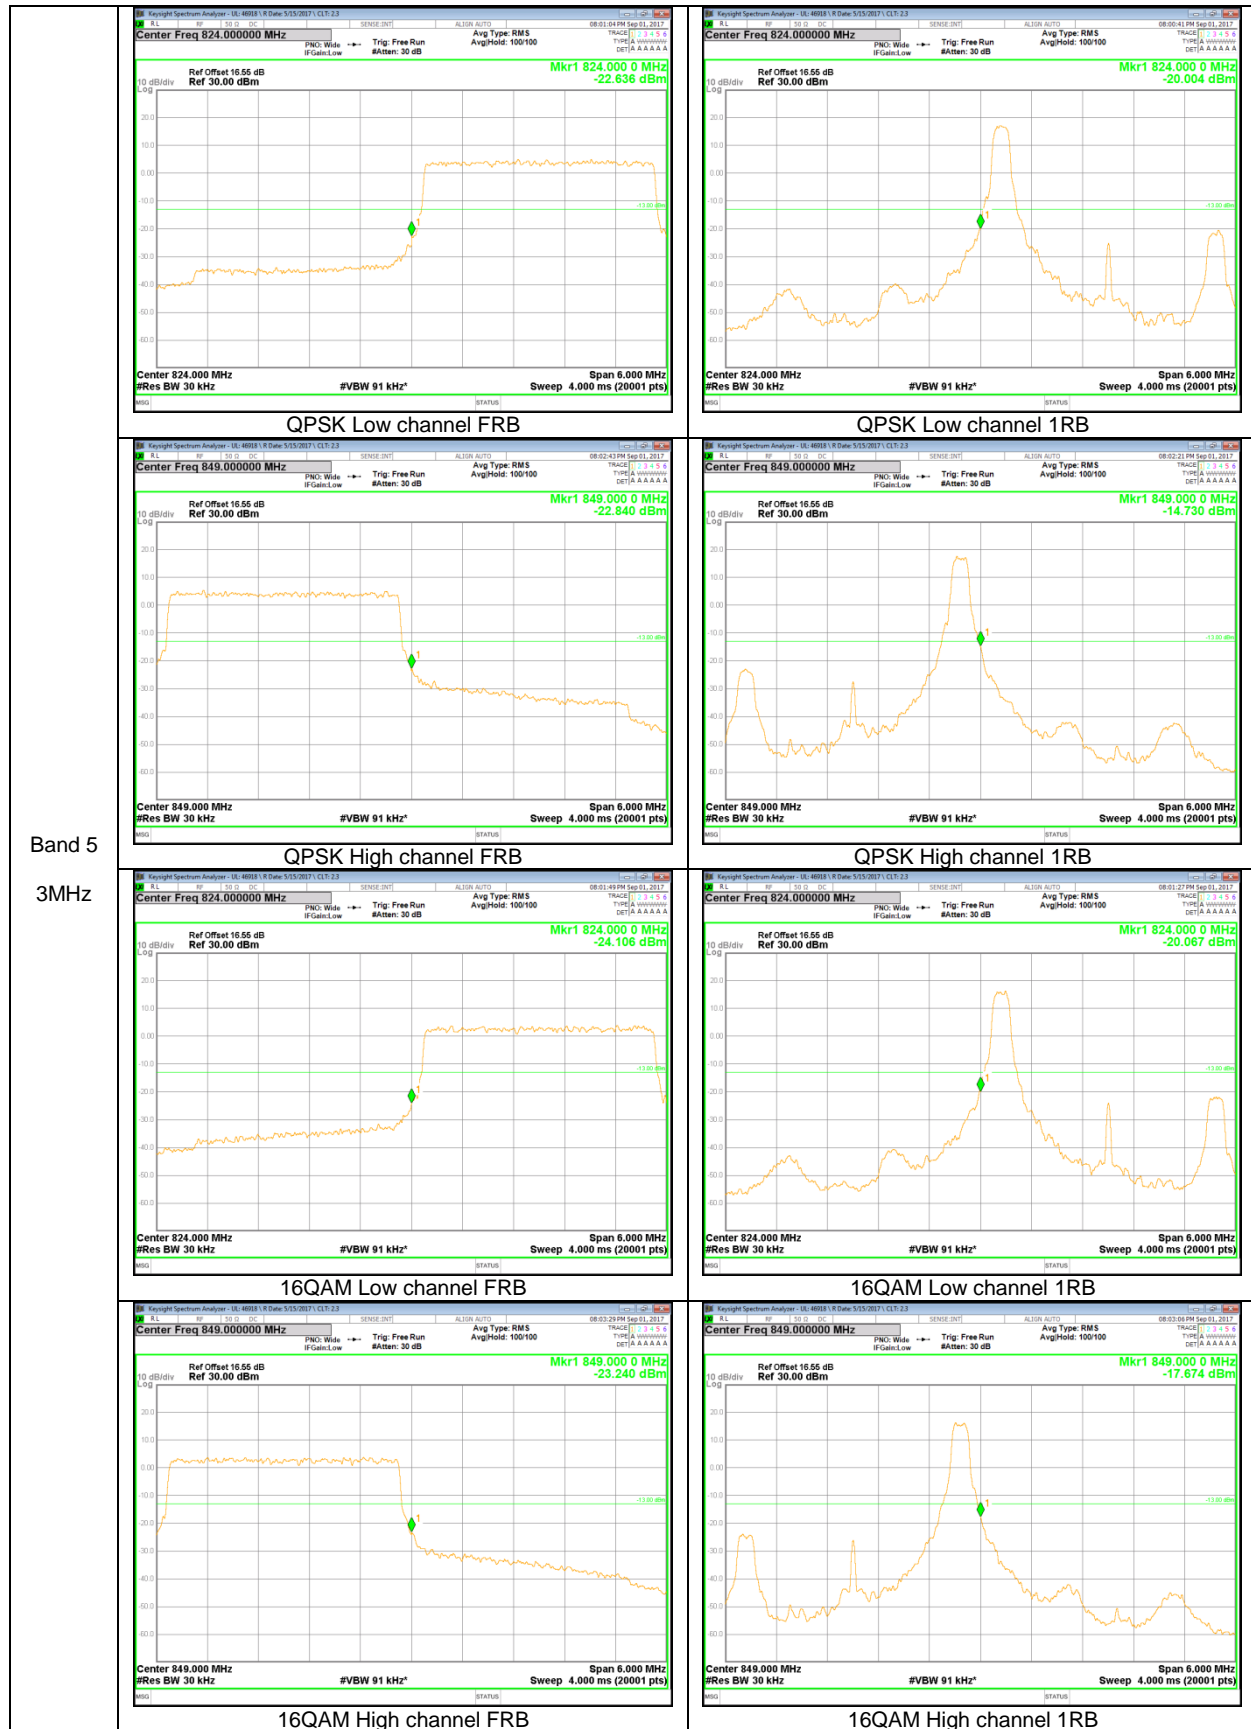

9.2.1. BAND EDGE PLOTS

WCDMA

LTE Band 5

Band 5
10MHz

Band 5
5MHz

Band 5
 3MHz

Band 5
 1.4MHz

LTE Band 4

Band 4
20MHz

Band 4
 15MHz

Band 4
 10MHz

Band 4
5MHz

Band 4
 1.4MHz

LTE Band 2

Band 2
20MHz