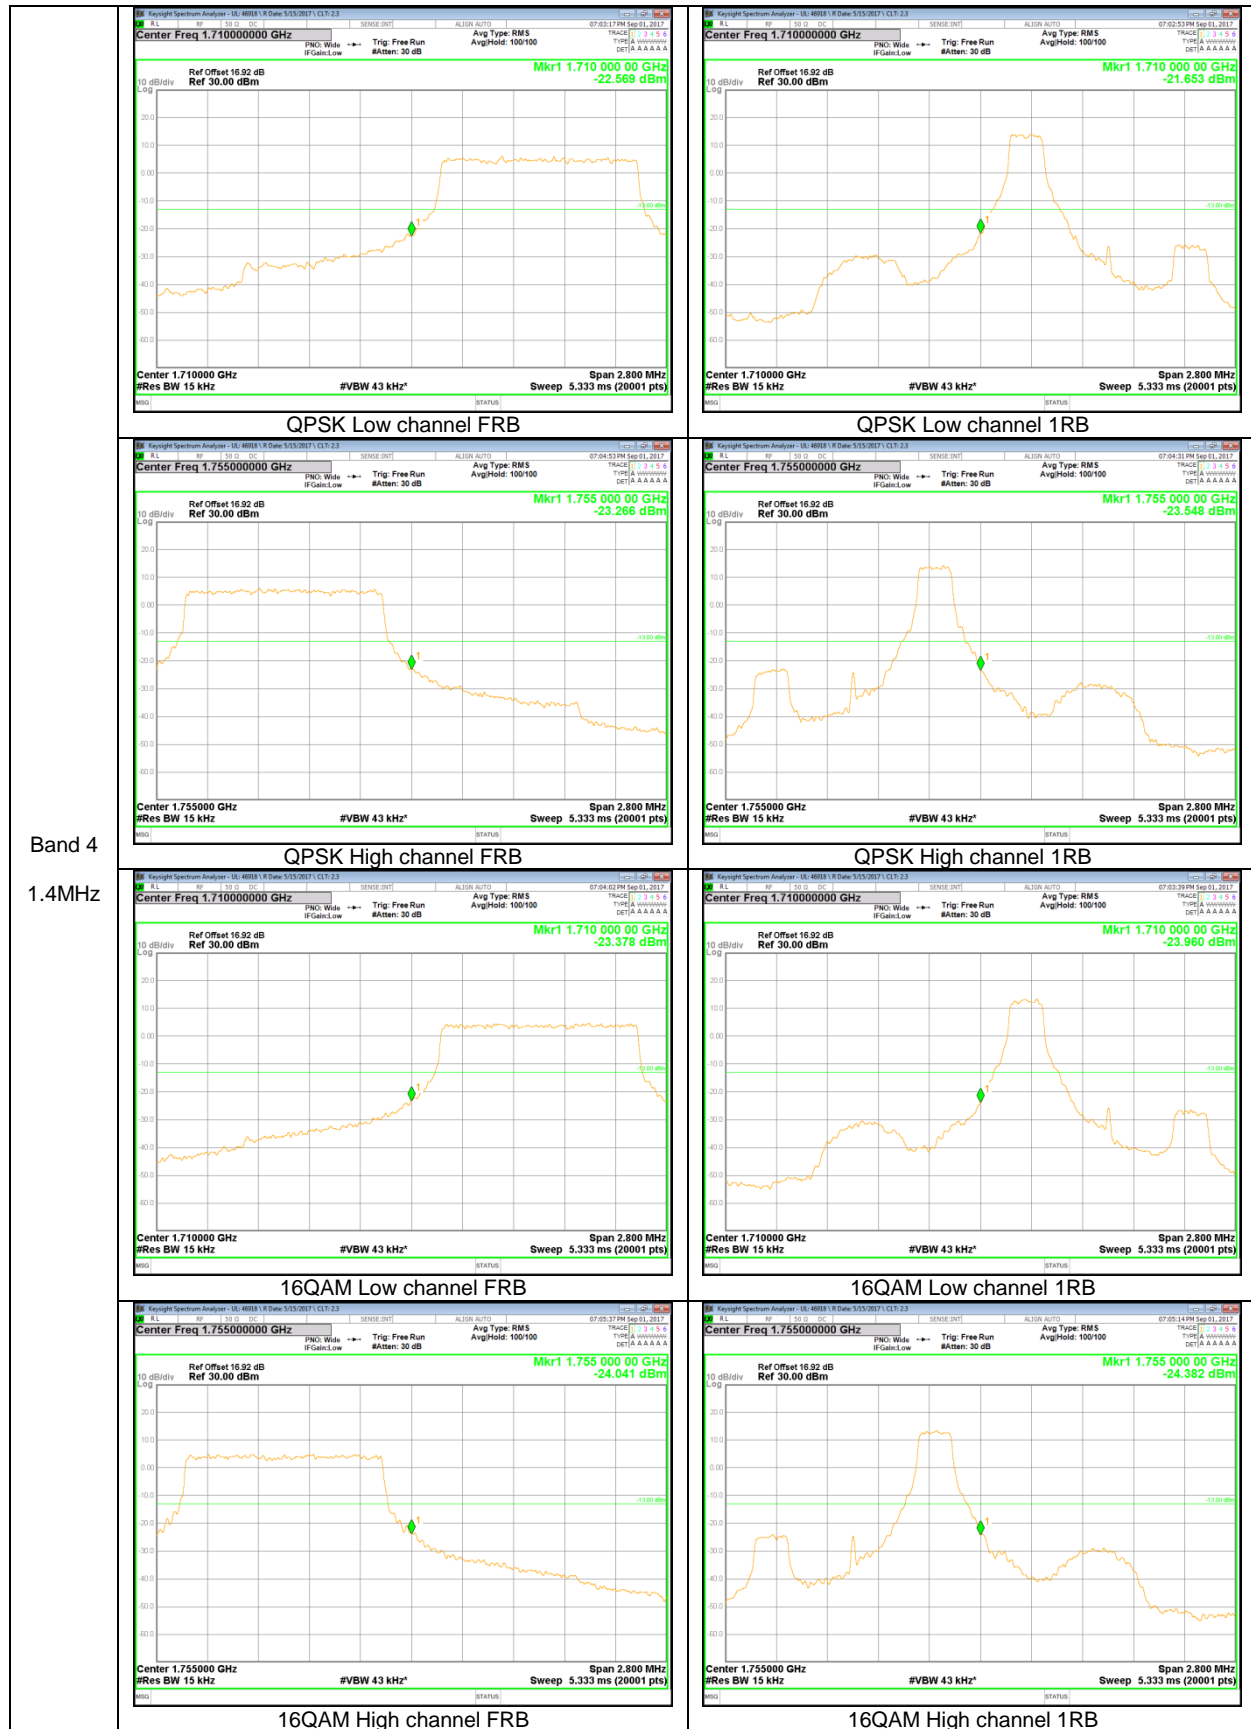

9.2.1. BAND EDGE PLOTS

WCDMA

LTE Band 5

Band 5
10MHz

Band 5
5MHz

Band 5
 3MHz

Band 5
 1.4MHz

LTE Band 4

Band 4
20MHz

Band 4
 15MHz

Band 4
 10MHz

Band 4
5MHz

Band 4
 1.4MHz

LTE Band 2

Band 2
20MHz