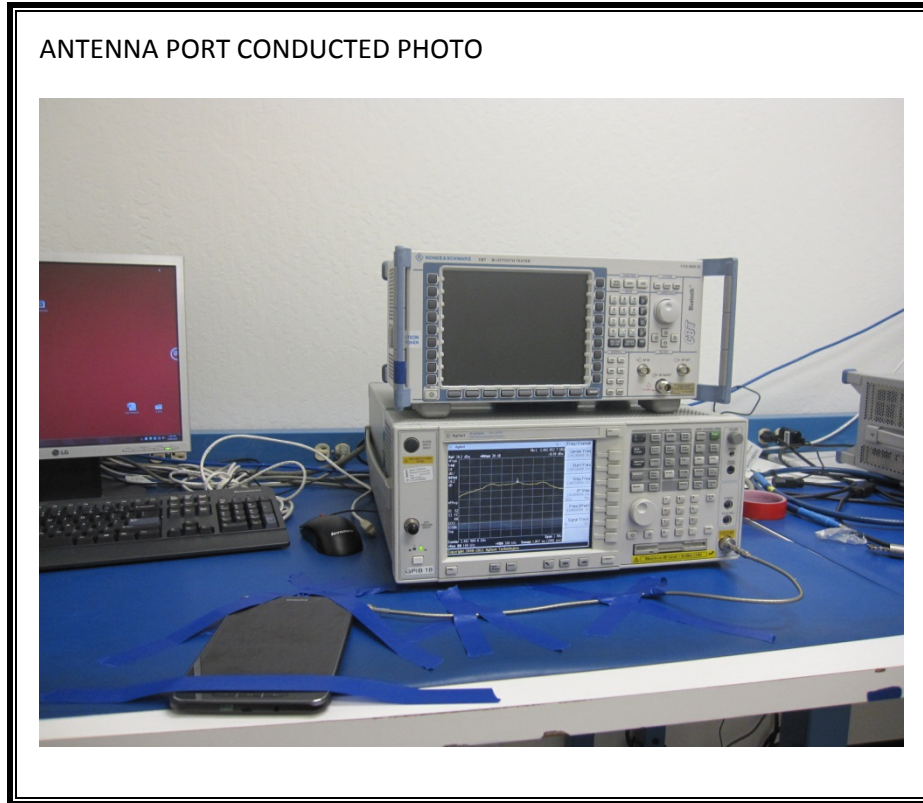

15. SETUP PHOTOS

ANTENNA PORT CONDUCTED RF MEASUREMENT SETUP

RADIATED RF MEASUREMENT SETUP (BELOW 1 GHz)

RADIATED FRONT PHOTO (BELOW 1 GHz)

RADIATED BACK PHOTO (BELOW 1 GHz)

RADIATED RF MEASUREMENT SETUP (ABOVE 1 GHz)

RADIATED FRONT PHOTO (ABOVE 1 GHz)

RADIATED BACK PHOTO (ABOVE 1 GHz)

RADIATED RF MEASUREMENT SETUP FOR PORTABLE CONFIGURATION

X-AXIS FRONT PHOTO

Y-AXIS FRONT PHOTO

Z-AXIS FRONT PHOTO

POWERLINE CONDUCTED EMISSIONS MEASUREMENT SETUP

LINE CONDUCTED BACK PHOTO

DYNAMIC FREQUENCY SELECTION MEASUREMENT SETUP

DFS FRONT PHOTO

DFS SIDE PHOTO

END REPORT