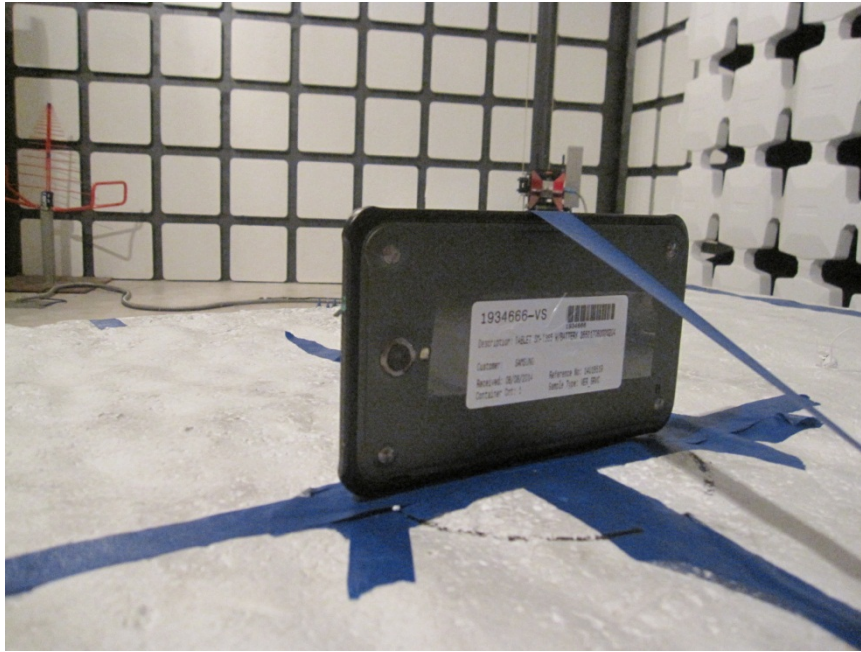

15. SETUP PHOTOS

ANTENNA PORT CONDUCTED RF MEASUREMENT SETUP

RADIATED RF MEASUREMENT SETUP (BELOW 1 GHz)

RADIATED FRONT PHOTO (BELOW 1 GHz)

RADIATED BACK PHOTO (BELOW 1 GHz)

RADIATED RF MEASUREMENT SETUP (ABOVE 1 GHz)

RADIATED FRONT PHOTO (ABOVE 1 GHz)

RADIATED BACK PHOTO (ABOVE 1 GHz)

RADIATED RF MEASUREMENT SETUP FOR PORTABLE CONFIGURATION

X-AXIS FRONT PHOTO

Y-AXIS FRONT PHOTO

Z-AXIS FRONT PHOTO

POWERLINE CONDUCTED EMISSIONS MEASUREMENT SETUP

LINE CONDUCTED BACK PHOTO

DYNAMIC FREQUENCY SELECTION MEASUREMENT SETUP

DFS FRONT PHOTO

DFS SIDE PHOTO

END REPORT