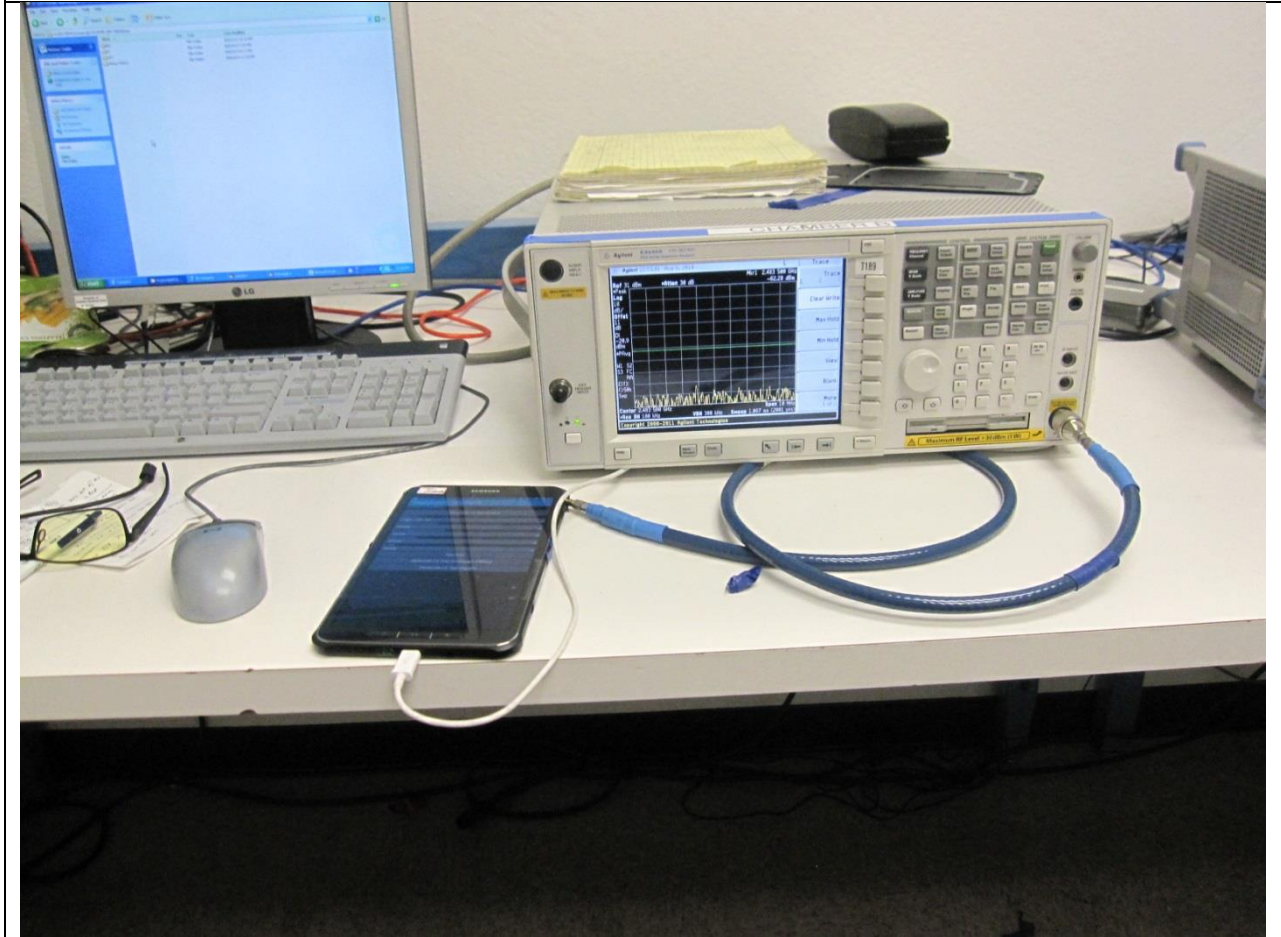

12. SETUP PHOTOS

ANTENNA PORT CONDUCTED RF MEASUREMENT SETUP

ANTENNA PORT CONDUCTED PHOTO

RADIATED RF MEASUREMENT SETUP (BELOW 1 GHz)

RADIATED FRONT=PHOTO (BELOW 1 GHz)

RADIATED BACK PHOTO (BELOW 1 GHz)

RADIATED RF MEASUREMENT SETUP (ABOVE 1 GHz)

RADIATED FRONT PHOTO (ABOVE 1 GHz)

RADIATED BACK PHOTO (ABOVE 1 GHz)

RADIATED RF MEASUREMENT SETUP FOR PORTABLE CONFIGURATION

X-AXIS FRONT PHOTO

Y-AXIS FRONT PHOTO

Z-AXIS FRONT PHOTO

POWERLINE CONDUCTED EMISSIONS MEASUREMENT SETUP

LINE CONDUCTED FRONT PHOTO

LINE CONDUCTED BACK PHOTO

END OF REPORT