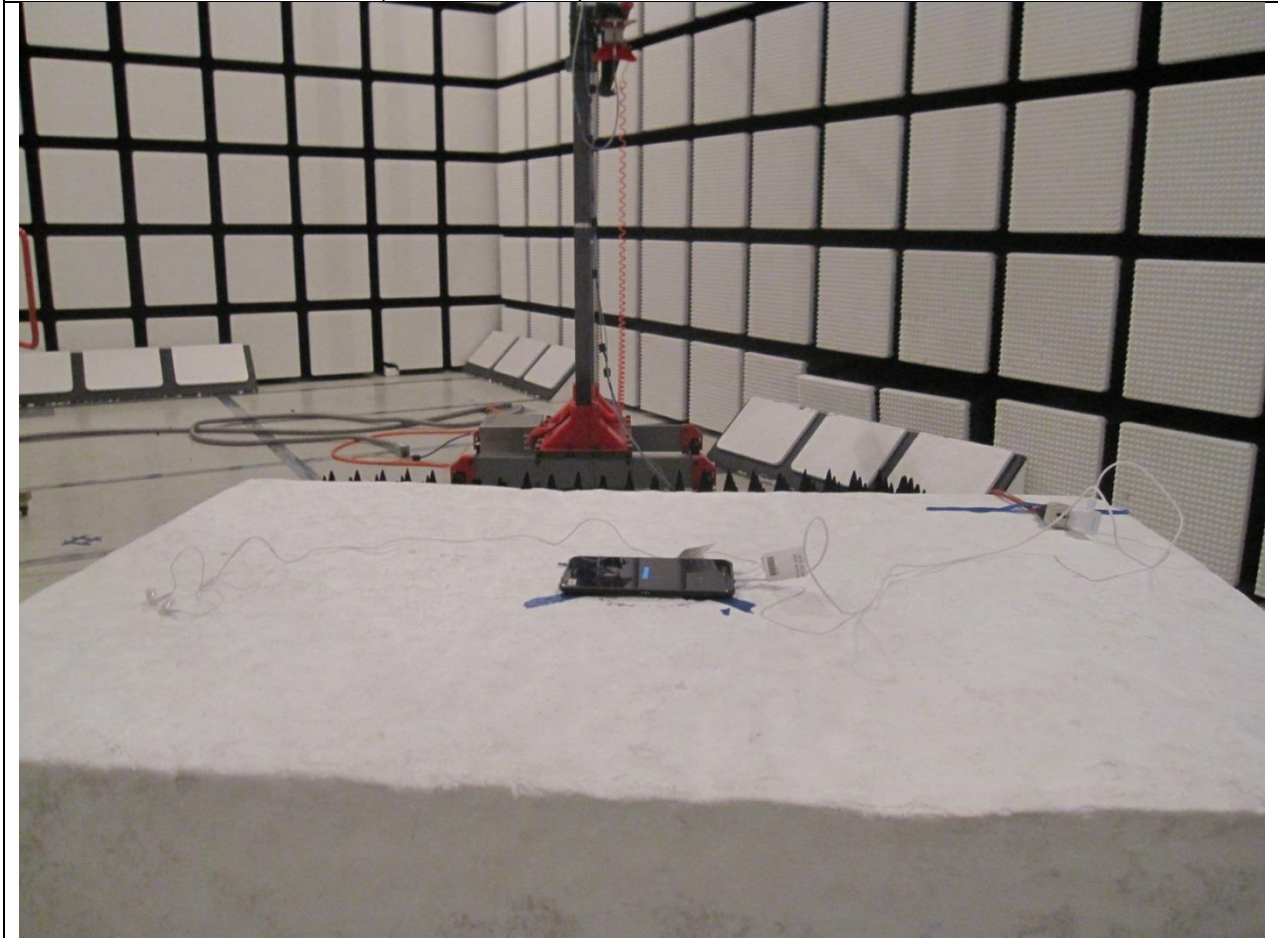

12. SETUP PHOTOS

ANTENNA PORT CONDUCTED RF MEASUREMENT SETUP

ANTENNA PORT CONDUCTED PHOTO

RADIATED RF MEASUREMENT SETUP (BELOW 1 GHz)

RADIATED FRONT=PHOTO (BELOW 1 GHz)

RADIATED BACK PHOTO (BELOW 1 GHz)

RADIATED RF MEASUREMENT SETUP (ABOVE 1 GHz)

RADIATED FRONT PHOTO (ABOVE 1 GHz)

RADIATED BACK PHOTO (ABOVE 1 GHz)

RADIATED RF MEASUREMENT SETUP FOR PORTABLE CONFIGURATION

X-AXIS FRONT PHOTO

Y-AXIS FRONT PHOTO

Z-AXIS FRONT PHOTO

POWERLINE CONDUCTED EMISSIONS MEASUREMENT SETUP

LINE CONDUCTED FRONT PHOTO

LINE CONDUCTED BACK PHOTO

END OF REPORT