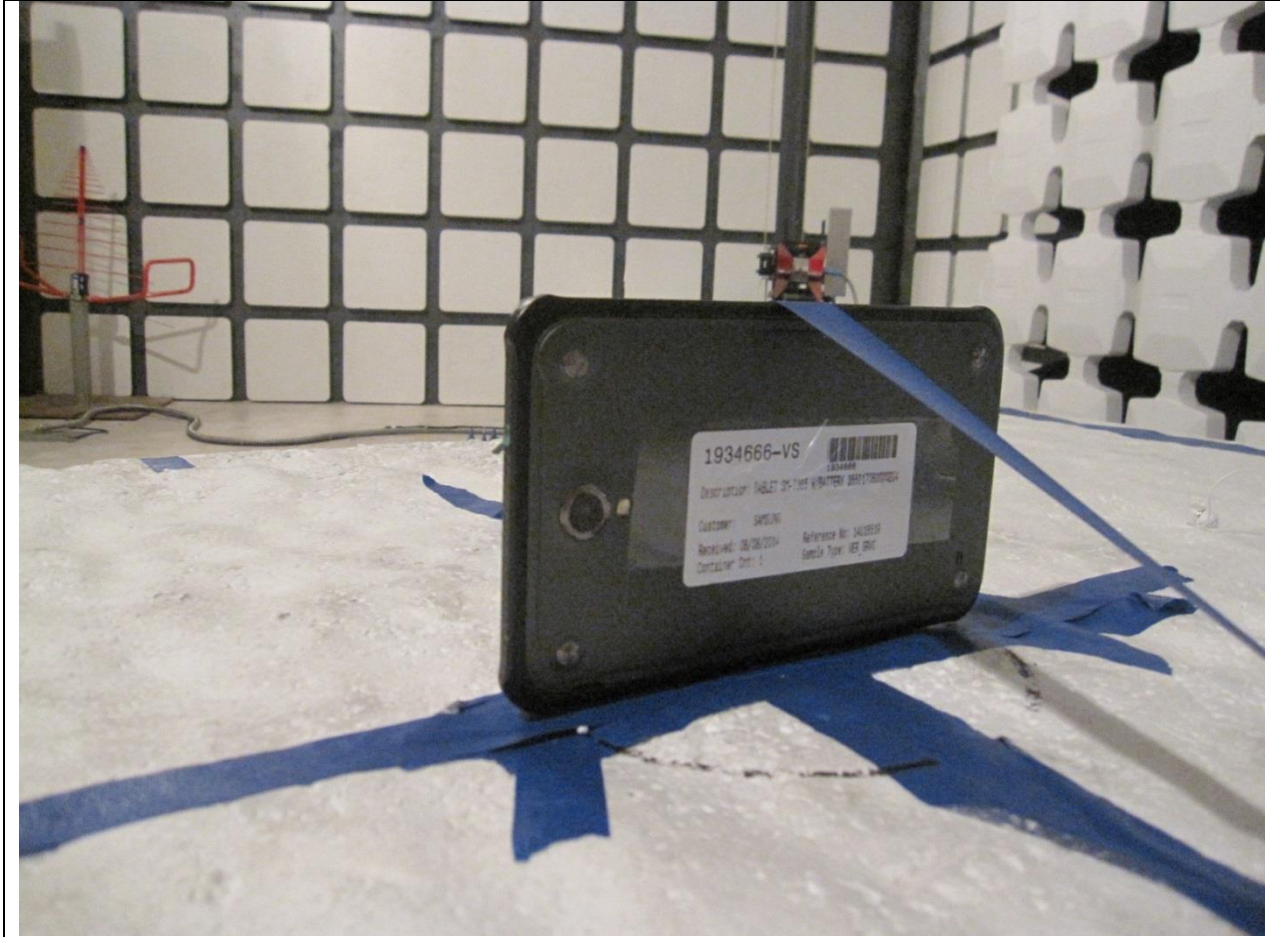

12. SETUP PHOTOS

ANTENNA PORT CONDUCTED RF MEASUREMENT SETUP

ANTENNA PORT CONDUCTED PHOTO

RADIATED RF MEASUREMENT SETUP (BELOW 1 GHz)

RADIATED FRONT=PHOTO (BELOW 1 GHz)

RADIATED BACK PHOTO (BELOW 1 GHz)

RADIATED RF MEASUREMENT SETUP (ABOVE 1 GHz)

RADIATED FRONT PHOTO (ABOVE 1 GHz)

RADIATED BACK PHOTO (ABOVE 1 GHz)

RADIATED RF MEASUREMENT SETUP FOR PORTABLE CONFIGURATION

X-AXIS FRONT PHOTO

Y-AXIS FRONT PHOTO

Z-AXIS FRONT PHOTO

POWERLINE CONDUCTED EMISSIONS MEASUREMENT SETUP

LINE CONDUCTED FRONT PHOTO

LINE CONDUCTED BACK PHOTO

END OF REPORT