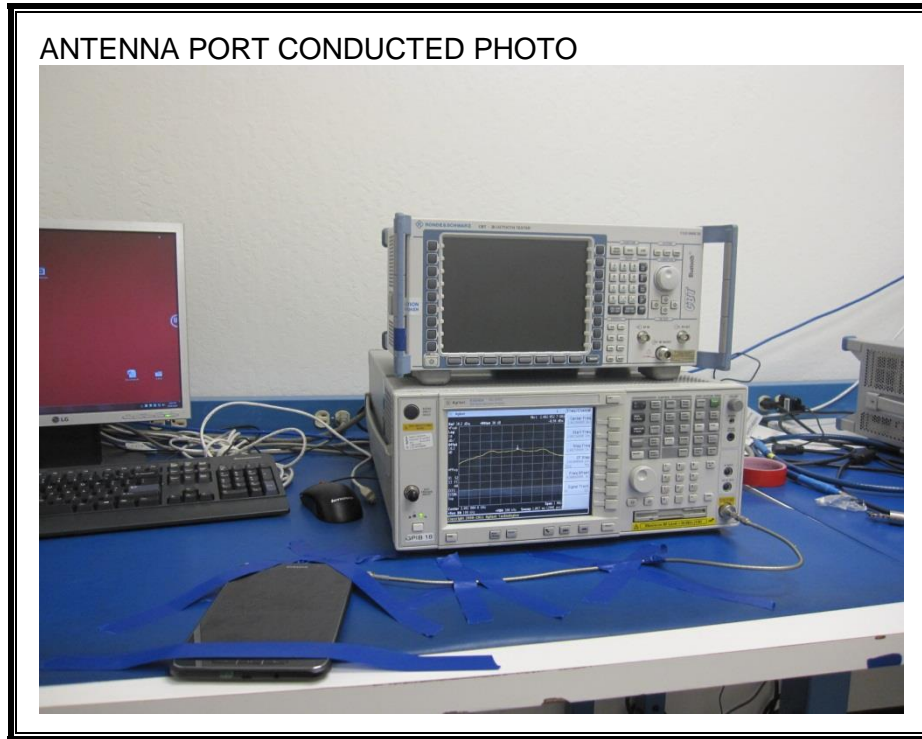

11. SETUP PHOTOS

ANTENNA PORT CONDUCTED RF MEASUREMENT SETUP

RADIATED RF MEASUREMENT SETUP (BELOW 1 GHz)

RADIATED FRONT PHOTO (BELOW 1 GHz)

RADIATED BACK PHOTO (BELOW 1 GHz)

RADIATED RF MEASUREMENT SETUP (ABOVE 1 GHz)

RADIATED RF MEASUREMENT SETUP FOR PORTABLE CONFIGURATION

X-AXIS FRONT PHOTO

Y-AXIS FRONT PHOTO

POWERLINE CONDUCTED EMISSIONS MEASUREMENT SETUP

END OF REPORT