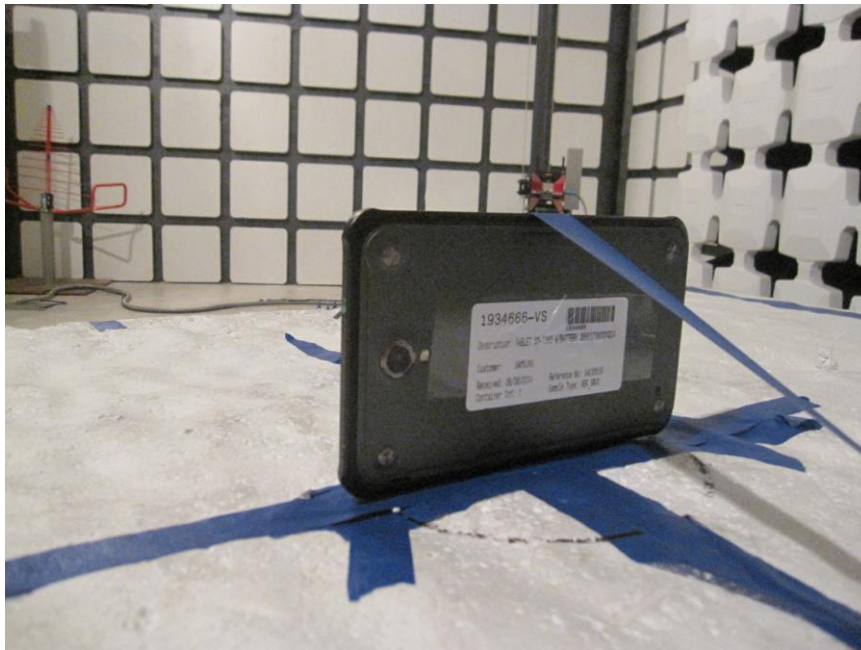

### ANTENNA PORT CONDUCTED RF MEASUREMENT SETUP

### RADIATED RF MEASUREMENT SETUP (BELOW 1 GHz)

RADIATED FRONT PHOTO (BELOW 1 GHz)

RADIATED BACK PHOTO (BELOW 1 GHz)

**RADIATED RF MEASUREMENT SETUP (ABOVE 1 GHz)**

**RADIATED RF MEASUREMENT SETUP FOR PORTABLE CONFIGURATION**

X-AXIS FRONT PHOTO

Y-AXIS FRONT PHOTO

**POWERLINE CONDUCTED EMISSIONS MEASUREMENT SETUP**

**END OF REPORT**