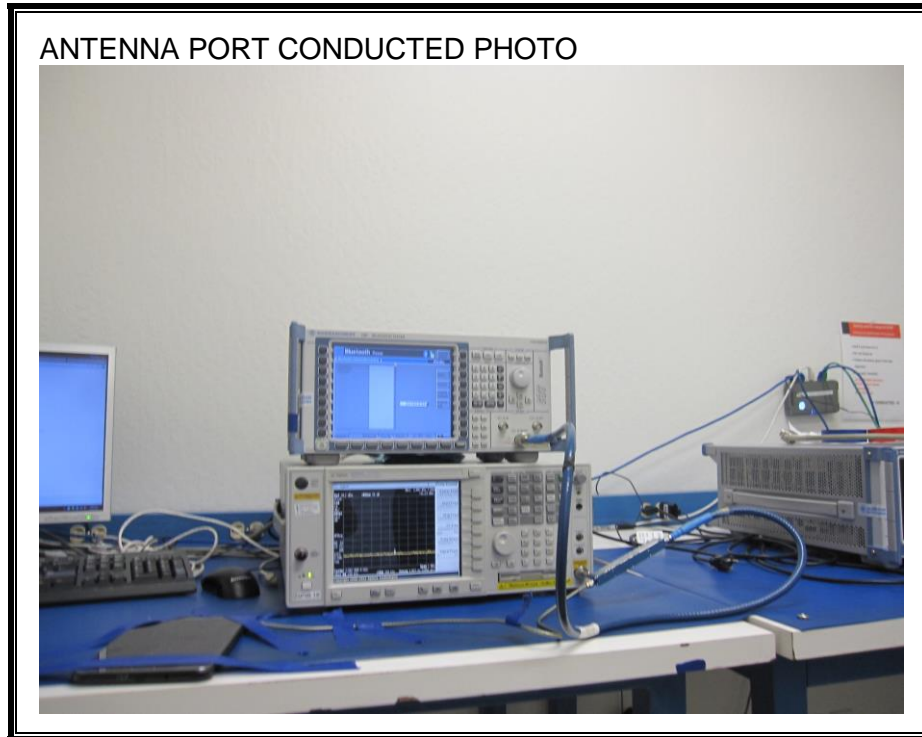

### ANTENNA PORT CONDUCTED RF MEASUREMENT SETUP

### RADIATED RF MEASUREMENT SETUP (BELOW 1 GHz)

RADIATED FRONT PHOTO (BELOW 1 GHz)

RADIATED BACK PHOTO (BELOW 1 GHz)

**RADIATED RF MEASUREMENT SETUP (ABOVE 1 GHz)**

**RADIATED RF MEASUREMENT SETUP FOR PORTABLE CONFIGURATION**

X-AXIS FRONT PHOTO

Y-AXIS FRONT PHOTO

**POWERLINE CONDUCTED EMISSIONS MEASUREMENT SETUP**

**END OF REPORT**