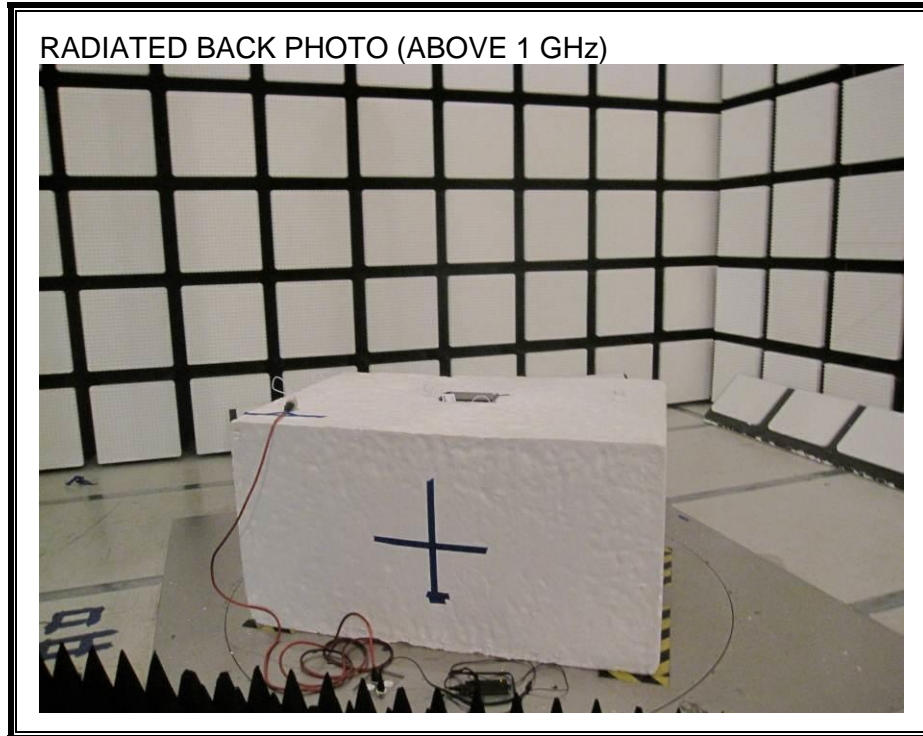

9. SETUP PHOTOS

ANTENNA PORT CONDUCTED RF MEASUREMENT SETUP

RADIATED RF MEASUREMENT SETUP (BELOW 1 GHz)

RADIATED FRONT PHOTO (BELOW 1 GHz)

RADIATED BACK PHOTO (BELOW 1 GHz)

RADIATED RF MEASUREMENT SETUP (ABOVE 1 GHz)

RADIATED RF MEASUREMENT SETUP FOR PORTABLE CONFIGURATION

X-AXIS FRONT PHOTO

Y-AXIS FRONT PHOTO

POWERLINE CONDUCTED EMISSIONS MEASUREMENT SETUP

END OF REPORT