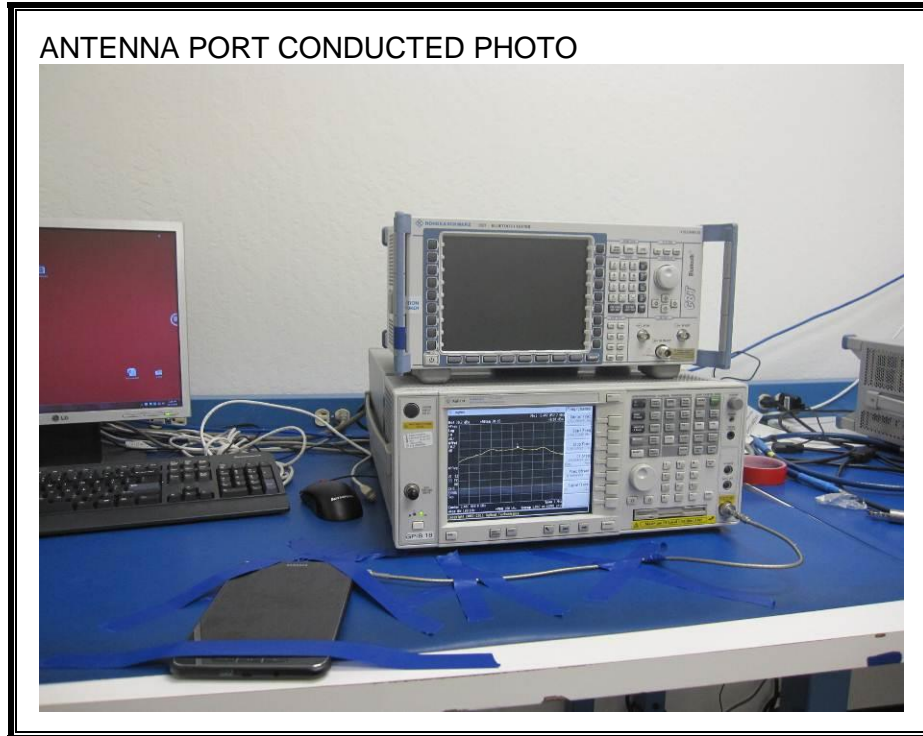

9. SETUP PHOTOS

ANTENNA PORT CONDUCTED RF MEASUREMENT SETUP

RADIATED RF MEASUREMENT SETUP (BELOW 1 GHz)

RADIATED FRONT PHOTO (BELOW 1 GHz)

RADIATED BACK PHOTO (BELOW 1 GHz)

RADIATED RF MEASUREMENT SETUP (ABOVE 1 GHz)

RADIATED RF MEASUREMENT SETUP FOR PORTABLE CONFIGURATION

X-AXIS FRONT PHOTO

Y-AXIS FRONT PHOTO

POWERLINE CONDUCTED EMISSIONS MEASUREMENT SETUP

END OF REPORT