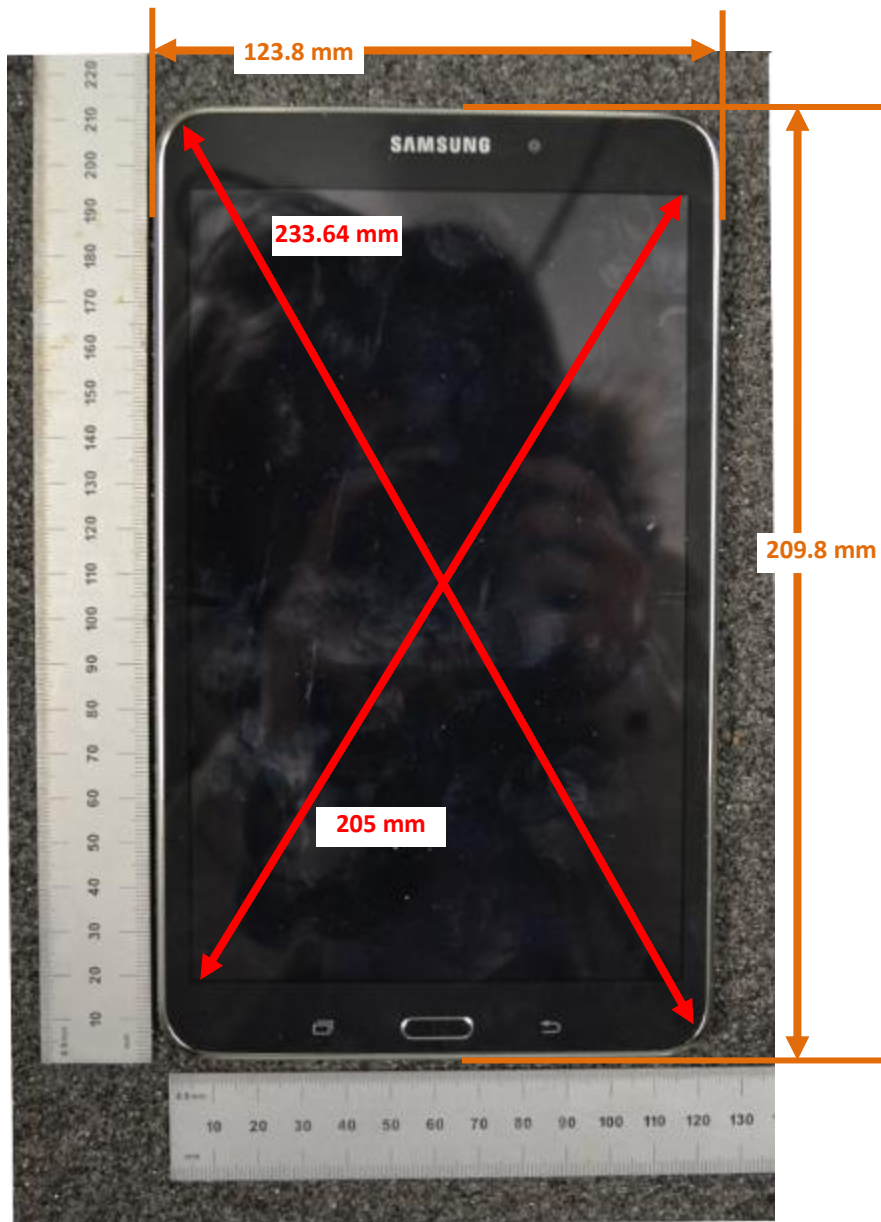

DUT and SAR Set-up Photos

Overall Dimensions

Front View of the DUT

Rear View of the DUT

Body-worn Accessory & Hotspot mode Exposure Conditions

Rear

Hotspot Exposure Conditions

Edge 1

Edge 4

Antenna Dimensions & Separation Distances

① Wi-Fi / BT Ant (TX & RX)