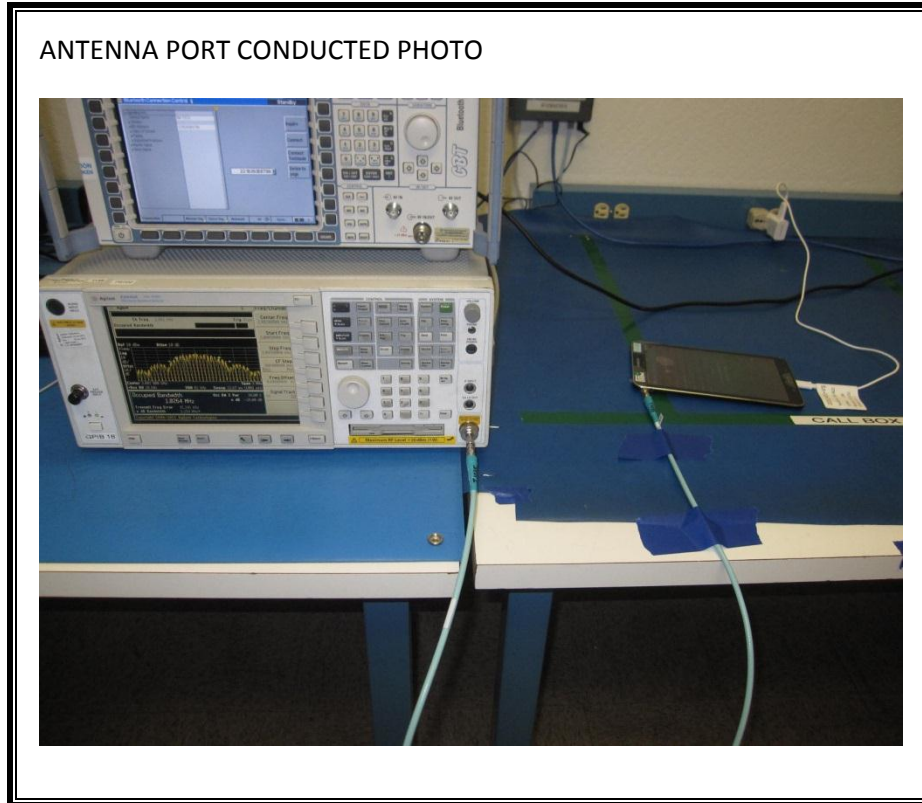

15. SETUP PHOTOS

ANTENNA PORT CONDUCTED RF MEASUREMENT SETUP

RADIATED RF MEASUREMENT SETUP (BELOW 1 GHz)

RADIATED FRONT PHOTO (BELOW 1 GHz)

RADIATED BACK PHOTO (BELOW 1 GHz)

RADIATED RF MEASUREMENT SETUP (ABOVE 1 GHz)

RADIATED FRONT PHOTO (ABOVE 1 GHz)

RADIATED BACK PHOTO (ABOVE 1 GHz)

RADIATED RF MEASUREMENT SETUP FOR PORTABLE CONFIGURATION

X-AXIS FRONT PHOTO

Y-AXIS FRONT PHOTO

Z-AXIS FRONT PHOTO

POWERLINE CONDUCTED EMISSIONS MEASUREMENT SETUP