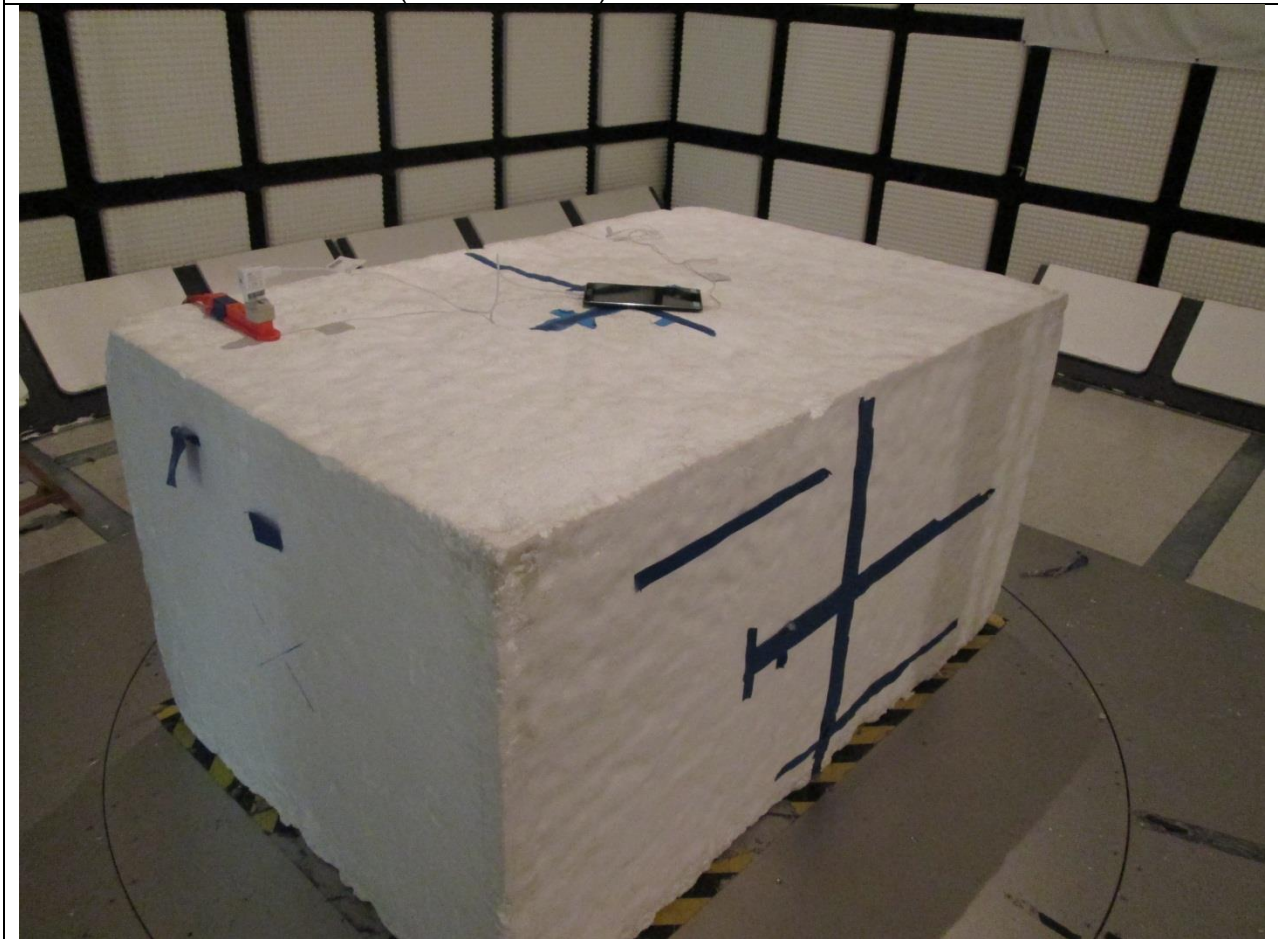

12. SETUP PHOTOS

ANTENNA PORT CONDUCTED RF MEASUREMENT SETUP

ANTENNA PORT CONDUCTED PHOTO

RADIATED RF MEASUREMENT SETUP (BELOW 1 GHz)

RADIATED FRONT=PHOTO (BELOW 1 GHz)

RADIATED BACK PHOTO (BELOW 1 GHz)

RADIATED RF MEASUREMENT SETUP (ABOVE 1 GHz)

RADIATED FRONT PHOTO (ABOVE 1 GHz)

RADIATED BACK PHOTO (ABOVE 1 GHz)

RADIATED RF MEASUREMENT SETUP FOR PORTABLE CONFIGURATION

X-AXIS FRONT PHOTO

Y-AXIS FRONT PHOTO

Z-AXIS FRONT PHOTO

POWERLINE CONDUCTED EMISSIONS MEASUREMENT SETUP

LINE CONDUCTED FRONT PHOTO

LINE CONDUCTED BACK PHOTO

END OF REPORT