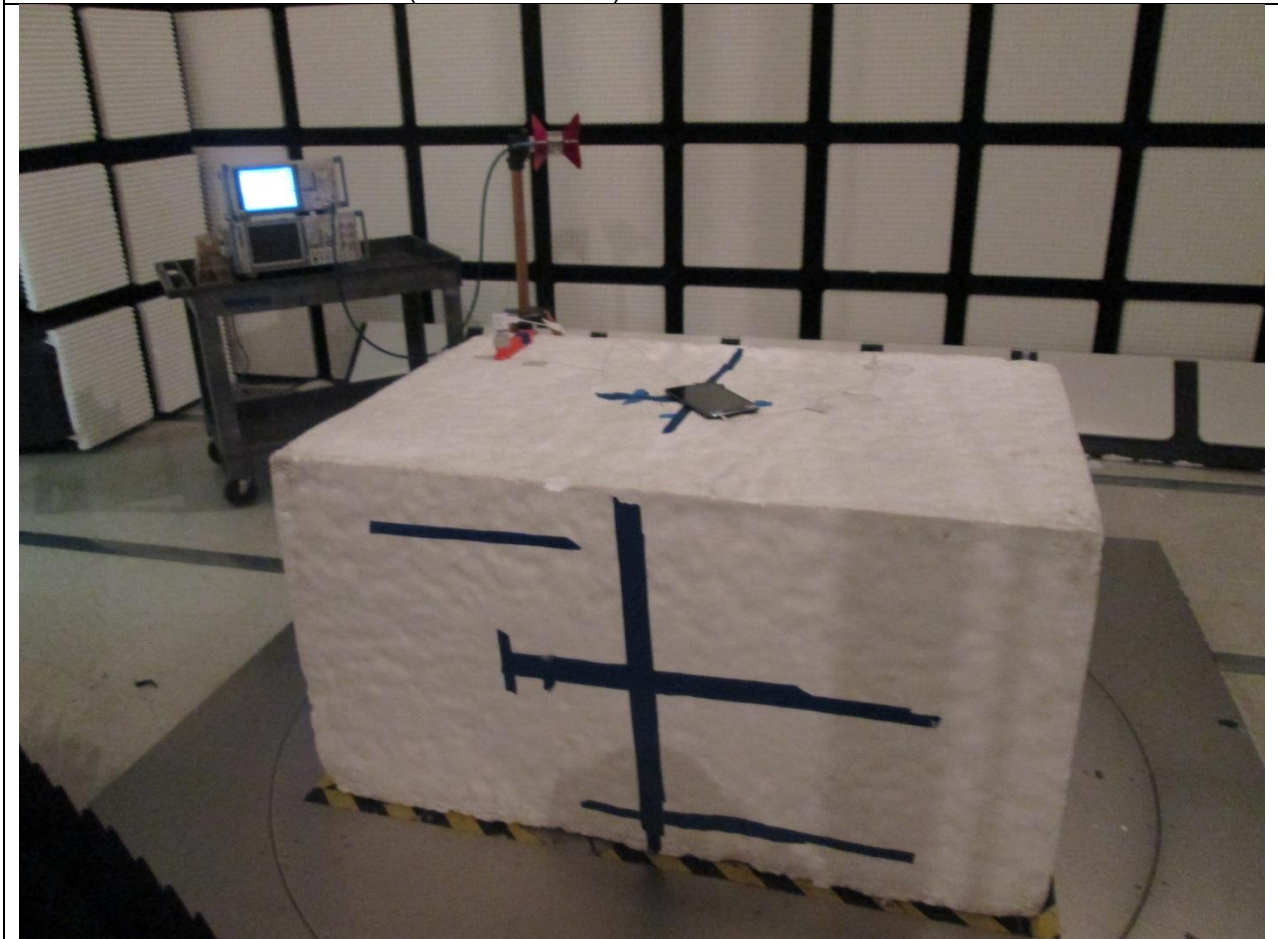

12. SETUP PHOTOS

ANTENNA PORT CONDUCTED RF MEASUREMENT SETUP

ANTENNA PORT CONDUCTED PHOTO

RADIATED RF MEASUREMENT SETUP (BELOW 1 GHz)

RADIATED FRONT=PHOTO (BELOW 1 GHz)

RADIATED BACK PHOTO (BELOW 1 GHz)

RADIATED RF MEASUREMENT SETUP (ABOVE 1 GHz)

RADIATED FRONT PHOTO (ABOVE 1 GHz)

RADIATED BACK PHOTO (ABOVE 1 GHz)

RADIATED RF MEASUREMENT SETUP FOR PORTABLE CONFIGURATION

X-AXIS FRONT PHOTO

Y-AXIS FRONT PHOTO

Z-AXIS FRONT PHOTO

POWERLINE CONDUCTED EMISSIONS MEASUREMENT SETUP

LINE CONDUCTED FRONT PHOTO

LINE CONDUCTED BACK PHOTO

END OF REPORT