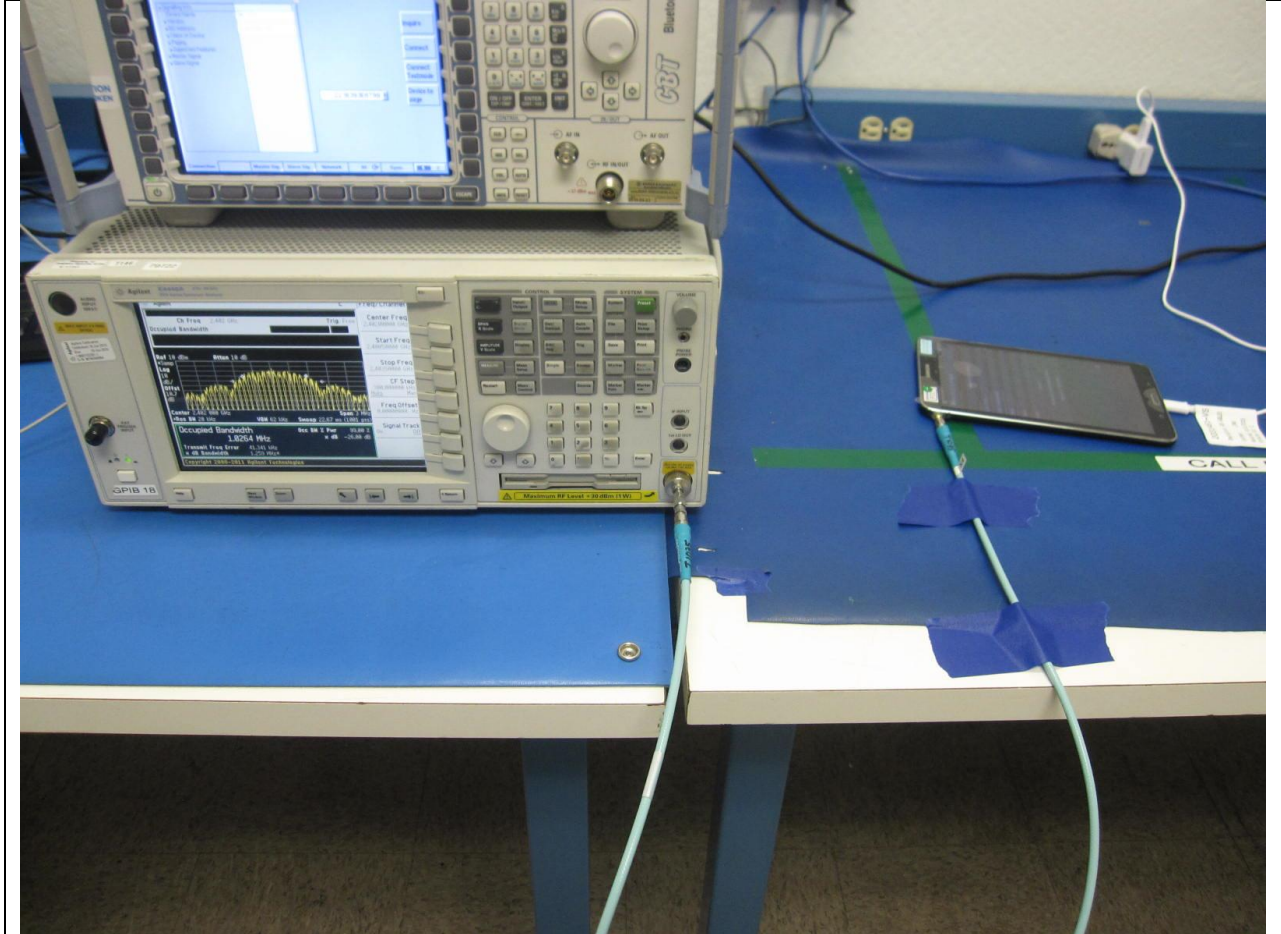

12. SETUP PHOTOS

ANTENNA PORT CONDUCTED RF MEASUREMENT SETUP

ANTENNA PORT CONDUCTED PHOTO

RADIATED RF MEASUREMENT SETUP (BELOW 1 GHz)

RADIATED FRONT=PHOTO (BELOW 1 GHz)

RADIATED BACK PHOTO (BELOW 1 GHz)

RADIATED RF MEASUREMENT SETUP (ABOVE 1 GHz)

RADIATED FRONT PHOTO (ABOVE 1 GHz)

RADIATED BACK PHOTO (ABOVE 1 GHz)

RADIATED RF MEASUREMENT SETUP FOR PORTABLE CONFIGURATION

X-AXIS FRONT PHOTO

Y-AXIS FRONT PHOTO

Z-AXIS FRONT PHOTO

POWERLINE CONDUCTED EMISSIONS MEASUREMENT SETUP

LINE CONDUCTED FRONT PHOTO

LINE CONDUCTED BACK PHOTO

END OF REPORT