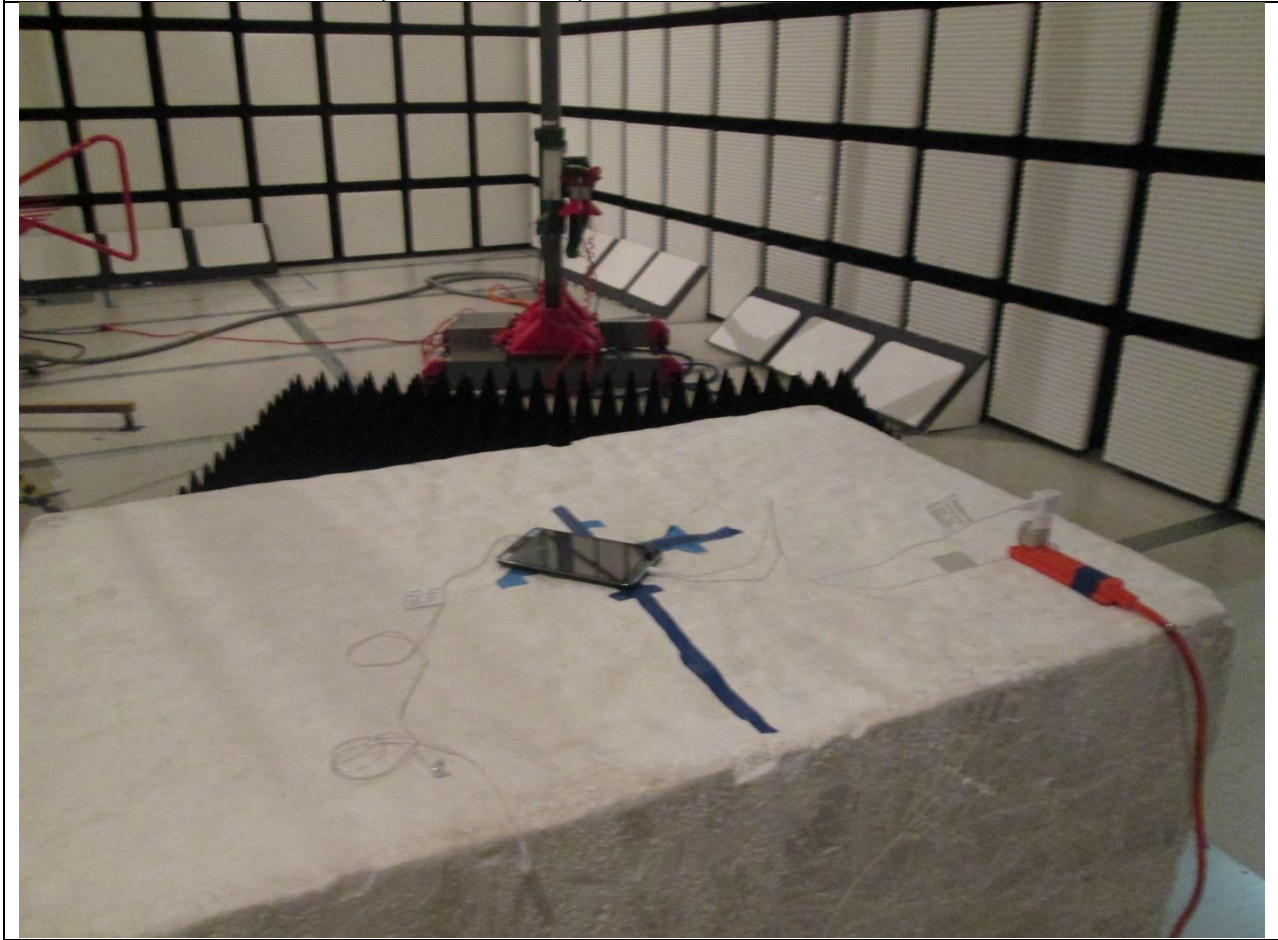

12. SETUP PHOTOS

ANTENNA PORT CONDUCTED RF MEASUREMENT SETUP

ANTENNA PORT CONDUCTED PHOTO

RADIATED RF MEASUREMENT SETUP (BELOW 1 GHz)

RADIATED FRONT=PHOTO (BELOW 1 GHz)

RADIATED BACK PHOTO (BELOW 1 GHz)

RADIATED RF MEASUREMENT SETUP (ABOVE 1 GHz)

RADIATED FRONT PHOTO (ABOVE 1 GHz)

RADIATED BACK PHOTO (ABOVE 1 GHz)

RADIATED RF MEASUREMENT SETUP FOR PORTABLE CONFIGURATION

X-AXIS FRONT PHOTO

Y-AXIS FRONT PHOTO

Z-AXIS FRONT PHOTO

POWERLINE CONDUCTED EMISSIONS MEASUREMENT SETUP

LINE CONDUCTED FRONT PHOTO

LINE CONDUCTED BACK PHOTO

END OF REPORT