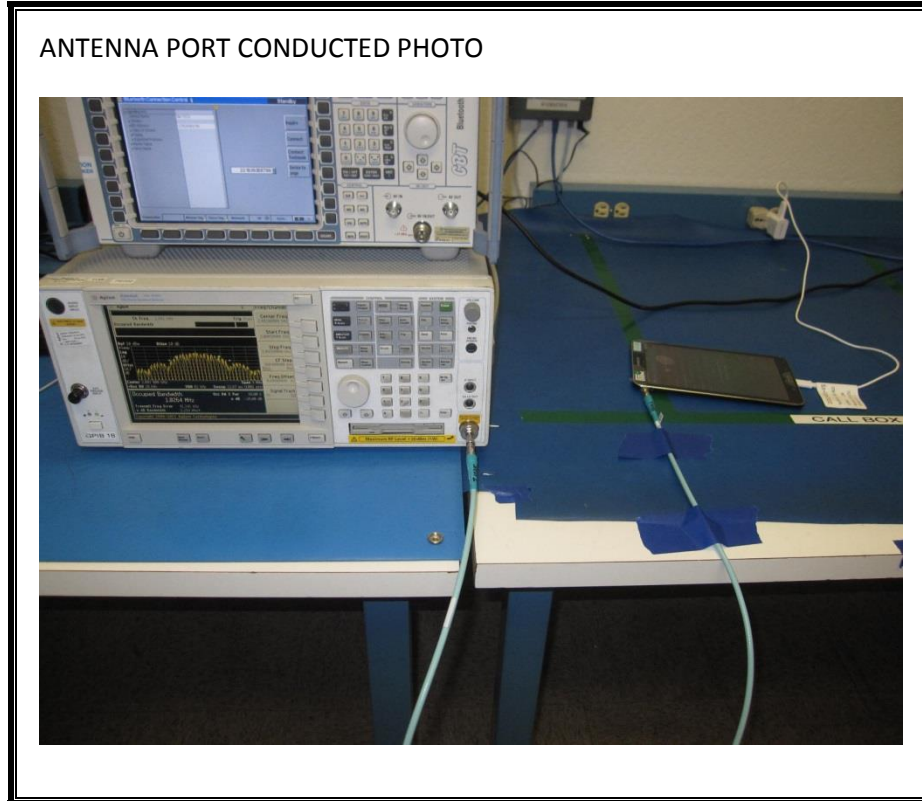

10. SETUP PHOTOS

ANTENNA PORT CONDUCTED RF MEASUREMENT SETUP

RADIATED RF MEASUREMENT SETUP (BELOW 1 GHz)

RADIATED FRONT PHOTO (BELOW 1 GHz)

RADIATED BACK PHOTO (BELOW 1 GHz)

RADIATED RF MEASUREMENT SETUP (ABOVE 1 GHz)

RADIATED FRONT PHOTO (ABOVE 1 GHz)

RADIATED BACK PHOTO (ABOVE 1 GHz)

RADIATED RF MEASUREMENT SETUP FOR PORTABLE CONFIGURATION

X-AXIS FRONT PHOTO

Y-AXIS FRONT PHOTO

Z-AXIS FRONT PHOTO

POWERLINE CONDUCTED EMISSIONS MEASUREMENT SETUP

LINE CONDUCTED FRONT PHOTO

LINE CONDUCTED BACK PHOTO

END OF REPORT