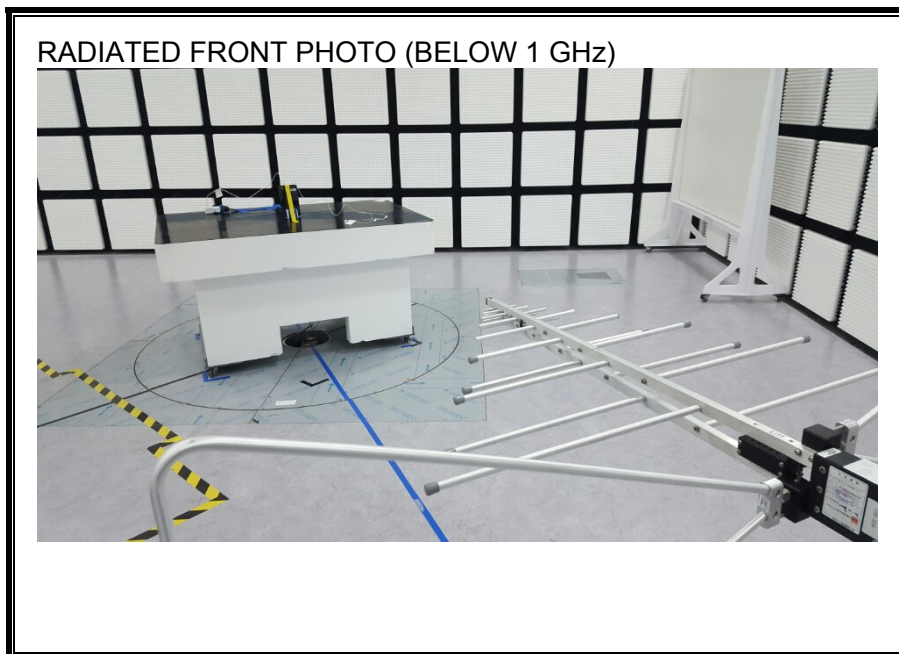

12. SETUP PHOTOS

ANTENNA PORT CONDUCTED RF MEASUREMENT SETUP

RADIATED RF MEASUREMENT SETUP (BELOW 1 GHz)

RADIATED RF MEASUREMENT SETUP (ABOVE 1 GHz)

RADIATED RF MEASUREMENT SETUP FOR PORTABLE CONFIGURATION

X-AXIS FRONT PHOTO

Y-AXIS FRONT PHOTO

ENVIRONMENTAL CHAMBER PHOTO

END OF REPORT