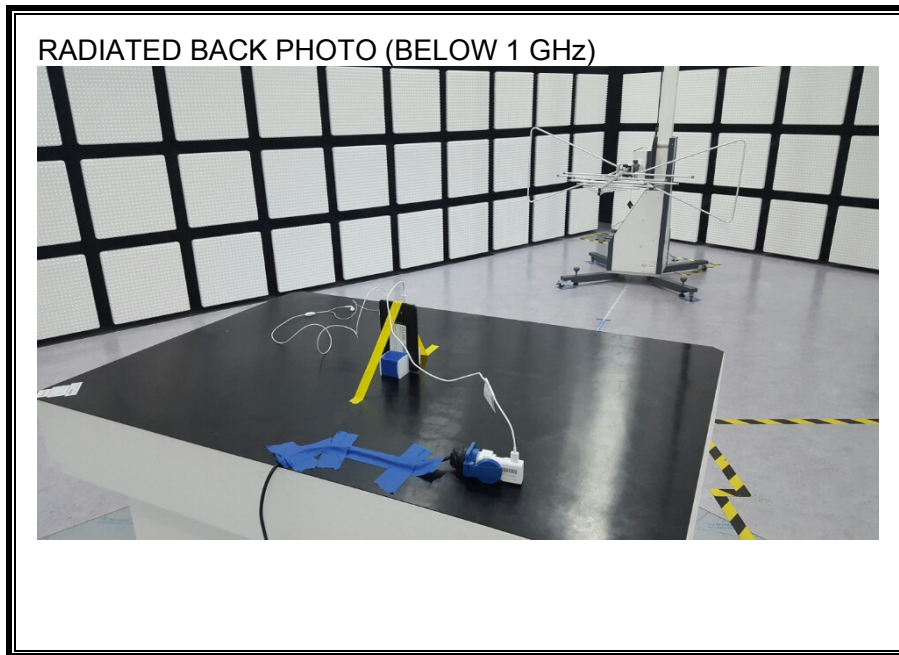

12. SETUP PHOTOS

ANTENNA PORT CONDUCTED RF MEASUREMENT SETUP

RADIATED RF MEASUREMENT SETUP (BELOW 1 GHz)

RADIATED RF MEASUREMENT SETUP (ABOVE 1 GHz)

RADIATED RF MEASUREMENT SETUP FOR PORTABLE CONFIGURATION

X-AXIS FRONT PHOTO

Y-AXIS FRONT PHOTO

ENVIRONMENTAL CHAMBER PHOTO

END OF REPORT