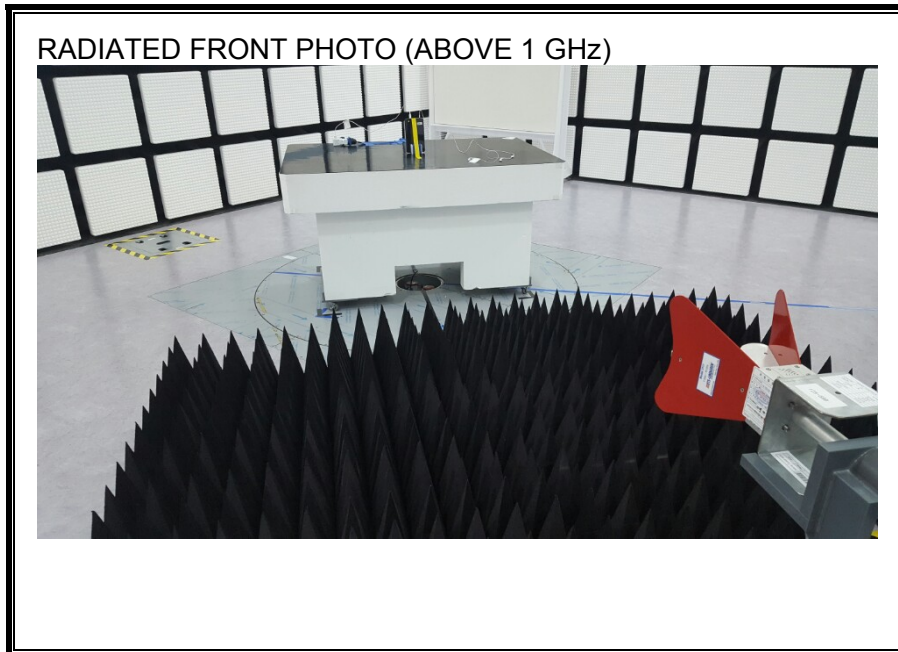

12. SETUP PHOTOS

ANTENNA PORT CONDUCTED RF MEASUREMENT SETUP

RADIATED RF MEASUREMENT SETUP (BELOW 1 GHz)

RADIATED RF MEASUREMENT SETUP (ABOVE 1 GHz)

RADIATED RF MEASUREMENT SETUP FOR PORTABLE CONFIGURATION

X-AXIS FRONT PHOTO

Y-AXIS FRONT PHOTO

ENVIRONMENTAL CHAMBER PHOTO

END OF REPORT