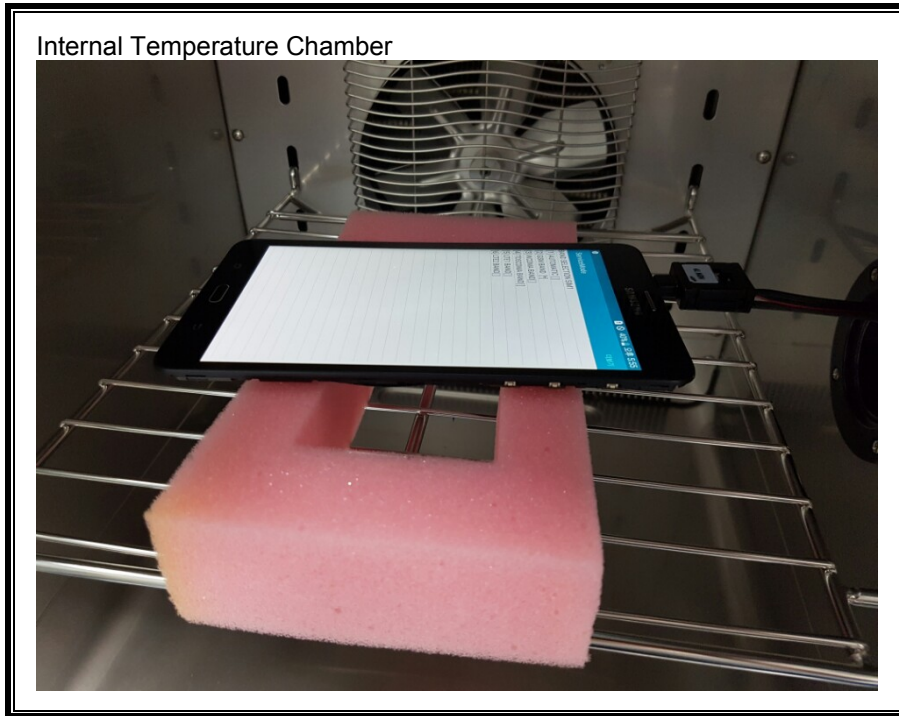

12. SETUP PHOTOS

ANTENNA PORT CONDUCTED RF MEASUREMENT SETUP

RADIATED RF MEASUREMENT SETUP (BELOW 1 GHz)

RADIATED RF MEASUREMENT SETUP (ABOVE 1 GHz)

RADIATED RF MEASUREMENT SETUP FOR PORTABLE CONFIGURATION

X-AXIS FRONT PHOTO

Y-AXIS FRONT PHOTO

ENVIRONMENTAL CHAMBER PHOTO

END OF REPORT