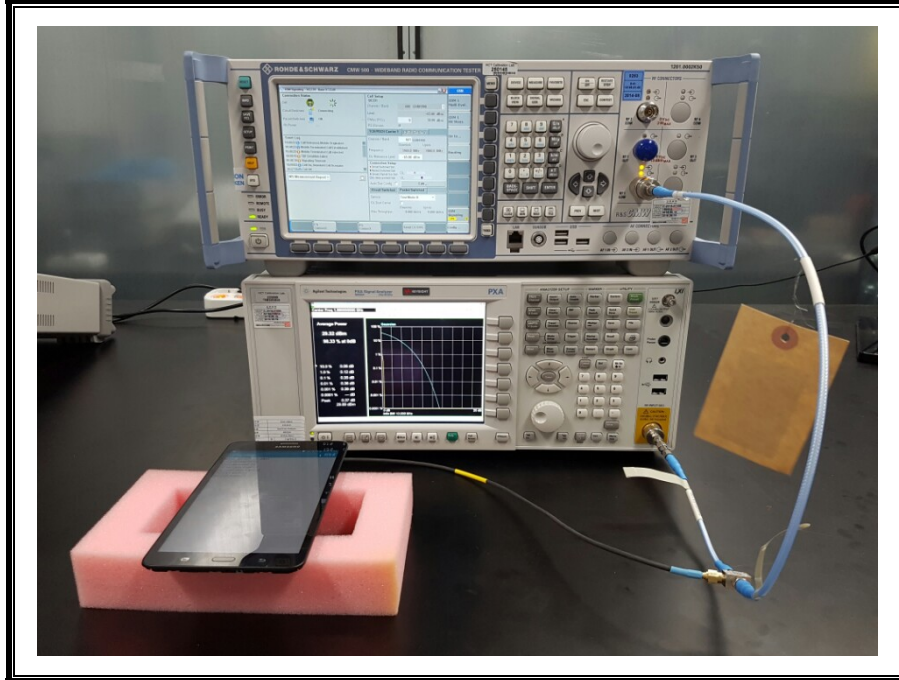

12. SETUP PHOTOS

ANTENNA PORT CONDUCTED RF MEASUREMENT SETUP

RADIATED RF MEASUREMENT SETUP (BELOW 1 GHz)

RADIATED RF MEASUREMENT SETUP (ABOVE 1 GHz)

RADIATED RF MEASUREMENT SETUP FOR PORTABLE CONFIGURATION

X-AXIS FRONT PHOTO

Y-AXIS FRONT PHOTO

ENVIRONMENTAL CHAMBER PHOTO

END OF REPORT