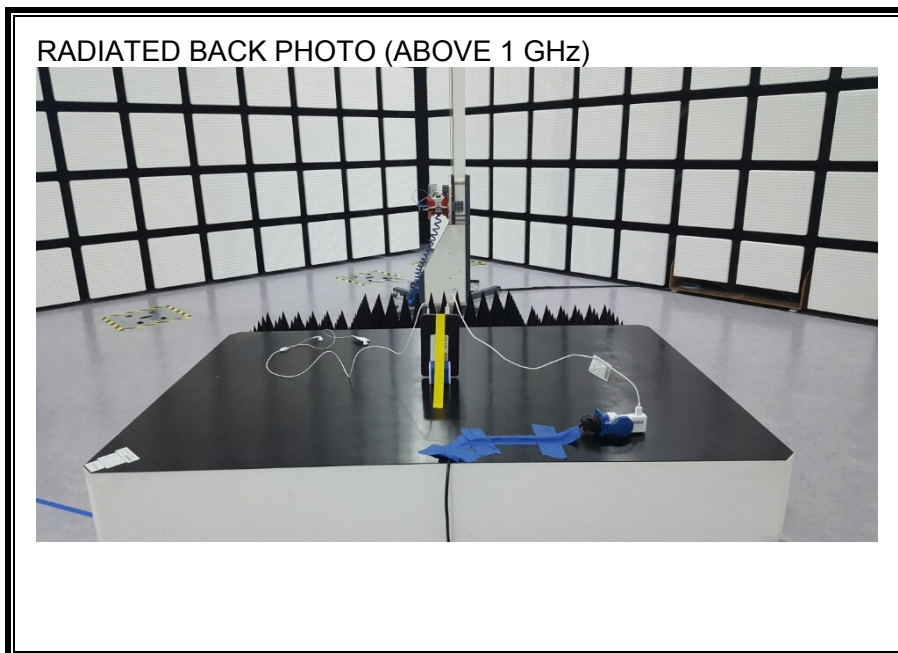

12. SETUP PHOTOS

ANTENNA PORT CONDUCTED RF MEASUREMENT SETUP

RADIATED RF MEASUREMENT SETUP (BELOW 1 GHz)

RADIATED RF MEASUREMENT SETUP (ABOVE 1 GHz)

RADIATED RF MEASUREMENT SETUP FOR PORTABLE CONFIGURATION

X-AXIS FRONT PHOTO

Y-AXIS FRONT PHOTO

ENVIRONMENTAL CHAMBER PHOTO

END OF REPORT