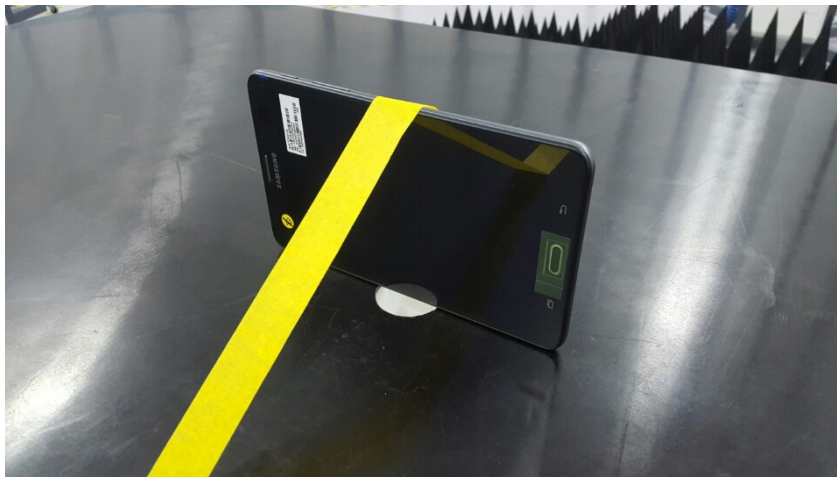

12. SETUP PHOTOS

ANTENNA PORT CONDUCTED RF MEASUREMENT SETUP

RADIATED RF MEASUREMENT SETUP (BELOW 1 GHz)

RADIATED RF MEASUREMENT SETUP (ABOVE 1 GHz)

RADIATED RF MEASUREMENT SETUP FOR PORTABLE CONFIGURATION

X-AXIS FRONT PHOTO

Y-AXIS FRONT PHOTO

ENVIRONMENTAL CHAMBER PHOTO

END OF REPORT