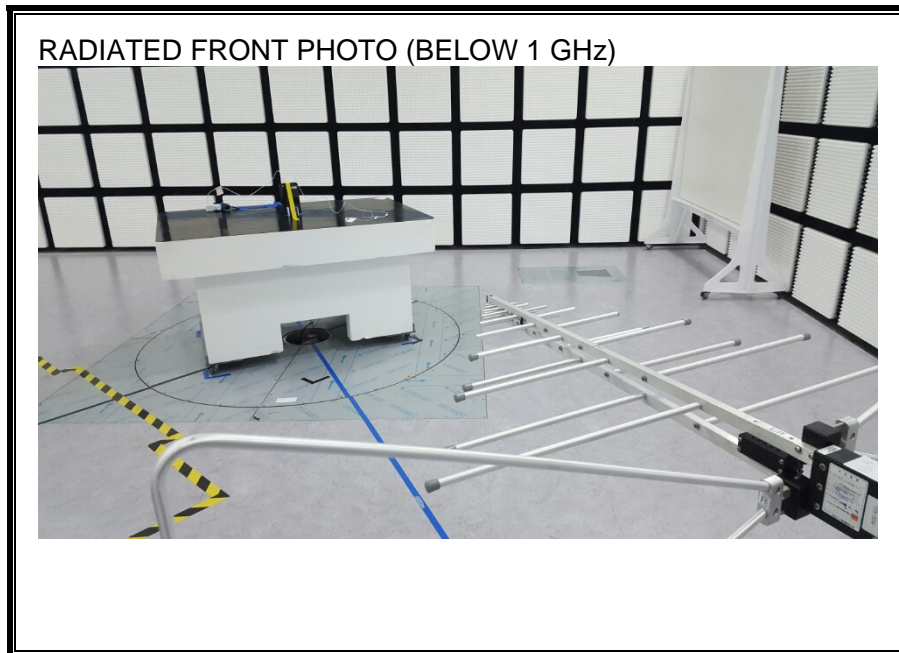

13. SETUP PHOTOS

ANTENNA PORT CONDUCTED RF MEASUREMENT SETUP

RADIATED RF MEASUREMENT SETUP (BELOW 1 GHz)

RADIATED RF MEASUREMENT SETUP (ABOVE 1 GHz)

RADIATED RF MEASUREMENT SETUP FOR PORTABLE CONFIGURATION

X-AXIS FRONT PHOTO

Y-AXIS FRONT PHOTO

POWERLINE CONDUCTED EMISSIONS MEASUREMENT SETUP

END OF REPORT