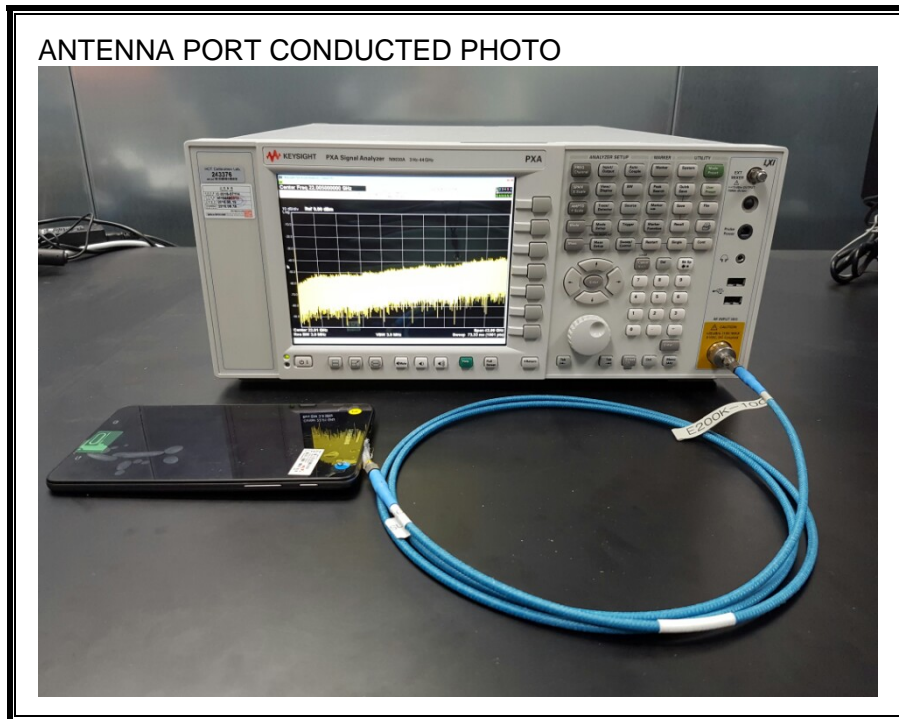

13. SETUP PHOTOS

ANTENNA PORT CONDUCTED RF MEASUREMENT SETUP

RADIATED RF MEASUREMENT SETUP (BELOW 1 GHz)

RADIATED RF MEASUREMENT SETUP (ABOVE 1 GHz)

RADIATED RF MEASUREMENT SETUP FOR PORTABLE CONFIGURATION

X-AXIS FRONT PHOTO

Y-AXIS FRONT PHOTO

POWERLINE CONDUCTED EMISSIONS MEASUREMENT SETUP

END OF REPORT