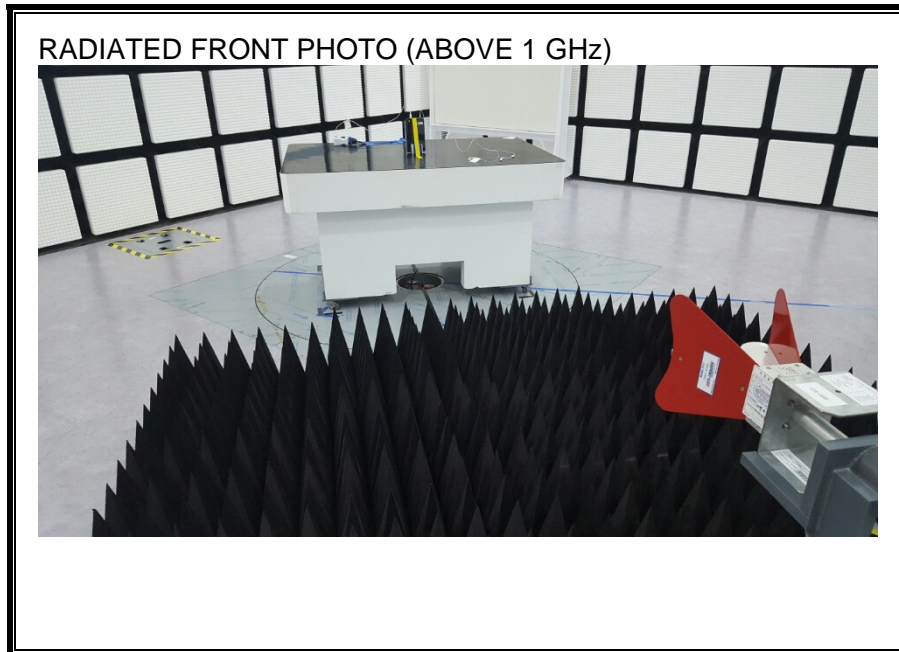

13. SETUP PHOTOS

ANTENNA PORT CONDUCTED RF MEASUREMENT SETUP

RADIATED RF MEASUREMENT SETUP (BELOW 1 GHz)

RADIATED RF MEASUREMENT SETUP (ABOVE 1 GHz)

RADIATED RF MEASUREMENT SETUP FOR PORTABLE CONFIGURATION

X-AXIS FRONT PHOTO

Y-AXIS FRONT PHOTO

POWERLINE CONDUCTED EMISSIONS MEASUREMENT SETUP

END OF REPORT