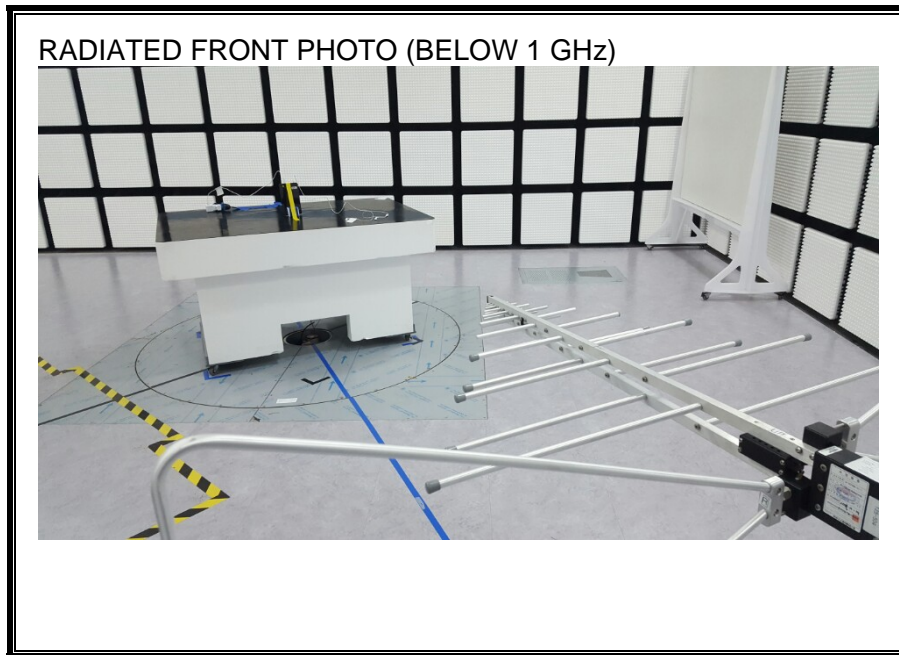

13. SETUP PHOTOS

ANTENNA PORT CONDUCTED RF MEASUREMENT SETUP

RADIATED RF MEASUREMENT SETUP (BELOW 1 GHz)

RADIATED RF MEASUREMENT SETUP (ABOVE 1 GHz)

RADIATED RF MEASUREMENT SETUP FOR PORTABLE CONFIGURATION

X-AXIS FRONT PHOTO

Y-AXIS FRONT PHOTO

POWERLINE CONDUCTED EMISSIONS MEASUREMENT SETUP

LINE CONDUCTED FRONT PHOTO

LINE CONDUCTED BACK PHOTO

END OF REPORT