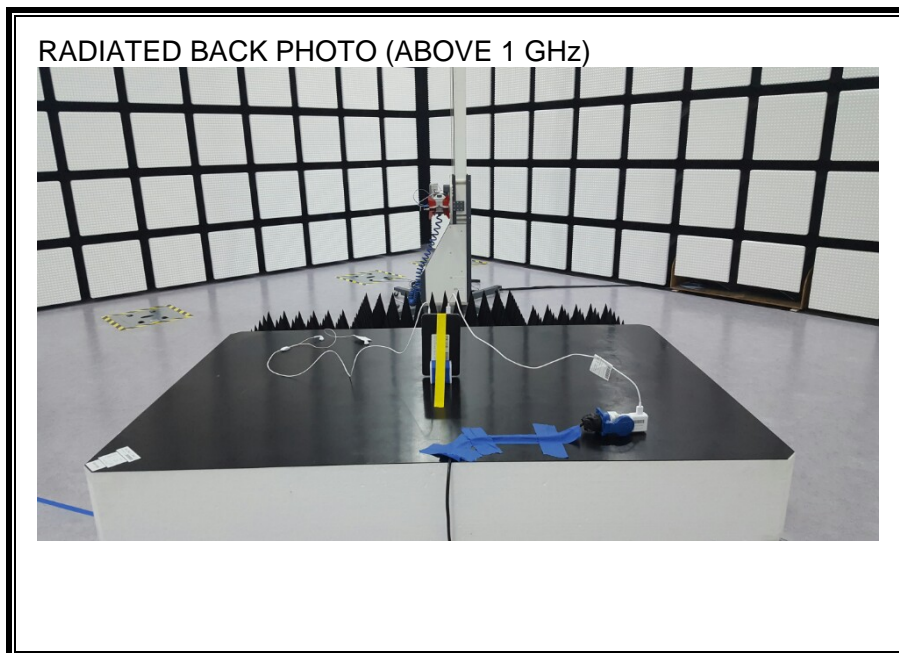

13. SETUP PHOTOS

ANTENNA PORT CONDUCTED RF MEASUREMENT SETUP

RADIATED RF MEASUREMENT SETUP (BELOW 1 GHz)

RADIATED RF MEASUREMENT SETUP (ABOVE 1 GHz)

RADIATED RF MEASUREMENT SETUP FOR PORTABLE CONFIGURATION

X-AXIS FRONT PHOTO

Y-AXIS FRONT PHOTO

POWERLINE CONDUCTED EMISSIONS MEASUREMENT SETUP

LINE CONDUCTED FRONT PHOTO

LINE CONDUCTED BACK PHOTO

END OF REPORT