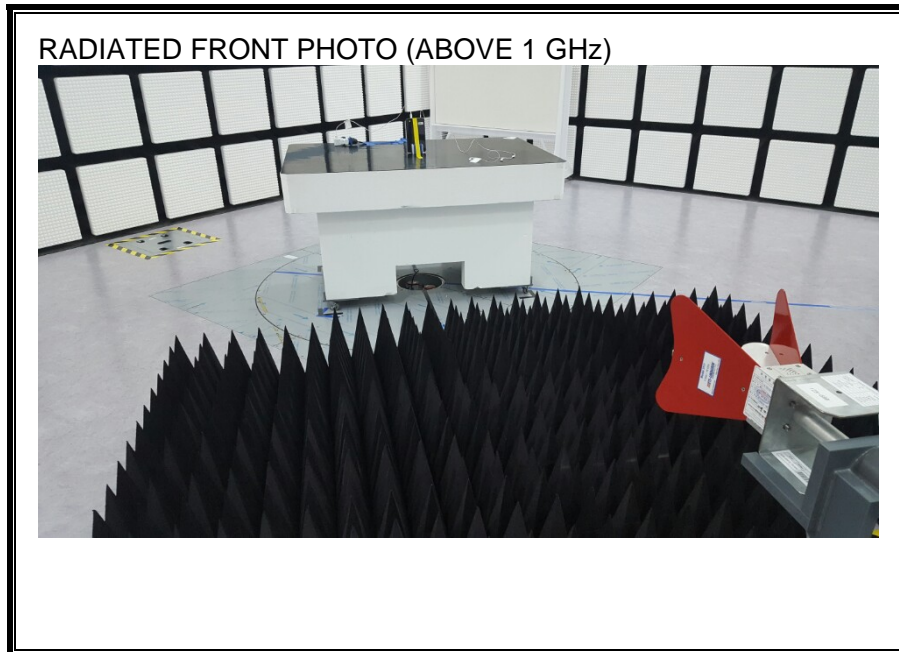

13. SETUP PHOTOS

ANTENNA PORT CONDUCTED RF MEASUREMENT SETUP

RADIATED RF MEASUREMENT SETUP (BELOW 1 GHz)

RADIATED RF MEASUREMENT SETUP (ABOVE 1 GHz)

RADIATED RF MEASUREMENT SETUP FOR PORTABLE CONFIGURATION

X-AXIS FRONT PHOTO

Y-AXIS FRONT PHOTO

POWERLINE CONDUCTED EMISSIONS MEASUREMENT SETUP

LINE CONDUCTED FRONT PHOTO

LINE CONDUCTED BACK PHOTO

END OF REPORT