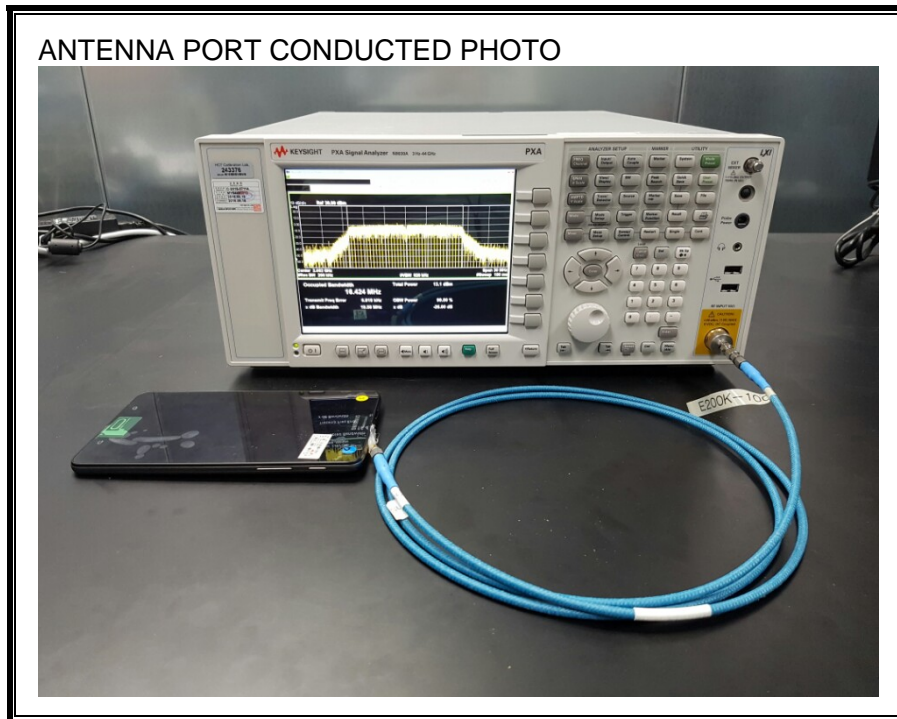

13. SETUP PHOTOS

ANTENNA PORT CONDUCTED RF MEASUREMENT SETUP

RADIATED RF MEASUREMENT SETUP (BELOW 1 GHz)

RADIATED RF MEASUREMENT SETUP (ABOVE 1 GHz)

RADIATED RF MEASUREMENT SETUP FOR PORTABLE CONFIGURATION

X-AXIS FRONT PHOTO

Y-AXIS FRONT PHOTO

POWERLINE CONDUCTED EMISSIONS MEASUREMENT SETUP

LINE CONDUCTED FRONT PHOTO

LINE CONDUCTED BACK PHOTO

END OF REPORT