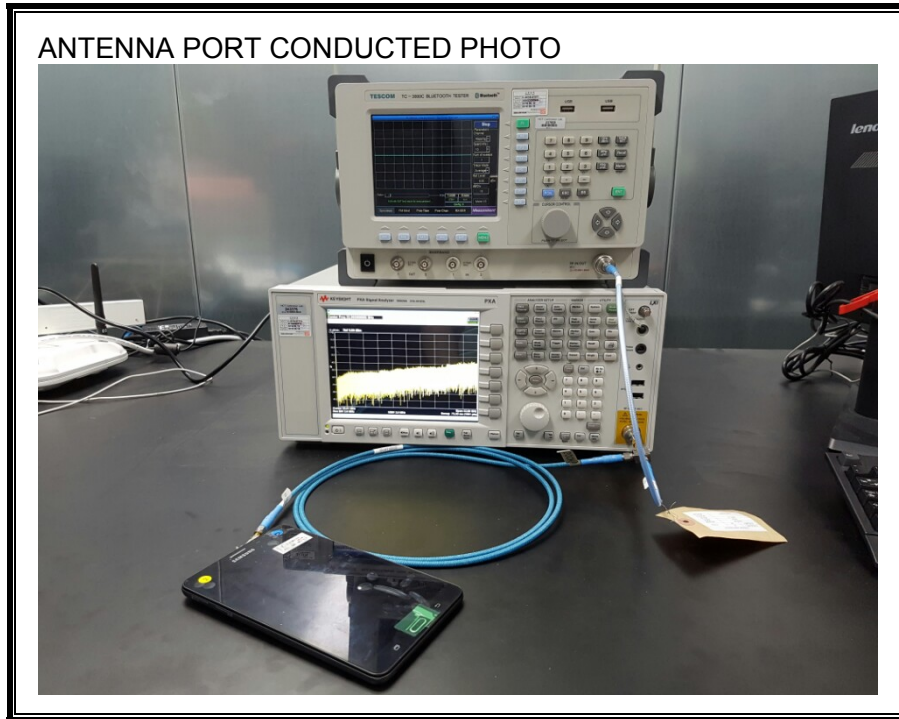

## 11. SETUP PHOTOS

### ANTENNA PORT CONDUCTED RF MEASUREMENT SETUP

**RADIATED RF MEASUREMENT SETUP (BELOW 1 GHz)**

**RADIATED RF MEASUREMENT SETUP (ABOVE 1 GHz)**

**RADIATED RF MEASUREMENT SETUP FOR PORTABLE CONFIGURATION**

X-AXIS FRONT PHOTO

Y-AXIS FRONT PHOTO

**POWERLINE CONDUCTED EMISSIONS MEASUREMENT SETUP**

LINE CONDUCTED FRONT PHOTO

LINE CONDUCTED BACK PHOTO

**END OF REPORT**