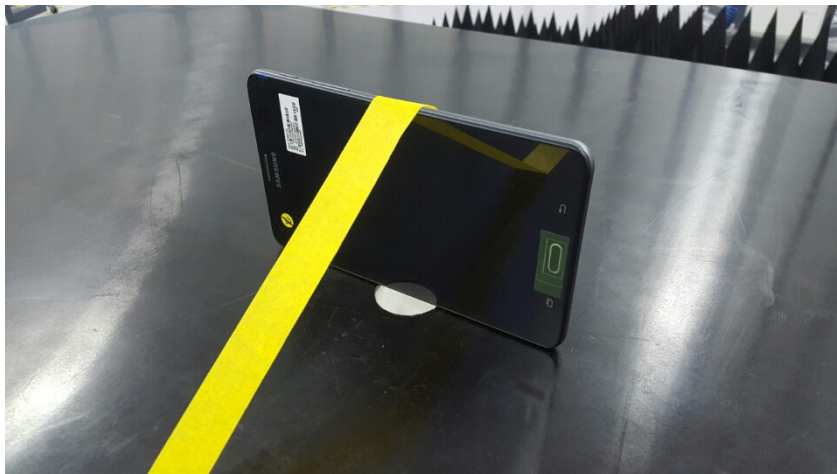

### ANTENNA PORT CONDUCTED RF MEASUREMENT SETUP

**RADIATED RF MEASUREMENT SETUP (BELOW 1 GHz)**

**RADIATED RF MEASUREMENT SETUP (ABOVE 1 GHz)**

**RADIATED RF MEASUREMENT SETUP FOR PORTABLE CONFIGURATION**

X-AXIS FRONT PHOTO

Y-AXIS FRONT PHOTO

**POWERLINE CONDUCTED EMISSIONS MEASUREMENT SETUP**

LINE CONDUCTED FRONT PHOTO

LINE CONDUCTED BACK PHOTO

**END OF REPORT**