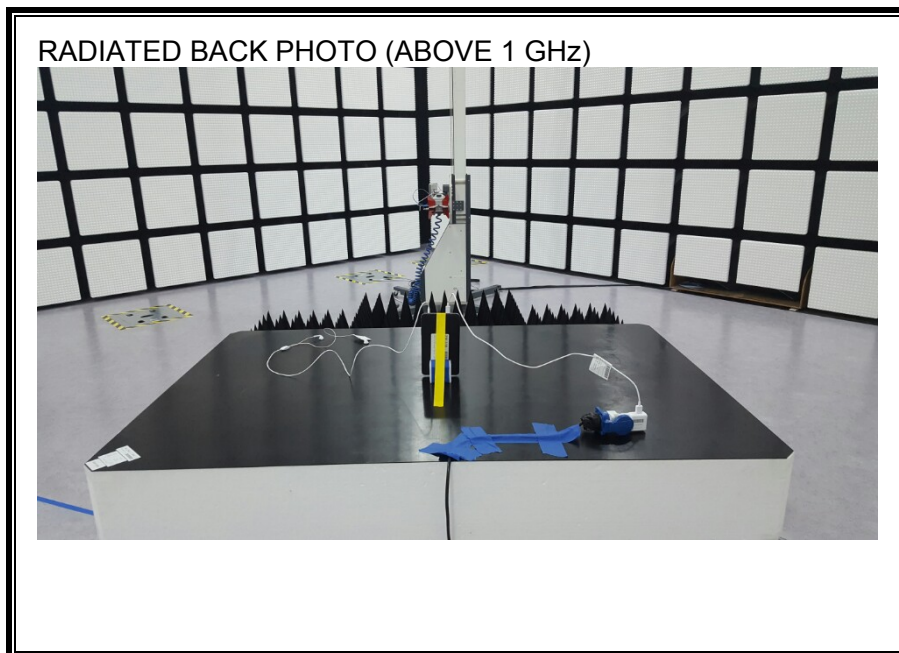

### ANTENNA PORT CONDUCTED RF MEASUREMENT SETUP

**RADIATED RF MEASUREMENT SETUP (BELOW 1 GHz)**

**RADIATED RF MEASUREMENT SETUP (ABOVE 1 GHz)**

**RADIATED RF MEASUREMENT SETUP FOR PORTABLE CONFIGURATION**

X-AXIS FRONT PHOTO

Y-AXIS FRONT PHOTO

**POWERLINE CONDUCTED EMISSIONS MEASUREMENT SETUP**

LINE CONDUCTED FRONT PHOTO

LINE CONDUCTED BACK PHOTO

**END OF REPORT**