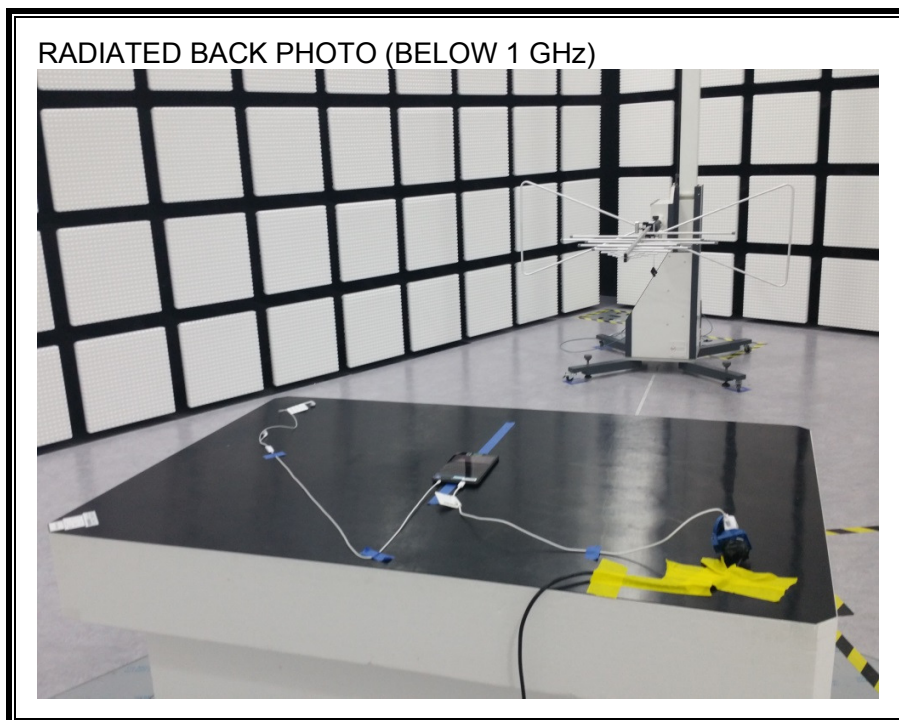

13.SETUP PHOTOS

ANTENNA PORT CONDUCTED RF MEASUREMENT SETUP

RADIATED RF MEASUREMENT SETUP (BELOW 1 GHz)

RADIATED RF MEASUREMENT SETUP (ABOVE 1 GHz)

RADIATED RF MEASUREMENT SETUP FOR PORTABLE CONFIGURATION

POWERLINE CONDUCTED EMISSIONS MEASUREMENT SETUP

END OF REPORT