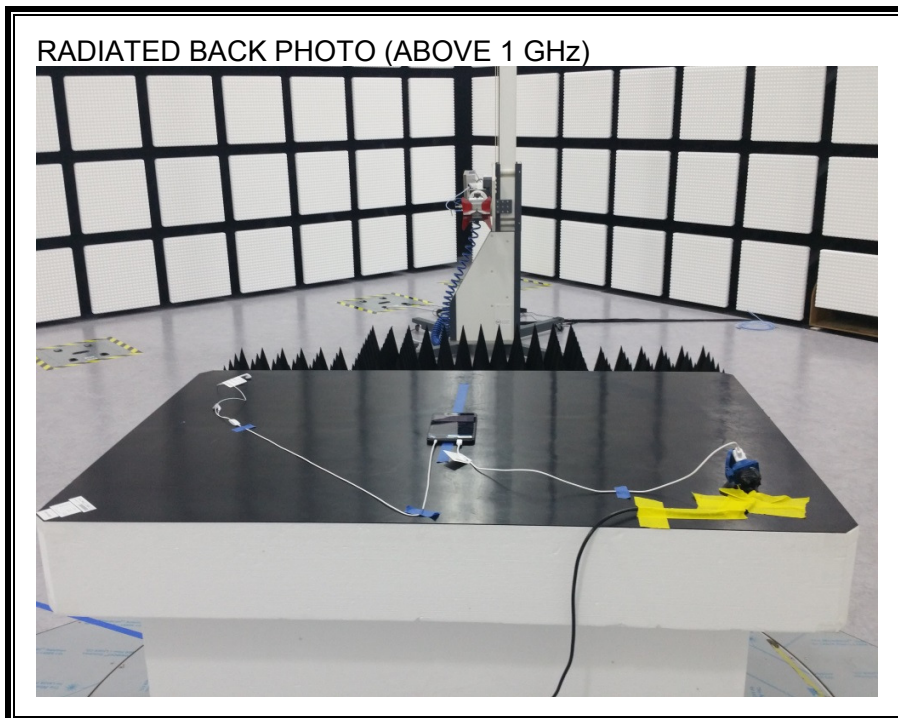

13.SETUP PHOTOS

ANTENNA PORT CONDUCTED RF MEASUREMENT SETUP

RADIATED RF MEASUREMENT SETUP (BELOW 1 GHz)

RADIATED RF MEASUREMENT SETUP (ABOVE 1 GHz)

RADIATED RF MEASUREMENT SETUP FOR PORTABLE CONFIGURATION

POWERLINE CONDUCTED EMISSIONS MEASUREMENT SETUP

END OF REPORT