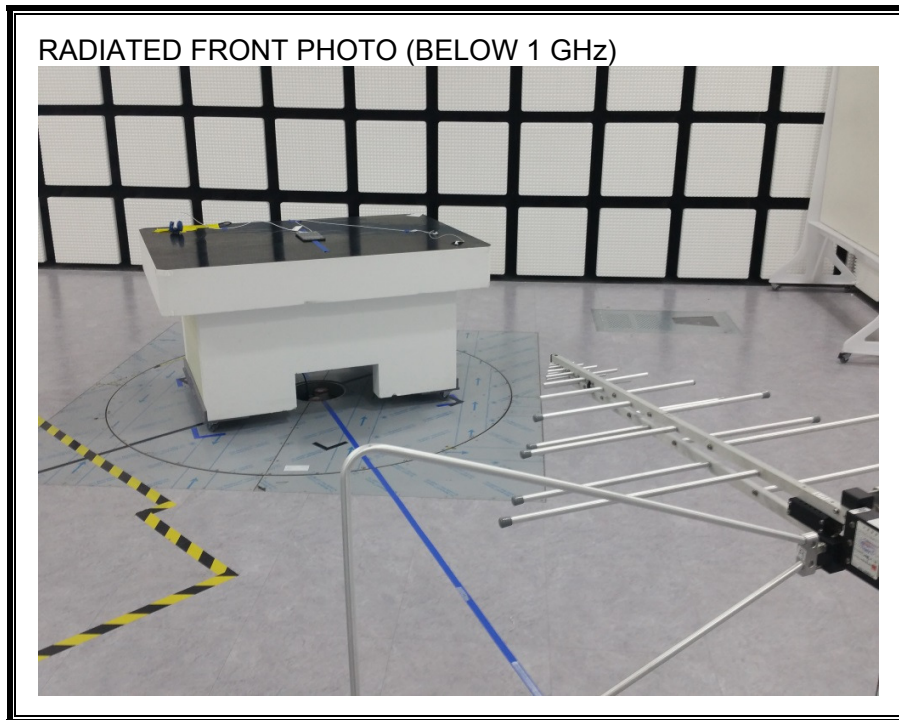

13.SETUP PHOTOS

ANTENNA PORT CONDUCTED RF MEASUREMENT SETUP

RADIATED RF MEASUREMENT SETUP (BELOW 1 GHz)

RADIATED RF MEASUREMENT SETUP (ABOVE 1 GHz)

RADIATED RF MEASUREMENT SETUP FOR PORTABLE CONFIGURATION

POWERLINE CONDUCTED EMISSIONS MEASUREMENT SETUP

END OF REPORT