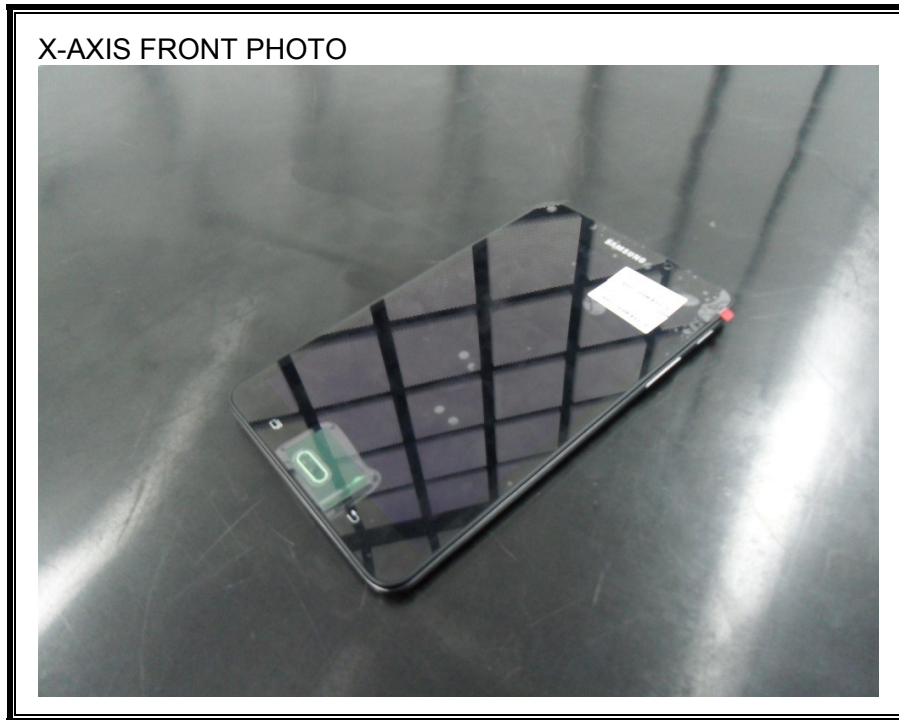

13.SETUP PHOTOS

ANTENNA PORT CONDUCTED RF MEASUREMENT SETUP

RADIATED RF MEASUREMENT SETUP (BELOW 1 GHz)

RADIATED RF MEASUREMENT SETUP (ABOVE 1 GHz)

RADIATED RF MEASUREMENT SETUP FOR PORTABLE CONFIGURATION

POWERLINE CONDUCTED EMISSIONS MEASUREMENT SETUP

END OF REPORT