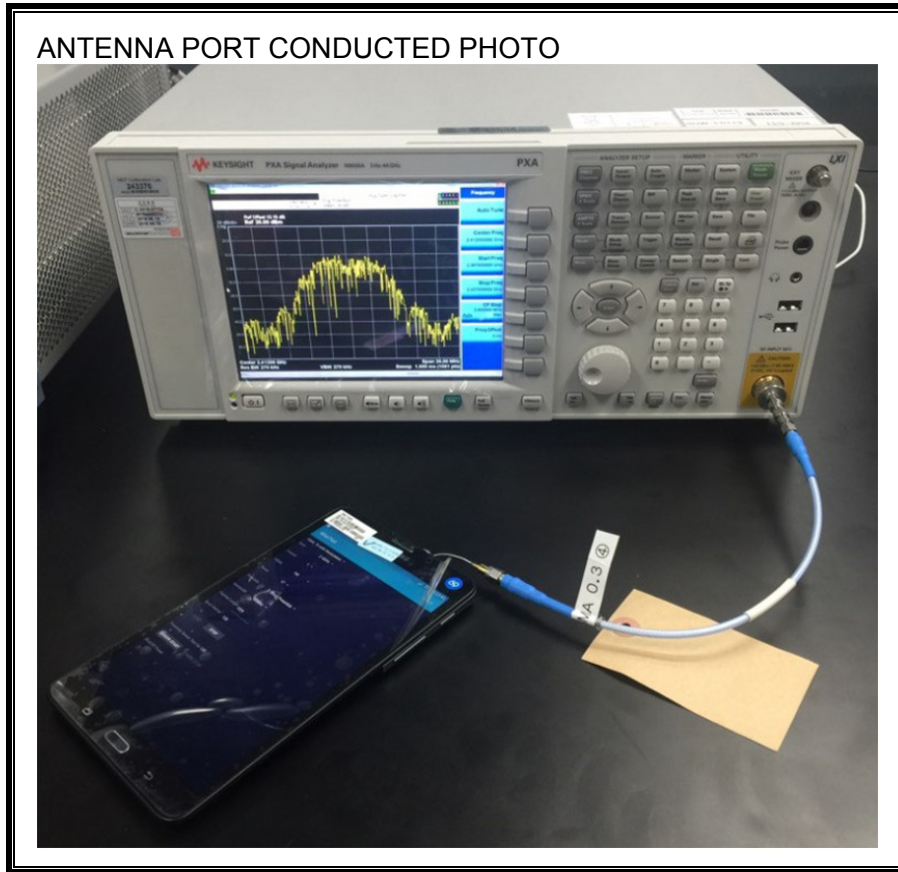

13.SETUP PHOTOS

ANTENNA PORT CONDUCTED RF MEASUREMENT SETUP

RADIATED RF MEASUREMENT SETUP (BELOW 1 GHz)

RADIATED RF MEASUREMENT SETUP (ABOVE 1 GHz)

RADIATED RF MEASUREMENT SETUP FOR PORTABLE CONFIGURATION

POWERLINE CONDUCTED EMISSIONS MEASUREMENT SETUP

END OF REPORT