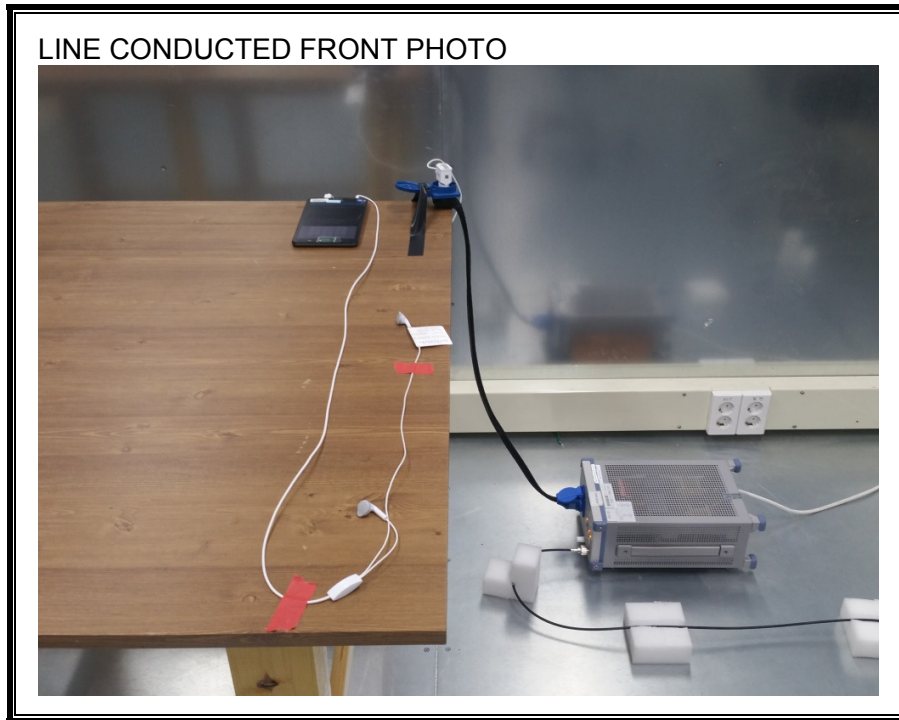

13.SETUP PHOTOS

ANTENNA PORT CONDUCTED RF MEASUREMENT SETUP

RADIATED RF MEASUREMENT SETUP (BELOW 1 GHz)

RADIATED RF MEASUREMENT SETUP (ABOVE 1 GHz)

RADIATED RF MEASUREMENT SETUP FOR PORTABLE CONFIGURATION

POWERLINE CONDUCTED EMISSIONS MEASUREMENT SETUP

END OF REPORT