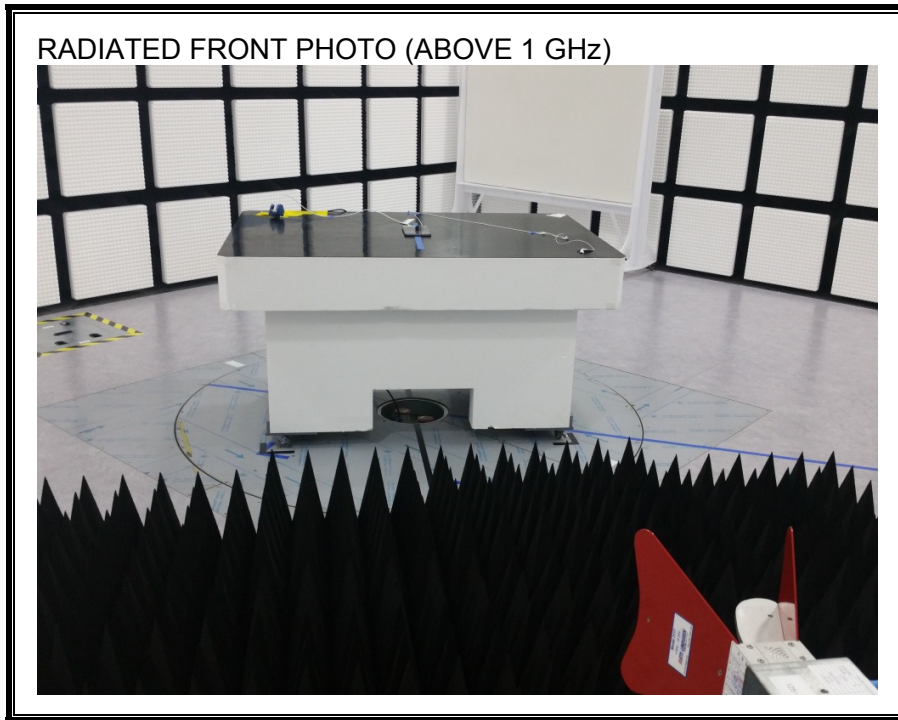

13.SETUP PHOTOS

ANTENNA PORT CONDUCTED RF MEASUREMENT SETUP

RADIATED RF MEASUREMENT SETUP (BELOW 1 GHz)

RADIATED RF MEASUREMENT SETUP (ABOVE 1 GHz)

RADIATED RF MEASUREMENT SETUP FOR PORTABLE CONFIGURATION

POWERLINE CONDUCTED EMISSIONS MEASUREMENT SETUP

END OF REPORT