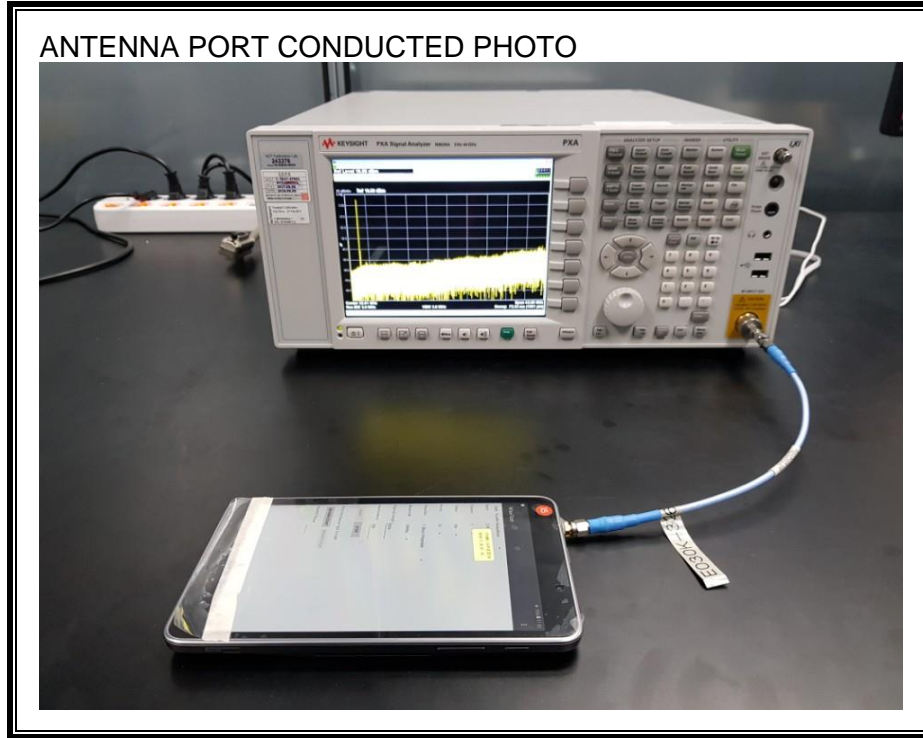

12. SETUP PHOTOS

ANTENNA PORT CONDUCTED RF MEASUREMENT SETUP

RADIATED RF MEASUREMENT SETUP (BELOW 1 GHz)

RADIATED RF MEASUREMENT SETUP (ABOVE 1 GHz)

RADIATED RF MEASUREMENT SETUP FOR PORTABLE CONFIGURATION

Z-AXIS FRONT PHOTO

POWERLINE CONDUCTED EMISSIONS MEASUREMENT SETUP

END OF REPORT