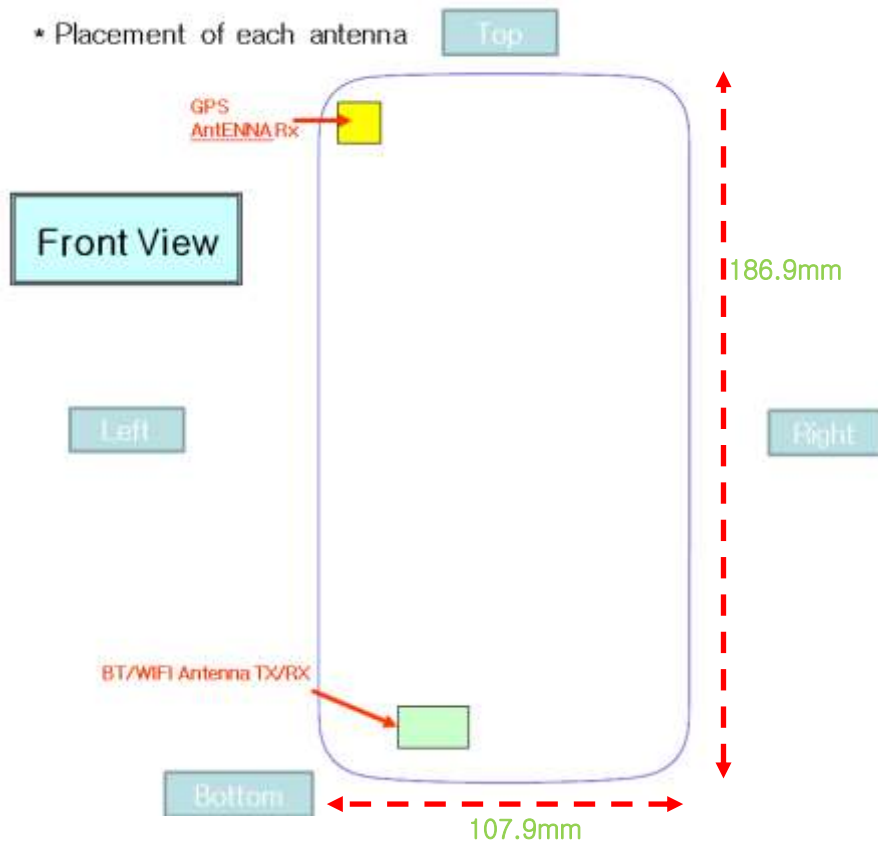

Antenna and Device Information

SAR Test Setup Photographs

■ **Test Setup Photo (Body All)**

■ **Test Setup Photo (Rear)**

[Distance of 0 mm from the EUT]

■ **Test Setup Photo (Rear)**

[Distance of 4 mm from the EUT]

■ **Test Setup Photo (Left)**

[Distance of 4 mm from the EUT]

■ **Test Setup Photo(Bottom)**

[Distance of 0 mm from the EUT]

■ **Test Setup Photo(Bottom)**

[Distance of 4 mm from the EUT]