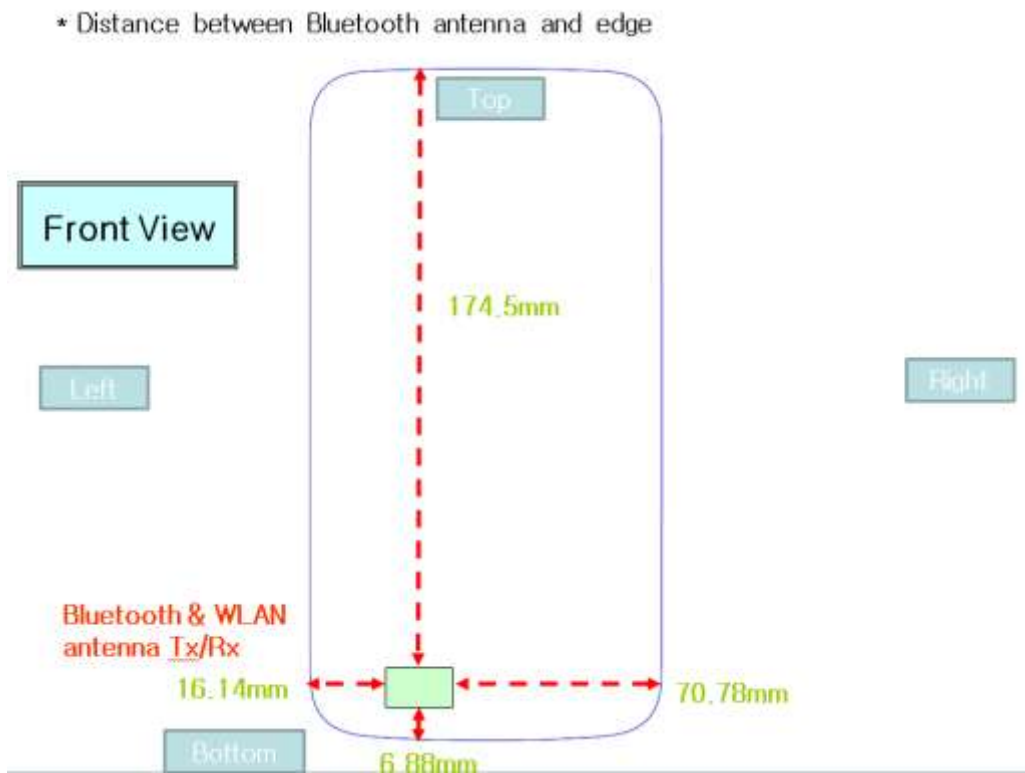

Antenna and Device Information

SAR Test Setup Photographs

■ **Test Setup Photo (Body All)**

■ **Test Setup Photo (Rear)**

[Distance of 0 mm from the EUT]

■ **Test Setup Photo (Rear)**

[Distance of 4 mm from the EUT]

■ **Test Setup Photo (Left)**

[Distance of 4 mm from the EUT]

■ **Test Setup Photo(Bottom)**

[Distance of 0 mm from the EUT]

■ **Test Setup Photo(Bottom)**

[Distance of 4 mm from the EUT]