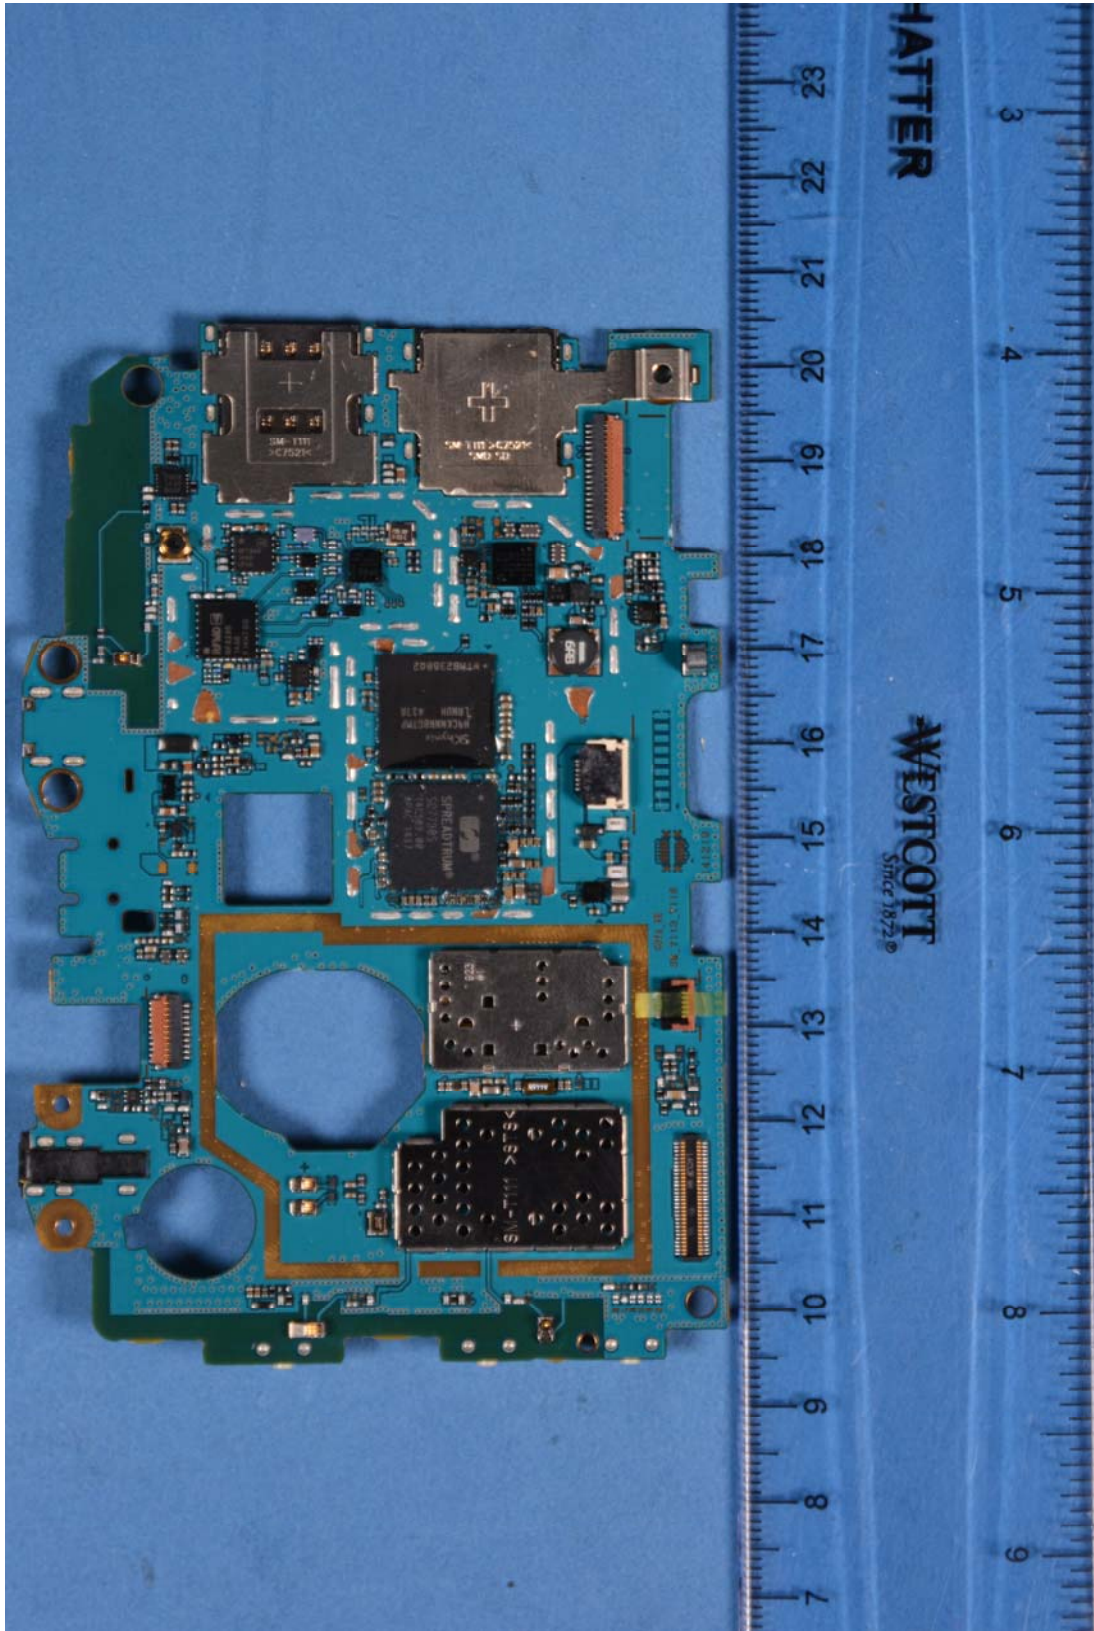

INTERNAL PHOTOGRAPHS

	<p>Samsung Electronics Co., Ltd. FCC ID: A3LSMT116BU</p>	<p>Model: SM-T116BU</p>
<p>Internal Photos</p>	<p>EUT Type: Portable Tablet</p>	<p>Page 1 of 9</p>

	<p>Samsung Electronics Co., Ltd. FCC ID: A3LSMT116BU</p>	<p>Model: SM-T116BU</p>
<p>Internal Photos</p>	<p>EUT Type: Portable Tablet</p>	<p>Page 2 of 9</p>

	Samsung Electronics Co., Ltd. FCC ID: A3LSMT116BU	Model: SM-T116BU
Internal Photos	EUT Type: Portable Tablet	Page 3 of 9

	Samsung Electronics Co., Ltd. FCC ID: A3LSMT116BU	Model: SM-T116BU
Internal Photos	EUT Type: Portable Tablet	Page 4 of 9

	Samsung Electronics Co., Ltd. FCC ID: A3LSMT116BU	Model: SM-T116BU
Internal Photos	EUT Type: Portable Tablet	Page 5 of 9

	Samsung Electronics Co., Ltd. FCC ID: A3LSMT116BU	Model: SM-T116BU
Internal Photos	EUT Type: Portable Tablet	Page 6 of 9