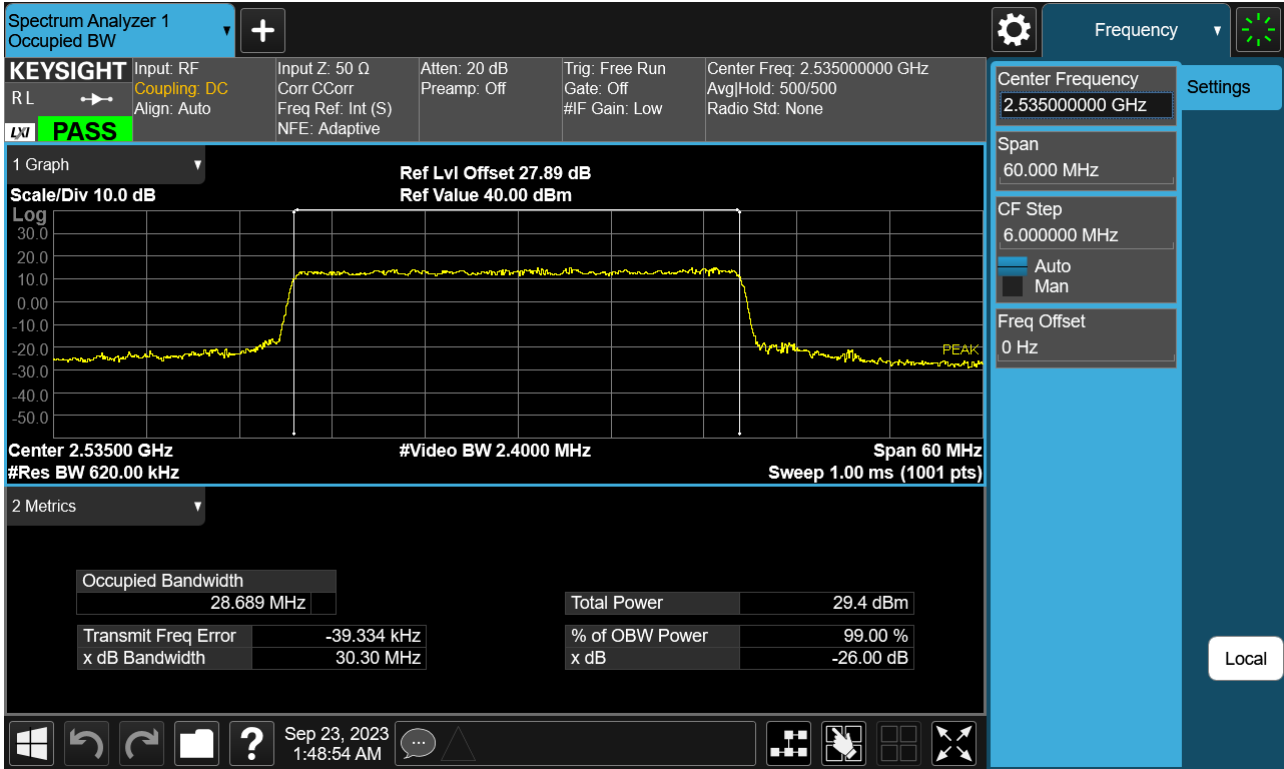

Sub6 n7. Occupied Bandwidth Plot (30 M BW Ch.507000 64QAM)