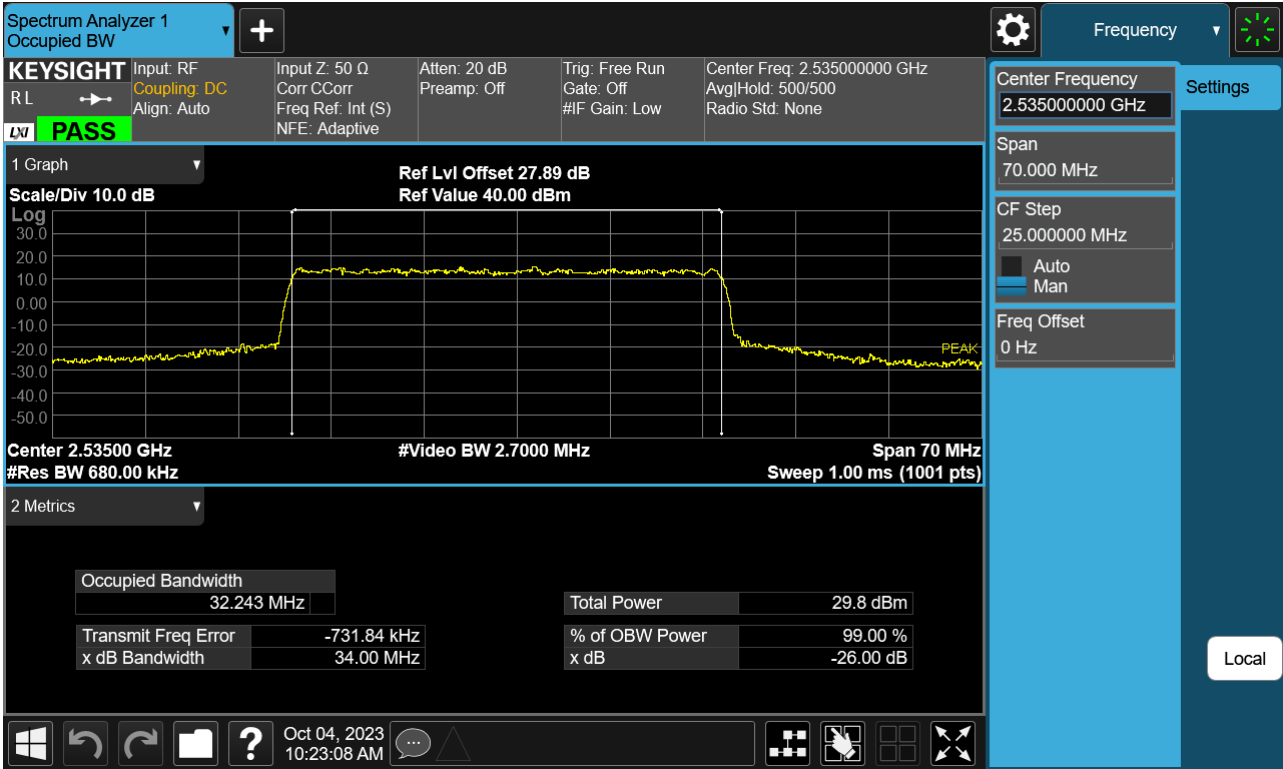

Sub6 n7. Occupied Bandwidth Plot (35 M BW Ch.507000 16QAM)