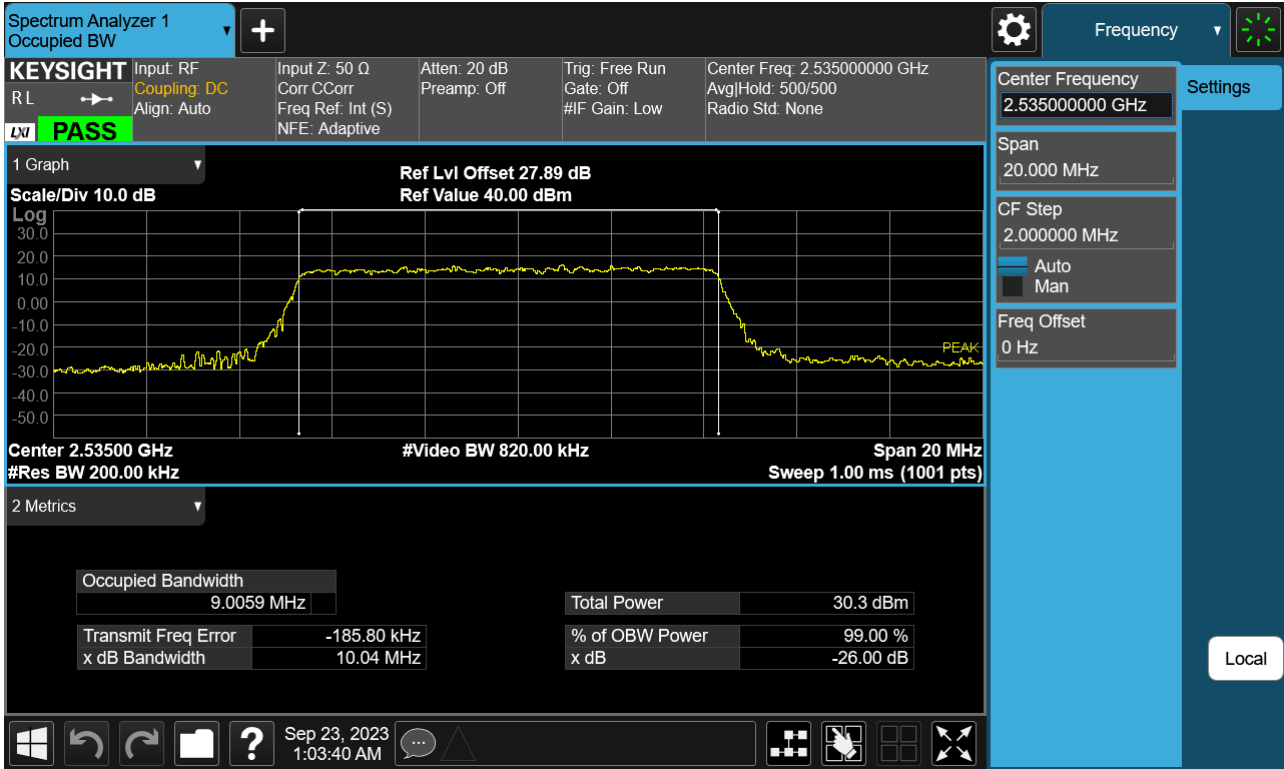

Sub6 n7. Occupied Bandwidth Plot (10 M BW Ch.507000 QPSK)