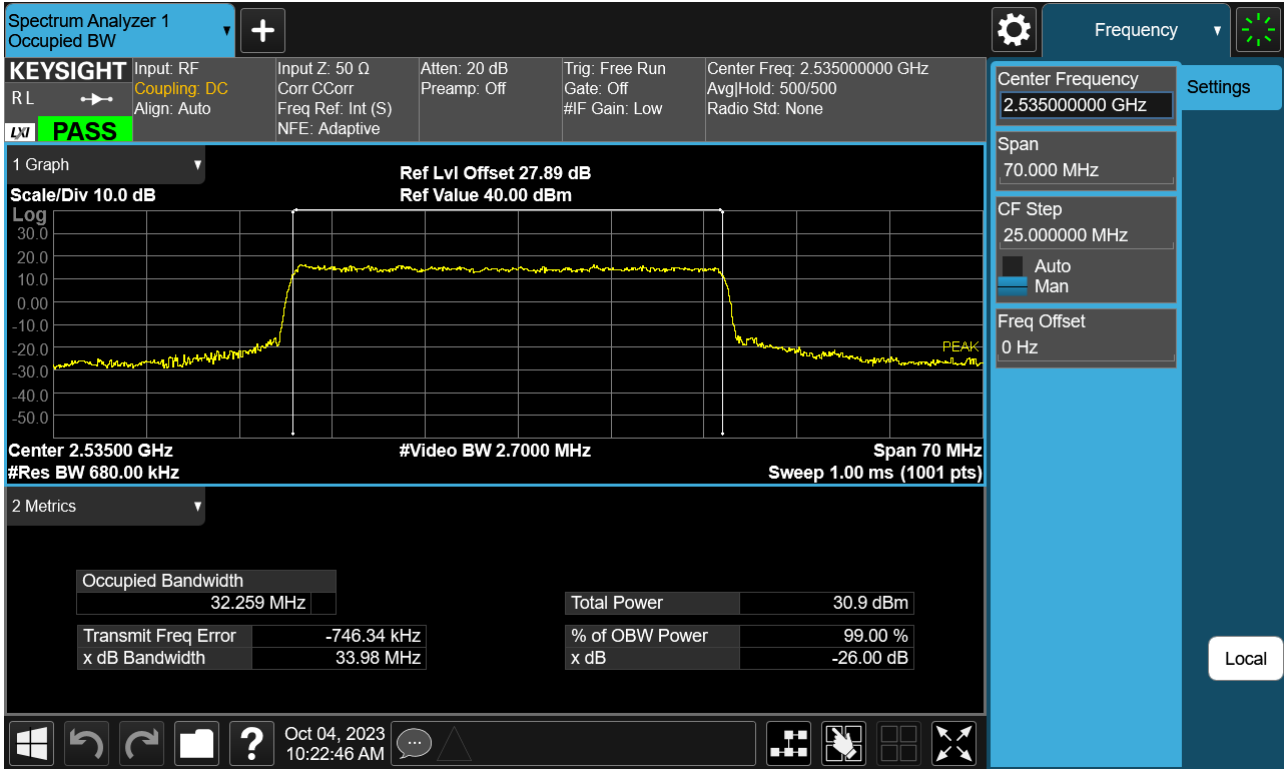

Sub6 n7. Occupied Bandwidth Plot (35 M BW Ch.507000 QPSK)