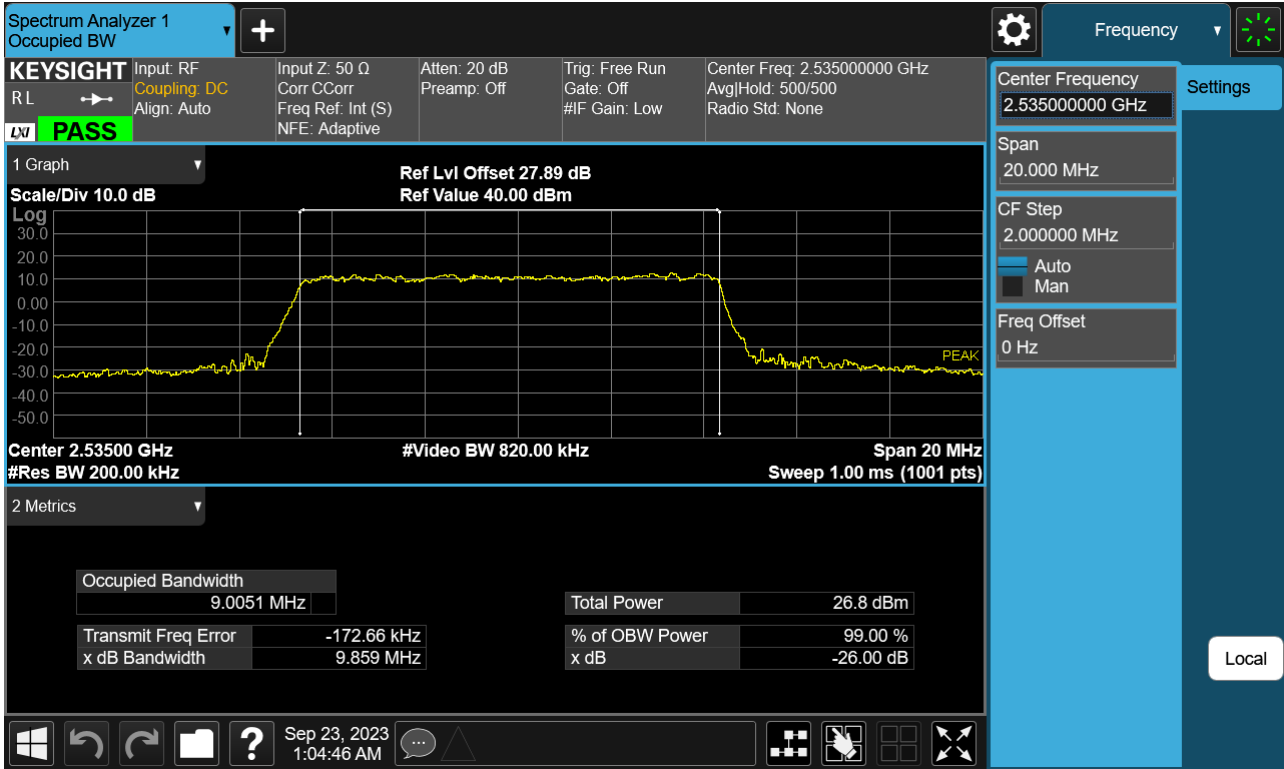

Sub6 n7. Occupied Bandwidth Plot (10 M BW Ch.507000 QPSK)

Sub6 n7. Occupied Bandwidth Plot (10 M BW Ch.507000 16QAM)

Sub6 n7. Occupied Bandwidth Plot (10 M BW Ch.507000 64QAM)

Sub6 n7. Occupied Bandwidth Plot (10 M BW Ch.507000 256QAM)