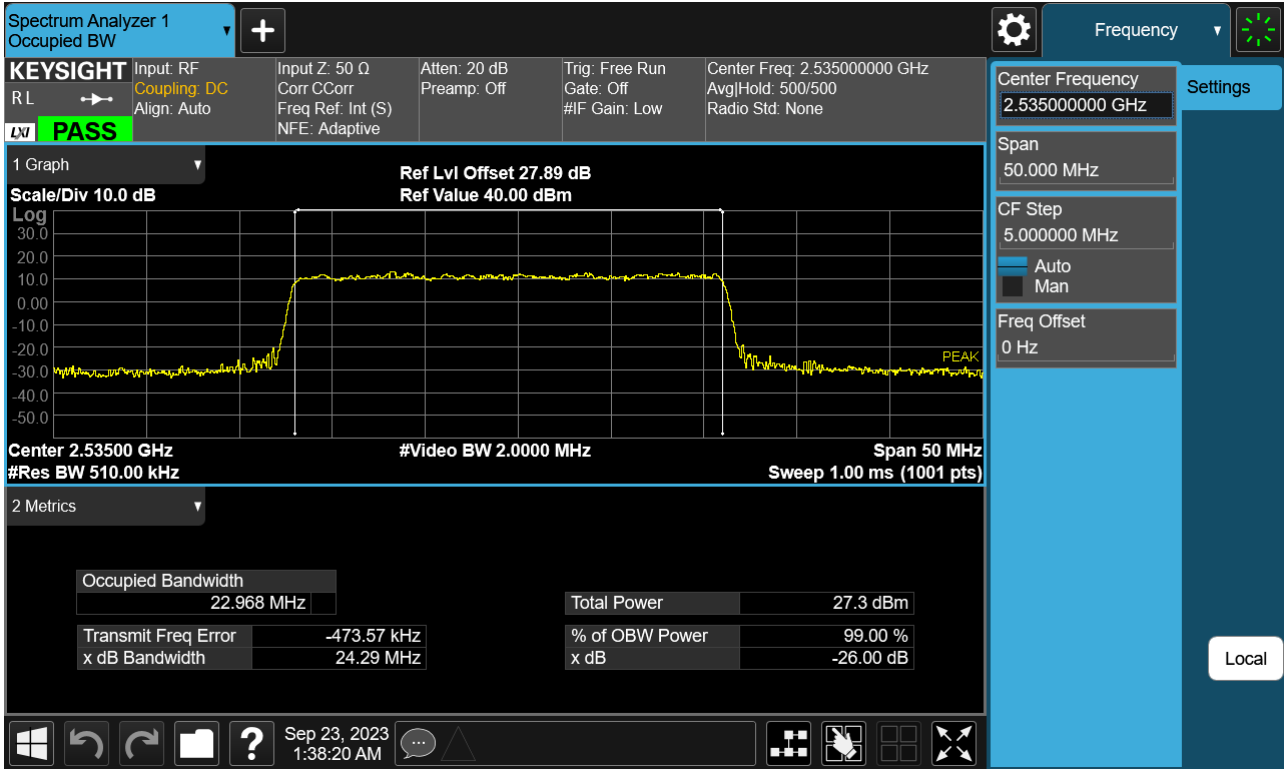

Sub6 n7. Occupied Bandwidth Plot (25 M BW Ch.507000 256QAM)