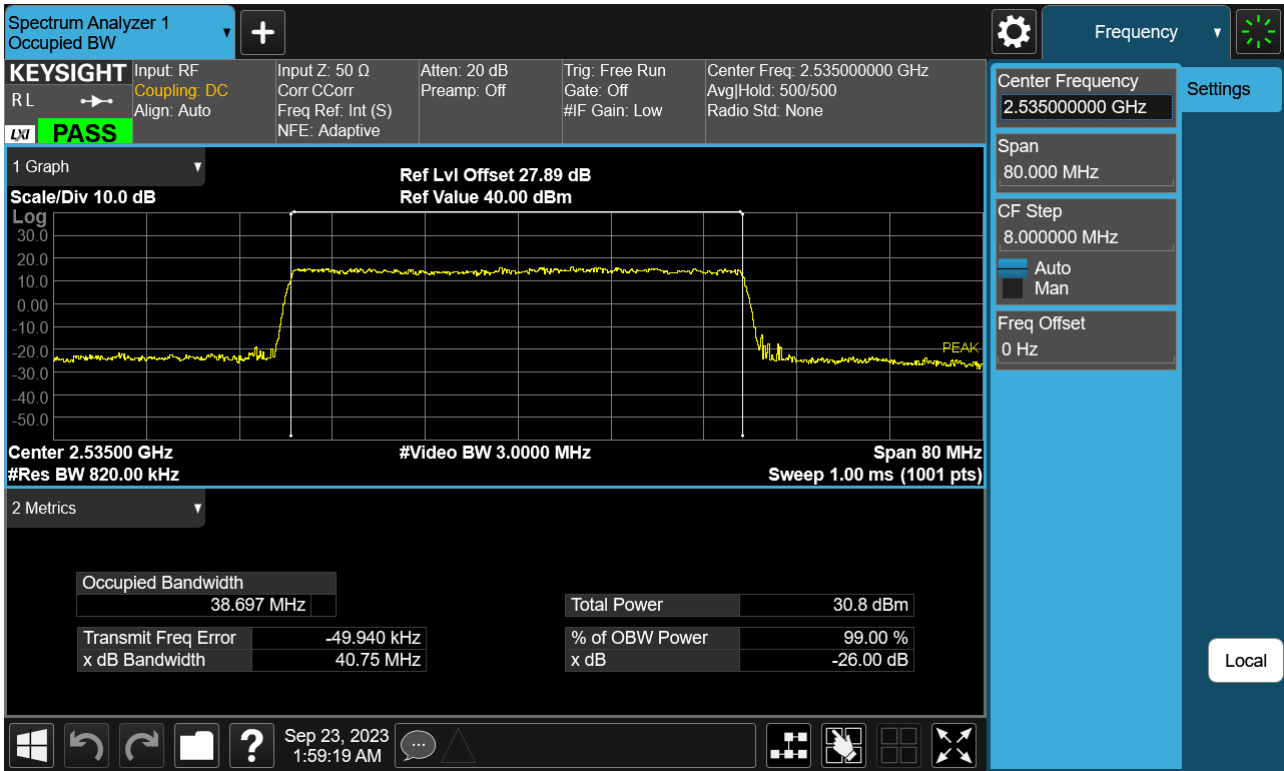

Sub6 n7. Occupied Bandwidth Plot (40 M BW Ch.507000 QPSK)