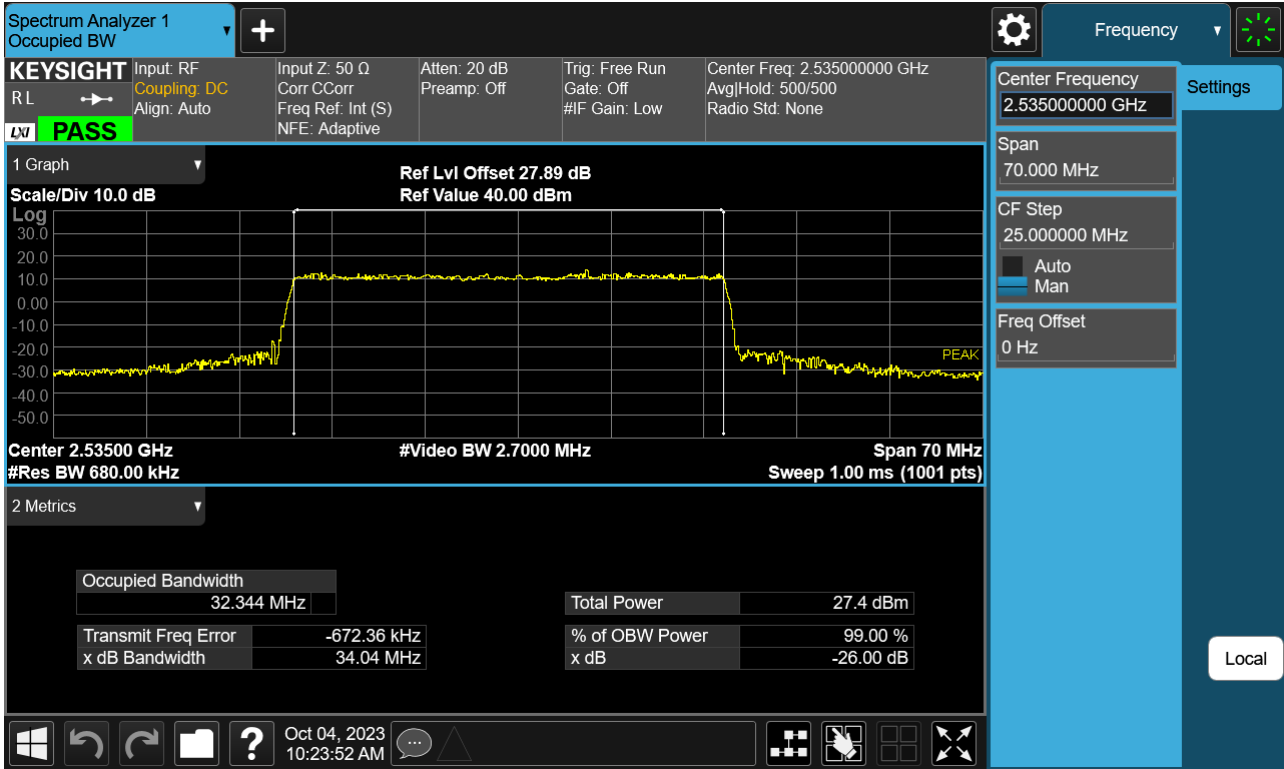

Sub6 n7. Occupied Bandwidth Plot (40 M BW Ch.507000 BPSK)

Sub6 n7. Occupied Bandwidth Plot (35 M BW Ch.507000 256QAM)