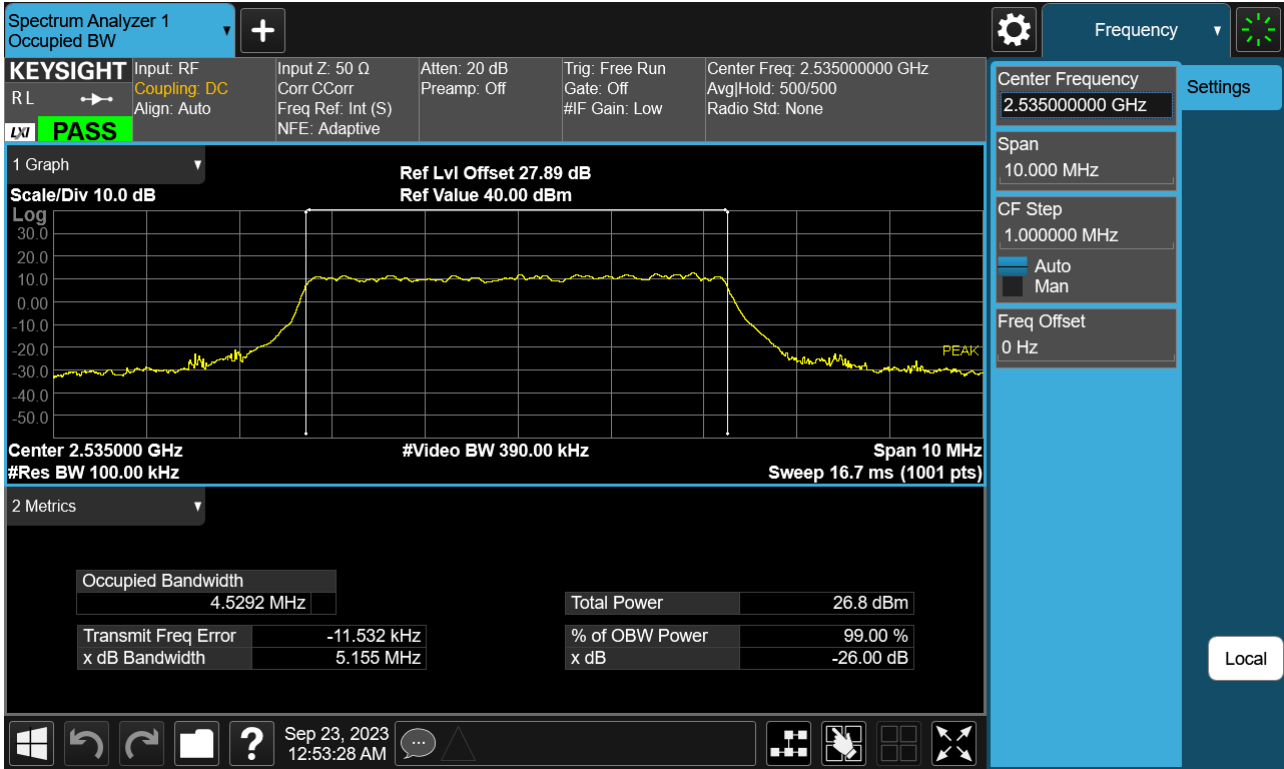

Sub6 n7. Occupied Bandwidth Plot (5 M BW Ch.507000 256QAM)