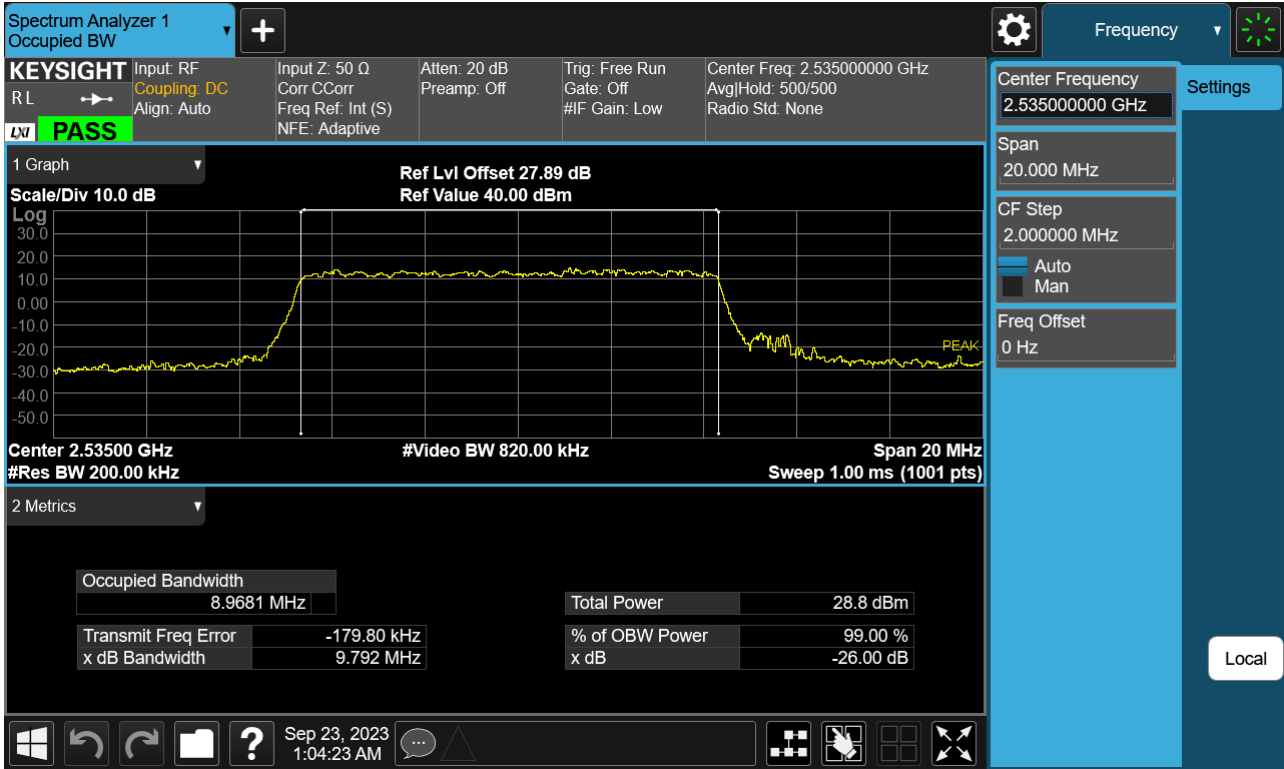

Sub6 n7. Occupied Bandwidth Plot (10 M BW Ch.507000 64QAM)