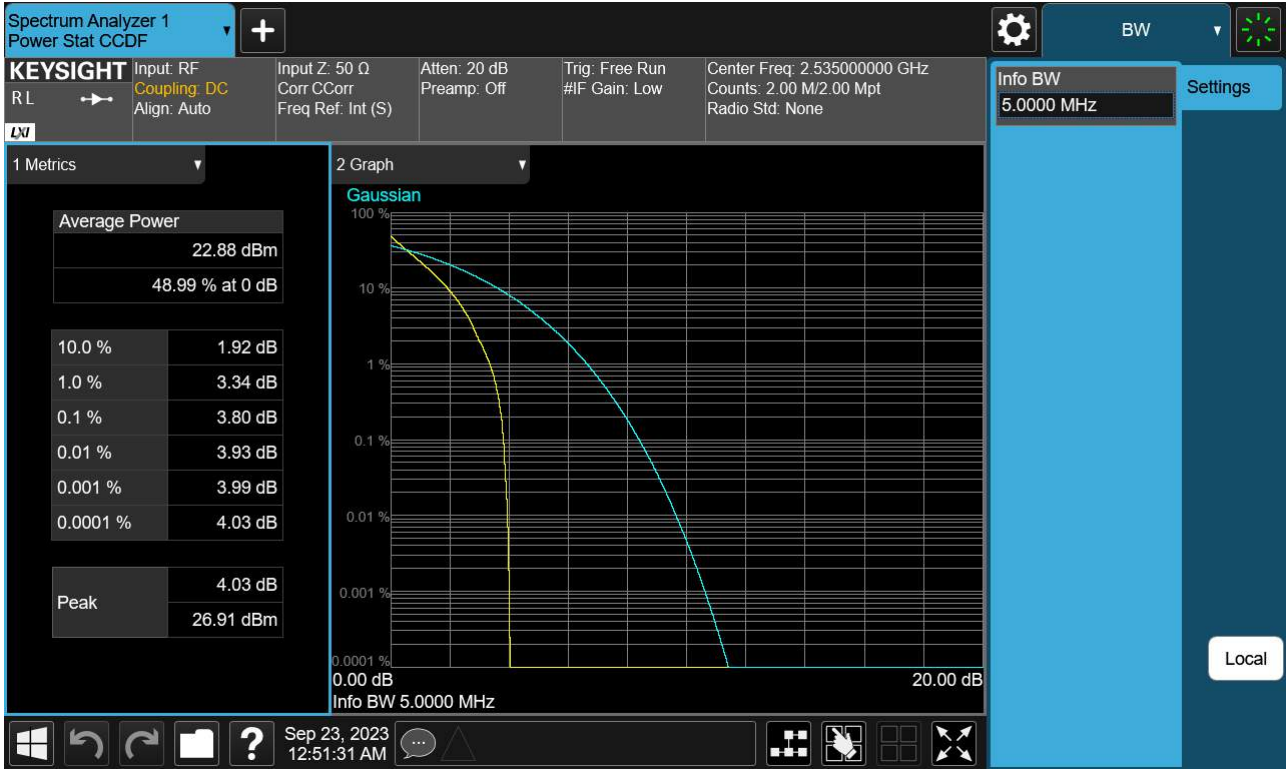

Sub6 n7. PAR Plot (5 M BW_Ch.507000_ BPSK)