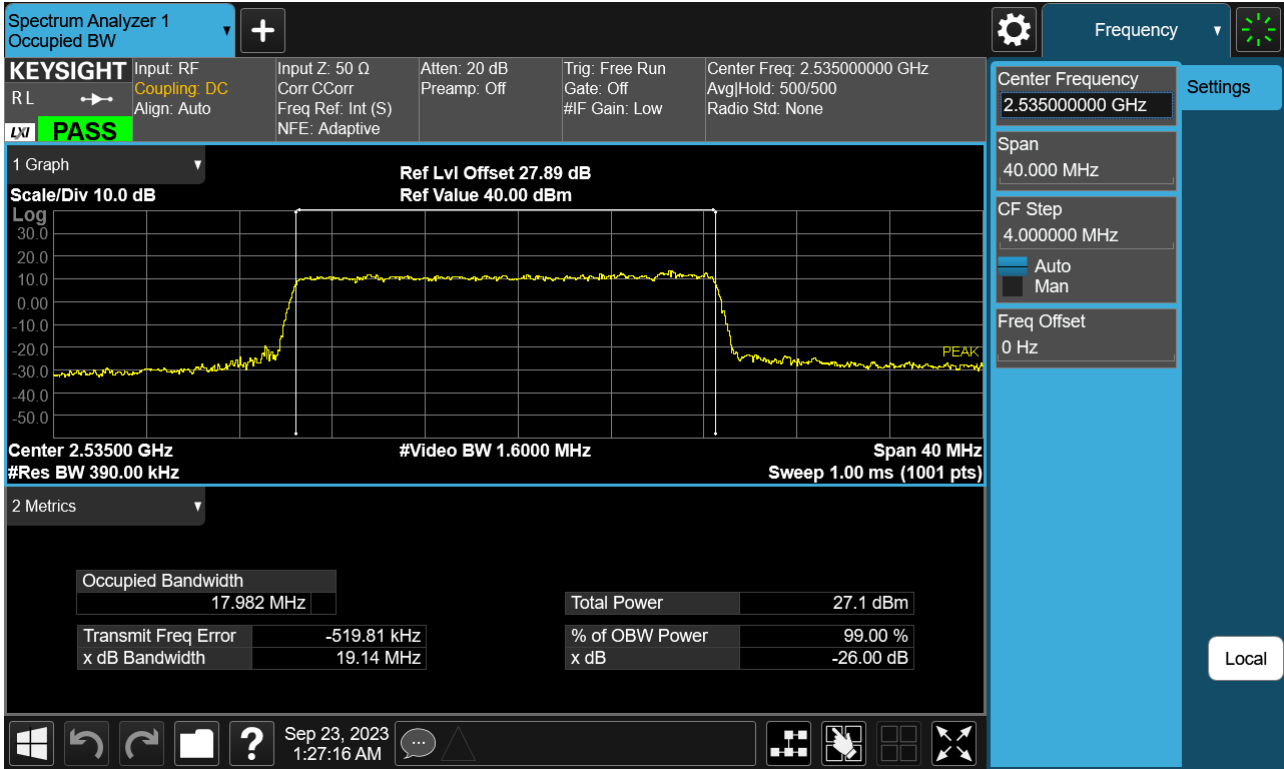

Sub6 n7. Occupied Bandwidth Plot (20 M BW Ch.507000 256QAM)