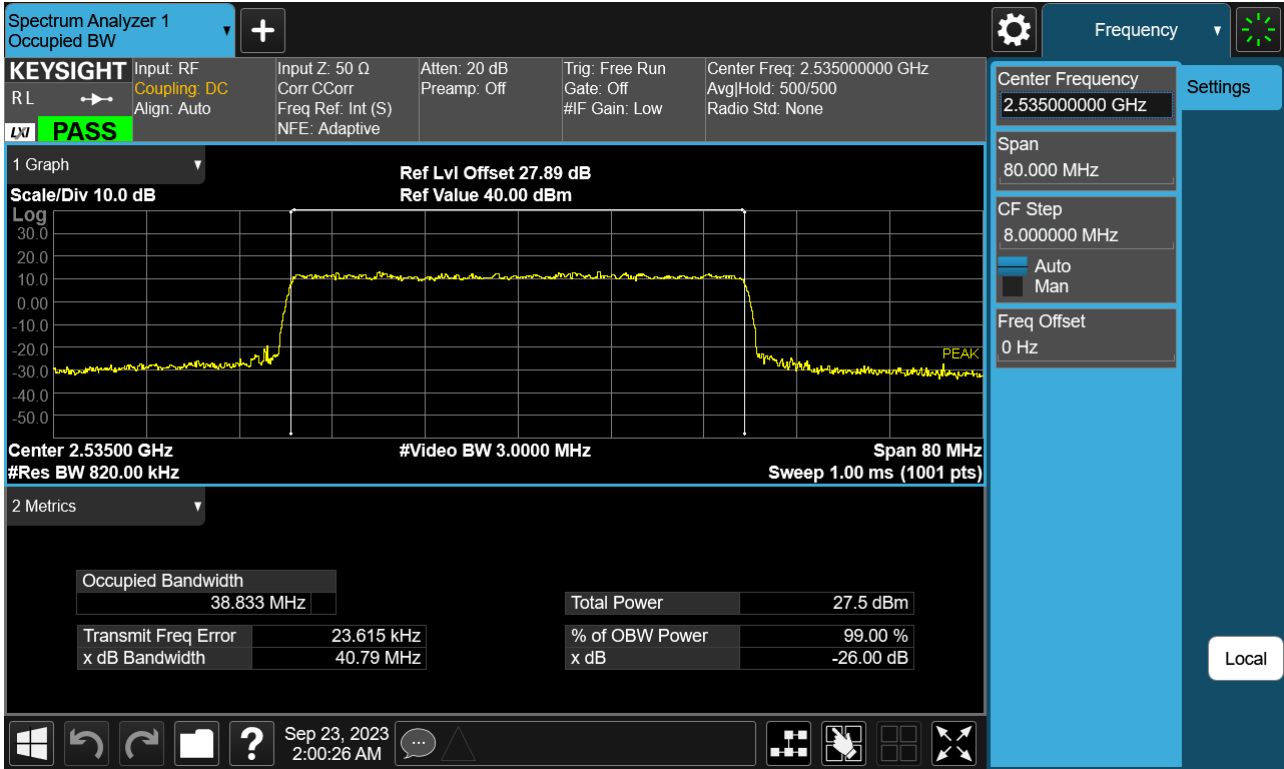

Sub6 n7. Occupied Bandwidth Plot (40 M BW Ch.507000 256QAM)