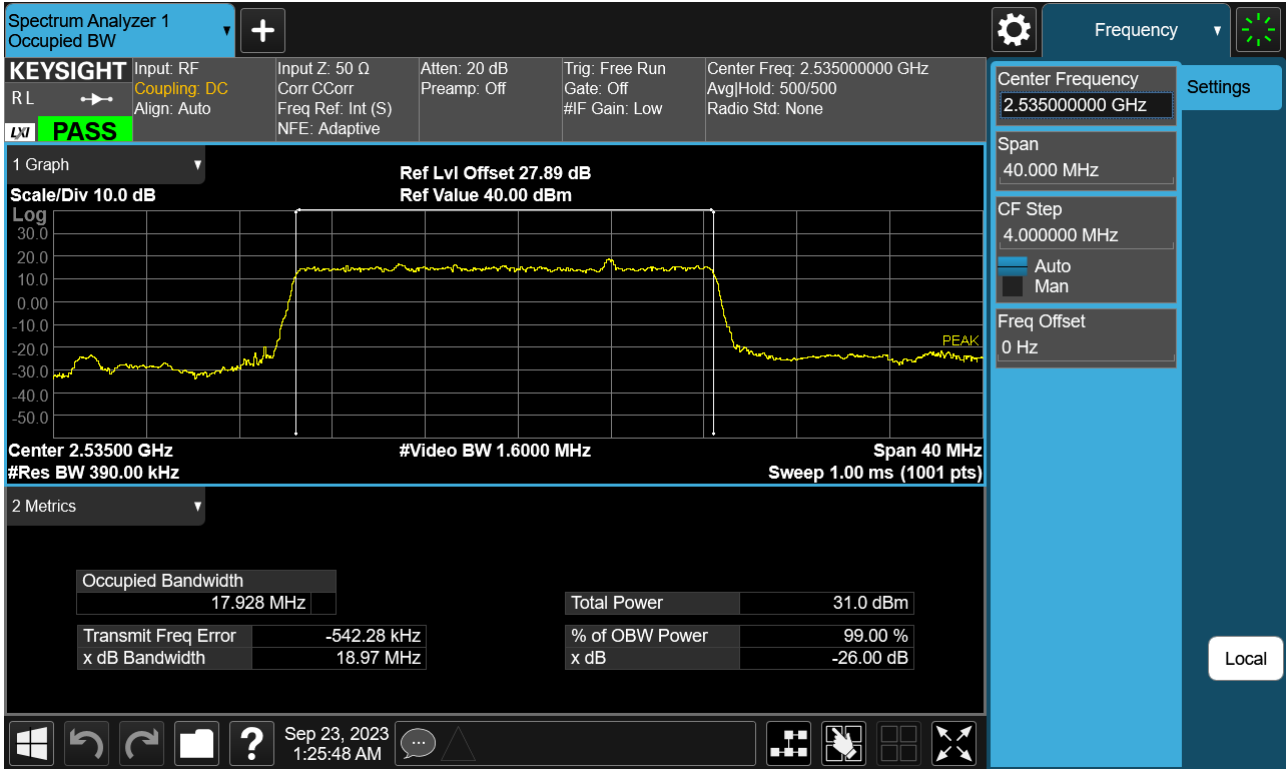

Sub6 n7. Occupied Bandwidth Plot (20 M BW Ch.507000 BPSK)