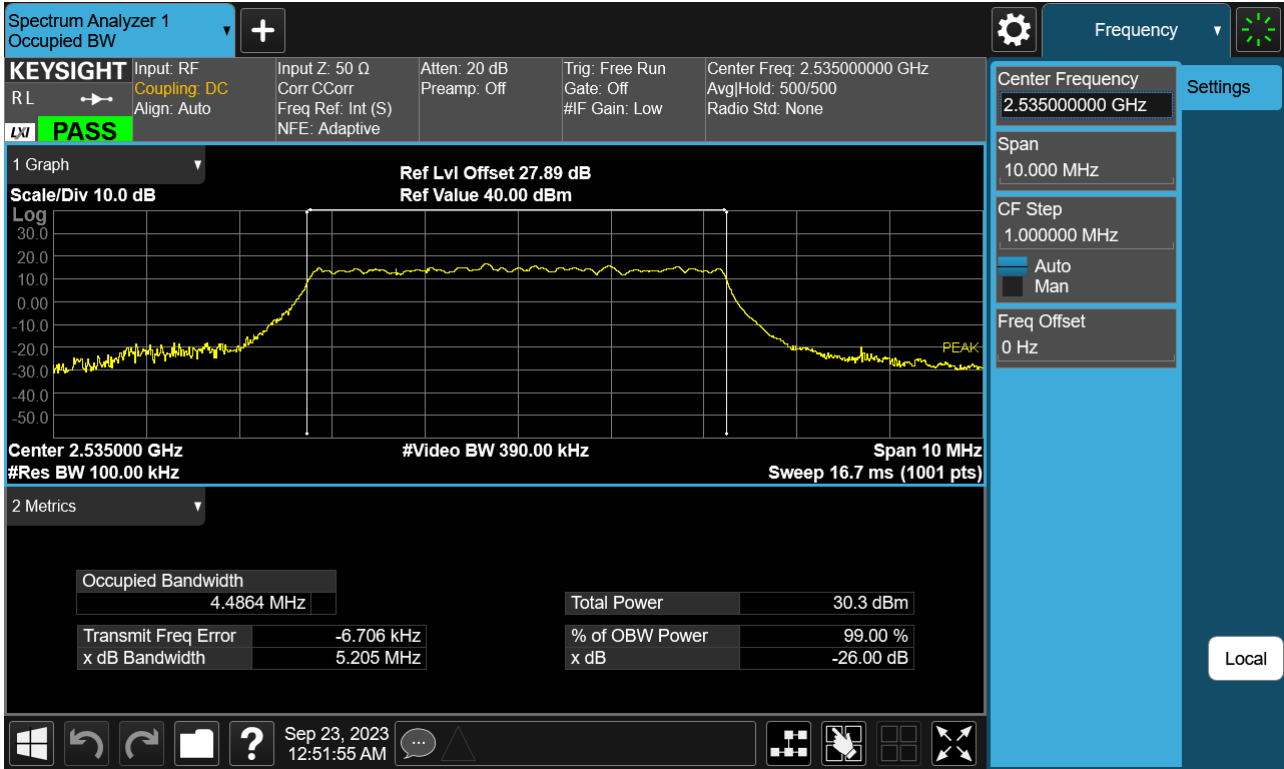

Sub6 n7. Conducted Spurious_1 (510000ch_40 MHz_BPSK_RB 1)

Sub6 n7. Conducted Spurious_2 (510000ch_40 MHz_BPSK_RB 1)

11. TEST PLOTS(Ant F)

Sub6 n7. Occupied Bandwidth Plot (5 M BW Ch.507000 BPSK)

Sub6 n7. Occupied Bandwidth Plot (5 M BW Ch.507000 QPSK)