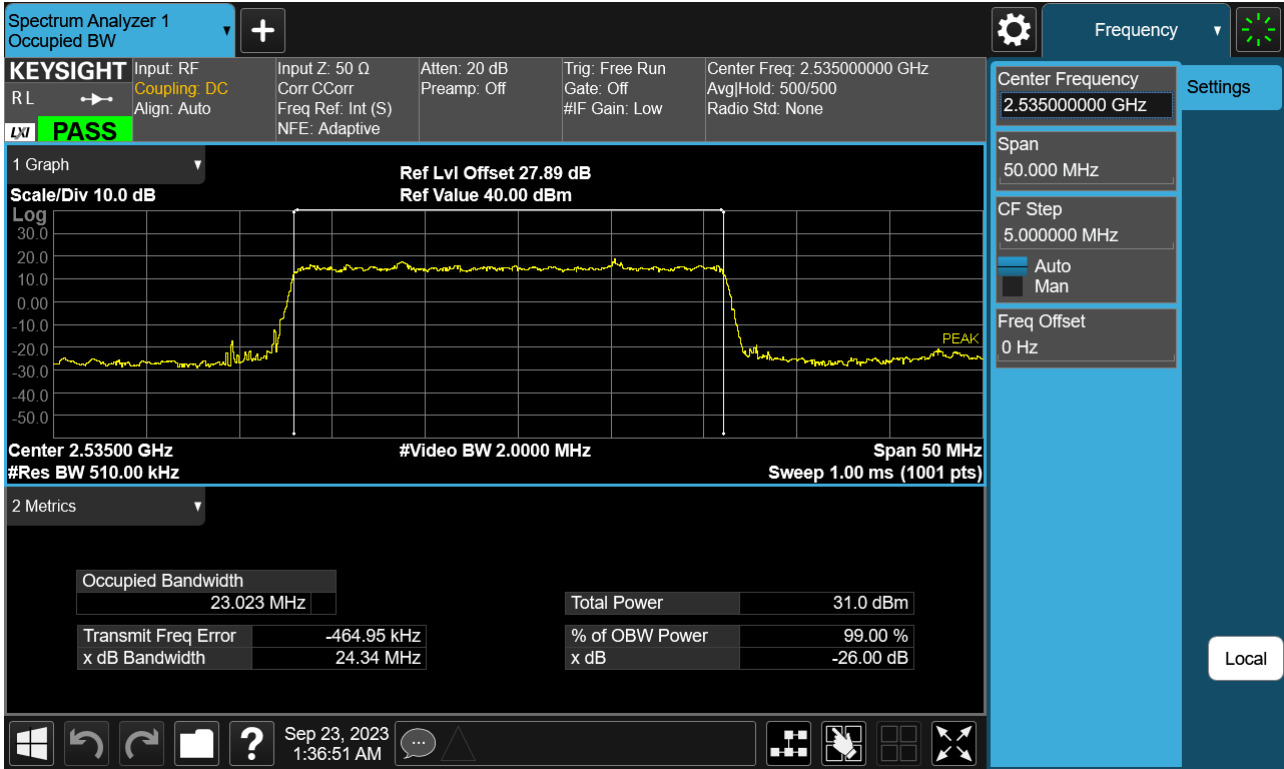

Sub6 n7. Occupied Bandwidth Plot (25 M BW Ch.507000 BPSK)