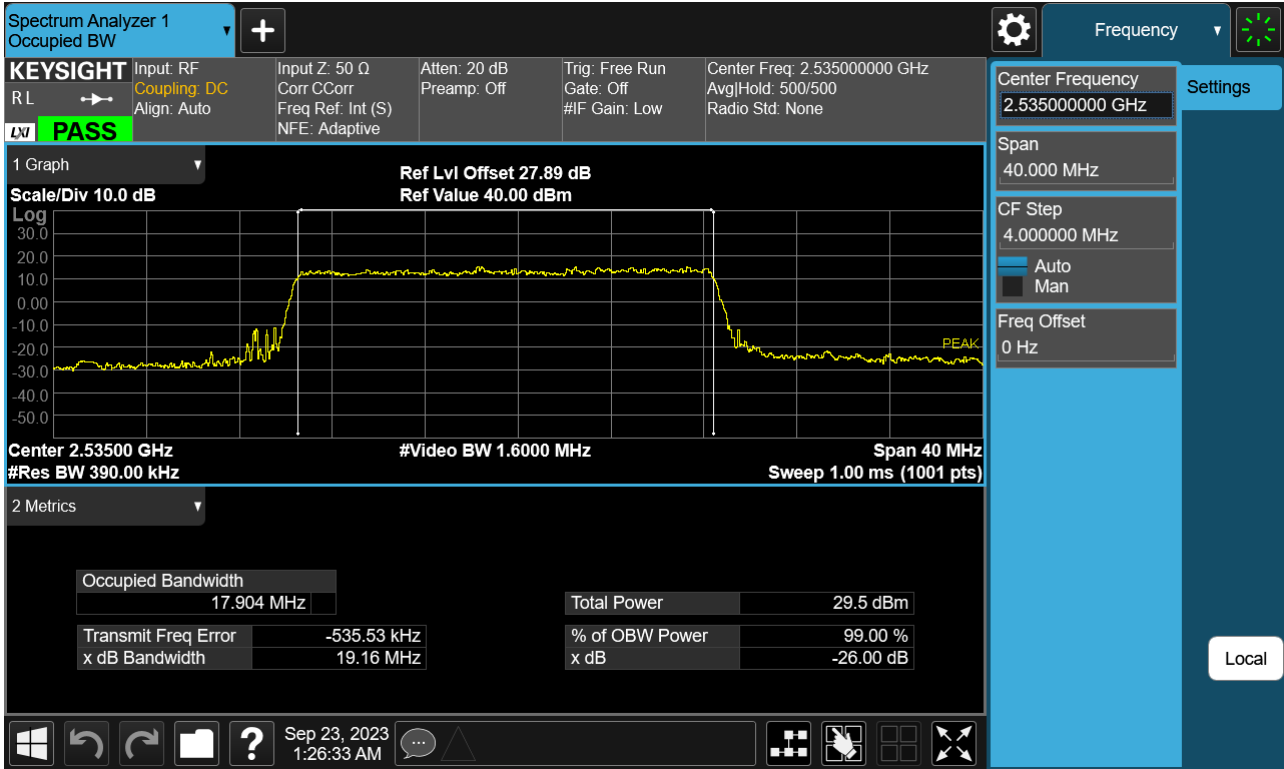

Sub6 n7. Occupied Bandwidth Plot (15 M BW Ch.507000 256QAM)

Sub6 n7. Occupied Bandwidth Plot (20 M BW Ch.507000 BPSK)

Sub6 n7. Occupied Bandwidth Plot (20 M BW Ch.507000 QPSK)

Sub6 n7. Occupied Bandwidth Plot (20 M BW Ch.507000 16QAM)