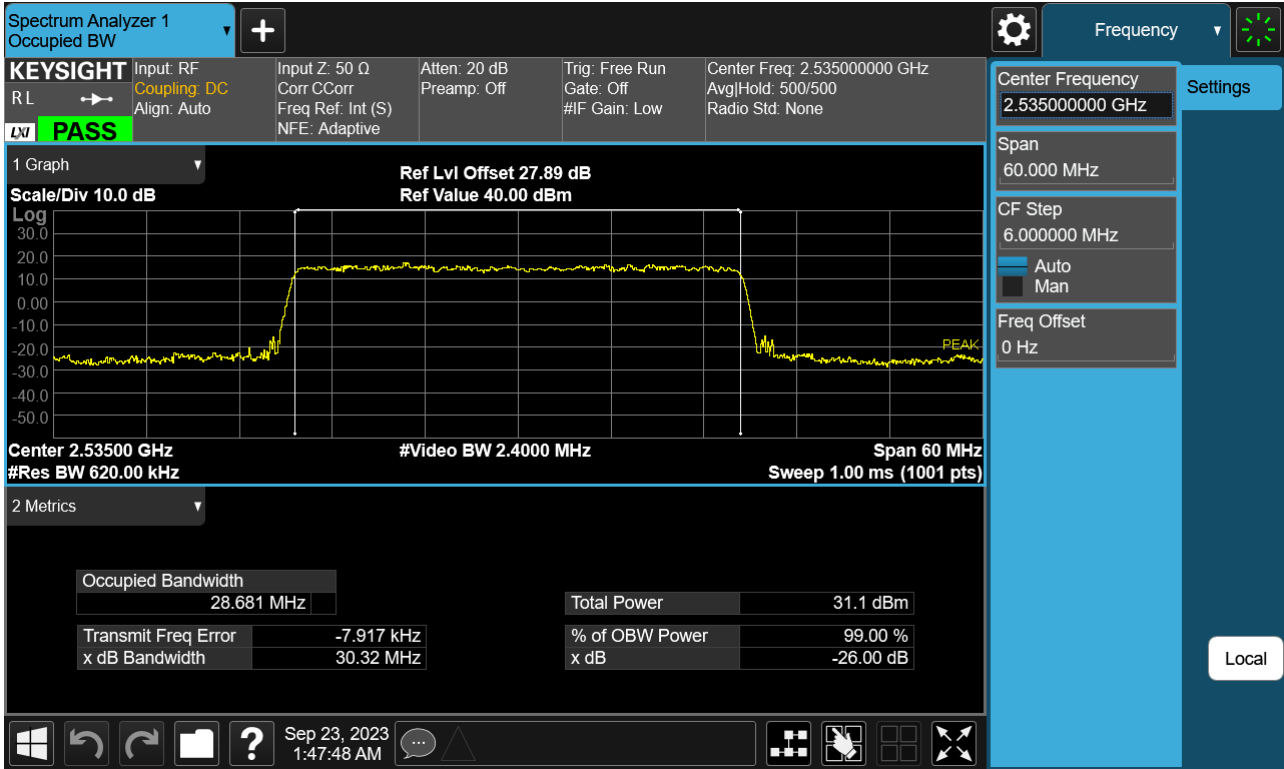

Sub6 n7. Occupied Bandwidth Plot (25 M BW Ch.507000 16QAM)

Sub6 n7. Occupied Bandwidth Plot (25 M BW Ch.507000 64QAM)

Sub6 n7. Occupied Bandwidth Plot (25 M BW Ch.507000 256QAM)

Sub6 n7. Occupied Bandwidth Plot (30 M BW Ch.507000 BPSK)