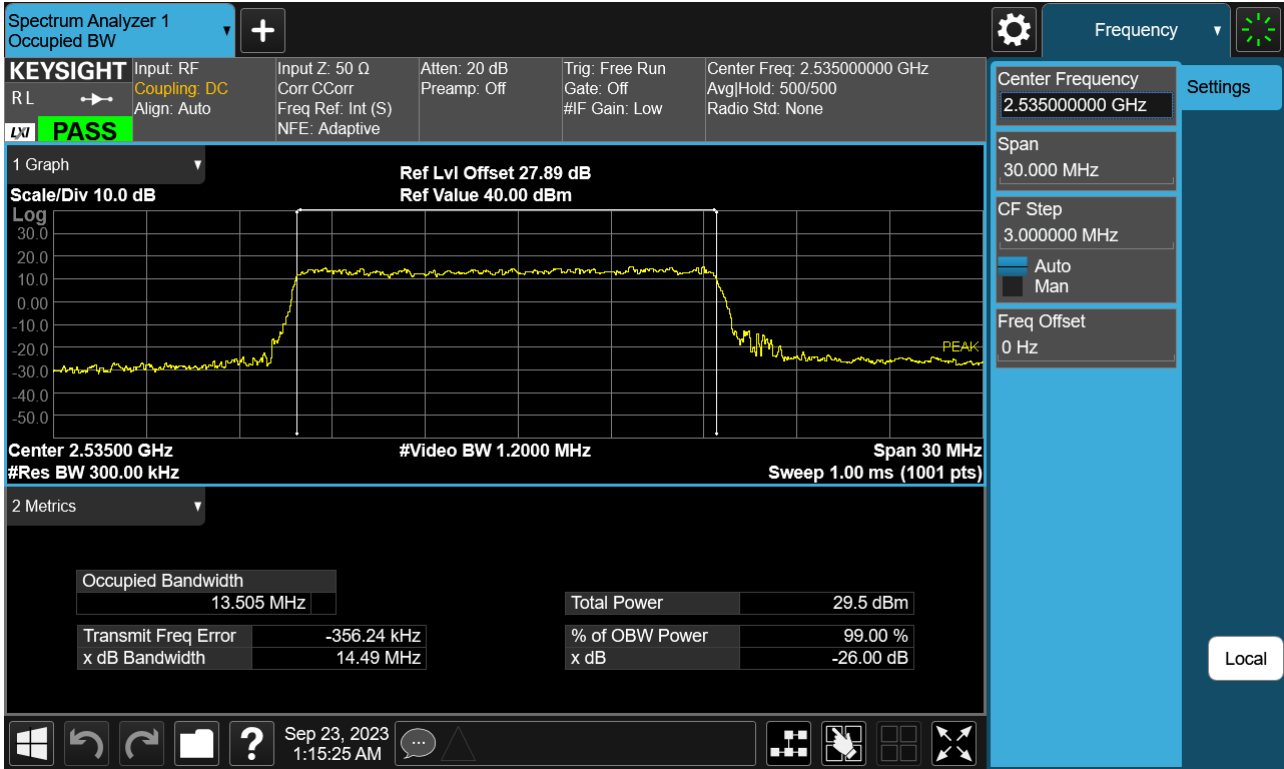

Sub6 n7. Occupied Bandwidth Plot (15 M BW Ch.507000 16QAM)