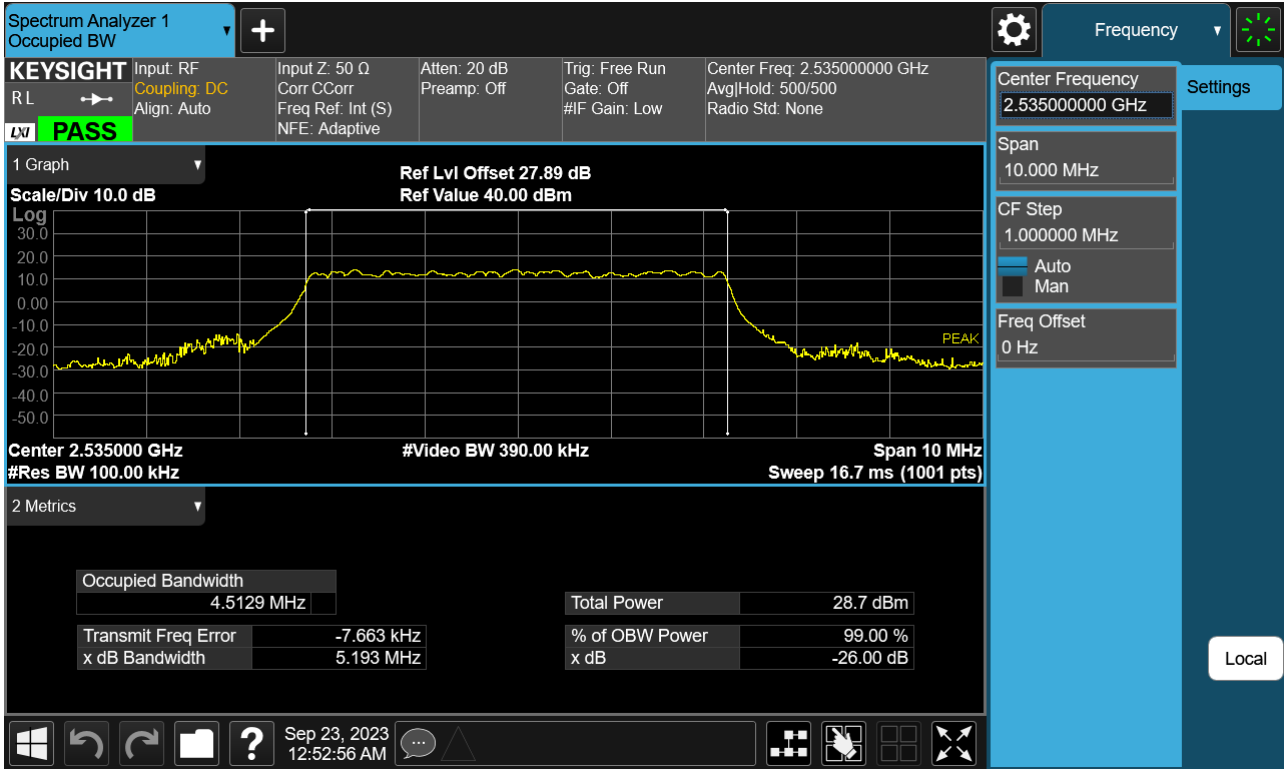

Sub6 n7. Occupied Bandwidth Plot (5 M BW Ch.507000 64QAM)