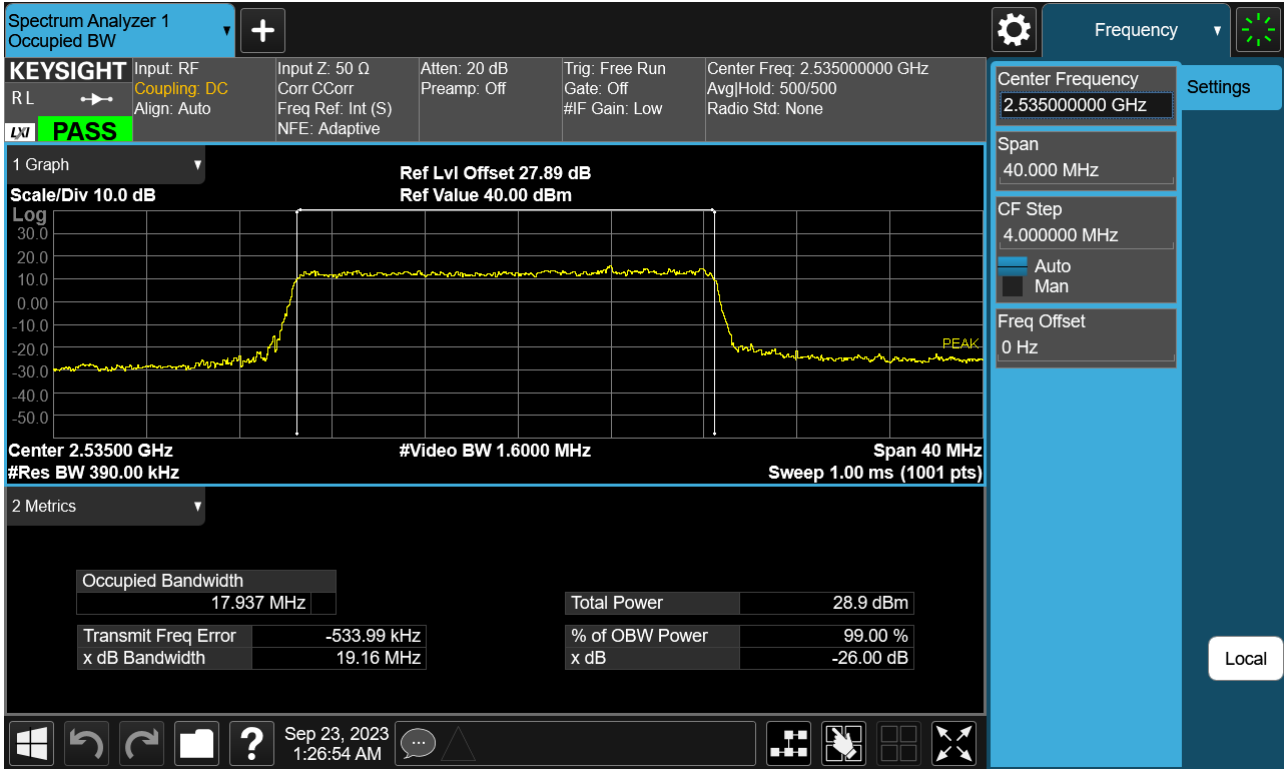

Sub6 n7. Occupied Bandwidth Plot (20 M BW Ch.507000 64QAM)