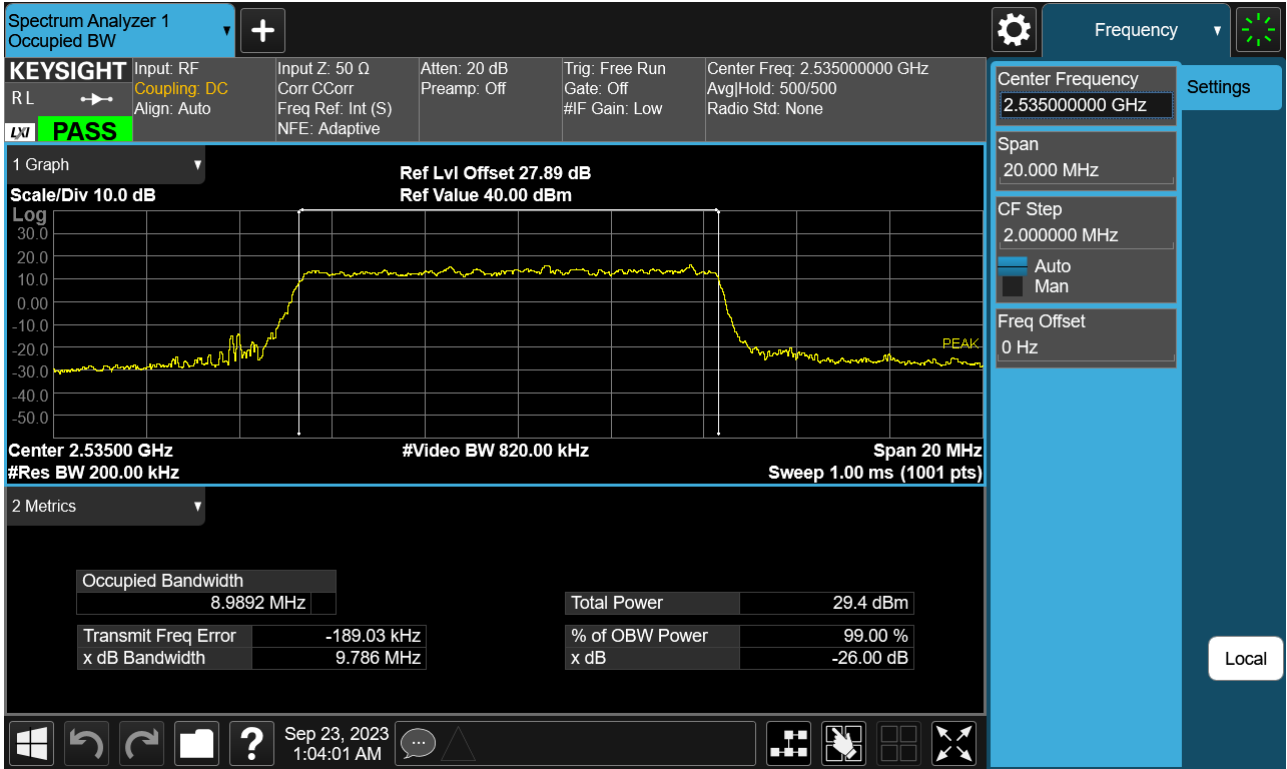

Sub6 n7. Occupied Bandwidth Plot (10 M BW Ch.507000 16QAM)