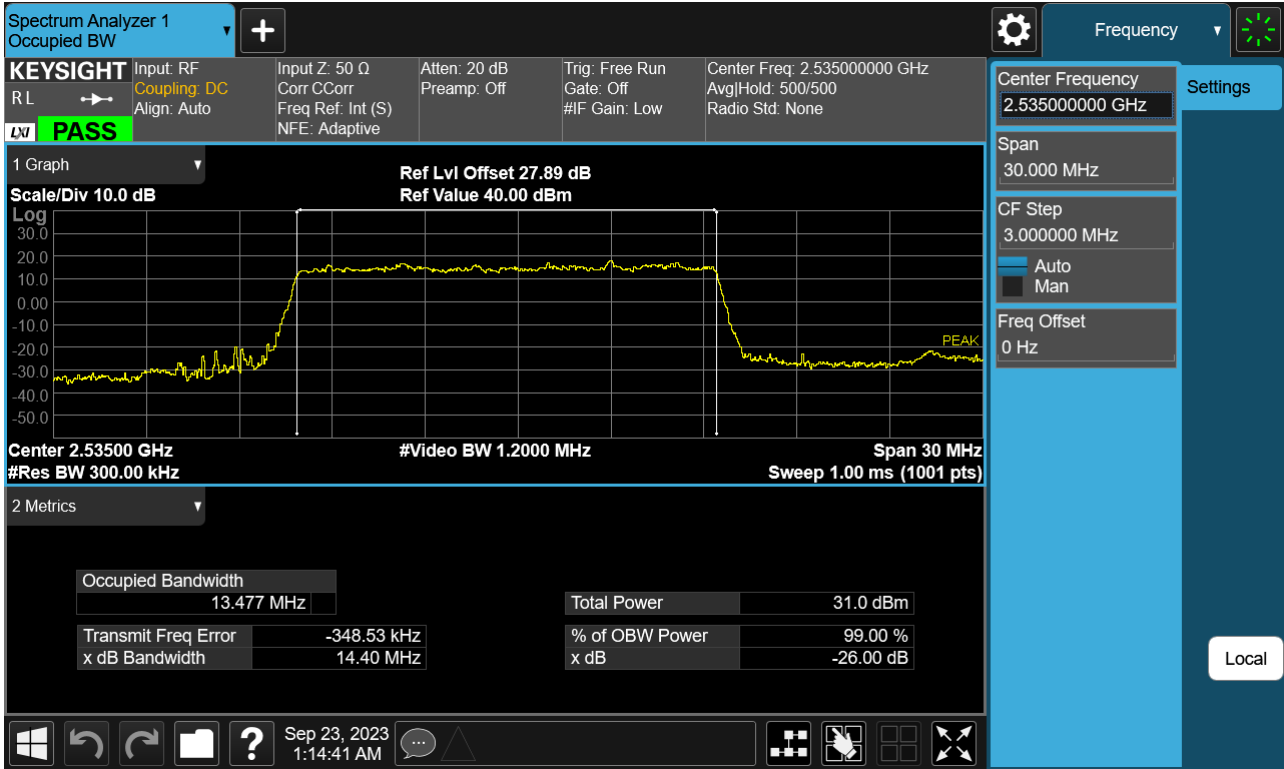

Sub6 n7. Occupied Bandwidth Plot (15 M BW Ch.507000 BPSK)