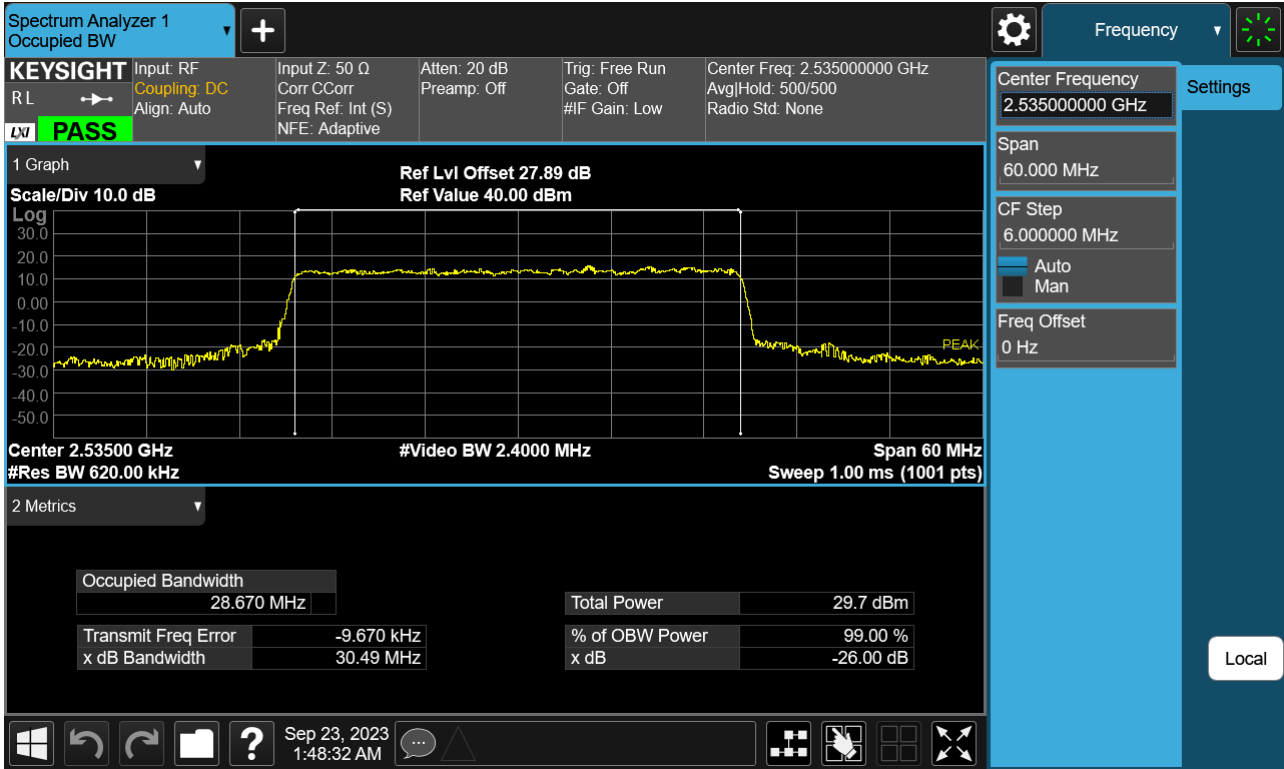

Sub6 n7. Occupied Bandwidth Plot (30 M BW Ch.507000 16QAM)