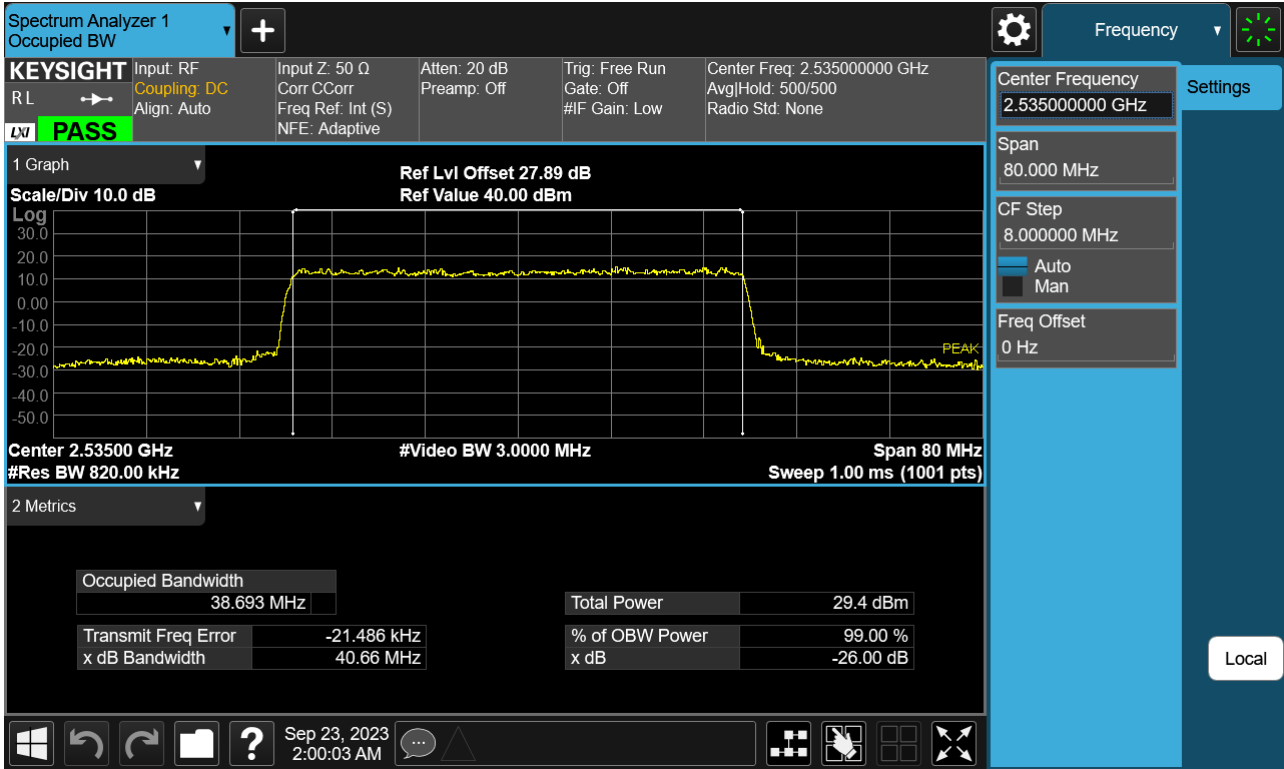

Sub6 n7. Occupied Bandwidth Plot (40 M BW Ch.507000 64QAM)