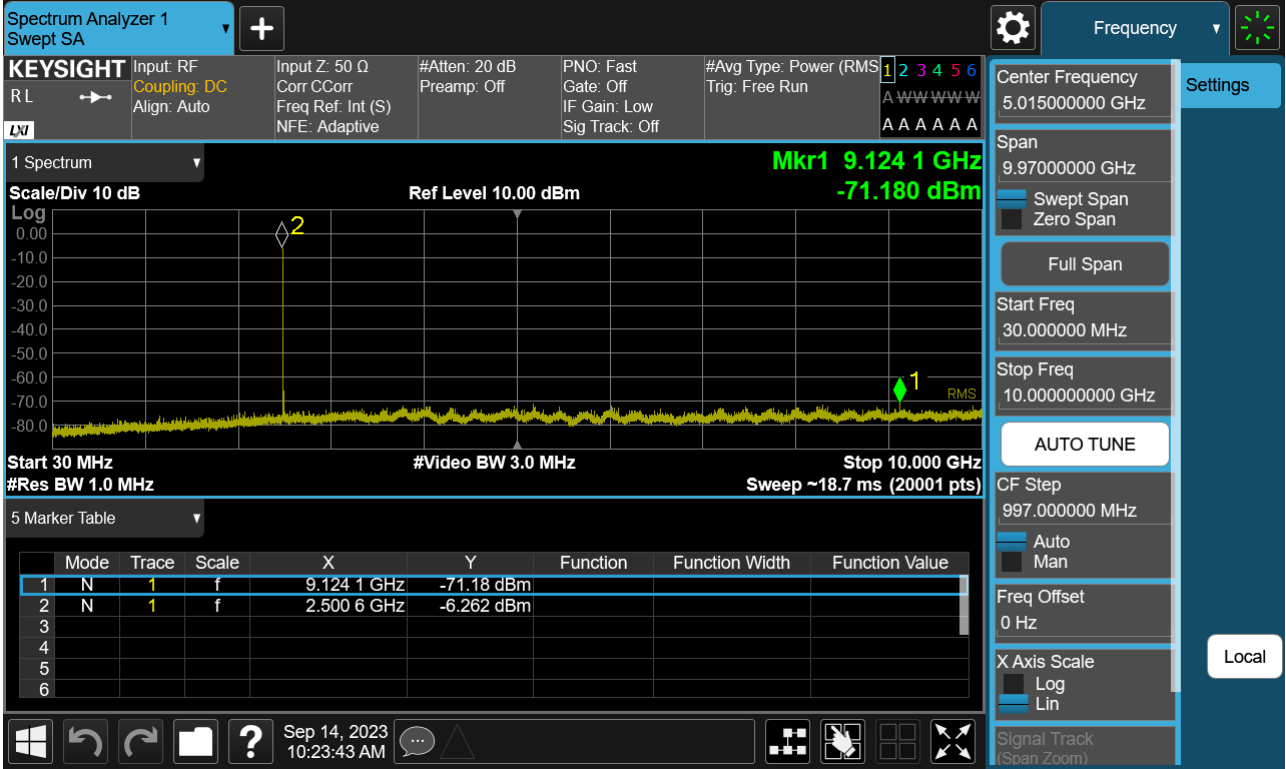

Sub6 n7. Conducted Spurious_1 (504000ch_40 MHz_BPSK_RB 1)

Sub6 n7. Conducted Spurious_2 (504000ch_40 MHz_BPSK_RB 1)

Sub6 n7. Conducted Spurious_1 (507000ch_40 MHz_BPSK_RB 1)

Sub6 n7. Conducted Spurious_2 (507000ch_40 MHz_BPSK_RB 1)