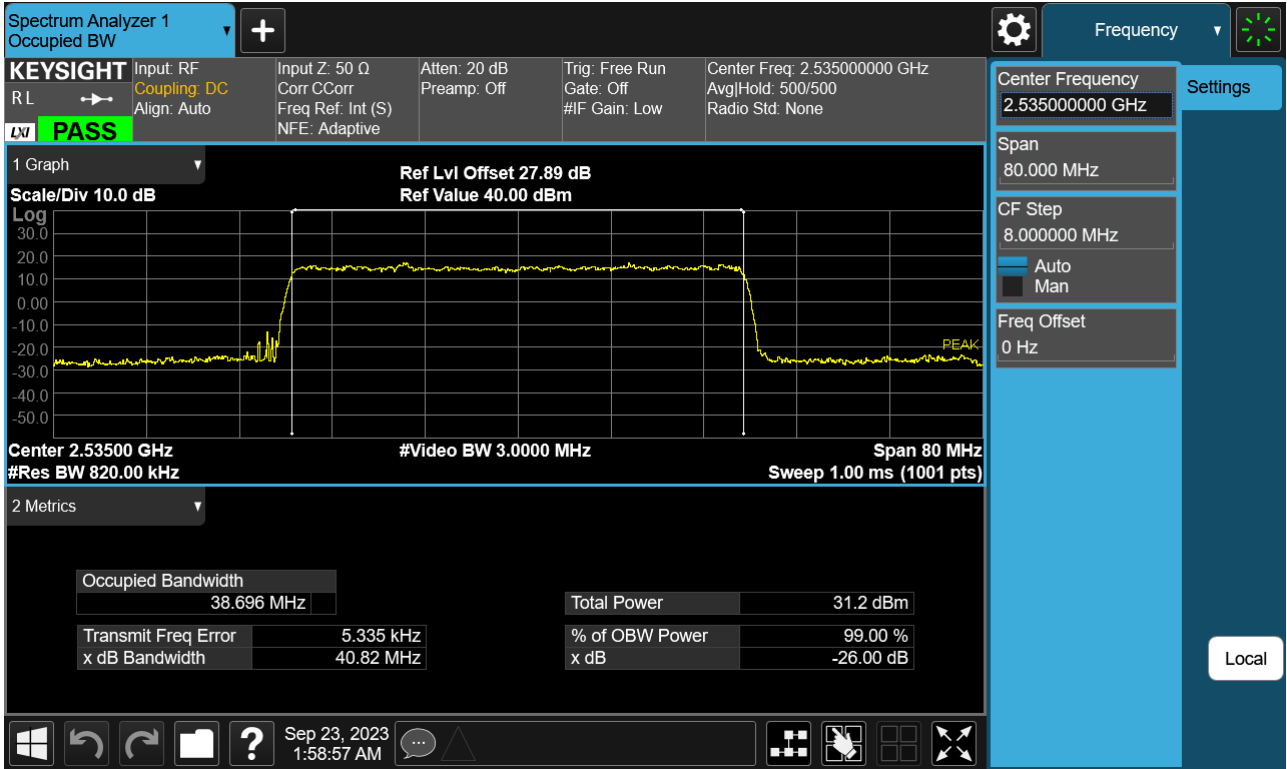

Sub6 n7. Occupied Bandwidth Plot (40 M BW Ch.507000 BPSK)