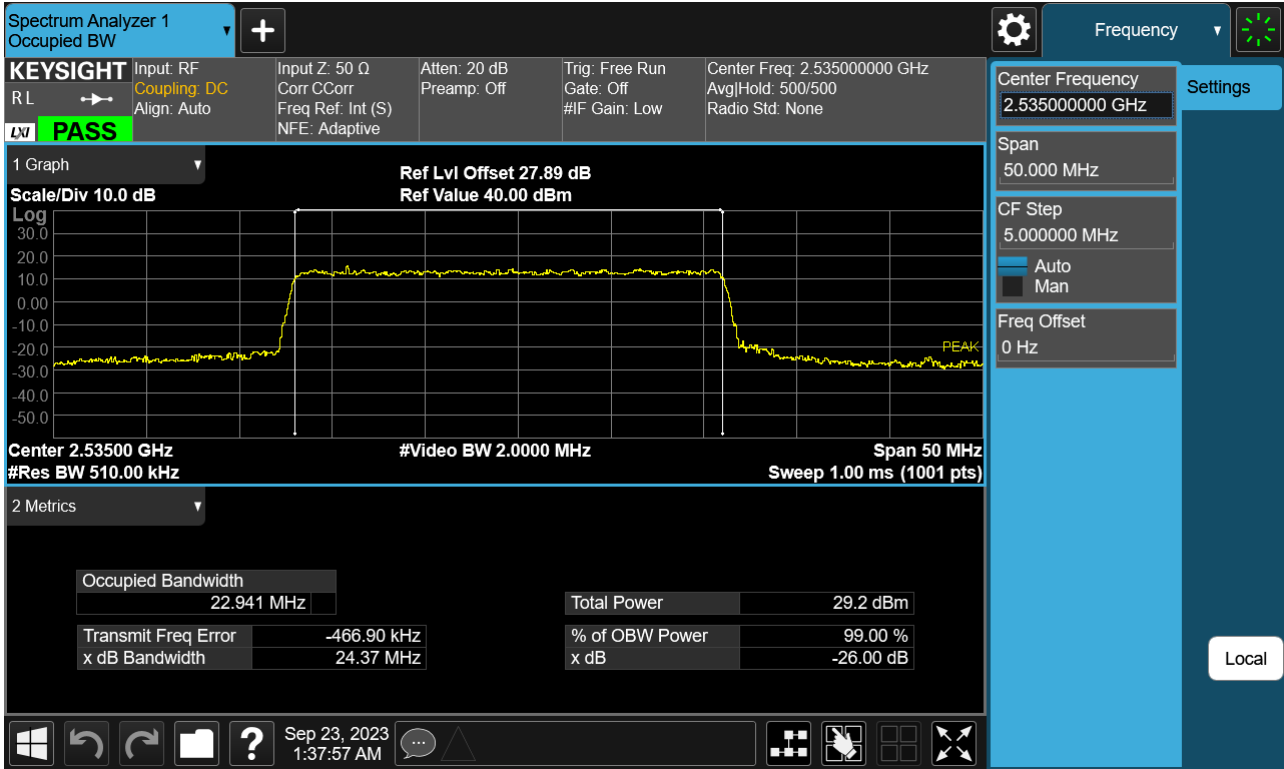

Sub6 n7. Occupied Bandwidth Plot (25 M BW Ch.507000 64QAM)