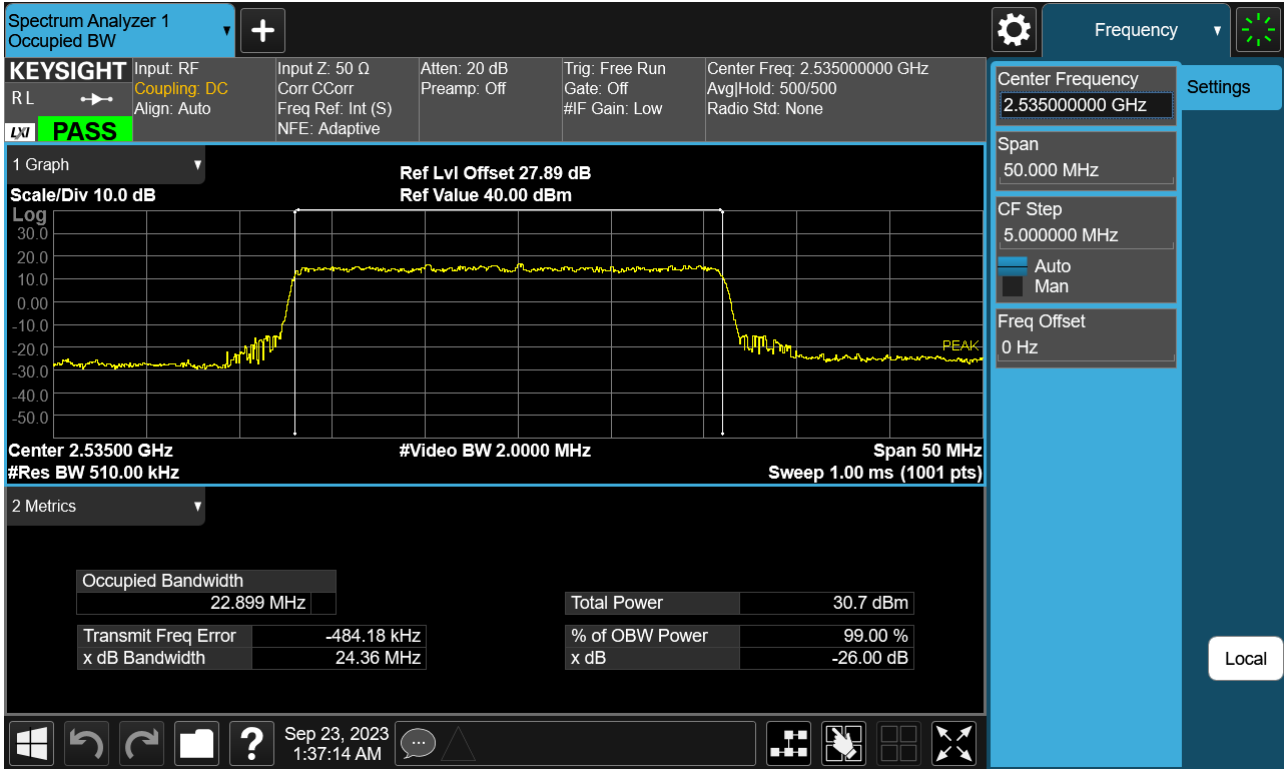

Sub6 n7. Occupied Bandwidth Plot (20 M BW Ch.507000 64QAM)

Sub6 n7. Occupied Bandwidth Plot (20 M BW Ch.507000 256QAM)

Sub6 n7. Occupied Bandwidth Plot (25 M BW Ch.507000 BPSK)

Sub6 n7. Occupied Bandwidth Plot (25 M BW Ch.507000 QPSK)