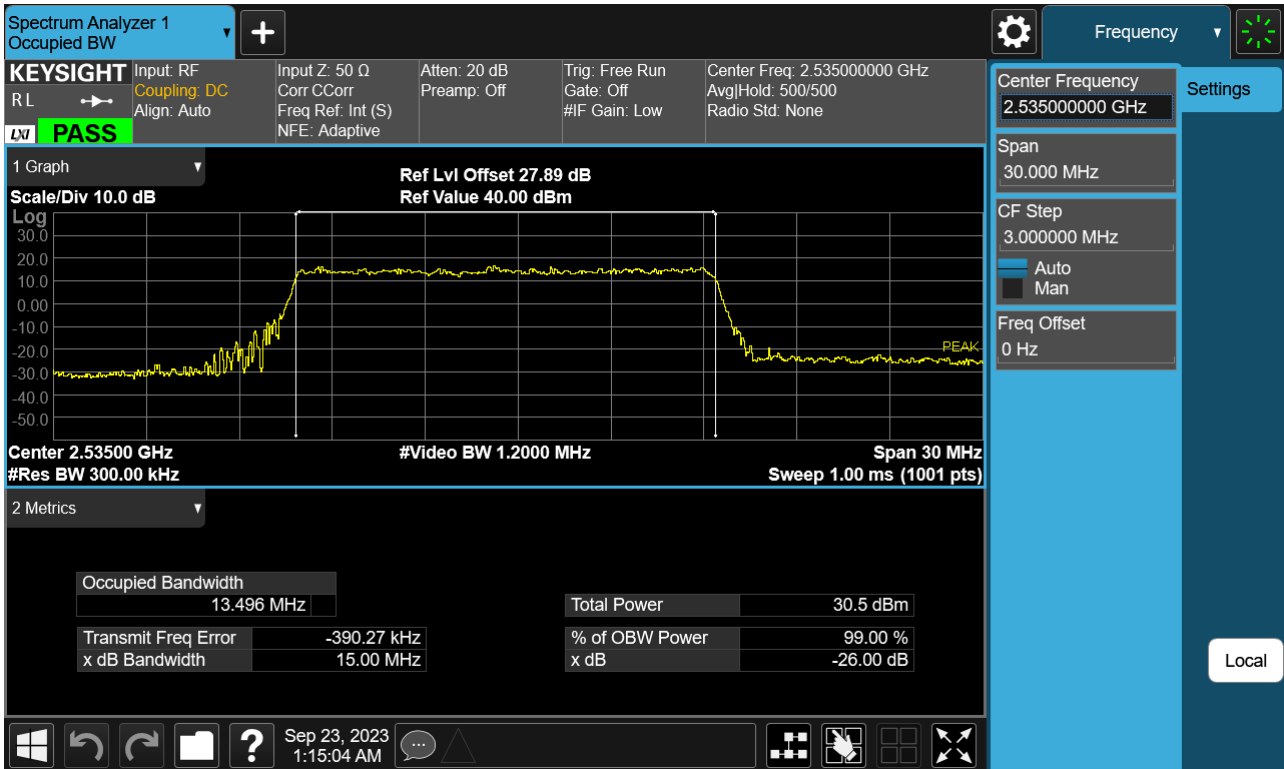

Sub6 n7. Occupied Bandwidth Plot (15 M BW Ch.507000 QPSK)