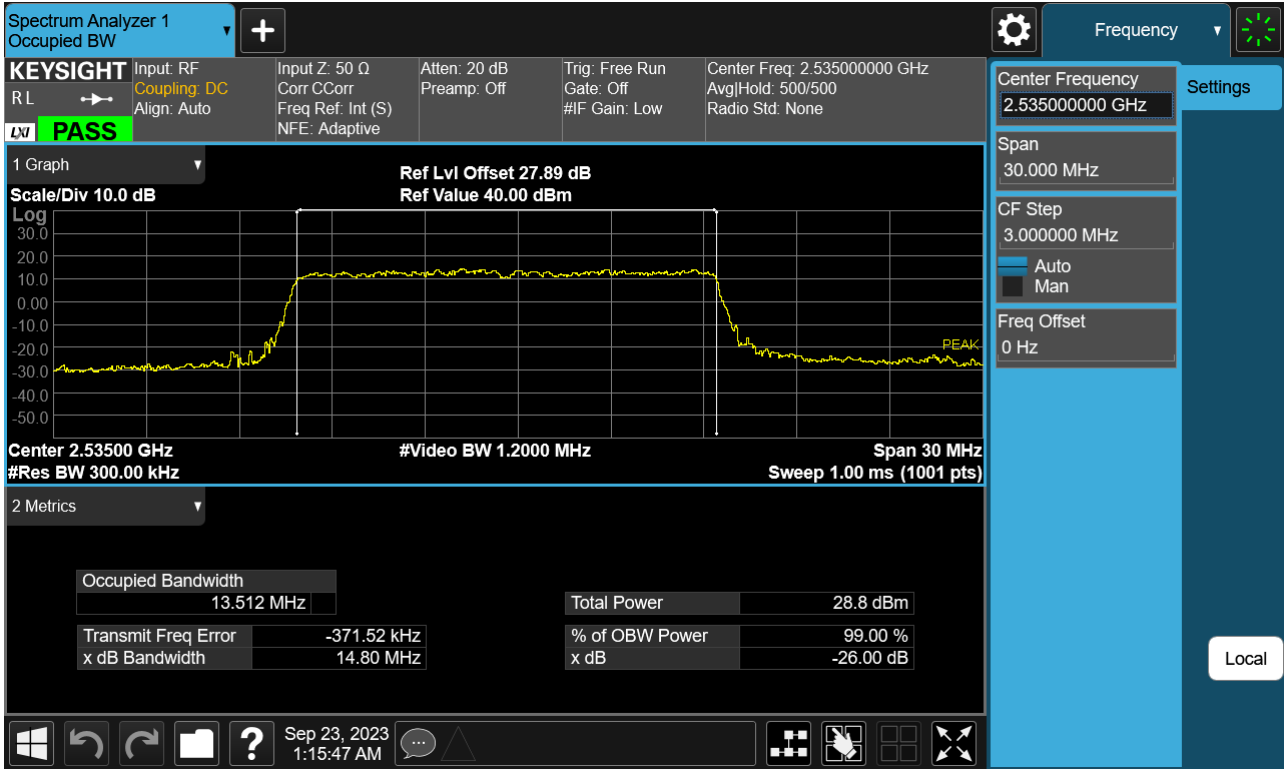

Sub6 n7. Occupied Bandwidth Plot (15 M BW Ch.507000 BPSK)

Sub6 n7. Occupied Bandwidth Plot (15 M BW Ch.507000 QPSK)

Sub6 n7. Occupied Bandwidth Plot (15 M BW Ch.507000 16QAM)

Sub6 n7. Occupied Bandwidth Plot (15 M BW Ch.507000 64QAM)