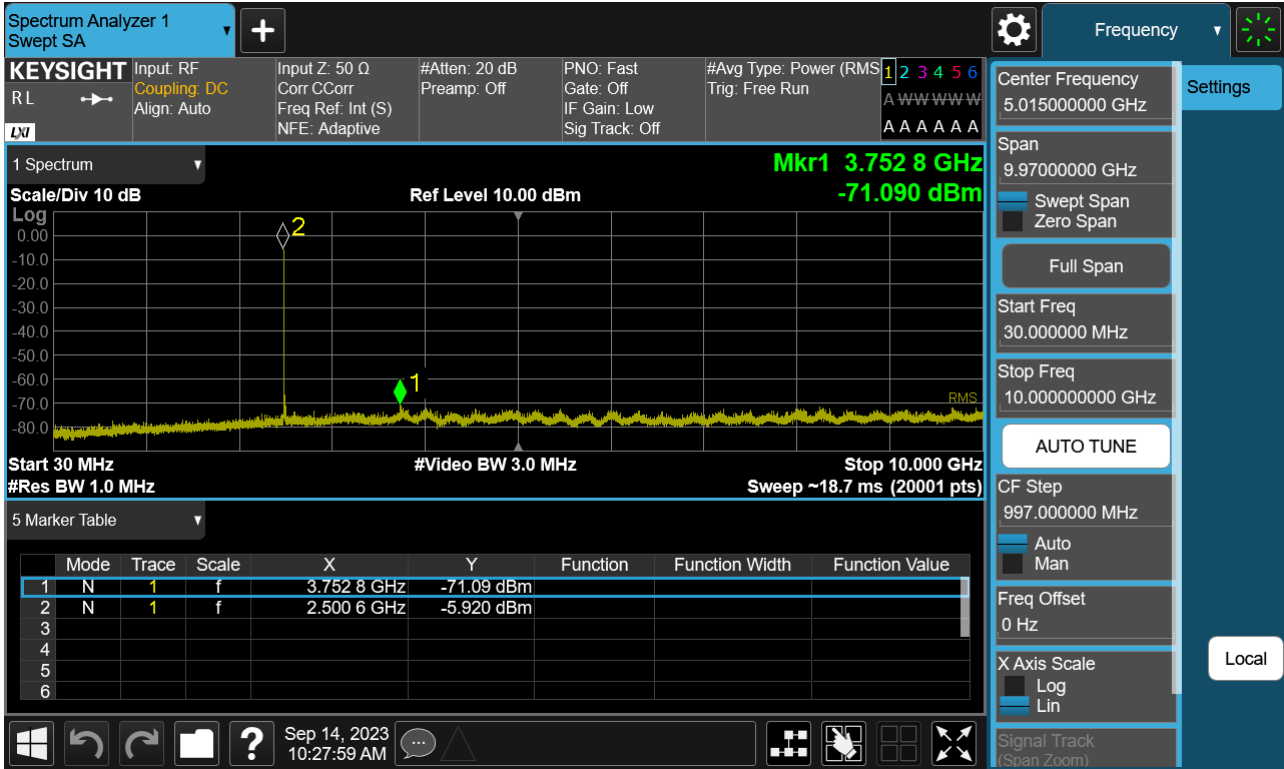

Sub6 n7. Conducted Spurious_1 (504000ch_40 MHz_BPSK_RB 1)

Sub6 n7. Conducted Spurious_2 (504000ch_40 MHz_BPSK_RB 1)

Sub6 n7. Conducted Spurious_1 (507000ch_40 MHz_BPSK_RB 1)

Sub6 n7. Conducted Spurious_2 (507000ch_40 MHz_BPSK_RB 1)