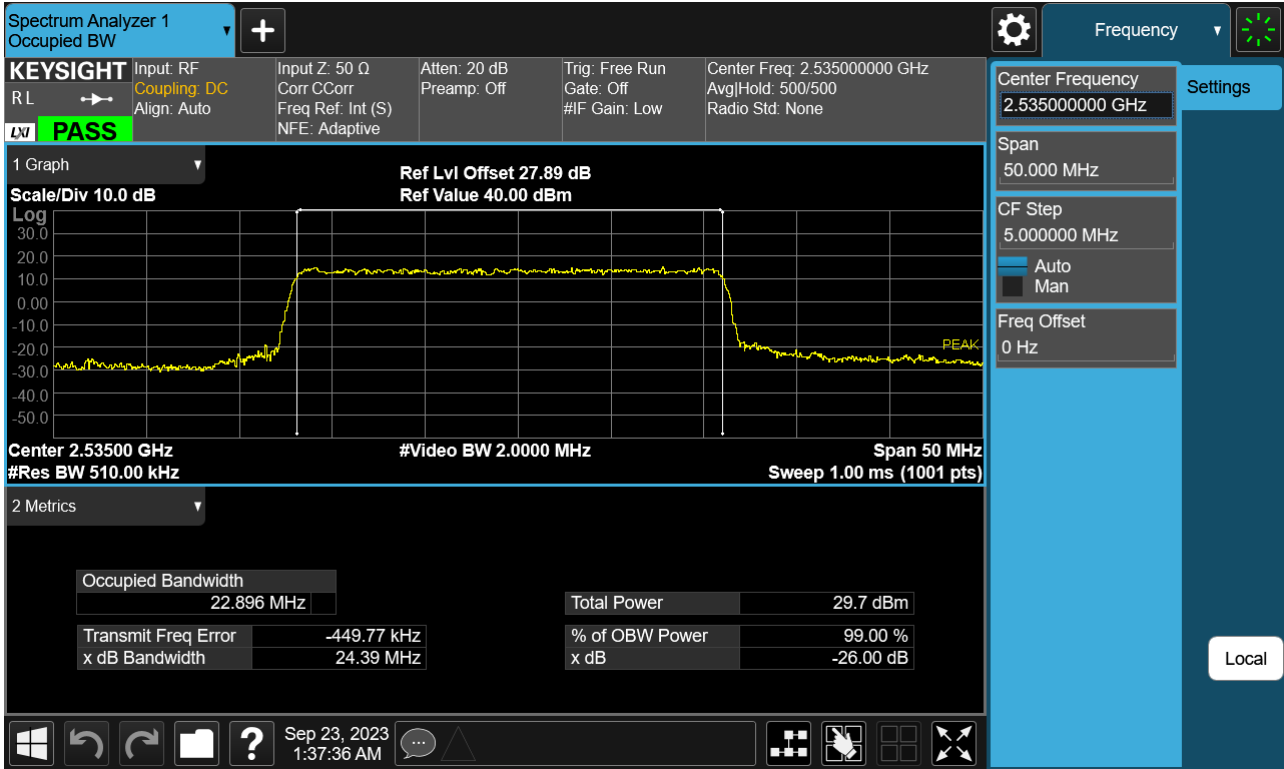

Sub6 n7. Occupied Bandwidth Plot (25 M BW Ch.507000 16QAM)