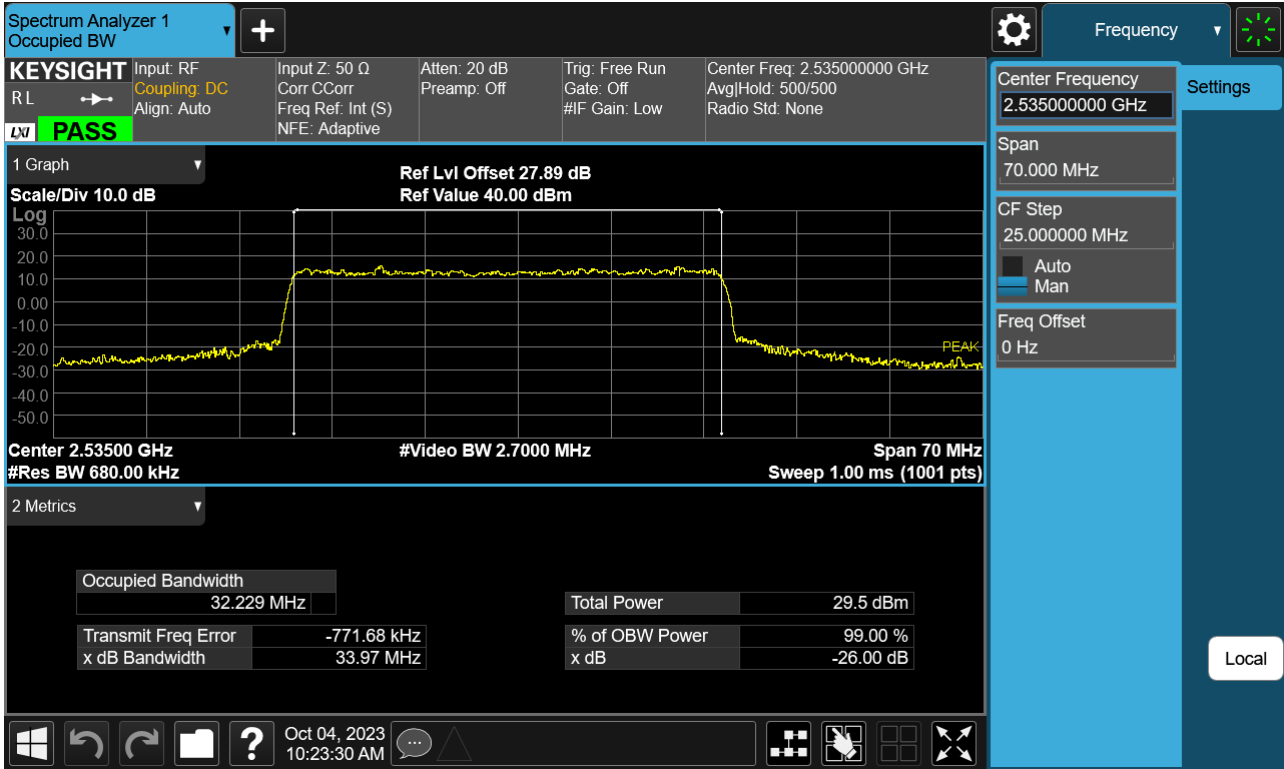

Sub6 n7. Occupied Bandwidth Plot (35 M BW Ch.507000 BPSK)

Sub6 n7. Occupied Bandwidth Plot (35 M BW Ch.507000 QPSK)

Sub6 n7. Occupied Bandwidth Plot (35 M BW Ch.507000 16QAM)

Sub6 n7. Occupied Bandwidth Plot (35 M BW Ch.507000 64QAM)