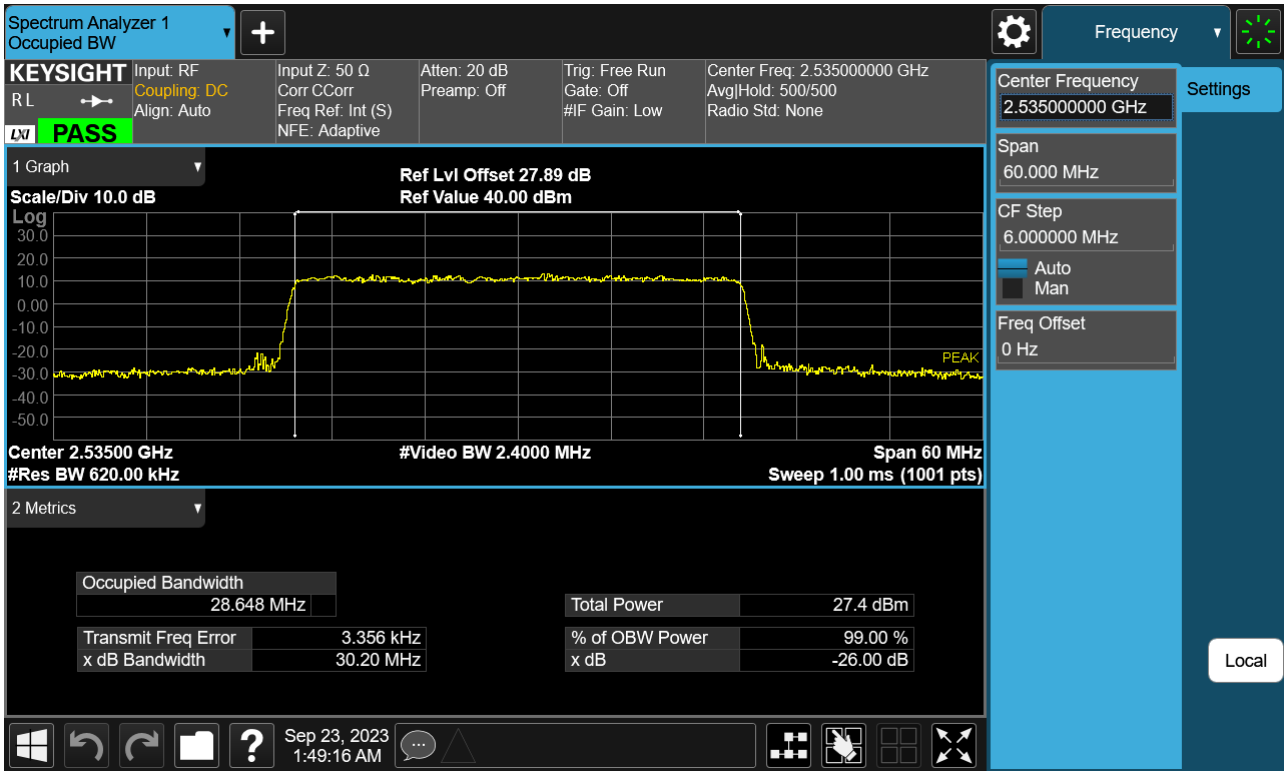

Sub6 n7. Occupied Bandwidth Plot (30 M BW Ch.507000 QPSK)

Sub6 n7. Occupied Bandwidth Plot (30 M BW Ch.507000 16QAM)

Sub6 n7. Occupied Bandwidth Plot (30 M BW Ch.507000 64QAM)

Sub6 n7. Occupied Bandwidth Plot (30 M BW Ch.507000 256QAM)