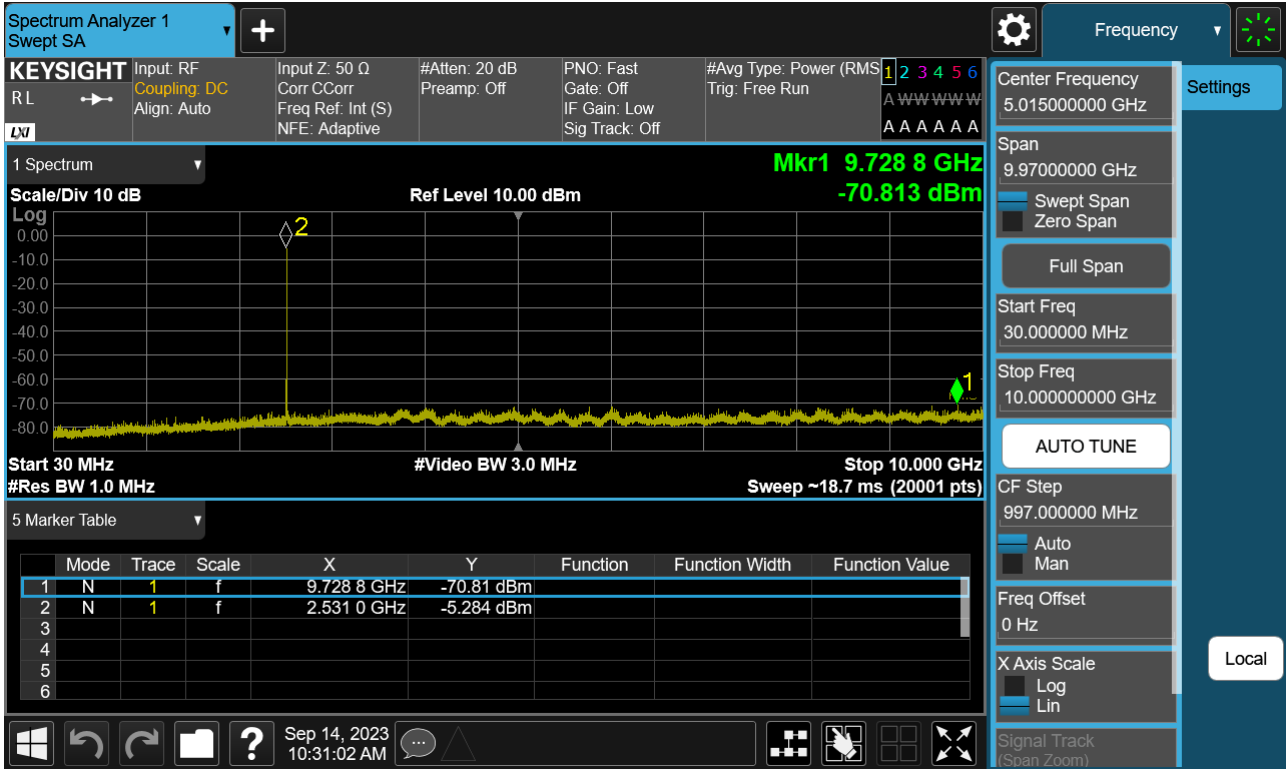

Sub6 n7. Conducted Spurious_1 (510000ch_40 MHz_BPSK_RB 1)