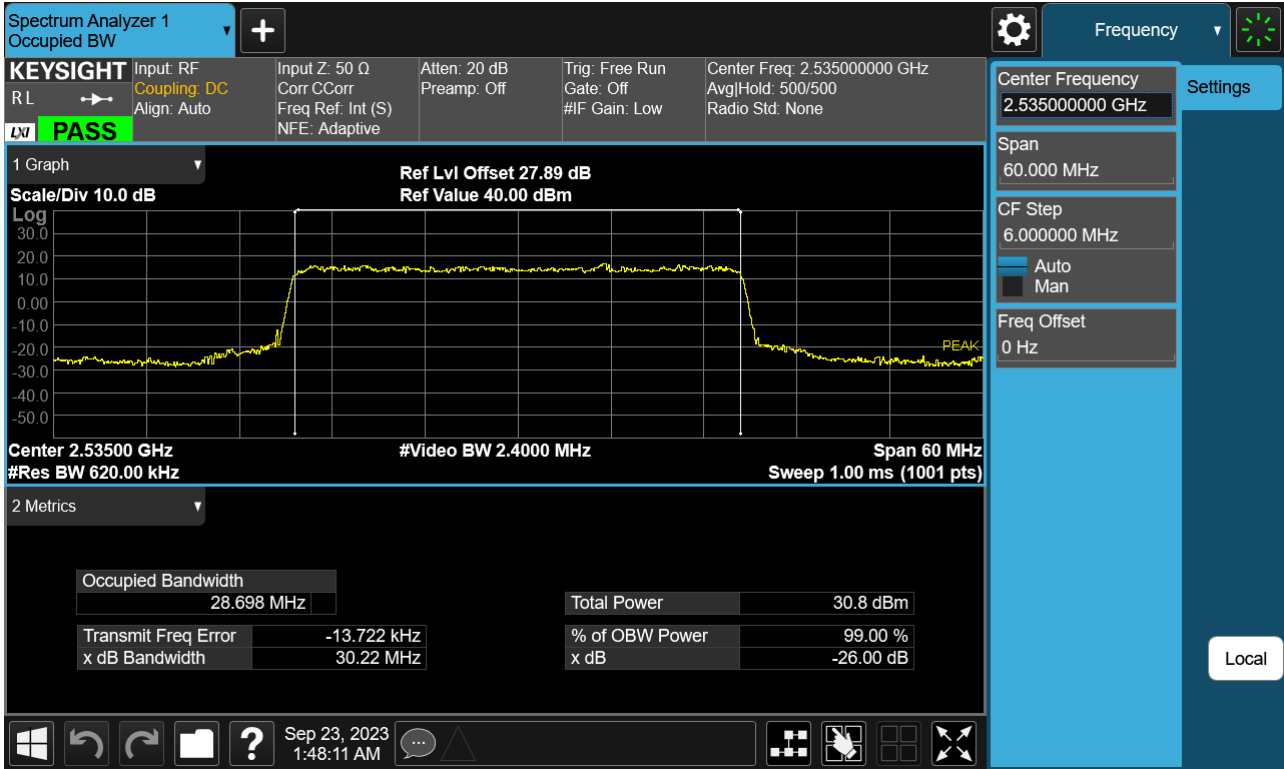

Sub6 n7. Occupied Bandwidth Plot (30 M BW Ch.507000 QPSK)