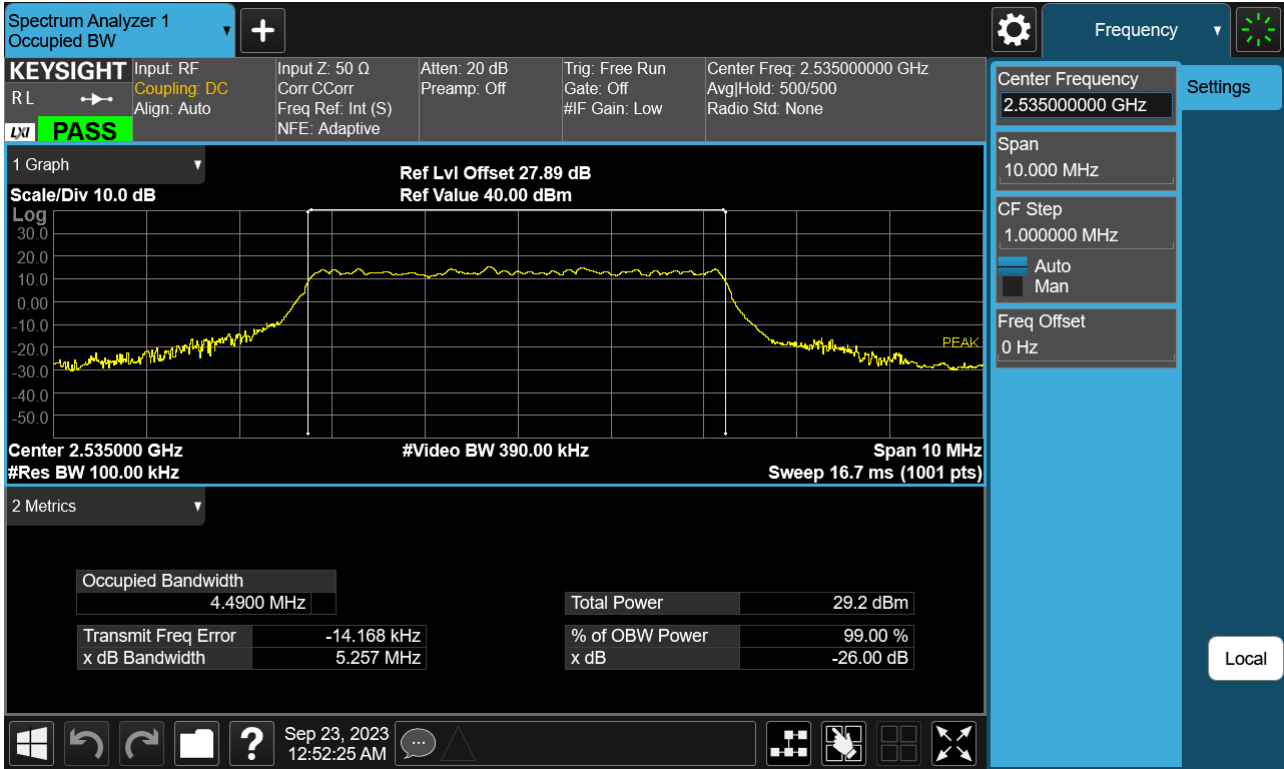

Sub6 n7. Occupied Bandwidth Plot (5 M BW Ch.507000 16QAM)