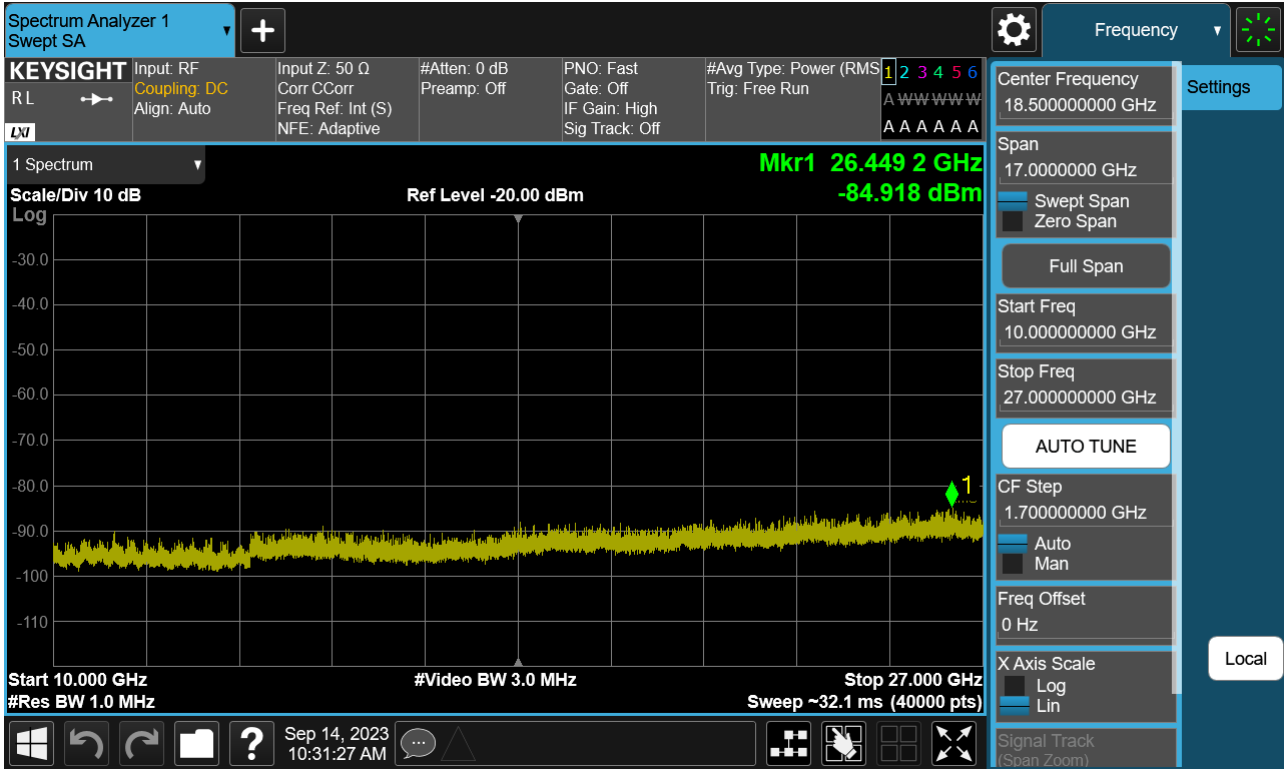

Sub6 n7. Conducted Spurious_2 (510000ch_40 MHz_BPSK_RB 1)