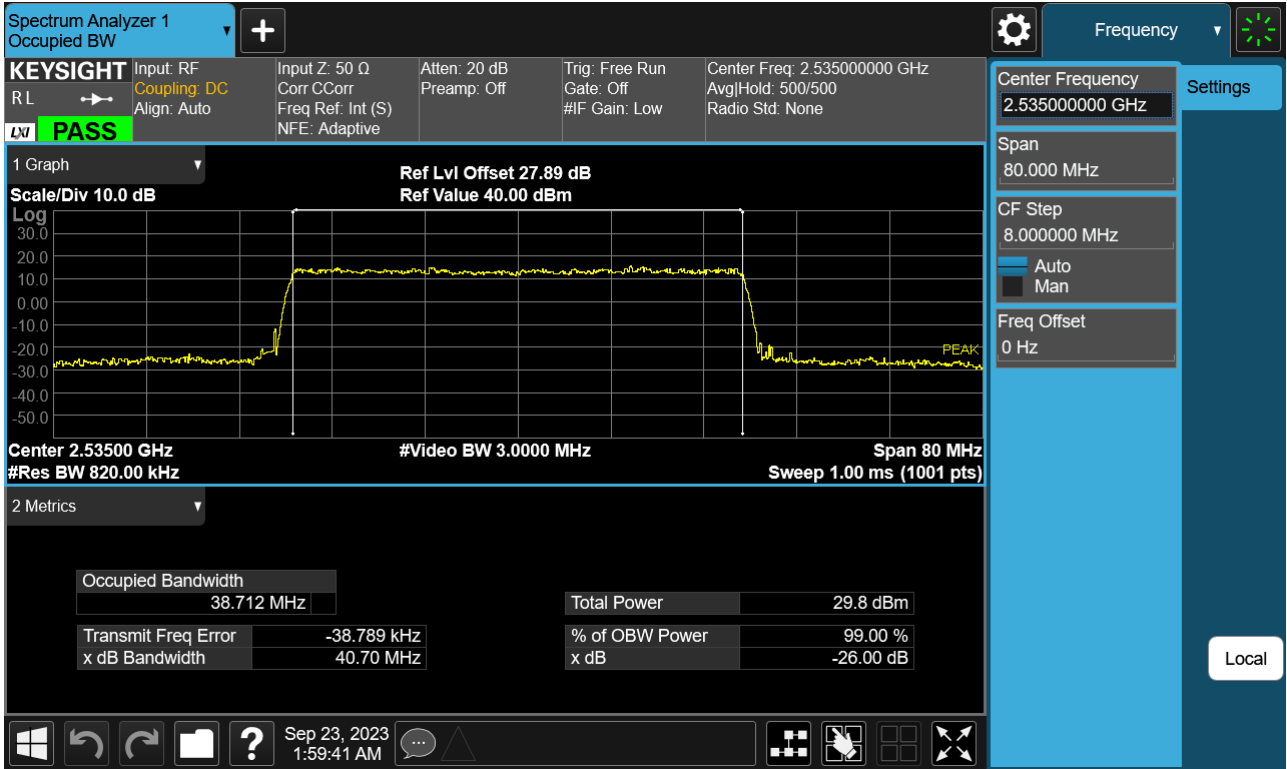

Sub6 n7. Occupied Bandwidth Plot (35 M BW Ch.507000 256QAM)

Sub6 n7. Occupied Bandwidth Plot (40 M BW Ch.507000 BPSK)

Sub6 n7. Occupied Bandwidth Plot (40 M BW Ch.507000 QPSK)

Sub6 n7. Occupied Bandwidth Plot (40 M BW Ch.507000 16QAM)