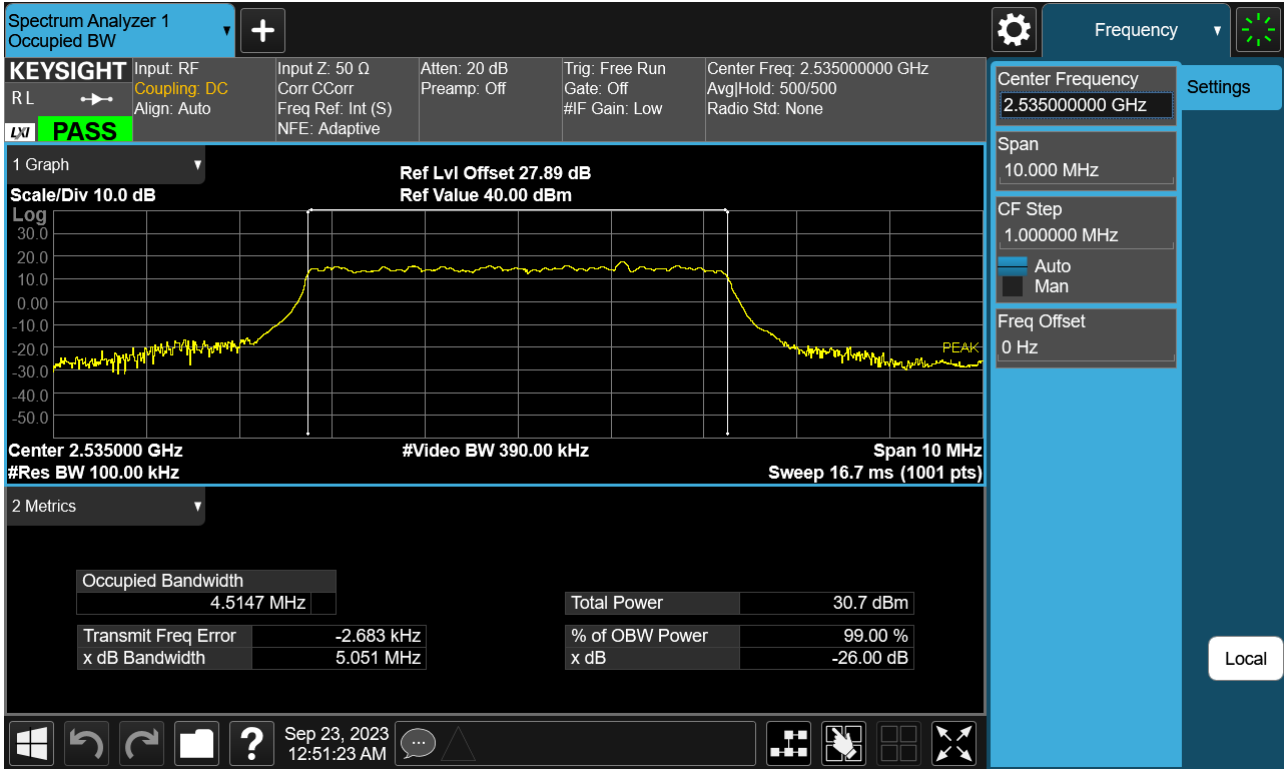

Sub6 n7. Conducted Spurious_1 (510000ch_40 MHz_BPSK_RB 1)

Sub6 n7. Conducted Spurious_2 (510000ch_40 MHz_BPSK_RB 1)

11. TEST PLOTS(Ant F)

Sub6 n7. Occupied Bandwidth Plot (5 M BW Ch.507000 BPSK)

Sub6 n7. Occupied Bandwidth Plot (5 M BW Ch.507000 QPSK)