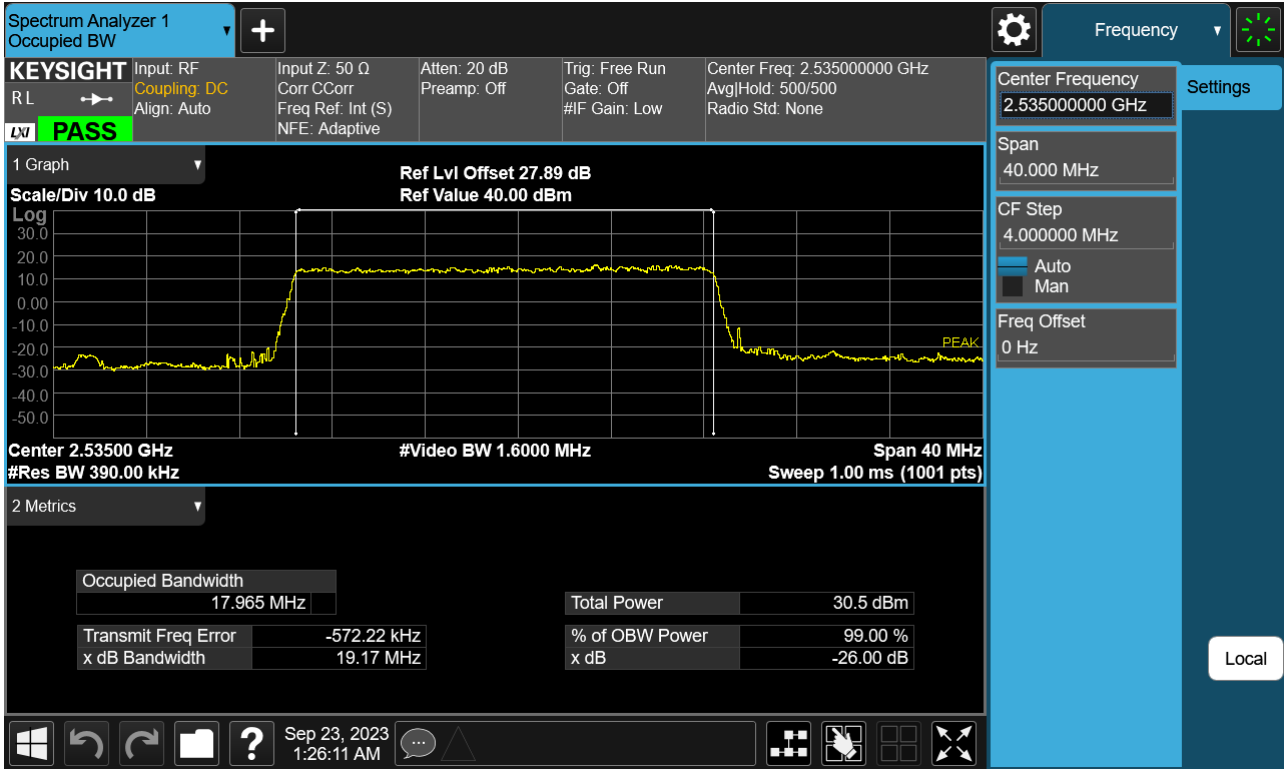

Sub6 n7. Occupied Bandwidth Plot (20 M BW Ch.507000 QPSK)