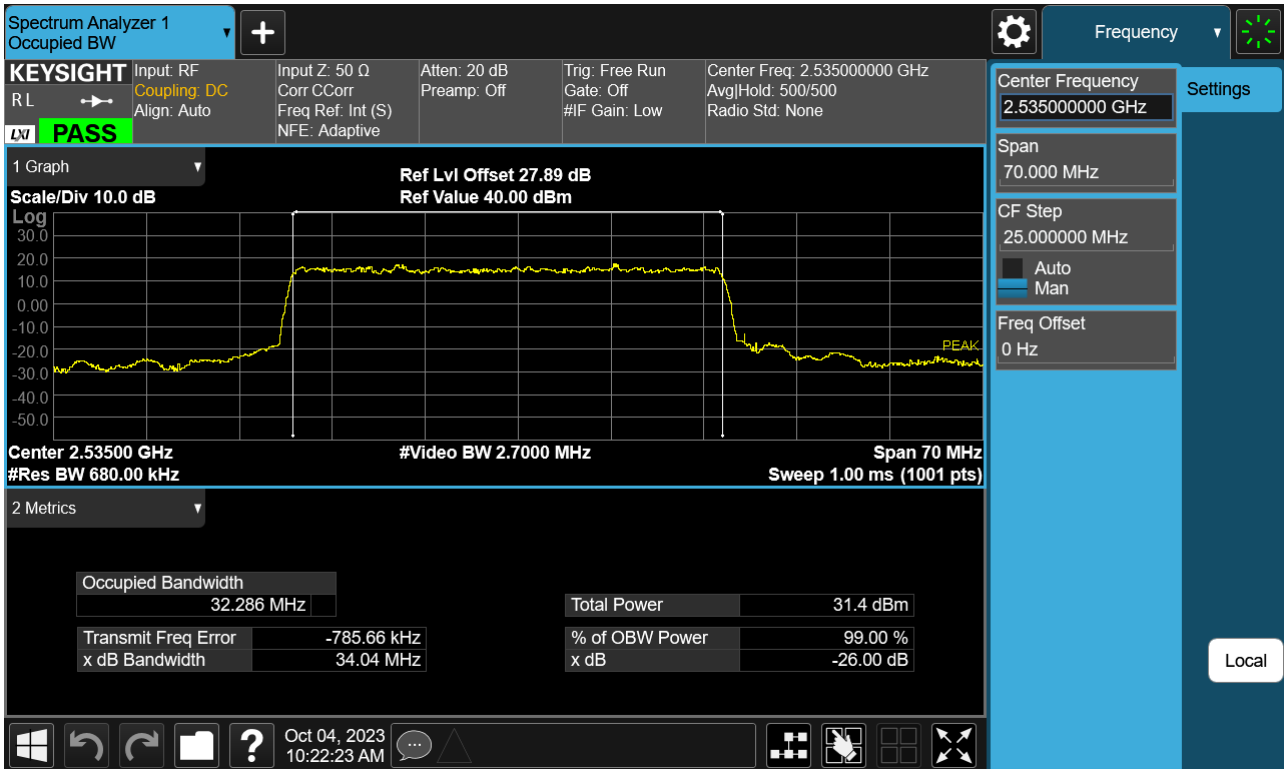

Sub6 n7. Occupied Bandwidth Plot (35 M BW Ch.507000 BPSK)