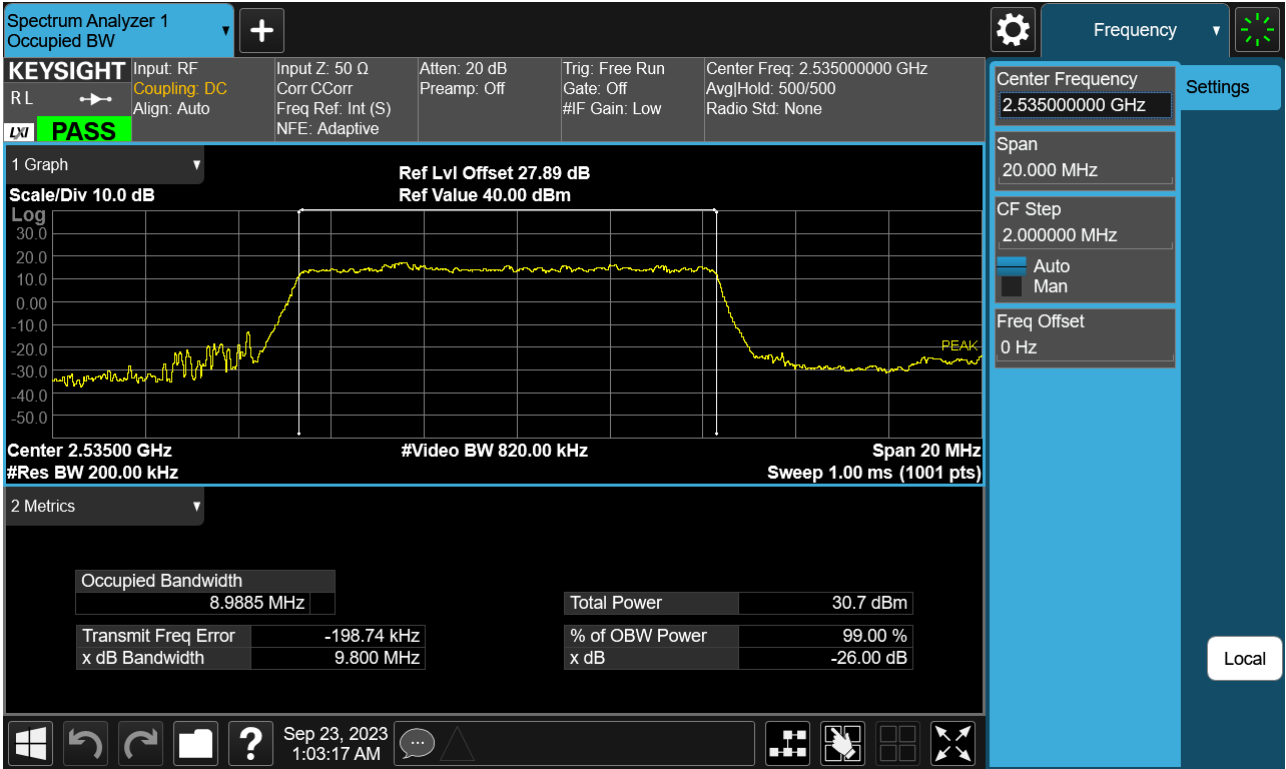

Sub6 n7. Occupied Bandwidth Plot (5 M BW Ch.507000 16QAM)

Sub6 n7. Occupied Bandwidth Plot (5 M BW Ch.507000 64QAM)

Sub6 n7. Occupied Bandwidth Plot (5 M BW Ch.507000 256QAM)

Sub6 n7. Occupied Bandwidth Plot (10 M BW Ch.507000 BPSK)