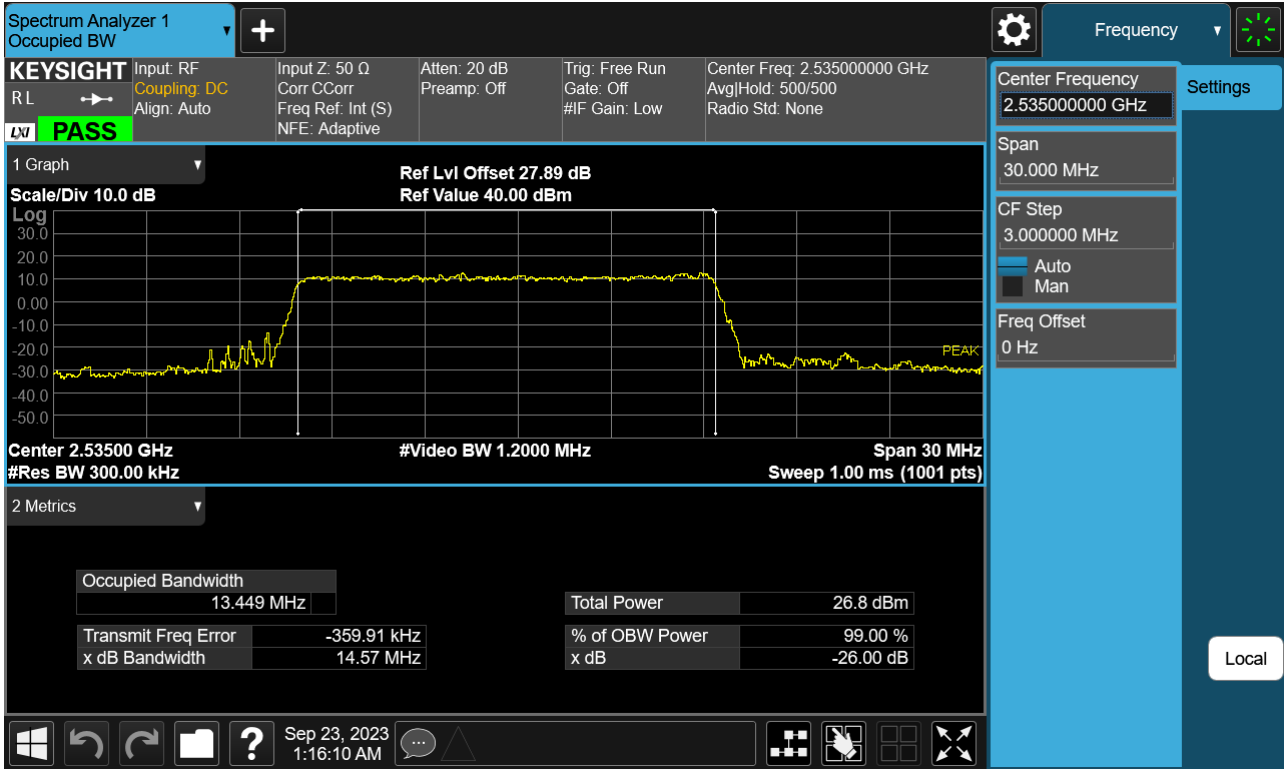

Sub6 n7. Occupied Bandwidth Plot (15 M BW Ch.507000 256QAM)