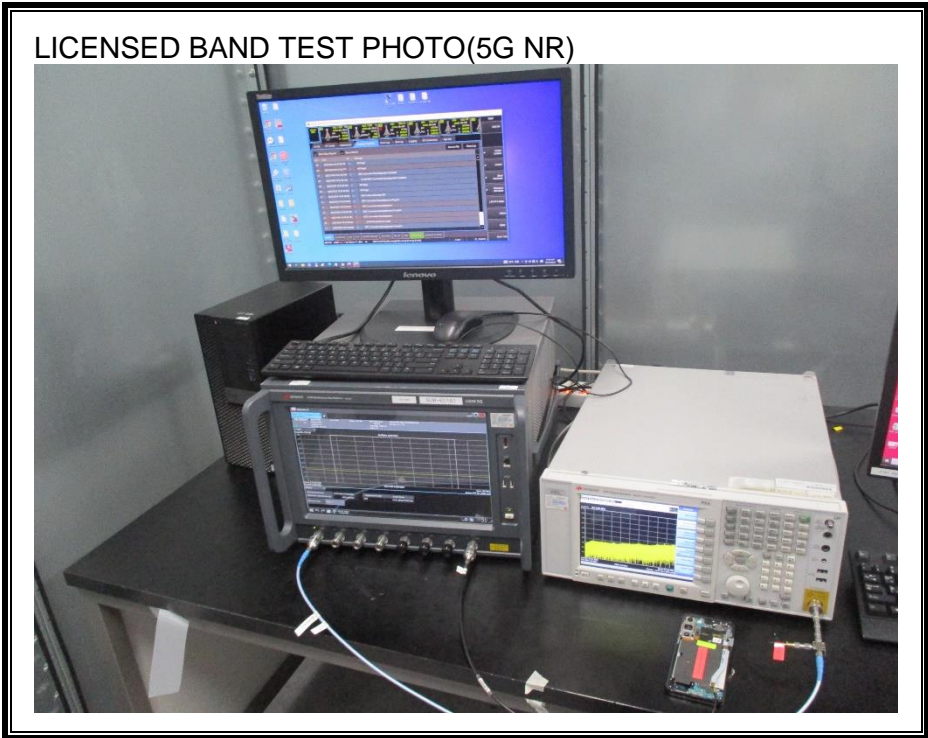

1. Appendix: LICENSED BAND SETUP PHOTOS(Conducted Test)

1) CONDUCTED RF MEASUREMENT SETUP (WWAN)

2) CONDUCTED RF MEASUREMENT SETUP (WWAN Stability)

2. Appendix: LICENSED BAND SETUP PHOTOS(Radiated Test)

1) RADIATED RF MEASUREMENT SETUP (BELOW 1 GHz, include WWAN Receiver mode)

2) RADIATED RF MEASUREMENT SETUP (ABOVE 1 GHz)

3) **RADIATED RF MEASUREMENT SETUP (WWAN Receiver mode)**

4) RADIATED RF MEASUREMENT SET-UP (Axis)

Z AXIS PHOTO

END OF TEST PHOTO