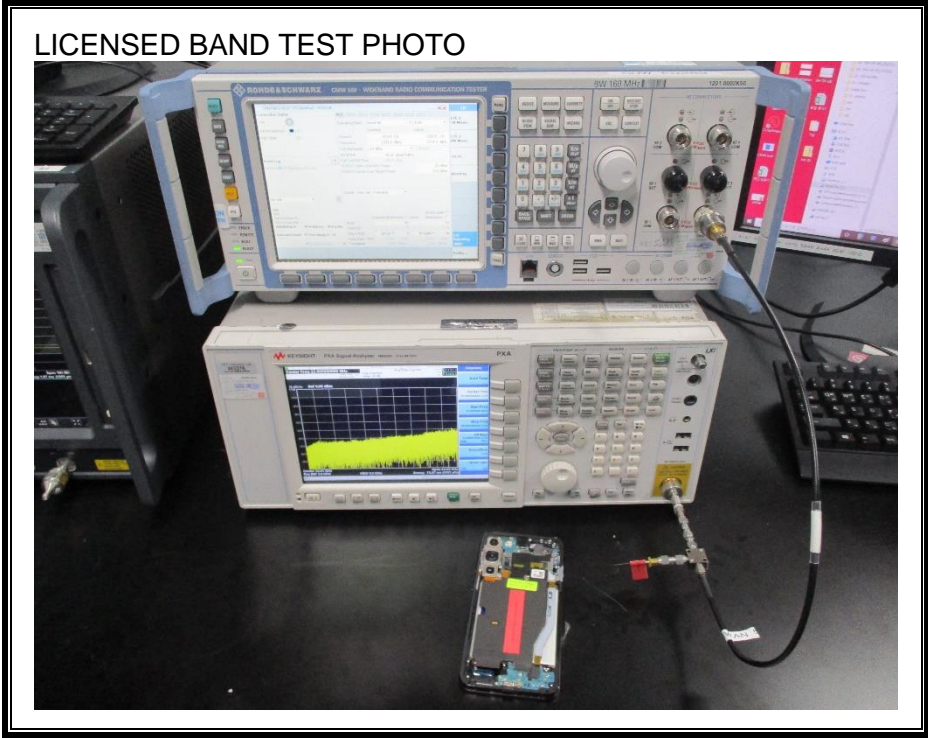

1. Appendix: LICENSED BAND SETUP PHOTOS(Conducted Test)

1) CONDUCTED RF MEASUREMENT SETUP (WWAN)

2) CONDUCTED RF MEASUREMENT SETUP (WWAN Stability)

2. Appendix: LICENSED BAND SETUP PHOTOS(Radiated Test)

1) RADIATED RF MEASUREMENT SETUP (BELOW 1 GHz, include WWAN Receiver mode)

2) RADIATED RF MEASUREMENT SETUP (ABOVE 1 GHz)

3) **RADIATED RF MEASUREMENT SETUP (WWAN Receiver mode)**

4) RADIATED RF MEASUREMENT SET-UP (Axis)

Z AXIS PHOTO

END OF TEST PHOTO