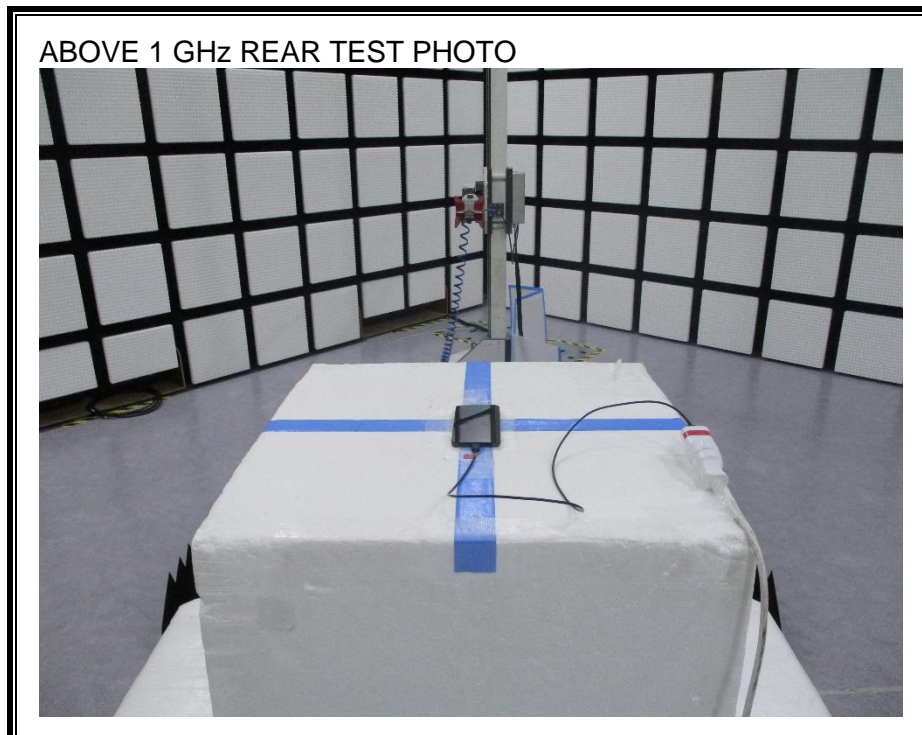

1. Appendix: LICENSED BAND SETUP PHOTOS(Conducted Test)

1) CONDUCTED RF MEASUREMENT SETUP (WWAN)

2) CONDUCTED RF MEASUREMENT SETUP (WWAN Stability)

2. Appendix: LICENSED BAND SETUP PHOTOS(Radiated Test)

1) RADIATED RF MEASUREMENT SETUP (BELOW 1 GHz, include WWAN Receiver mode)

2) RADIATED RF MEASUREMENT SETUP (ABOVE 1 GHz)

3) **RADIATED RF MEASUREMENT SETUP (WWAN Receiver mode)**

4) RADIATED RF MEASUREMENT SET-UP (Axis)

Z AXIS PHOTO

END OF TEST PHOTO