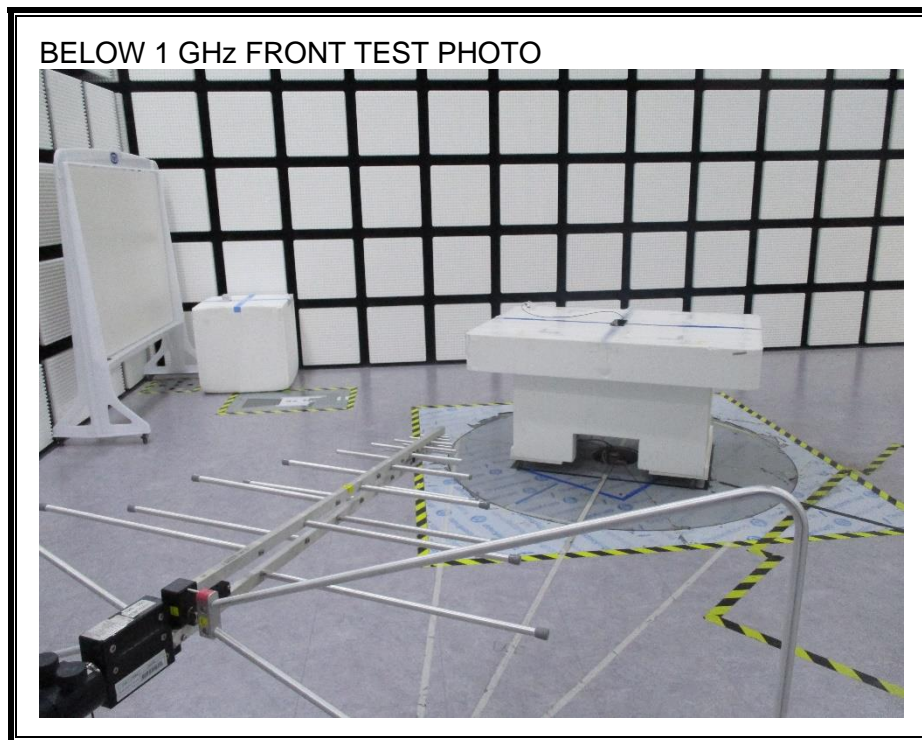

1. Appendix: LICENSED BAND SETUP PHOTOS(Conducted Test)

1) CONDUCTED RF MEASUREMENT SETUP (WWAN)

2) CONDUCTED RF MEASUREMENT SETUP (WWAN Stability)

2. Appendix: LICENSED BAND SETUP PHOTOS(Radiated Test)

1) RADIATED RF MEASUREMENT SETUP (BELOW 1 GHz, include WWAN Receiver mode)

2) RADIATED RF MEASUREMENT SETUP (ABOVE 1 GHz)

3) **RADIATED RF MEASUREMENT SETUP (WWAN Receiver mode)**

4) RADIATED RF MEASUREMENT SET-UP (Axis)

Z AXIS PHOTO

END OF TEST PHOTO