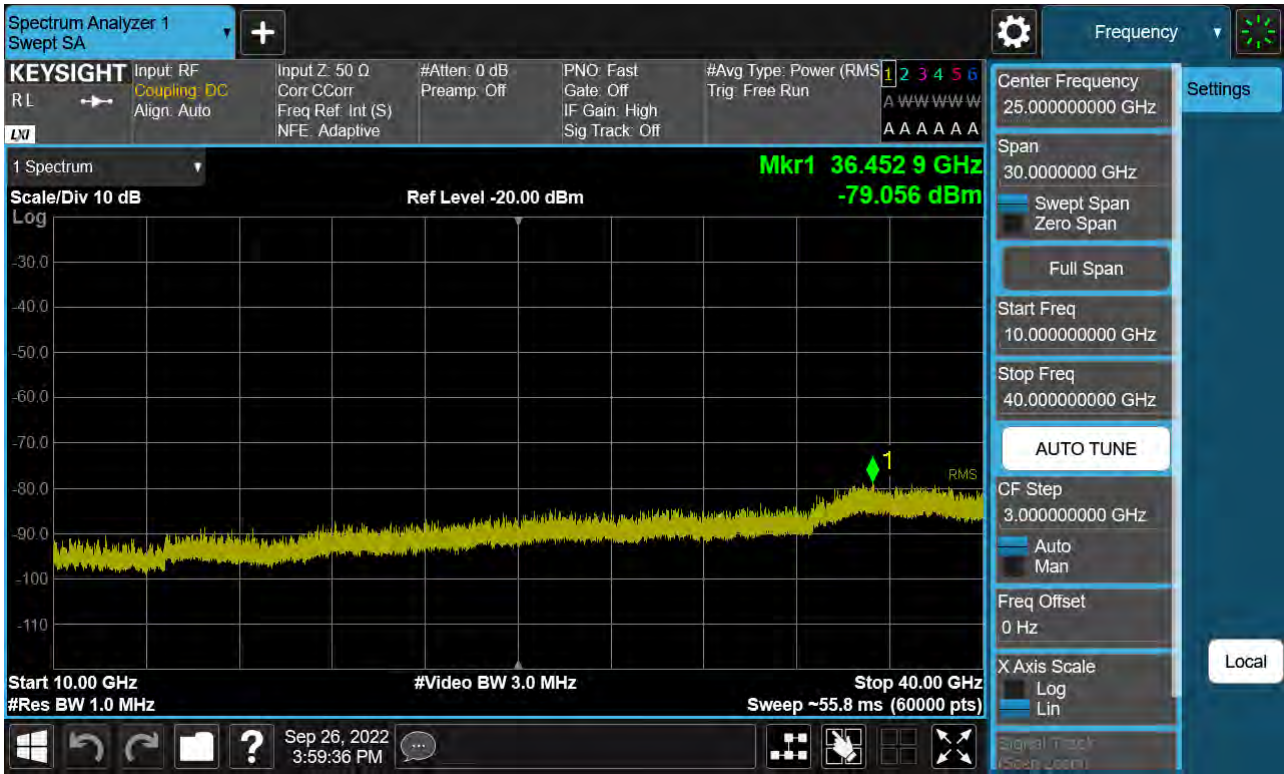

Sub6 n77. Conducted Spurious Plot_2 (634332ch_70 MHz_BPSK)