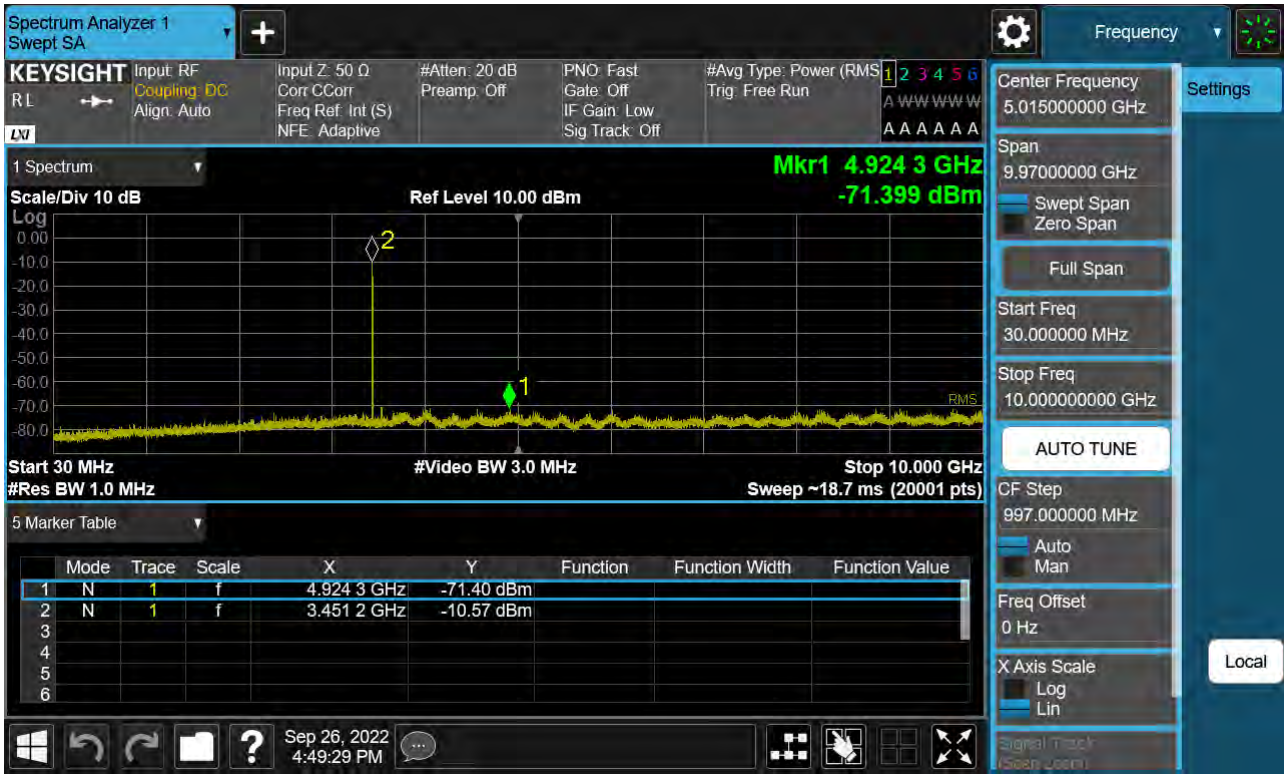

Sub6 n77. Conducted Spurious Plot_1 (633334ch_100 MHz_BPSK)