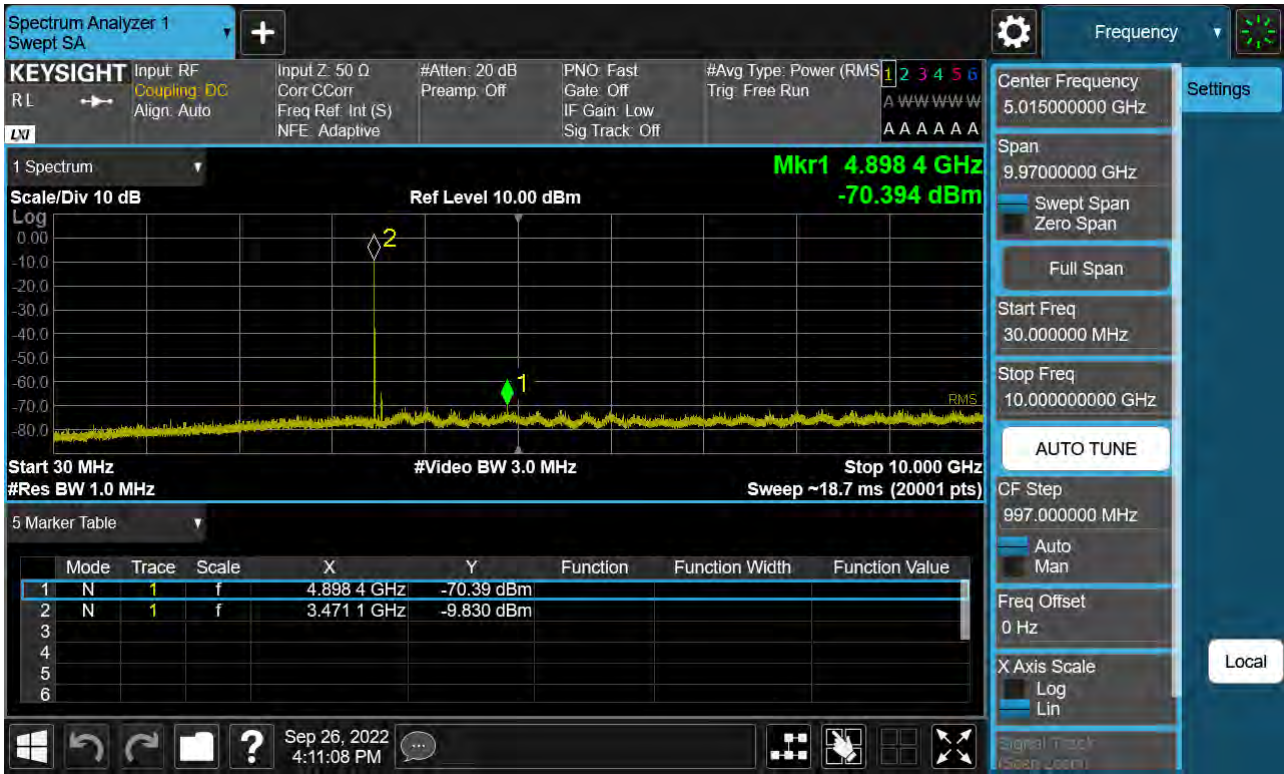

Sub6 n77. Conducted Spurious Plot_1 (634000ch_80 MHz_BPSK)