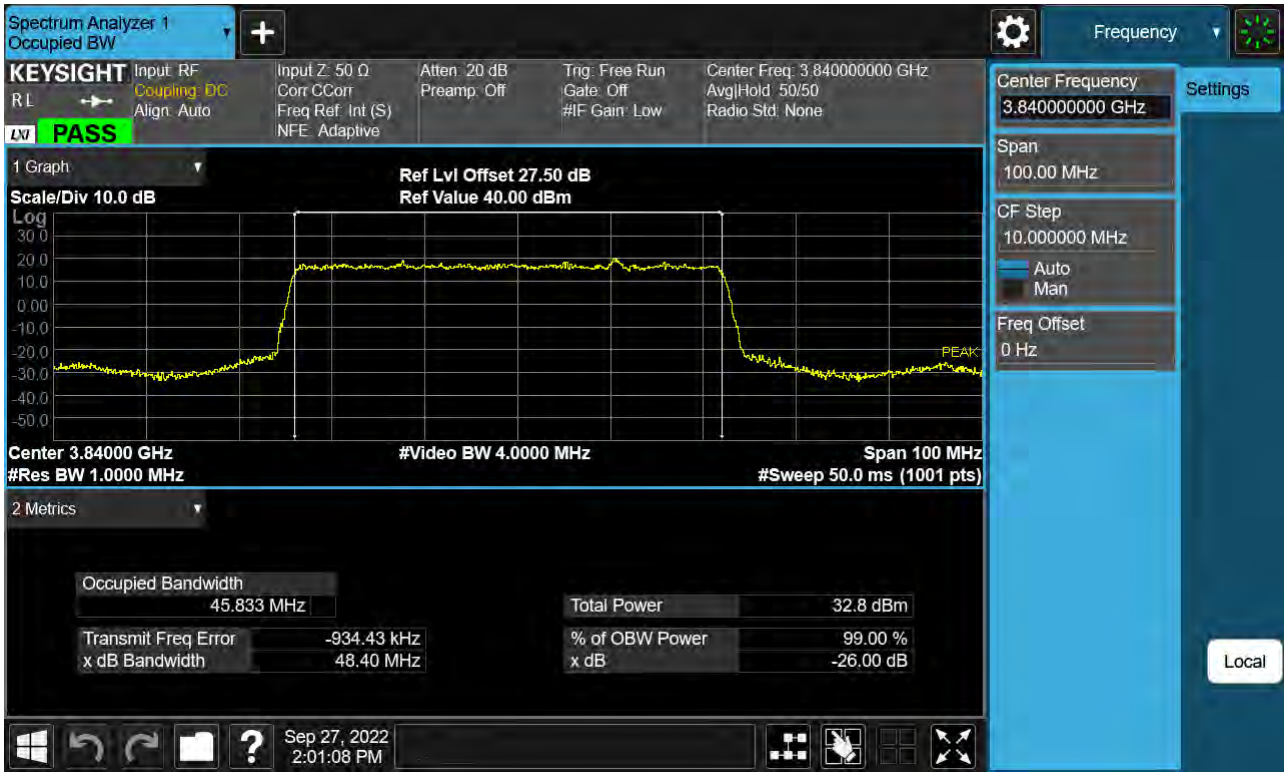

Sub6 n77. Occupied Bandwidth Plot (50 M BW Ch.656000 BPSK)