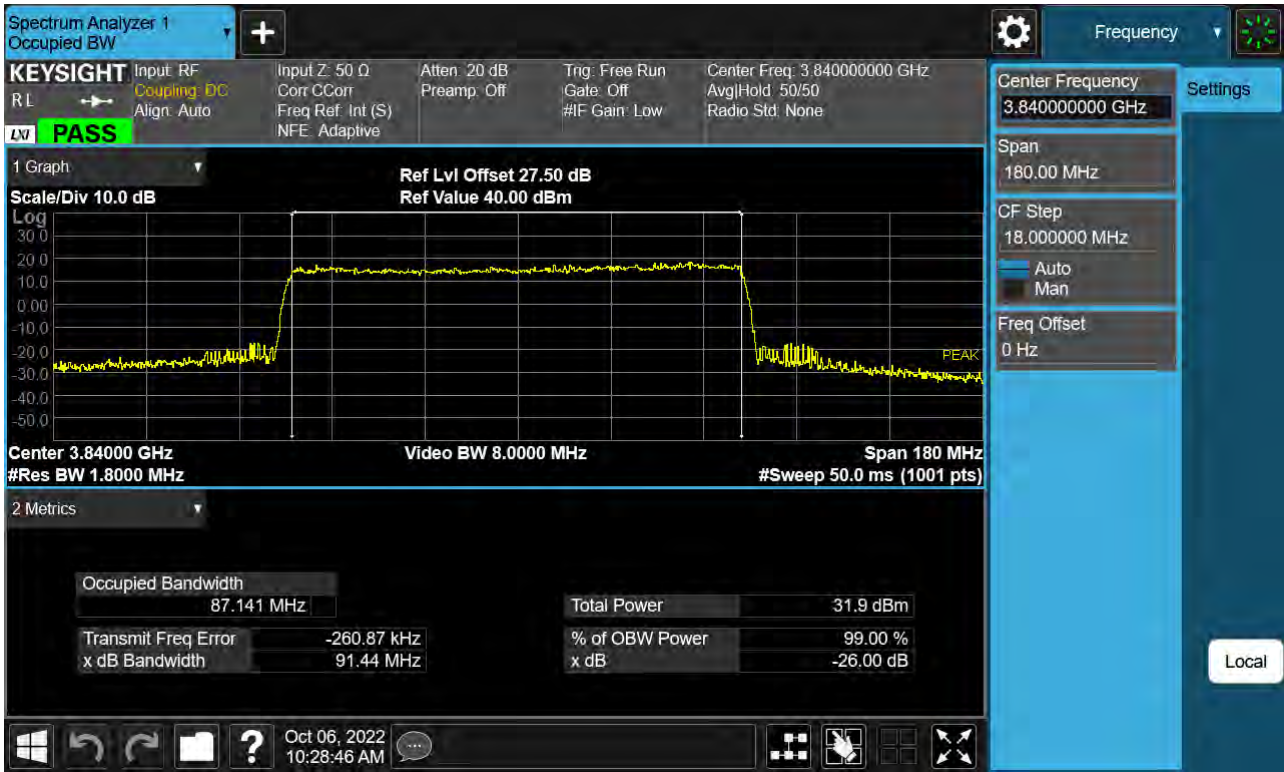

Sub6 n77. Occupied Bandwidth Plot (90 M BW Ch.656000 16QAM)