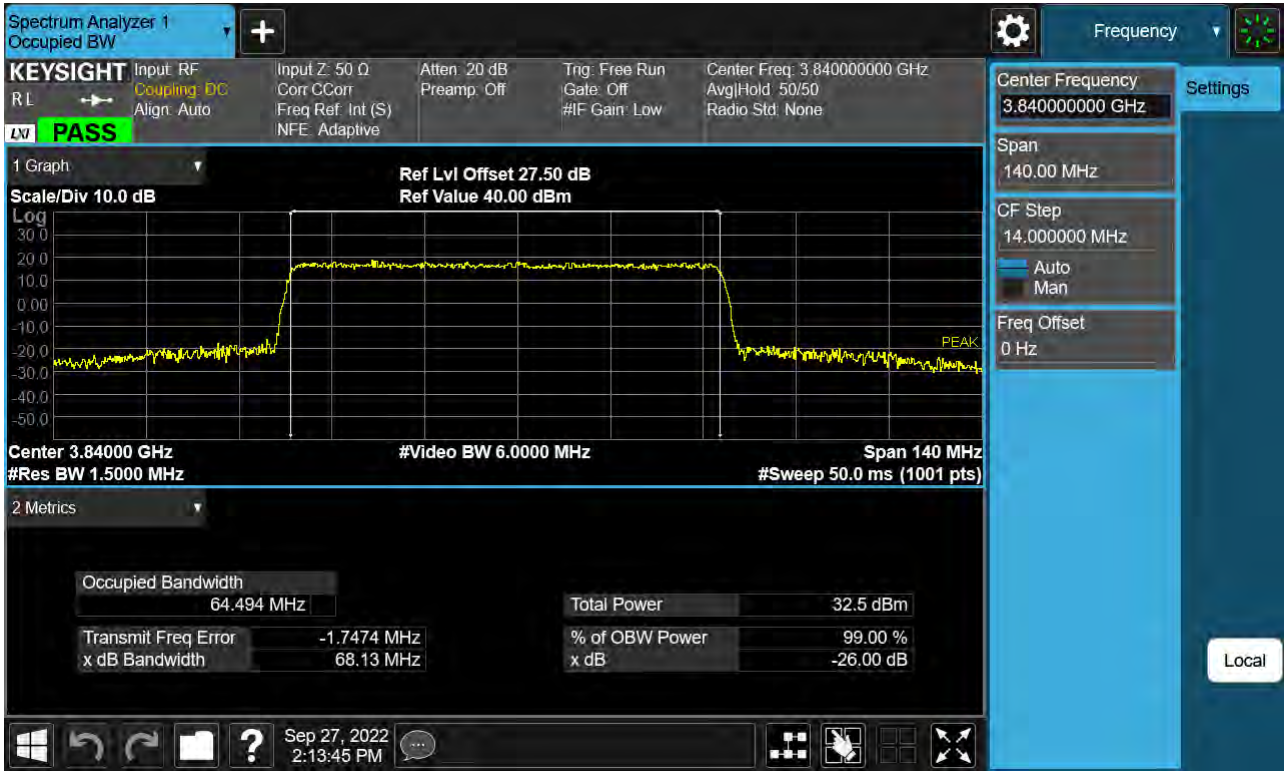

Sub6 n77. Occupied Bandwidth Plot (70 M BW Ch.656000 QPSK)