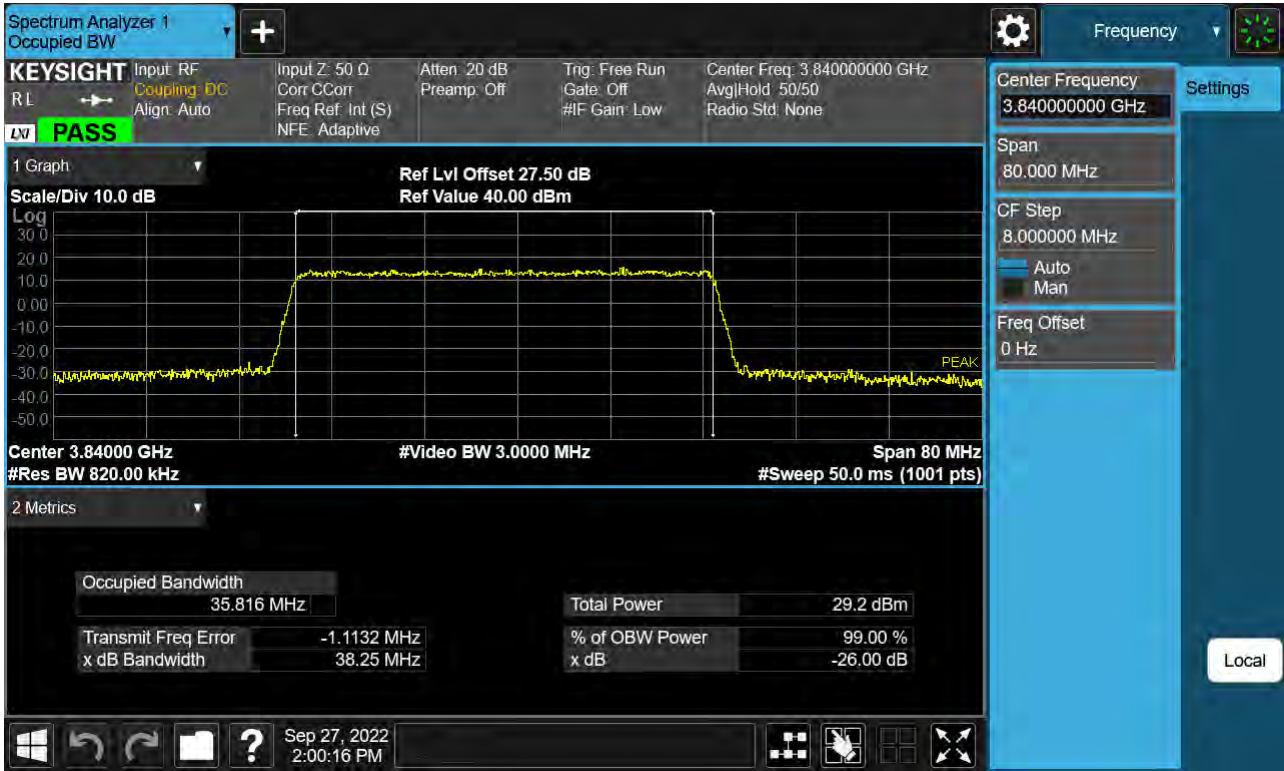

Sub6 n77. Occupied Bandwidth Plot (40 M BW Ch.656000 256QAM)