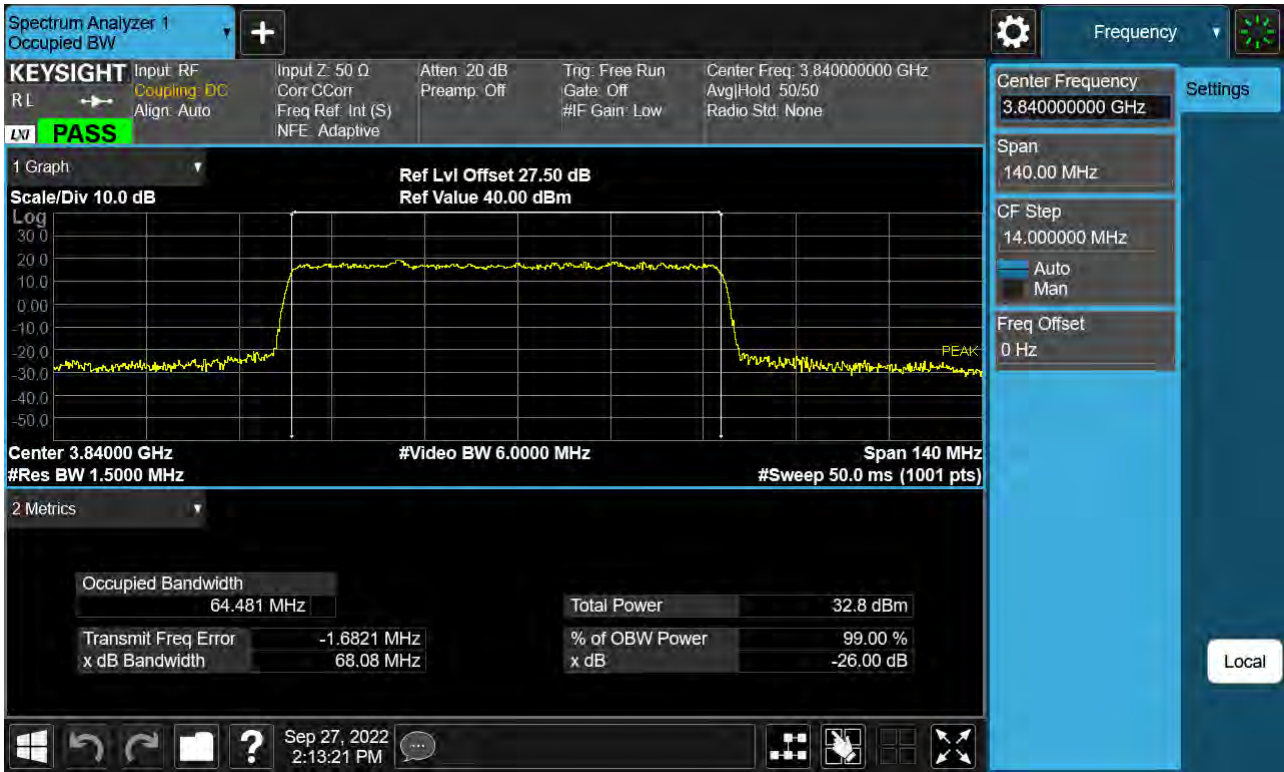

Sub6 n77. Occupied Bandwidth Plot (70 M BW Ch.656000 BPSK)