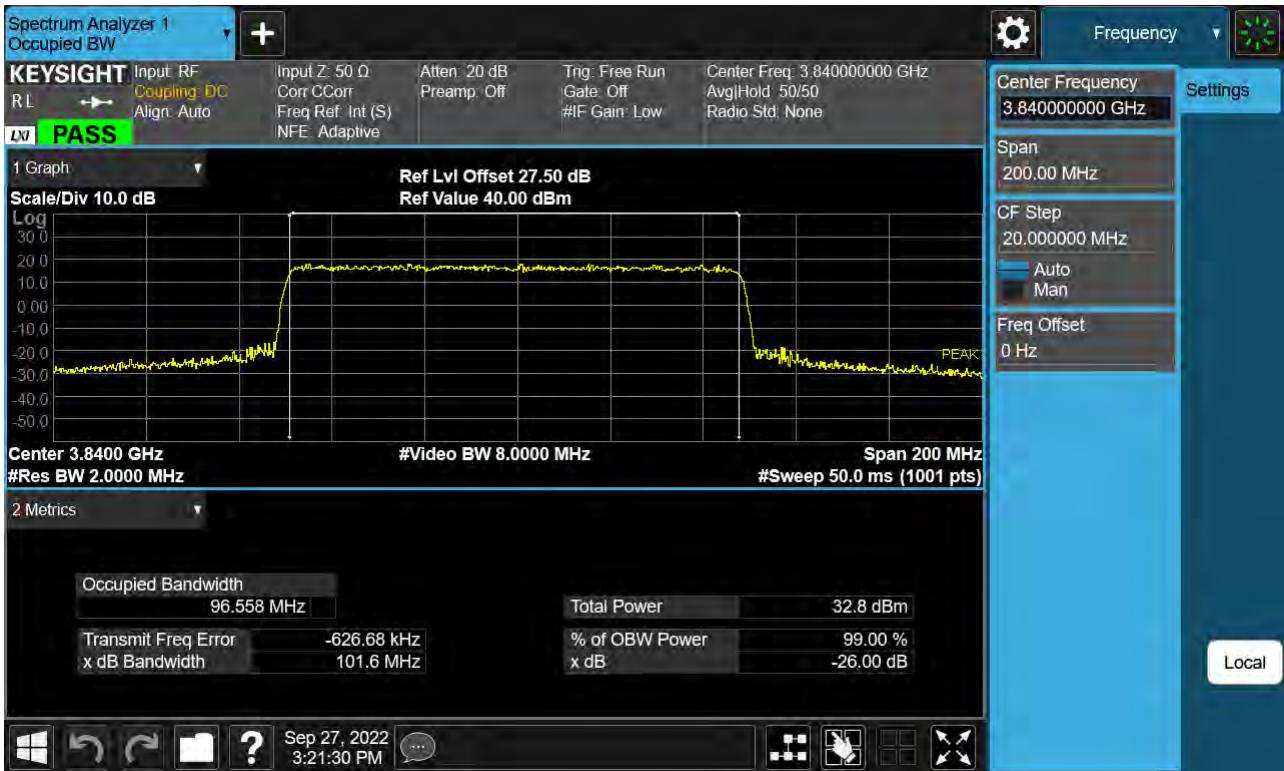

Sub6 n77. Occupied Bandwidth Plot (100 M BW Ch.656000 QPSK)