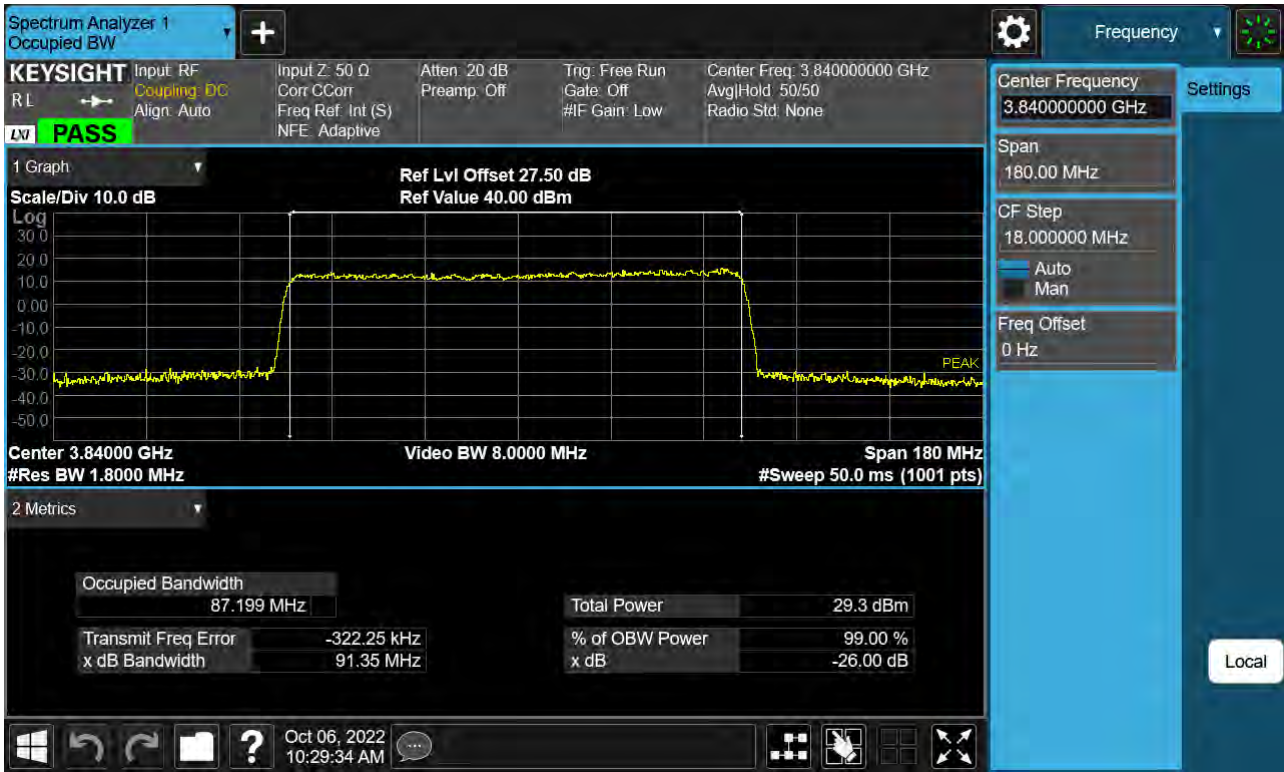

Sub6 n77. Occupied Bandwidth Plot (90 M BW Ch.656000 256QAM)