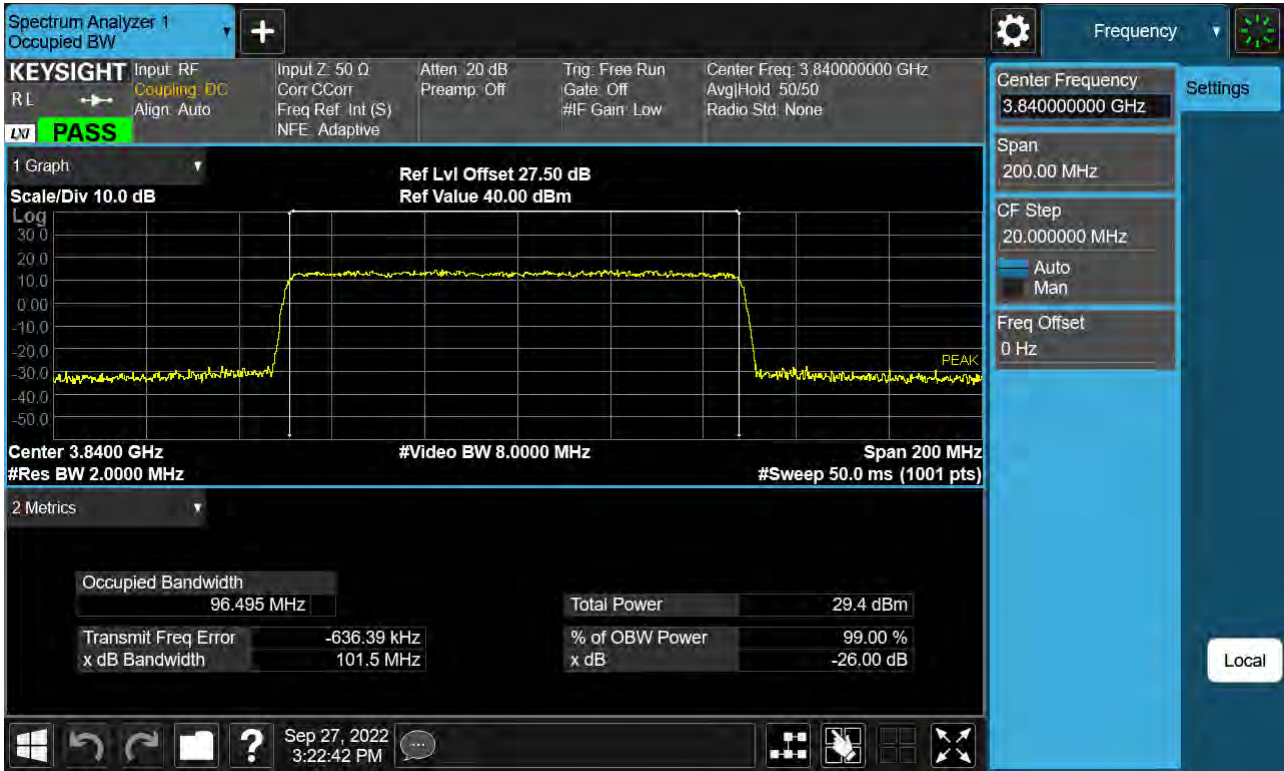

Sub6 n77. Occupied Bandwidth Plot (100 M BW Ch.656000 QPSK)

Sub6 n77. Occupied Bandwidth Plot (100 M BW Ch.656000 16QAM)

Sub6 n77. Occupied Bandwidth Plot (100 M BW Ch.656000 64QAM)

Sub6 n77. Occupied Bandwidth Plot (100 M BW Ch.656000 256QAM)