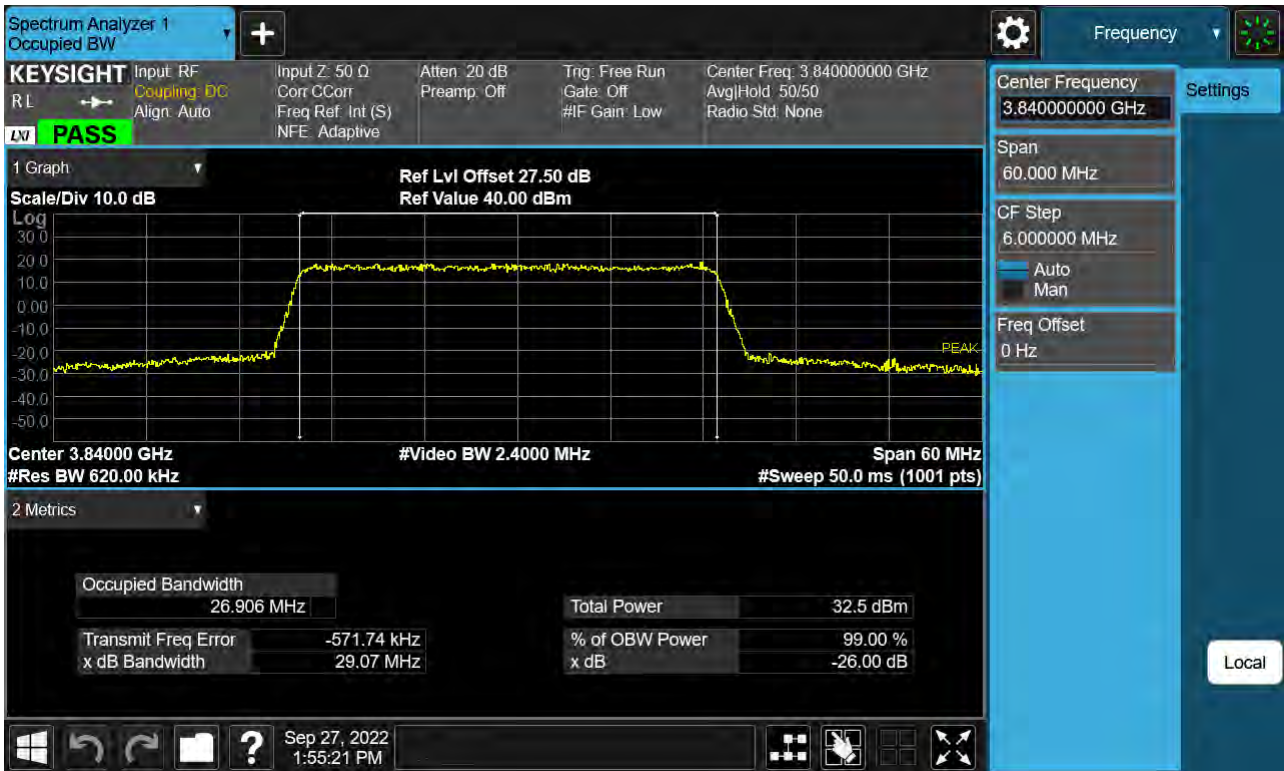

Sub6 n77. Occupied Bandwidth Plot (30 M BW Ch.656000 QPSK)