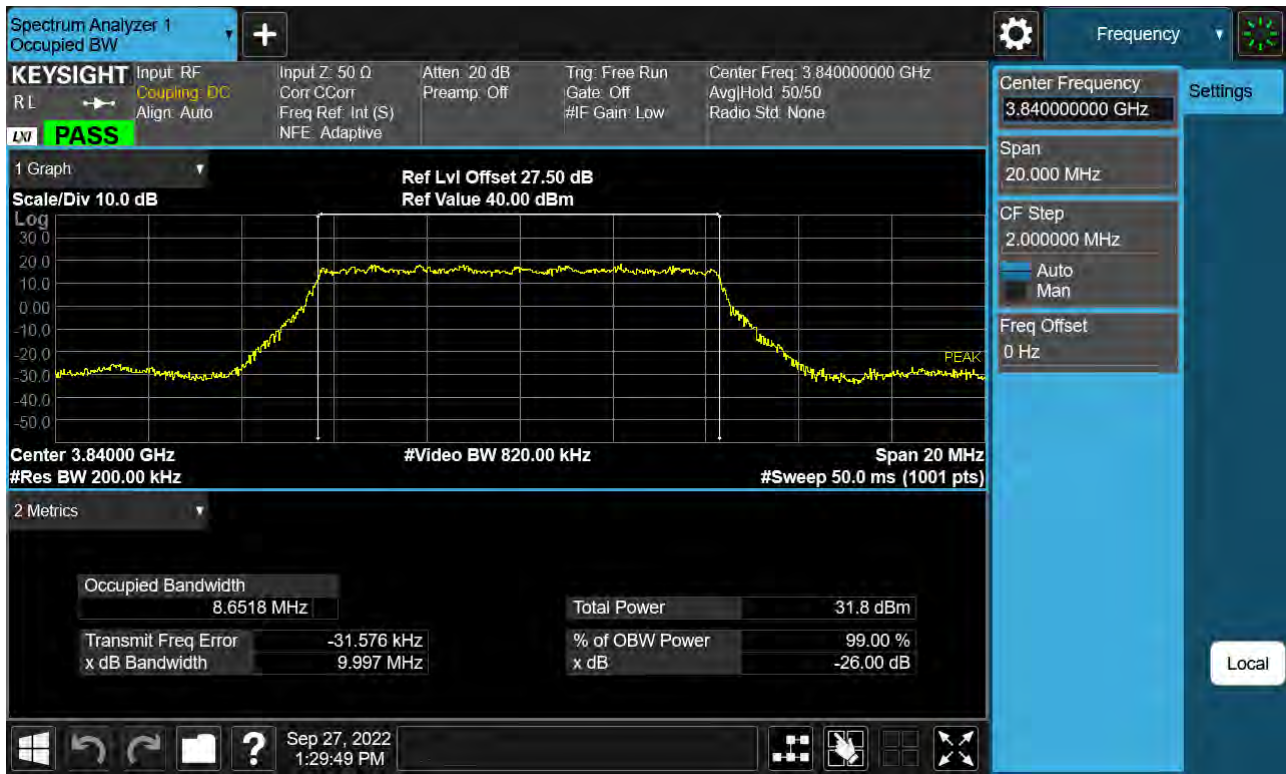

Sub6 n77. Occupied Bandwidth Plot (10 M BW Ch.656000 BPSK)