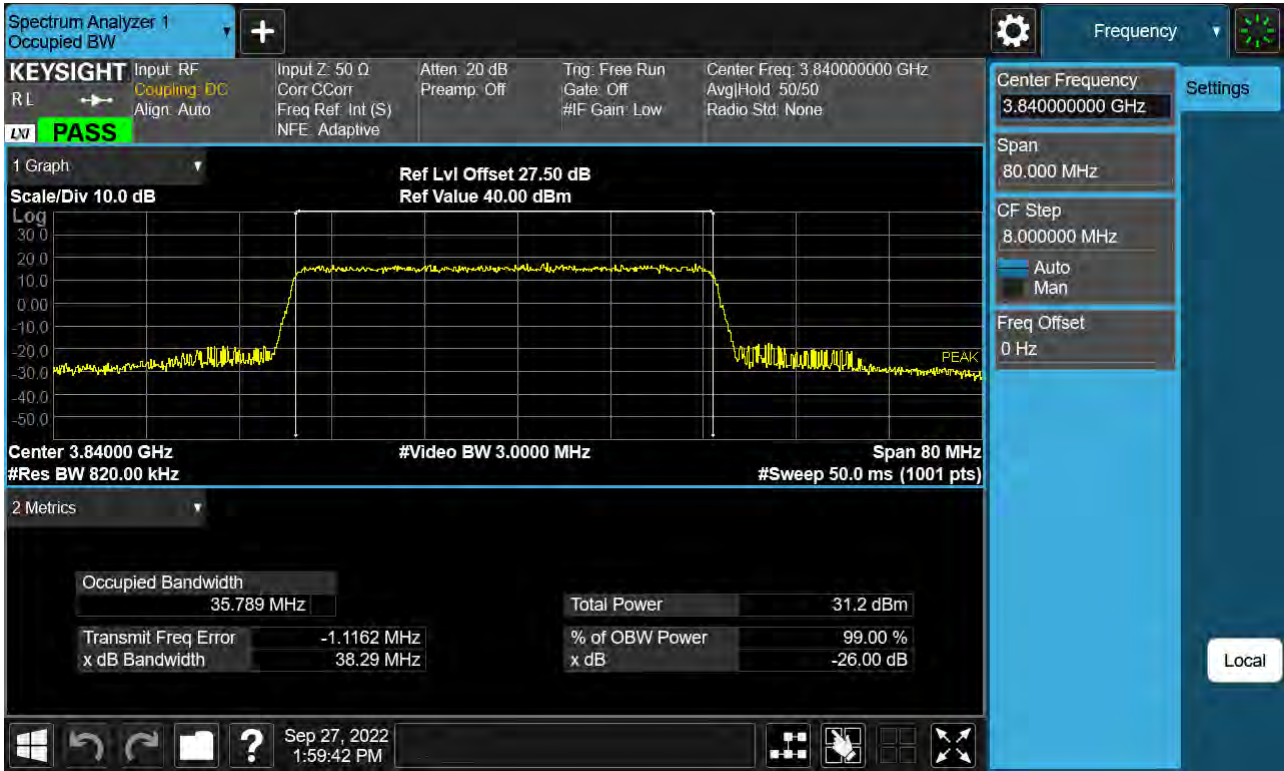

Sub6 n77. Occupied Bandwidth Plot (40 M BW Ch.656000 64QAM)