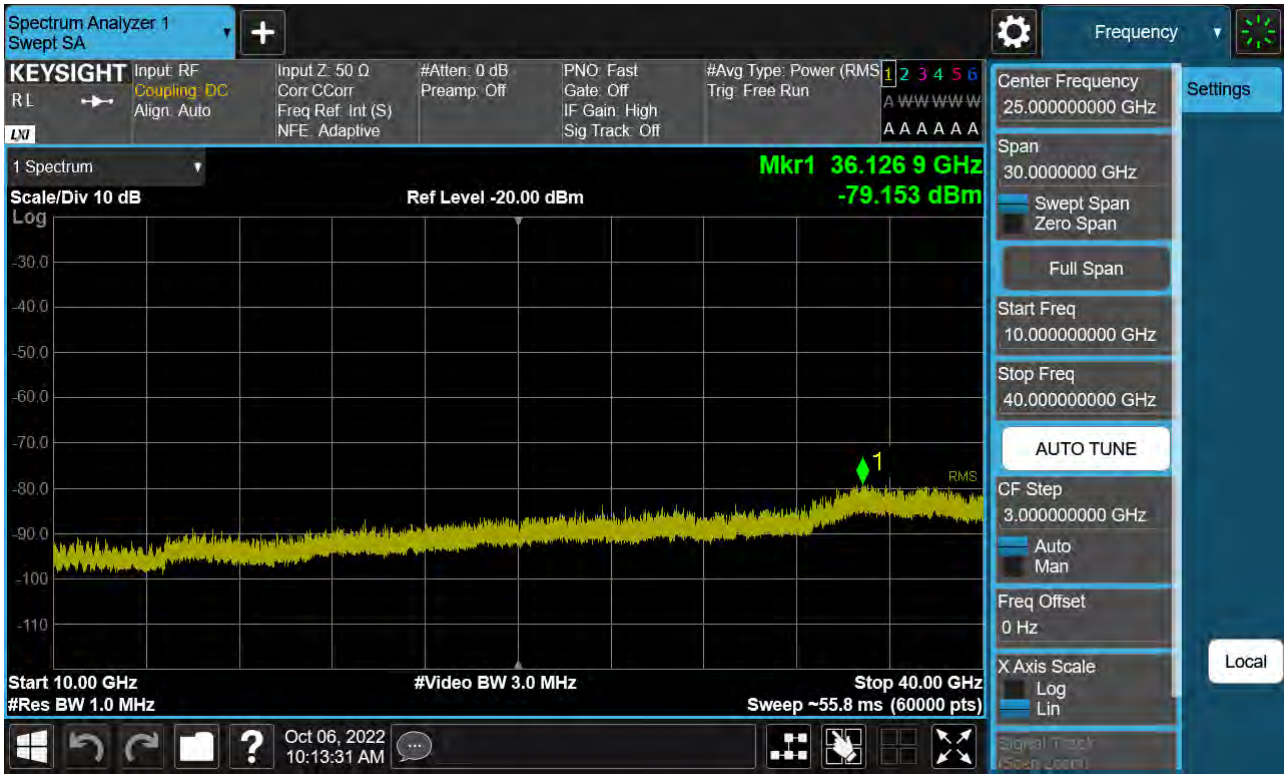

Sub6 n77. Conducted Spurious Plot_1 (633000ch_90 MHz_BPSK)

Sub6 n77. Conducted Spurious Plot_2 (633000ch_90 MHz_BPSK)

Sub6 n77. Conducted Spurious Plot_1 (633334ch_90 MHz_BPSK)

Sub6 n77. Conducted Spurious Plot_2 (633334ch_90 MHz_BPSK)