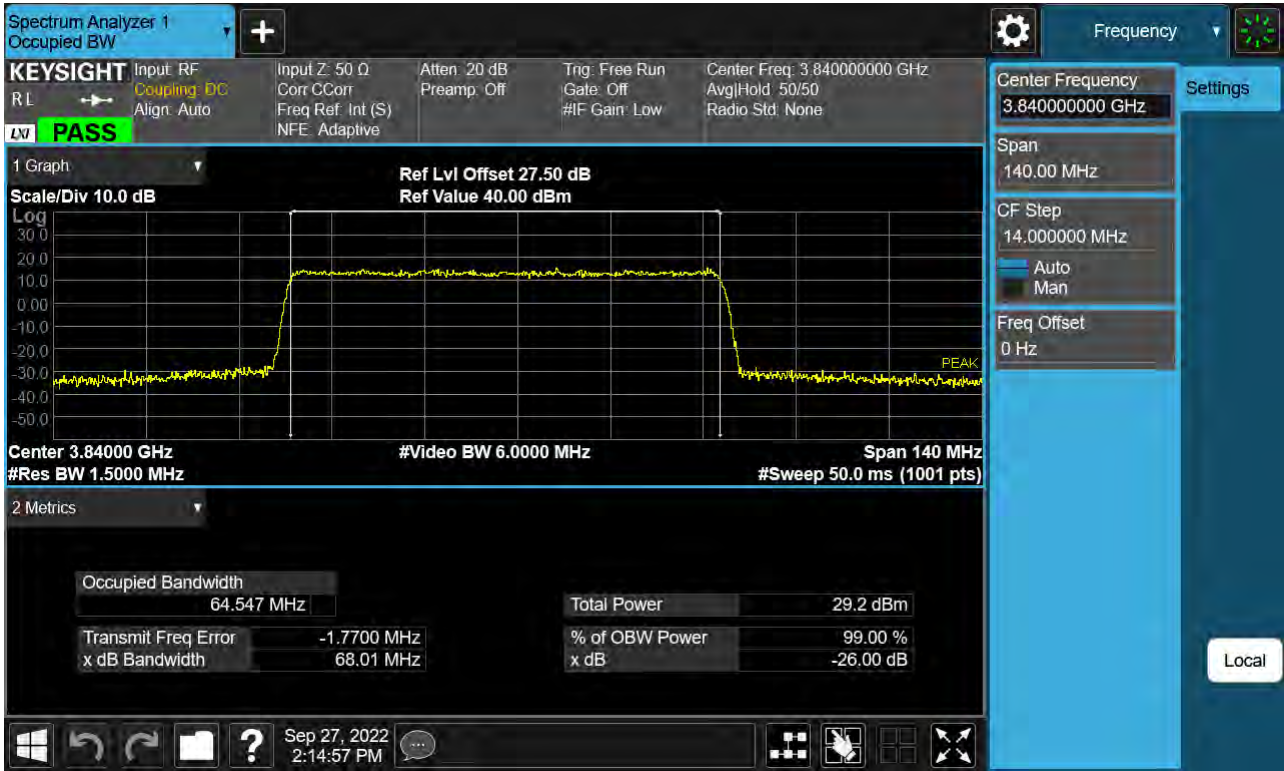

Sub6 n77. Occupied Bandwidth Plot (70 M BW Ch.656000 256QAM)