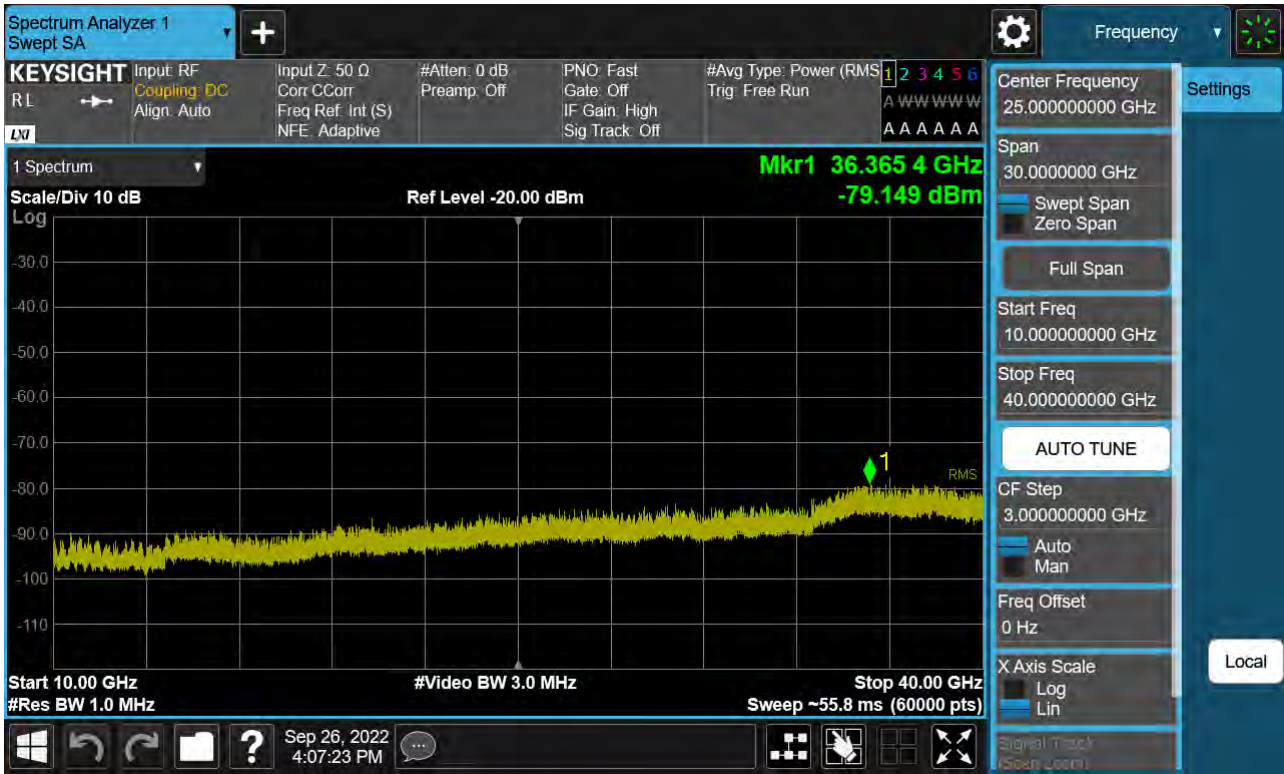

Sub6 n77. Conducted Spurious Plot_2 (633334ch_80 MHz_BPSK)