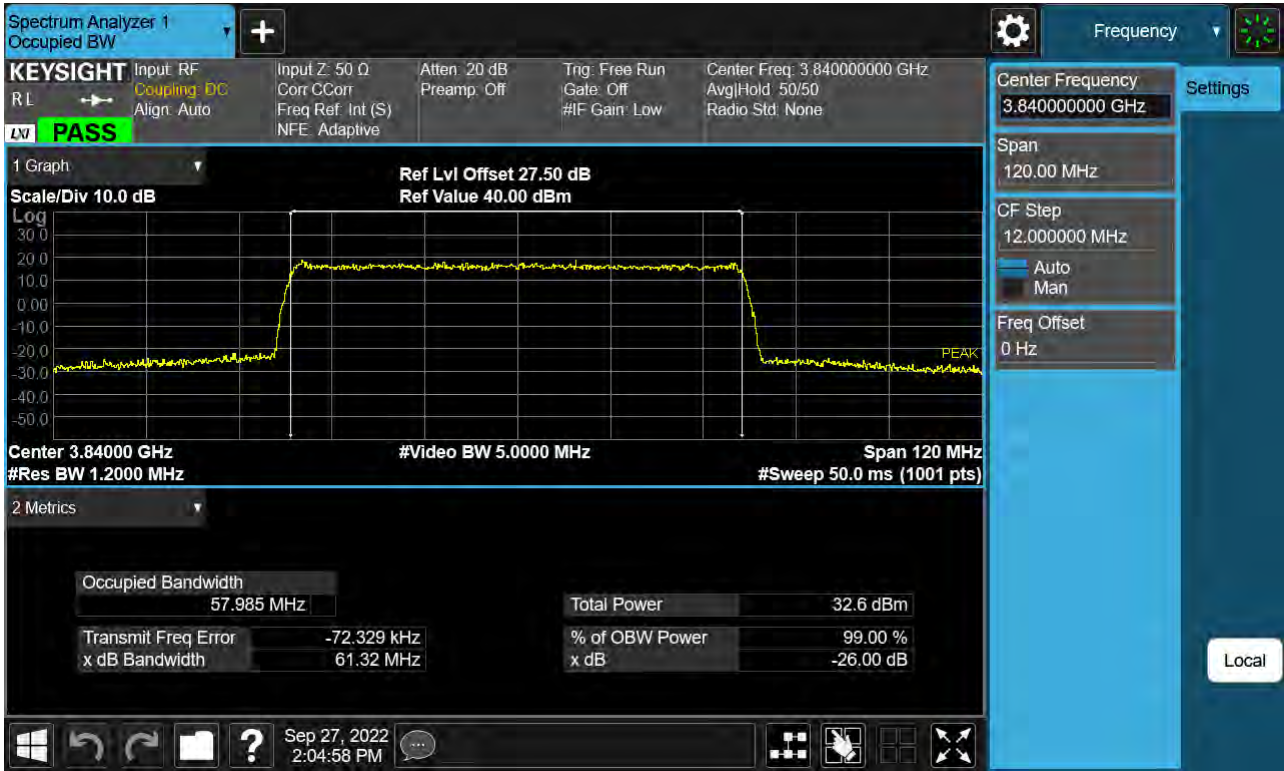

Sub6 n77. Occupied Bandwidth Plot (60 M BW Ch.656000 QPSK)