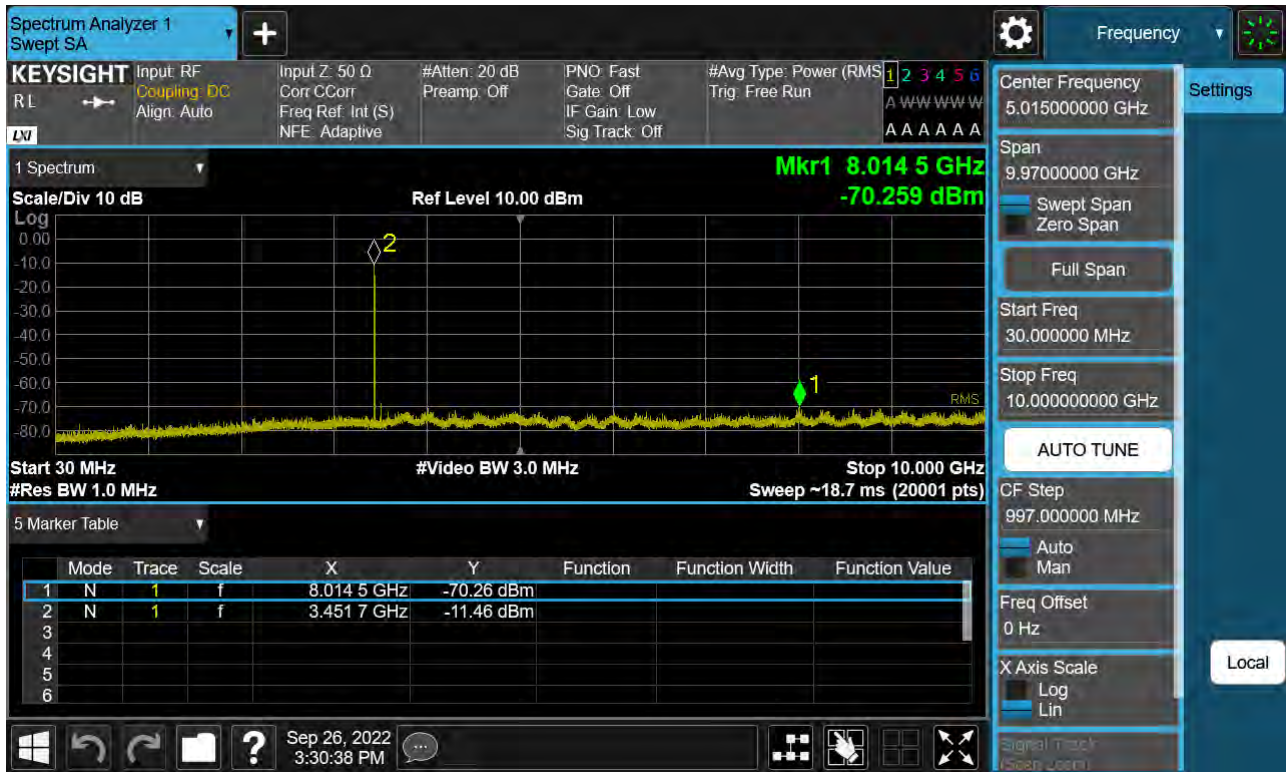

Sub6 n77. Conducted Spurious Plot_1 (632334ch_70 MHz_BPSK)

Sub6 n77. Conducted Spurious Plot_2 (632334ch_70 MHz_BPSK)

Sub6 n77. Conducted Spurious Plot_1 (633334ch_70 MHz_BPSK)

Sub6 n77. Conducted Spurious Plot_2 (633334ch_70 MHz_BPSK)