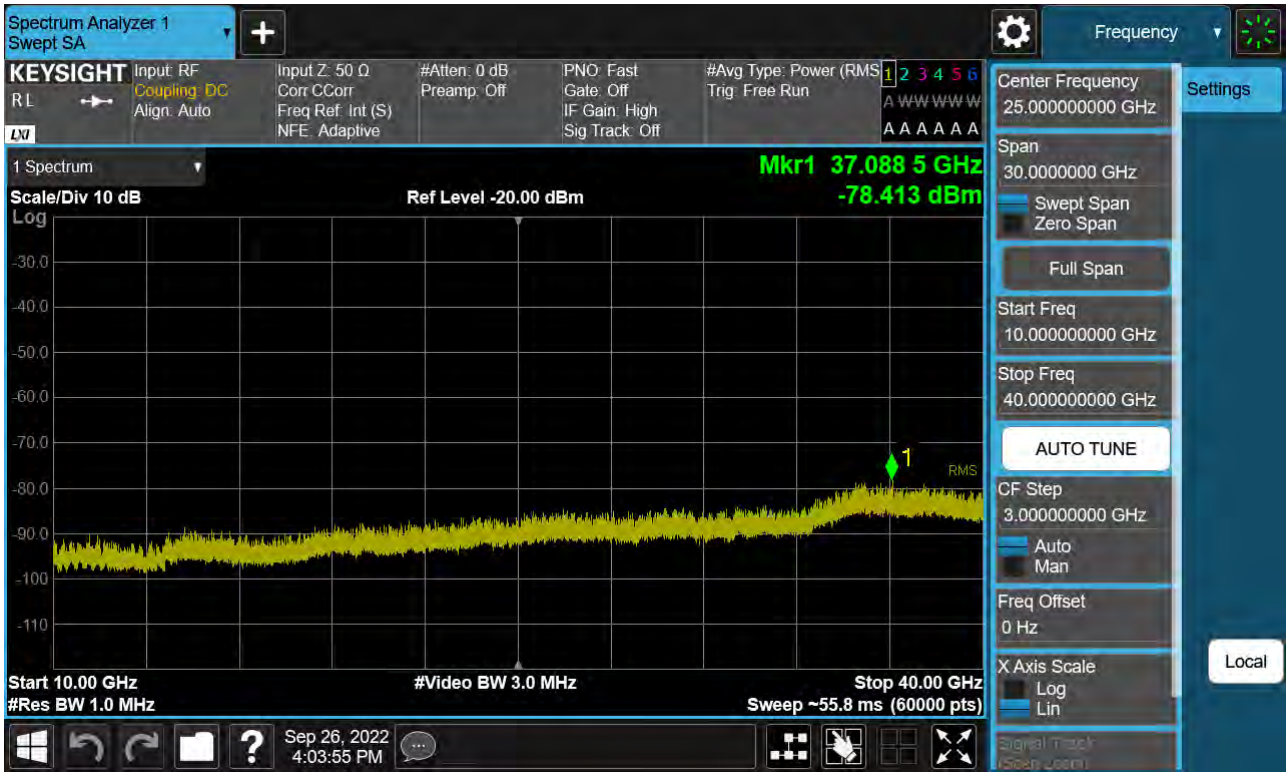

Sub6 n77. Conducted Spurious Plot_1 (634332ch_70 MHz_BPSK)

Sub6 n77. Conducted Spurious Plot_2 (634332ch_70 MHz_BPSK)

Sub6 n77. Conducted Spurious Plot_1 (632668ch_80 MHz_BPSK)

Sub6 n77. Conducted Spurious Plot_2 (632668ch_80 MHz_BPSK)