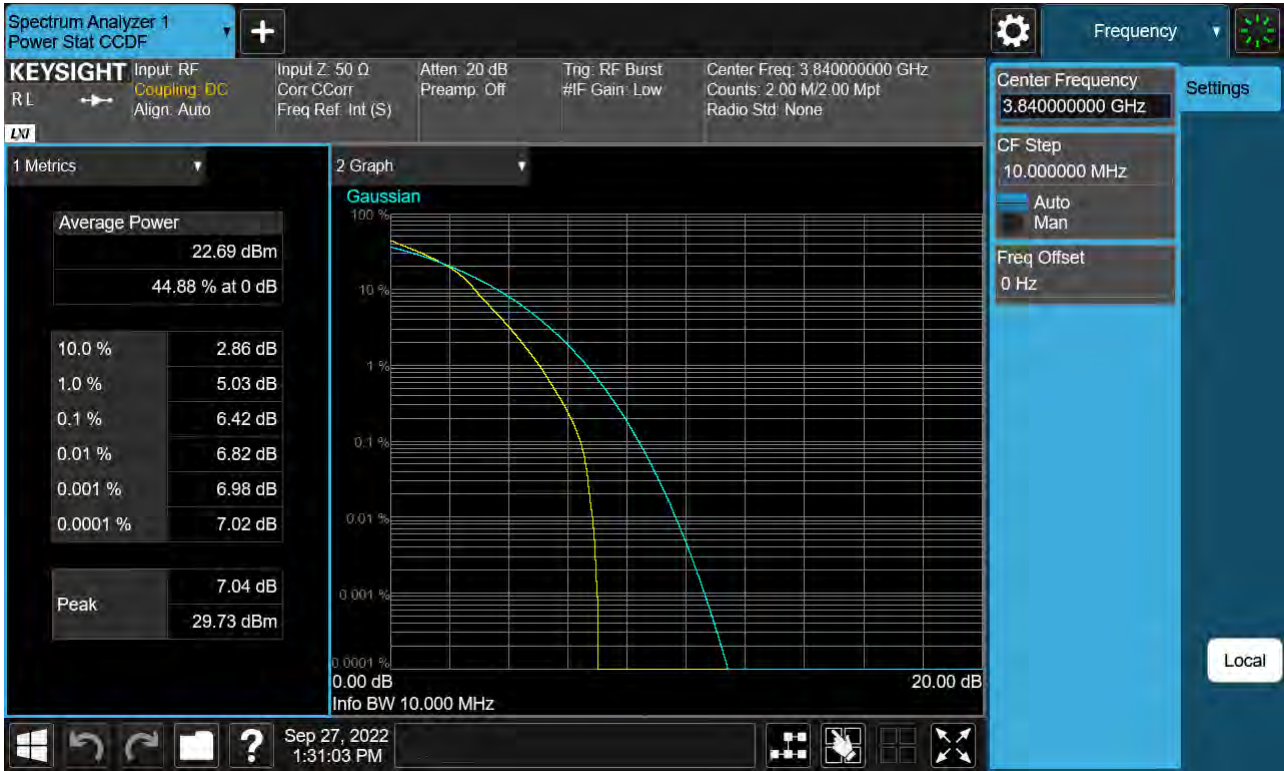

Sub6 n77. PAR Plot (10 M BW_Ch.656000_16QAM)