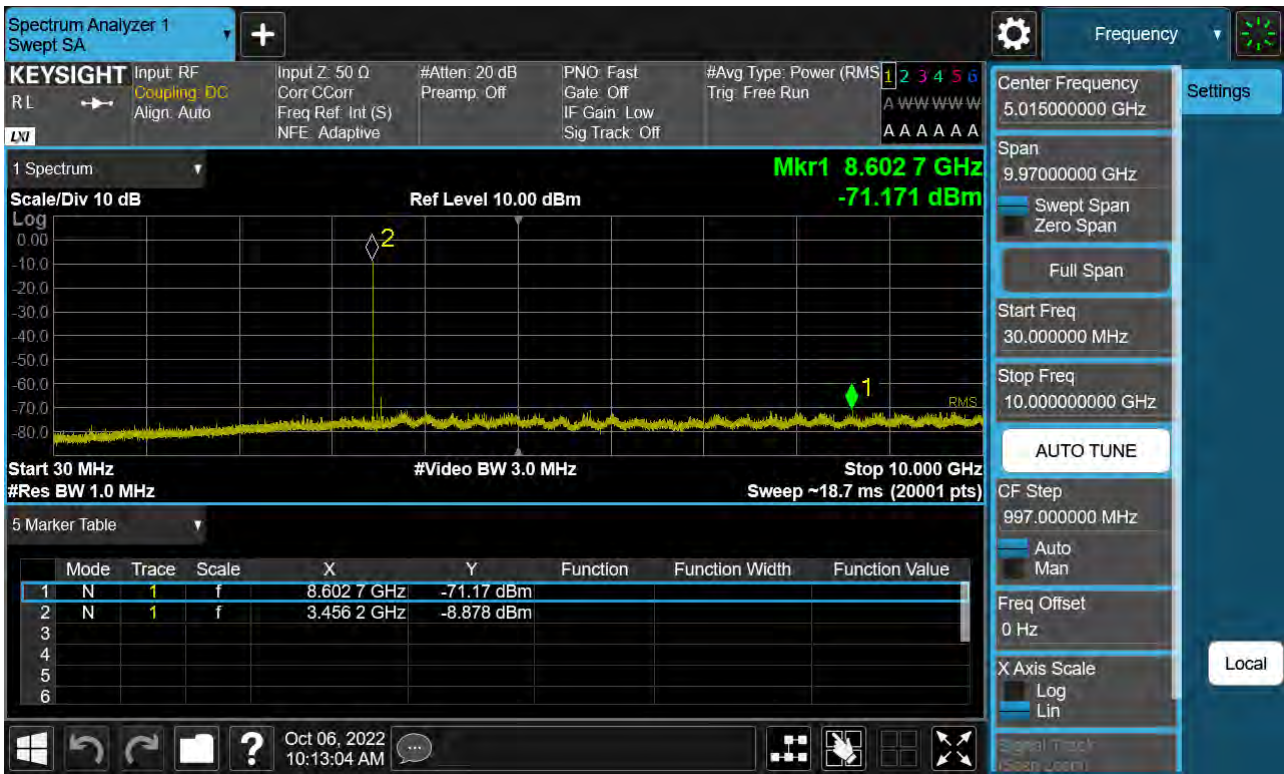

Sub6 n77. Conducted Spurious Plot_1 (633334ch_90 MHz_BPSK)