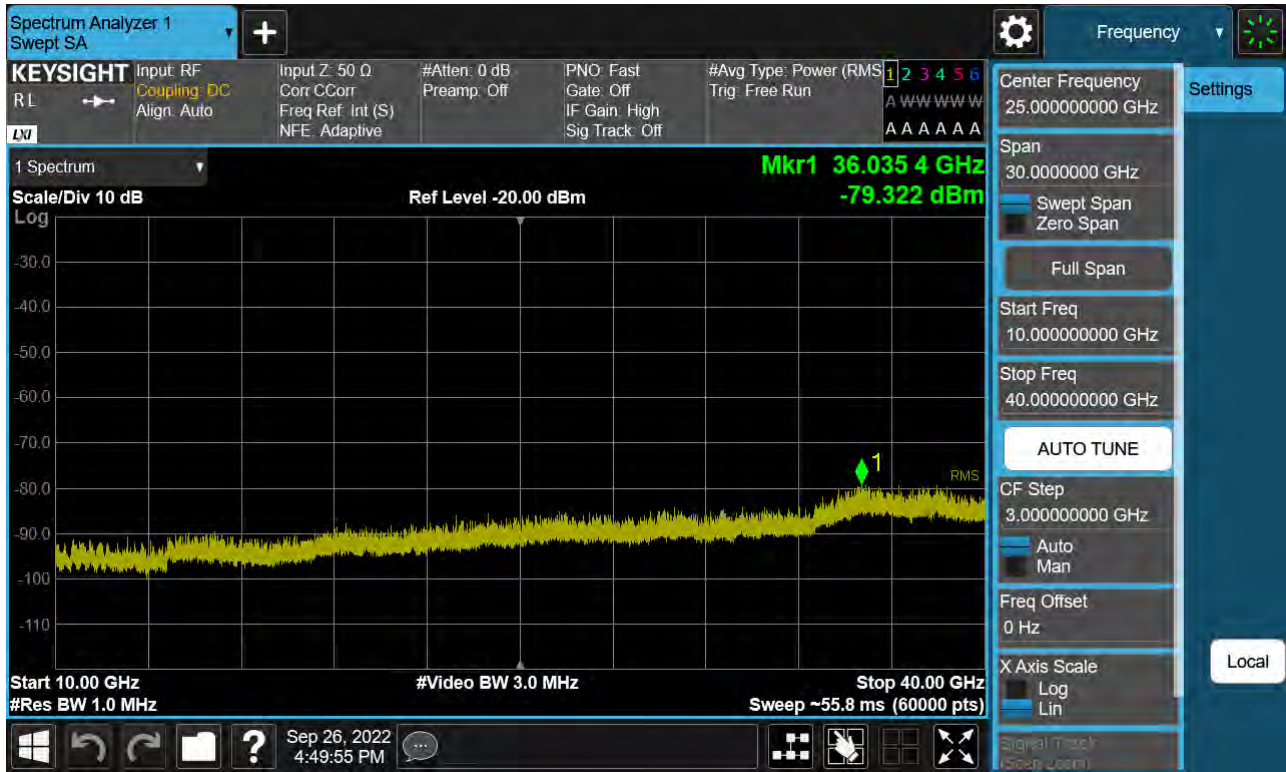

Sub6 n77. Conducted Spurious Plot_1 (633666ch_90 MHz_BPSK)

Sub6 n77. Conducted Spurious Plot_2 (633666ch_90 MHz_BPSK)

Sub6 n77. Conducted Spurious Plot_1 (633334ch_100 MHz_BPSK)

Sub6 n77. Conducted Spurious Plot_2 (633334ch_100 MHz_BPSK)