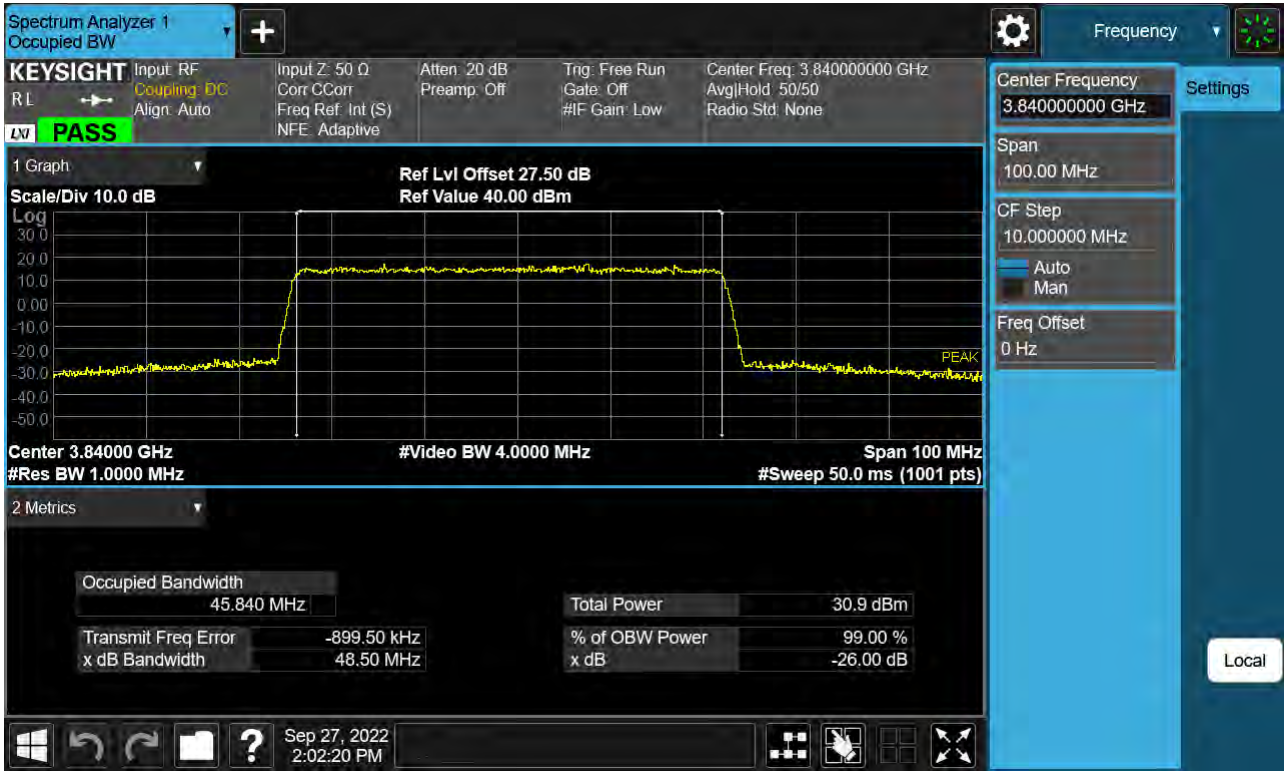

Sub6 n77. Occupied Bandwidth Plot (50 M BW Ch.656000 64QAM)