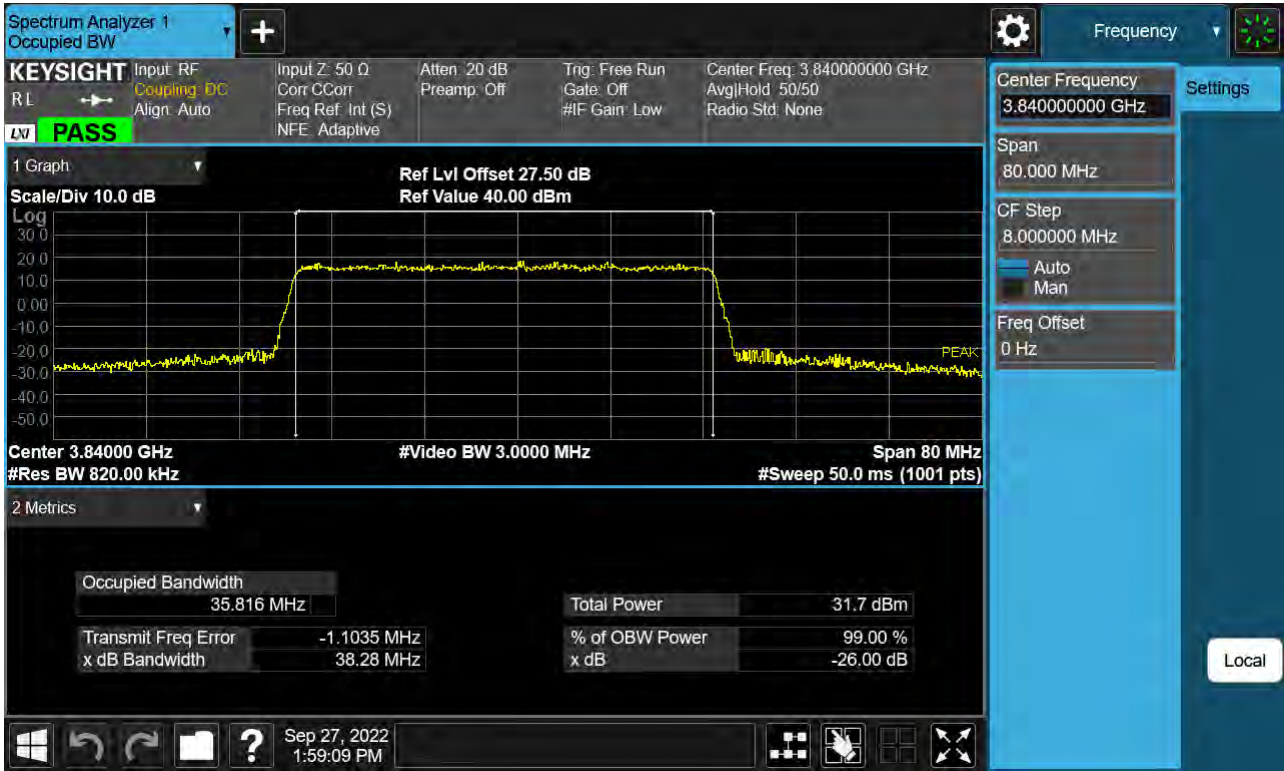

Sub6 n77. Occupied Bandwidth Plot (30 M BW Ch.656000 256QAM)

Sub6 n77. Occupied Bandwidth Plot (40 M BW Ch.656000 BPSK)

Sub6 n77. Occupied Bandwidth Plot (40 M BW Ch.656000 QPSK)

Sub6 n77. Occupied Bandwidth Plot (40 M BW Ch.656000 16QAM)