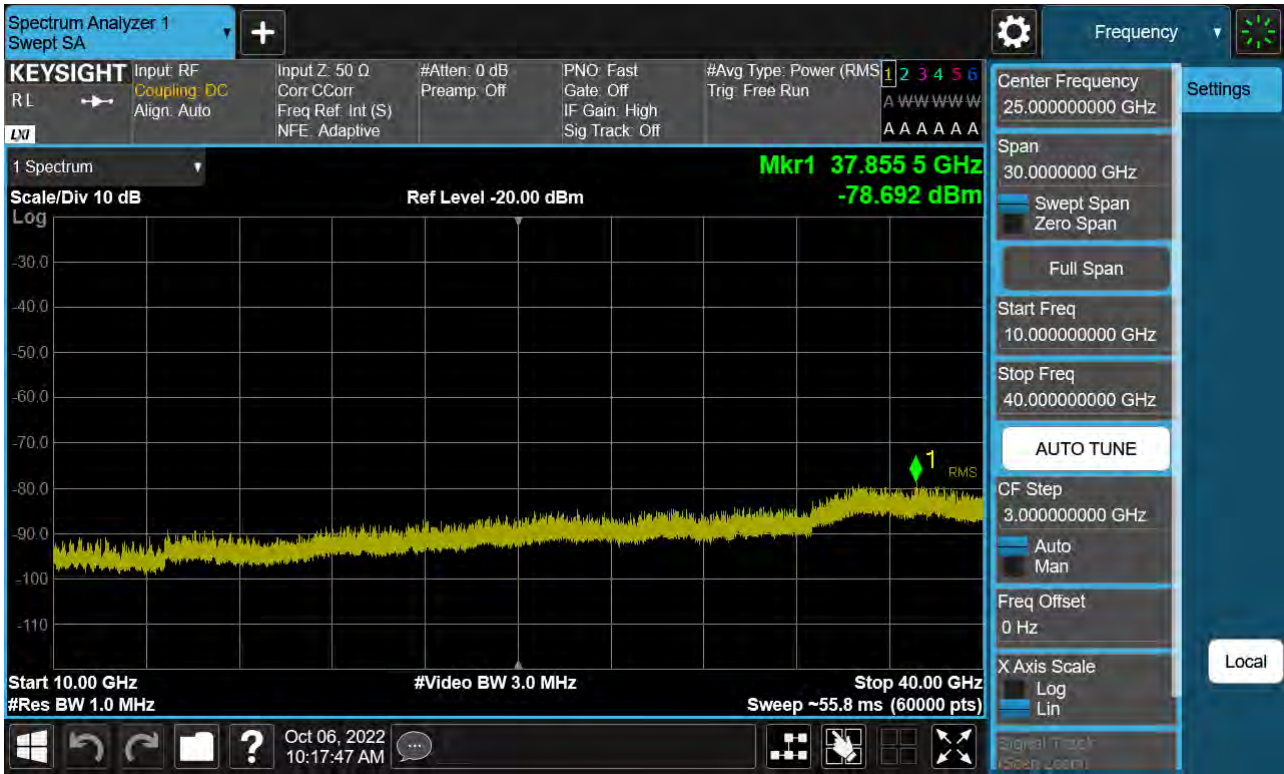

Sub6 n77. Conducted Spurious Plot_2 (633666ch_90 MHz_BPSK)