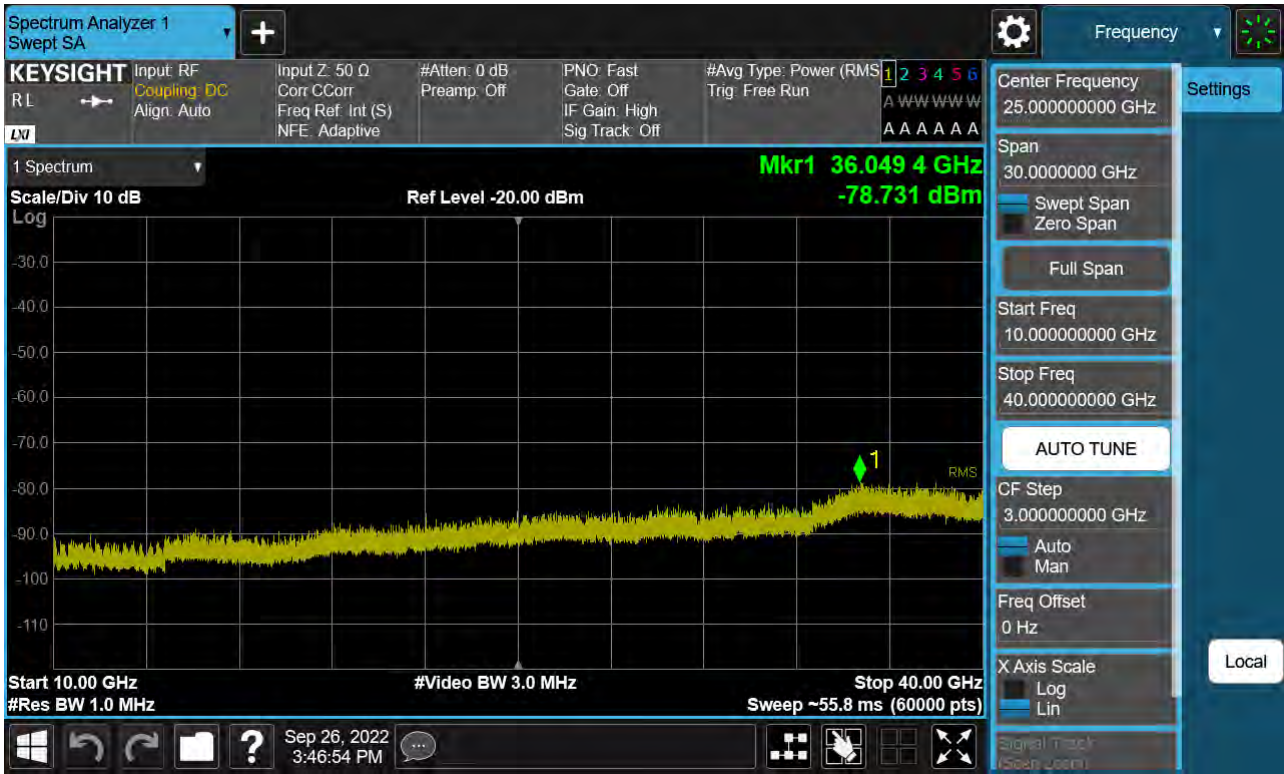

Sub6 n77. Conducted Spurious Plot_1 (632334ch_70 MHz_BPSK)

Sub6 n77. Conducted Spurious Plot_2 (632334ch_70 MHz_BPSK)

Sub6 n77. Conducted Spurious Plot_1 (633334ch_70 MHz_BPSK)

Sub6 n77. Conducted Spurious Plot_2 (633334ch_70 MHz_BPSK)