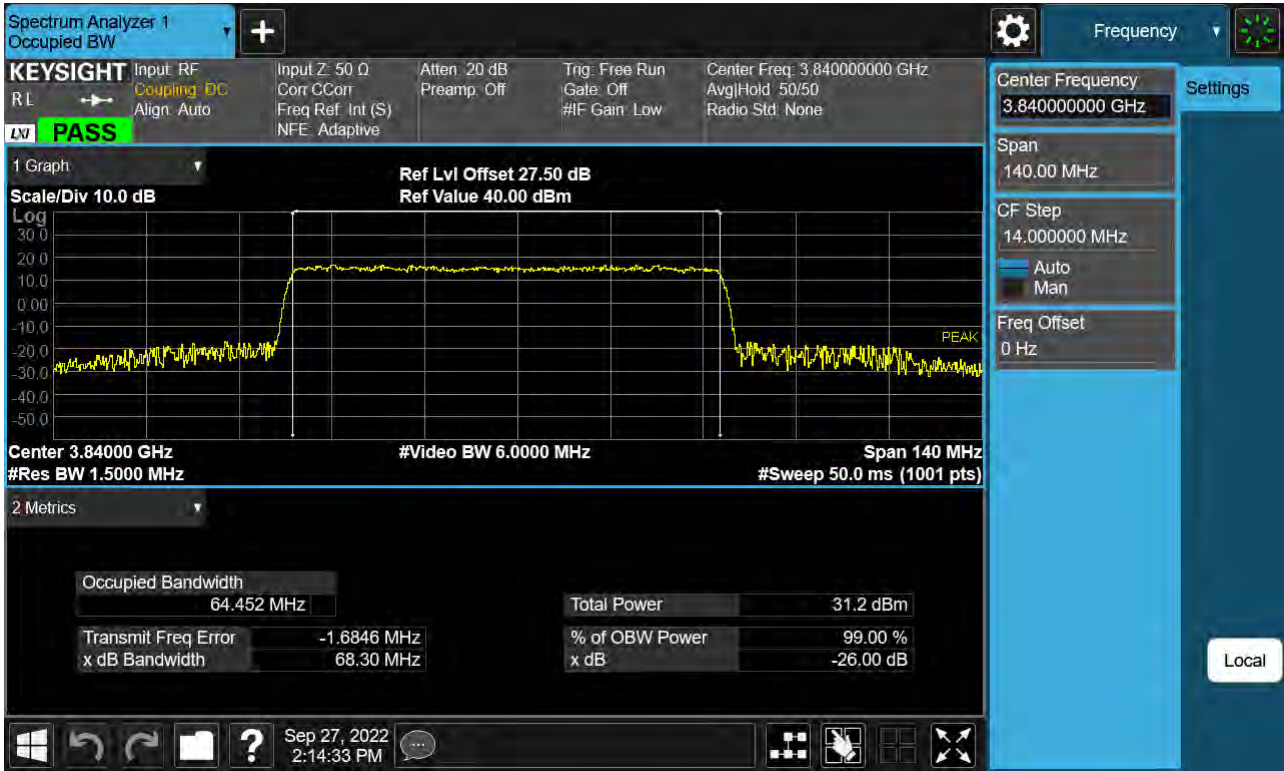

Sub6 n77. Occupied Bandwidth Plot (70 M BW Ch.656000 BPSK)

Sub6 n77. Occupied Bandwidth Plot (70 M BW Ch.656000 QPSK)

Sub6 n77. Occupied Bandwidth Plot (70 M BW Ch.656000 16QAM)

Sub6 n77. Occupied Bandwidth Plot (70 M BW Ch.656000 64QAM)