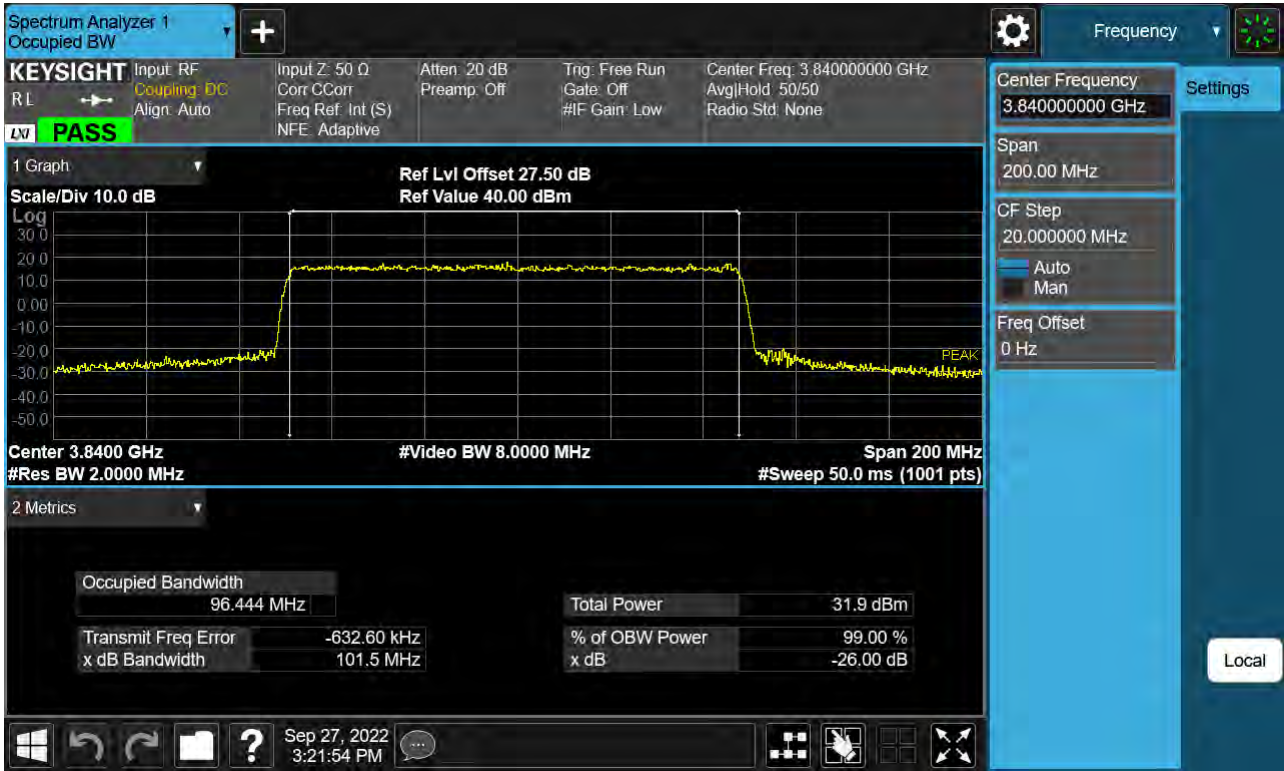

Sub6 n77. Occupied Bandwidth Plot (100 M BW Ch.656000 16QAM)