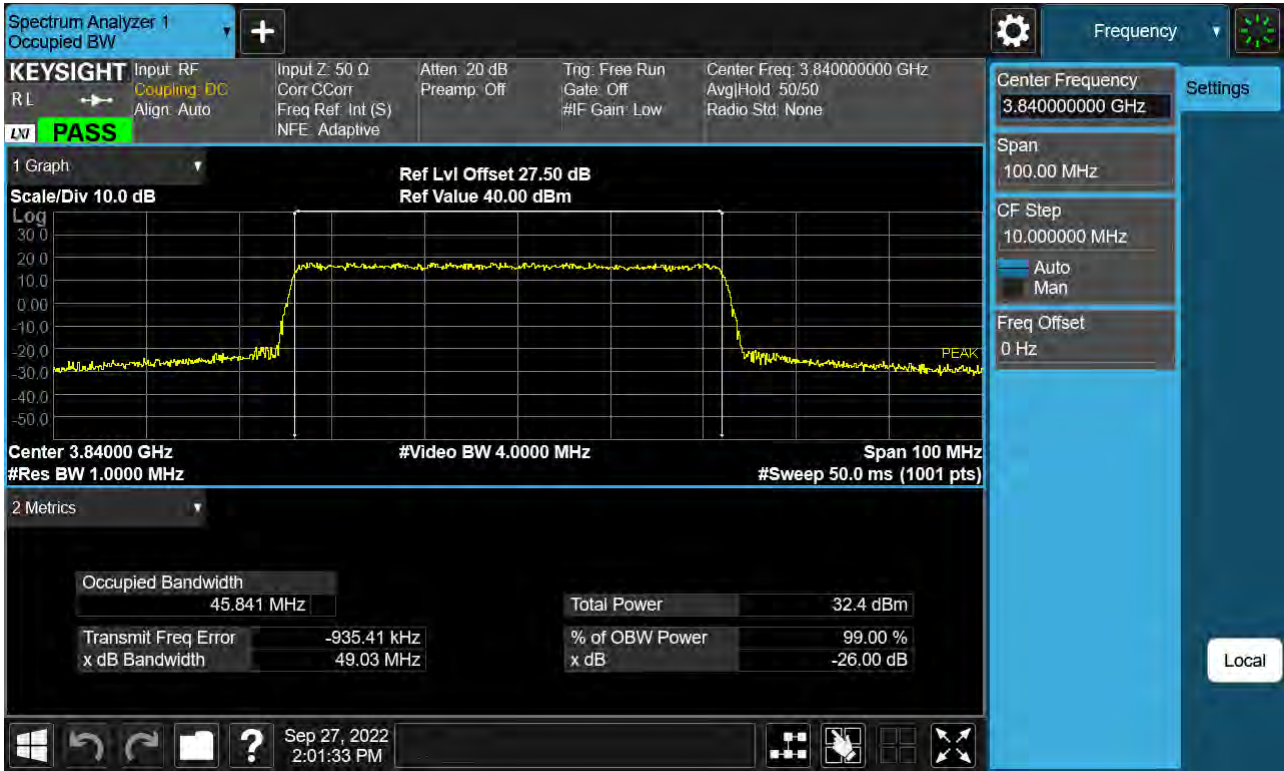

Sub6 n77. Occupied Bandwidth Plot (40 M BW Ch.656000 64QAM)

Sub6 n77. Occupied Bandwidth Plot (40 M BW Ch.656000 256QAM)

Sub6 n77. Occupied Bandwidth Plot (50 M BW Ch.656000 BPSK)

Sub6 n77. Occupied Bandwidth Plot (50 M BW Ch.656000 QPSK)