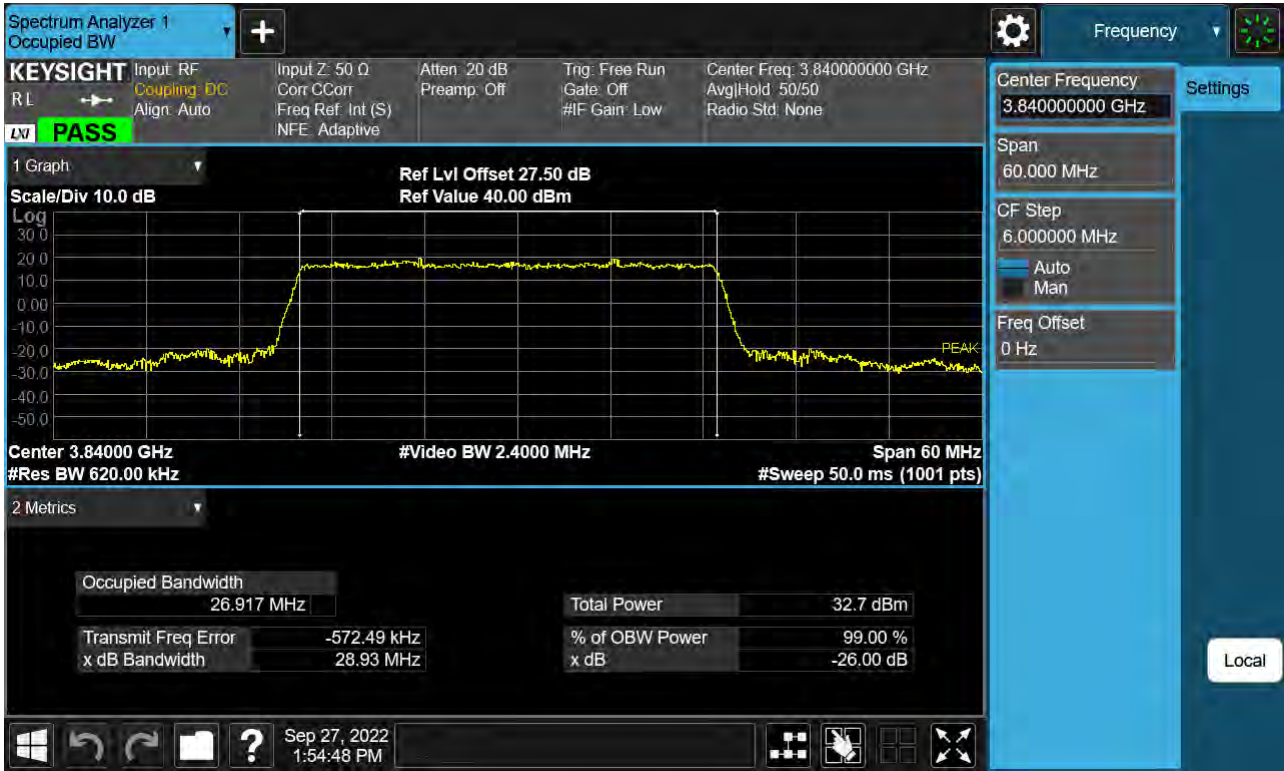

Sub6 n77. Occupied Bandwidth Plot (30 M BW Ch.656000 BPSK)