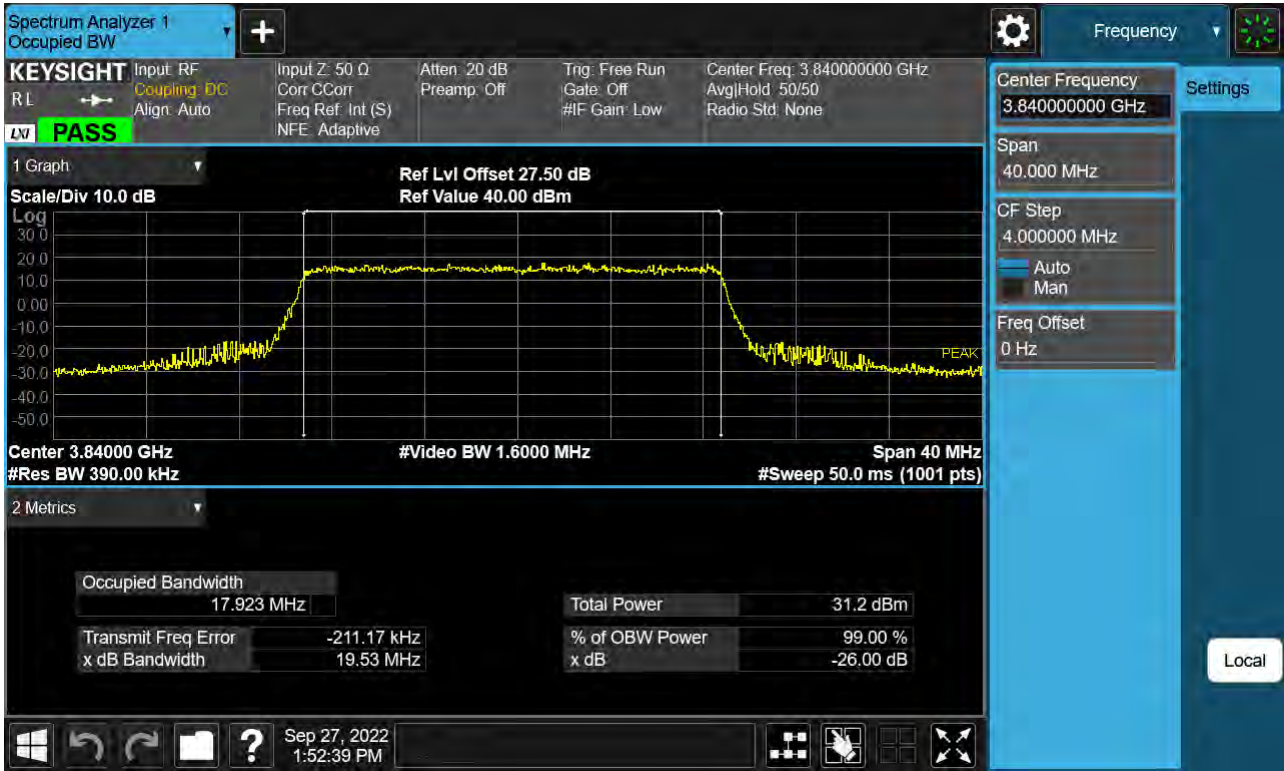

Sub6 n77. Occupied Bandwidth Plot (20 M BW Ch.656000 16QAM)