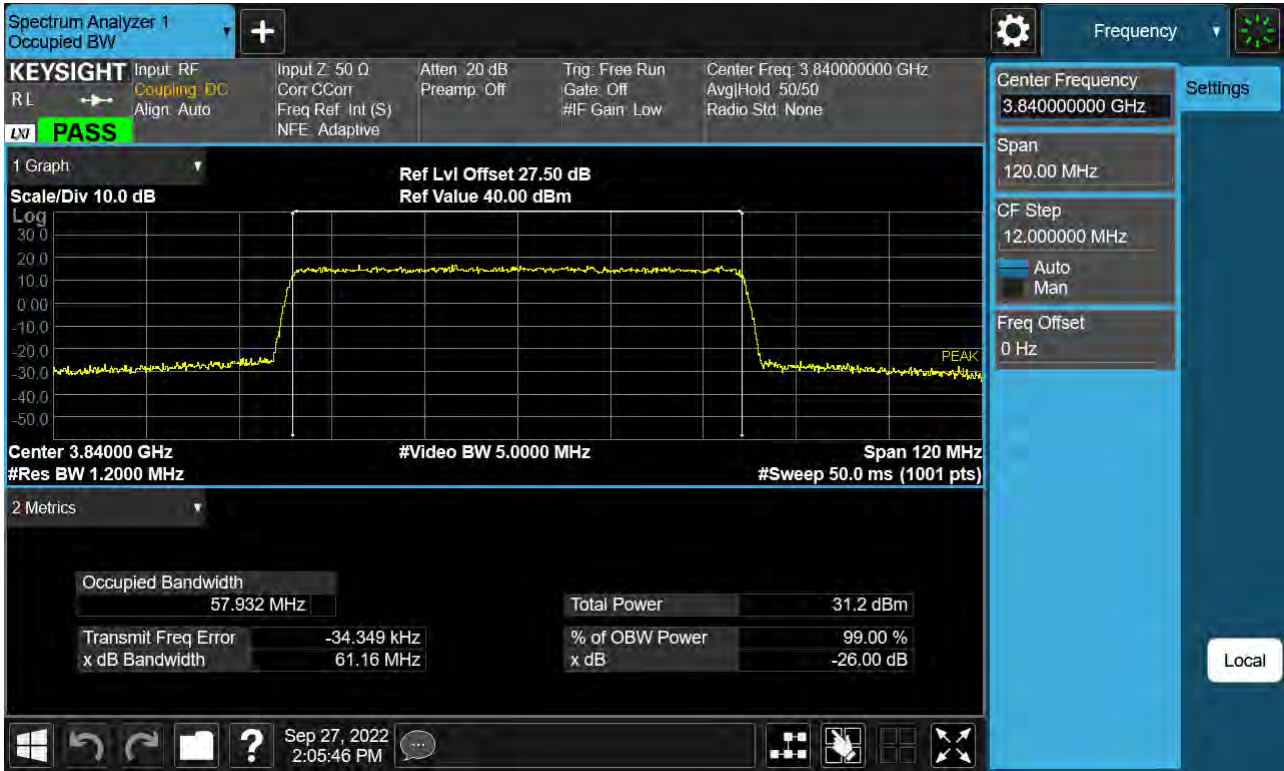

Sub6 n77. Occupied Bandwidth Plot (60 M BW Ch.656000 64QAM)