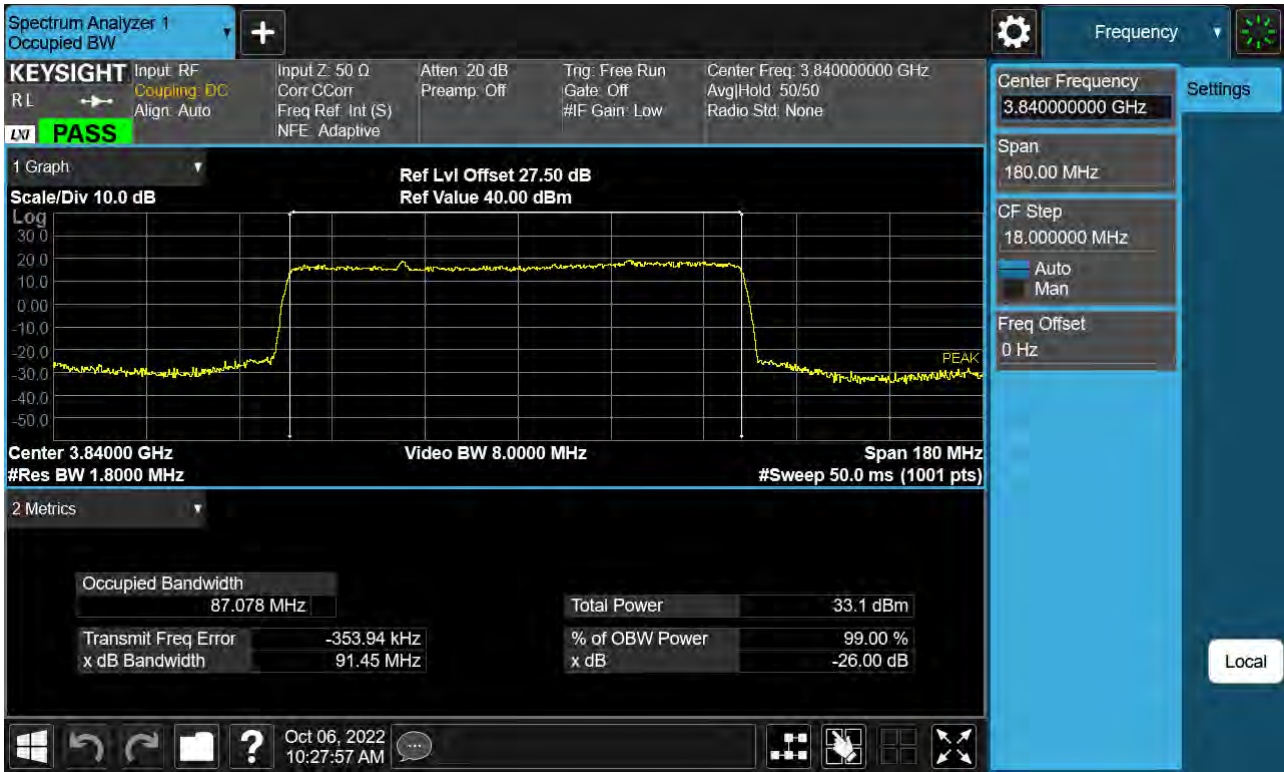

Sub6 n77. Occupied Bandwidth Plot (90 M BW Ch.656000 BPSK)