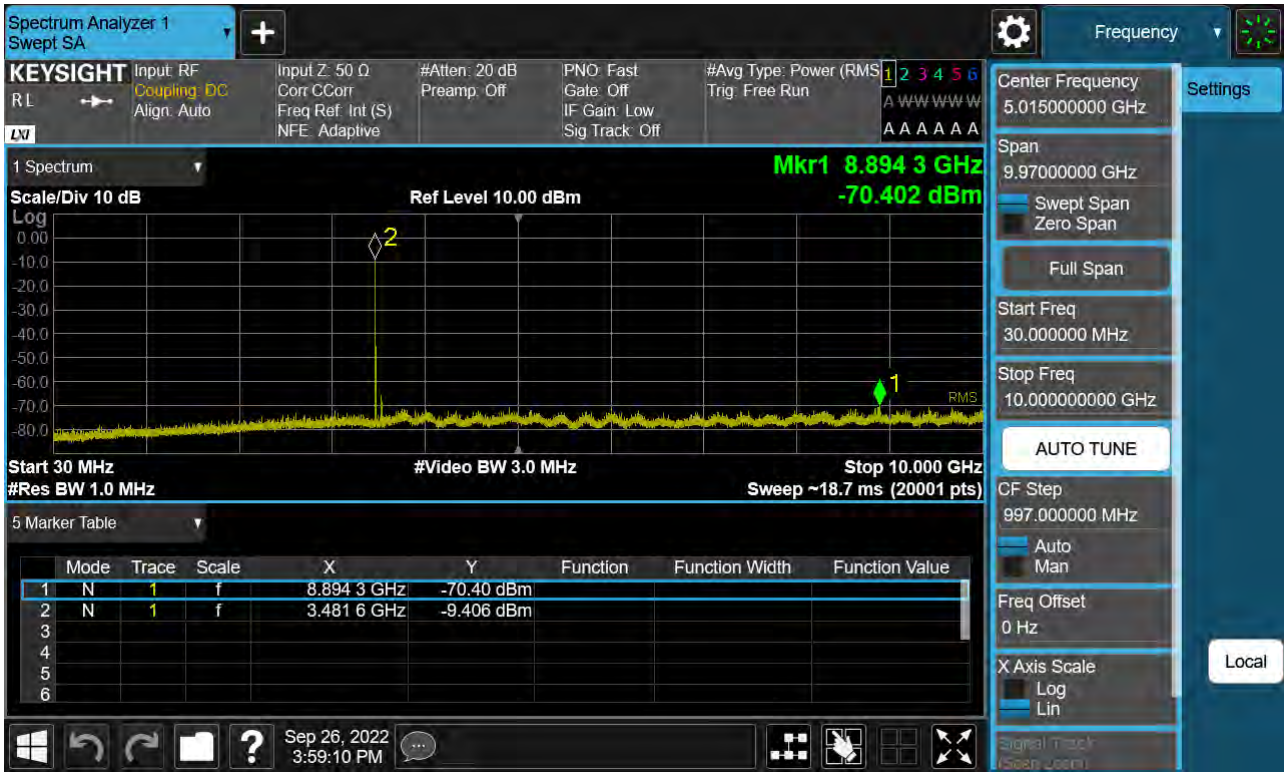

Sub6 n77. Conducted Spurious Plot_1 (634332ch_70 MHz_BPSK)