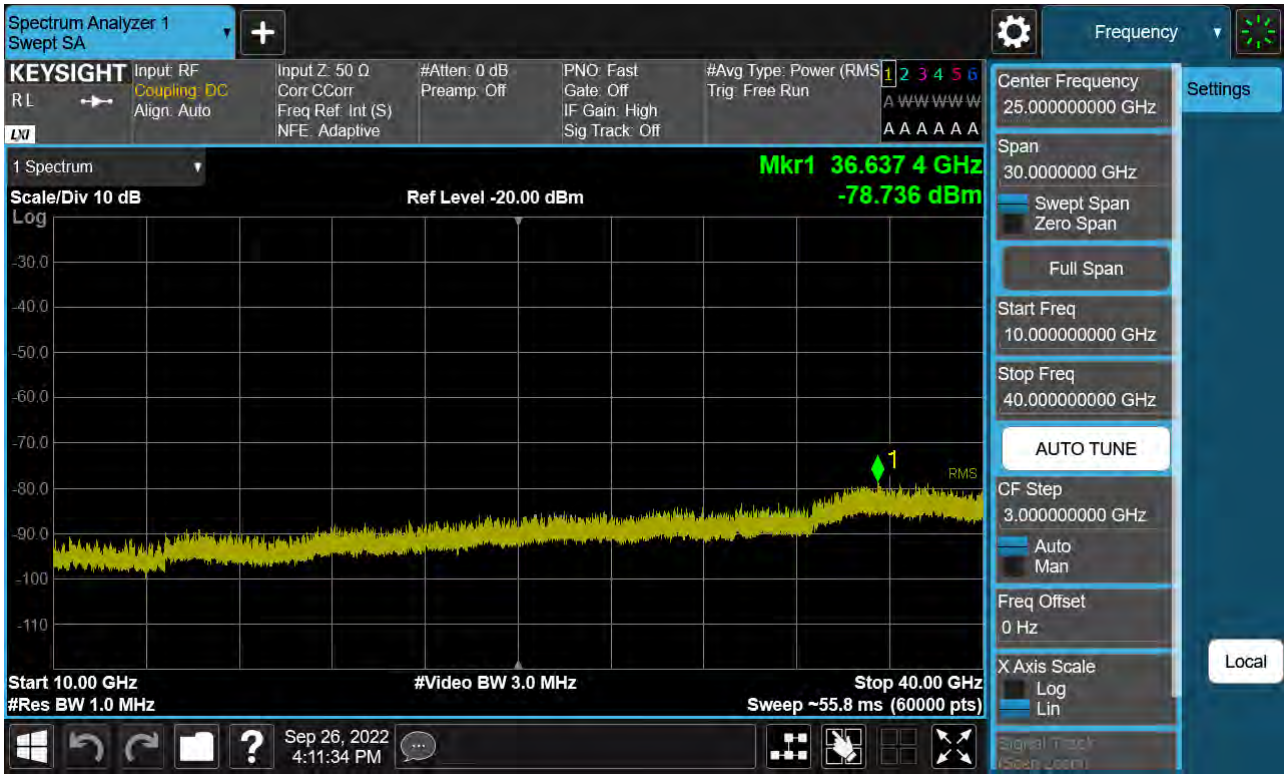

Sub6 n77. Conducted Spurious Plot_1 (633334ch_80 MHz_BPSK)

Sub6 n77. Conducted Spurious Plot_2 (633334ch_80 MHz_BPSK)

Sub6 n77. Conducted Spurious Plot_1 (634000ch_80 MHz_BPSK)

Sub6 n77. Conducted Spurious Plot_2 (634000ch_80 MHz_BPSK)