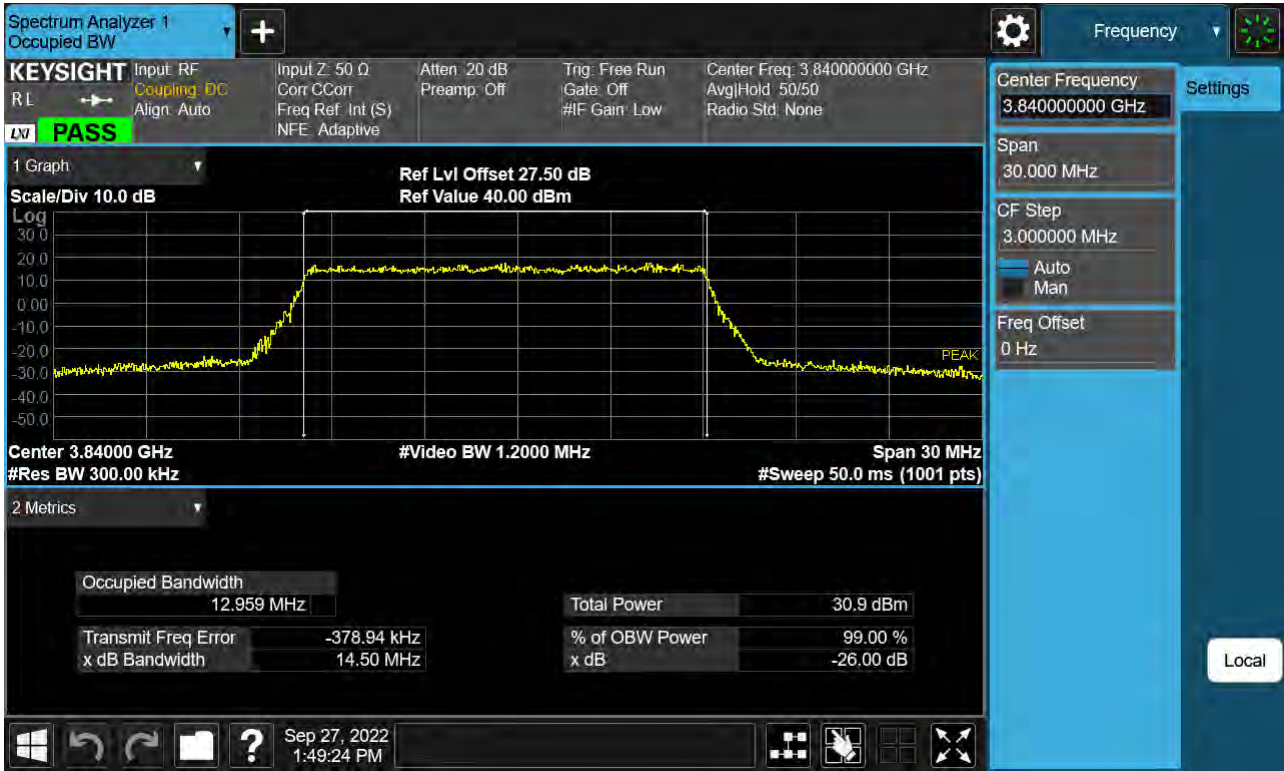

Sub6 n77. Occupied Bandwidth Plot (15 M BW Ch.656000 16QAM)