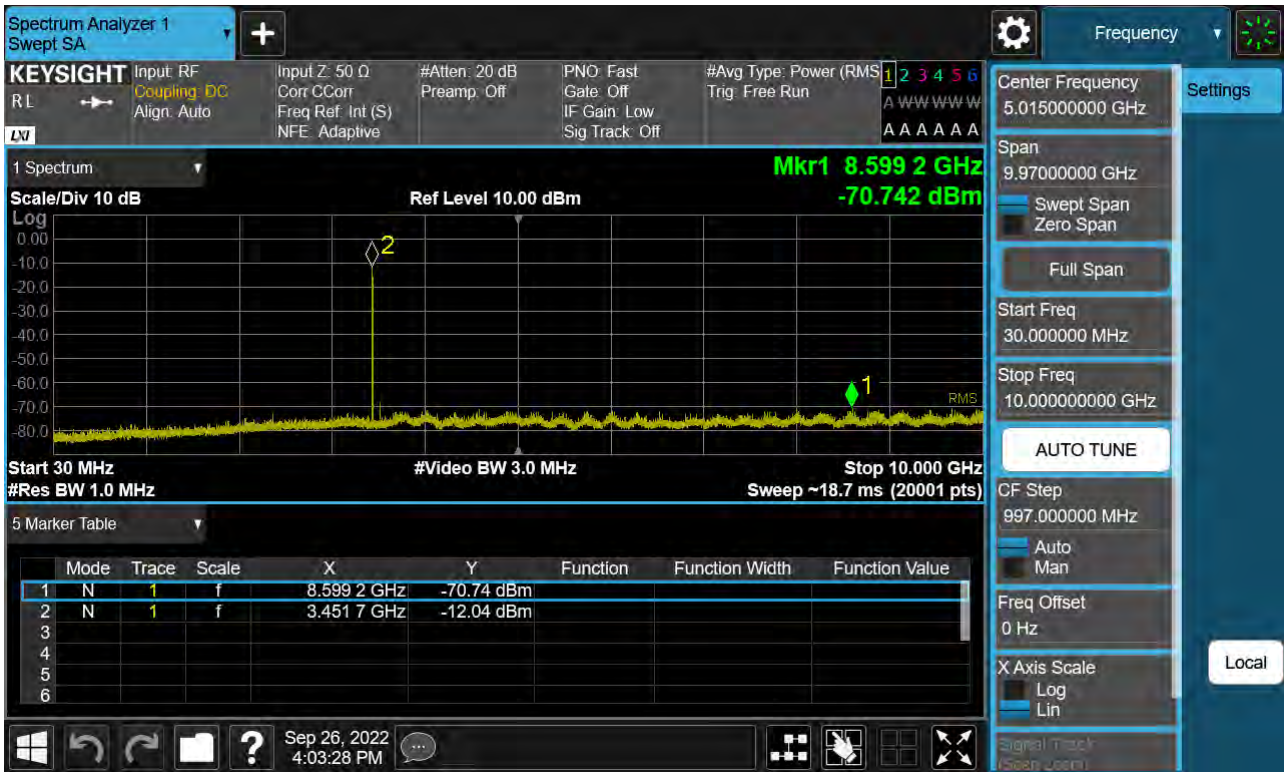

Sub6 n77. Conducted Spurious Plot_1 (632668ch_80 MHz_BPSK)