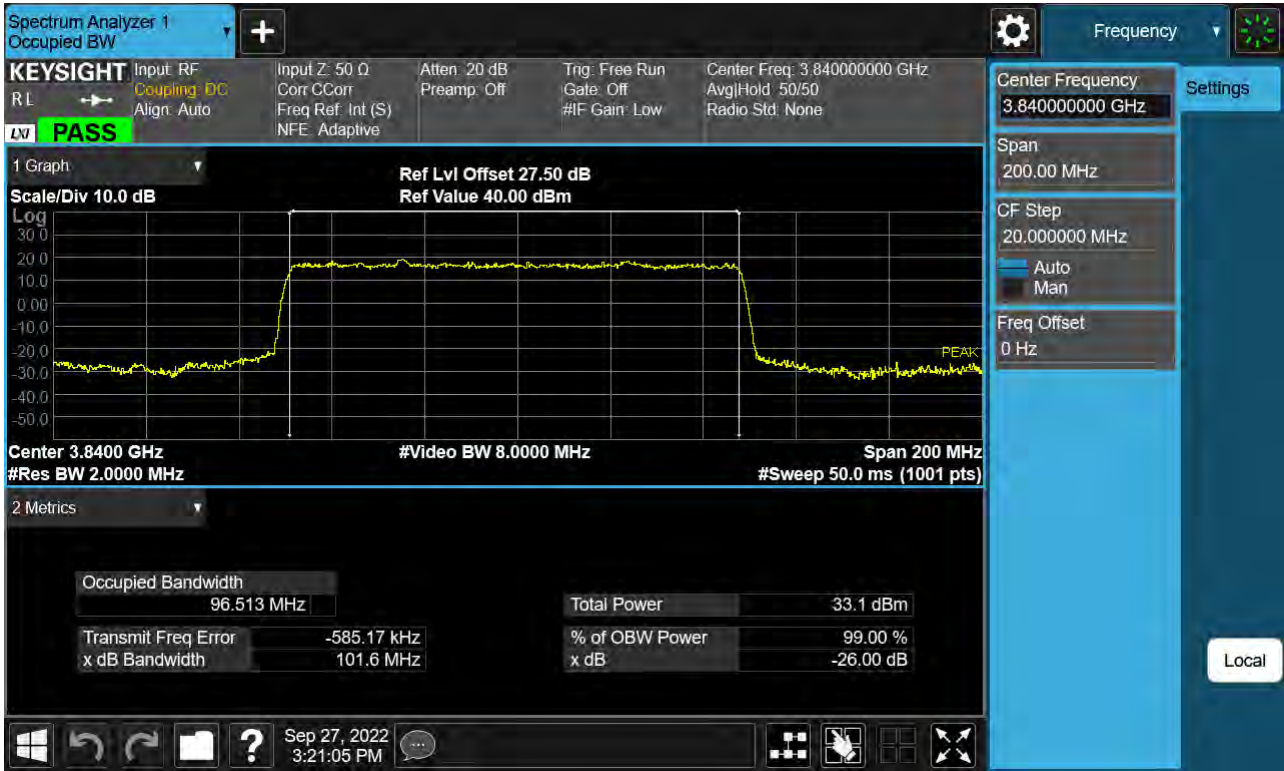

Sub6 n77. Occupied Bandwidth Plot (90 M BW Ch.656000 16QAM)

Sub6 n77. Occupied Bandwidth Plot (90 M BW Ch.656000 64QAM)

Sub6 n77. Occupied Bandwidth Plot (90 M BW Ch.656000 256QAM)

Sub6 n77. Occupied Bandwidth Plot (100 M BW Ch.656000 BPSK)