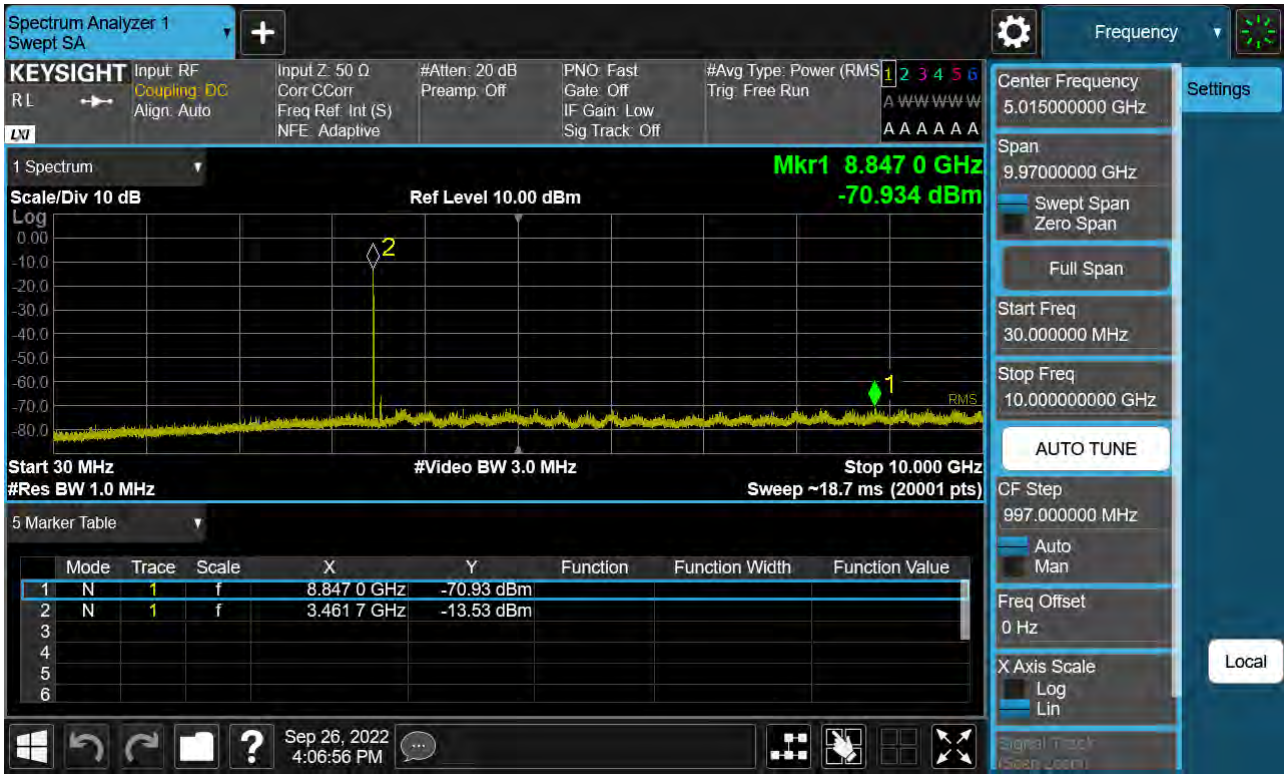

Sub6 n77. Conducted Spurious Plot_1 (633334ch_80 MHz_BPSK)