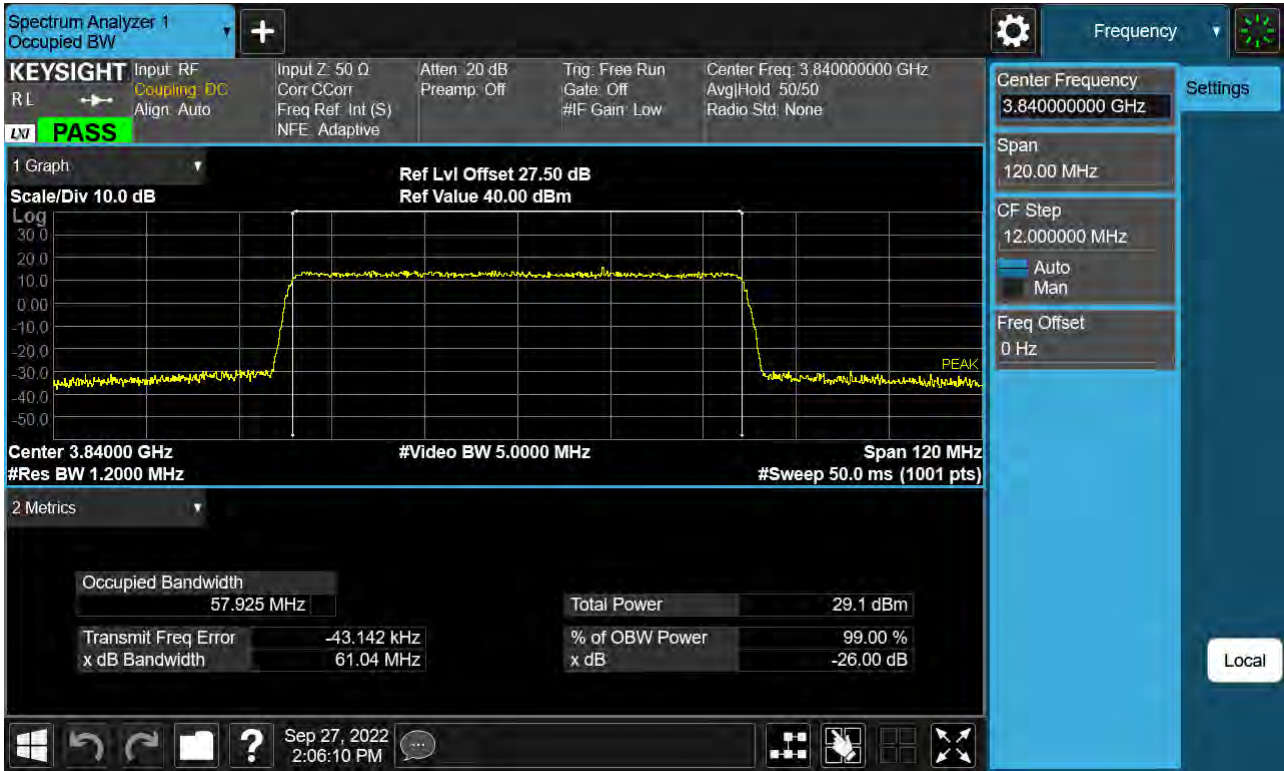

Sub6 n77. Occupied Bandwidth Plot (60 M BW Ch.656000 QPSK)

Sub6 n77. Occupied Bandwidth Plot (60 M BW Ch.656000 16QAM)

Sub6 n77. Occupied Bandwidth Plot (60 M BW Ch.656000 64QAM)

Sub6 n77. Occupied Bandwidth Plot (60 M BW Ch.656000 256QAM)