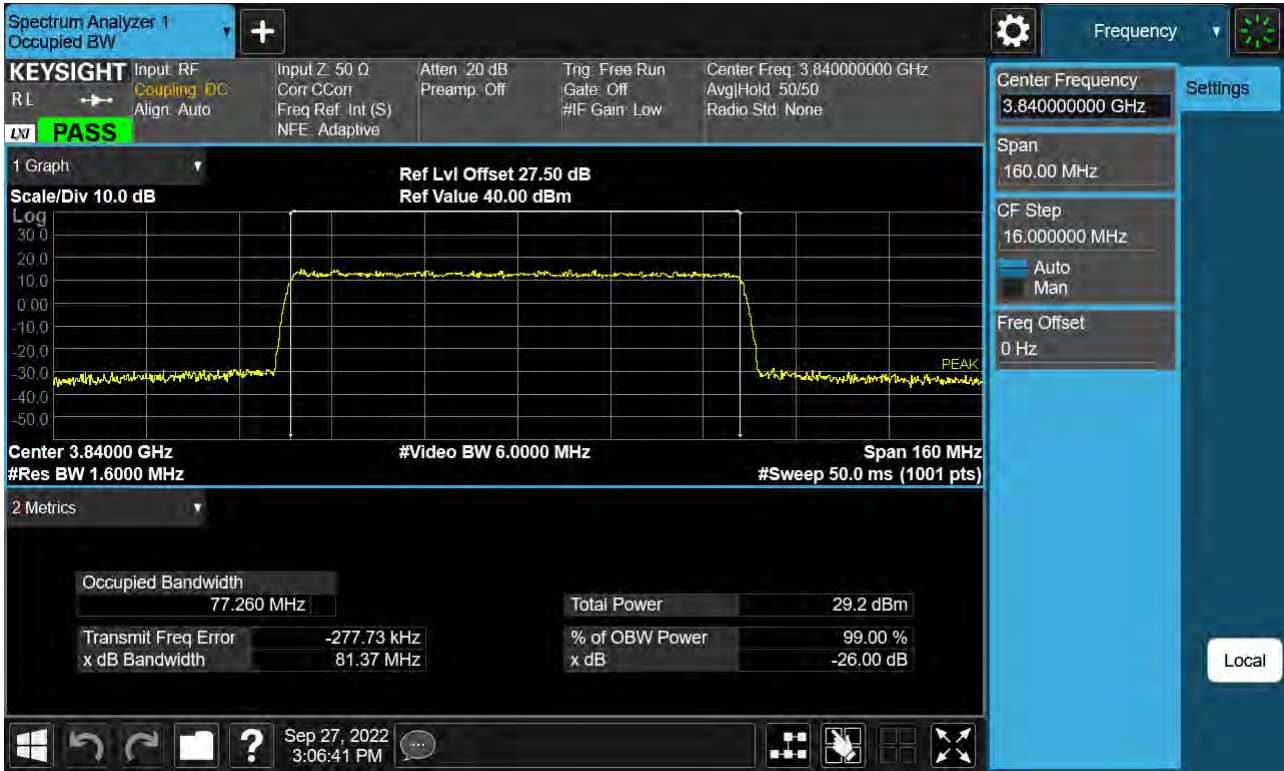

Sub6 n77. Occupied Bandwidth Plot (80 M BW Ch.656000 256QAM)