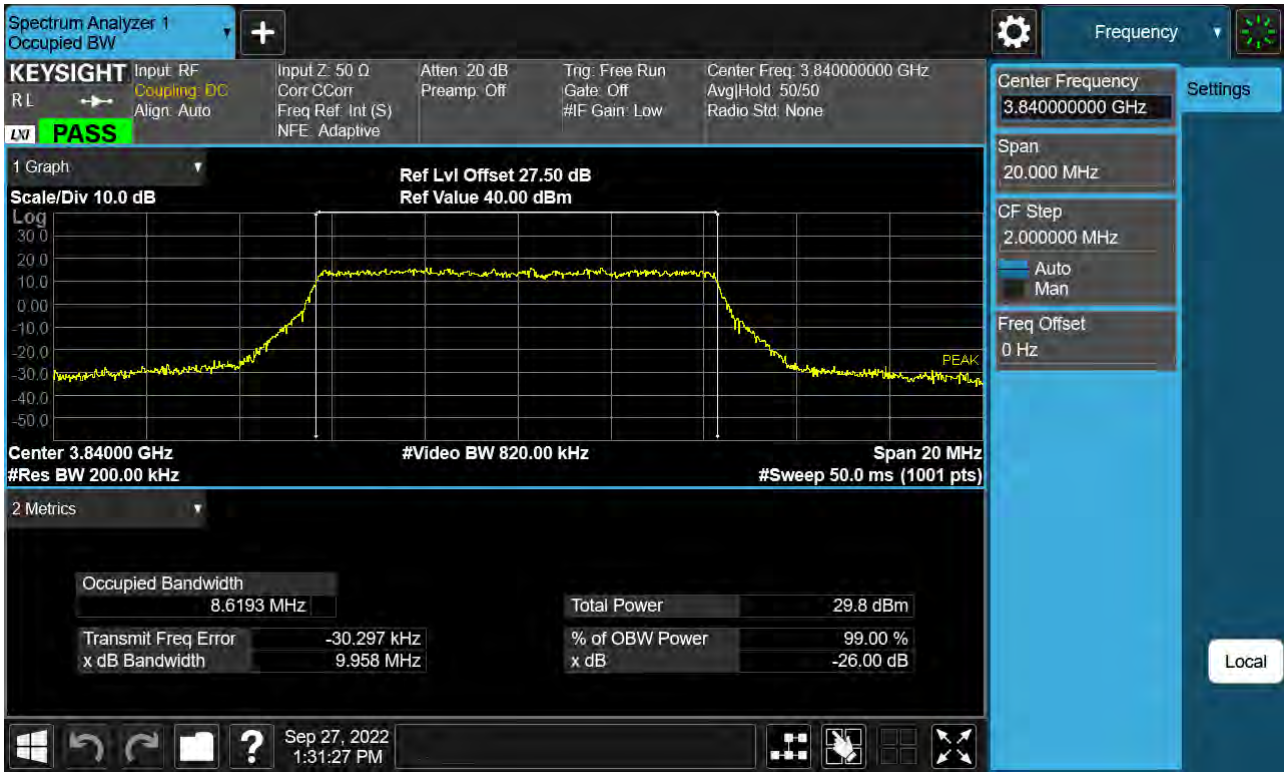

Sub6 n77. Occupied Bandwidth Plot (10 M BW Ch.656000 64QAM)