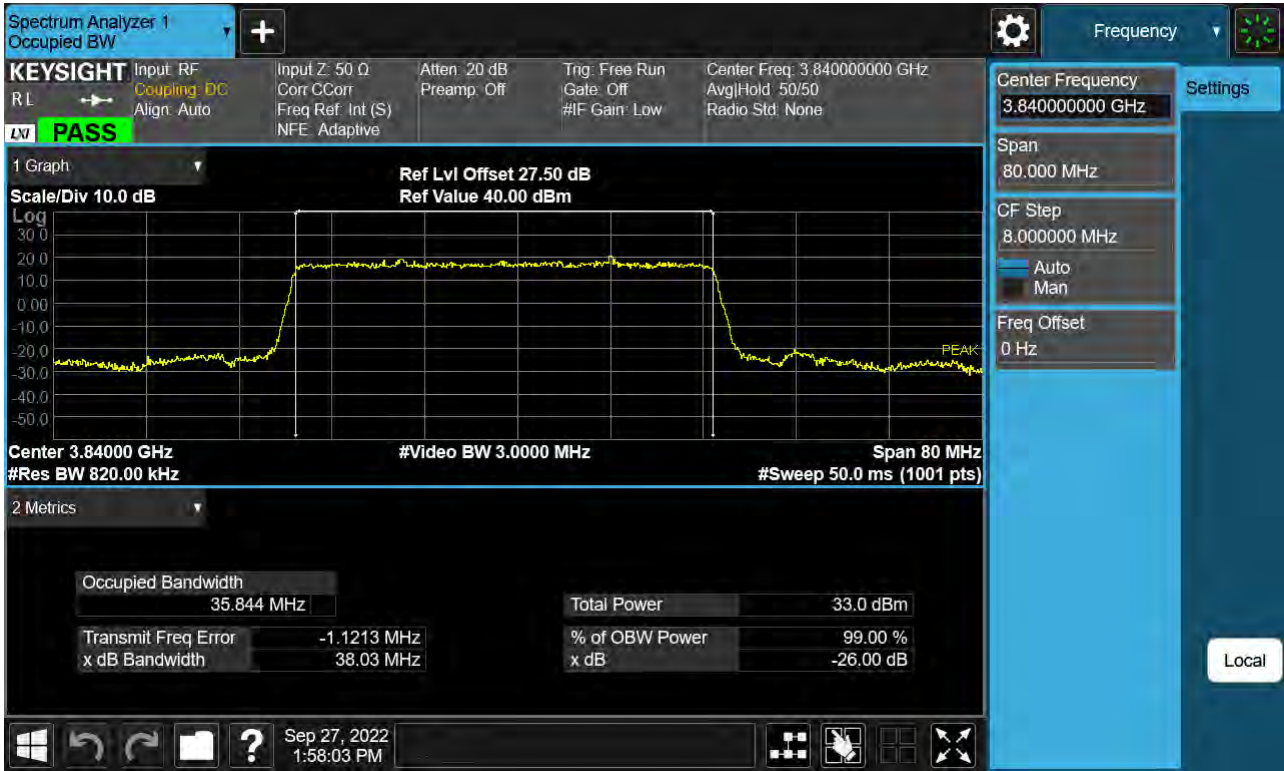

Sub6 n77. Occupied Bandwidth Plot (40 M BW Ch.656000 BPSK)