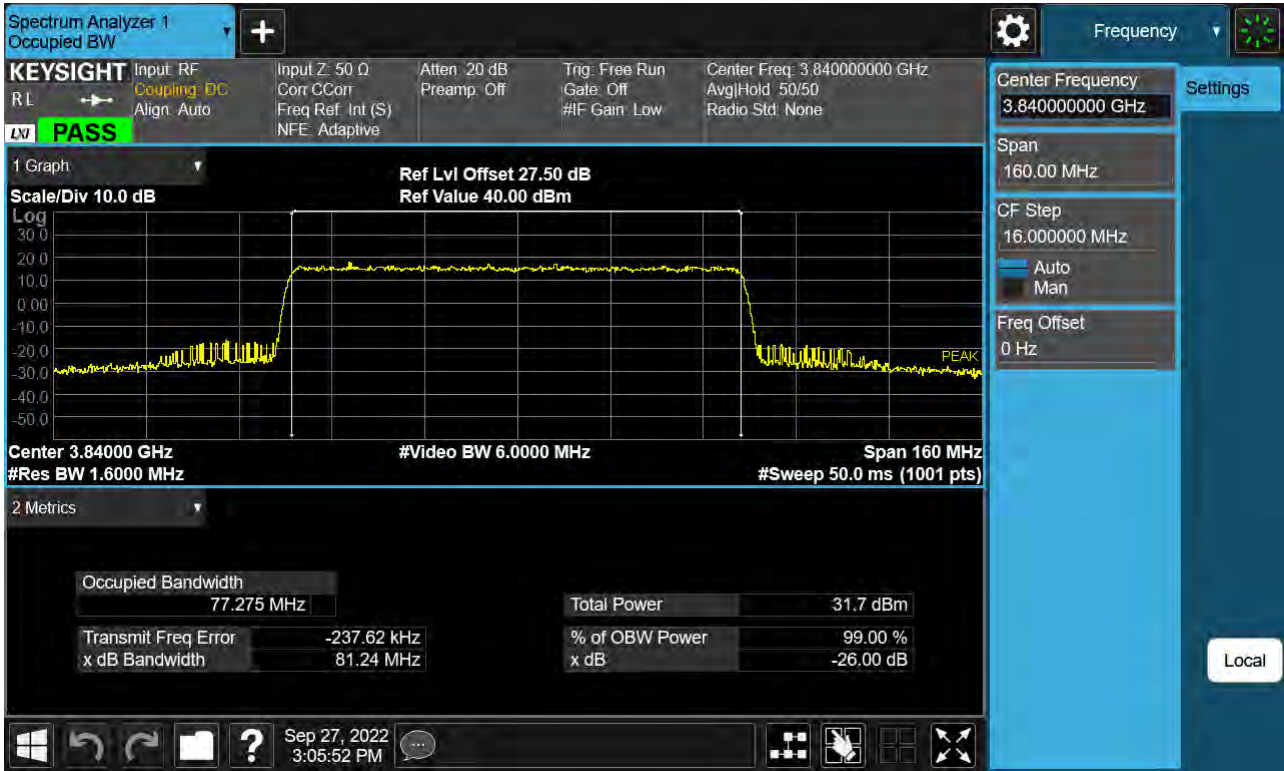

Sub6 n77. Occupied Bandwidth Plot (70 M BW Ch.656000 256QAM)

Sub6 n77. Occupied Bandwidth Plot (80 M BW Ch.656000 BPSK)

Sub6 n77. Occupied Bandwidth Plot (80 M BW Ch.656000 QPSK)

Sub6 n77. Occupied Bandwidth Plot (80 M BW Ch.656000 16QAM)