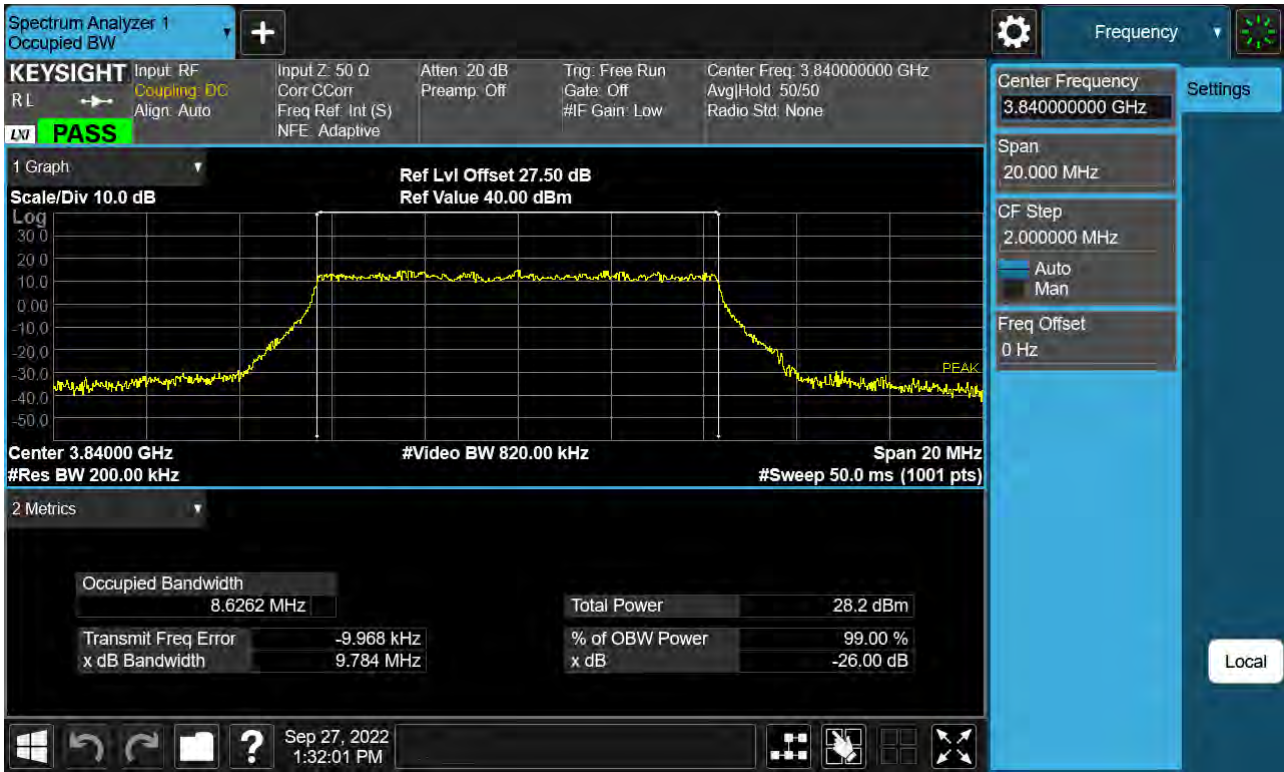

Sub6 n77. Occupied Bandwidth Plot (10 M BW Ch.656000 256QAM)