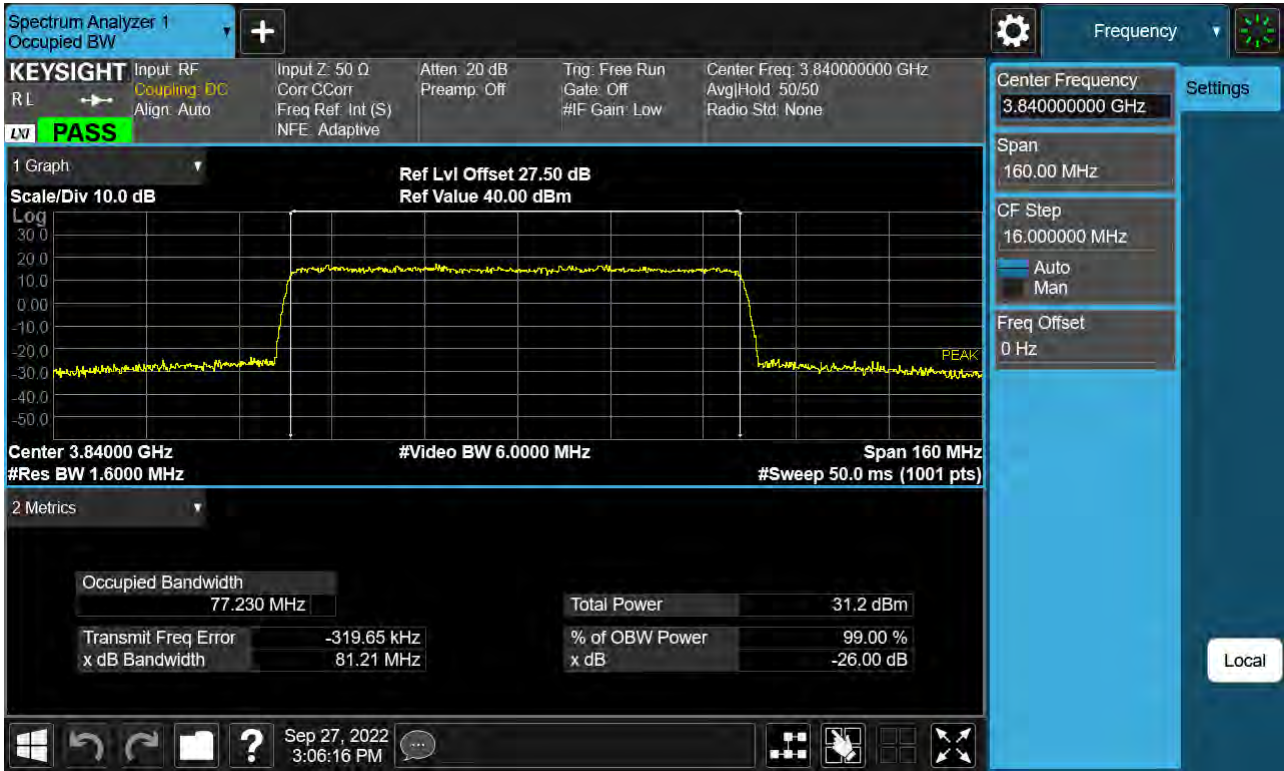

Sub6 n77. Occupied Bandwidth Plot (80 M BW Ch.656000 64QAM)