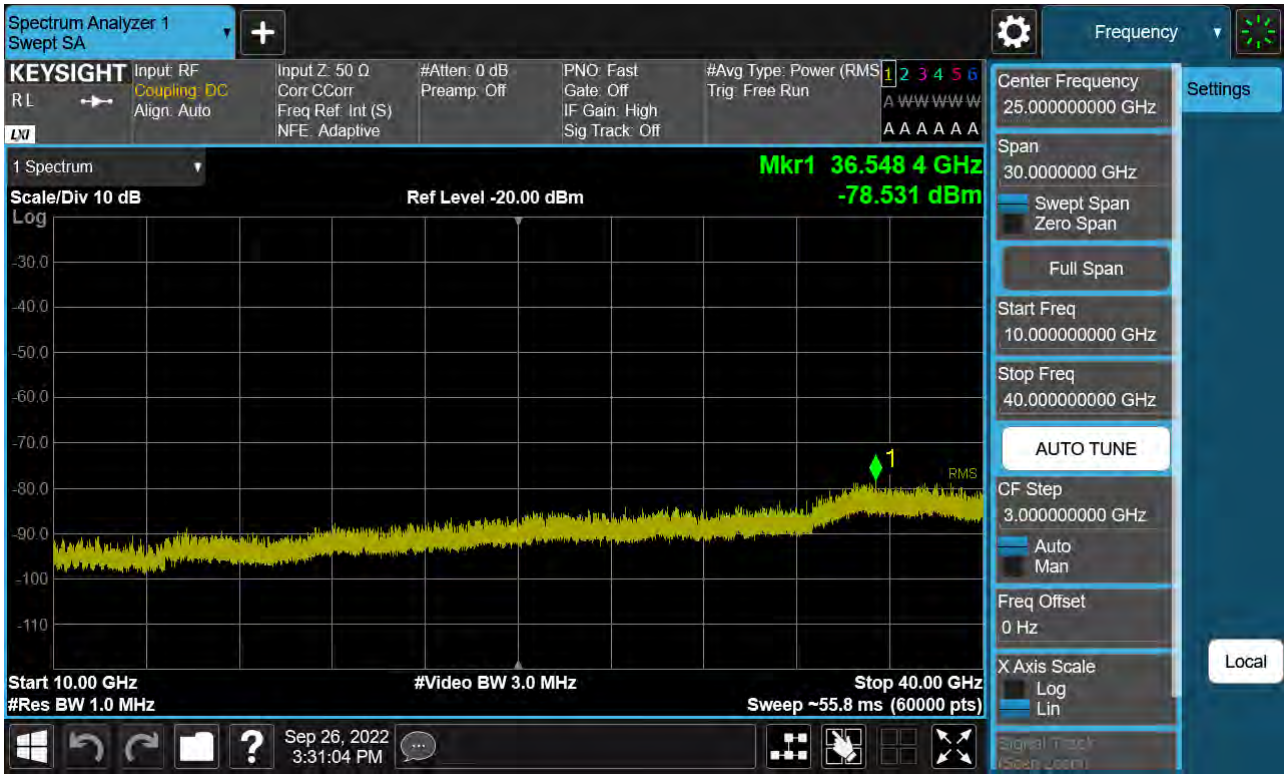

Sub6 n77. Conducted Spurious Plot_1 (632334ch_70 MHz_BPSK)

Sub6 n77. Conducted Spurious Plot_2 (632334ch_70 MHz_BPSK)

Sub6 n77. Conducted Spurious Plot_1 (633334ch_70 MHz_BPSK)

Sub6 n77. Conducted Spurious Plot_2 (633334ch_70 MHz_BPSK)