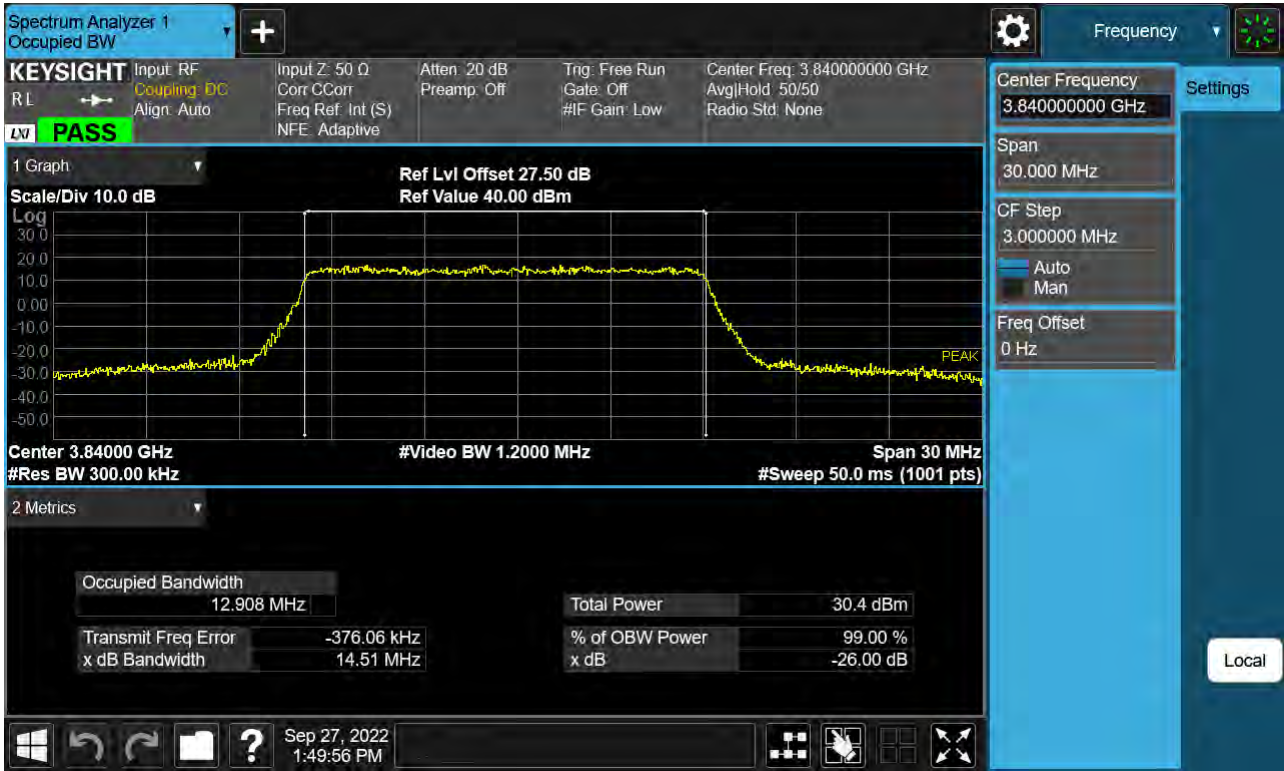

Sub6 n77. Occupied Bandwidth Plot (15 M BW Ch.656000 64QAM)