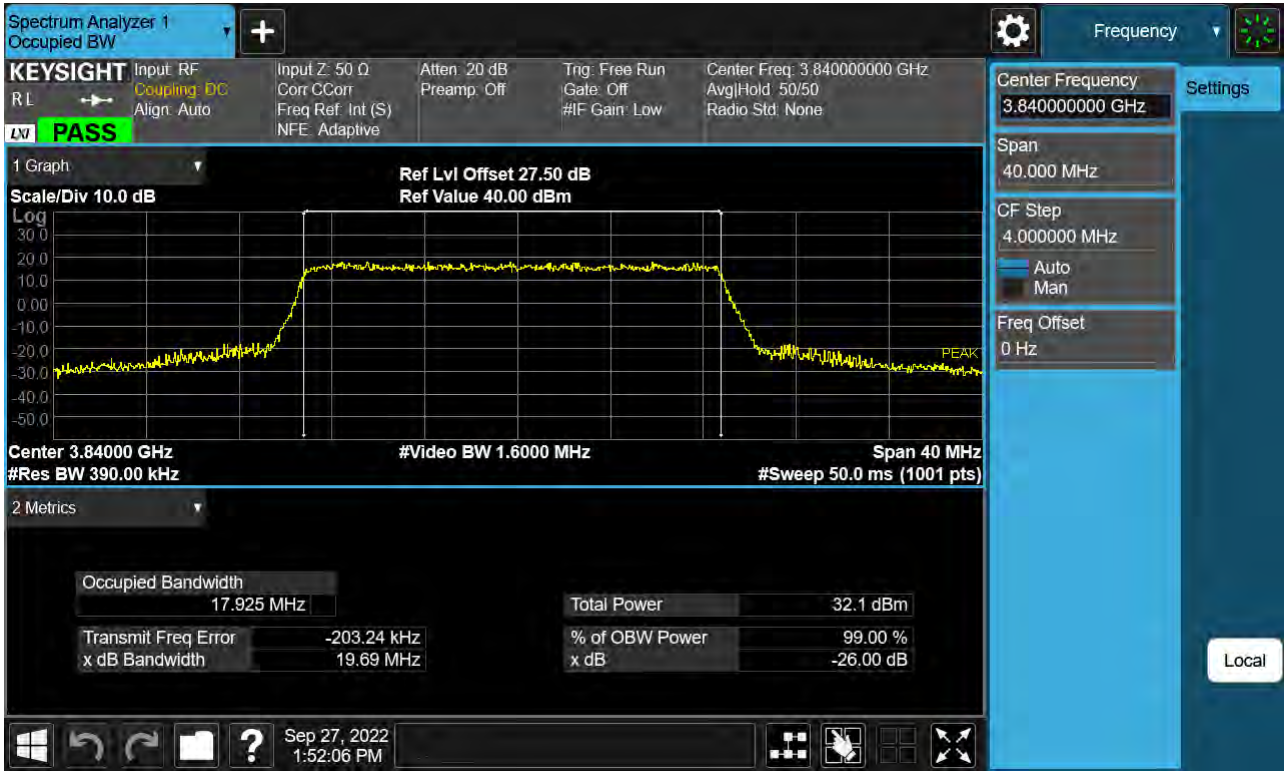

Sub6 n77. Occupied Bandwidth Plot (20 M BW Ch.656000 QPSK)