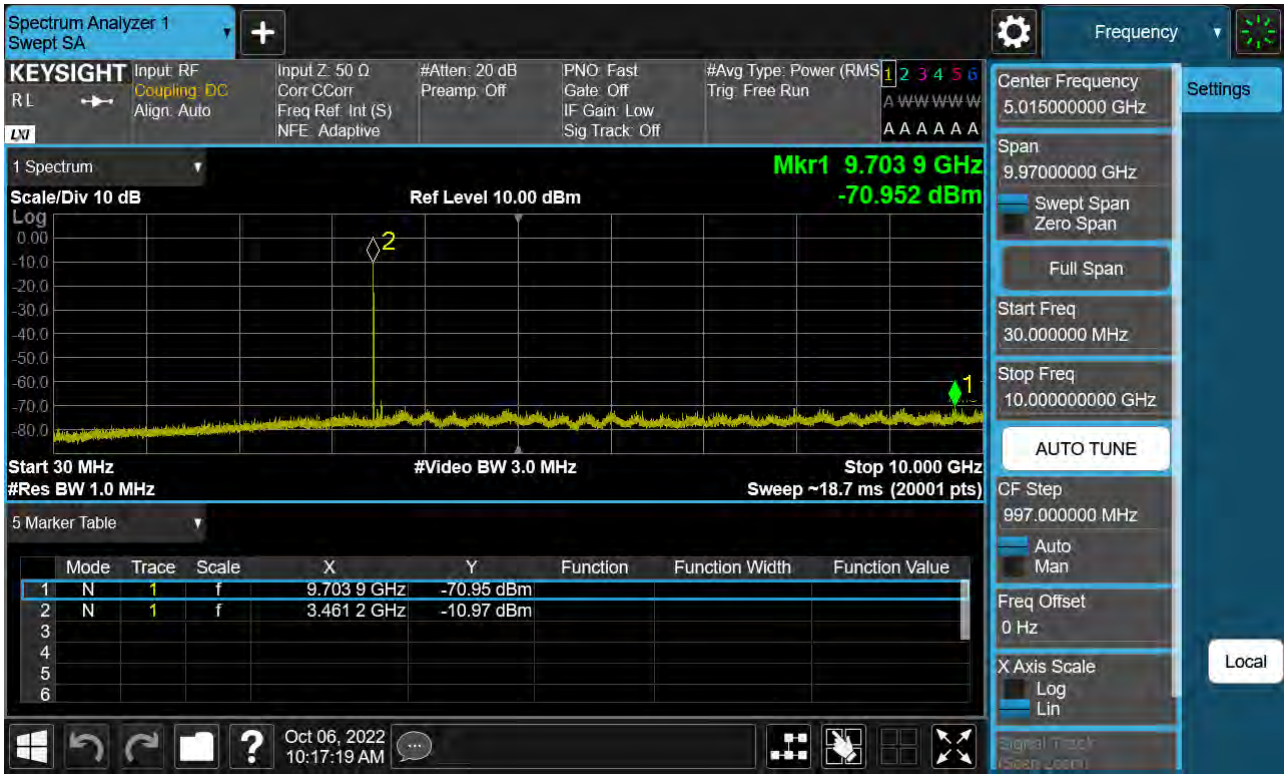

Sub6 n77. Conducted Spurious Plot_1 (633666ch_90 MHz_BPSK)