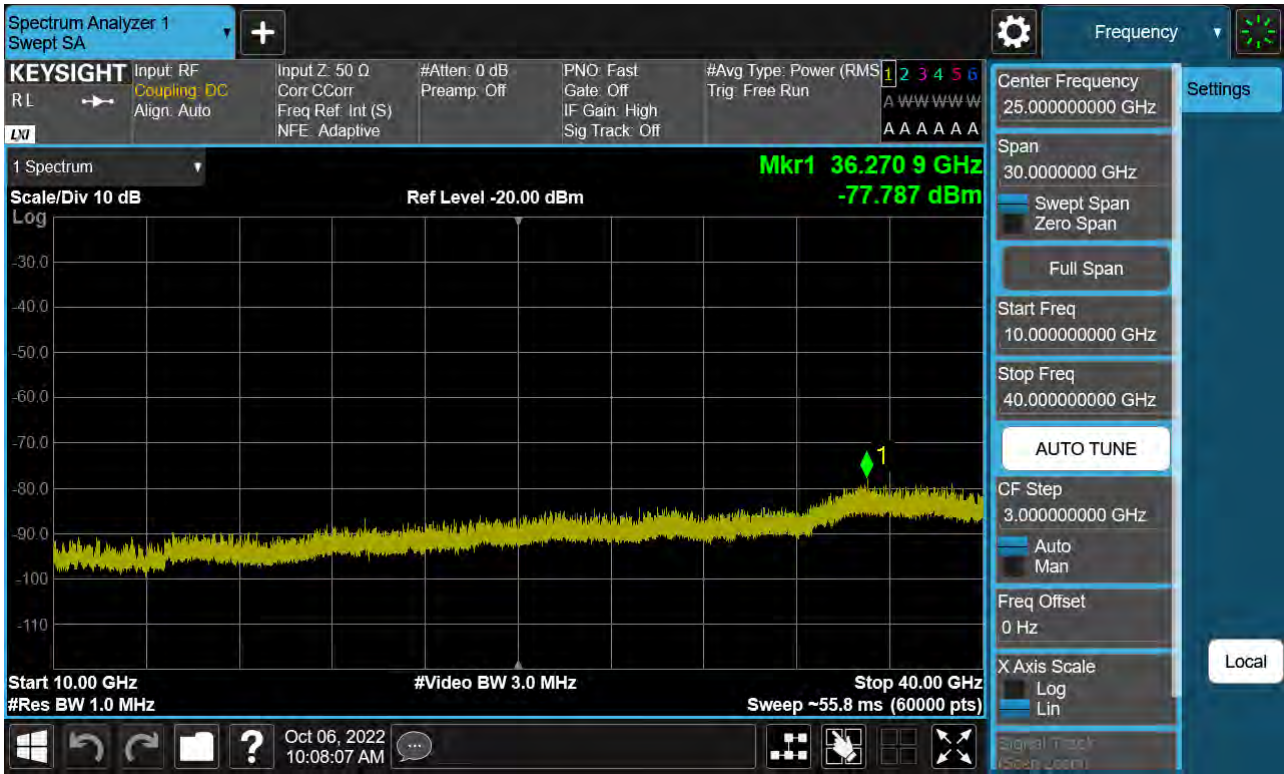

Sub6 n77. Conducted Spurious Plot_2 (633000ch_90 MHz_BPSK)