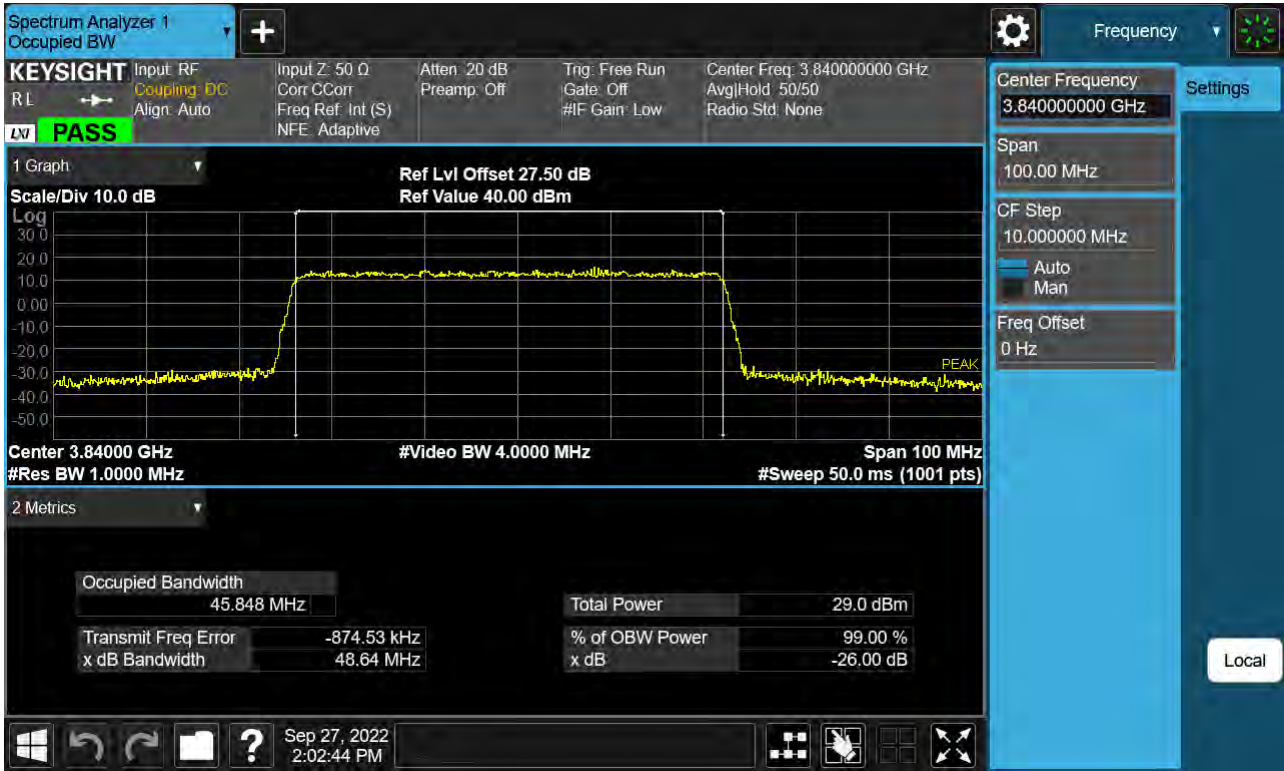

Sub6 n77. Occupied Bandwidth Plot (50 M BW Ch.656000 256QAM)