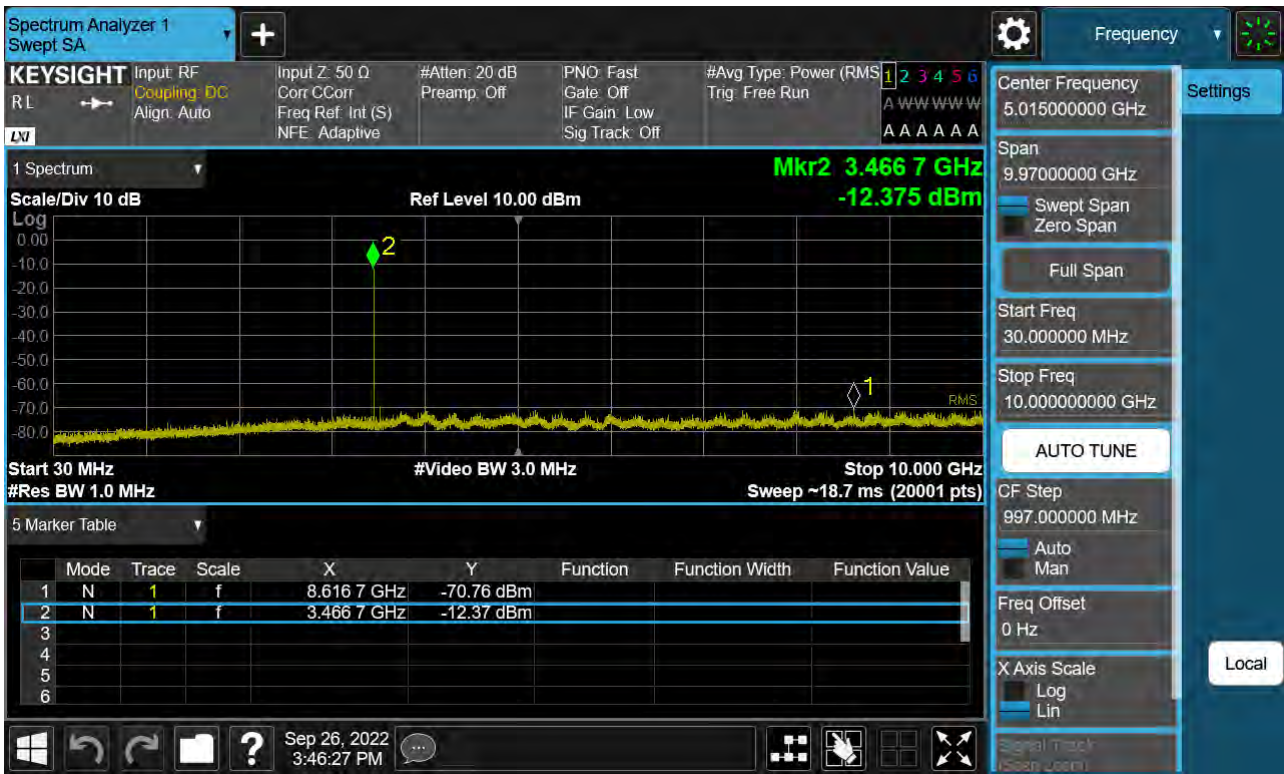

Sub6 n77. Conducted Spurious Plot_1 (632334ch_70 MHz_BPSK)

Sub6 n77. Conducted Spurious Plot_2 (632334ch_70 MHz_BPSK)

Sub6 n77. Conducted Spurious Plot_1 (633334ch_70 MHz_BPSK)

Sub6 n77. Conducted Spurious Plot_2 (633334ch_70 MHz_BPSK)