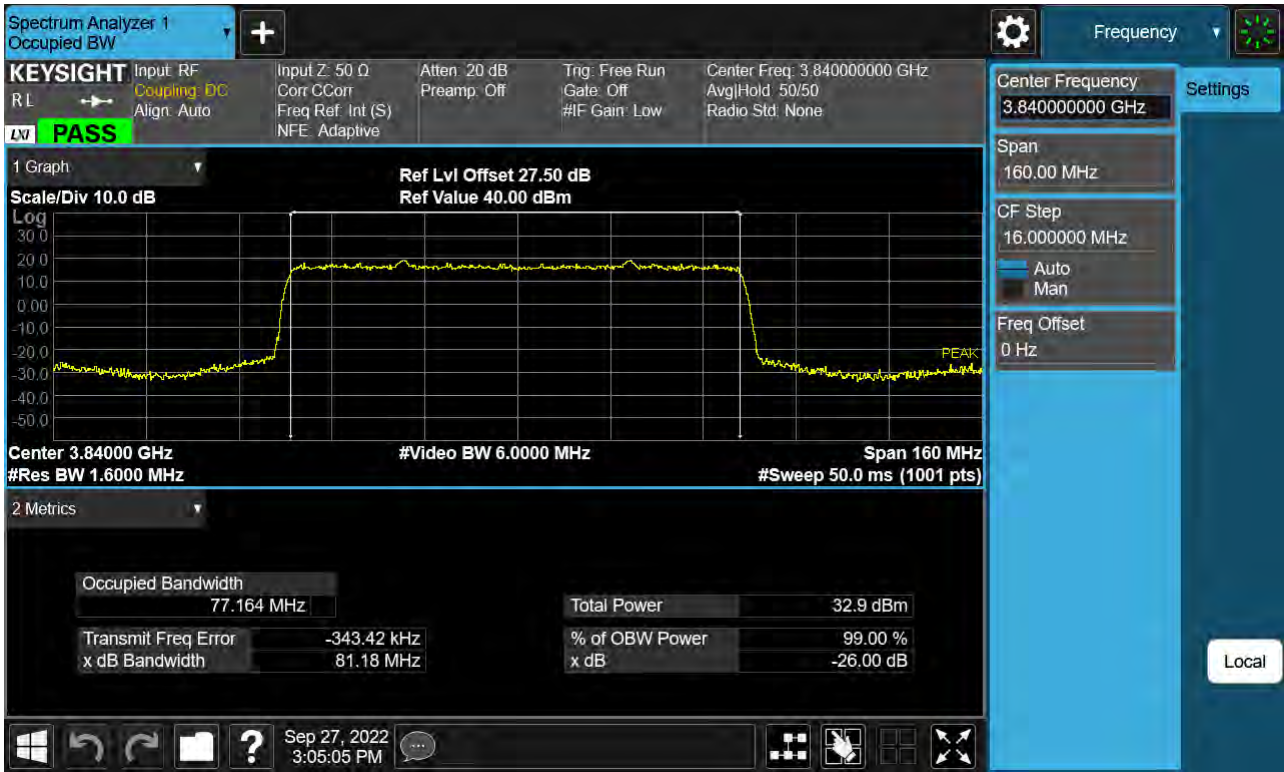

Sub6 n77. Occupied Bandwidth Plot (80 M BW Ch.656000 BPSK)