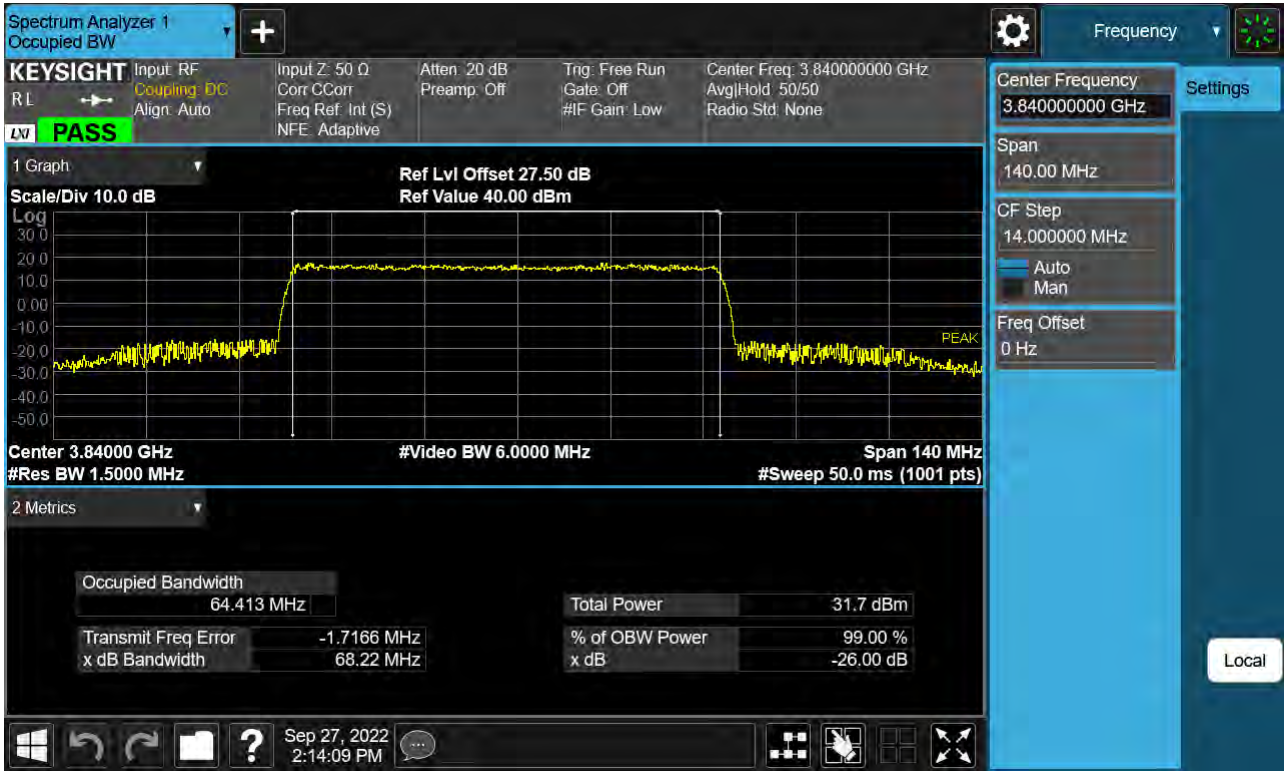

Sub6 n77. Occupied Bandwidth Plot (70 M BW Ch.656000 16QAM)