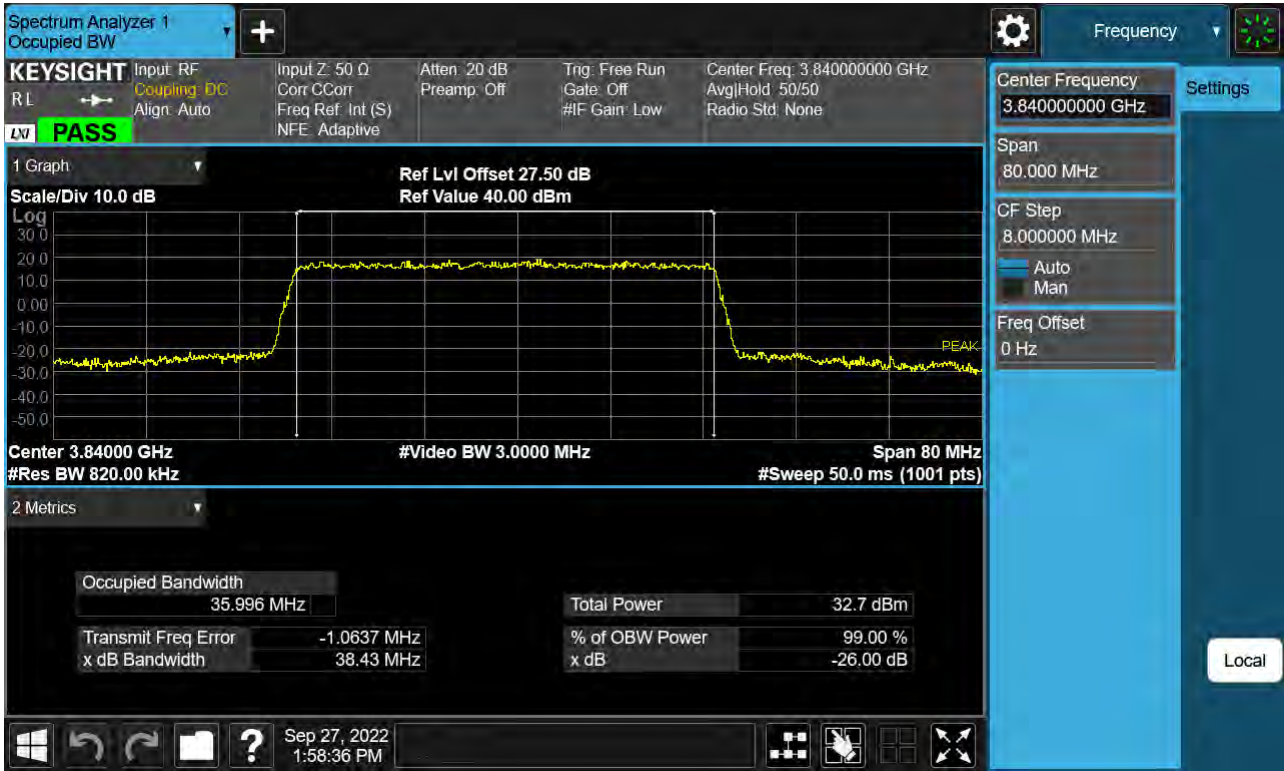

Sub6 n77. Occupied Bandwidth Plot (40 M BW Ch.656000 QPSK)