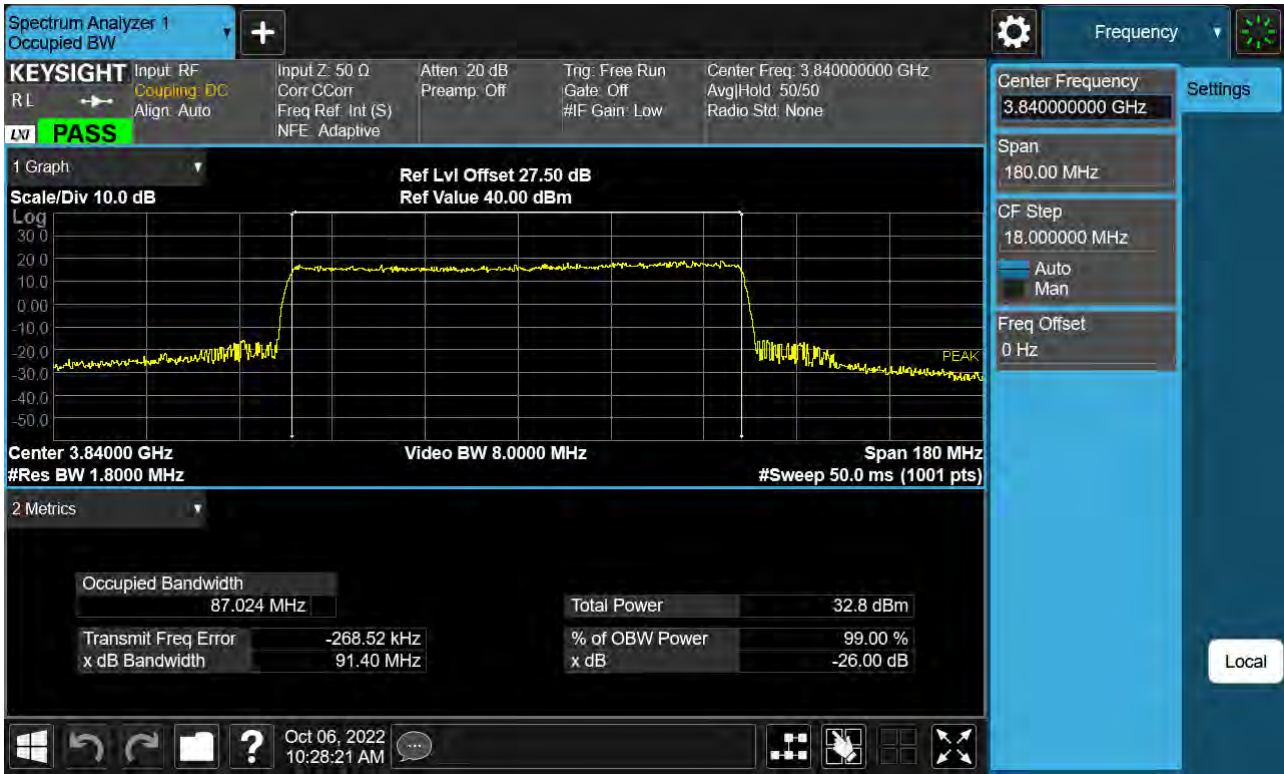

Sub6 n77. Occupied Bandwidth Plot (80 M BW Ch.656000 64QAM)

Sub6 n77. Occupied Bandwidth Plot (80 M BW Ch.656000 256QAM)

Sub6 n77. Occupied Bandwidth Plot (90 M BW Ch.656000 BPSK)

Sub6 n77. Occupied Bandwidth Plot (90 M BW Ch.656000 QPSK)