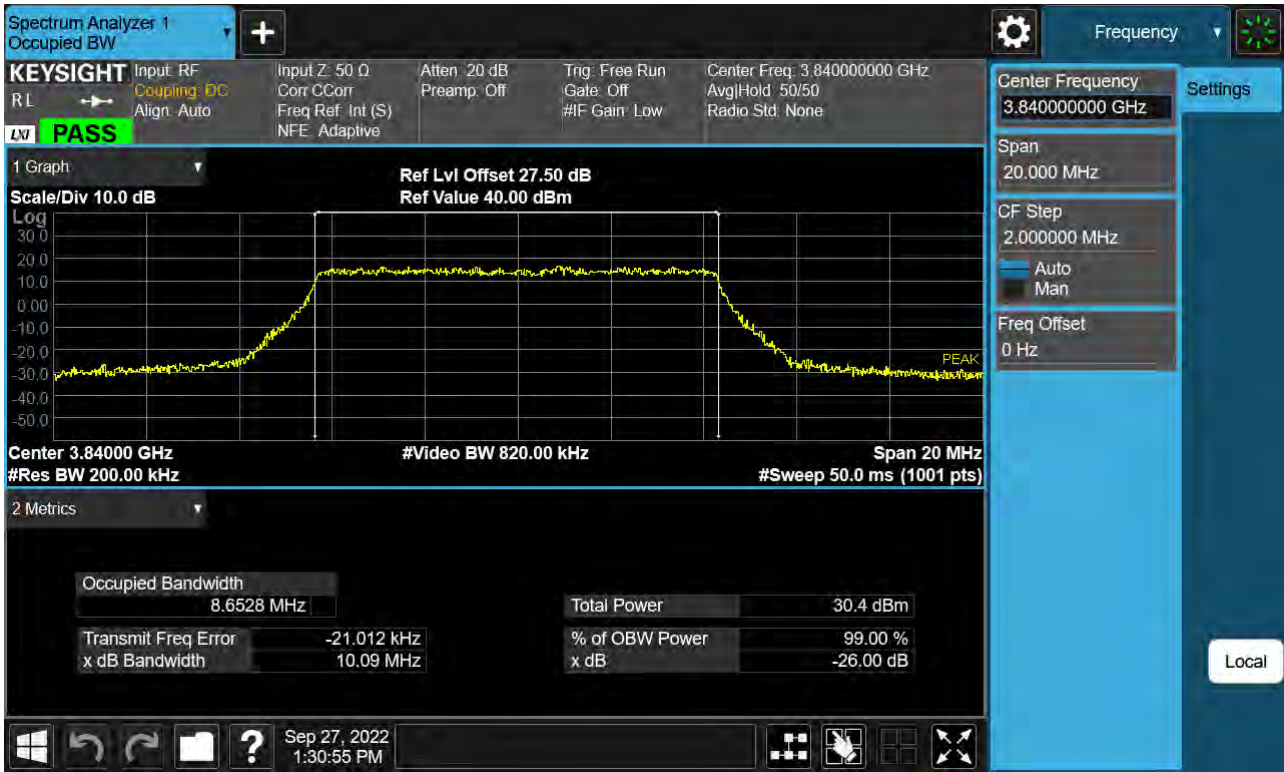

11. TEST PLOTS(3700 MHz - 3980 MHz)

Sub6 n77. Occupied Bandwidth Plot (10 M BW Ch.656000 BPSK)

Sub6 n77. Occupied Bandwidth Plot (10 M BW Ch.656000 QPSK)

Sub6 n77. Occupied Bandwidth Plot (10 M BW Ch.656000 16QAM)