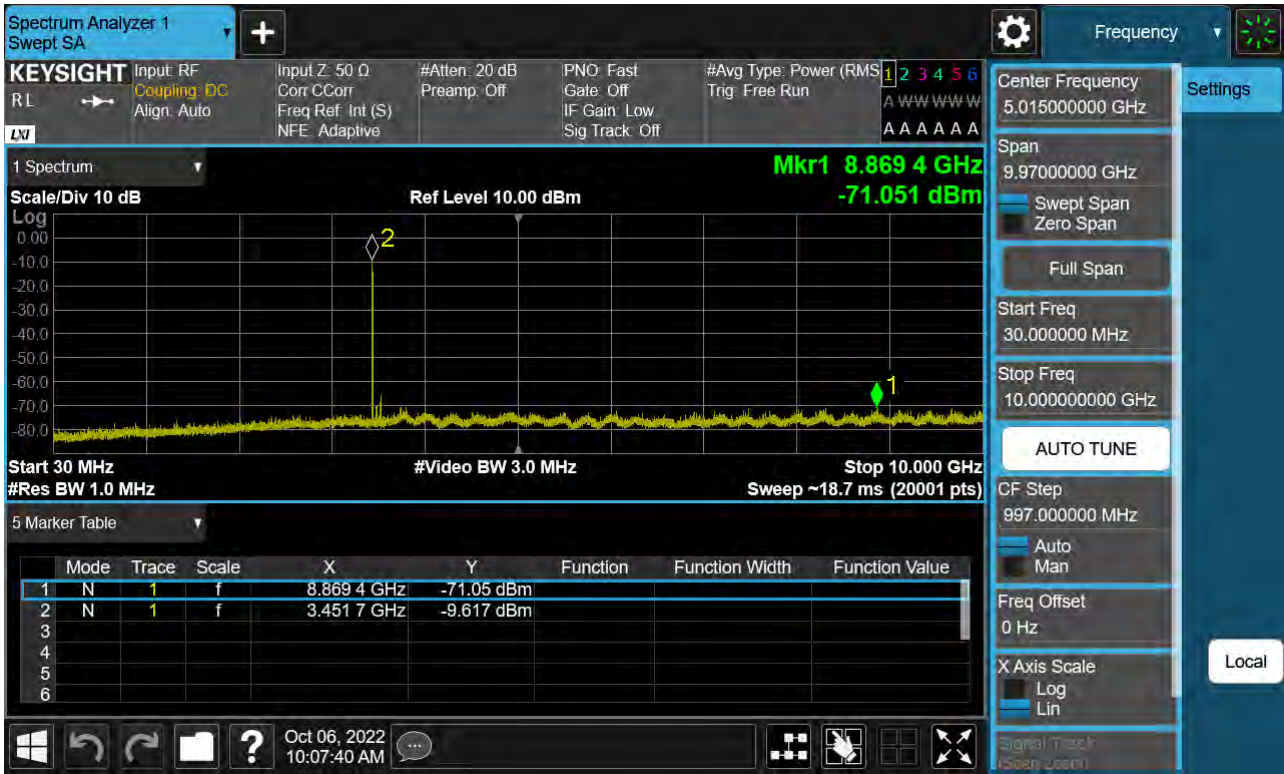

Sub6 n77. Conducted Spurious Plot_1 (633000ch_90 MHz_BPSK)