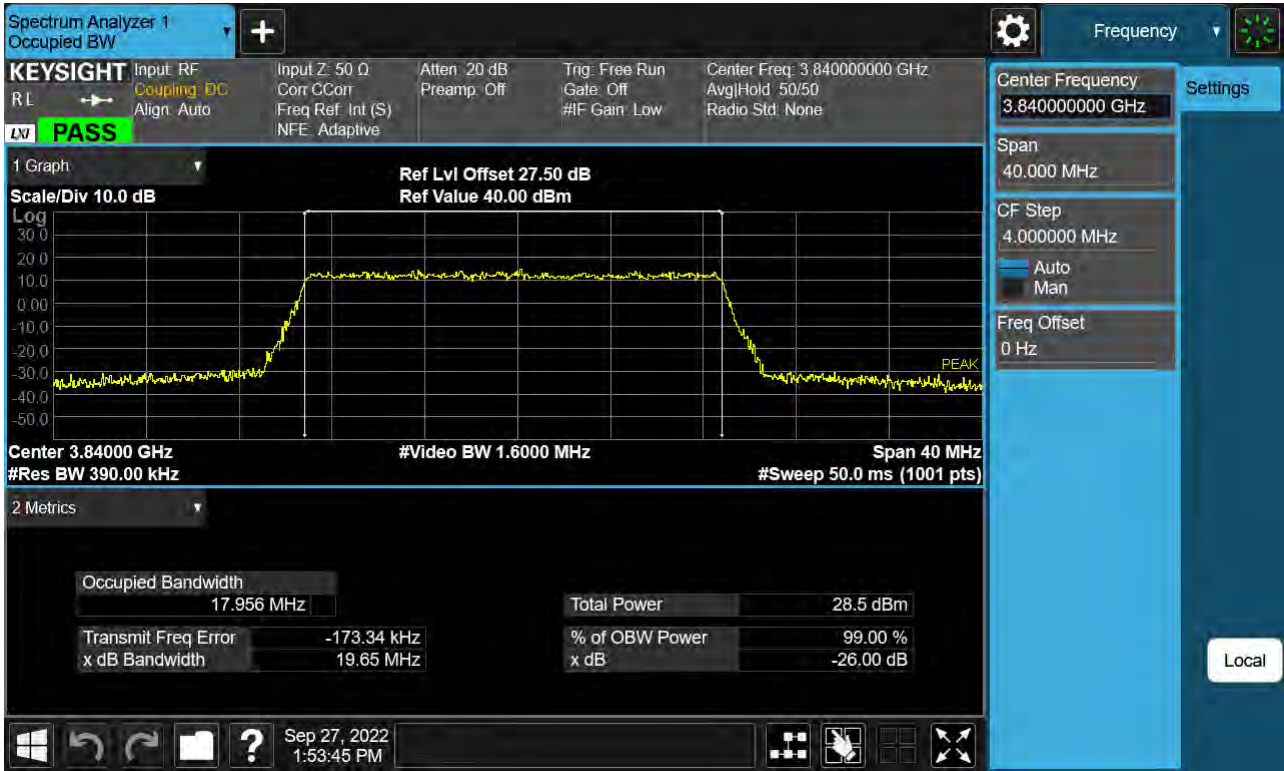

Sub6 n77. Occupied Bandwidth Plot (20 M BW Ch.656000 QPSK)

Sub6 n77. Occupied Bandwidth Plot (20 M BW Ch.656000 16QAM)

Sub6 n77. Occupied Bandwidth Plot (20 M BW Ch.656000 64QAM)

Sub6 n77. Occupied Bandwidth Plot (20 M BW Ch.656000 256QAM)