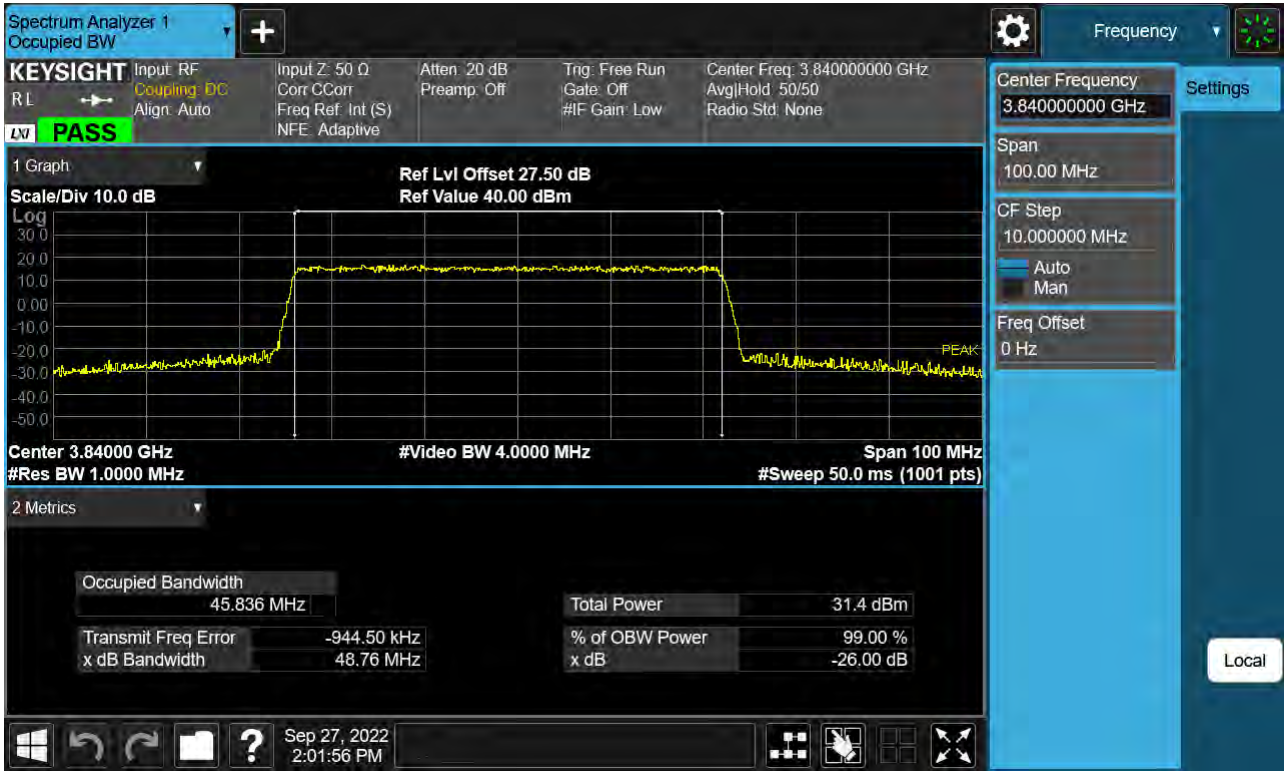

Sub6 n77. Occupied Bandwidth Plot (50 M BW Ch.656000 16QAM)