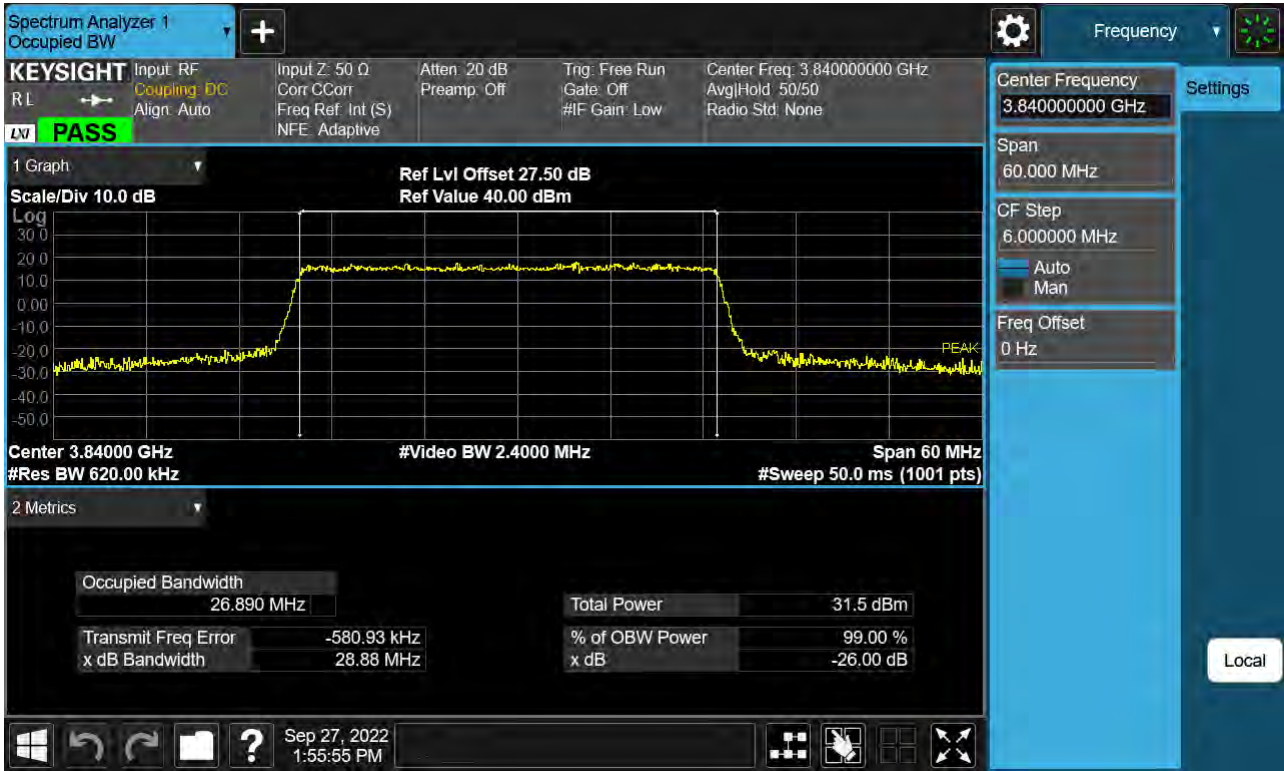

Sub6 n77. Occupied Bandwidth Plot (30 M BW Ch.656000 16QAM)