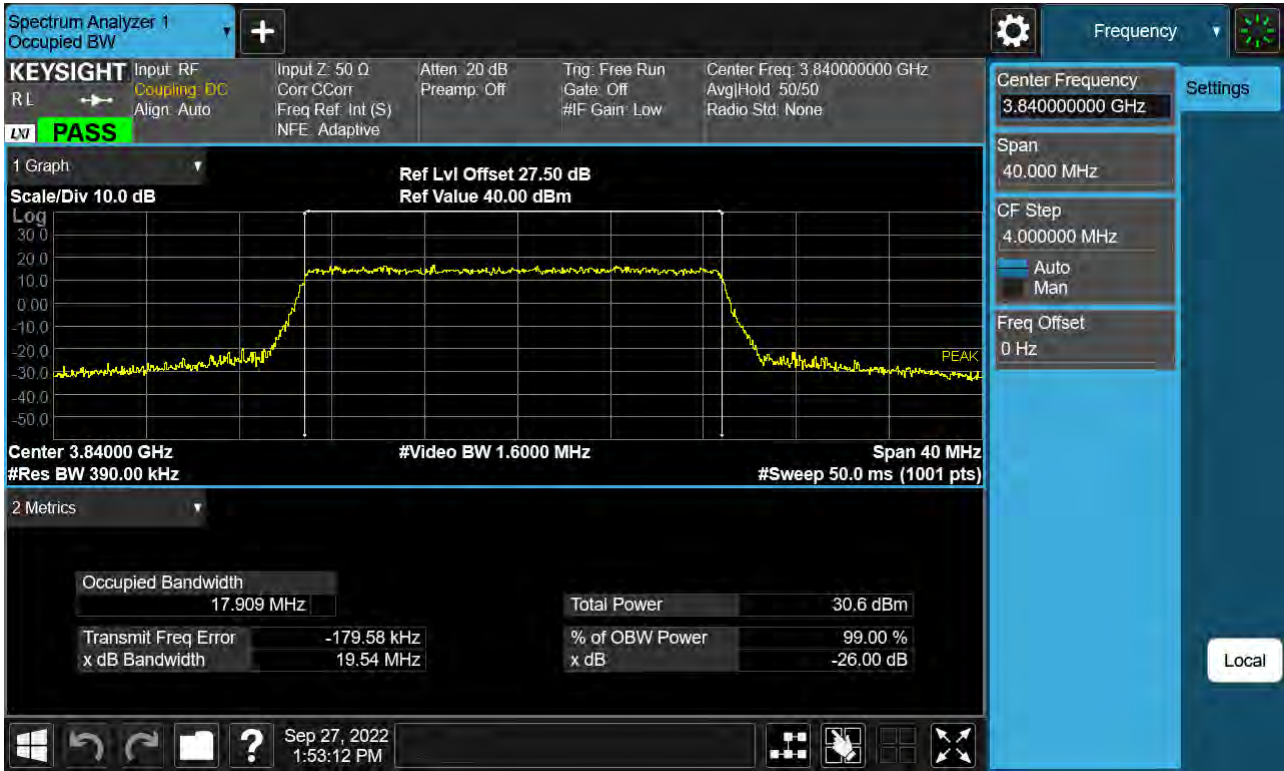

Sub6 n77. Occupied Bandwidth Plot (20 M BW Ch.656000 64QAM)