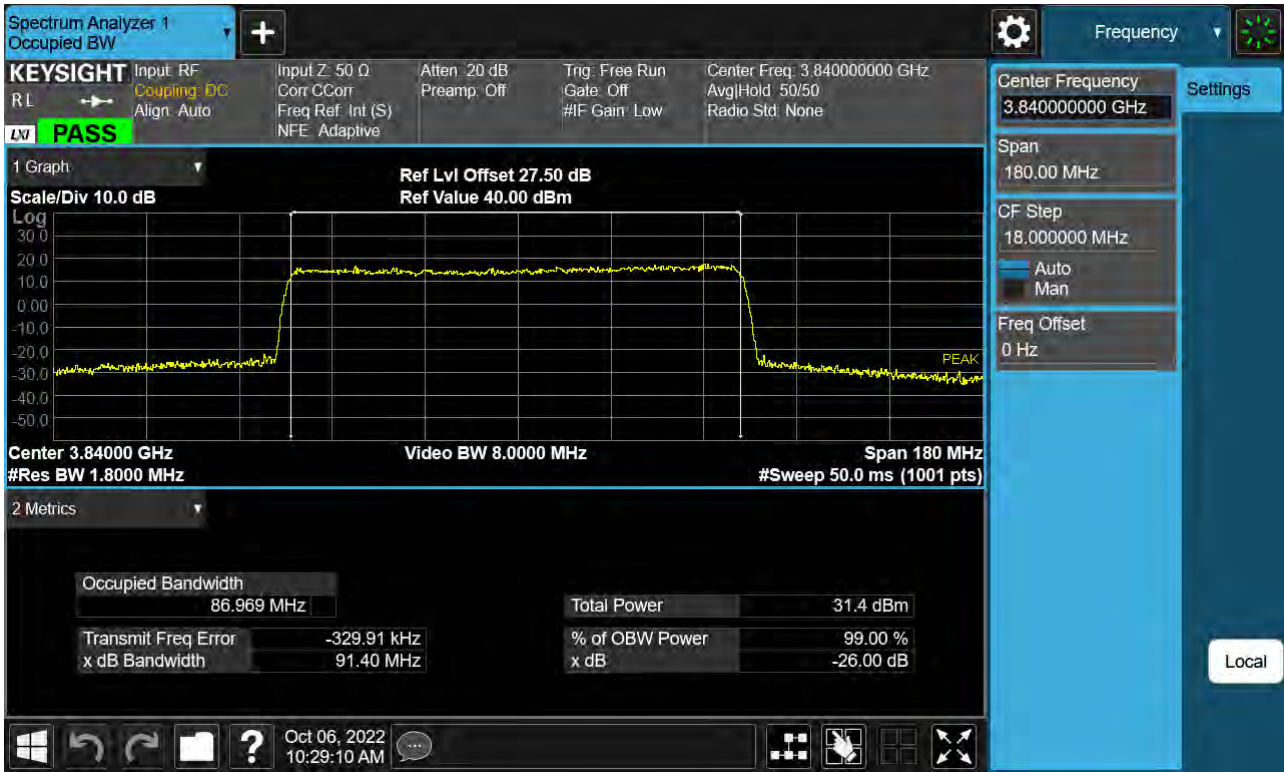

Sub6 n77. Occupied Bandwidth Plot (90 M BW Ch.656000 64QAM)