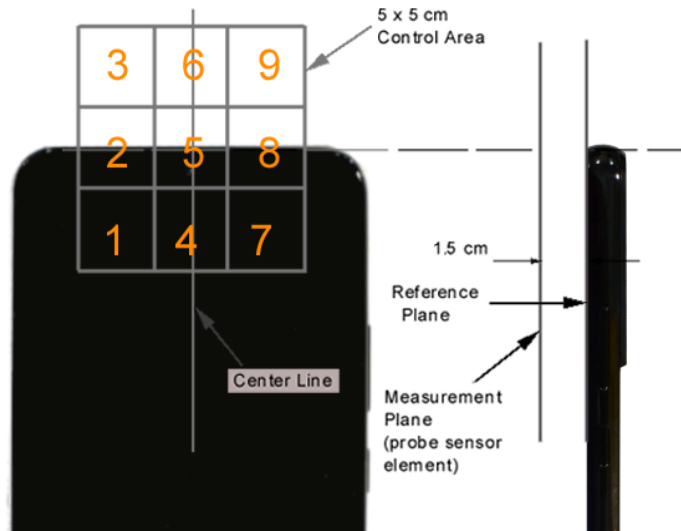

Figure 17-1
Ear Reference Point HAC Phantom Alignment

Figure 17-2
HAC Phantom Plane Alignment

FCC ID: A3LSMS906U	 PCTEST Proud to be part of Samsung	HAC (RF EMISSIONS) TEST REPORT		Approved by: Quality Manager
Filename: 1M2112090151-02.A3L	Test Dates: 10/18/2021	DUT Type: Portable Handset		Page 48 of 49

Figure 17-3 5x5 Scan grid above WD

Figure 17-4 E-Field WD Scan overlay

FCC ID: A3LSMS906U	 PCTEST Proud to be part of  Samsung	HAC (RF EMISSIONS) TEST REPORT	 Samsung	Approved by: Quality Manager
Filename: 1M2112090151-02.A3L	Test Dates: 10/18/2021	DUT Type: Portable Handset	Page 49 of 49	