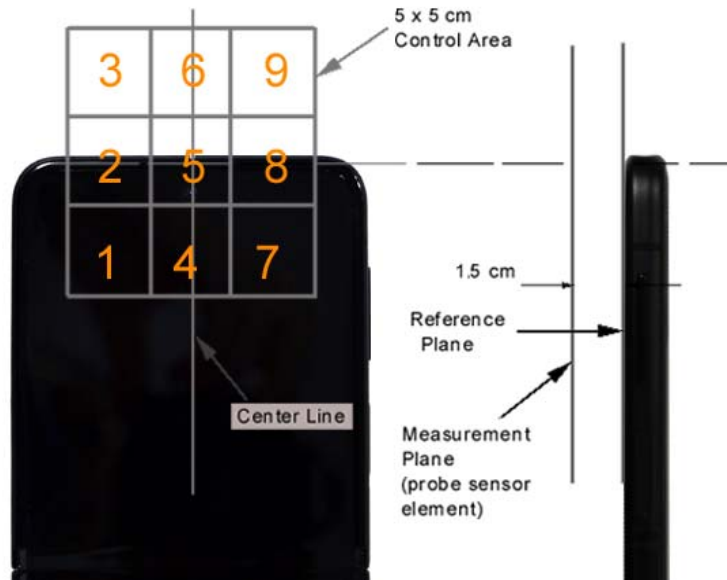

Figure 17-3 5x5 Scan grid above WD

Figure 17-4 E-Field WD Scan overlay

FCC ID: A3LSMS901U	PCTEST Proud to be part of Samsung	HAC (RF EMISSIONS) TEST REPORT	Samsung	Approved by: Quality Manager
Filename: 1M2112090150-02.A3L	Test Dates: 10/18/2021 – 10/19/2021	DUT Type: Portable Handset		Page 50 of 50