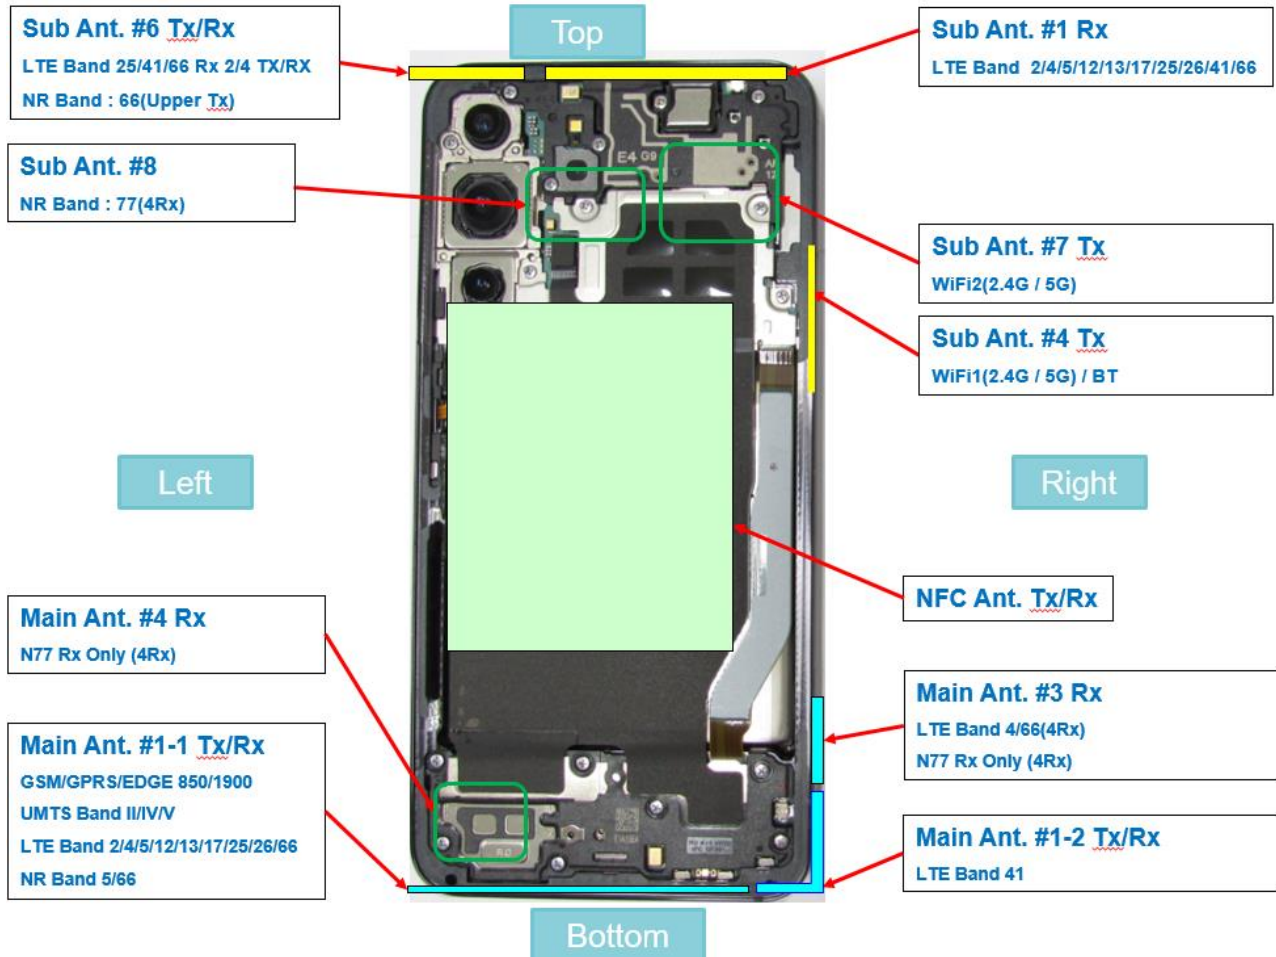

- INTERNAL PHOTOGRAPHS

■ Main / Bluetooth & WLAN Antenna Internal Photo

2. Internal Photo

3. Internal Photo

4. Internal Photo

5. Internal Photo

6. Internal Photo

7. Internal Photo

8. Internal Photo

9. Internal Photo

11. Internal Photo(PCB Rev 0.7A – S.LSI)

12. Internal Photo(PCB Rev 0.7A – Renesas)

13. Internal Photo (PCB Rev 0.7 - Renesas)

14. Internal Photo(PCB Rev 0.7A – S.LSI)

15. Internal Photo(PCB Rev 0.7A – Renesas)

16. Internal Photo

17. Internal Photo