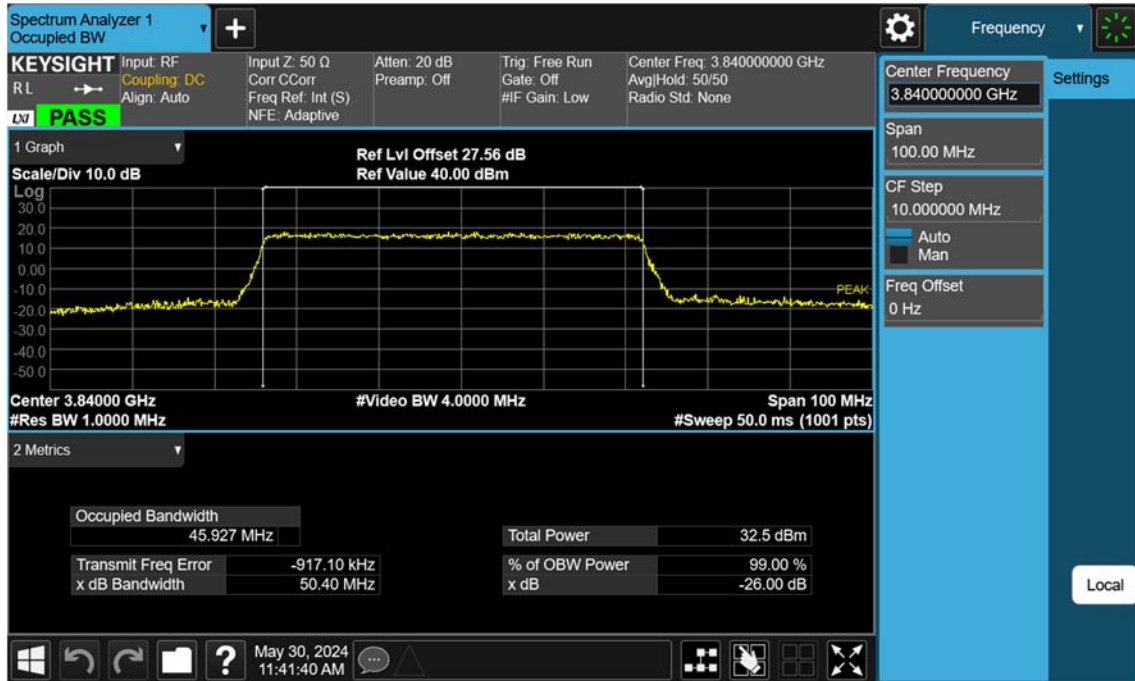

n77(3700~3980 MHz)_50 M_OBW_Mid_16QAM_FullRB