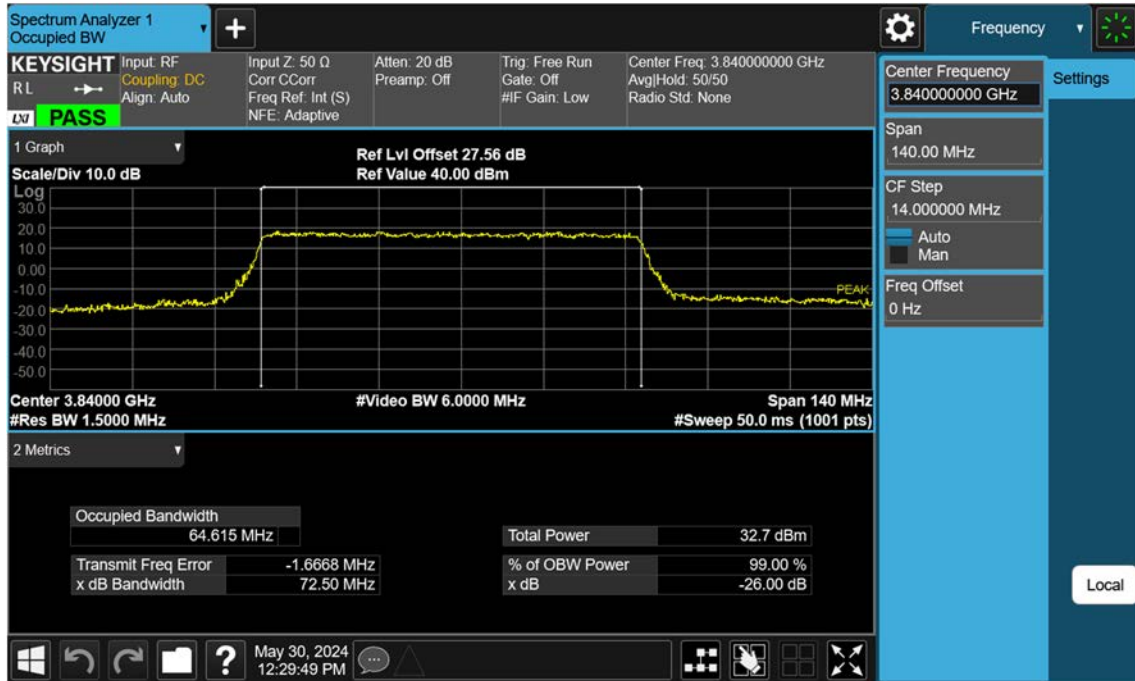

n77(3700~3980 MHz)_70 M_OBW_Mid_16QAM_FullRB