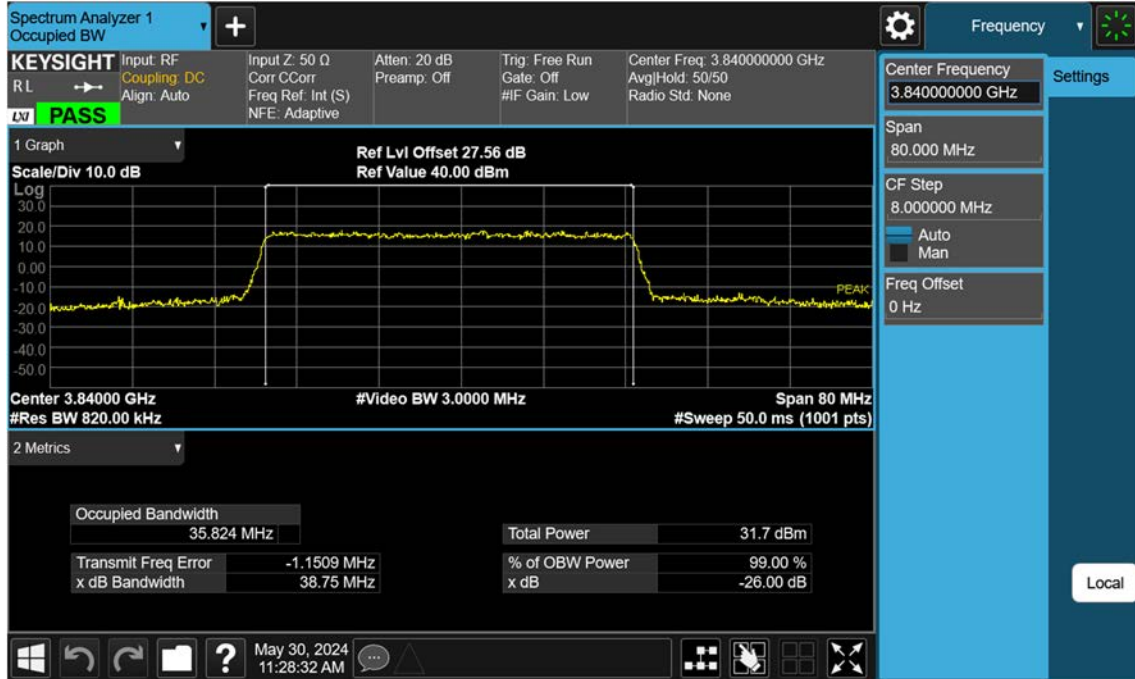

n77(3700~3980 MHz)_40 M_OBW_Mid_64QAM_FullRB