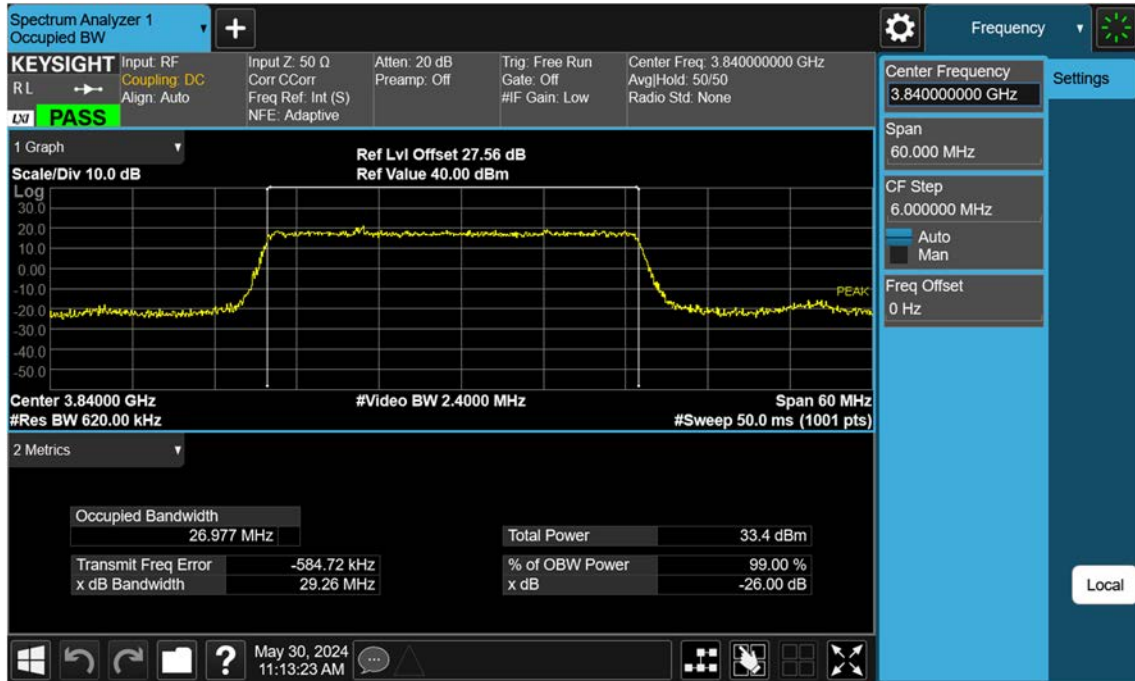

n77(3700~3980 MHz)_25 M_OBW_Mid_QPSK_FullRB

n77(3700~3980 MHz)_25 M_OBW_Mid_16QAM_FullRB

n77(3700~3980 MHz)_25 M_OBW_Mid_64QAM_FullRB

n77(3700~3980 MHz)_25 M_OBW_Mid_256QAM_FullRB

n77(3700~3980 MHz)_30 M_OBW_Mid_BPSK_FullRB