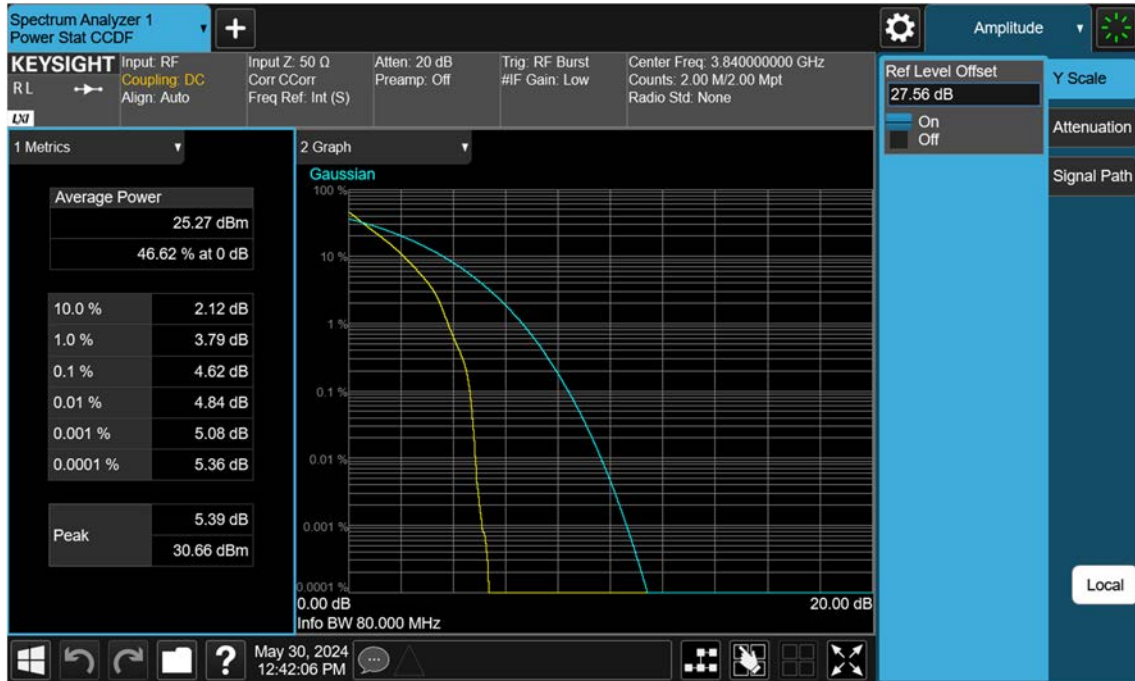

n77(3700~3980 MHz)_70 M_PAR_Mid_QPSK_FullRB

n77(3700~3980 MHz)_70 M_PAR_Mid_16QAM_FullRB

n77(3700~3980 MHz)_70 M_PAR_Mid_64QAM_FullRB

n77(3700~3980 MHz)_70 M_PAR_Mid_256QAM_FullRB

n77(3700~3980 MHz)_80 M_PAR_Mid_BPSK_FullRB