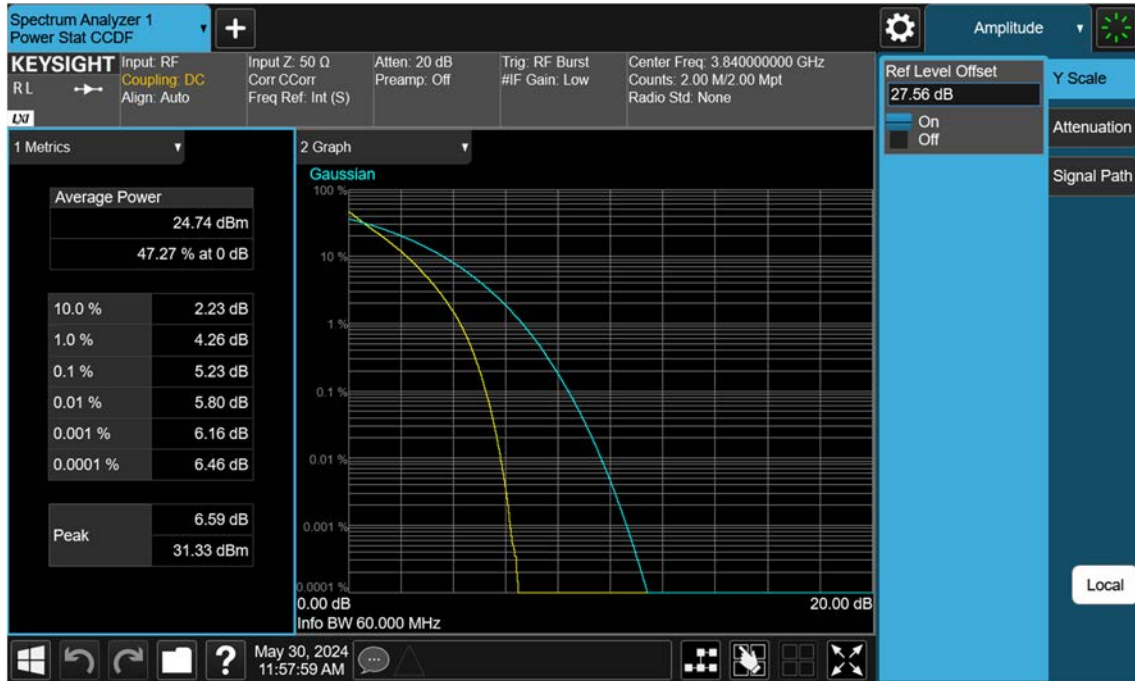

n77(3700~3980 MHz)_60 M_PAR_Mid_QPSK_FullRB