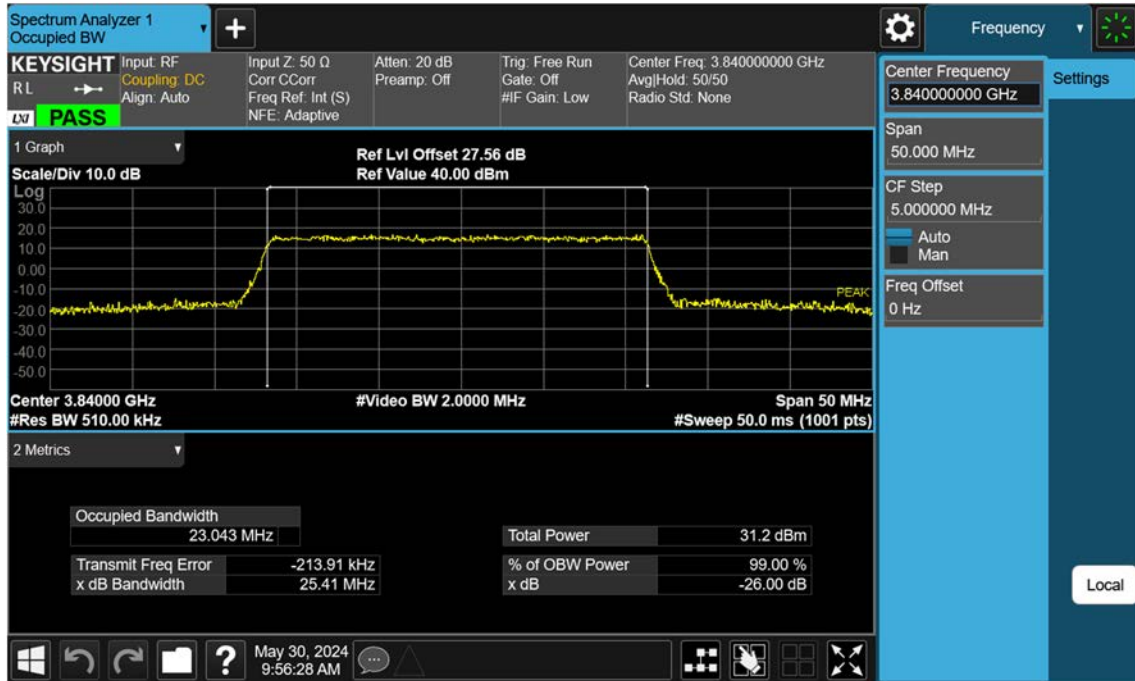

n77(3700~3980 MHz)_25 M_OBW_Mid_64QAM_FullRB