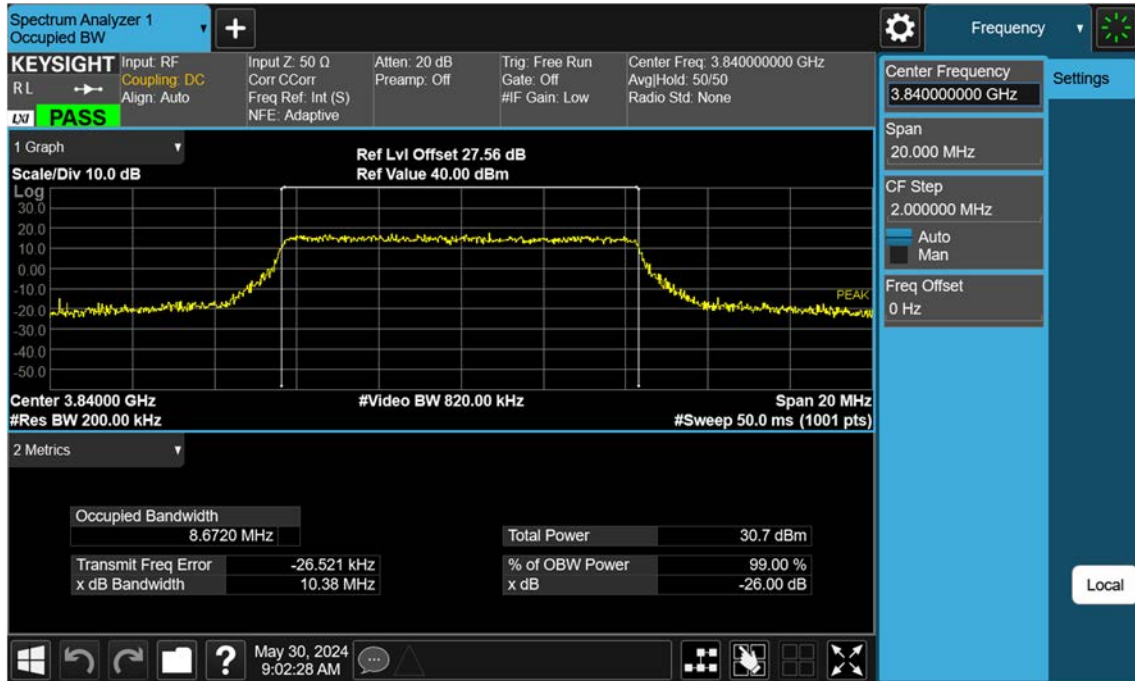

n77(3700~3980 MHz)_10 M_OBW_Mid_64QAM_FullRB