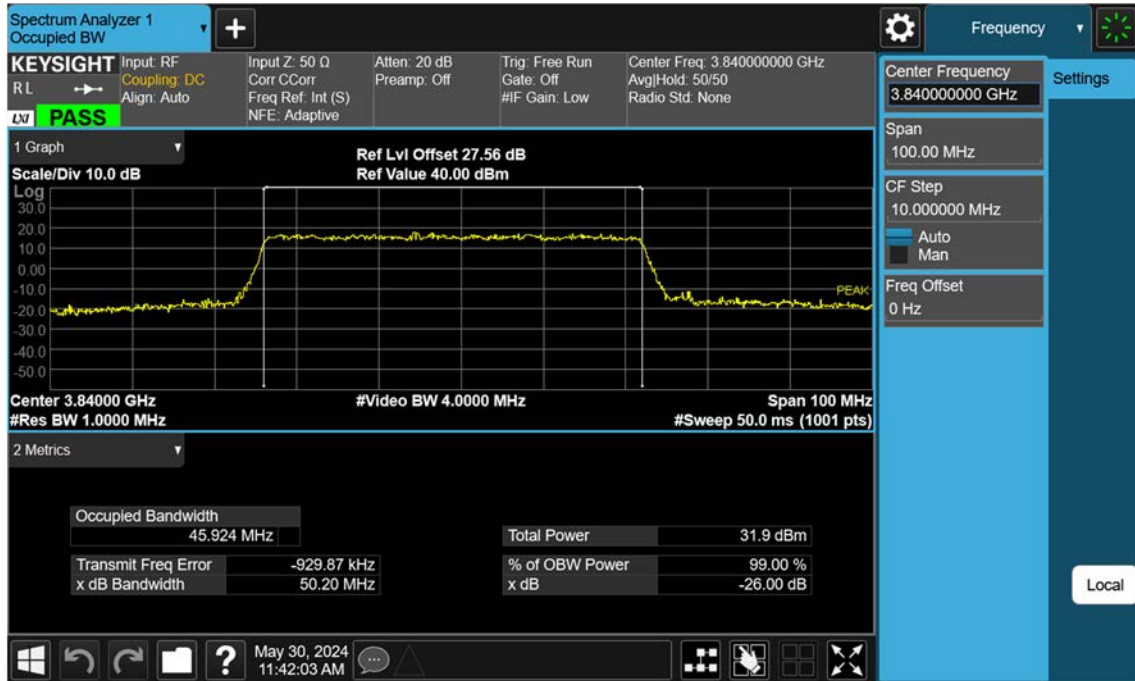

n77(3700~3980 MHz)_50 M_OBW_Mid_64QAM_FullRB