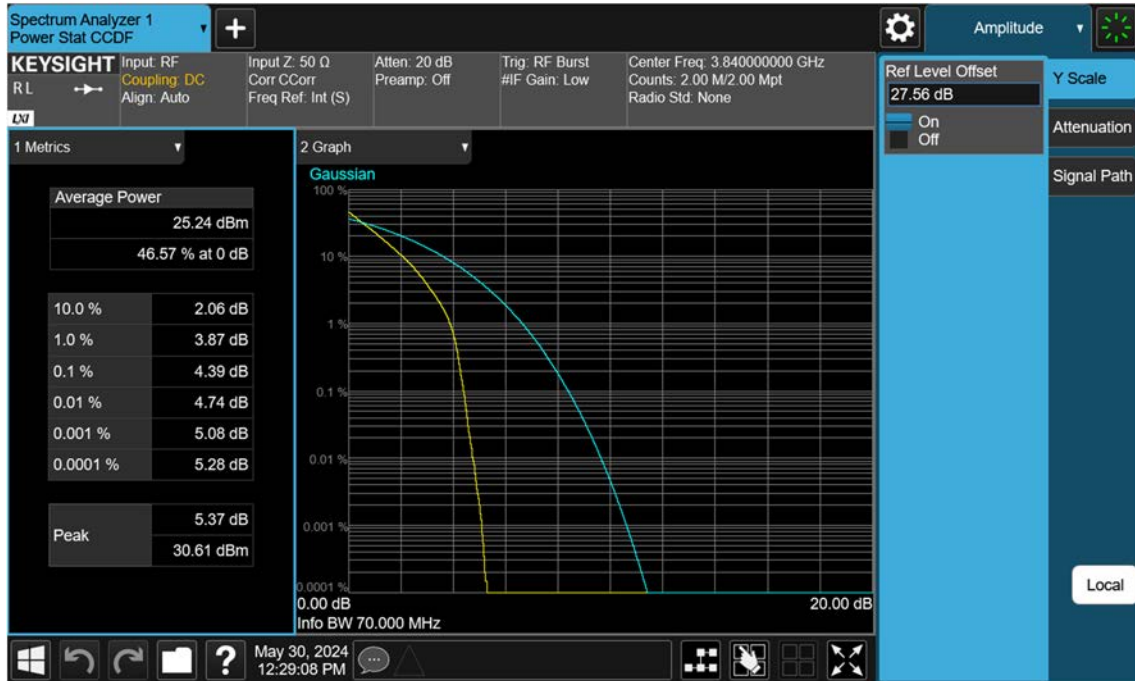

n77(3700~3980 MHz)_60 M_PAR_Mid_QPSK_FullRB

n77(3700~3980 MHz)_60 M_PAR_Mid_16QAM_FullRB

n77(3700~3980 MHz)_60 M_PAR_Mid_64QAM_FullRB

n77(3700~3980 MHz)_60 M_PAR_Mid_256QAM_FullRB

n77(3700~3980 MHz)_70 M_PAR_Mid_BPSK_FullRB