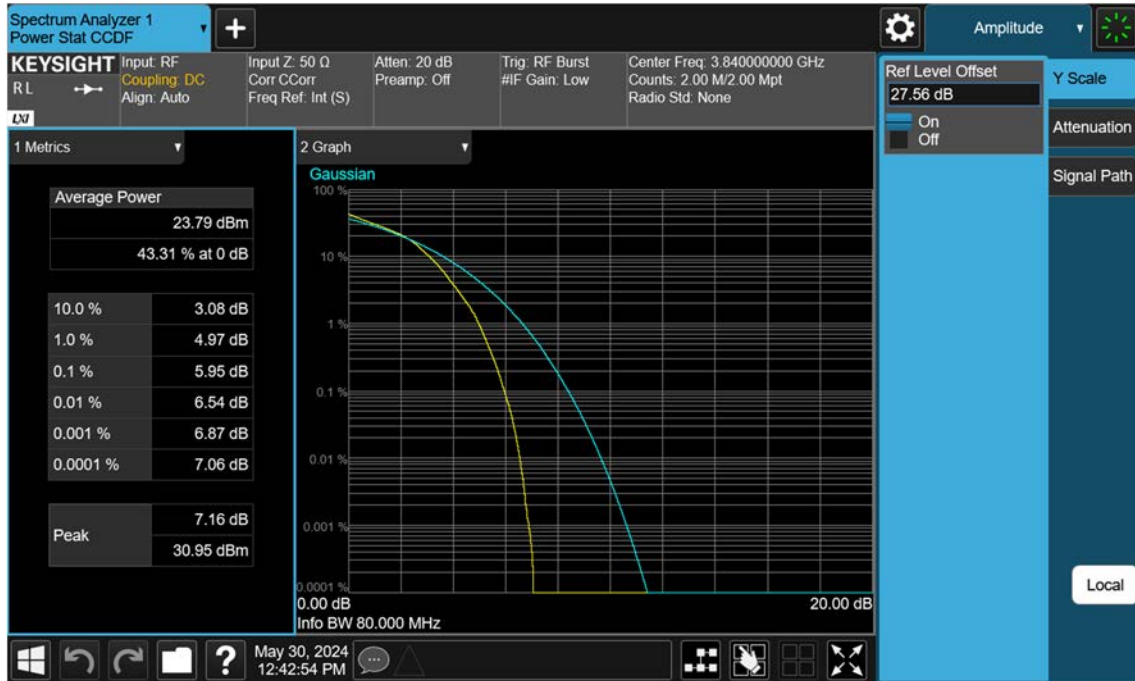

n77(3700~3980 MHz)_80 M_PAR_Mid_16QAM_FullRB