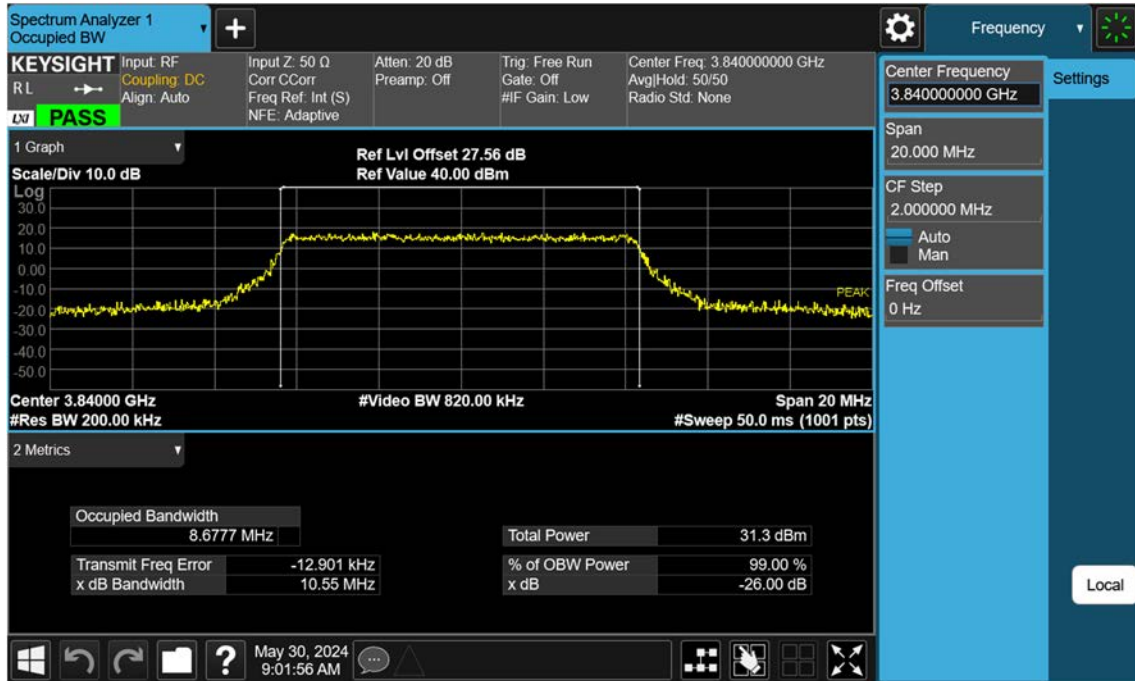

n77(3700~3980 MHz)_10 M_OBW_Mid_16QAM_FullRB