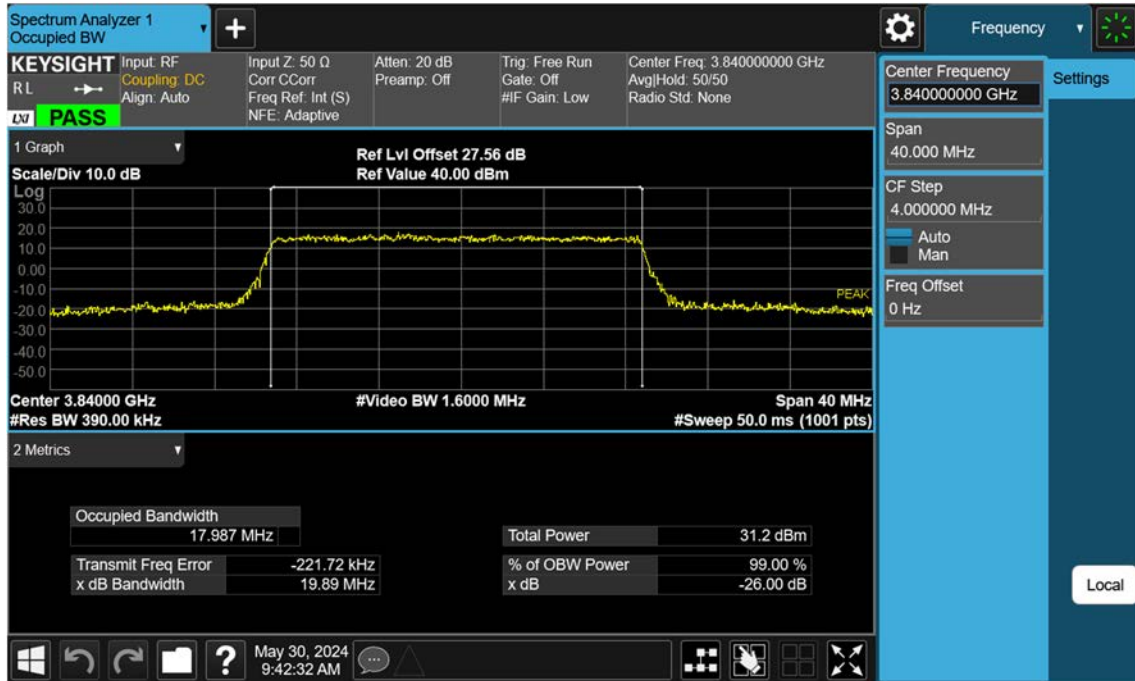

n77(3700~3980 MHz)_20 M_OBW_Mid_64QAM_FullRB