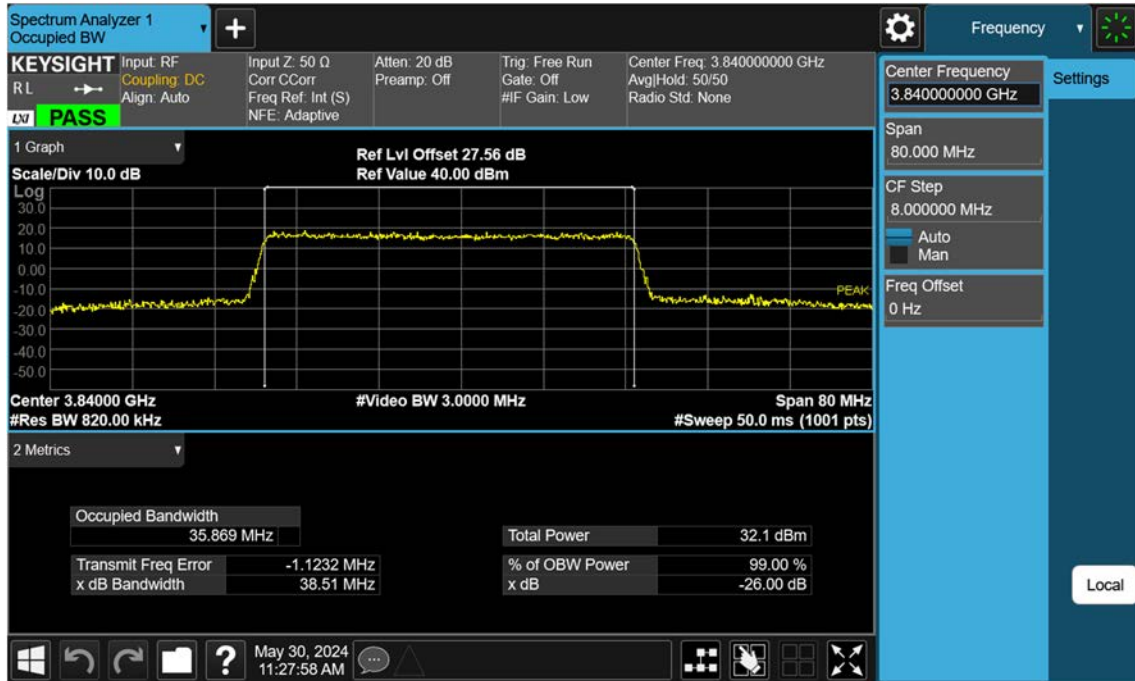

n77(3700~3980 MHz)_40 M_OBW_Mid_16QAM_FullRB