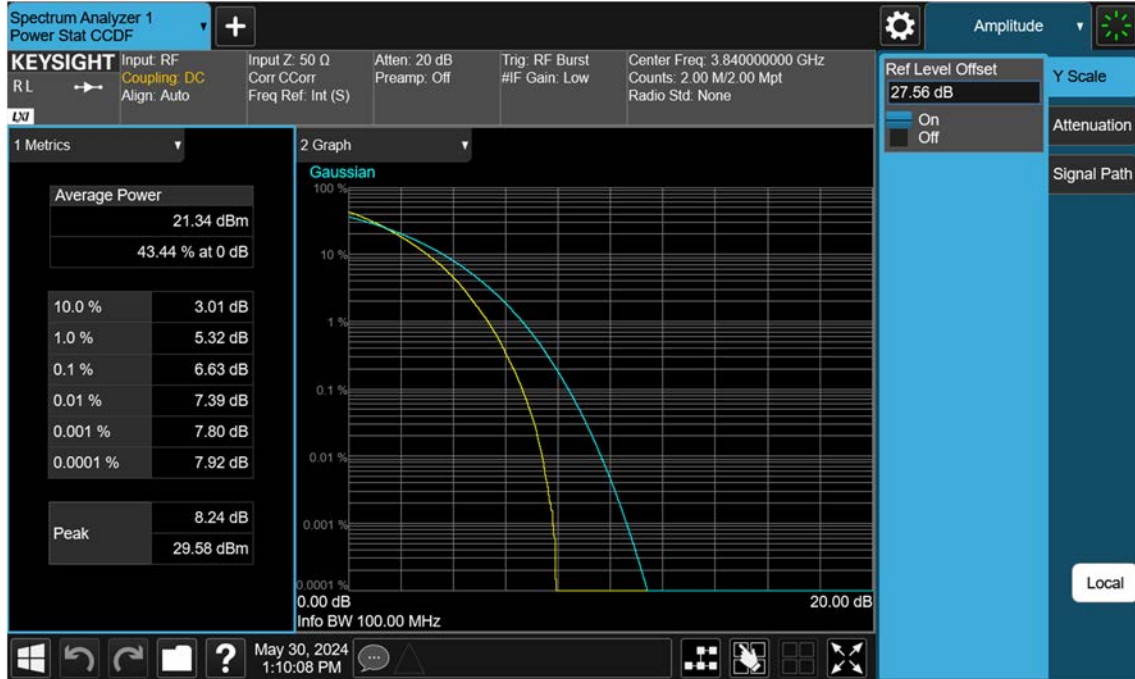

n77(3700~3980 MHz)_100 M_PAR_Mid_QPSK_FullRB

n77(3700~3980 MHz)_100 M_PAR_Mid_16QAM_FullRB

n77(3700~3980 MHz)_100 M_PAR_Mid_64QAM_FullRB

n77(3700~3980 MHz)_100 M_PAR_Mid_256QAM_FullRB

n77(3700~3980 MHz)_10 M_OBW_Mid_BPSK_FullRB