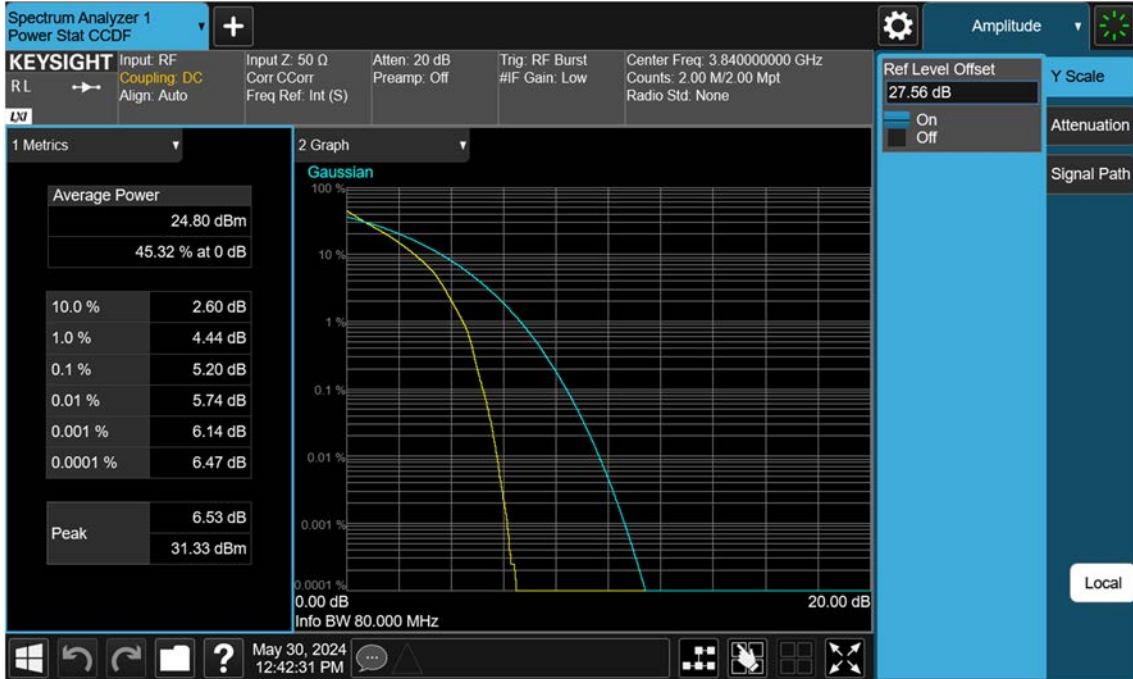

n77(3700~3980 MHz)_80 M_PAR_Mid_QPSK_FullRB