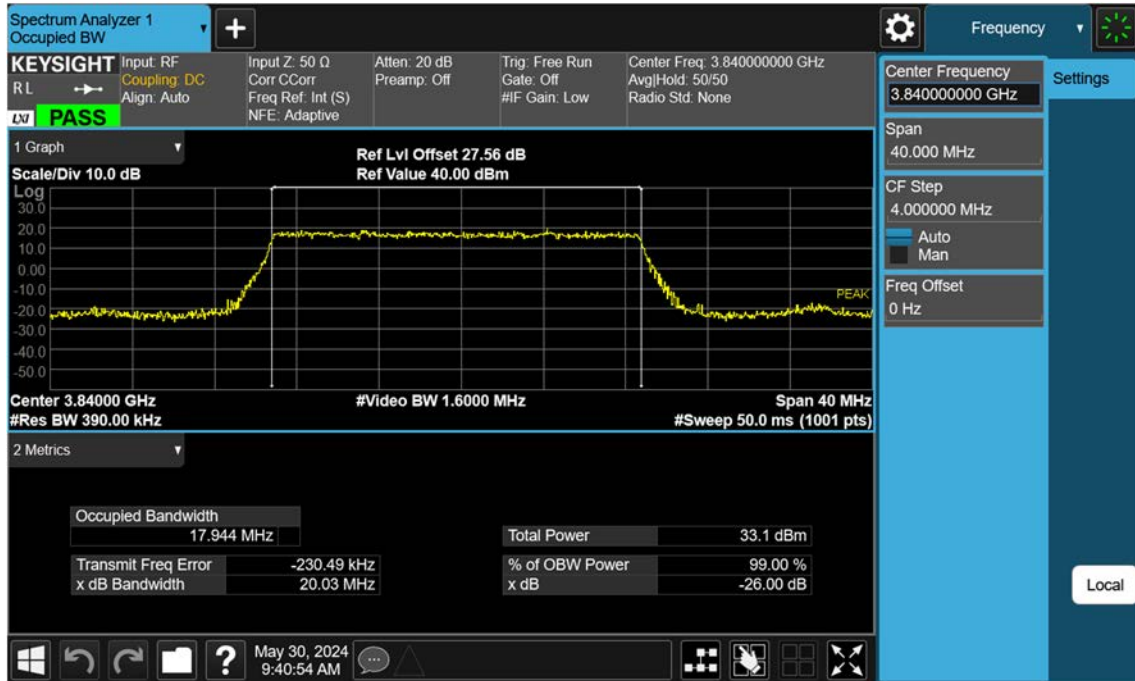

n77(3700~3980 MHz)_15 M_OBW_Mid_QPSK_FullRB

n77(3700~3980 MHz)_15 M_OBW_Mid_16QAM_FullRB

n77(3700~3980 MHz)_15 M_OBW_Mid_64QAM_FullRB

n77(3700~3980 MHz)_15 M_OBW_Mid_256QAM_FullRB

n77(3700~3980 MHz)_20 M_OBW_Mid_BPSK_FullRB