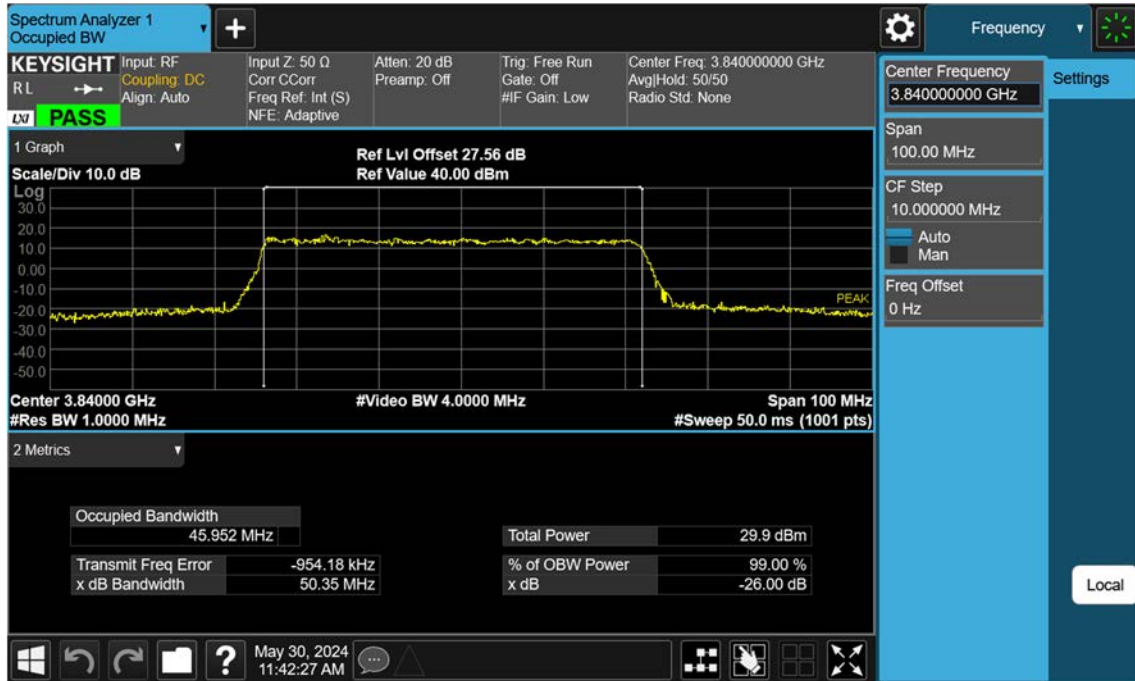

n77(3700~3980 MHz)_50 M_OBW_Mid_QPSK_FullRB

n77(3700~3980 MHz)_50 M_OBW_Mid_16QAM_FullRB

n77(3700~3980 MHz)_50 M_OBW_Mid_64QAM_FullRB

n77(3700~3980 MHz)_50 M_OBW_Mid_256QAM_FullRB

n77(3700~3980 MHz)_60 M_OBW_Mid_BPSK_FullRB