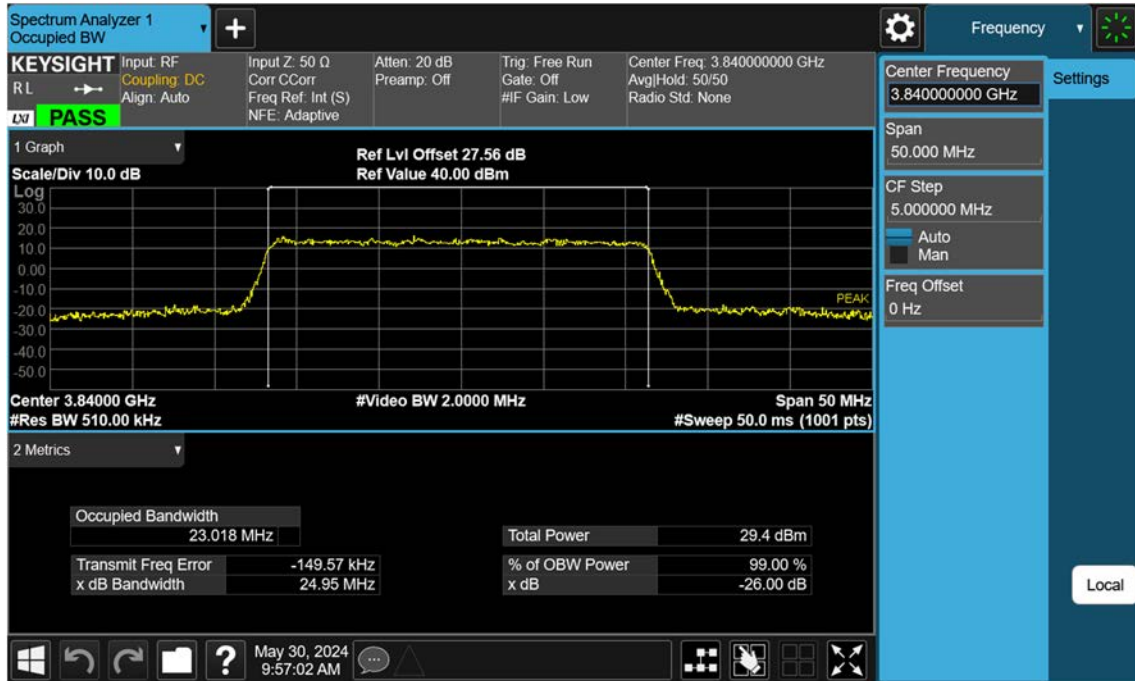

n77(3700~3980 MHz)_25 M_OBW_Mid_QPSK_FullRB

n77(3700~3980 MHz)_25 M_OBW_Mid_16QAM_FullRB

n77(3700~3980 MHz)_25 M_OBW_Mid_64QAM_FullRB

n77(3700~3980 MHz)_25 M_OBW_Mid_256QAM_FullRB

n77(3700~3980 MHz)_30 M_OBW_Mid_BPSK_FullRB