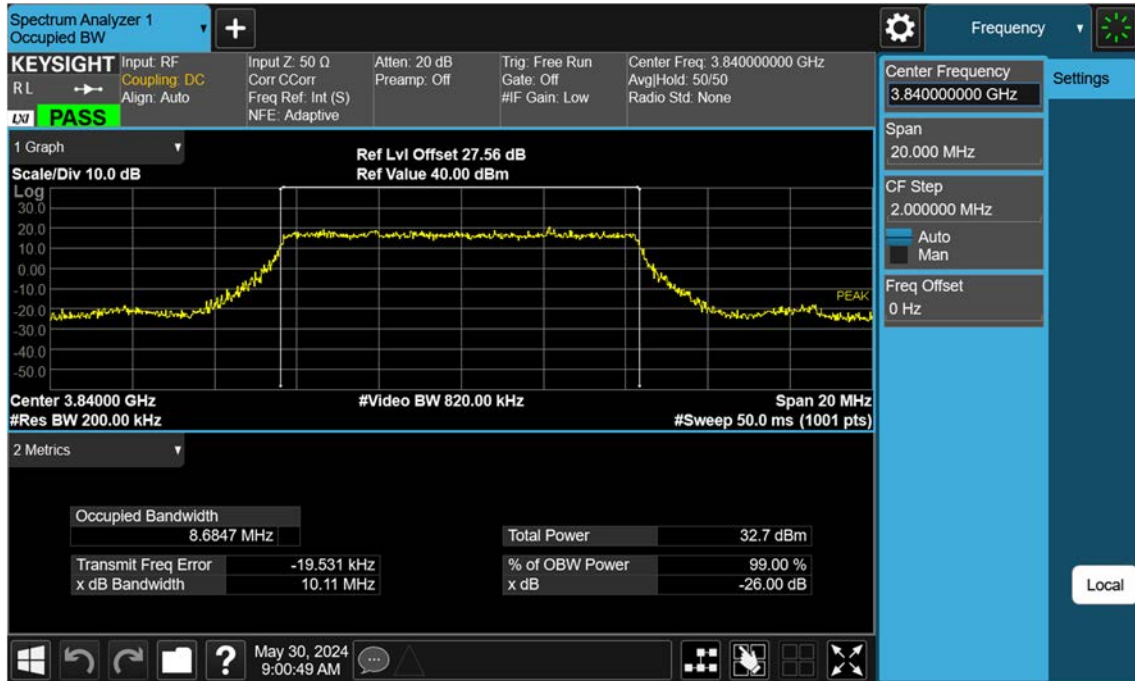

n77(3700~3980 MHz)_100 M_PAR_Mid_QPSK_FullRB

n77(3700~3980 MHz)_100 M_PAR_Mid_16QAM_FullRB

n77(3700~3980 MHz)_100 M_PAR_Mid_64QAM_FullRB

n77(3700~3980 MHz)_100 M_PAR_Mid_256QAM_FullRB

n77(3700~3980 MHz)_10 M_OBW_Mid_BPSK_FullRB