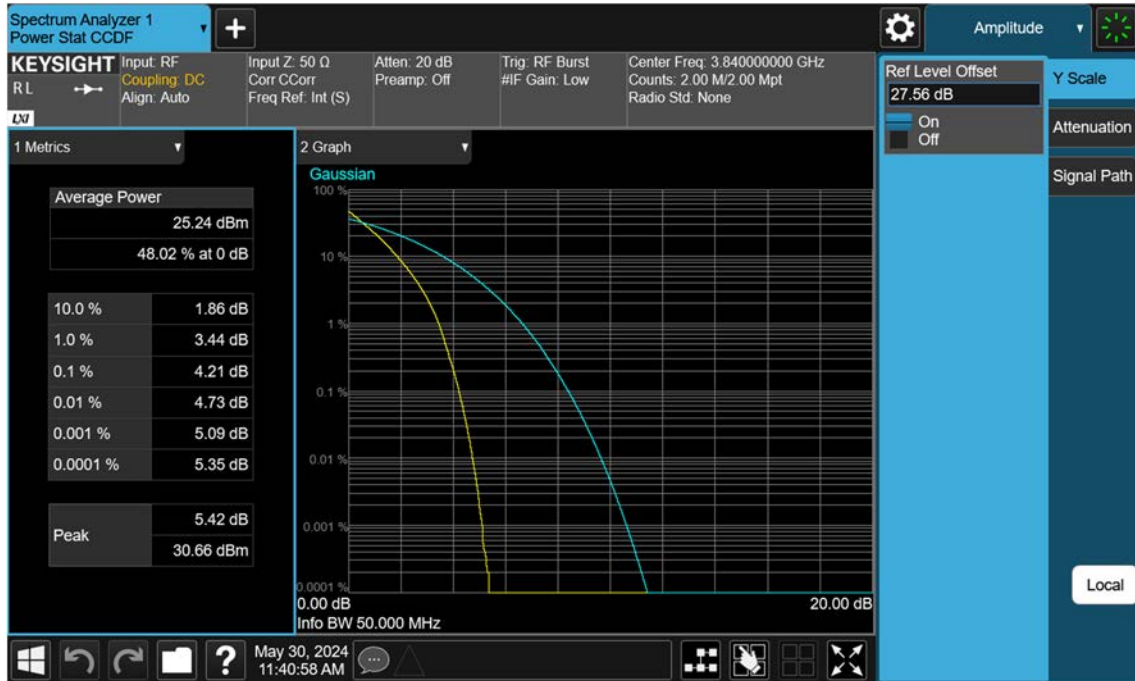

n77(3700~3980 MHz)_40 M_PAR_Mid_QPSK_FullRB

n77(3700~3980 MHz)_40 M_PAR_Mid_16QAM_FullRB

n77(3700~3980 MHz)_40 M_PAR_Mid_64QAM_FullRB

n77(3700~3980 MHz)_40 M_PAR_Mid_256QAM_FullRB

n77(3700~3980 MHz)_50 M_PAR_Mid_BPSK_FullRB