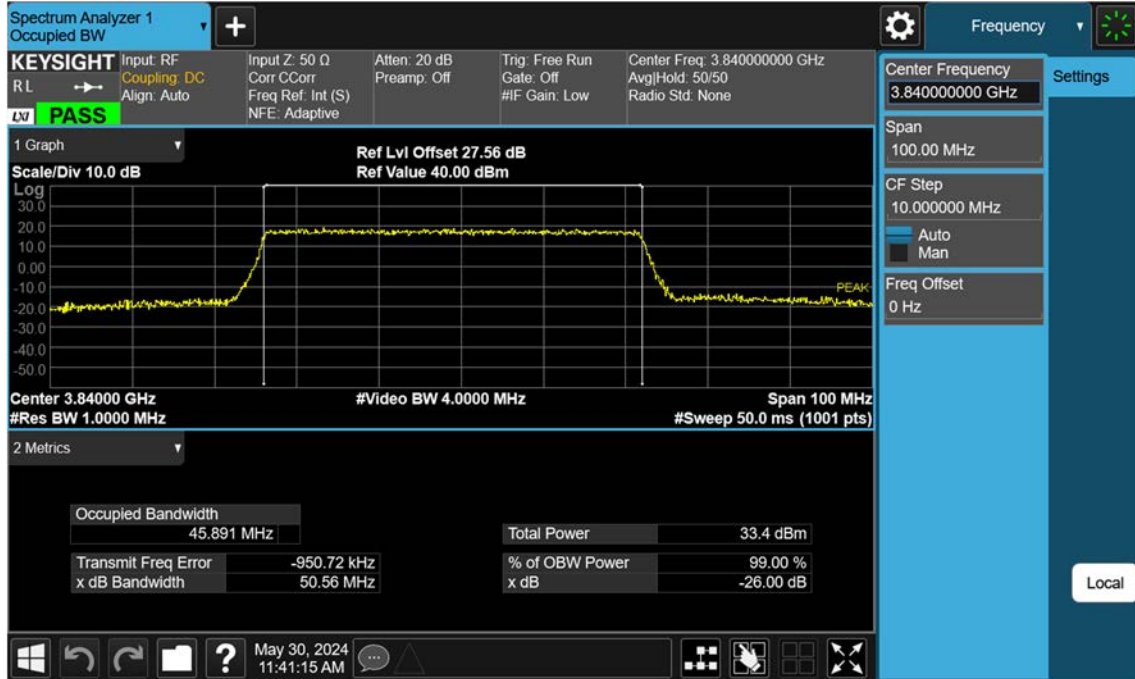

n77(3700~3980 MHz)_50 M_OBW_Mid_QPSK_FullRB