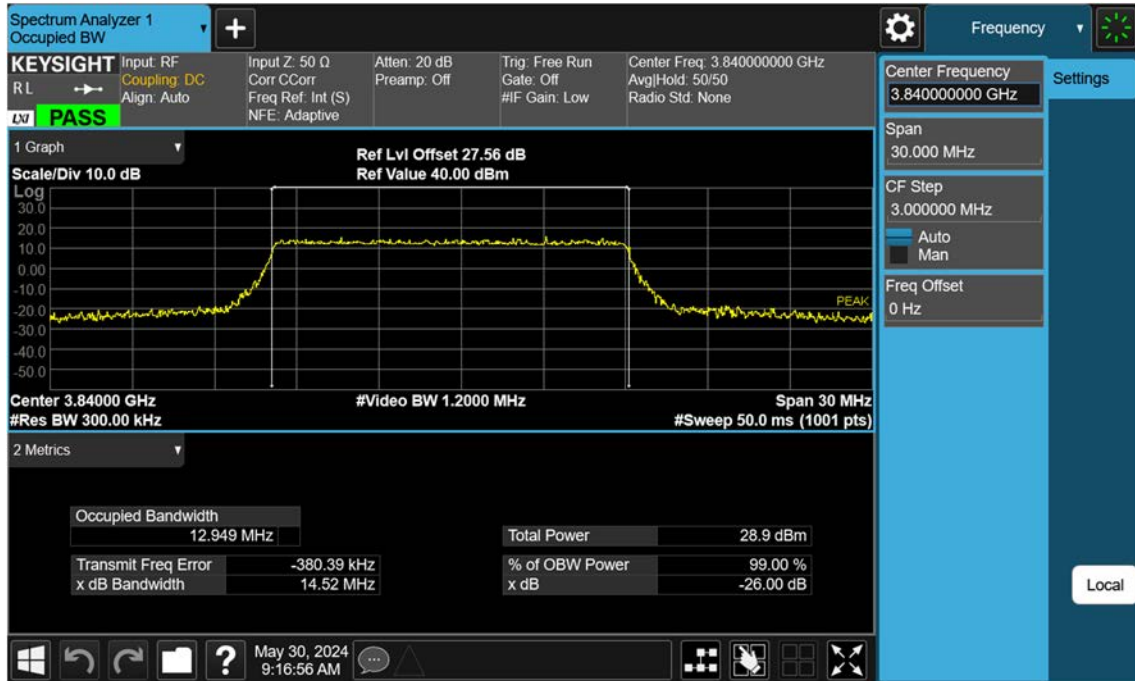

n77(3700~3980 MHz)_15 M_OBW_Mid_QPSK_FullRB

n77(3700~3980 MHz)_15 M_OBW_Mid_16QAM_FullRB

n77(3700~3980 MHz)_15 M_OBW_Mid_64QAM_FullRB

n77(3700~3980 MHz)_15 M_OBW_Mid_256QAM_FullRB

n77(3700~3980 MHz)_20 M_OBW_Mid_BPSK_FullRB