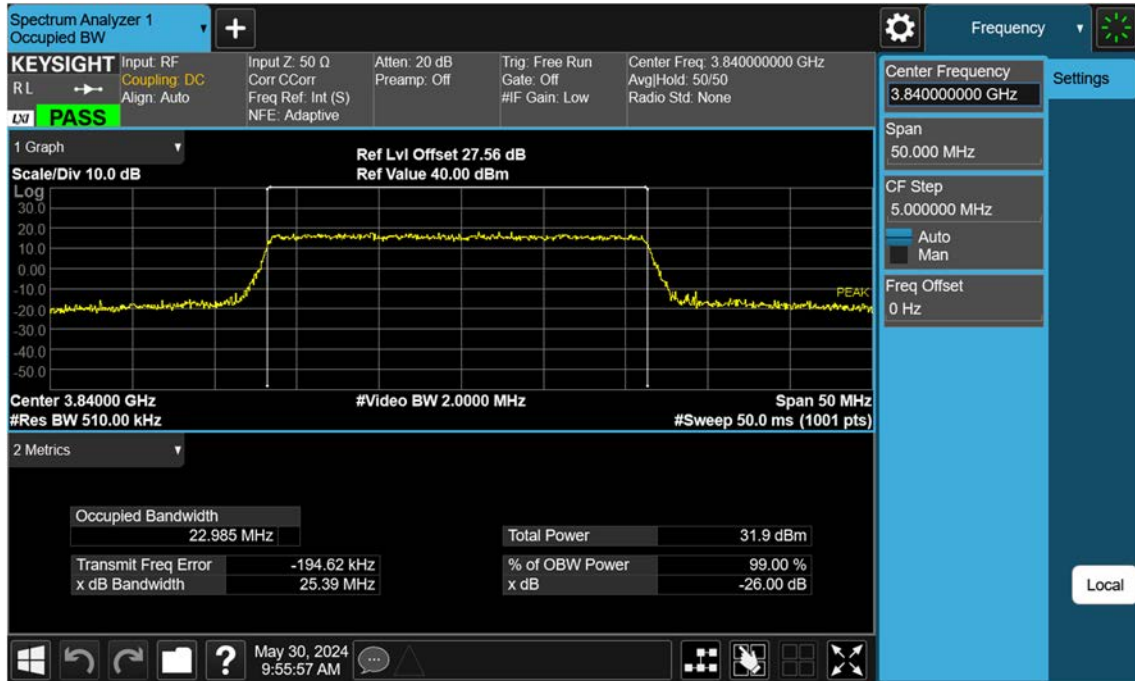

n77(3700~3980 MHz)_25 M_OBW_Mid_16QAM_FullRB