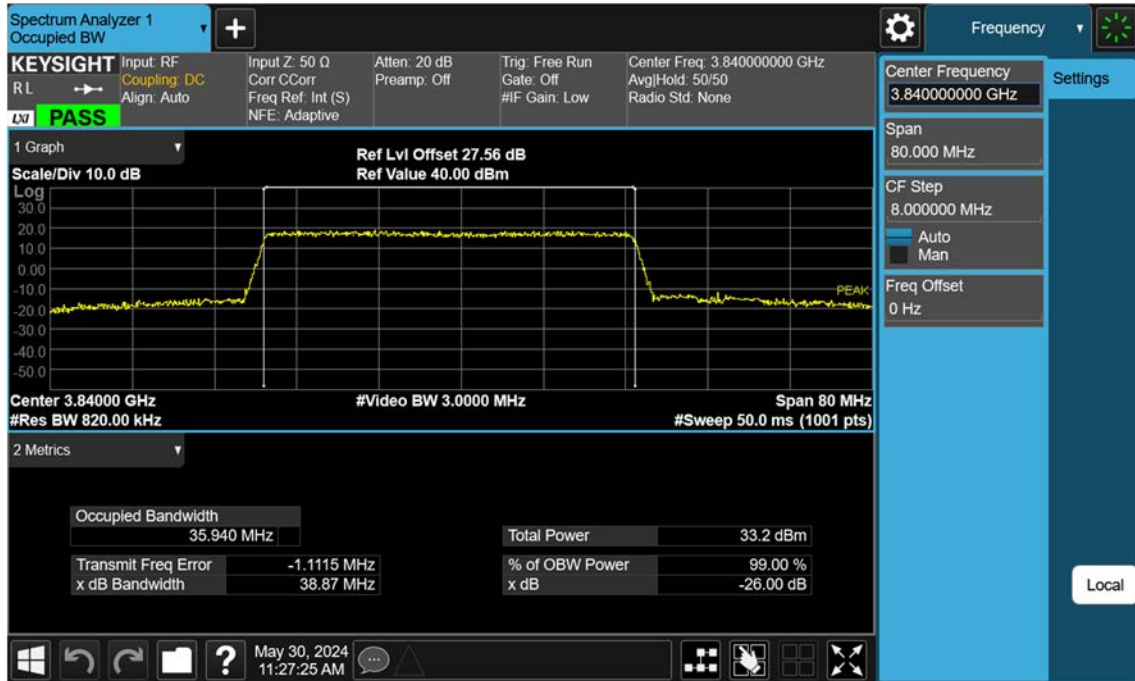

n77(3700~3980 MHz)_40 M_OBW_Mid_QPSK_FullRB