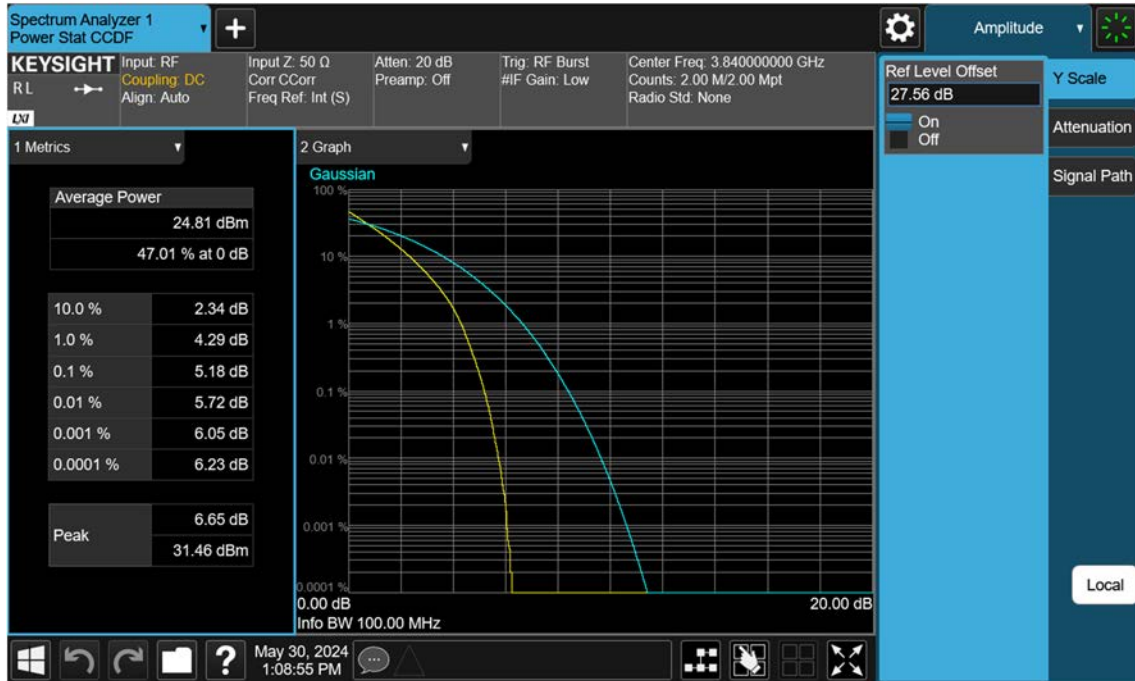

n77(3700~3980 MHz)_100 M_PAR_Mid_QPSK_FullRB