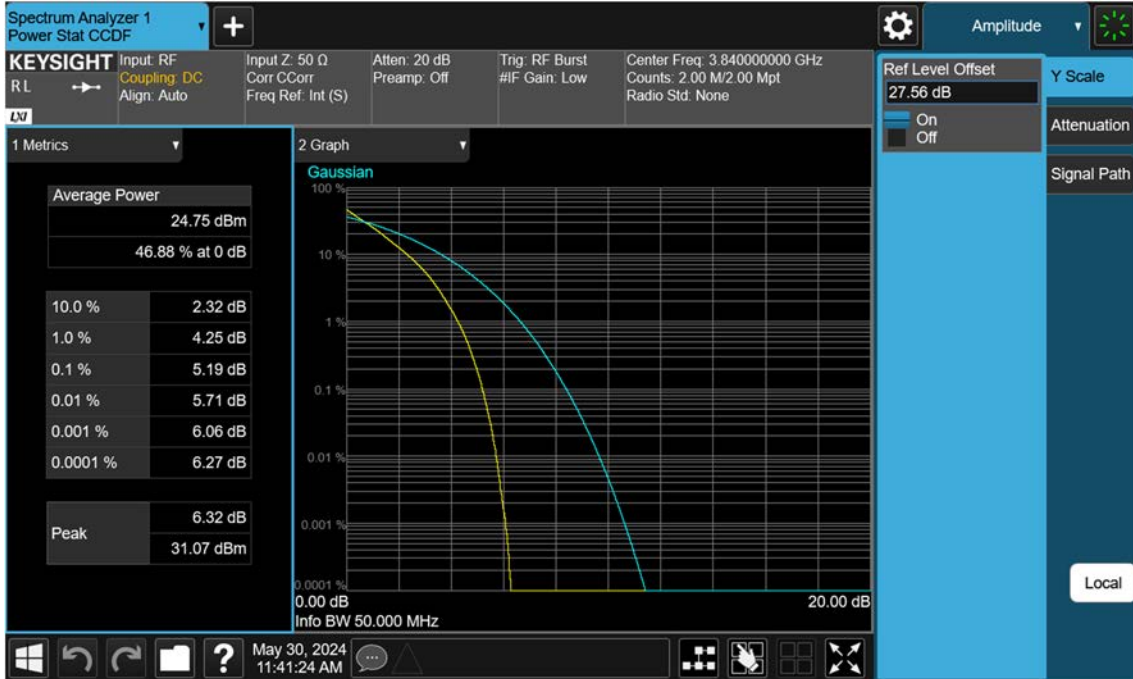

n77(3700~3980 MHz)_50 M_PAR_Mid_QPSK_FullRB