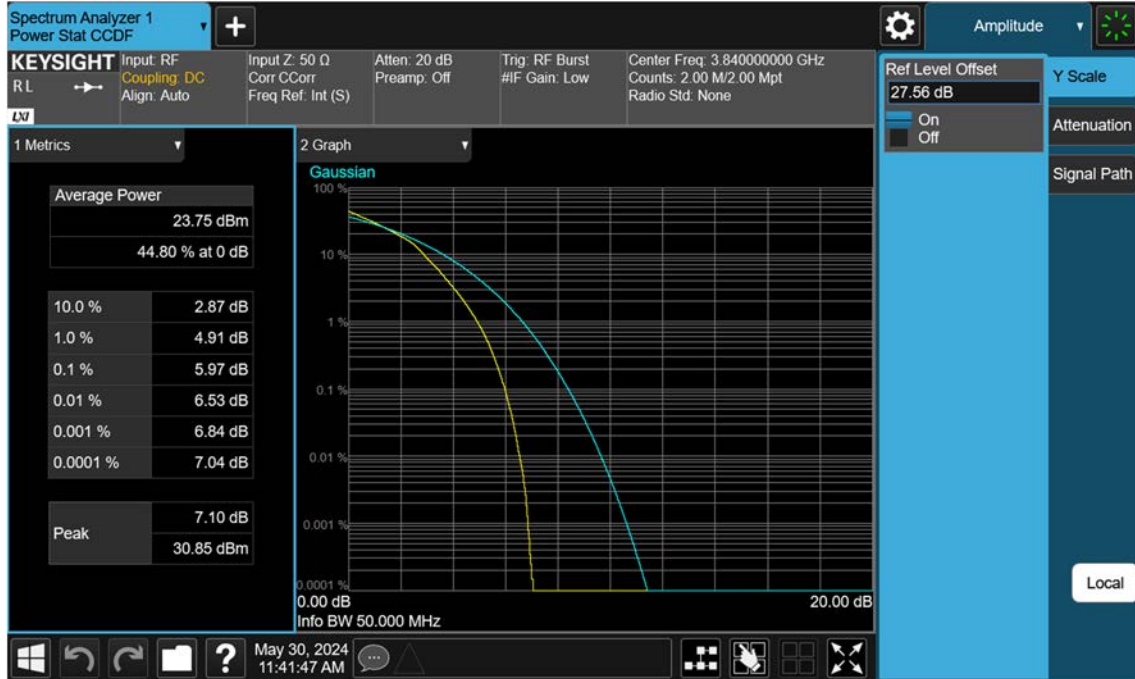

n77(3700~3980 MHz)_50 M_PAR_Mid_16QAM_FullRB