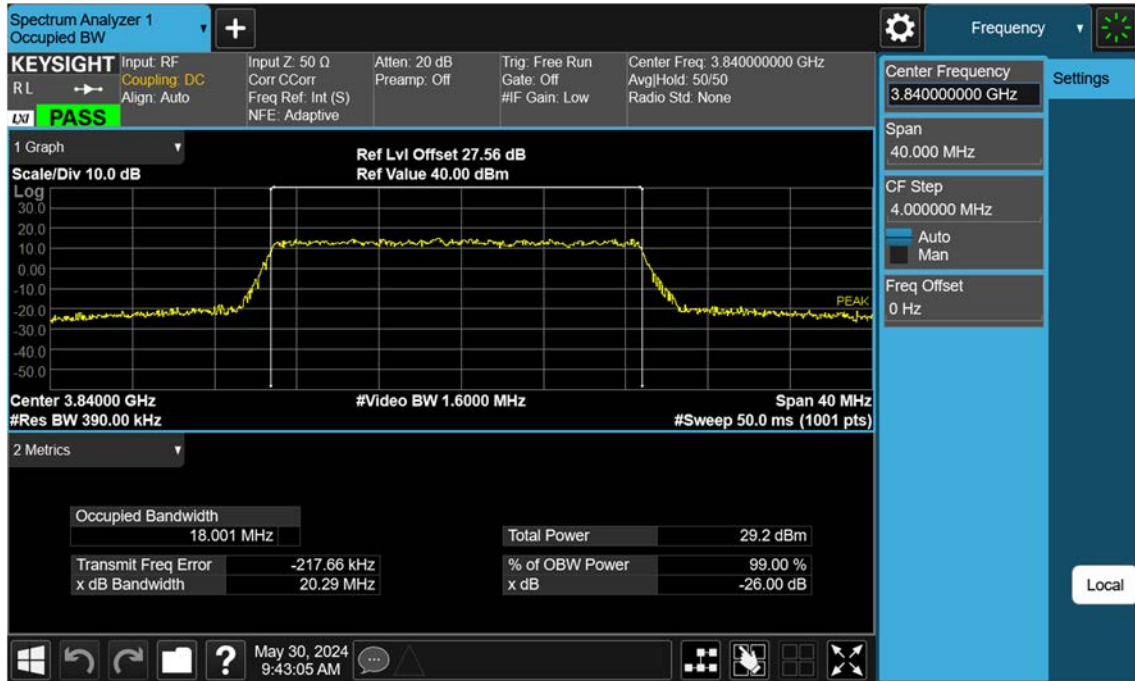

n77(3700~3980 MHz)_20 M_OBW_Mid_QPSK_FullRB

n77(3700~3980 MHz)_20 M_OBW_Mid_16QAM_FullRB

n77(3700~3980 MHz)_20 M_OBW_Mid_64QAM_FullRB

n77(3700~3980 MHz)_20 M_OBW_Mid_256QAM_FullRB

n77(3700~3980 MHz)_25 M_OBW_Mid_BPSK_FullRB