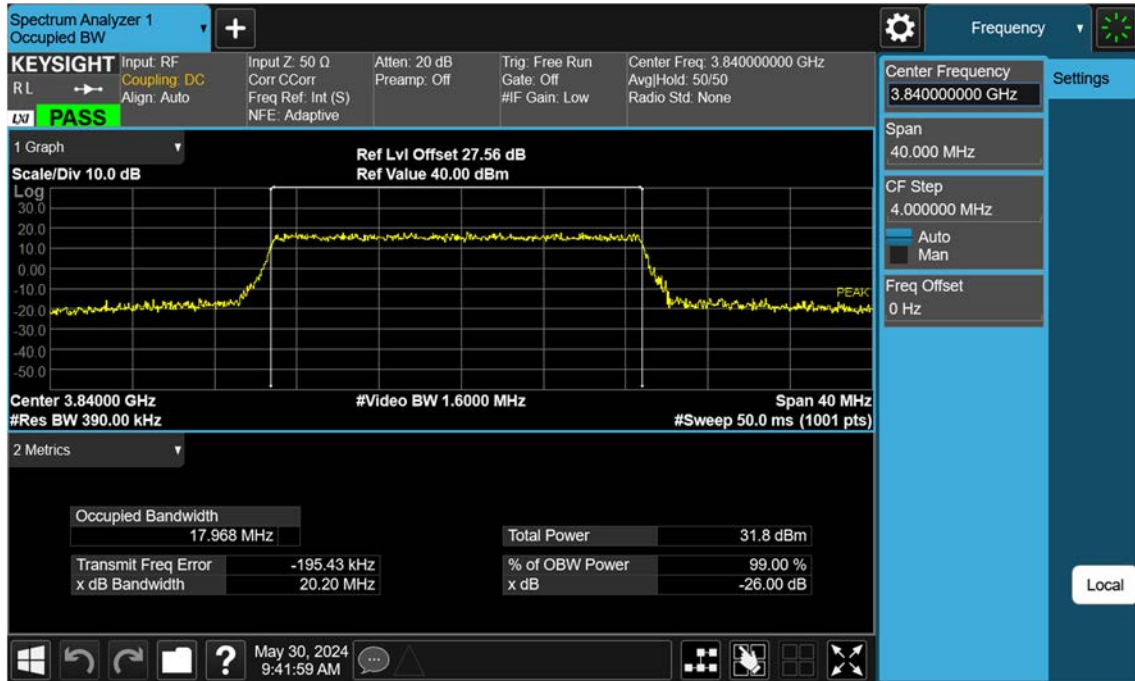

n77(3700~3980 MHz)_20 M_OBW_Mid_16QAM_FullRB