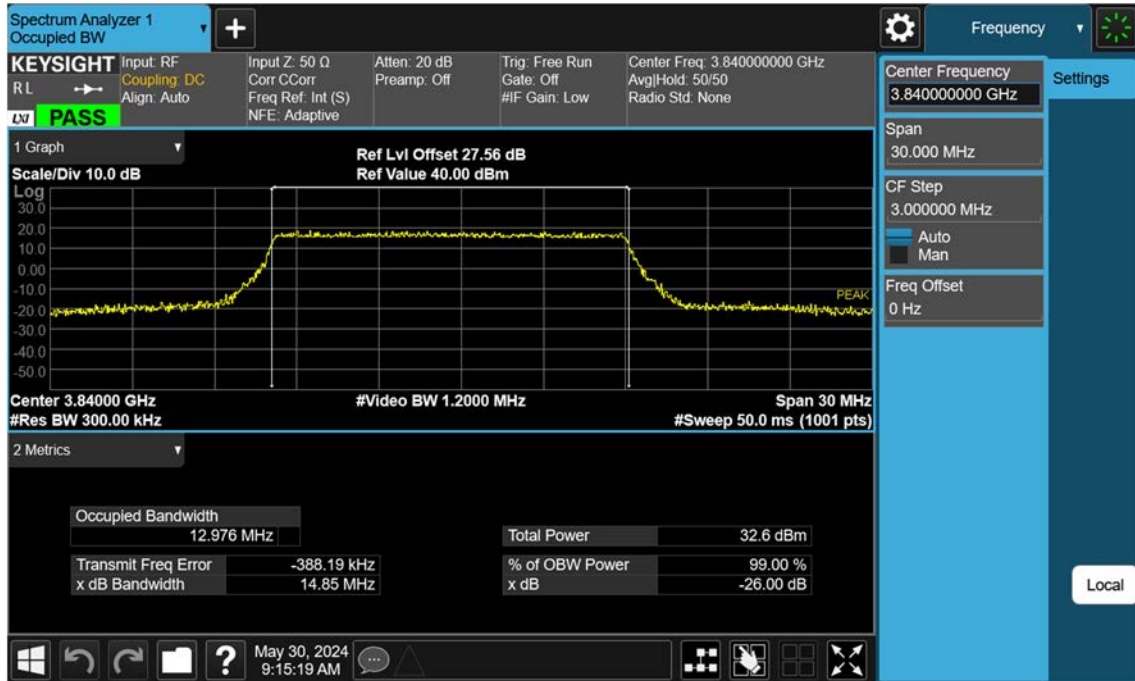

n77(3700~3980 MHz)_15 M_OBW_Mid_QPSK_FullRB