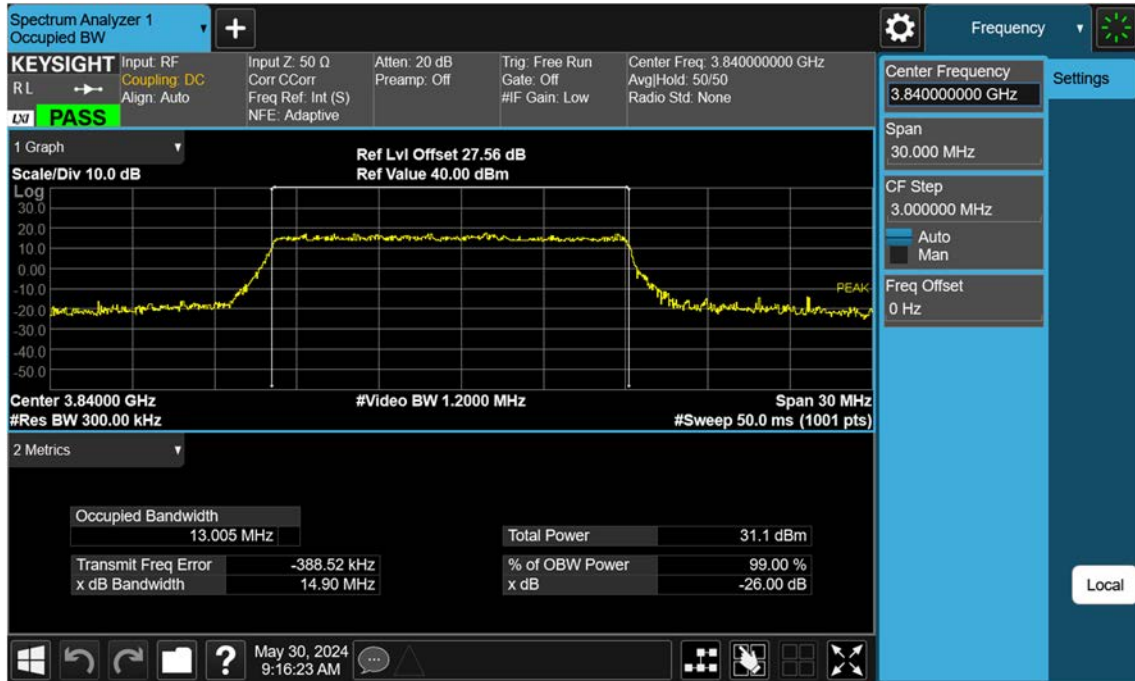

n77(3700~3980 MHz)_15 M_OBW_Mid_64QAM_FullRB