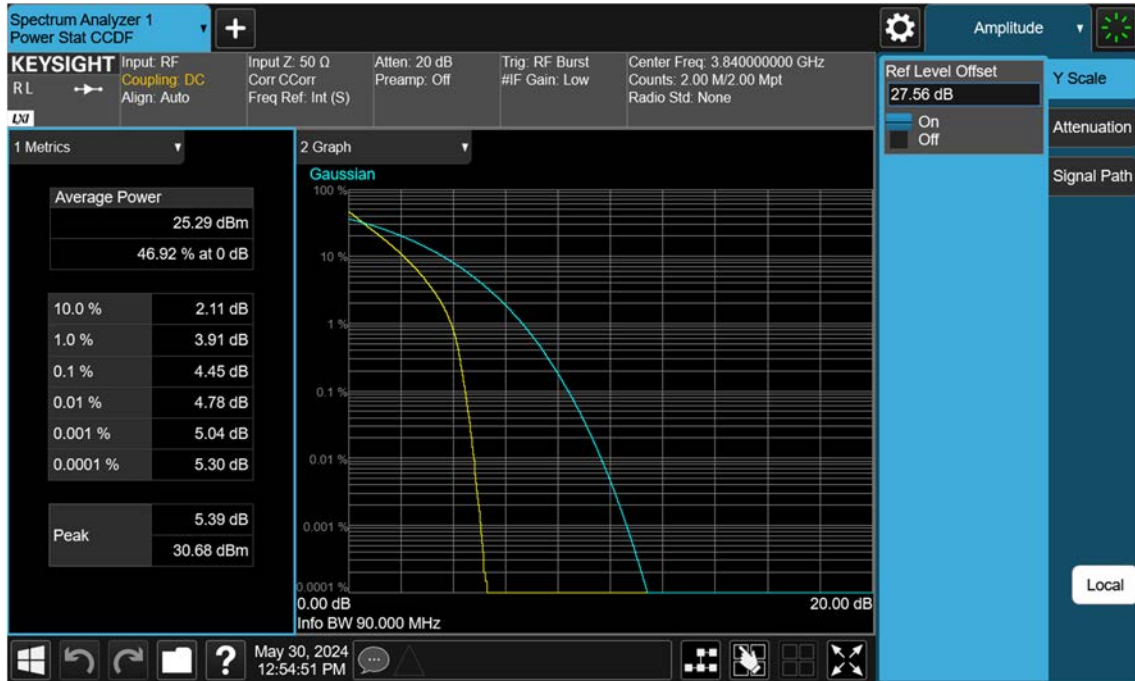

n77(3700~3980 MHz)_80 M_PAR_Mid_QPSK_FullRB

n77(3700~3980 MHz)_80 M_PAR_Mid_16QAM_FullRB

n77(3700~3980 MHz)_80 M_PAR_Mid_64QAM_FullRB

n77(3700~3980 MHz)_80 M_PAR_Mid_256QAM_FullRB

n77(3700~3980 MHz)_90 M_PAR_Mid_BPSK_FullRB