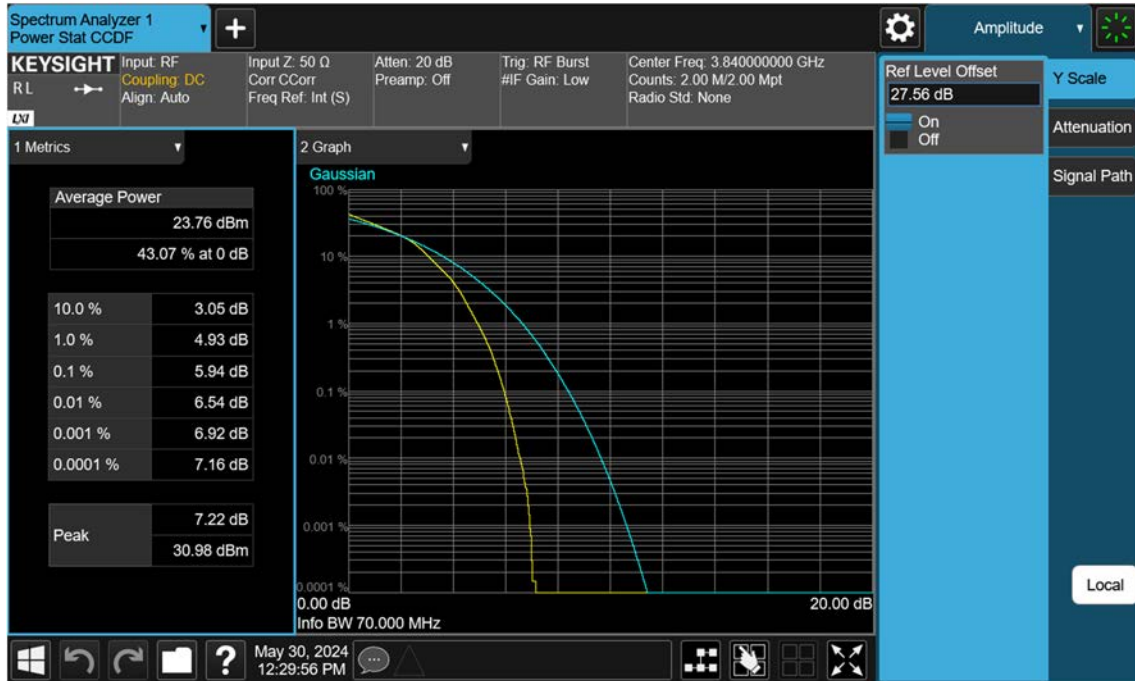

n77(3700~3980 MHz)_70 M_PAR_Mid_16QAM_FullRB