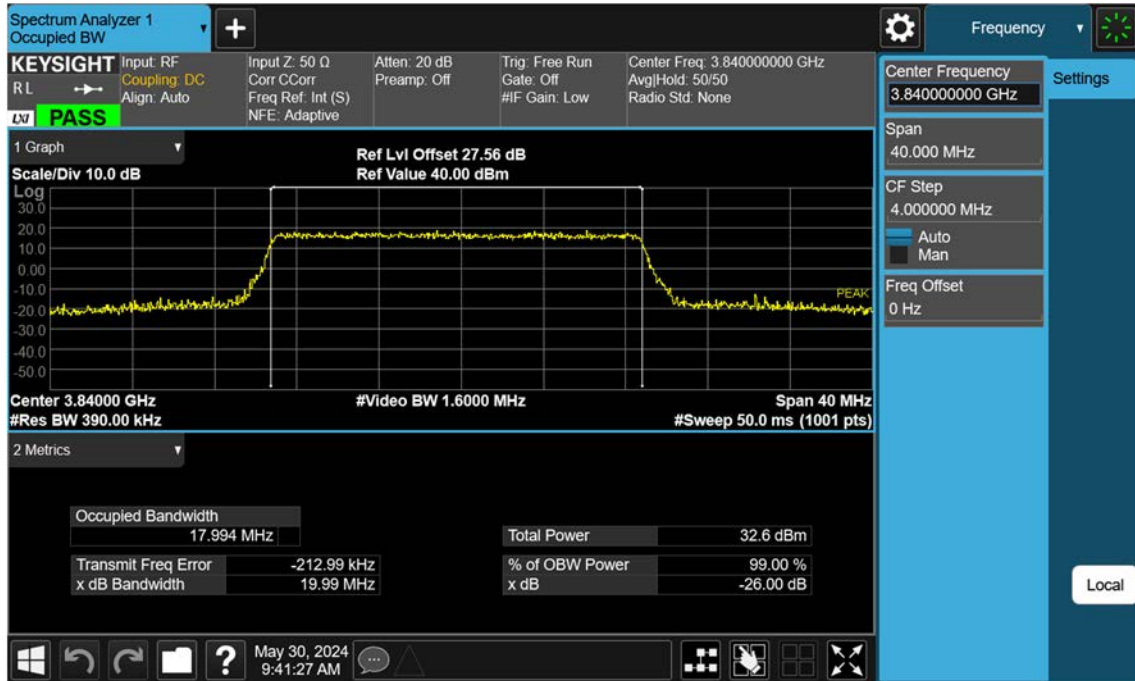

n77(3700~3980 MHz)_20 M_OBW_Mid_QPSK_FullRB