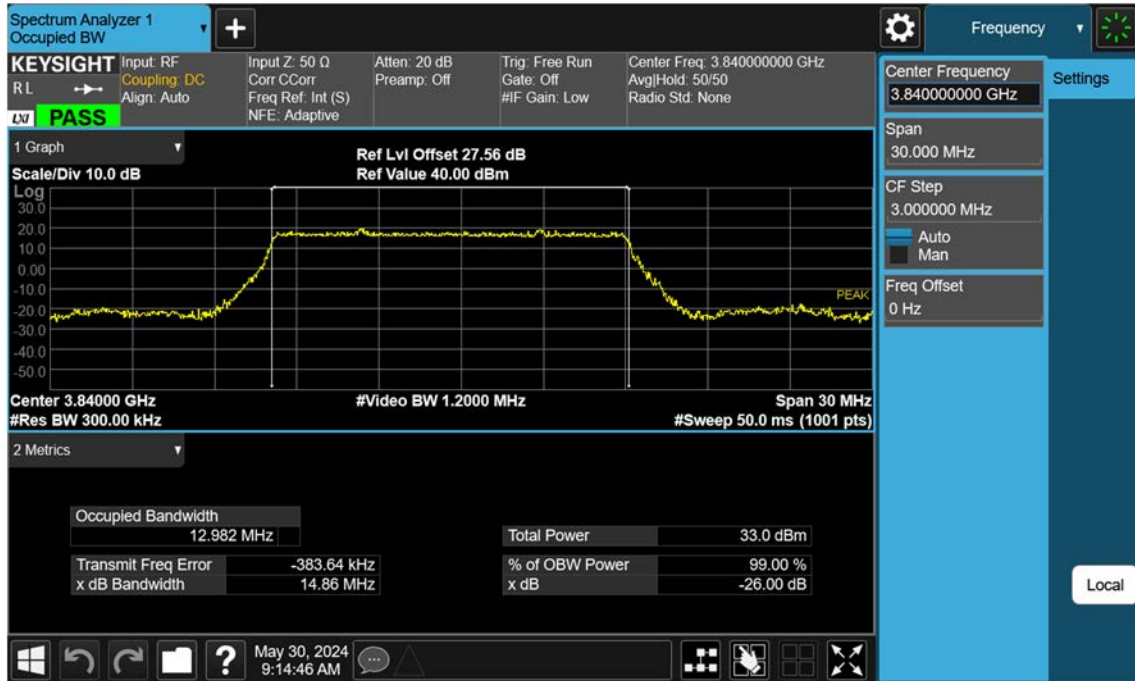

n77(3700~3980 MHz)_10 M_OBW_Mid_QPSK_FullRB

n77(3700~3980 MHz)_10 M_OBW_Mid_16QAM_FullRB

n77(3700~3980 MHz)_10 M_OBW_Mid_64QAM_FullRB

n77(3700~3980 MHz)_10 M_OBW_Mid_256QAM_FullRB

n77(3700~3980 MHz)_15 M_OBW_Mid_BPSK_FullRB