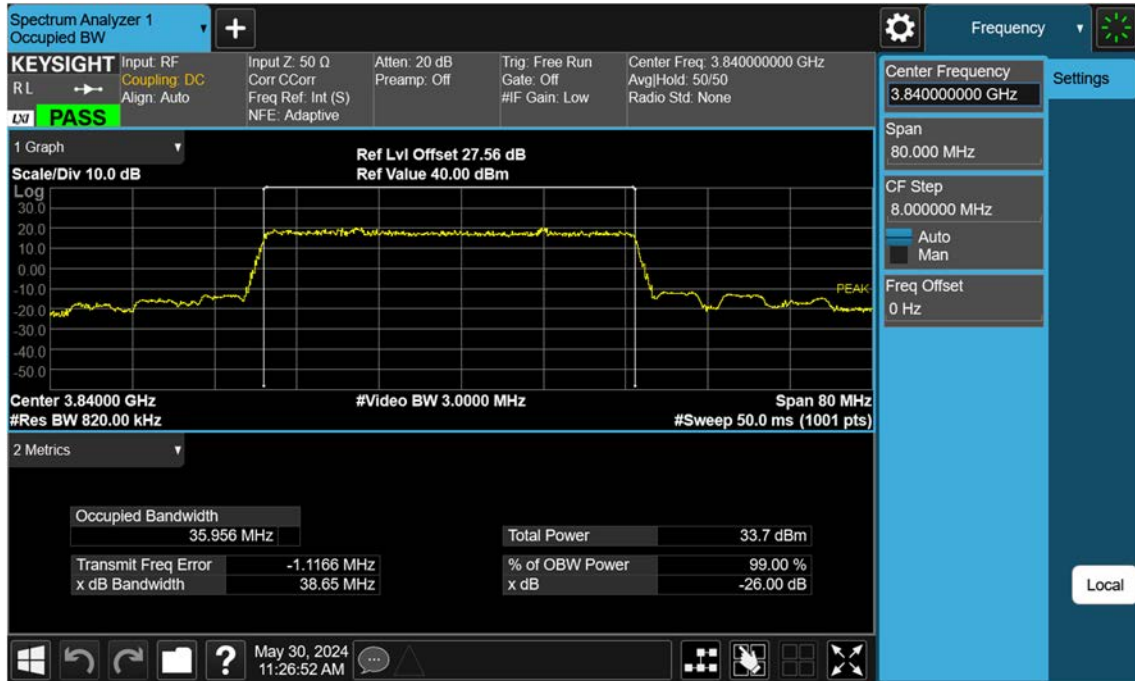

n77(3700~3980 MHz)_30 M_OBW_Mid_QPSK_FullRB

n77(3700~3980 MHz)_30 M_OBW_Mid_16QAM_FullRB

n77(3700~3980 MHz)_30 M_OBW_Mid_64QAM_FullRB

n77(3700~3980 MHz)_30 M_OBW_Mid_256QAM_FullRB

n77(3700~3980 MHz)_40 M_OBW_Mid_BPSK_FullRB