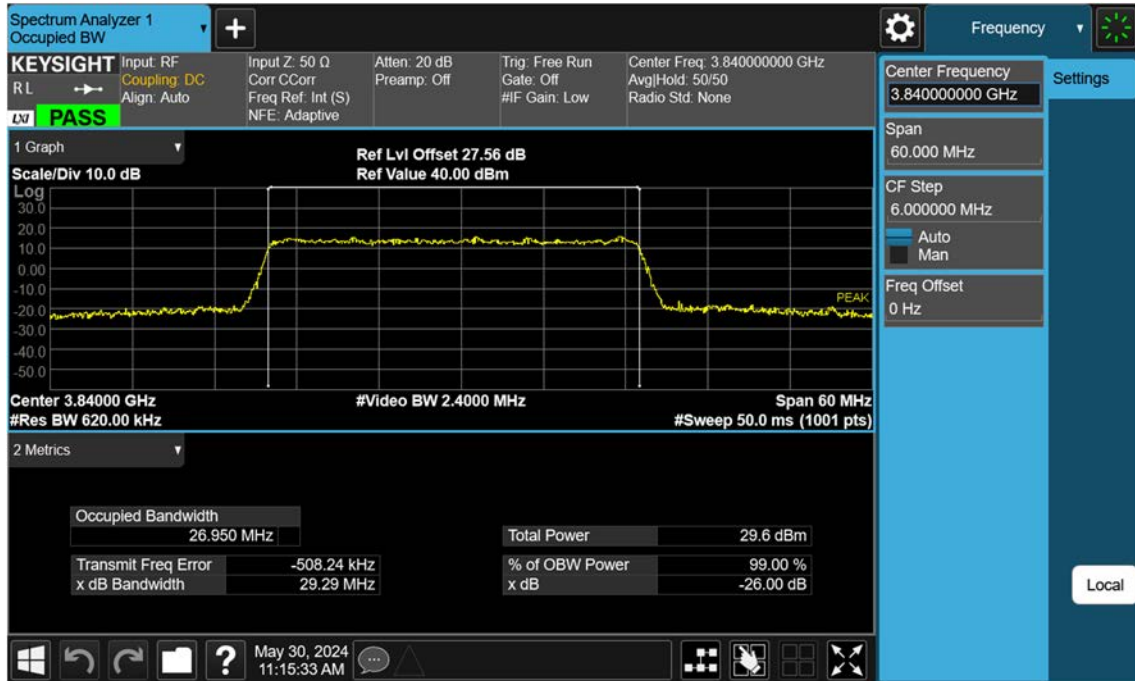

n77(3700~3980 MHz)_30 M_OBW_Mid_QPSK_FullRB

n77(3700~3980 MHz)_30 M_OBW_Mid_16QAM_FullRB

n77(3700~3980 MHz)_30 M_OBW_Mid_64QAM_FullRB

n77(3700~3980 MHz)_30 M_OBW_Mid_256QAM_FullRB

n77(3700~3980 MHz)_40 M_OBW_Mid_BPSK_FullRB