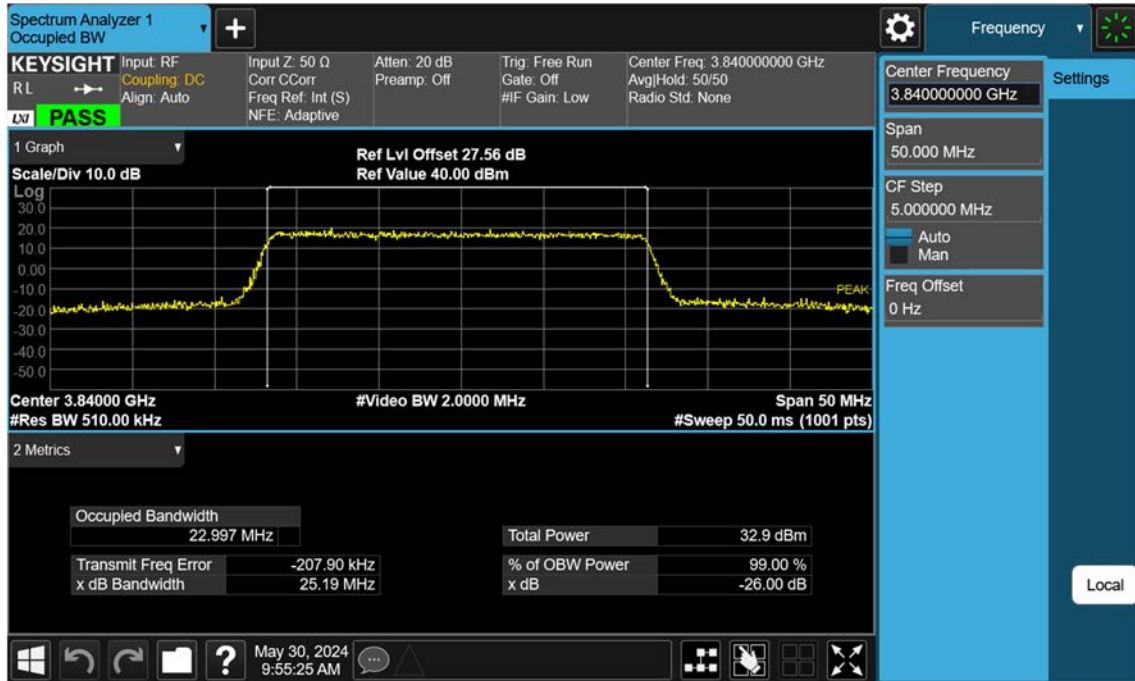

n77(3700~3980 MHz)_25 M_OBW_Mid_QPSK_FullRB