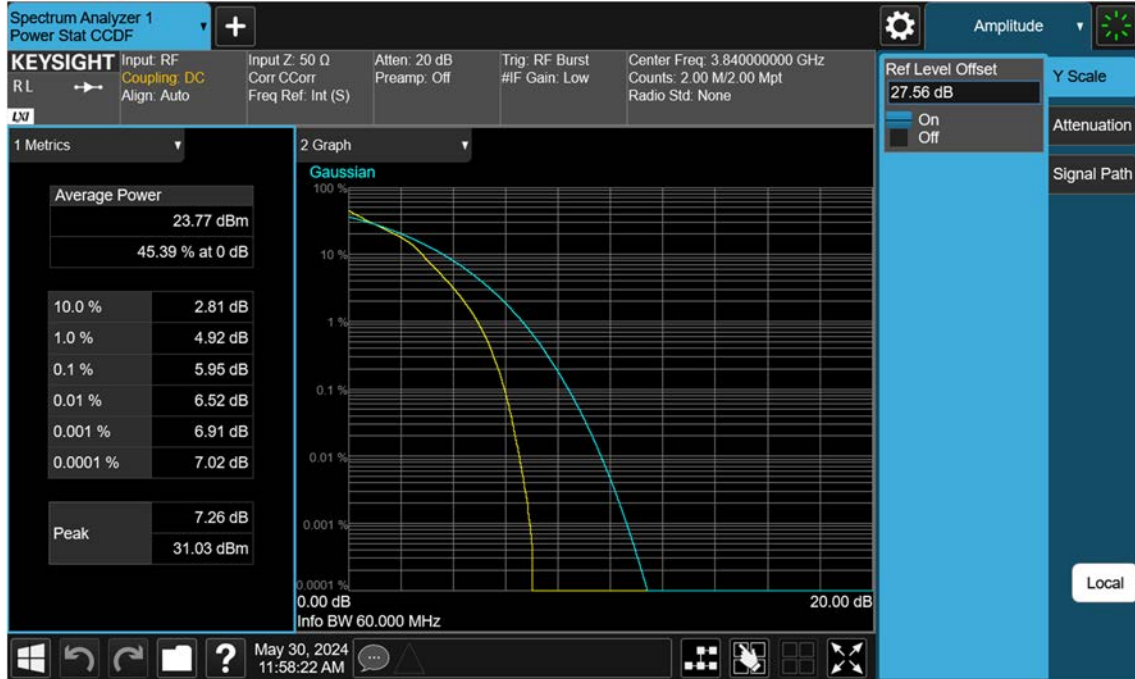

n77(3700~3980 MHz)_60 M_PAR_Mid_16QAM_FullRB