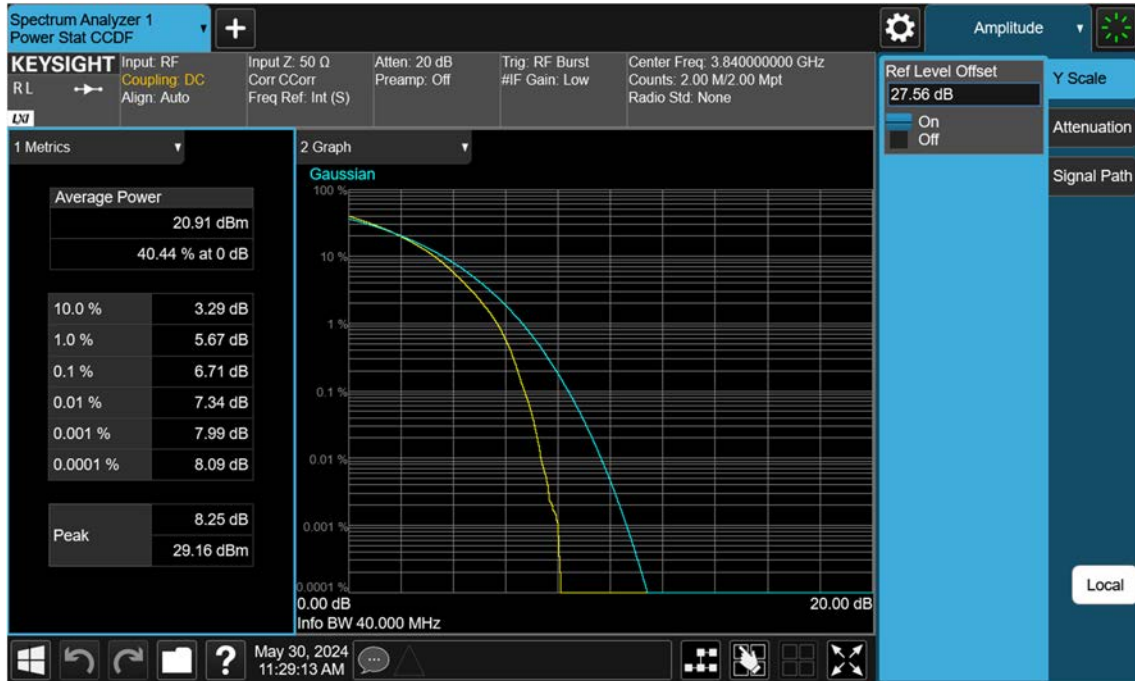

n77(3700~3980 MHz)_40 M_PAR_Mid_QPSK_FullRB

n77(3700~3980 MHz)_40 M_PAR_Mid_16QAM_FullRB

n77(3700~3980 MHz)_40 M_PAR_Mid_64QAM_FullRB

n77(3700~3980 MHz)_40 M_PAR_Mid_256QAM_FullRB

n77(3700~3980 MHz)_50 M_PAR_Mid_BPSK_FullRB