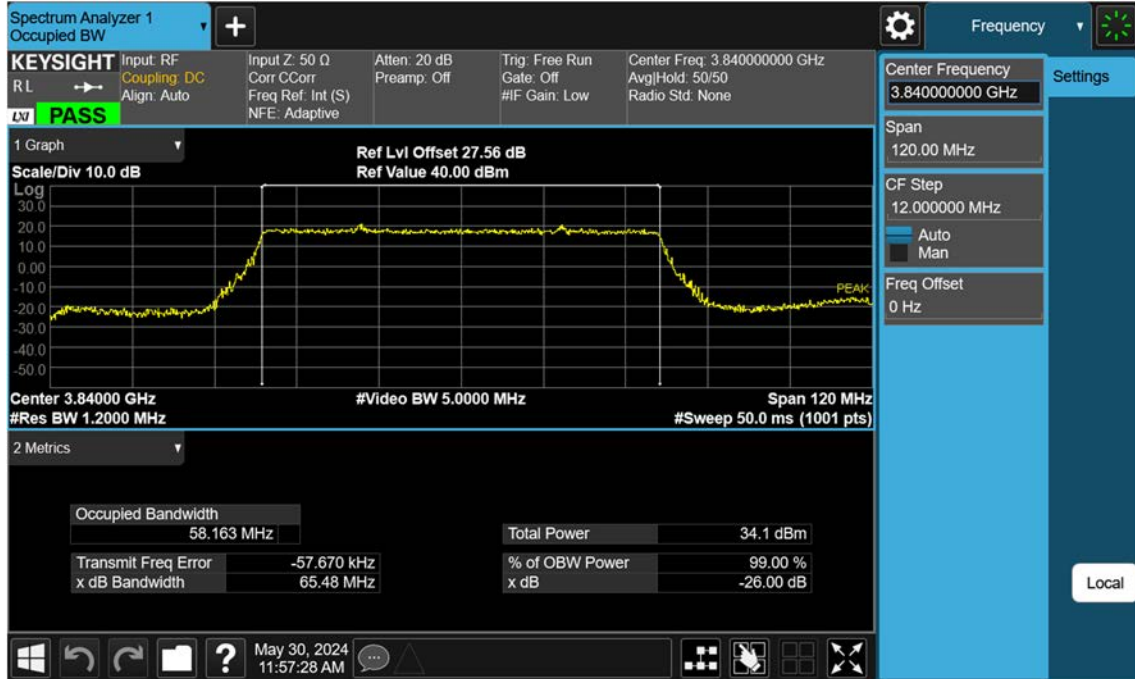

n77(3700~3980 MHz)_50 M_OBW_Mid_QPSK_FullRB

n77(3700~3980 MHz)_50 M_OBW_Mid_16QAM_FullRB

n77(3700~3980 MHz)_50 M_OBW_Mid_64QAM_FullRB

n77(3700~3980 MHz)_50 M_OBW_Mid_256QAM_FullRB

n77(3700~3980 MHz)_60 M_OBW_Mid_BPSK_FullRB