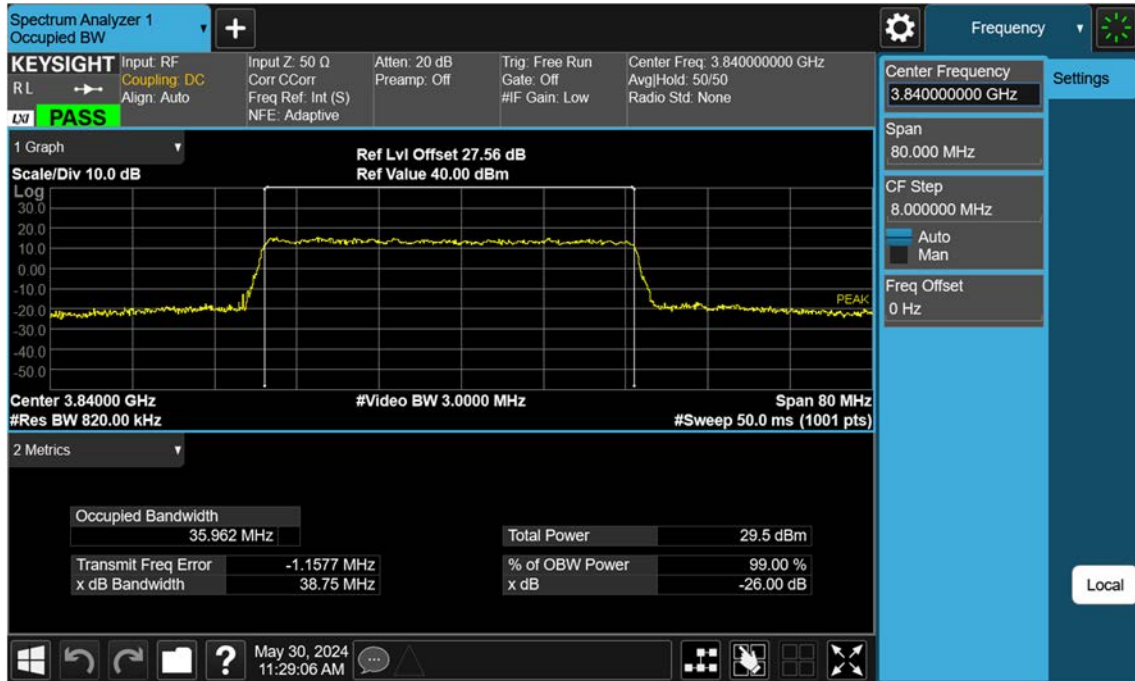

n77(3700~3980 MHz)_40 M_OBW_Mid_QPSK_FullRB

n77(3700~3980 MHz)_40 M_OBW_Mid_16QAM_FullRB

n77(3700~3980 MHz)_40 M_OBW_Mid_64QAM_FullRB

n77(3700~3980 MHz)_40 M_OBW_Mid_256QAM_FullRB

n77(3700~3980 MHz)_50 M_OBW_Mid_BPSK_FullRB