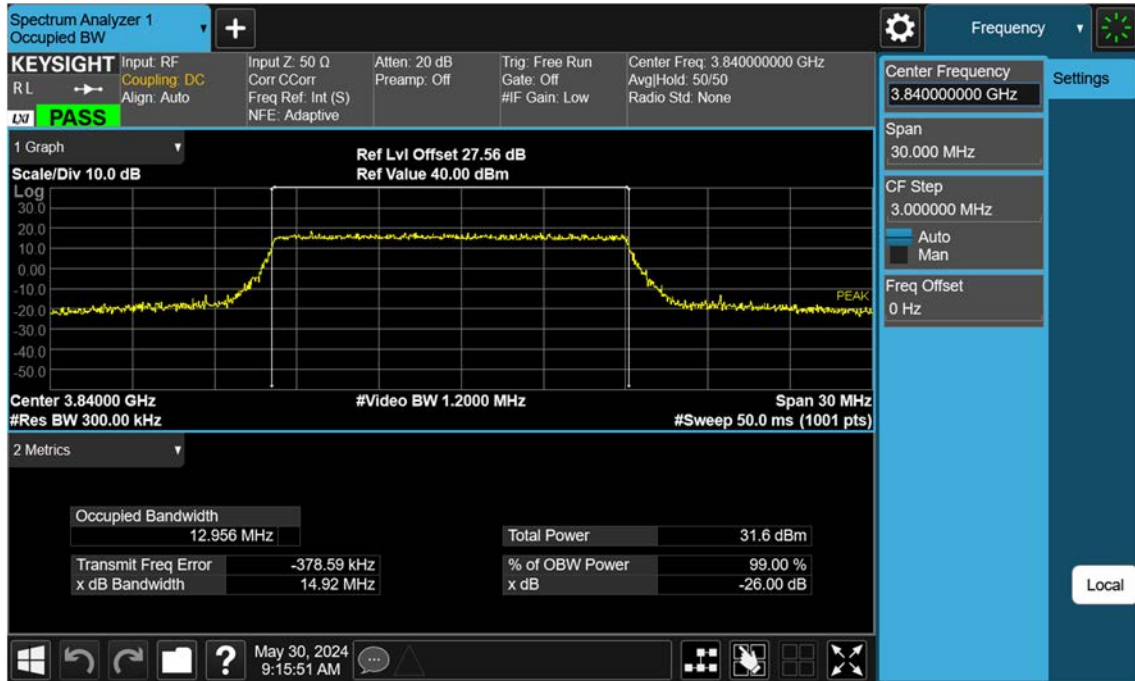

n77(3700~3980 MHz)_15 M_OBW_Mid_16QAM_FullRB