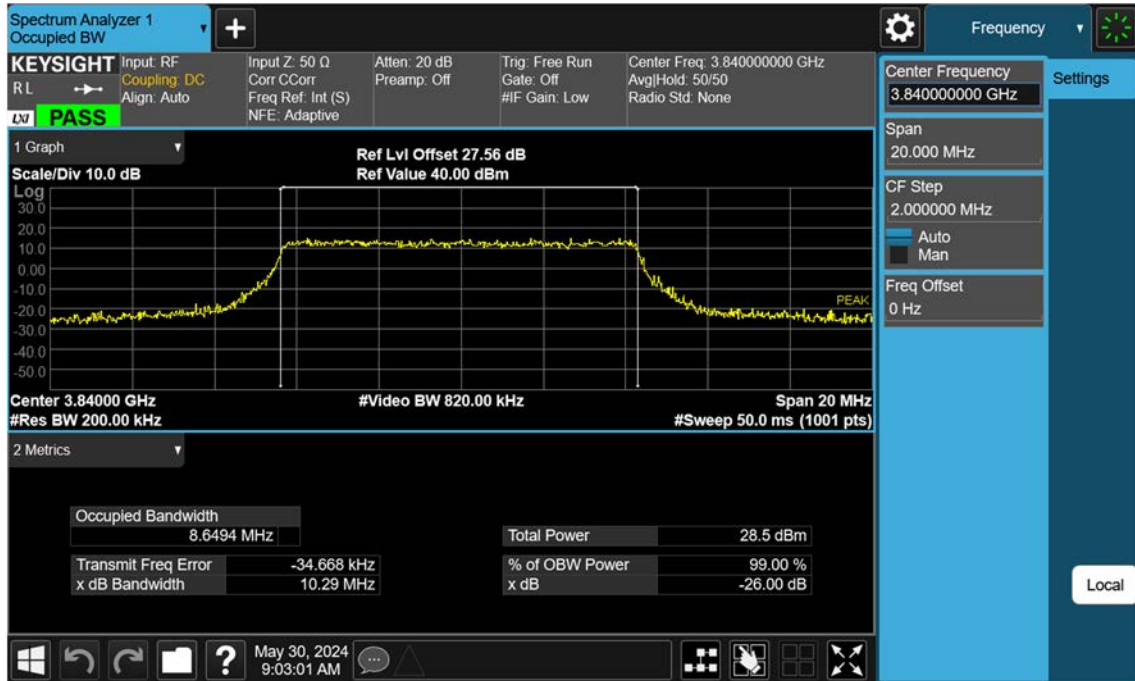

n77(3700~3980 MHz)_10 M_OBW_Mid_QPSK_FullRB

n77(3700~3980 MHz)_10 M_OBW_Mid_16QAM_FullRB

n77(3700~3980 MHz)_10 M_OBW_Mid_64QAM_FullRB

n77(3700~3980 MHz)_10 M_OBW_Mid_256QAM_FullRB

n77(3700~3980 MHz)_15 M_OBW_Mid_BPSK_FullRB