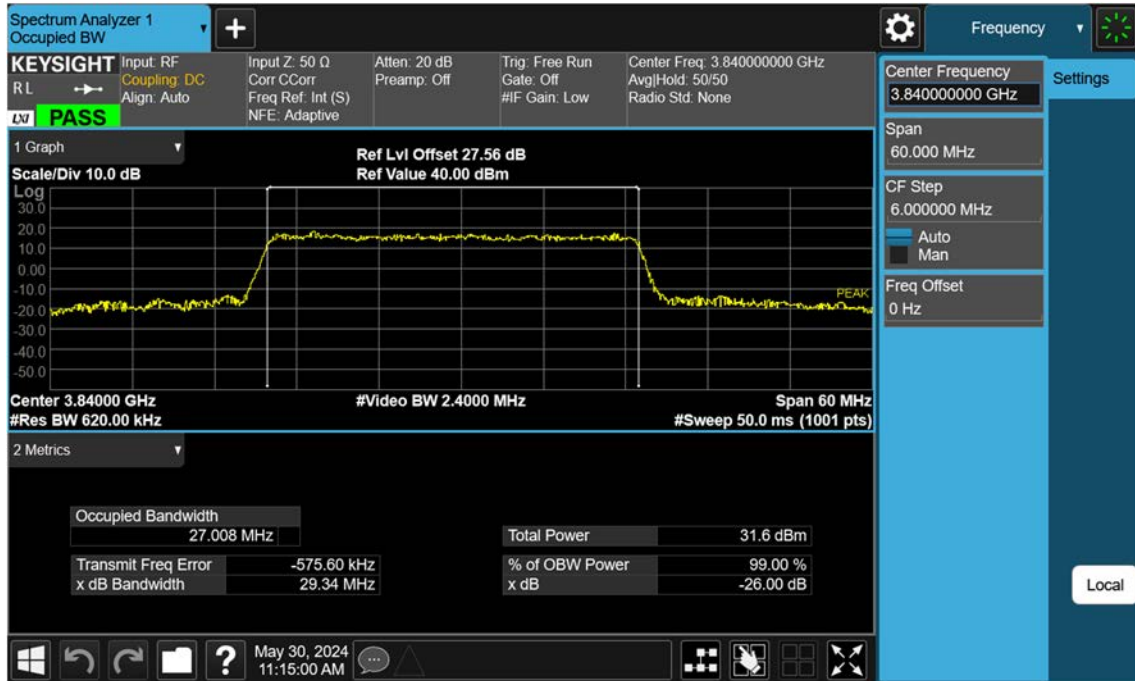

n77(3700~3980 MHz)_30 M_OBW_Mid_64QAM_FullRB