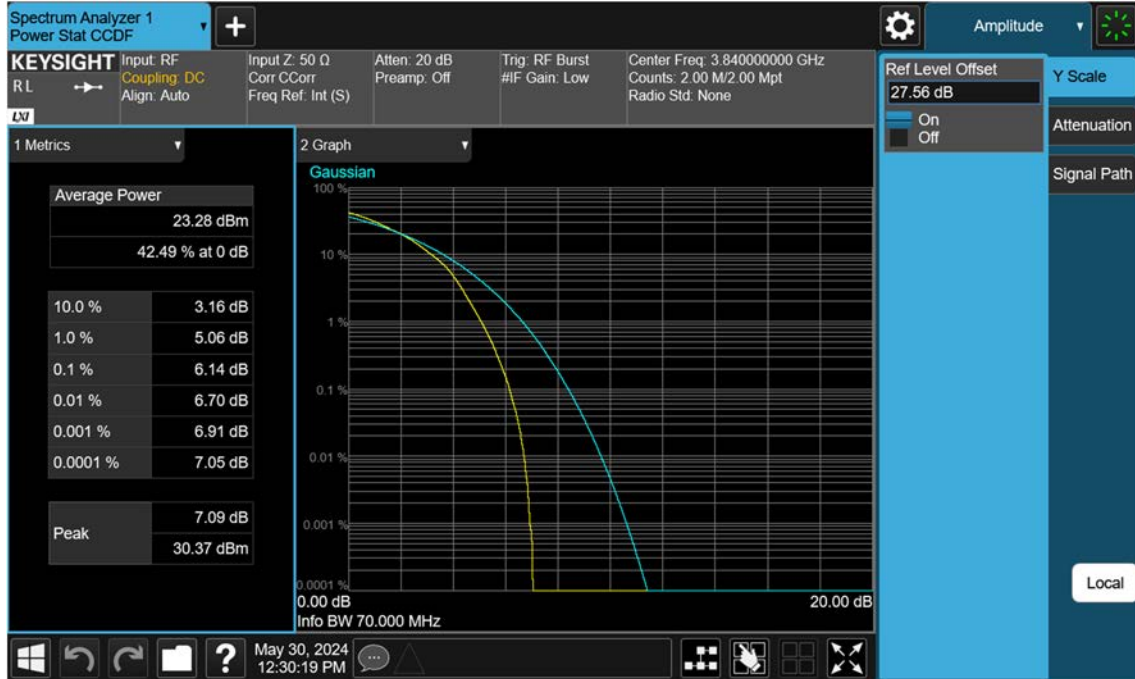

n77(3700~3980 MHz)_70 M_PAR_Mid_64QAM_FullRB