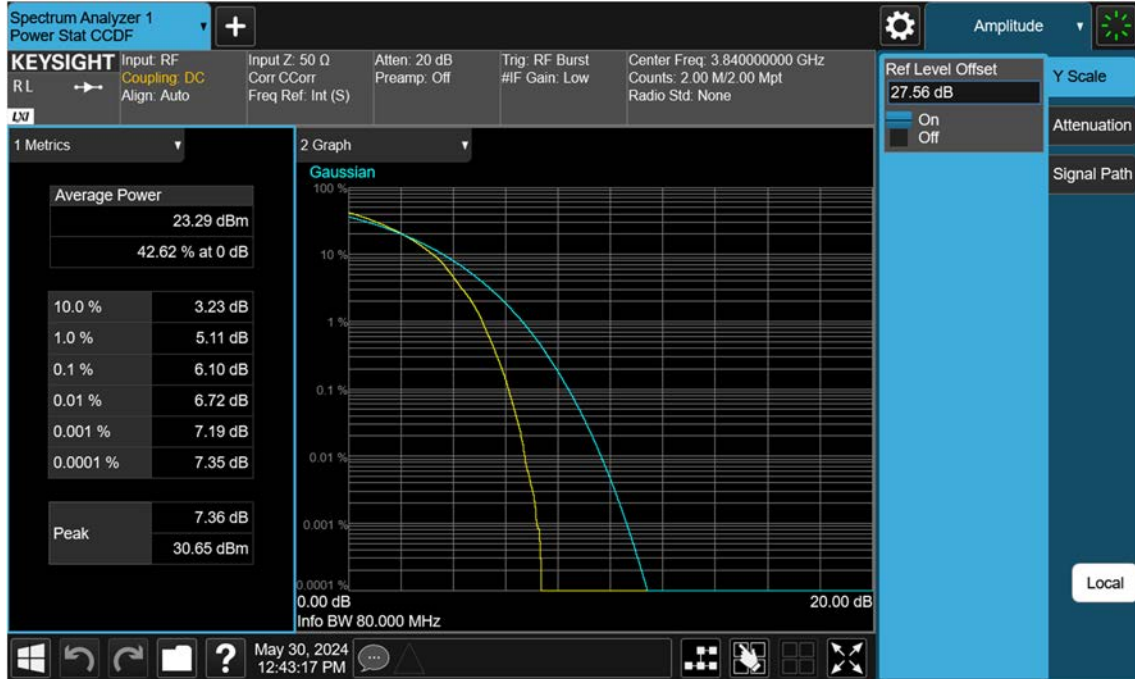

n77(3700~3980 MHz)_80 M_PAR_Mid_64QAM_FullRB