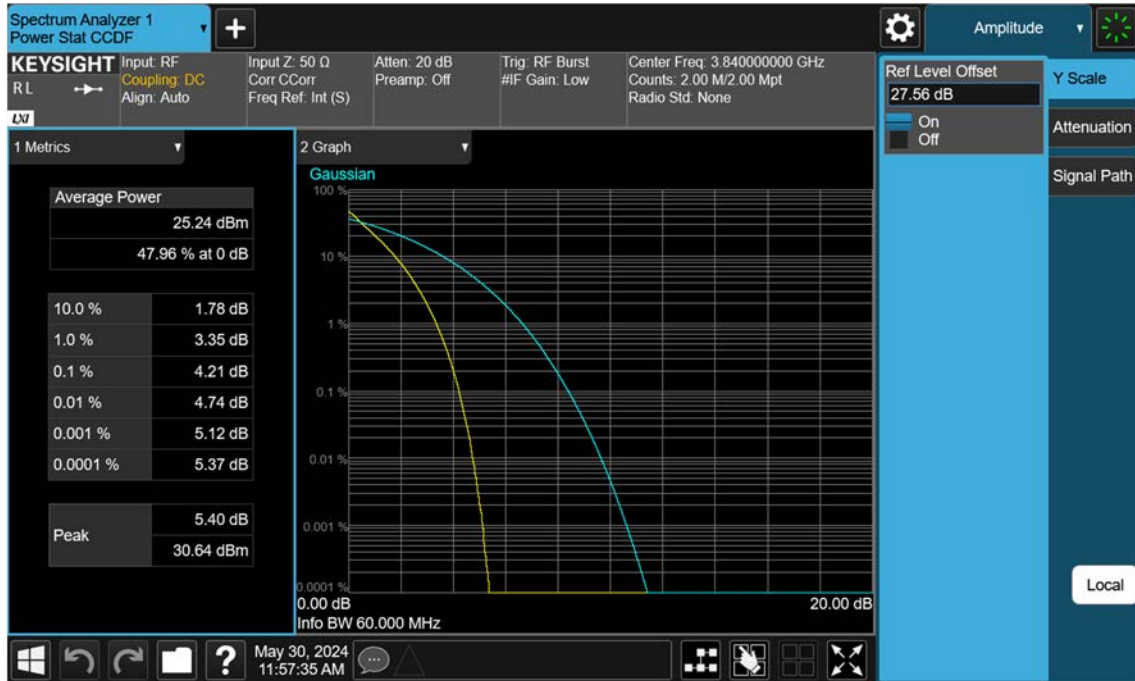

n77(3700~3980 MHz)_50 M_PAR_Mid_QPSK_FullRB

n77(3700~3980 MHz)_50 M_PAR_Mid_16QAM_FullRB

n77(3700~3980 MHz)_50 M_PAR_Mid_64QAM_FullRB

n77(3700~3980 MHz)_50 M_PAR_Mid_256QAM_FullRB

n77(3700~3980 MHz)_60 M_PAR_Mid_BPSK_FullRB