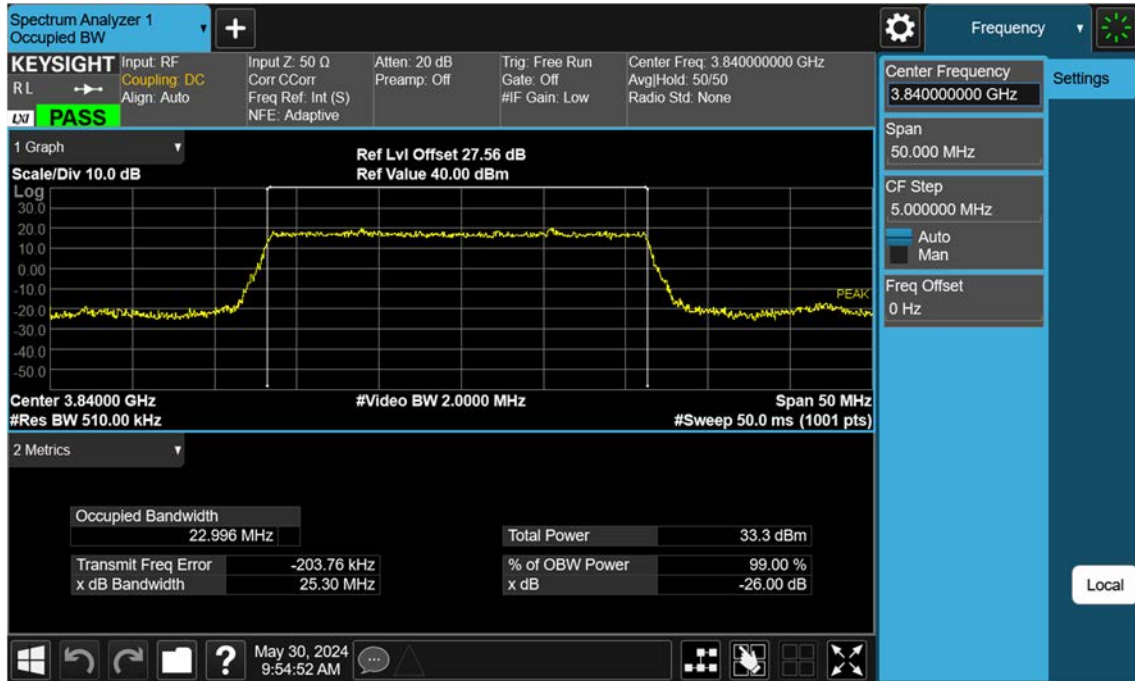

n77(3700~3980 MHz)_20 M_OBW_Mid_QPSK_FullRB

n77(3700~3980 MHz)_20 M_OBW_Mid_16QAM_FullRB

n77(3700~3980 MHz)_20 M_OBW_Mid_64QAM_FullRB

n77(3700~3980 MHz)_20 M_OBW_Mid_256QAM_FullRB

n77(3700~3980 MHz)_25 M_OBW_Mid_BPSK_FullRB