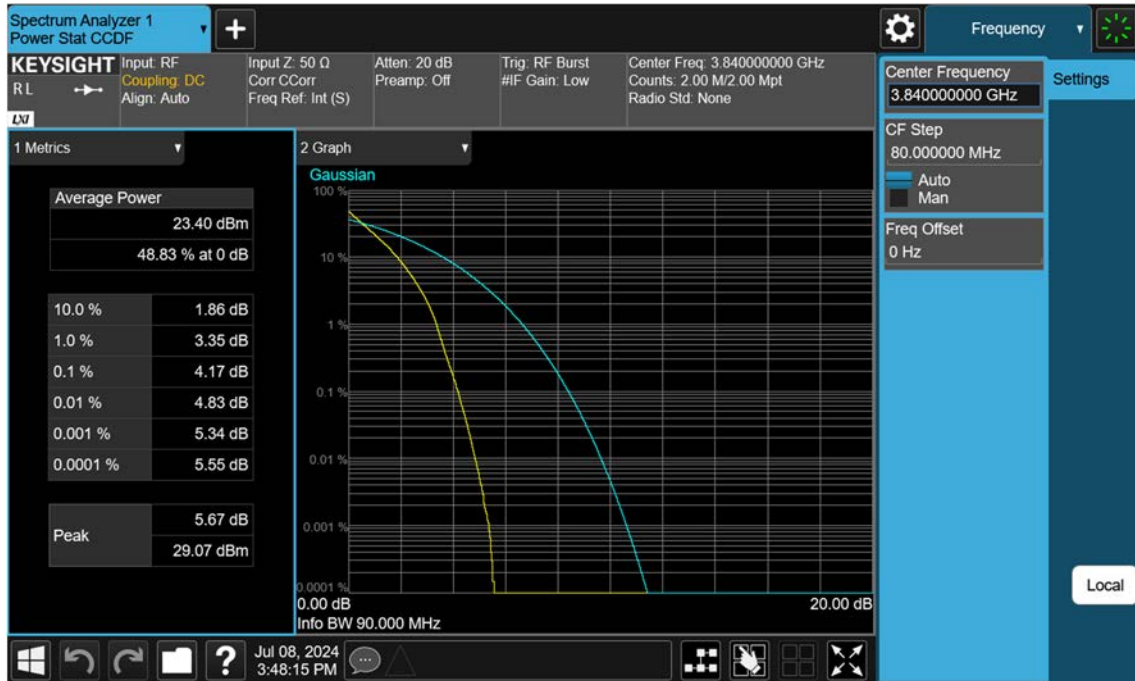

n77(3700~3980 MHz)_80 M_PAR_Mid_16QAM_FullRB

n77(3700~3980 MHz)_80 M_PAR_Mid_64QAM_FullRB

n77(3700~3980 MHz)_80 M_PAR_Mid_256QAM_FullRB

n77(3700~3980 MHz)_90 M_PAR_Mid_BPSK_FullRB

n77(3700~3980 MHz)_90 M_PAR_Mid_QPSK_FullRB