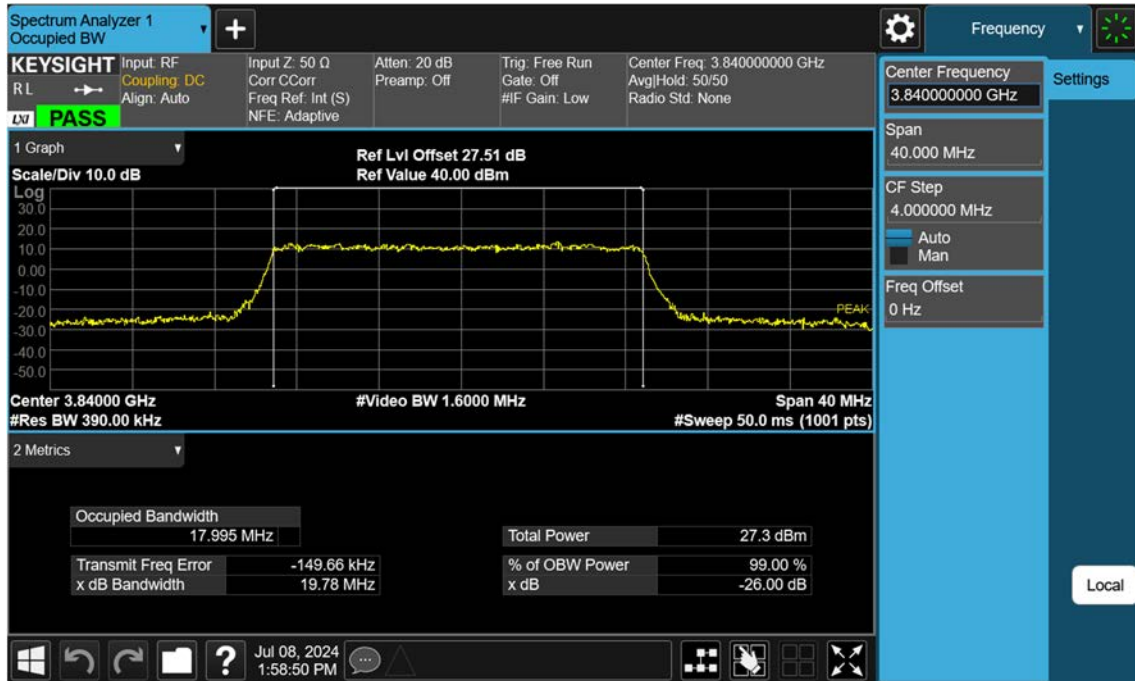

n77(3700~3980 MHz)_20 M_OBW_Mid_256QAM_FullRB