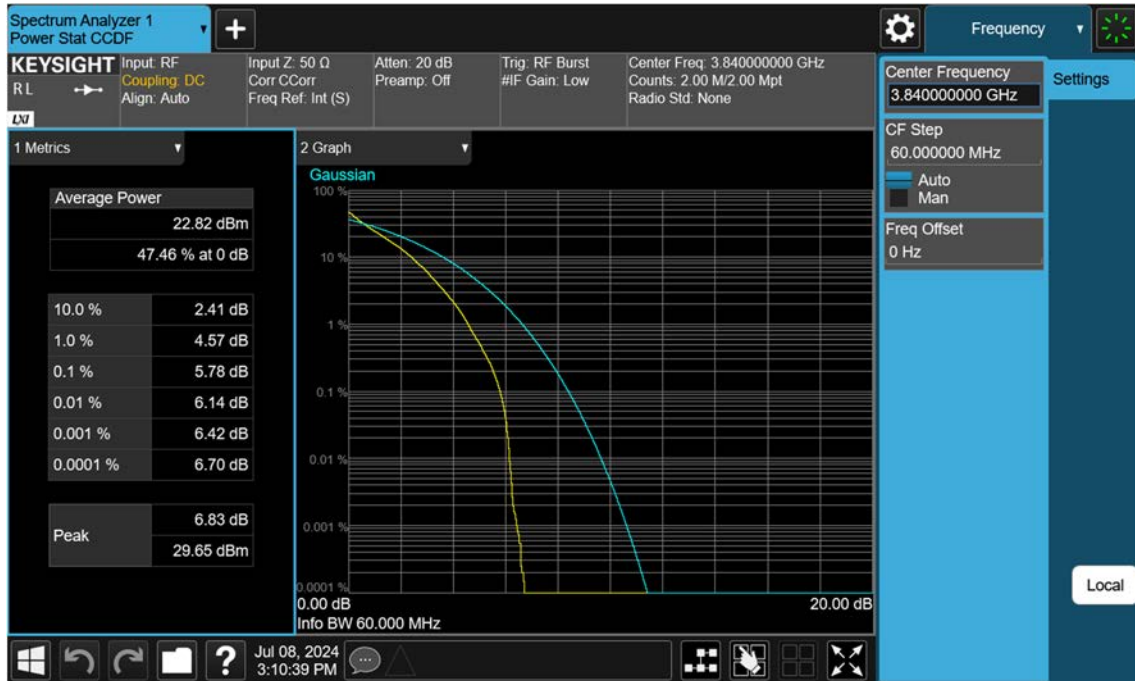

n77(3700~3980 MHz)_50 M_PAR_Mid_16QAM_FullRB

n77(3700~3980 MHz)_50 M_PAR_Mid_64QAM_FullRB

n77(3700~3980 MHz)_50 M_PAR_Mid_256QAM_FullRB

n77(3700~3980 MHz)_60 M_PAR_Mid_BPSK_FullRB

n77(3700~3980 MHz)_60 M_PAR_Mid_QPSK_FullRB