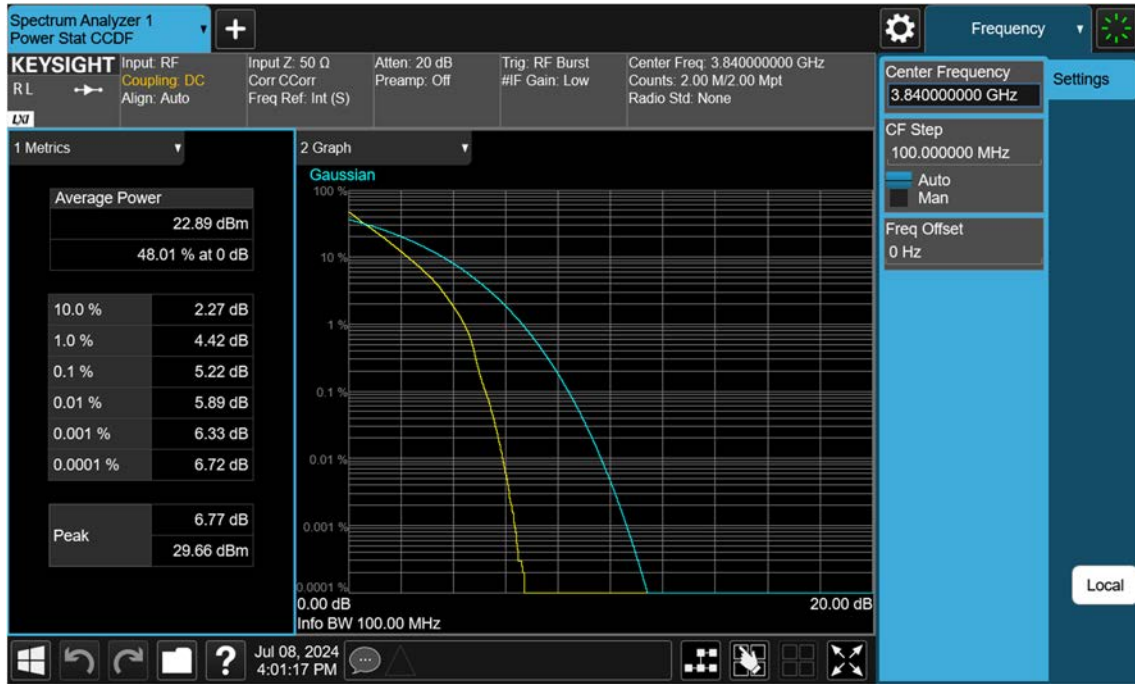

n77(3700~3980 MHz)_90 M_PAR_Mid_16QAM_FullRB

n77(3700~3980 MHz)_90 M_PAR_Mid_64QAM_FullRB

n77(3700~3980 MHz)_90 M_PAR_Mid_256QAM_FullRB

n77(3700~3980 MHz)_100 M_PAR_Mid_BPSK_FullIRB

n77(3700~3980 MHz)_100 M_PAR_Mid_QPSK_FullRB