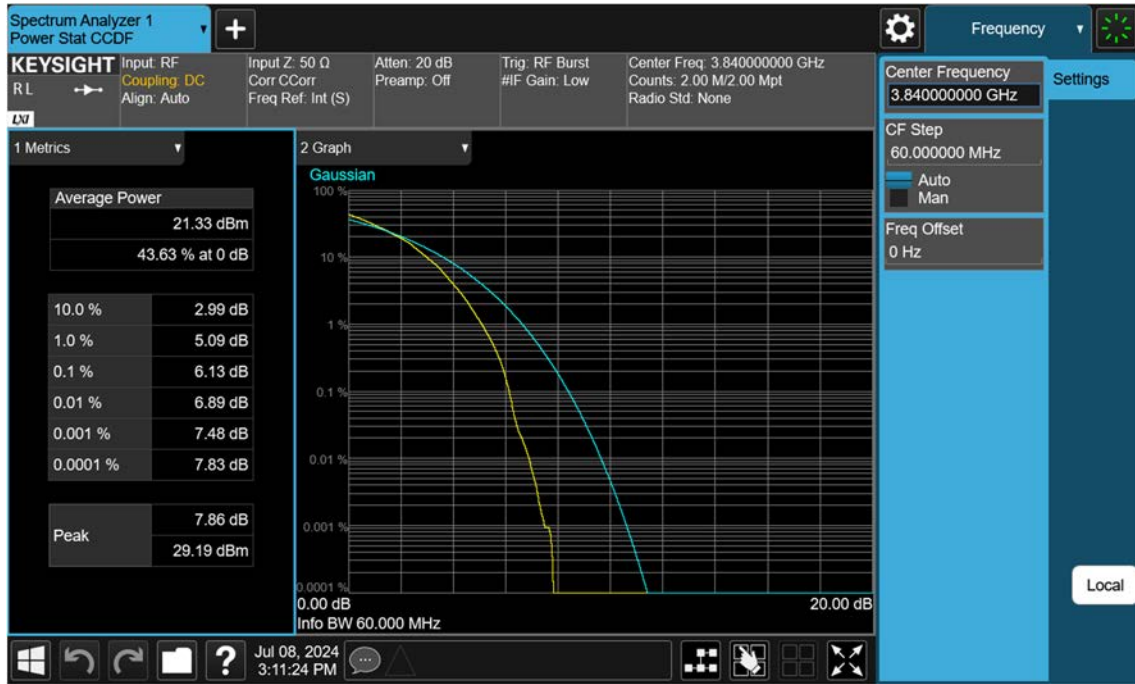

n77(3700~3980 MHz)_60 M_PAR_Mid_64QAM_FullRB