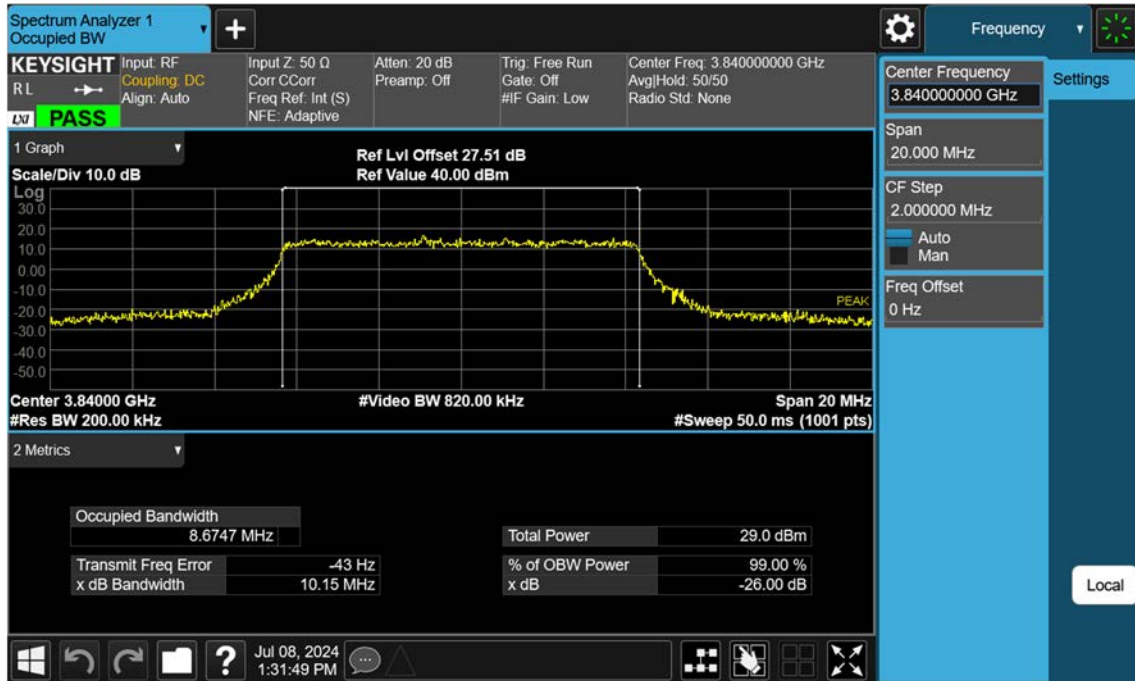

n77(3700~3980 MHz)_10 M_OBW_Mid_64QAM_FullRB