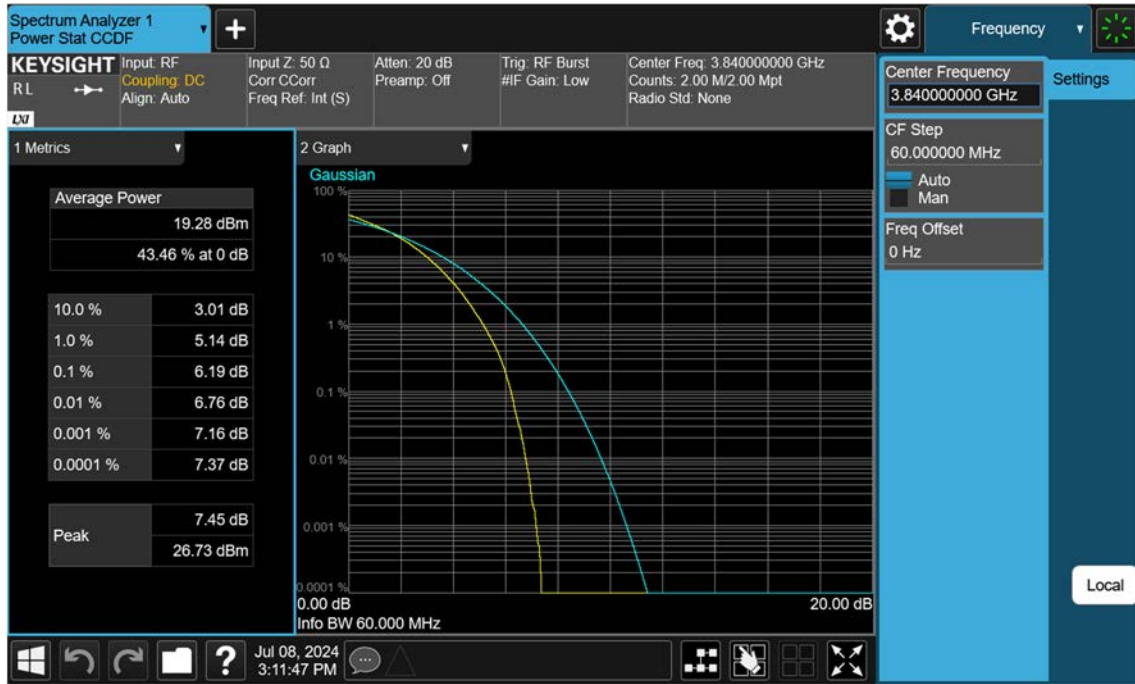

n77(3700~3980 MHz)_60 M_PAR_Mid_256QAM_FullRB