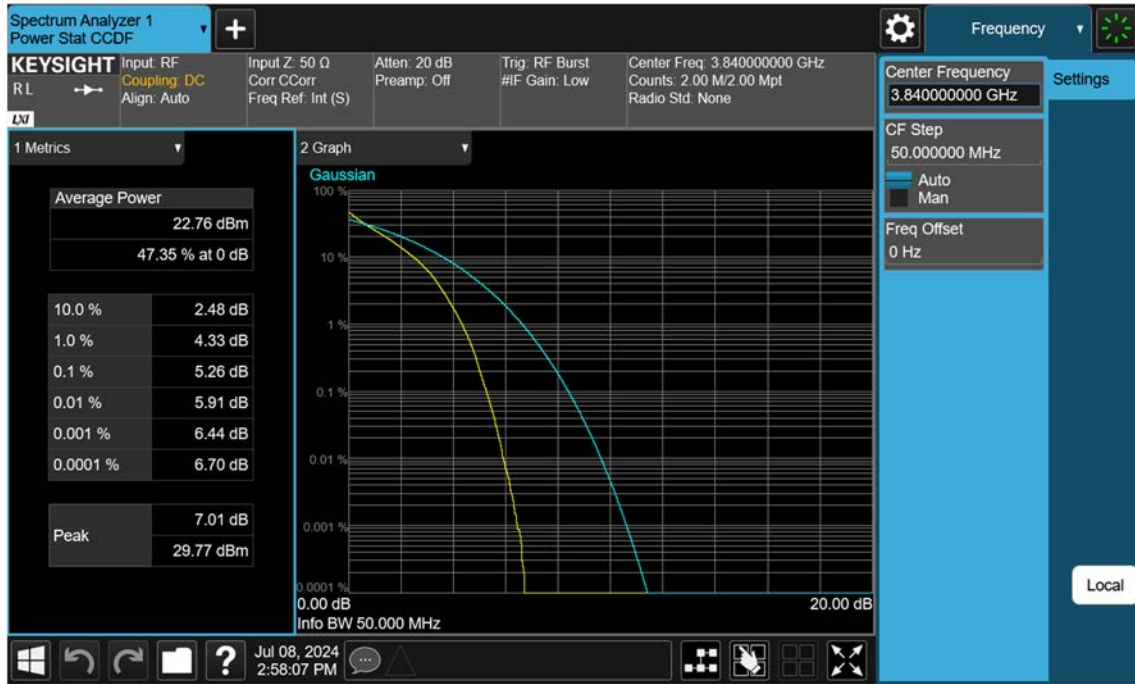

n77(3700~3980 MHz)_40 M_PAR_Mid_16QAM_FullRB

n77(3700~3980 MHz)_40 M_PAR_Mid_64QAM_FullRB

n77(3700~3980 MHz)_40 M_PAR_Mid_256QAM_FullRB

n77(3700~3980 MHz)_50 M_PAR_Mid_BPSK_FullRB

n77(3700~3980 MHz)_50 M_PAR_Mid_QPSK_FullRB