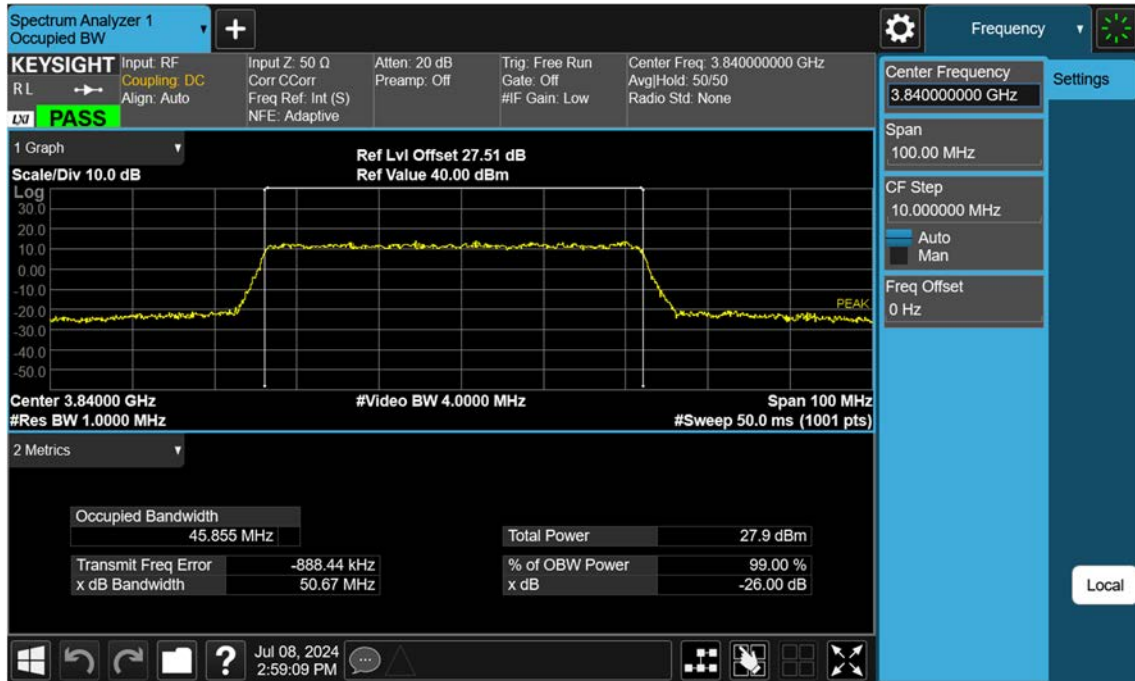

n77(3700~3980 MHz)_50 M_OBW_Mid_256QAM_FullRB