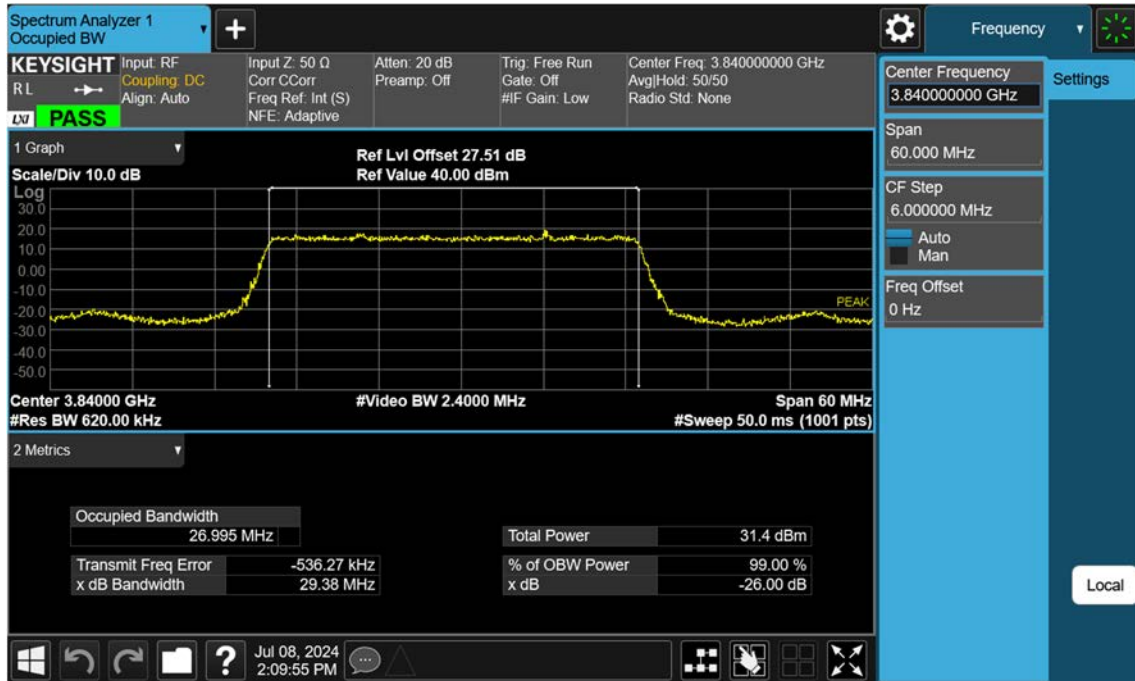

n77(3700~3980 MHz)_20 M_OBW_Mid_16QAM_FullRB

n77(3700~3980 MHz)_20 M_OBW_Mid_64QAM_FullRB

n77(3700~3980 MHz)_20 M_OBW_Mid_256QAM_FullRB

n77(3700~3980 MHz)_30 M_OBW_Mid_BPSK_FullIRB

n77(3700~3980 MHz)_30 M_OBW_Mid_QPSK_FullIRB