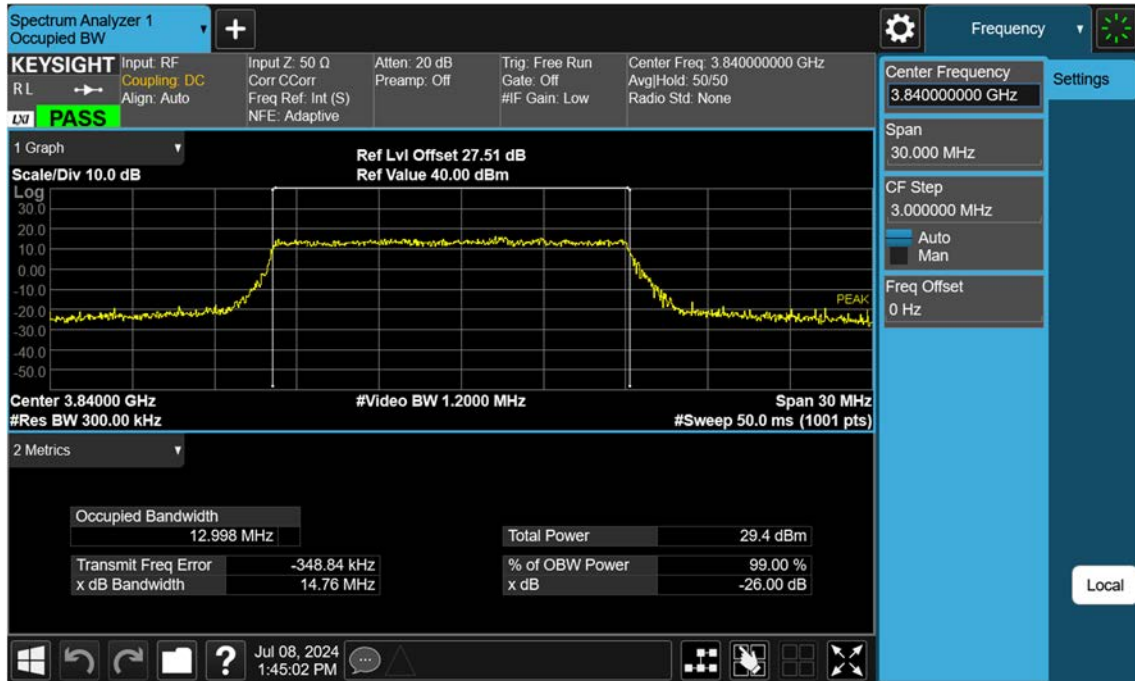

n77(3700~3980 MHz)_15 M_OBW_Mid_64QAM_FullRB