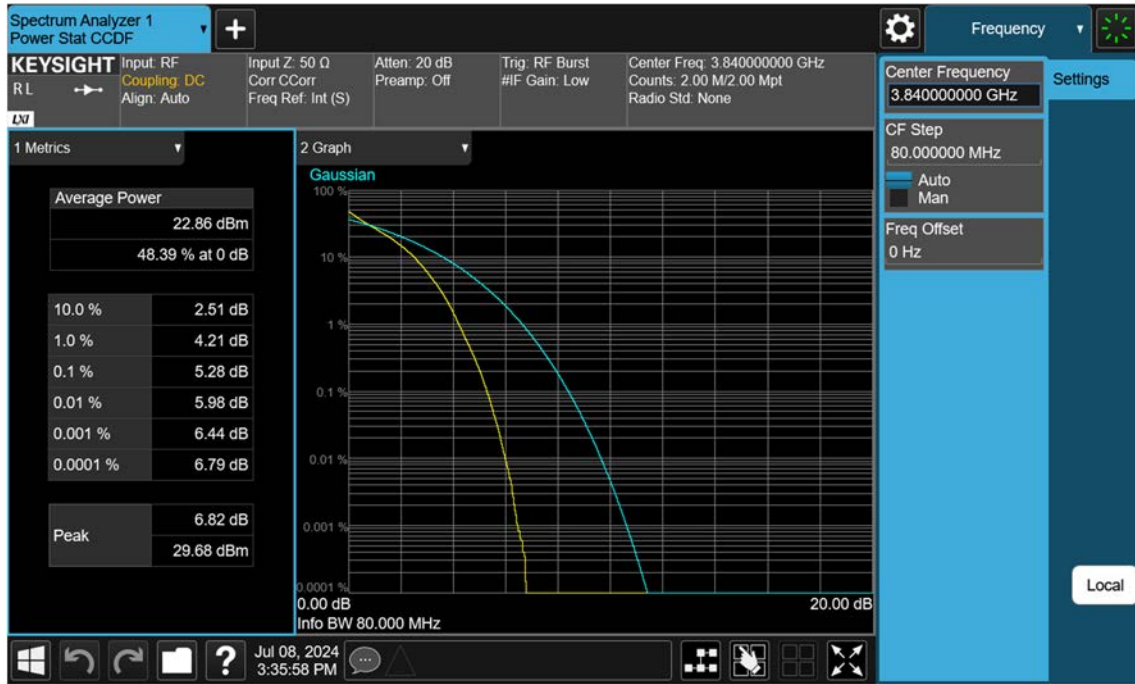

n77(3700~3980 MHz)_70 M_PAR_Mid_16QAM_FullRB

n77(3700~3980 MHz)_70 M_PAR_Mid_64QAM_FullRB

n77(3700~3980 MHz)_70 M_PAR_Mid_256QAM_FullRB

n77(3700~3980 MHz)_80 M_PAR_Mid_BPSK_FullRB

n77(3700~3980 MHz)_80 M_PAR_Mid_QPSK_FullRB