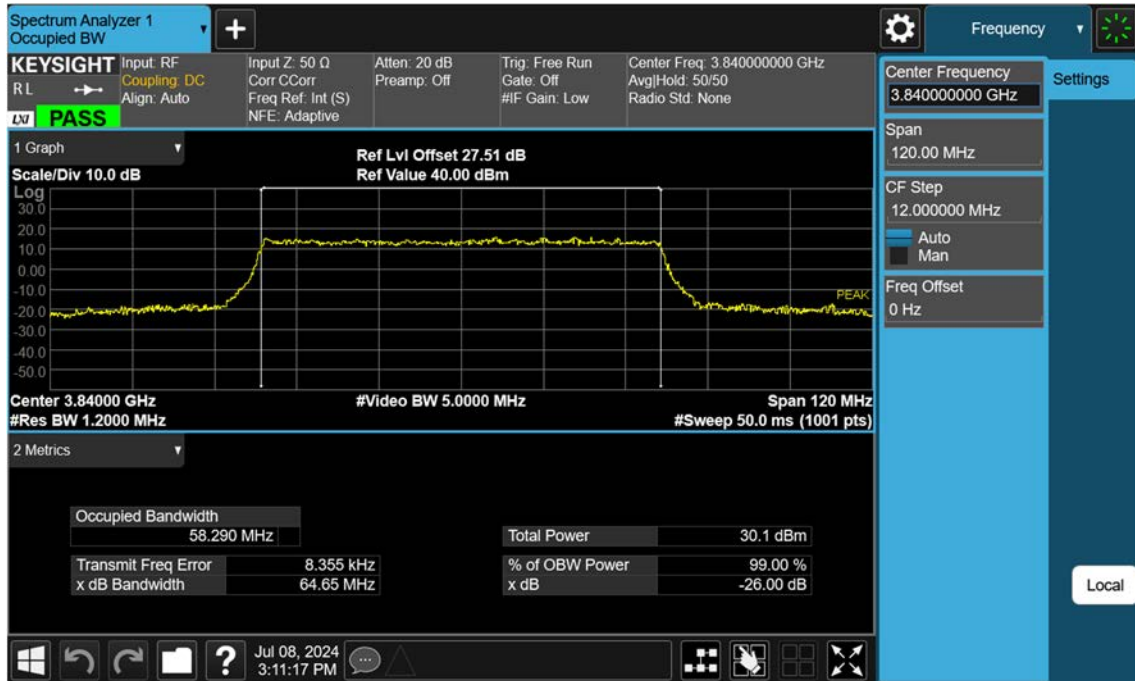

n77(3700~3980 MHz)_60 M_OBW_Mid_64QAM_FullRB