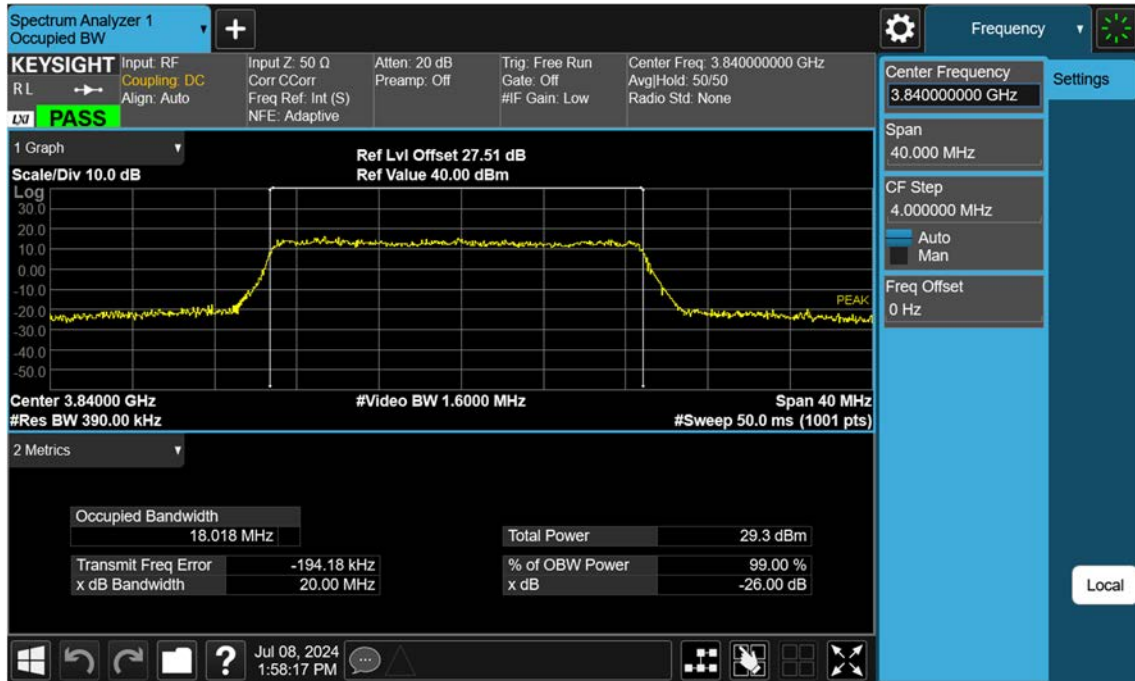

n77(3700~3980 MHz)_20 M_OBW_Mid_64QAM_FullRB