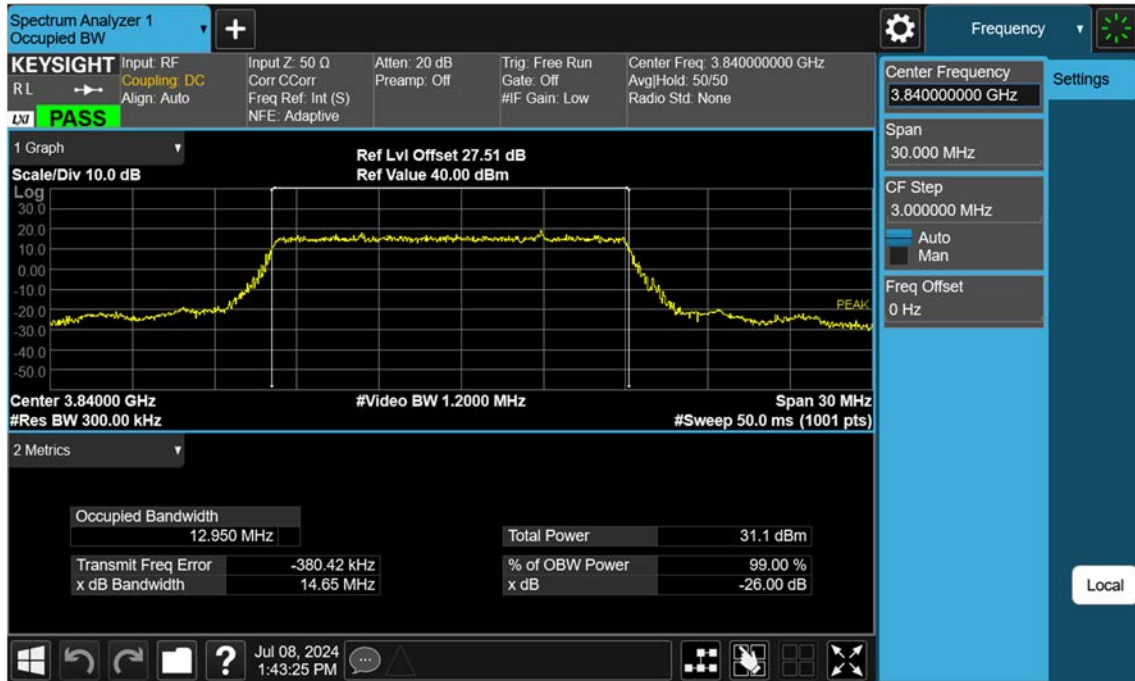

n77(3700~3980 MHz)_10 M_OBW_Mid_16QAM_FullRB

n77(3700~3980 MHz)_10 M_OBW_Mid_64QAM_FullRB

n77(3700~3980 MHz)_10 M_OBW_Mid_256QAM_FullRB

n77(3700~3980 MHz)_15 M_OBW_Mid_BPSK_FullIRB

n77(3700~3980 MHz)_15 M_OBW_Mid_QPSK_FullRB