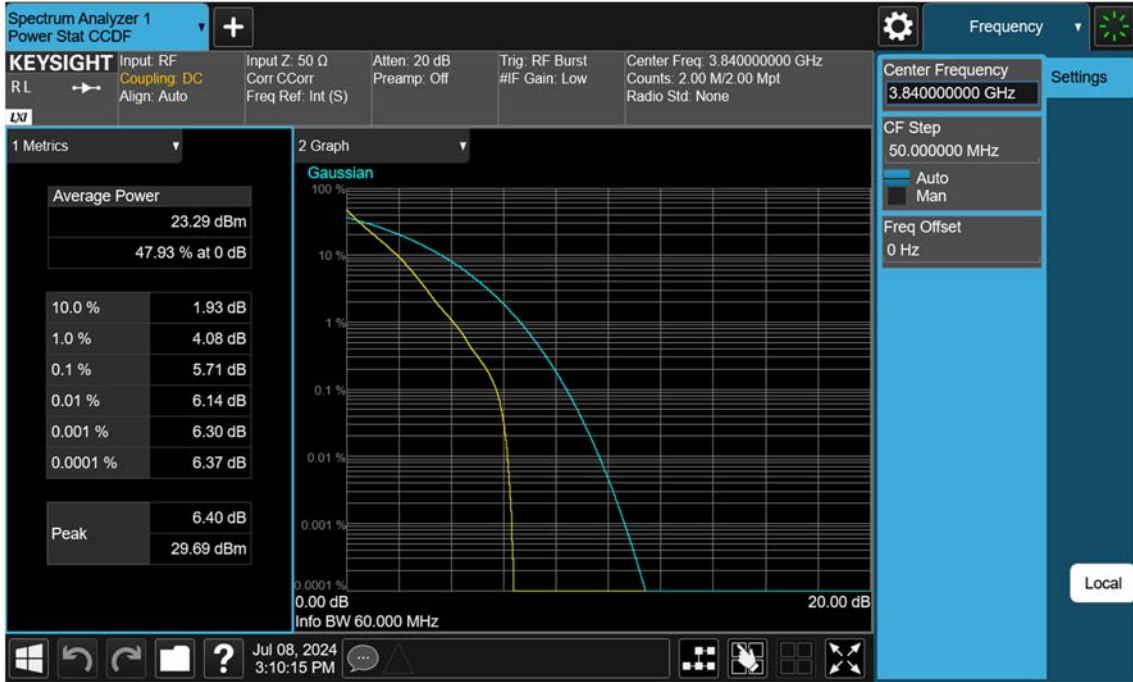

n77(3700~3980 MHz)_50 M_PAR_Mid_16QAM_FullRB

n77(3700~3980 MHz)_50 M_PAR_Mid_64QAM_FullRB

n77(3700~3980 MHz)_50 M_PAR_Mid_256QAM_FullRB

n77(3700~3980 MHz)_60 M_PAR_Mid_BPSK_FullRB

n77(3700~3980 MHz)_60 M_PAR_Mid_QPSK_FullRB