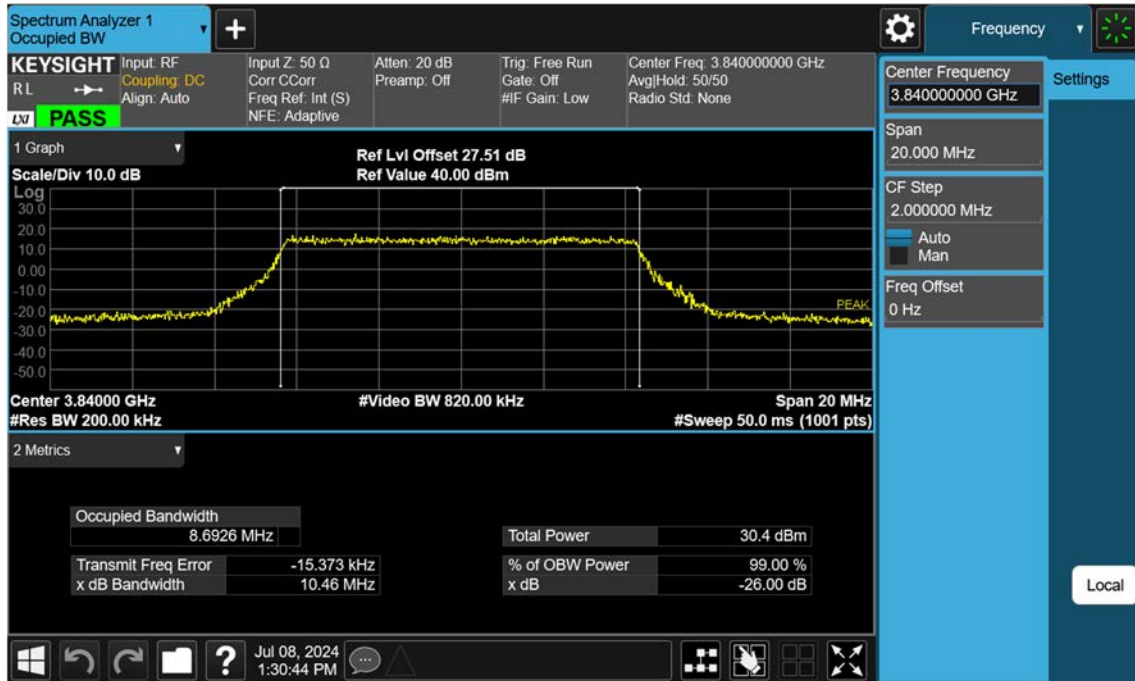

n77(3700~3980 MHz)_100 M_PAR_Mid_16QAM_FullRB

n77(3700~3980 MHz)_100 M_PAR_Mid_64QAM_FullRB

n77(3700~3980 MHz)_100 M_PAR_Mid_256QAM_FullRB

n77(3700~3980 MHz)_10 M_OBW_Mid_BPSK_FullIRB

n77(3700~3980 MHz)_10 M_OBW_Mid_QPSK_FullRB