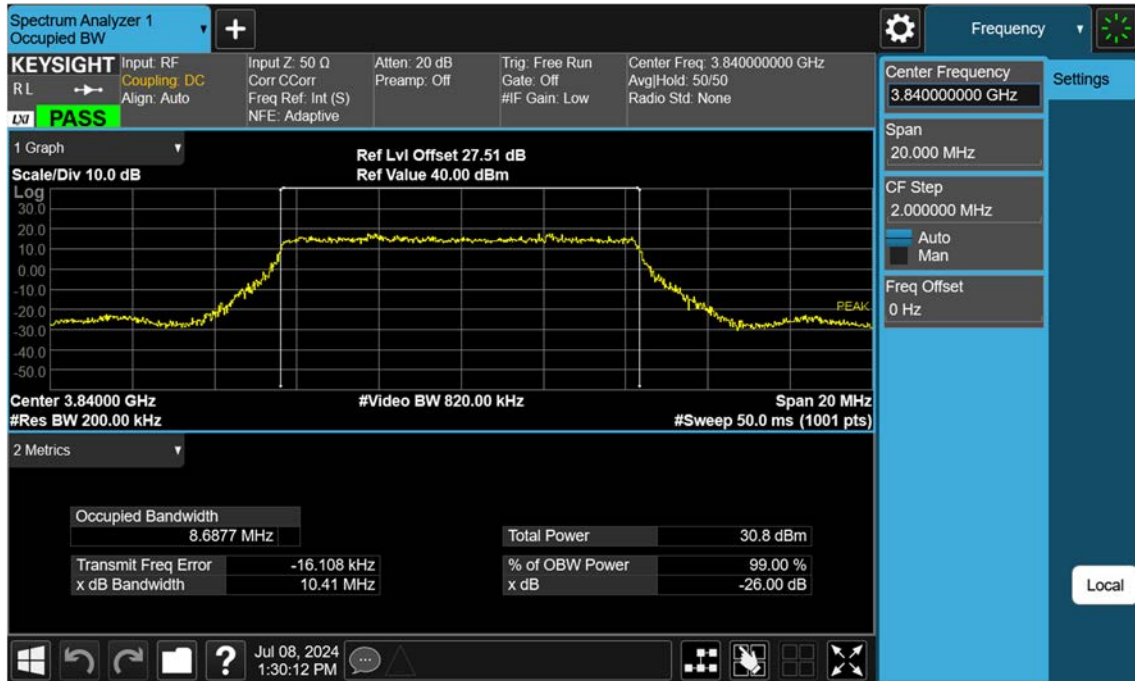

n77(3700~3980 MHz)_100 M_PAR_Mid_16QAM_FullRB

n77(3700~3980 MHz)_100 M_PAR_Mid_64QAM_FullRB

n77(3700~3980 MHz)_100 M_PAR_Mid_256QAM_FullRB

n77(3700~3980 MHz)_10 M_OBW_Mid_BPSK_FullIRB

n77(3700~3980 MHz)_10 M_OBW_Mid_QPSK_FullRB