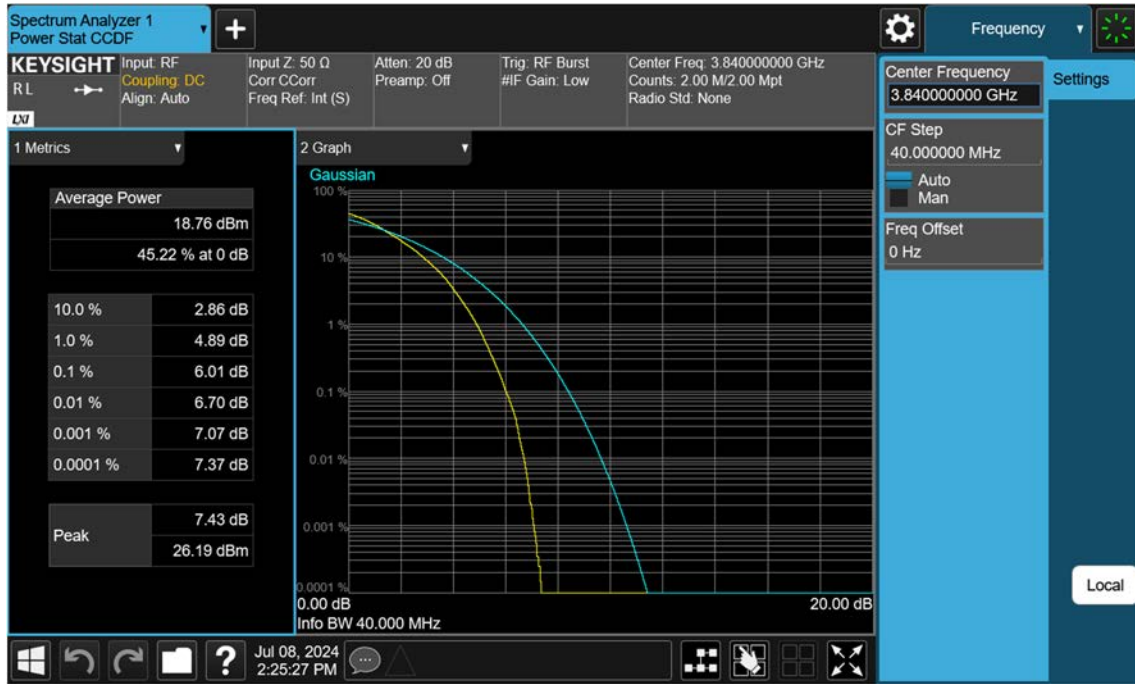

n77(3700~3980 MHz)_40 M_PAR_Mid_16QAM_FullRB

n77(3700~3980 MHz)_40 M_PAR_Mid_64QAM_FullRB

n77(3700~3980 MHz)_40 M_PAR_Mid_256QAM_FullRB

n77(3700~3980 MHz)_50 M_PAR_Mid_BPSK_FullRB

n77(3700~3980 MHz)_50 M_PAR_Mid_QPSK_FullRB