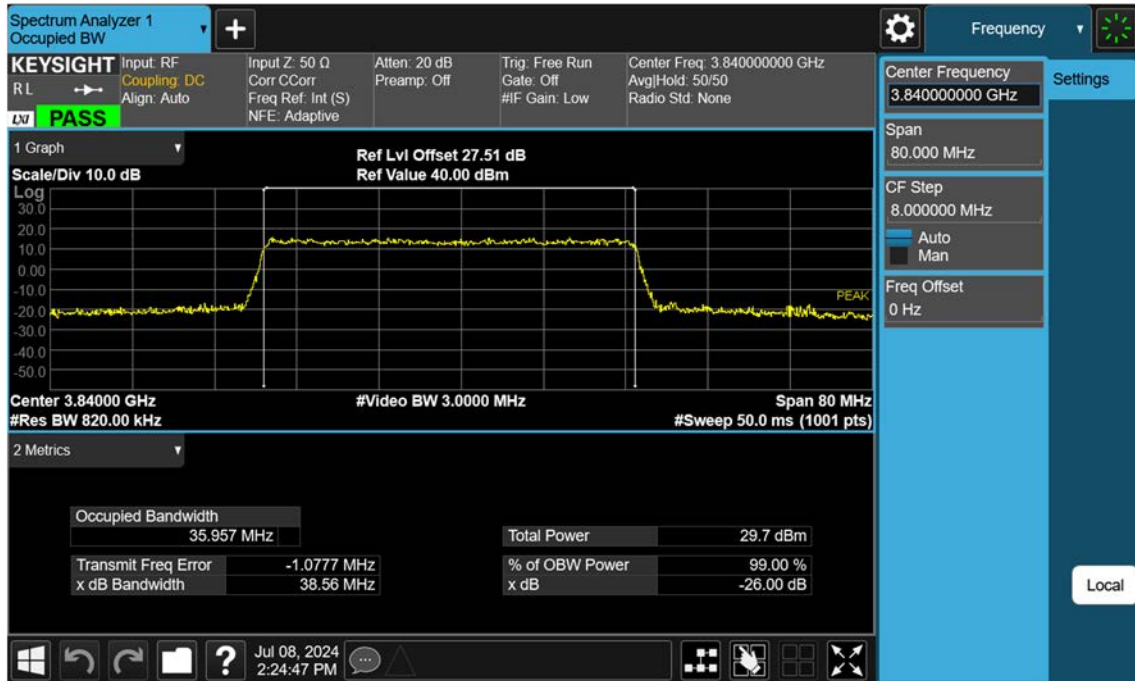

n77(3700~3980 MHz)_40 M_OBW_Mid_64QAM_FullRB