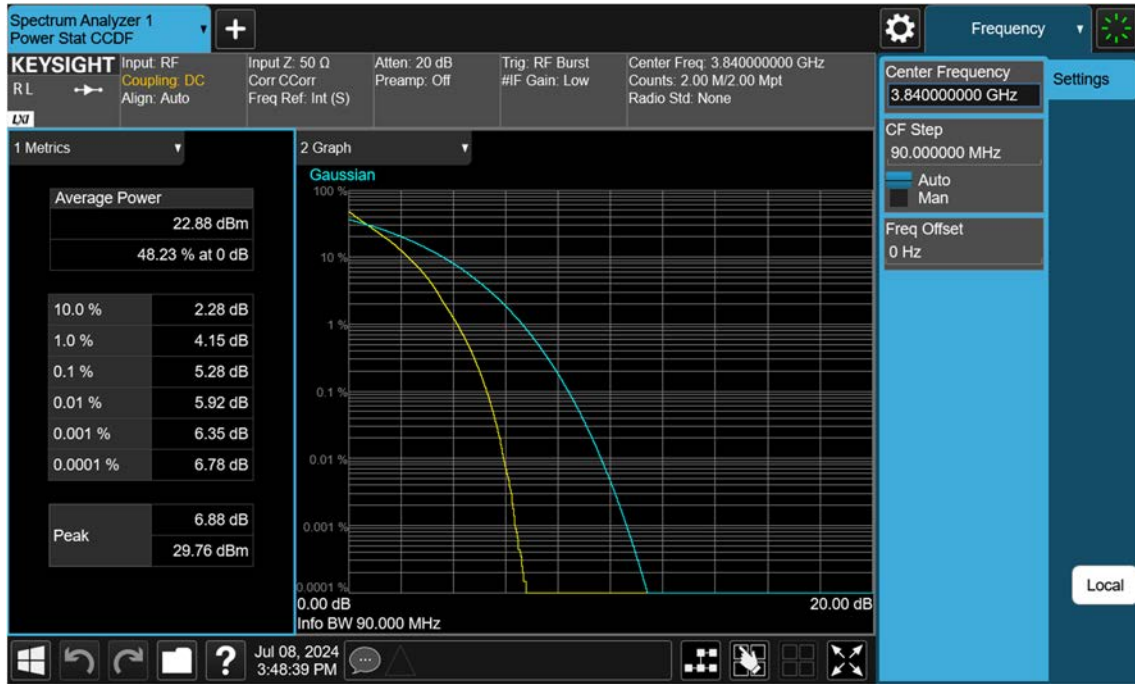

n77(3700~3980 MHz)_80 M_PAR_Mid_16QAM_FullRB

n77(3700~3980 MHz)_80 M_PAR_Mid_64QAM_FullRB

n77(3700~3980 MHz)_80 M_PAR_Mid_256QAM_FullRB

n77(3700~3980 MHz)_90 M_PAR_Mid_BPSK_FullRB

n77(3700~3980 MHz)_90 M_PAR_Mid_QPSK_FullRB