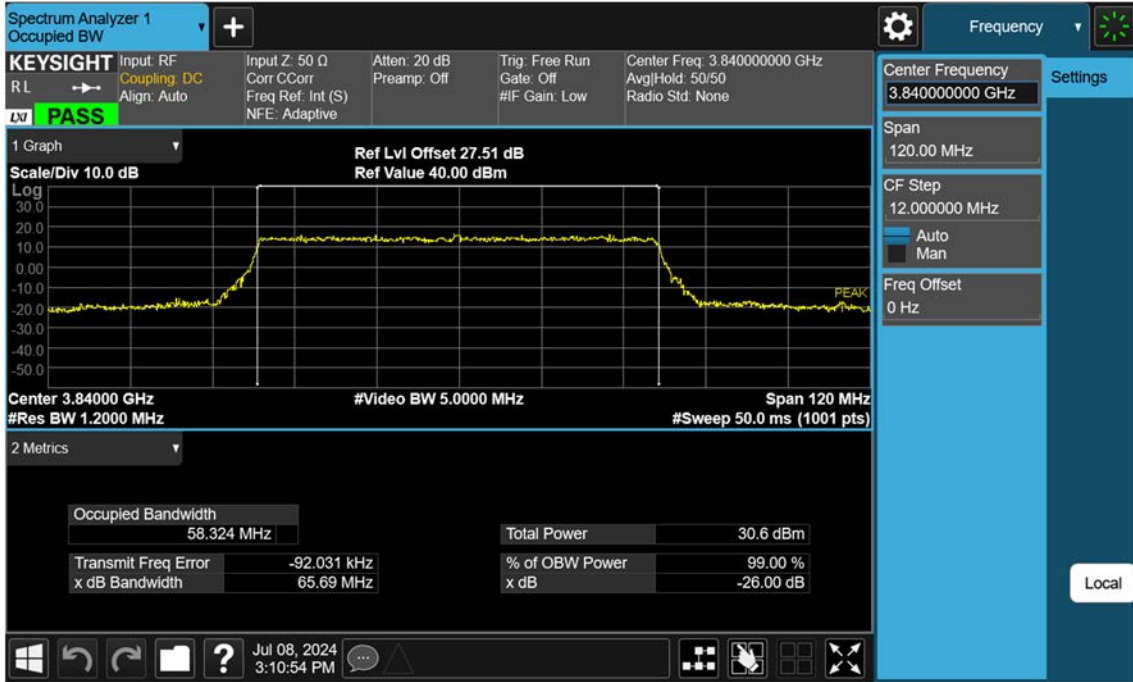

n77(3700~3980 MHz)_60 M_OBW_Mid_16QAM_FullRB