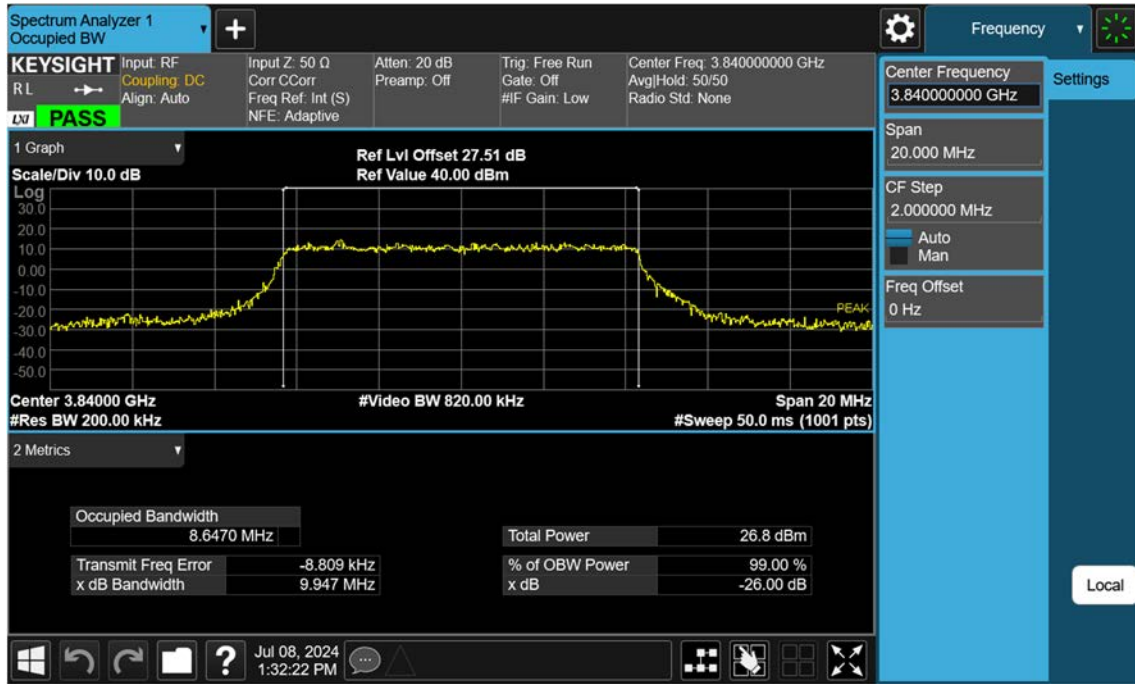

n77(3700~3980 MHz)_10 M_OBW_Mid_256QAM_FullRB