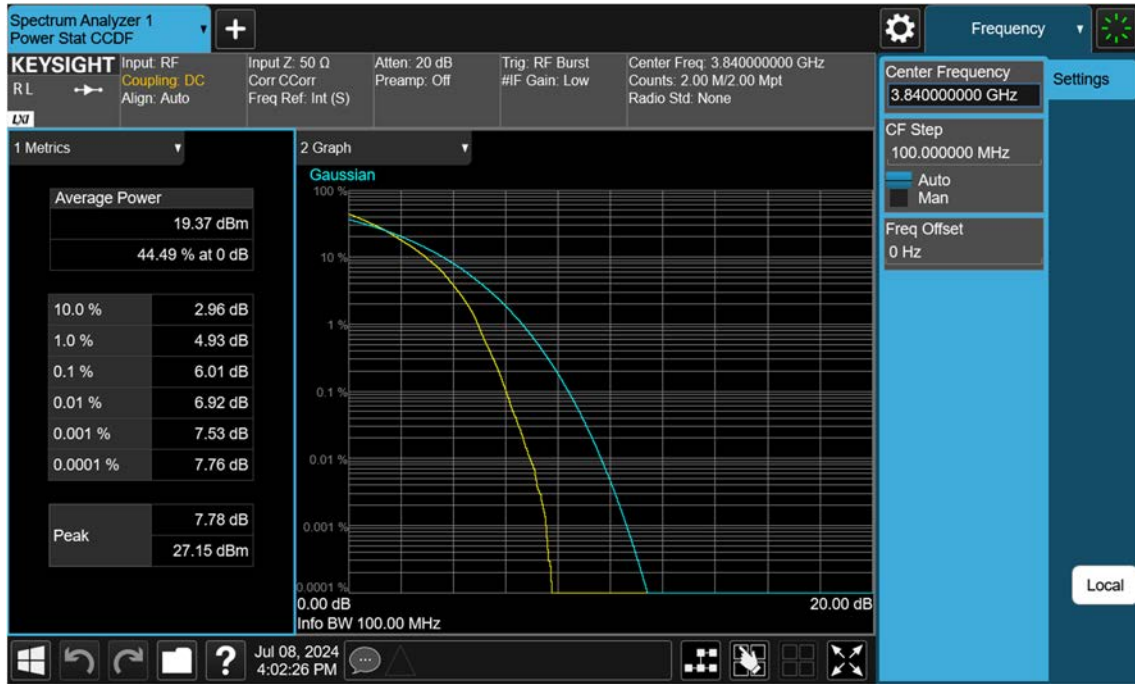

n77(3700~3980 MHz)_100 M_PAR_Mid_256QAM_FullRB