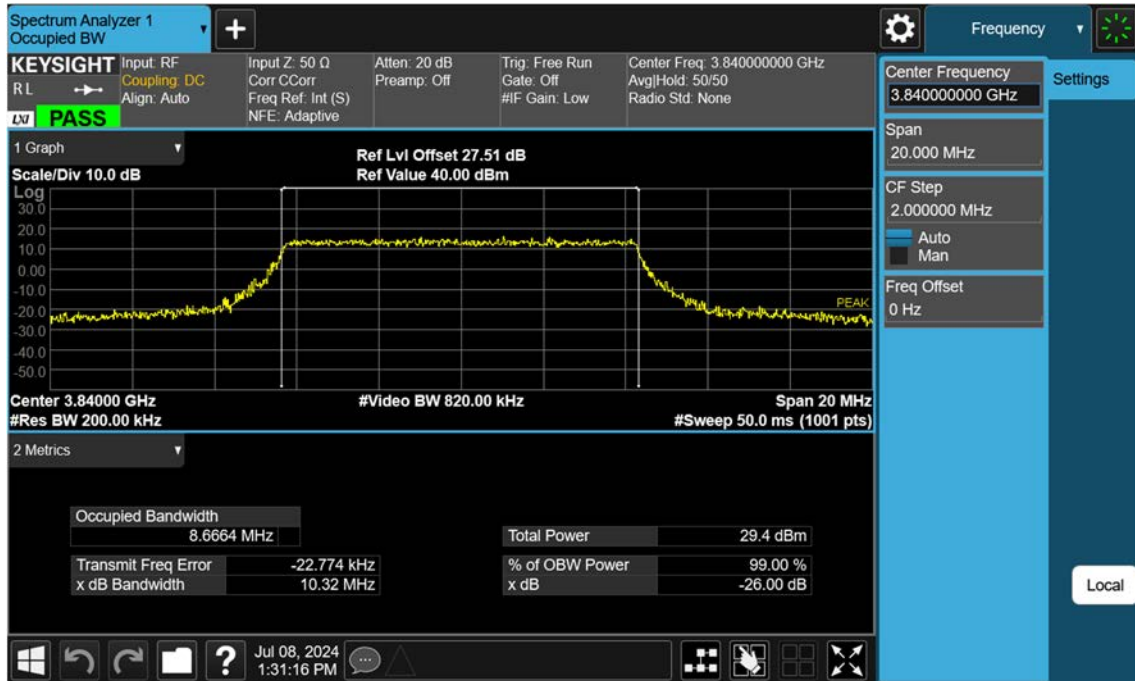

n77(3700~3980 MHz)_10 M_OBW_Mid_16QAM_FullRB