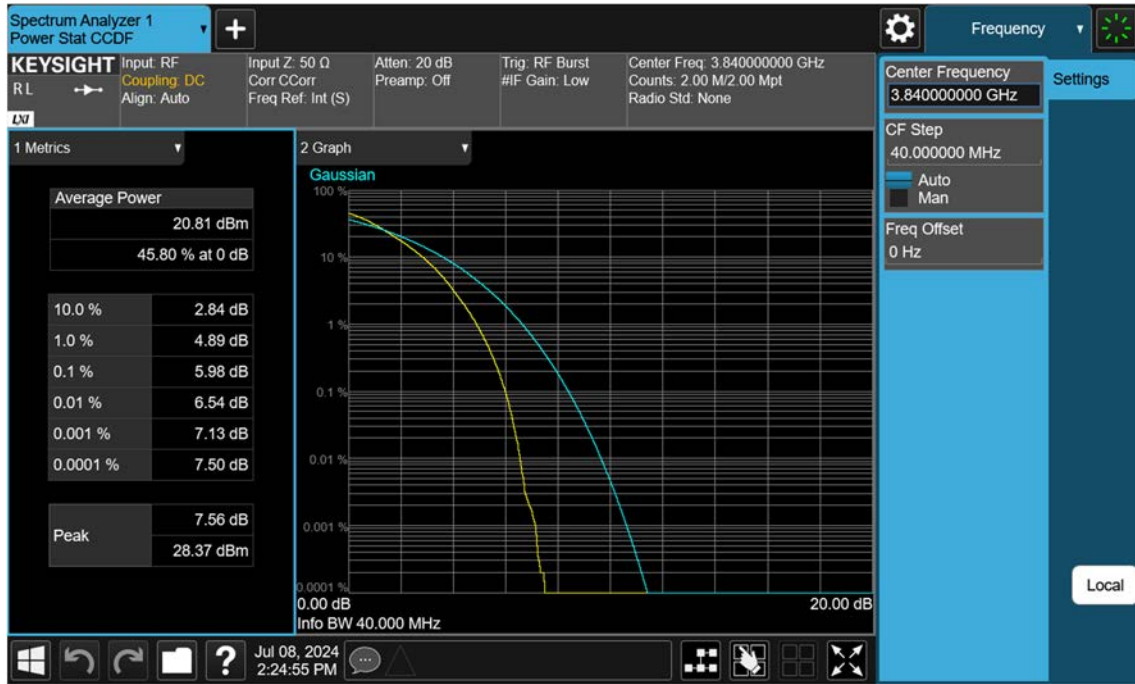

n77(3700~3980 MHz)_40 M_PAR_Mid_16QAM_FullRB

n77(3700~3980 MHz)_40 M_PAR_Mid_64QAM_FullRB

n77(3700~3980 MHz)_40 M_PAR_Mid_256QAM_FullRB

n77(3700~3980 MHz)_50 M_PAR_Mid_BPSK_FullRB

n77(3700~3980 MHz)_50 M_PAR_Mid_QPSK_FullRB