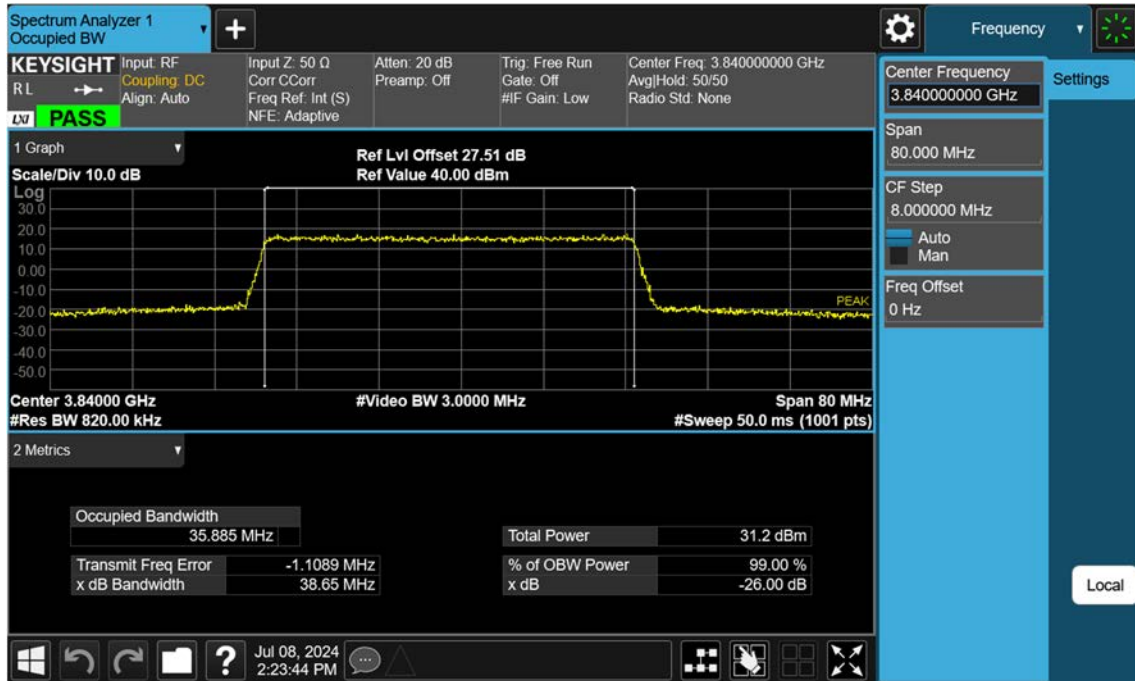

n77(3700~3980 MHz)_30 M_OBW_Mid_16QAM_FullRB

n77(3700~3980 MHz)_30 M_OBW_Mid_64QAM_FullRB

n77(3700~3980 MHz)_30 M_OBW_Mid_256QAM_FullRB

n77(3700~3980 MHz)_40 M_OBW_Mid_BPSK_FullIRB

n77(3700~3980 MHz)_40 M_OBW_Mid_QPSK_FullRB