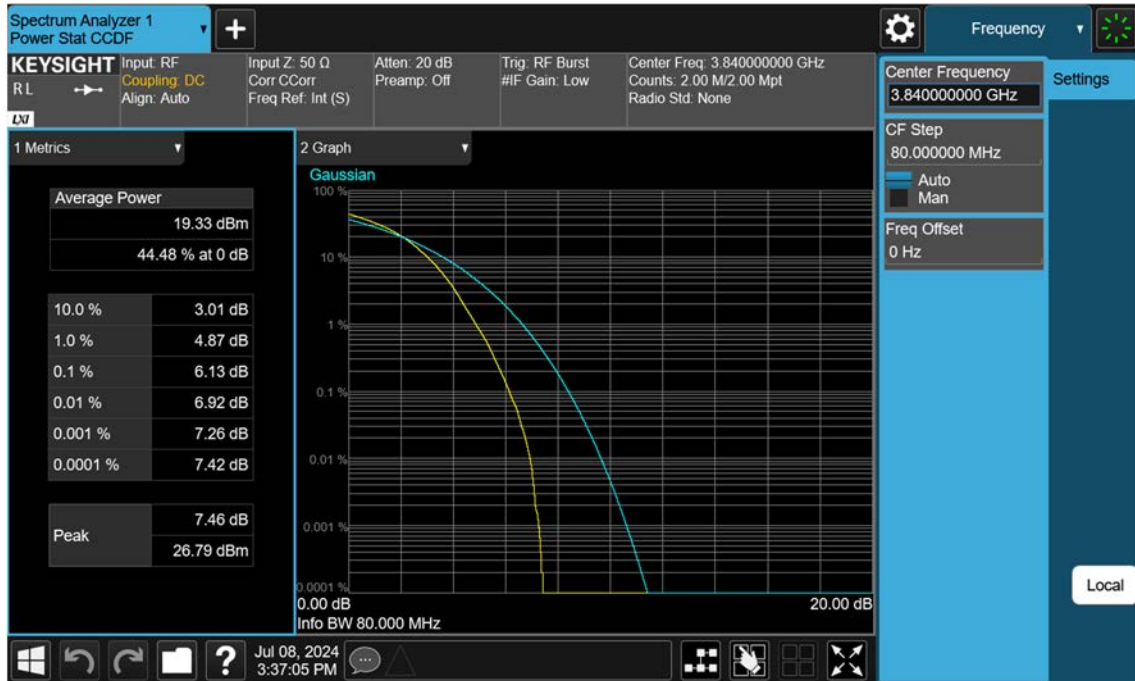

n77(3700~3980 MHz)_80 M_PAR_Mid_256QAM_FullRB