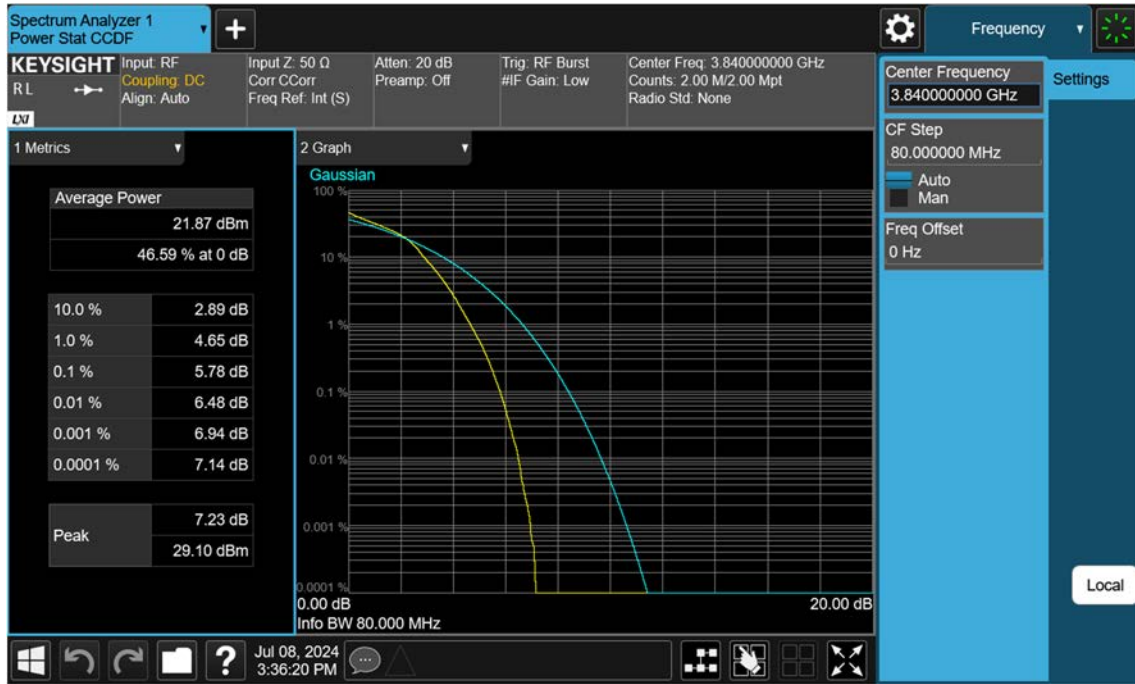

n77(3700~3980 MHz)_80 M_PAR_Mid_16QAM_FullRB