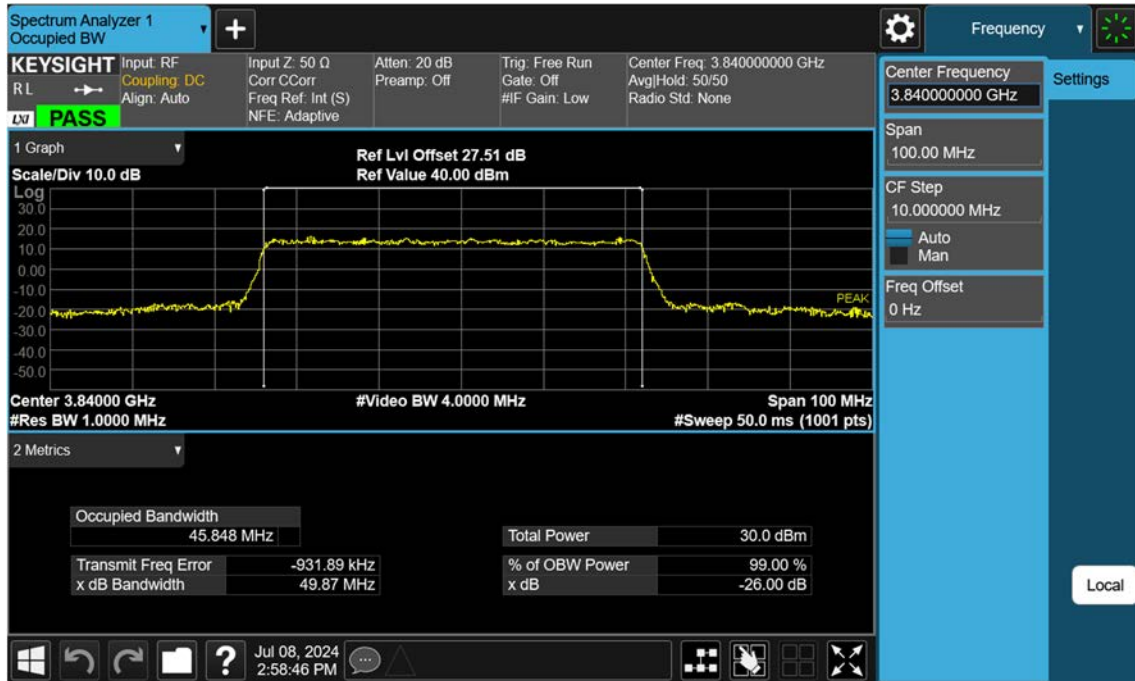

n77(3700~3980 MHz)_50 M_OBW_Mid_64QAM_FullRB