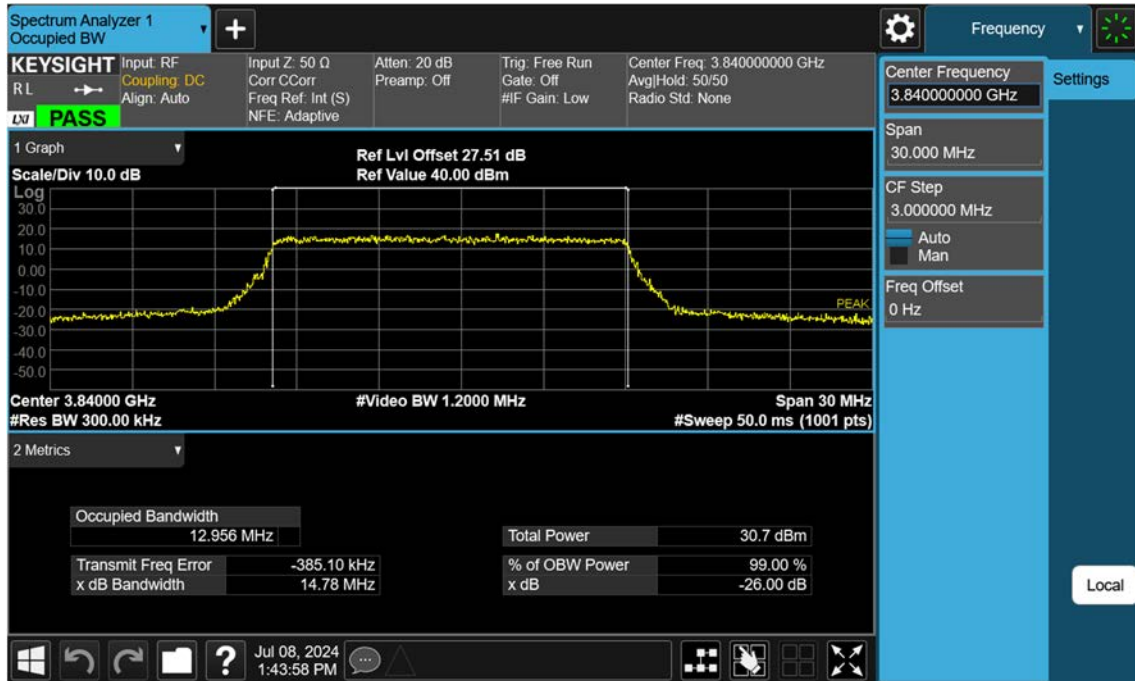

n77(3700~3980 MHz)_10 M_OBW_Mid_16QAM_FullRB

n77(3700~3980 MHz)_10 M_OBW_Mid_64QAM_FullRB

n77(3700~3980 MHz)_10 M_OBW_Mid_256QAM_FullRB

n77(3700~3980 MHz)_15 M_OBW_Mid_BPSK_FullIRB

n77(3700~3980 MHz)_15 M_OBW_Mid_QPSK_FullRB