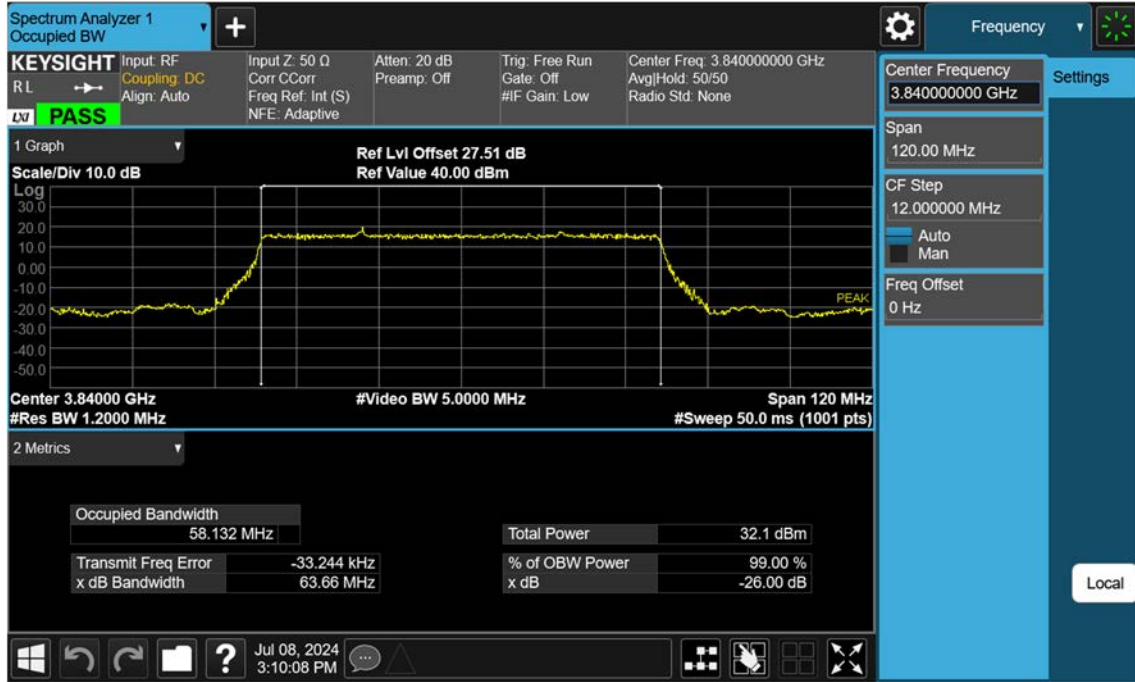

n77(3700~3980 MHz)_50 M_OBW_Mid_16QAM_FullRB

n77(3700~3980 MHz)_50 M_OBW_Mid_64QAM_FullRB

n77(3700~3980 MHz)_50 M_OBW_Mid_256QAM_FullRB

n77(3700~3980 MHz)_60 M_OBW_Mid_BPSK_FullIRB

n77(3700~3980 MHz)_60 M_OBW_Mid_QPSK_FullRB