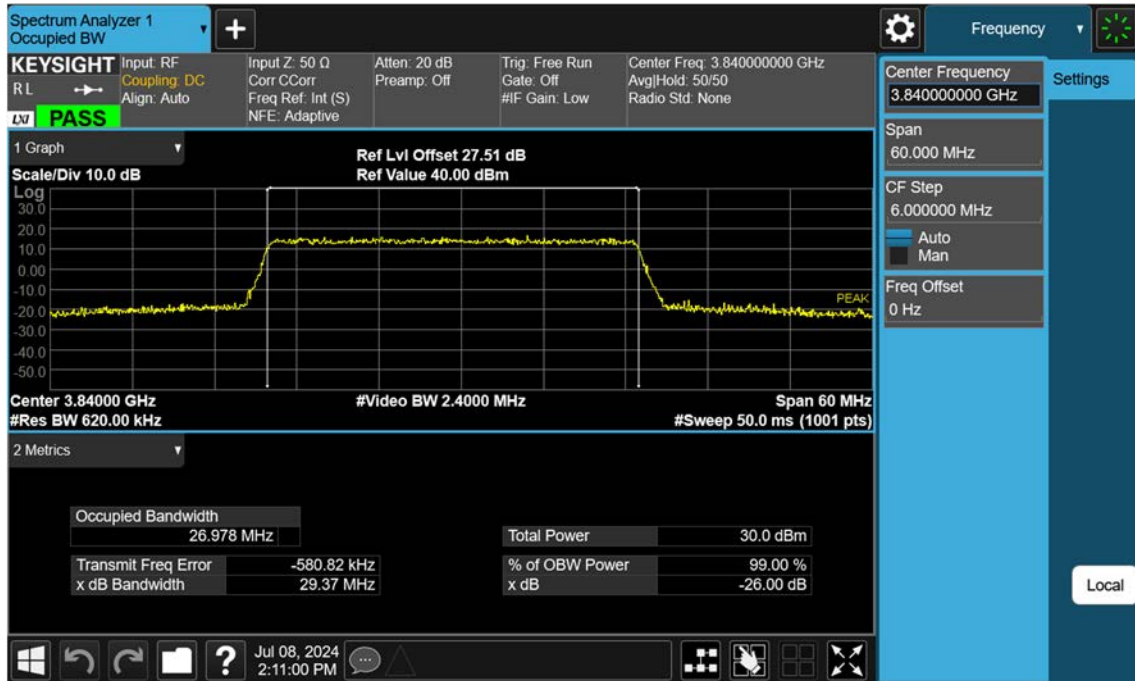

n77(3700~3980 MHz)_30 M_OBW_Mid_16QAM_FullRB