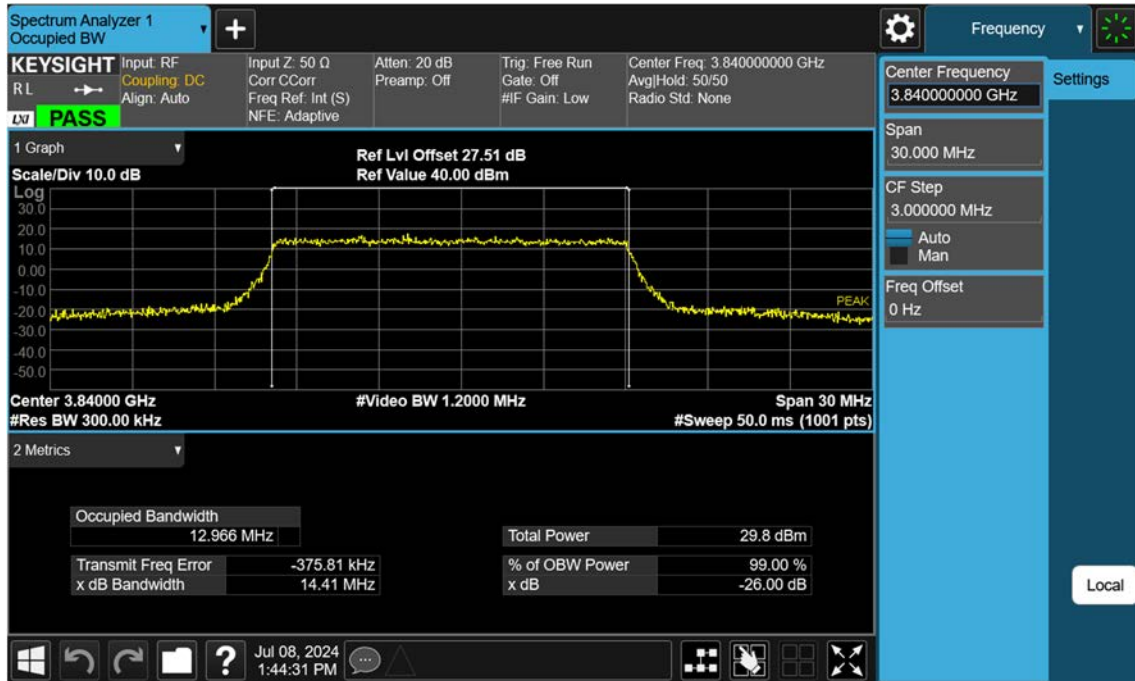

n77(3700~3980 MHz)_15 M_OBW_Mid_16QAM_FullRB