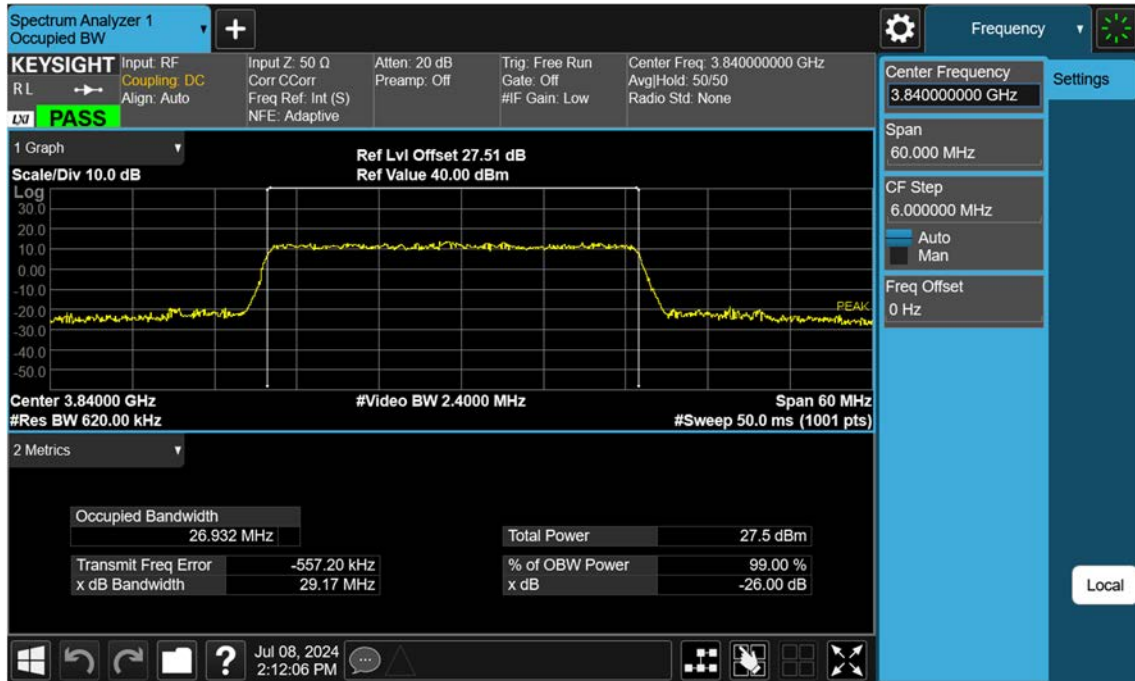

n77(3700~3980 MHz)_30 M_OBW_Mid_256QAM_FullRB