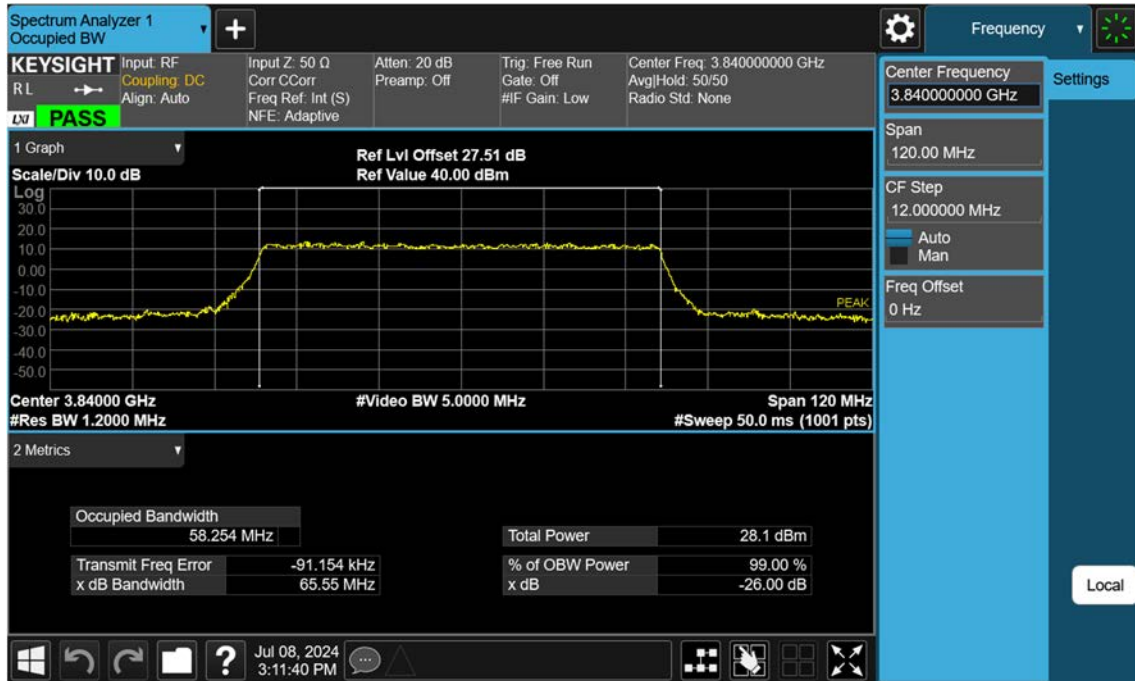

n77(3700~3980 MHz)_60 M_OBW_Mid_256QAM_FullRB