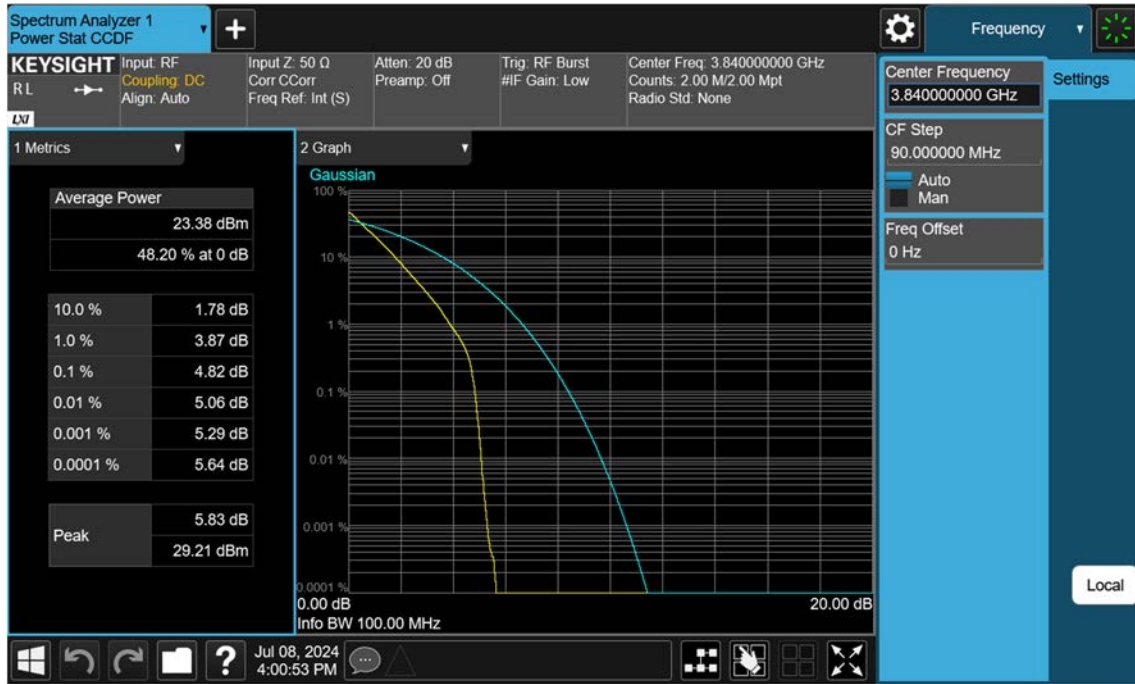

n77(3700~3980 MHz)_90 M_PAR_Mid_16QAM_FullRB

n77(3700~3980 MHz)_90 M_PAR_Mid_64QAM_FullRB

n77(3700~3980 MHz)_90 M_PAR_Mid_256QAM_FullRB

n77(3700~3980 MHz)_100 M_PAR_Mid_BPSK_FullIRB

n77(3700~3980 MHz)_100 M_PAR_Mid_QPSK_FullRB