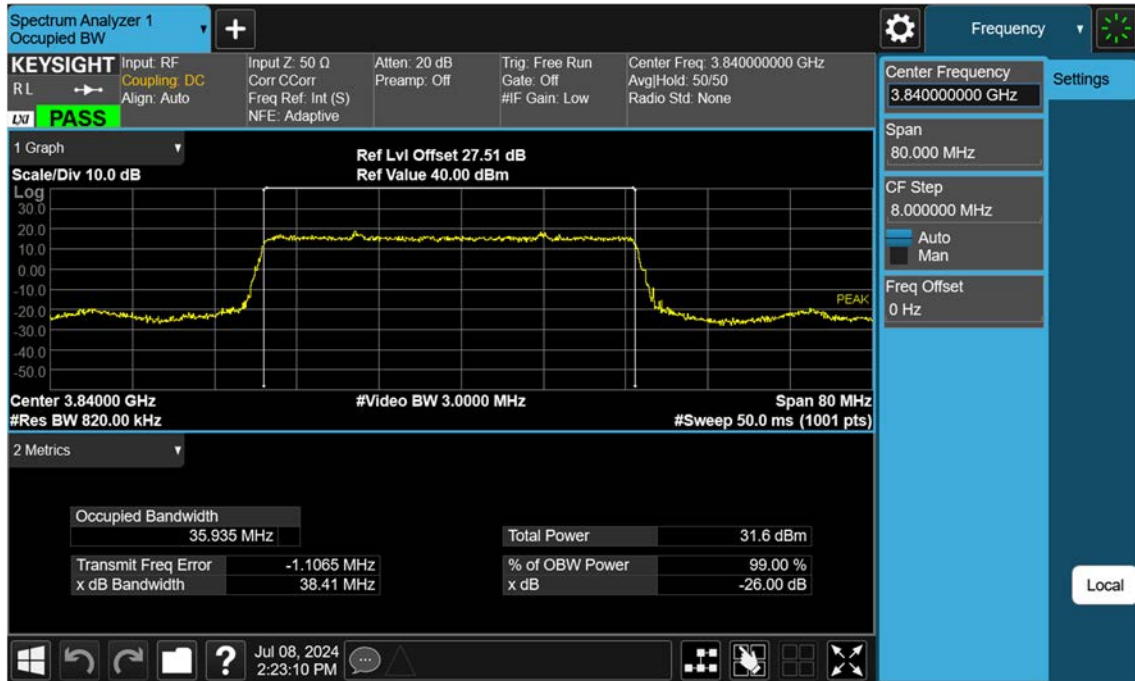

n77(3700~3980 MHz)_30 M_OBW_Mid_16QAM_FullRB

n77(3700~3980 MHz)_30 M_OBW_Mid_64QAM_FullRB

n77(3700~3980 MHz)_30 M_OBW_Mid_256QAM_FullRB

n77(3700~3980 MHz)_40 M_OBW_Mid_BPSK_FullIRB

n77(3700~3980 MHz)_40 M_OBW_Mid_QPSK_FullRB