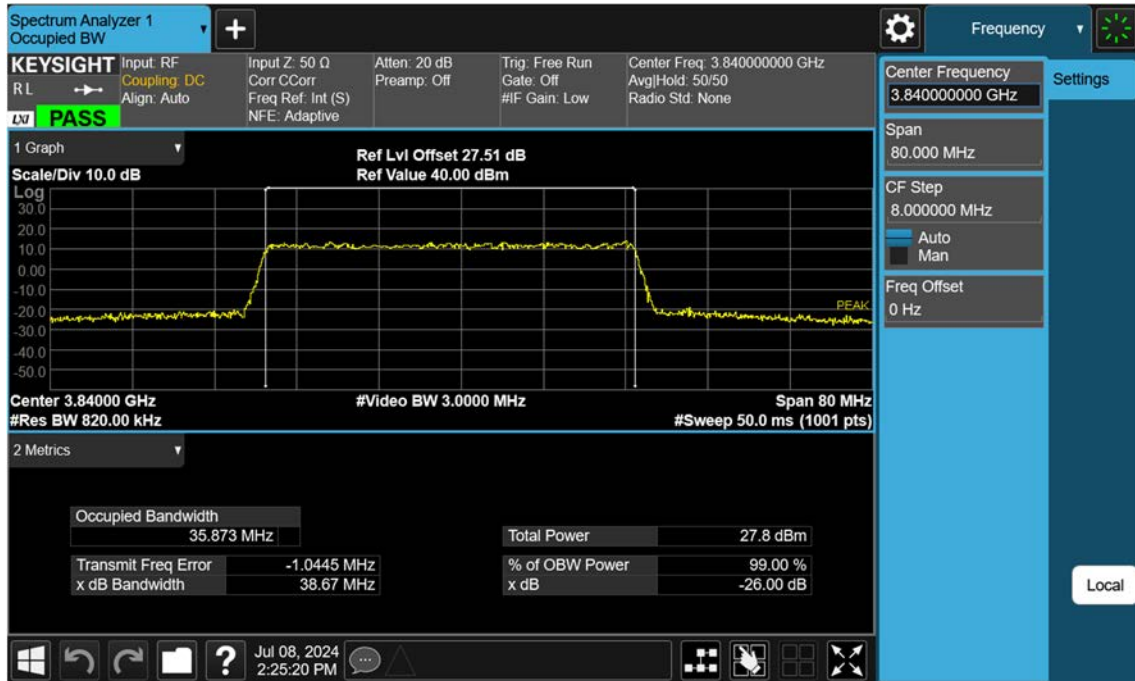

n77(3700~3980 MHz)_40 M_OBW_Mid_256QAM_FullRB