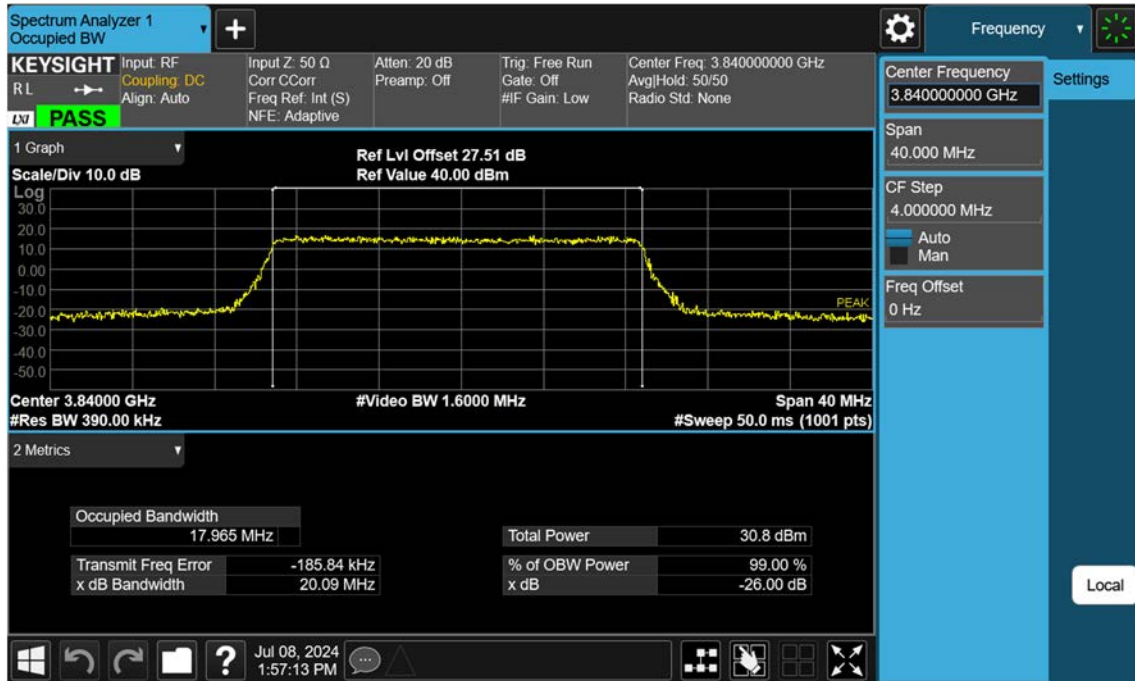

n77(3700~3980 MHz)_15 M_OBW_Mid_16QAM_FullRB

n77(3700~3980 MHz)_15 M_OBW_Mid_64QAM_FullRB

n77(3700~3980 MHz)_15 M_OBW_Mid_256QAM_FullRB

n77(3700~3980 MHz)_20 M_OBW_Mid_BPSK_FullIRB

n77(3700~3980 MHz)_20 M_OBW_Mid_QPSK_FullRB