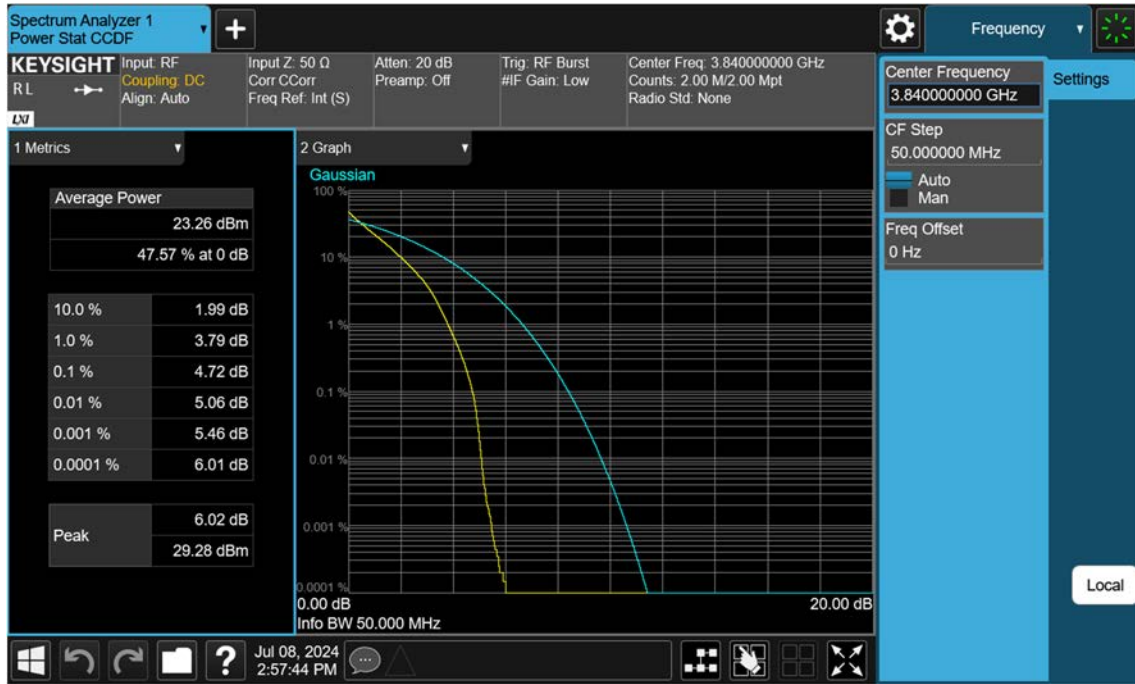

n77(3700~3980 MHz)_40 M_PAR_Mid_16QAM_FullRB

n77(3700~3980 MHz)_40 M_PAR_Mid_64QAM_FullRB

n77(3700~3980 MHz)_40 M_PAR_Mid_256QAM_FullRB

n77(3700~3980 MHz)_50 M_PAR_Mid_BPSK_FullRB

n77(3700~3980 MHz)_50 M_PAR_Mid_QPSK_FullRB