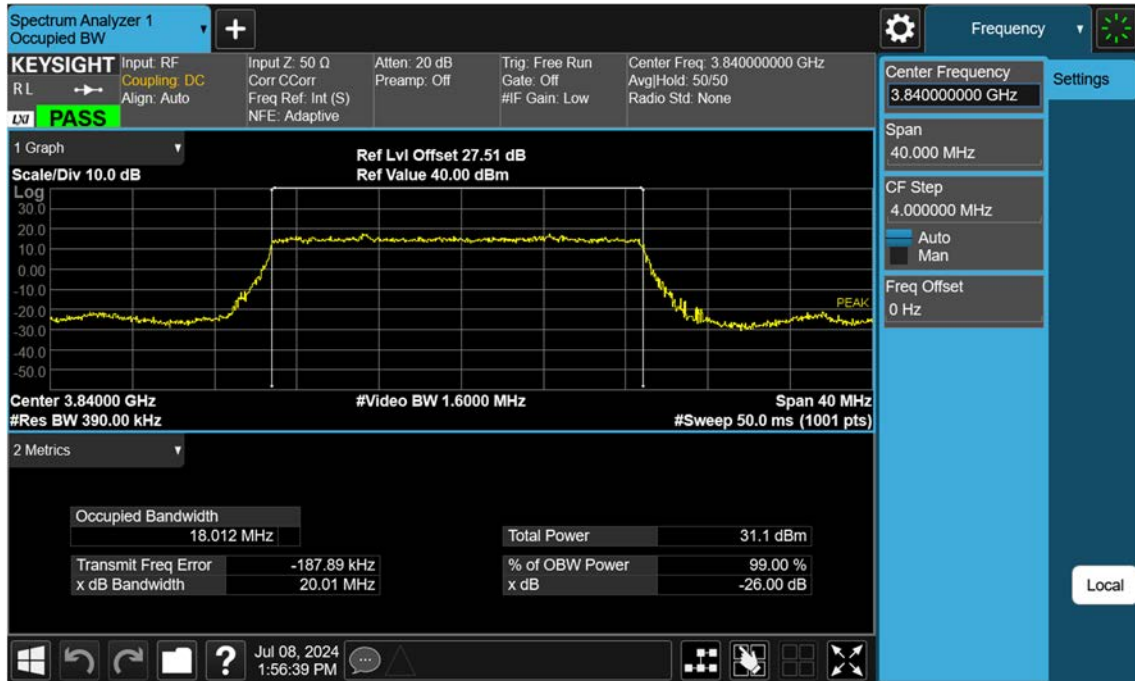

n77(3700~3980 MHz)_15 M_OBW_Mid_16QAM_FullRB

n77(3700~3980 MHz)_15 M_OBW_Mid_64QAM_FullRB

n77(3700~3980 MHz)_15 M_OBW_Mid_256QAM_FullRB

n77(3700~3980 MHz)_20 M_OBW_Mid_BPSK_FullIRB

n77(3700~3980 MHz)_20 M_OBW_Mid_QPSK_FullRB