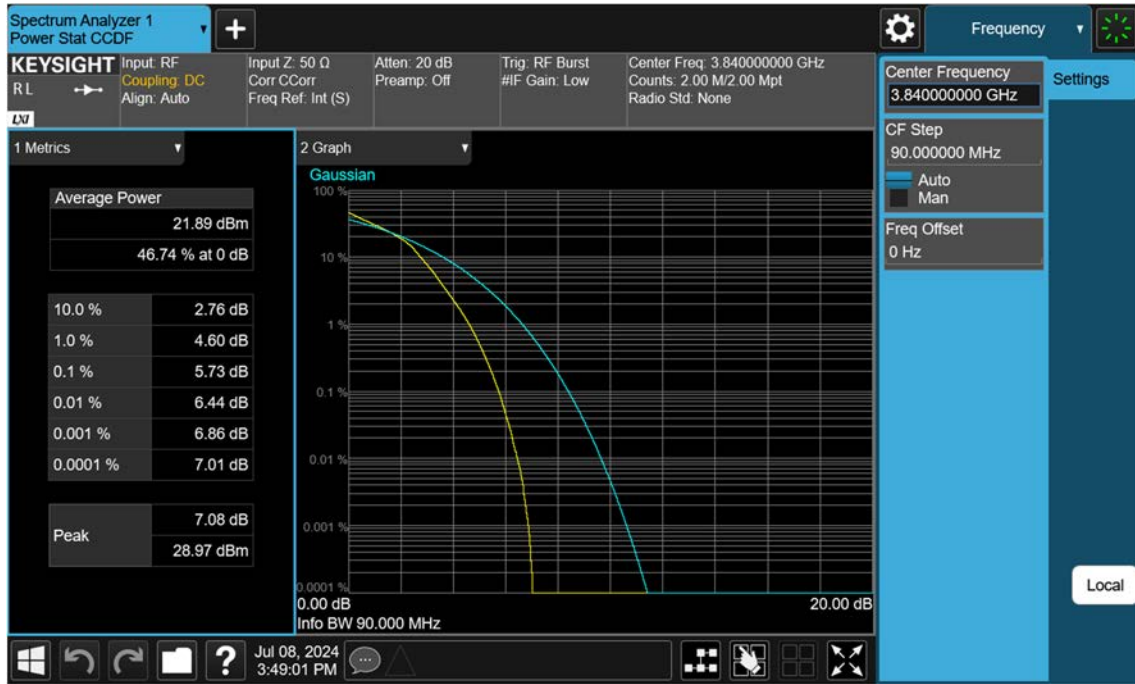

n77(3700~3980 MHz)_90 M_PAR_Mid_16QAM_FullRB