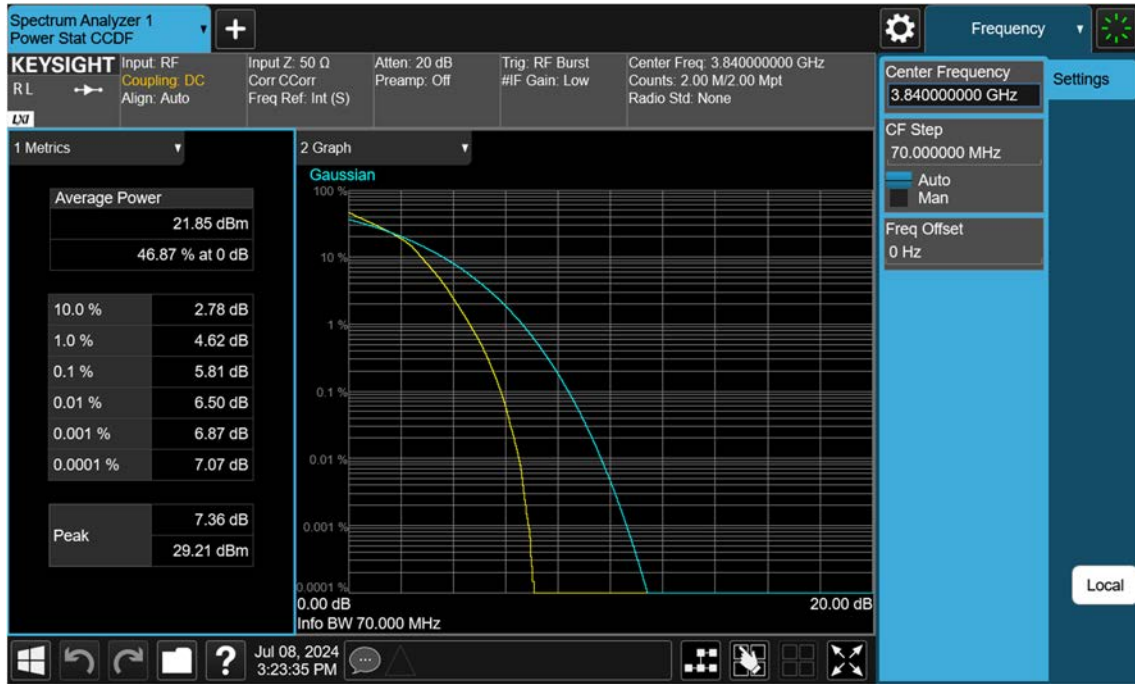

n77(3700~3980 MHz)_70 M_PAR_Mid_16QAM_FullRB