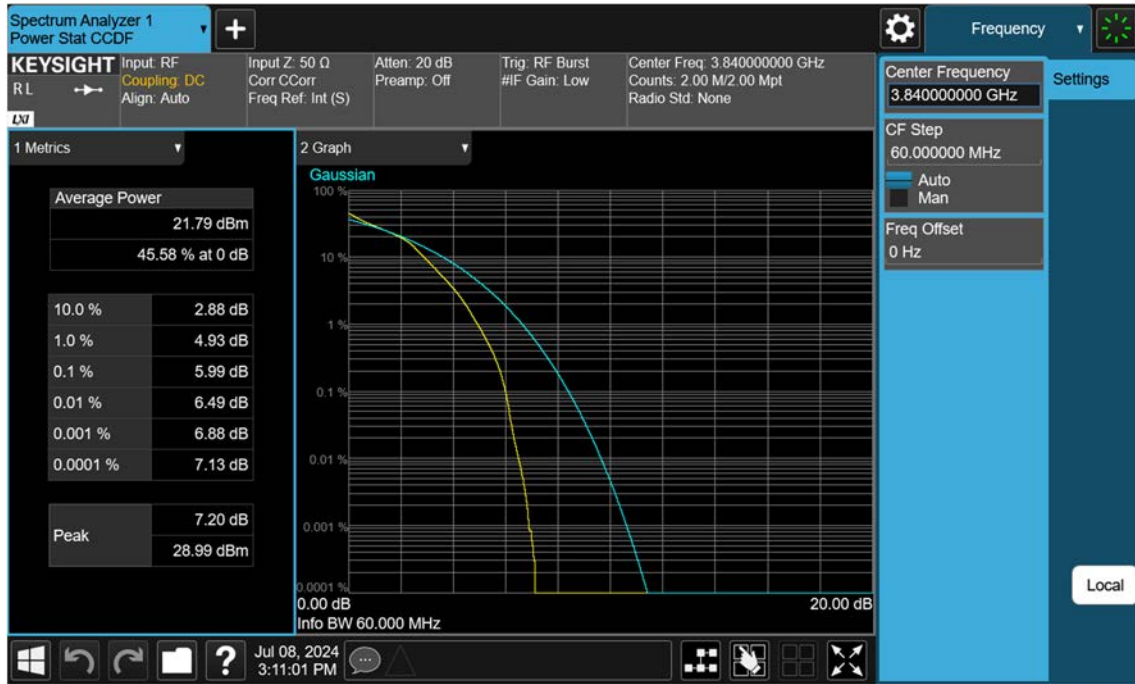

n77(3700~3980 MHz)_60 M_PAR_Mid_16QAM_FullRB