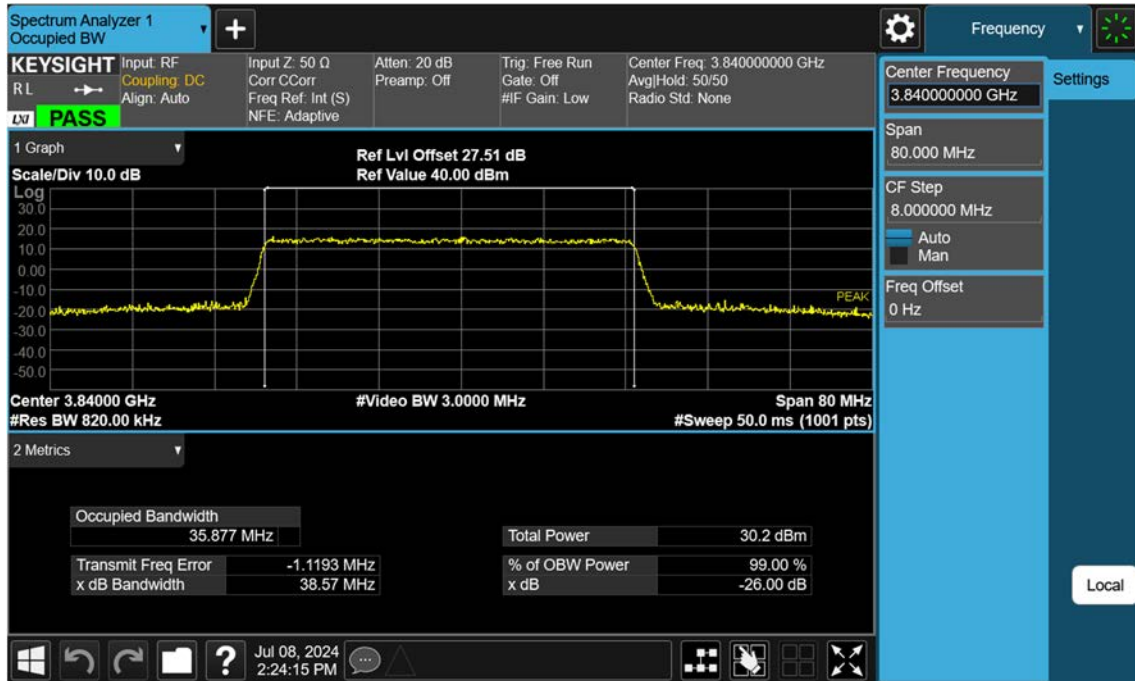

n77(3700~3980 MHz)_40 M_OBW_Mid_16QAM_FullRB