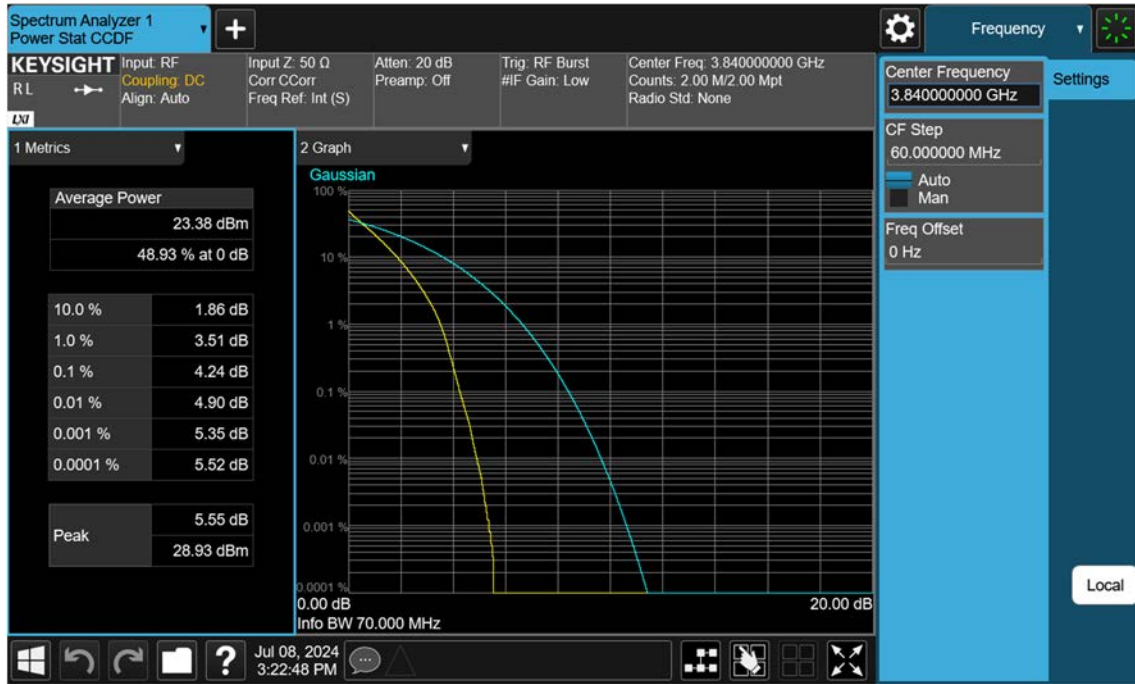

n77(3700~3980 MHz)_60 M_PAR_Mid_16QAM_FullRB

n77(3700~3980 MHz)_60 M_PAR_Mid_64QAM_FullRB

n77(3700~3980 MHz)_60 M_PAR_Mid_256QAM_FullRB

n77(3700~3980 MHz)_70 M_PAR_Mid_BPSK_FullRB

n77(3700~3980 MHz)_70 M_PAR_Mid_QPSK_FullRB