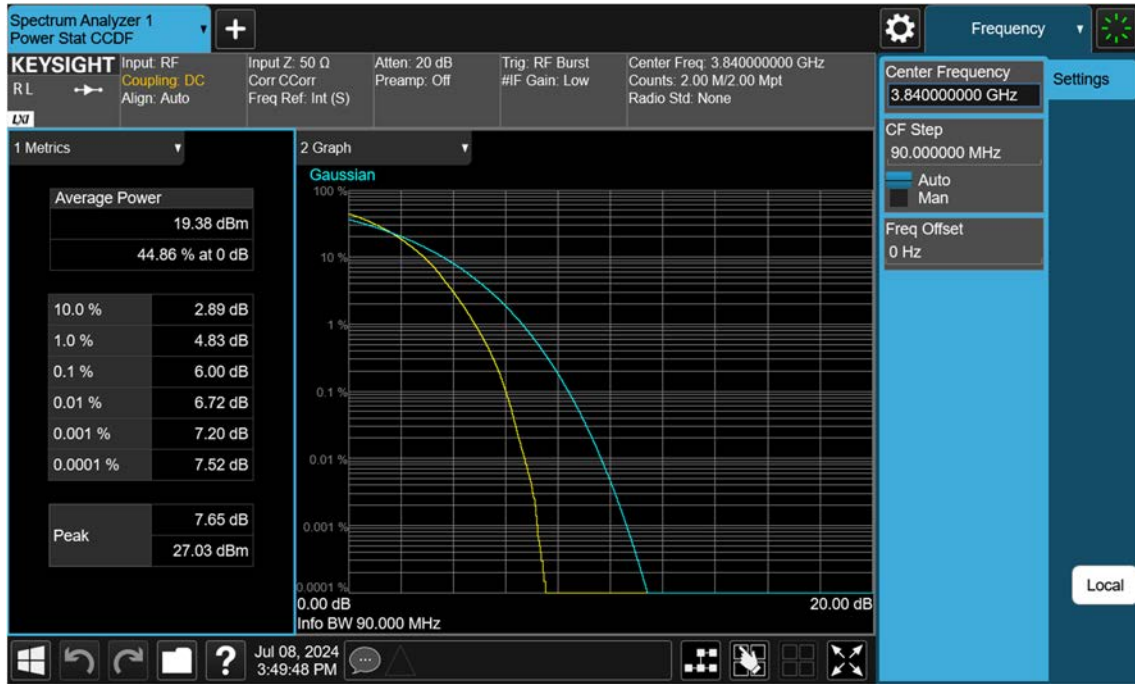

n77(3700~3980 MHz)_90 M_PAR_Mid_256QAM_FullRB