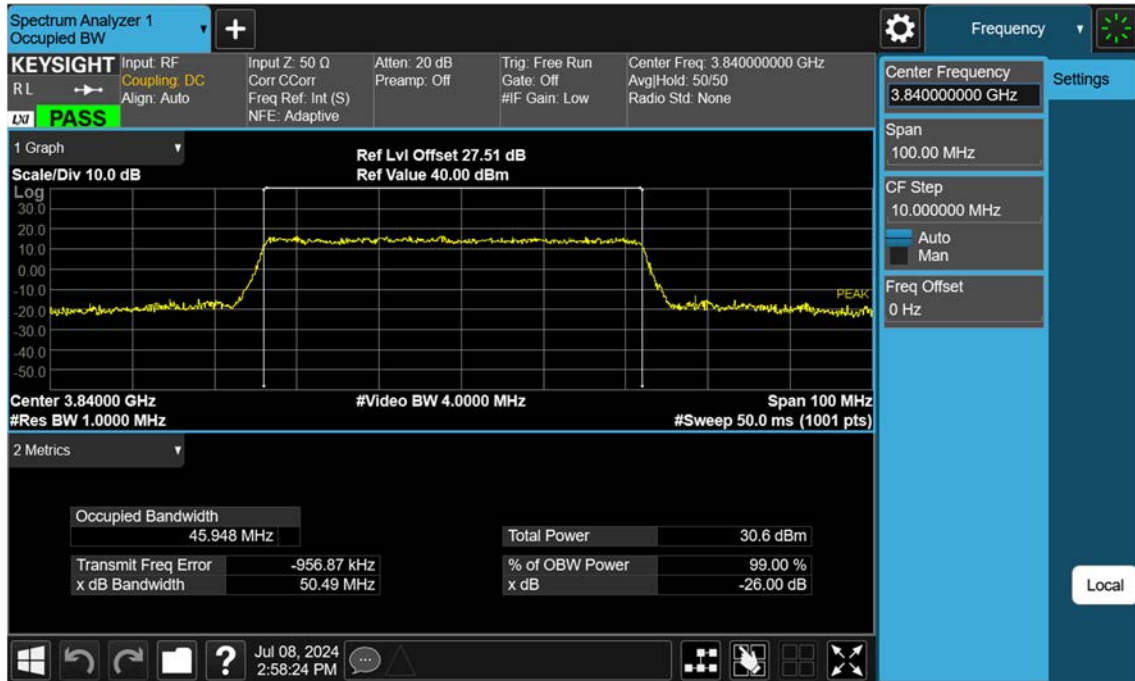

n77(3700~3980 MHz)_50 M_OBW_Mid_16QAM_FullRB