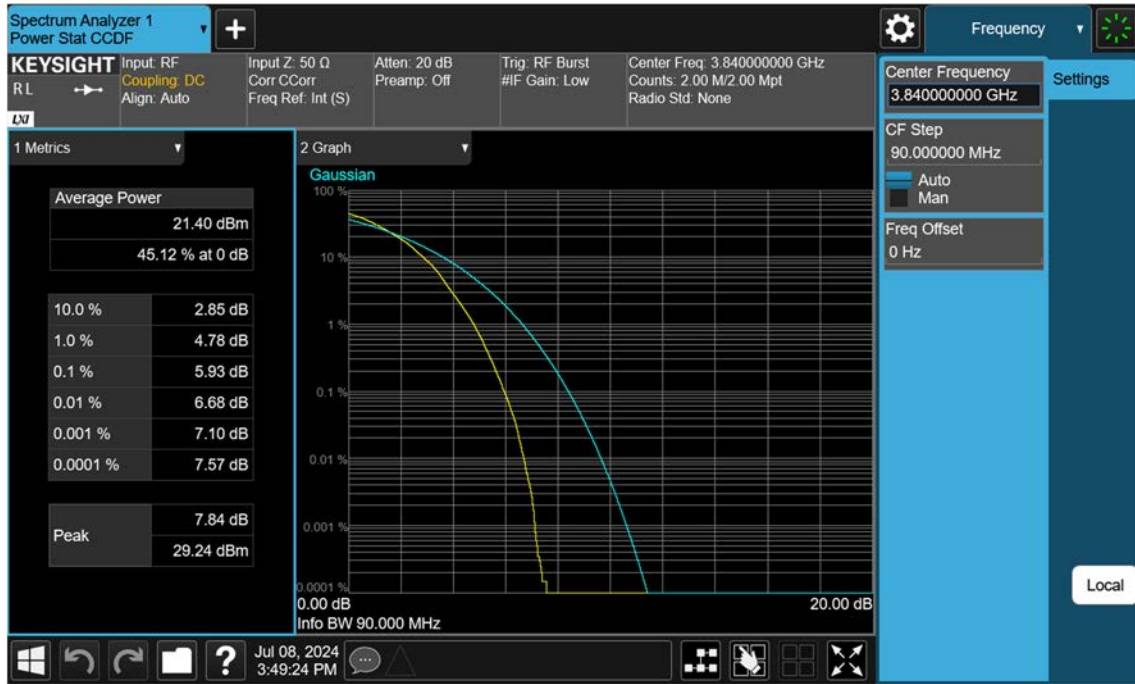

n77(3700~3980 MHz)_90 M_PAR_Mid_64QAM_FullRB