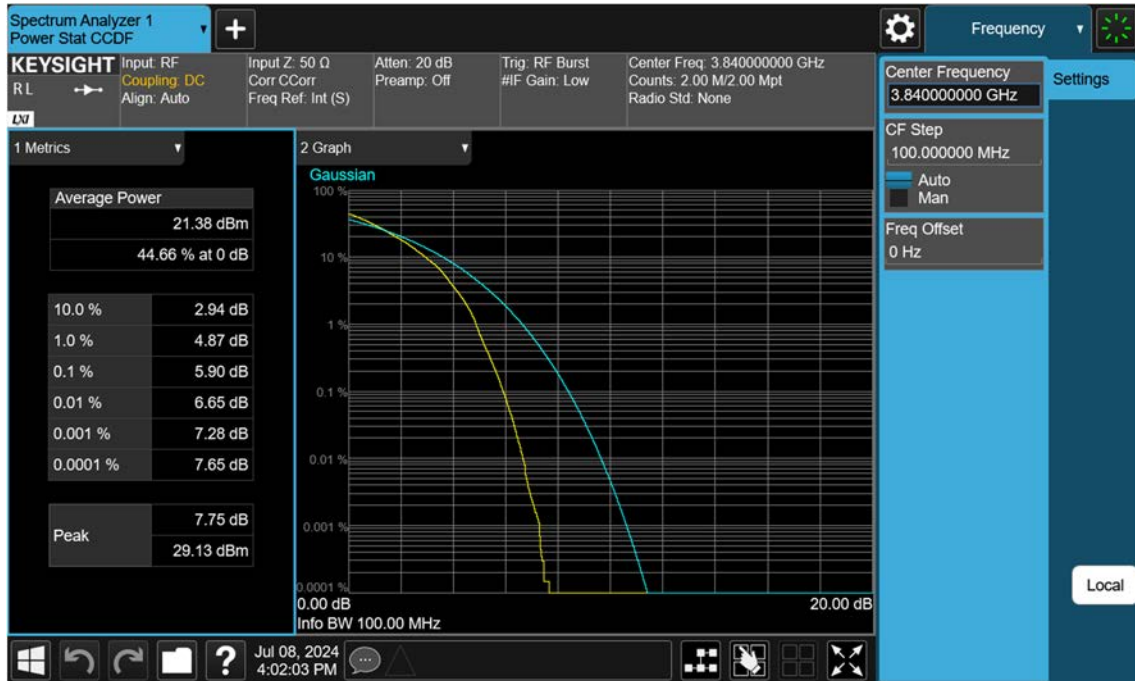

n77(3700~3980 MHz)_100 M_PAR_Mid_64QAM_FullRB