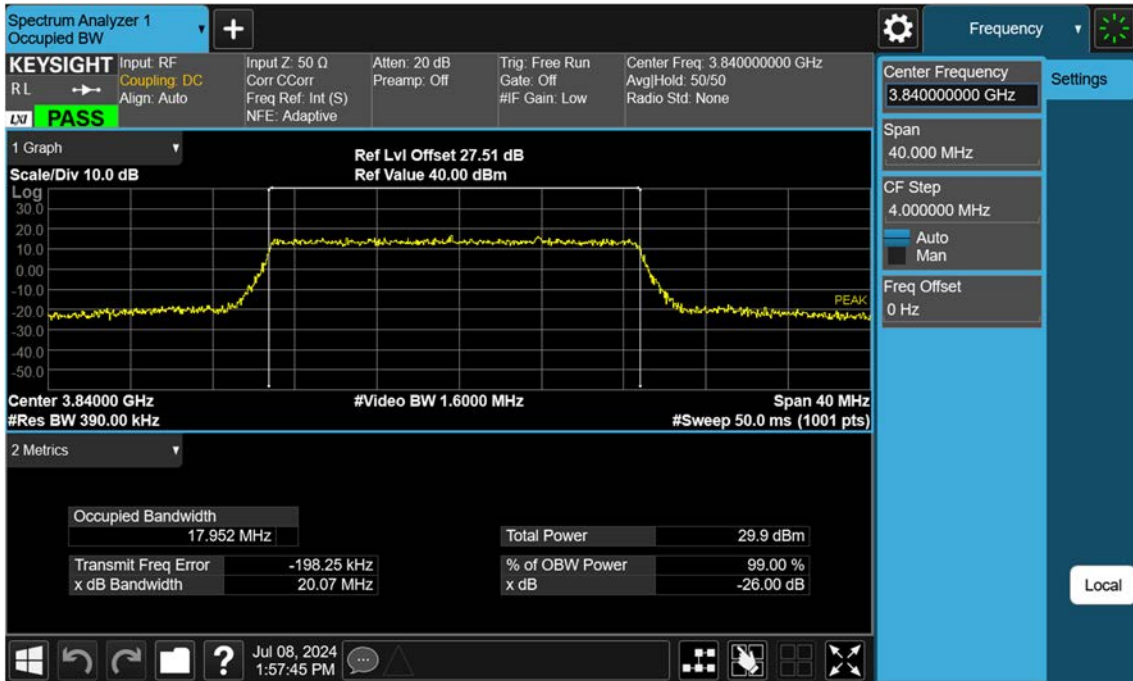

n77(3700~3980 MHz)_20 M_OBW_Mid_16QAM_FullRB