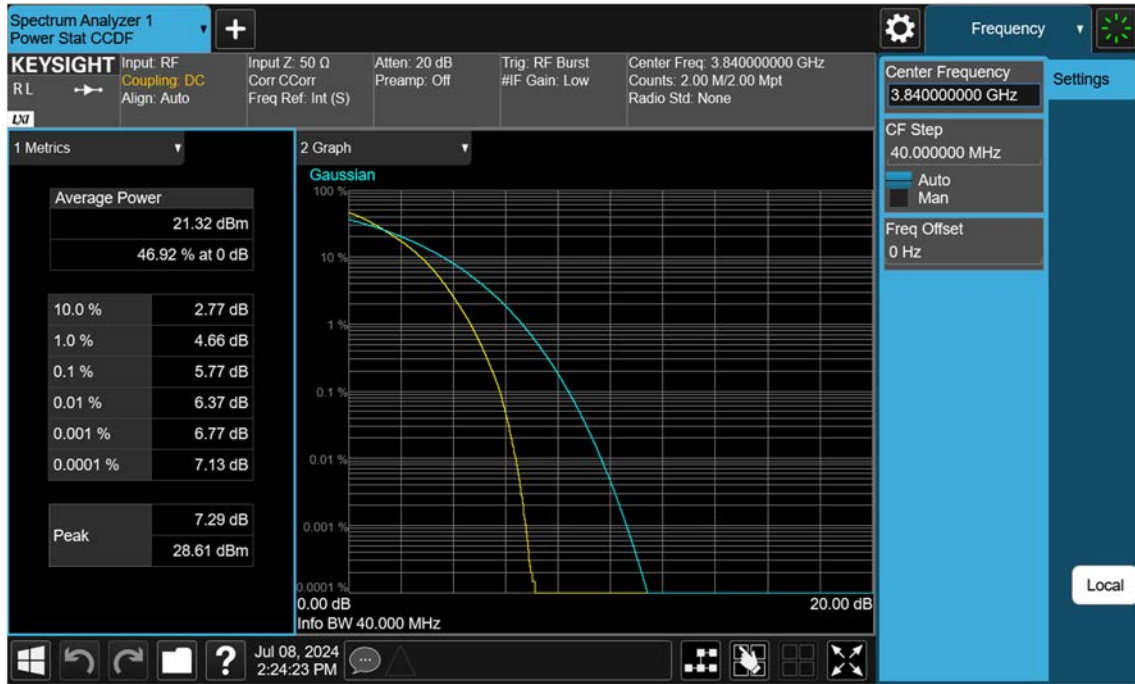

n77(3700~3980 MHz)_40 M_PAR_Mid_16QAM_FullRB

n77(3700~3980 MHz)_40 M_PAR_Mid_64QAM_FullRB

n77(3700~3980 MHz)_40 M_PAR_Mid_256QAM_FullRB

n77(3700~3980 MHz)_50 M_PAR_Mid_BPSK_FullRB

n77(3700~3980 MHz)_50 M_PAR_Mid_QPSK_FullRB