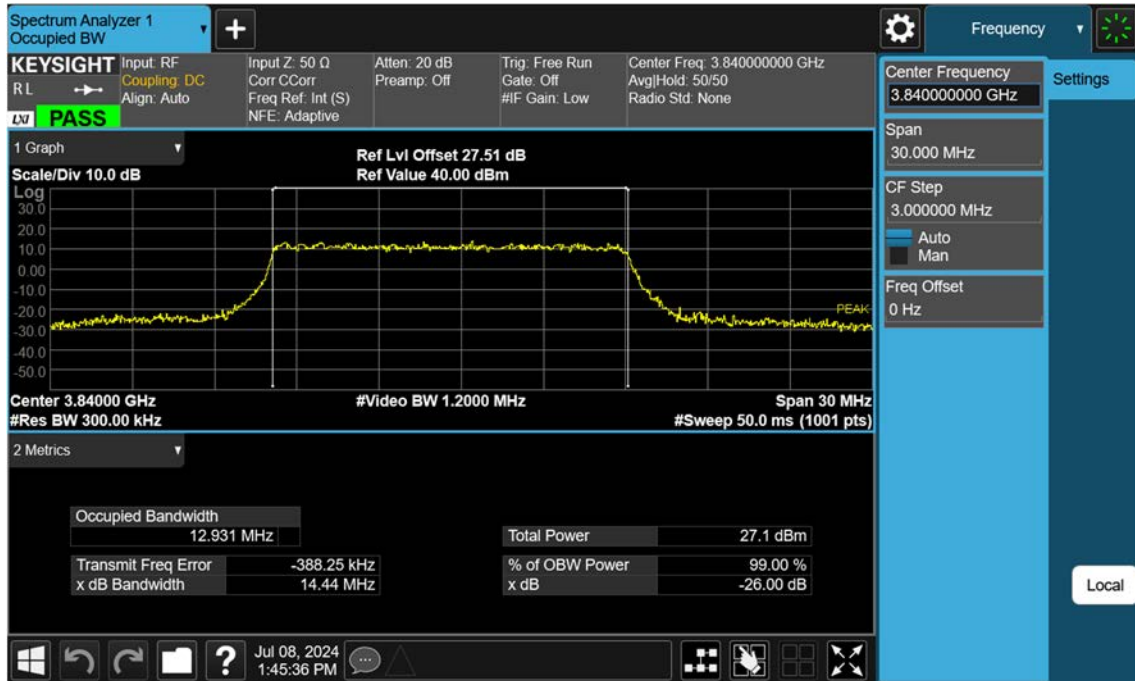

n77(3700~3980 MHz)_15 M_OBW_Mid_256QAM_FullRB