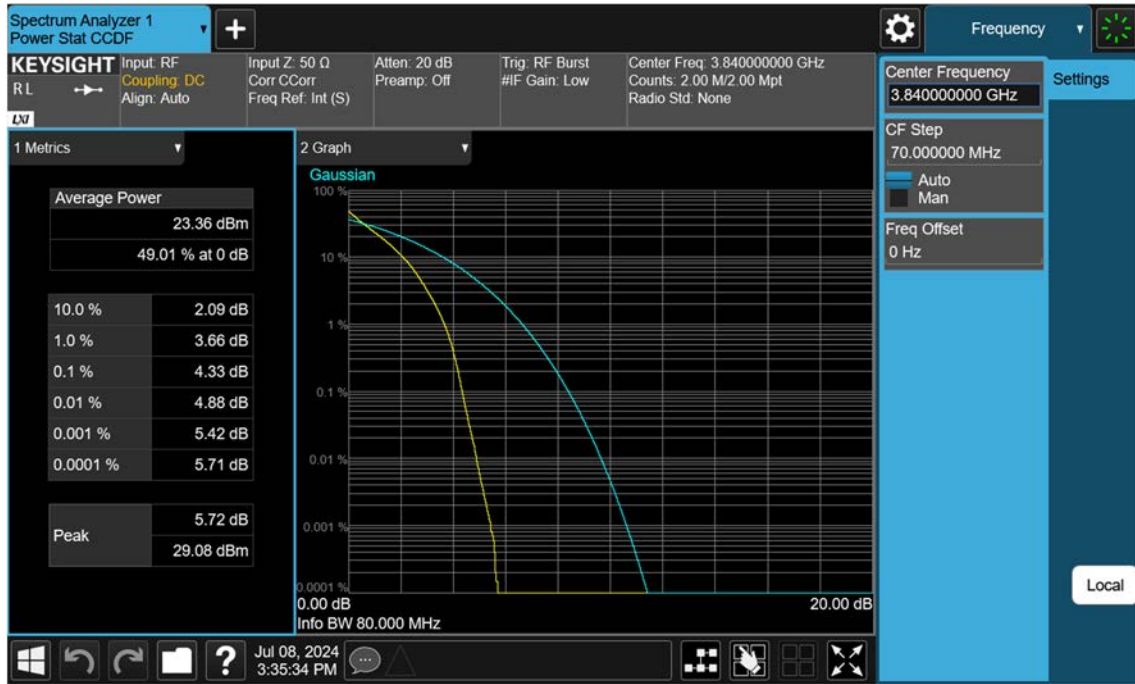

n77(3700~3980 MHz)_70 M_PAR_Mid_16QAM_FullRB

n77(3700~3980 MHz)_70 M_PAR_Mid_64QAM_FullRB

n77(3700~3980 MHz)_70 M_PAR_Mid_256QAM_FullRB

n77(3700~3980 MHz)_80 M_PAR_Mid_BPSK_FullRB

n77(3700~3980 MHz)_80 M_PAR_Mid_QPSK_FullRB