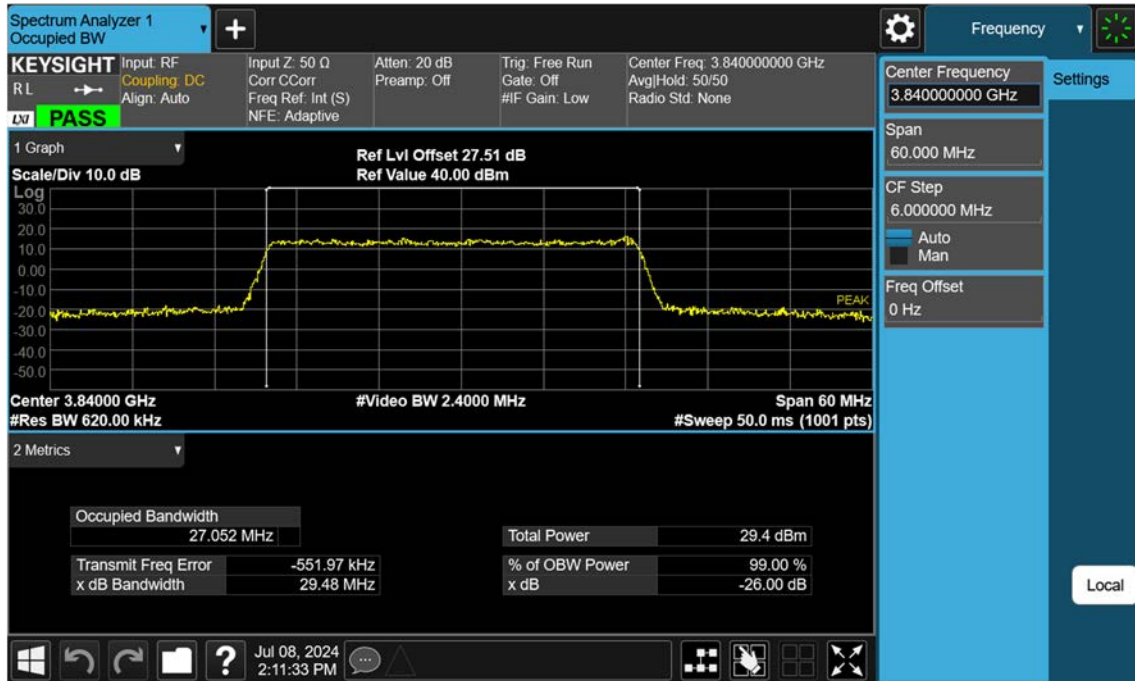

n77(3700~3980 MHz)_30 M_OBW_Mid_64QAM_FullRB