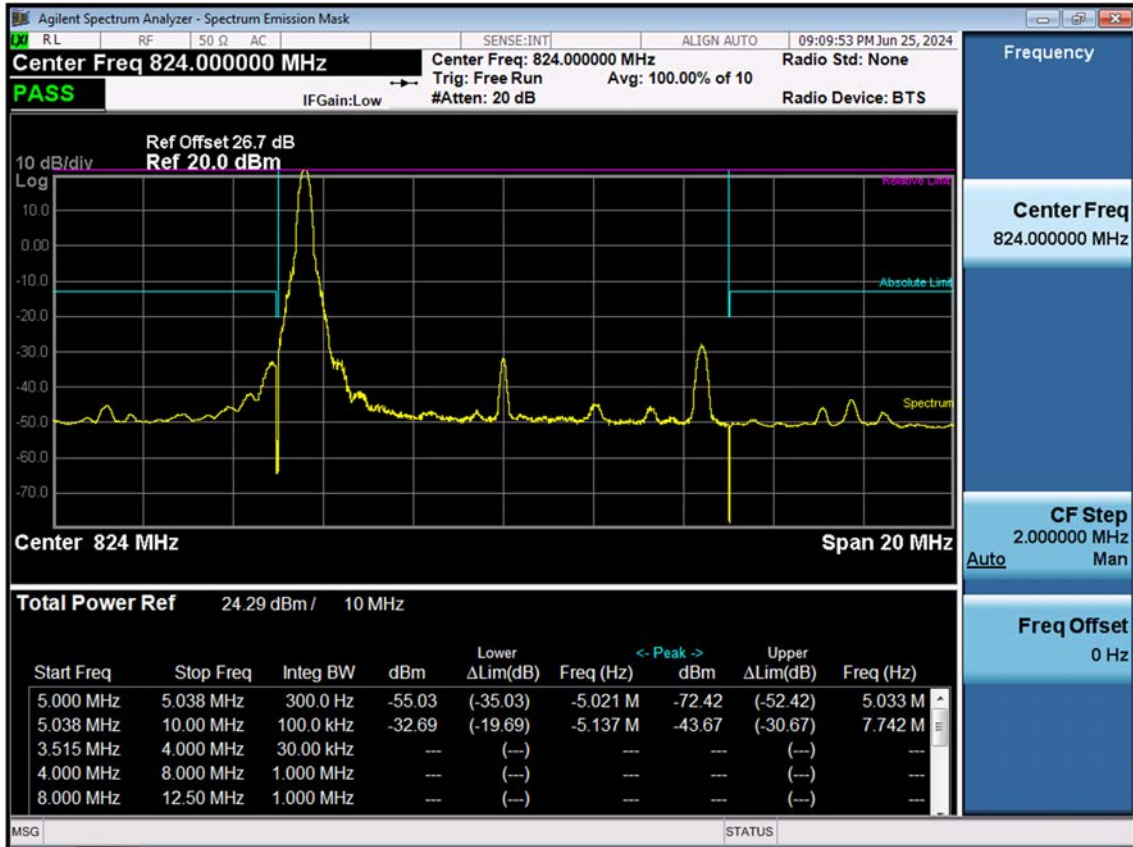

BAND 26. Channel Edge (3 MHz\_QPSK\_Full RB)

BAND 26. Channel Edge (5 MHz\_QPSK\_RB 1\_0)

BAND 26. Channel Edge (5 MHz\_QPSK\_RB 1\_24)

BAND 26. Channel Edge (5 MHz\_QPSK\_Full RB)

BAND 26. Channel Edge (10 MHz\_QPSK\_RB 1\_0)