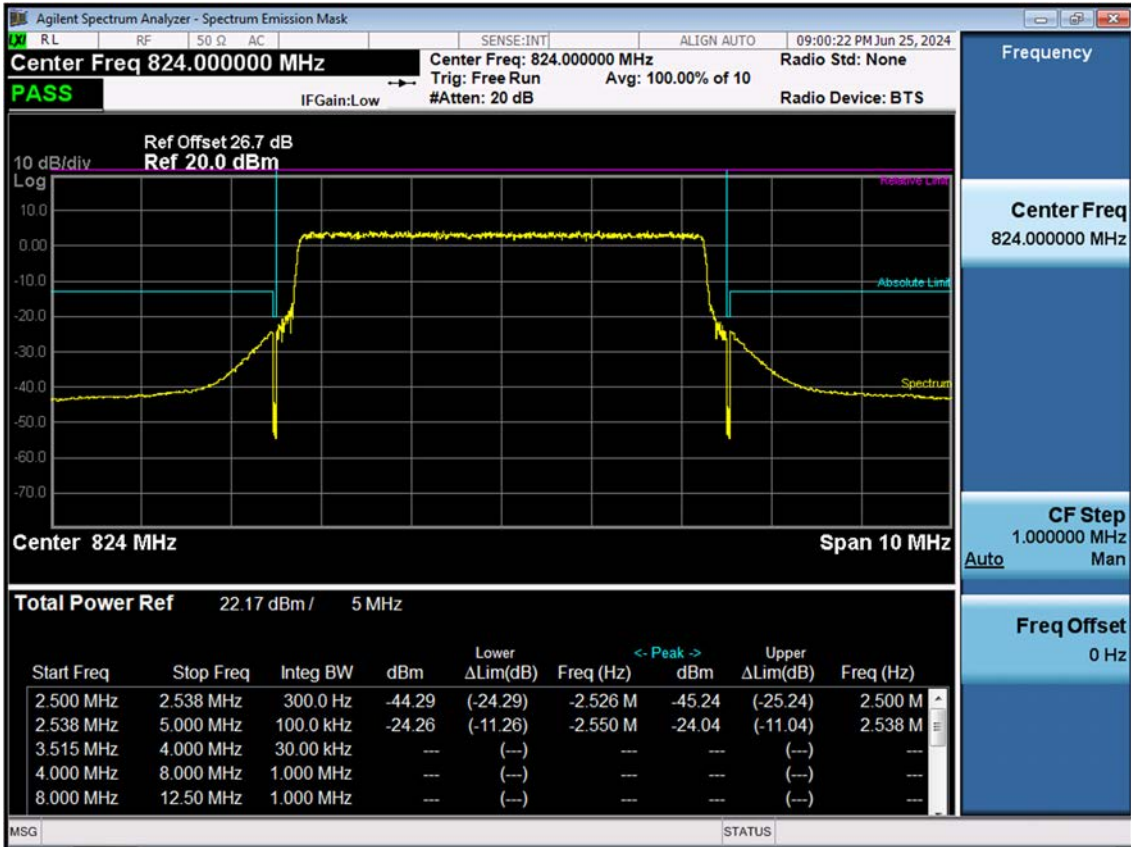

BAND 26. Channel Edge (3 MHz\_QPSK\_Full RB)

BAND 26. Channel Edge (5 MHz\_QPSK\_RB 1\_0)

BAND 26. Channel Edge (5 MHz\_QPSK\_RB 1\_24)

BAND 26. Channel Edge (5 MHz\_QPSK\_Full RB)

BAND 26. Channel Edge (10 MHz\_QPSK\_RB 1\_0)

BAND 26. Channel Edge (10 MHz\_QPSK\_RB 1\_49)

BAND 26. Channel Edge (10 MHz\_QPSK\_Full RB)

BAND 26. Band Edge (1.4 MHz\_QPSK\_RB 1\_5)

BAND 26. Band Edge (1.4 MHz\_QPSK\_FullRB)

BAND 26. Band Edge (3 MHz\_QPSK\_RB 1\_14)