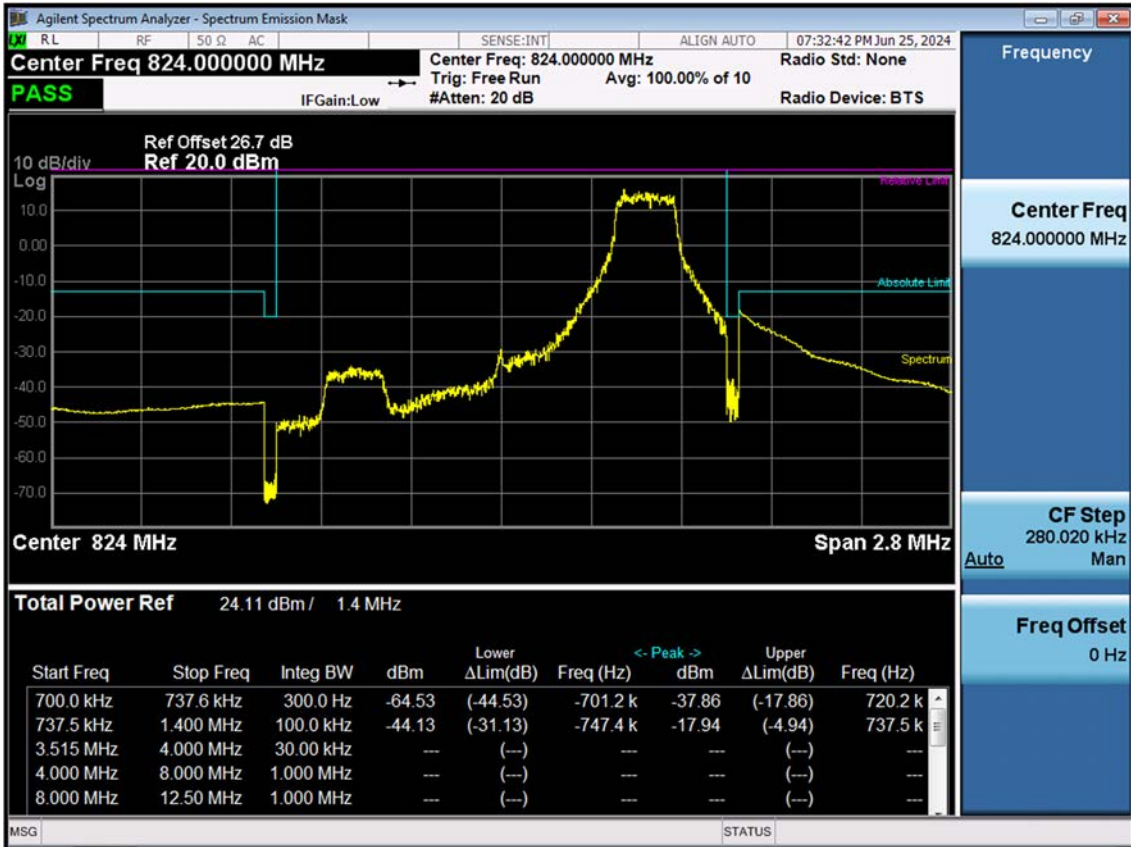

BAND 26. Channel Edge (1.4 MHz\_QPSK\_RB 1\_0)

BAND 26. Channel Edge (1.4 MHz\_QPSK\_RB 1\_5)

BAND 26. Channel Edge (1.4 MHz\_QPSK\_Full RB)

BAND 26. Channel Edge (3 MHz\_QPSK\_RB 1\_0)

BAND 26. Channel Edge (3 MHz\_QPSK\_RB 1\_14)

BAND 26. Channel Edge (3 MHz\_QPSK\_Full RB)

BAND 26. Channel Edge (5 MHz\_QPSK\_RB 1\_0)

BAND 26. Channel Edge (5 MHz\_QPSK\_RB 1\_24)

BAND 26. Channel Edge (5 MHz\_QPSK\_Full RB)

BAND 26. Channel Edge (10 MHz\_QPSK\_RB 1\_0)