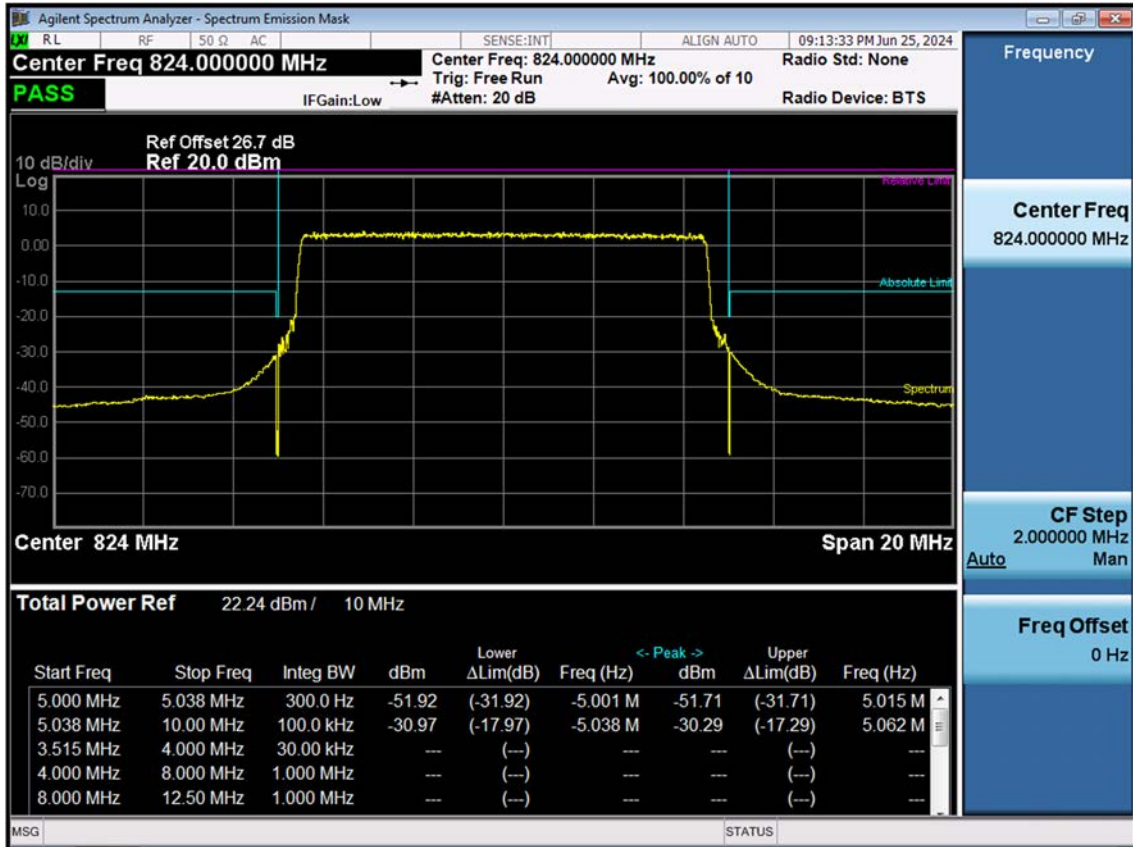

BAND 26. Channel Edge (10 MHz_QPSK_Full RB)