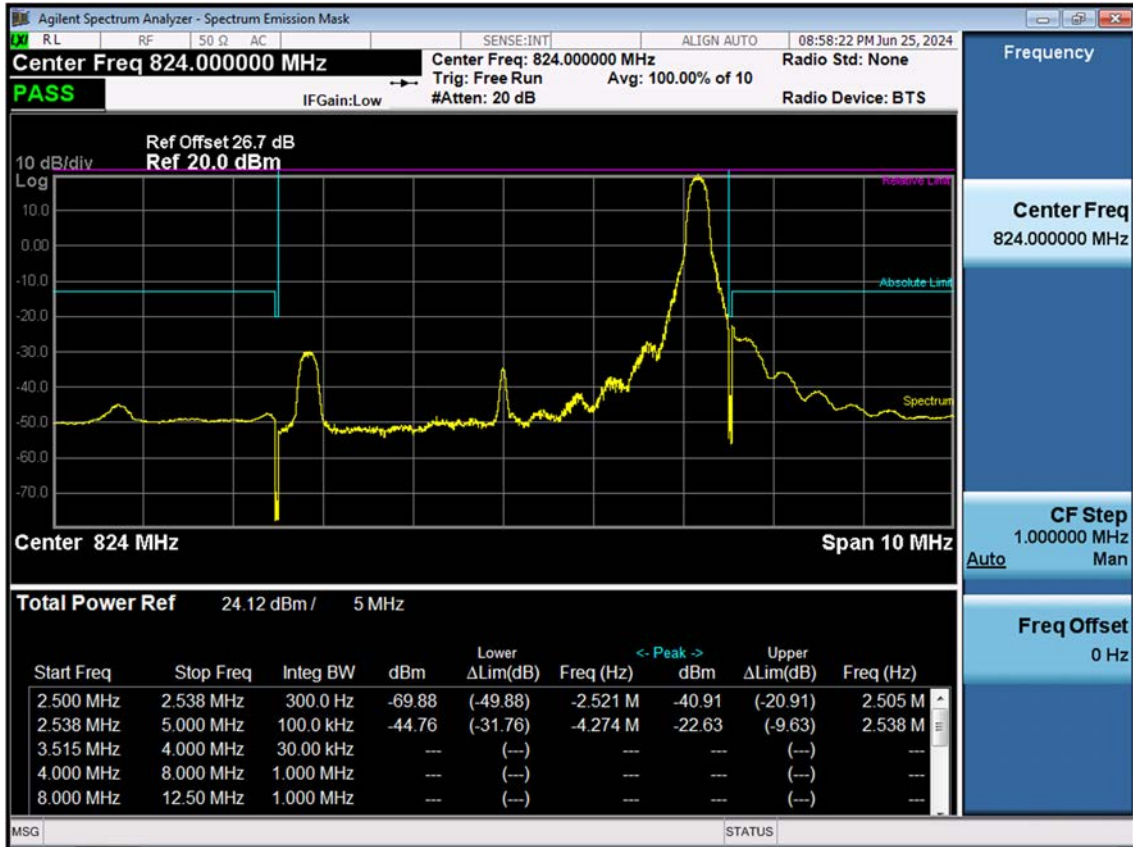

BAND 26. Channel Edge (1.4 MHz\_QPSK\_RB 1\_0)

BAND 26. Channel Edge (1.4 MHz\_QPSK\_RB 1\_5)

BAND 26. Channel Edge (1.4 MHz\_QPSK\_Full RB)

BAND 26. Channel Edge (3 MHz\_QPSK\_RB 1\_0)

BAND 26. Channel Edge (3 MHz\_QPSK\_RB 1\_14)

BAND 26. Channel Edge (3 MHz\_QPSK\_Full RB)

BAND 26. Channel Edge (5 MHz\_QPSK\_RB 1\_0)

BAND 26. Channel Edge (5 MHz\_QPSK\_RB 1\_24)

BAND 26. Channel Edge (5 MHz\_QPSK\_Full RB)

BAND 26. Channel Edge (10 MHz\_QPSK\_RB 1\_0)