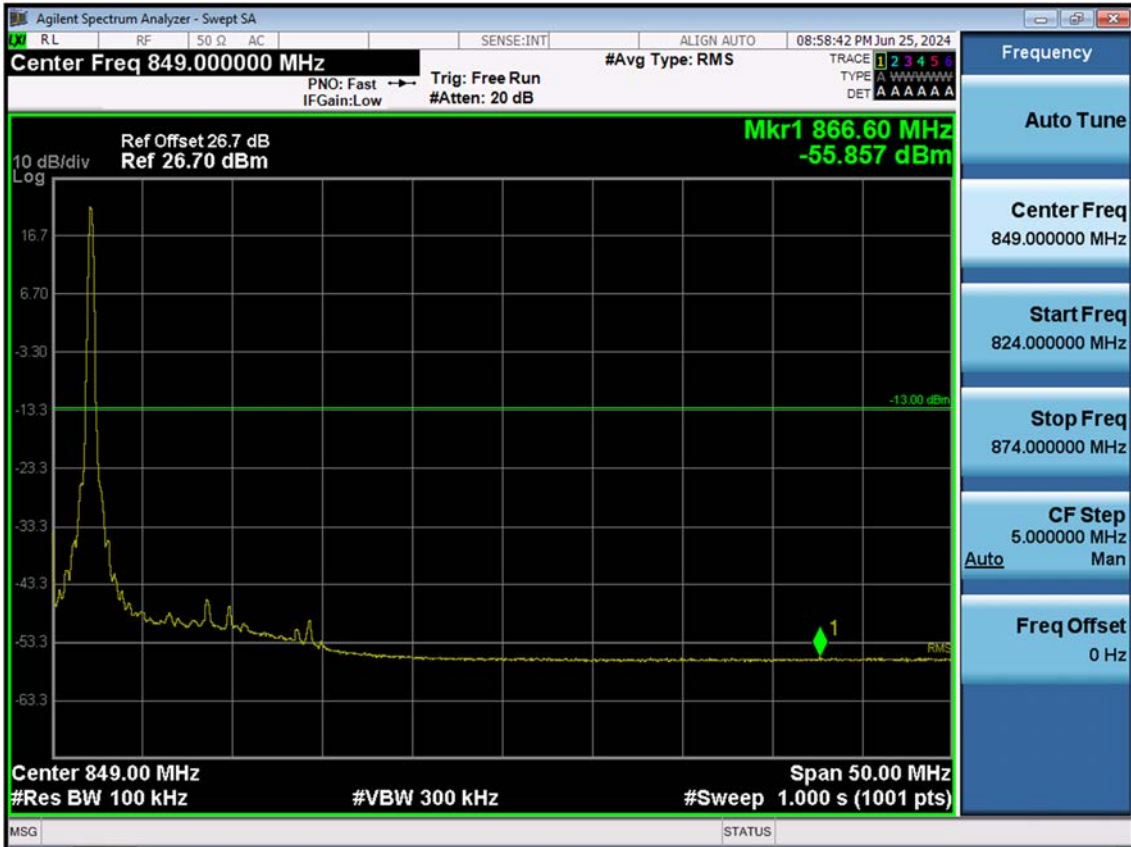

BAND 26. Band Edge (5 MHz_QPSK_ Full RB)

BAND 26. Band Edge (5 MHz_QPSK_RB 1_24)