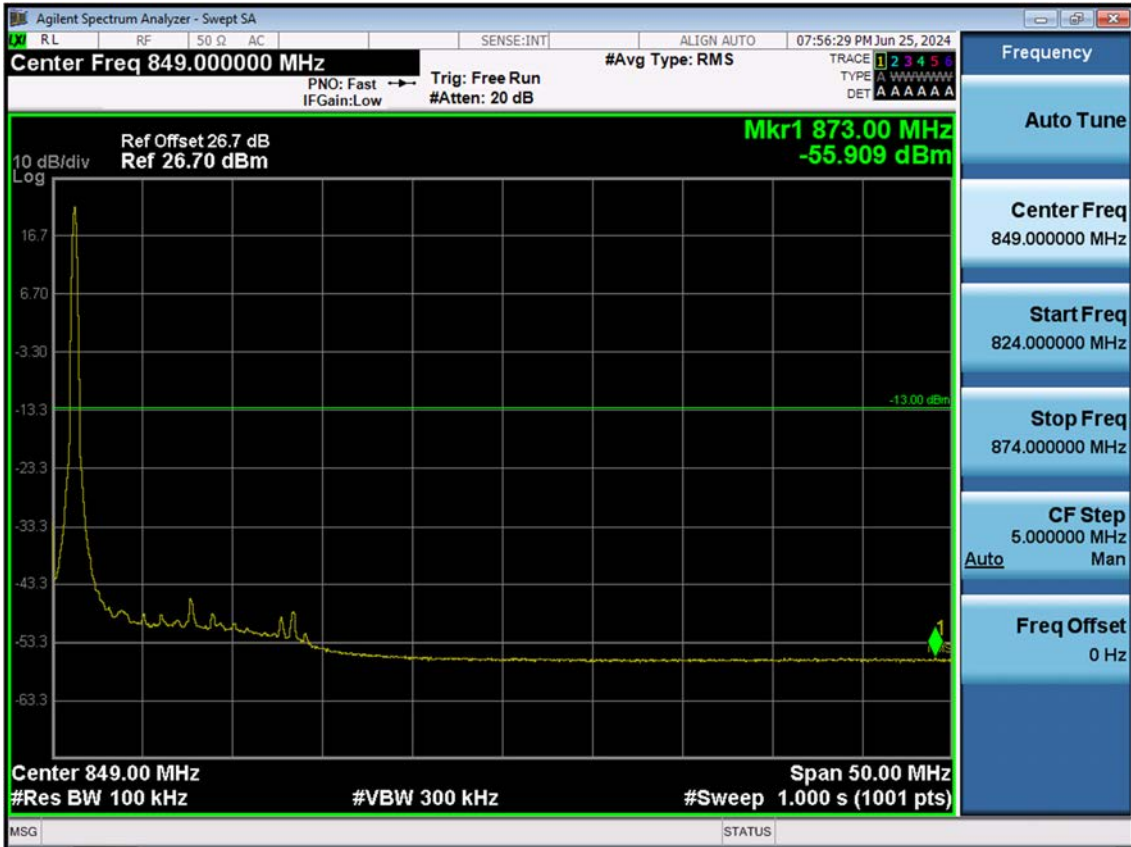

BAND 26. Channel Edge (10 MHz\_QPSK\_RB 1\_49)

BAND 26. Channel Edge (10 MHz\_QPSK\_Full RB)

BAND 26. Band Edge (1.4 MHz\_QPSK\_RB 1\_5)

BAND 26. Band Edge (1.4 MHz\_QPSK\_FullRB)

BAND 26. Band Edge (3 MHz\_QPSK\_RB 1\_14)