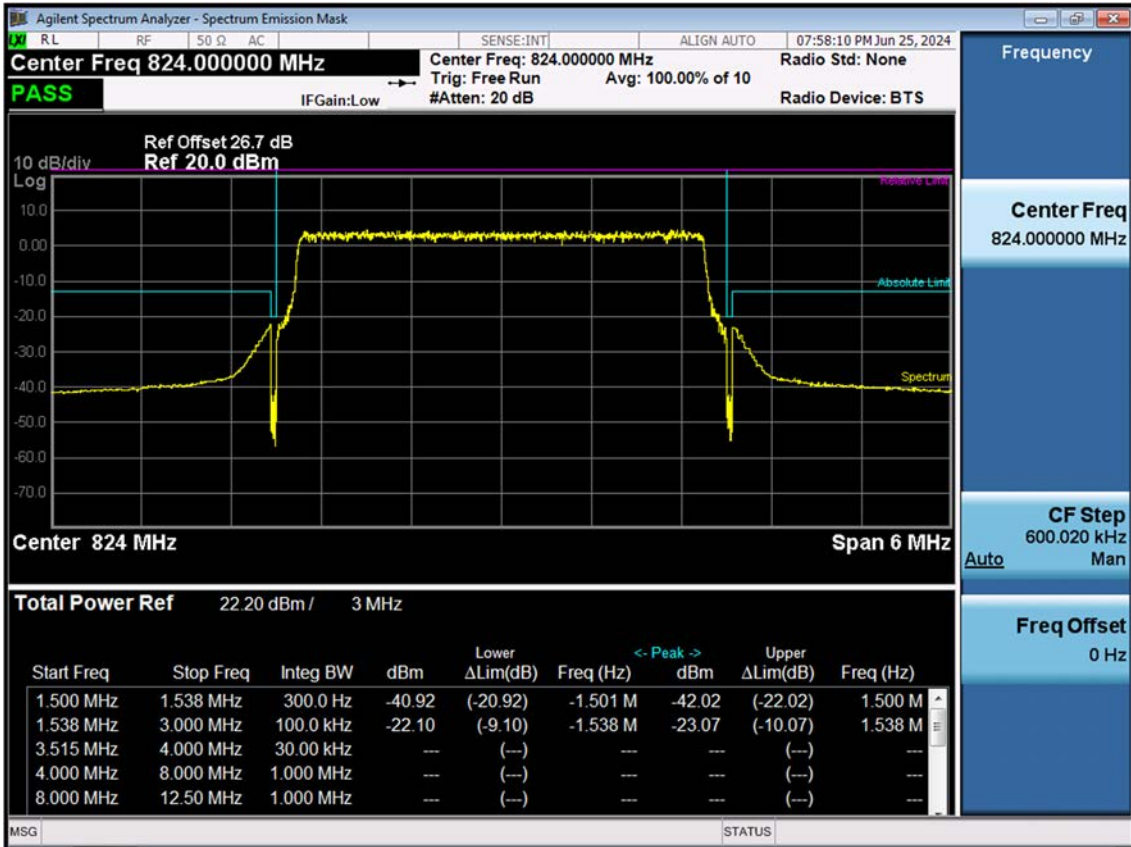

BAND 26. Channel Edge (1.4 MHz\_QPSK\_RB 1\_0)

BAND 26. Channel Edge (1.4 MHz\_QPSK\_RB 1\_5)

BAND 26. Channel Edge (1.4 MHz\_QPSK\_Full RB)

BAND 26. Channel Edge (3 MHz\_QPSK\_RB 1\_0)

BAND 26. Channel Edge (3 MHz\_QPSK\_RB 1\_14)

BAND 26. Channel Edge (3 MHz\_QPSK\_Full RB)

BAND 26. Channel Edge (5 MHz\_QPSK\_RB 1\_0)

BAND 26. Channel Edge (5 MHz\_QPSK\_RB 1\_24)

BAND 26. Channel Edge (5 MHz\_QPSK\_Full RB)

BAND 26. Channel Edge (10 MHz\_QPSK\_RB 1\_0)