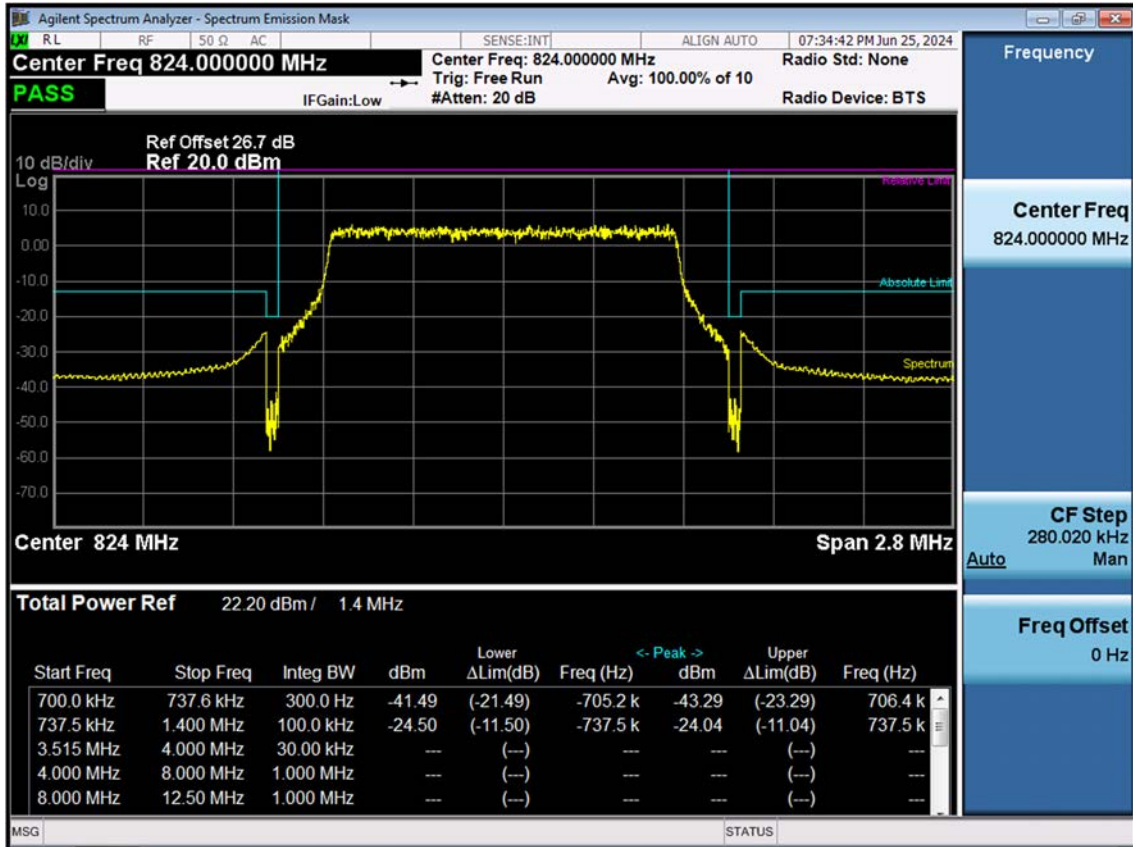

BAND 26. Channel Edge (1.4 MHz\_QPSK\_RB 1\_0)

BAND 26. Channel Edge (1.4 MHz\_QPSK\_RB 1\_5)

BAND 26. Channel Edge (1.4 MHz\_QPSK\_Full RB)

BAND 26. Channel Edge (3 MHz\_QPSK\_RB 1\_0)

BAND 26. Channel Edge (3 MHz\_QPSK\_RB 1\_14)

BAND 26. Channel Edge (3 MHz\_QPSK\_Full RB)

BAND 26. Channel Edge (5 MHz\_QPSK\_RB 1\_0)

BAND 26. Channel Edge (5 MHz\_QPSK\_RB 1\_24)

BAND 26. Channel Edge (5 MHz\_QPSK\_Full RB)

BAND 26. Channel Edge (10 MHz\_QPSK\_RB 1\_0)