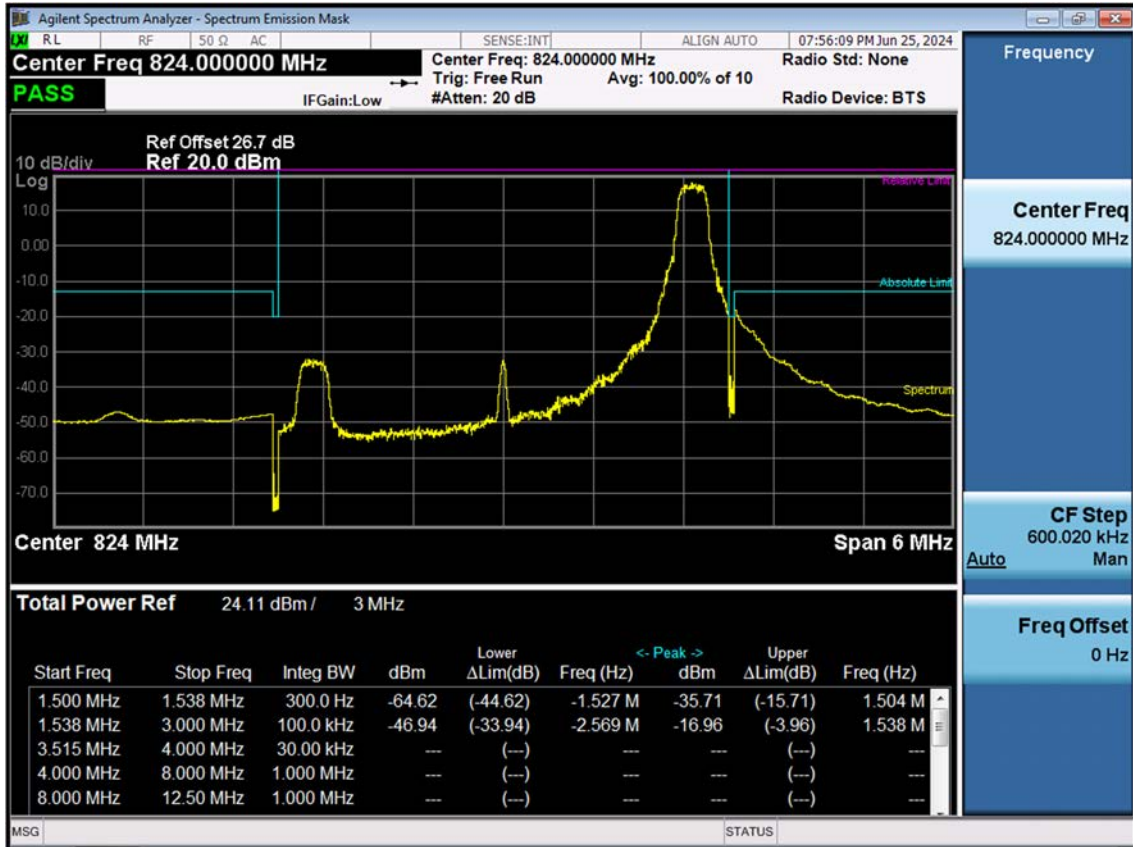

BAND 26. Channel Edge (1.4 MHz\_QPSK\_RB 1\_0)

BAND 26. Channel Edge (1.4 MHz\_QPSK\_RB 1\_5)

BAND 26. Channel Edge (1.4 MHz\_QPSK\_Full RB)

BAND 26. Channel Edge (3 MHz\_QPSK\_RB 1\_0)

BAND 26. Channel Edge (3 MHz\_QPSK\_RB 1\_14)

BAND 26. Channel Edge (3 MHz\_QPSK\_Full RB)

BAND 26. Channel Edge (5 MHz\_QPSK\_RB 1\_0)

BAND 26. Channel Edge (5 MHz\_QPSK\_RB 1\_24)

BAND 26. Channel Edge (5 MHz\_QPSK\_Full RB)

BAND 26. Channel Edge (10 MHz\_QPSK\_RB 1\_0)