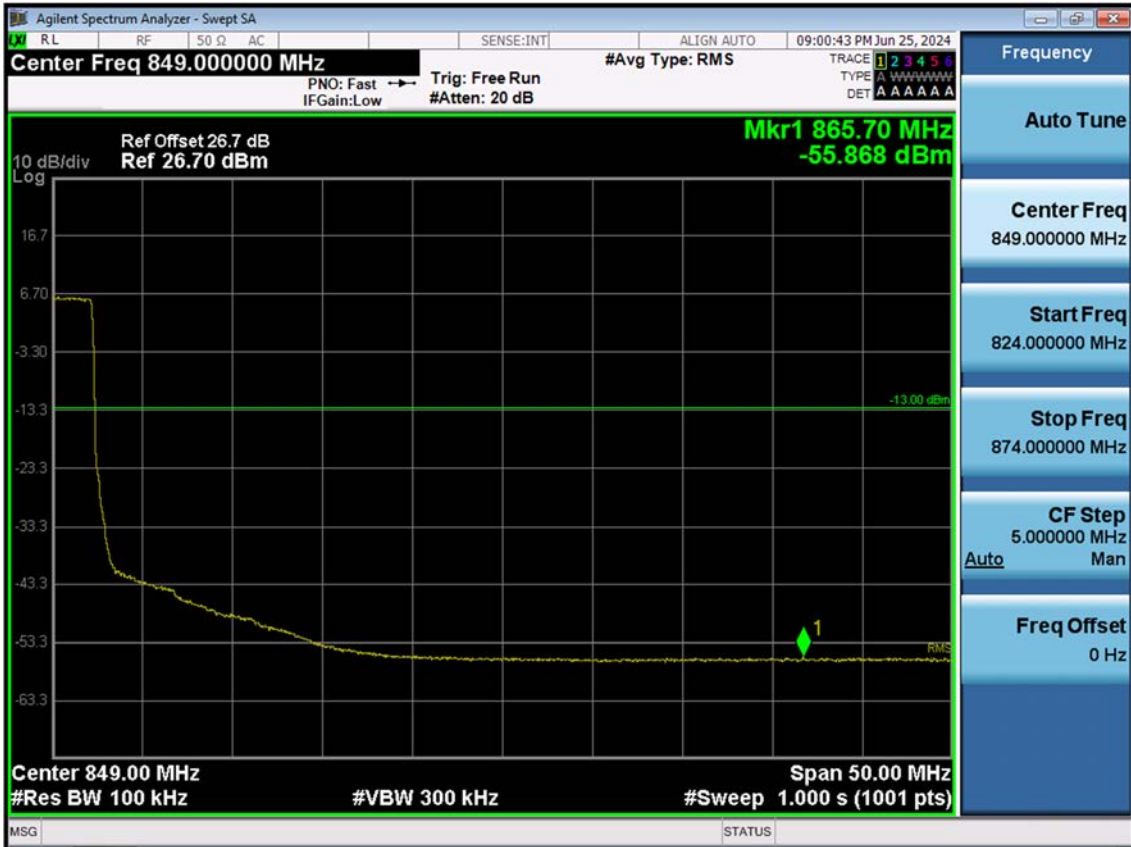

BAND 26. Band Edge (3 MHz\_QPSK\_ Full RB)

BAND 26. Band Edge (5 MHz\_QPSK\_RB 1\_24)

BAND 26. Band Edge (5 MHz\_QPSK\_ Full RB)

BAND 26. Band Edge (10 MHz\_QPSK\_RB 1\_49)

BAND 26. Band Edge (10 MHz\_QPSK\_ Full RB)

## 10. ANNEX A\_ TEST SETUP PHOTO

Please refer to test setup photo file no. as follows;

No.	Description
1	HCT-RF-2407-FC058 -P