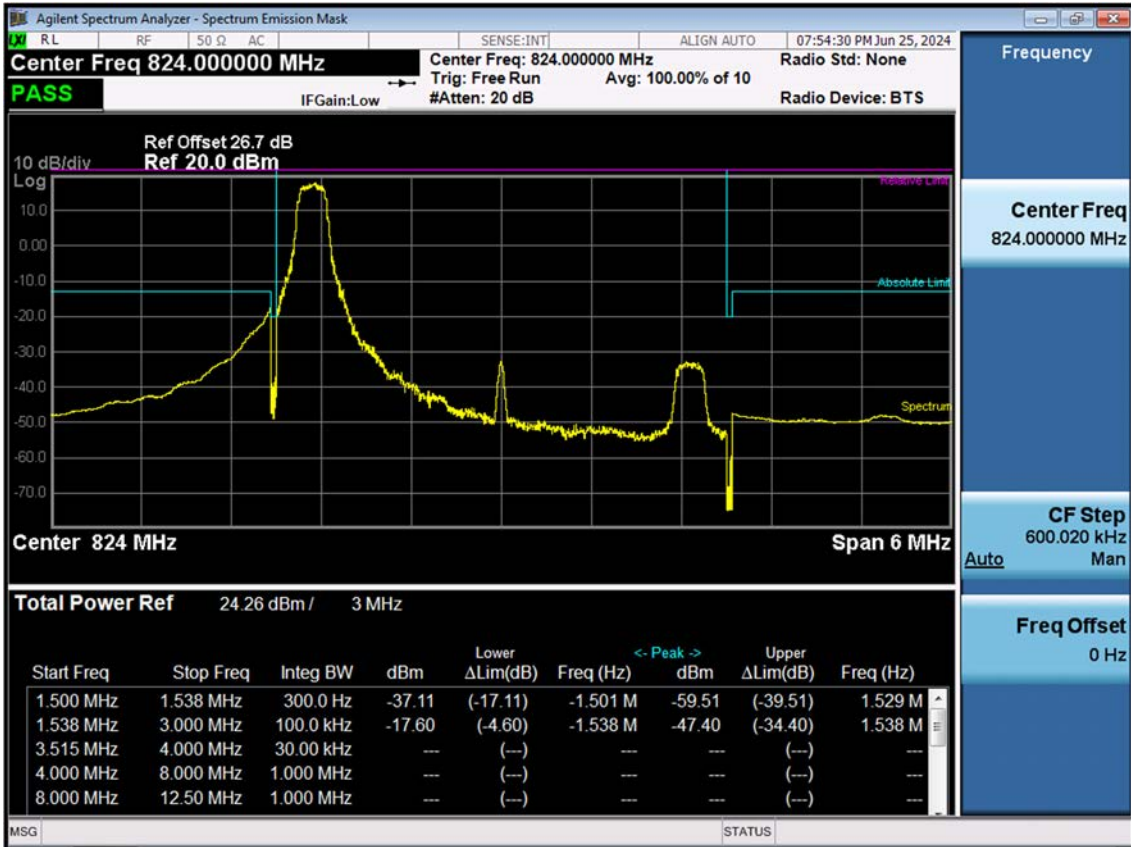

BAND 26. Channel Edge (1.4 MHz\_QPSK\_RB 1\_0)

BAND 26. Channel Edge (1.4 MHz\_QPSK\_RB 1\_5)

BAND 26. Channel Edge (1.4 MHz\_QPSK\_Full RB)

BAND 26. Channel Edge (3 MHz\_QPSK\_RB 1\_0)

BAND 26. Channel Edge (3 MHz\_QPSK\_RB 1\_14)

BAND 26. Channel Edge (3 MHz\_QPSK\_Full RB)

BAND 26. Channel Edge (5 MHz\_QPSK\_RB 1\_0)

BAND 26. Channel Edge (5 MHz\_QPSK\_RB 1\_24)

BAND 26. Channel Edge (5 MHz\_QPSK\_Full RB)

BAND 26. Channel Edge (10 MHz\_QPSK\_RB 1\_0)