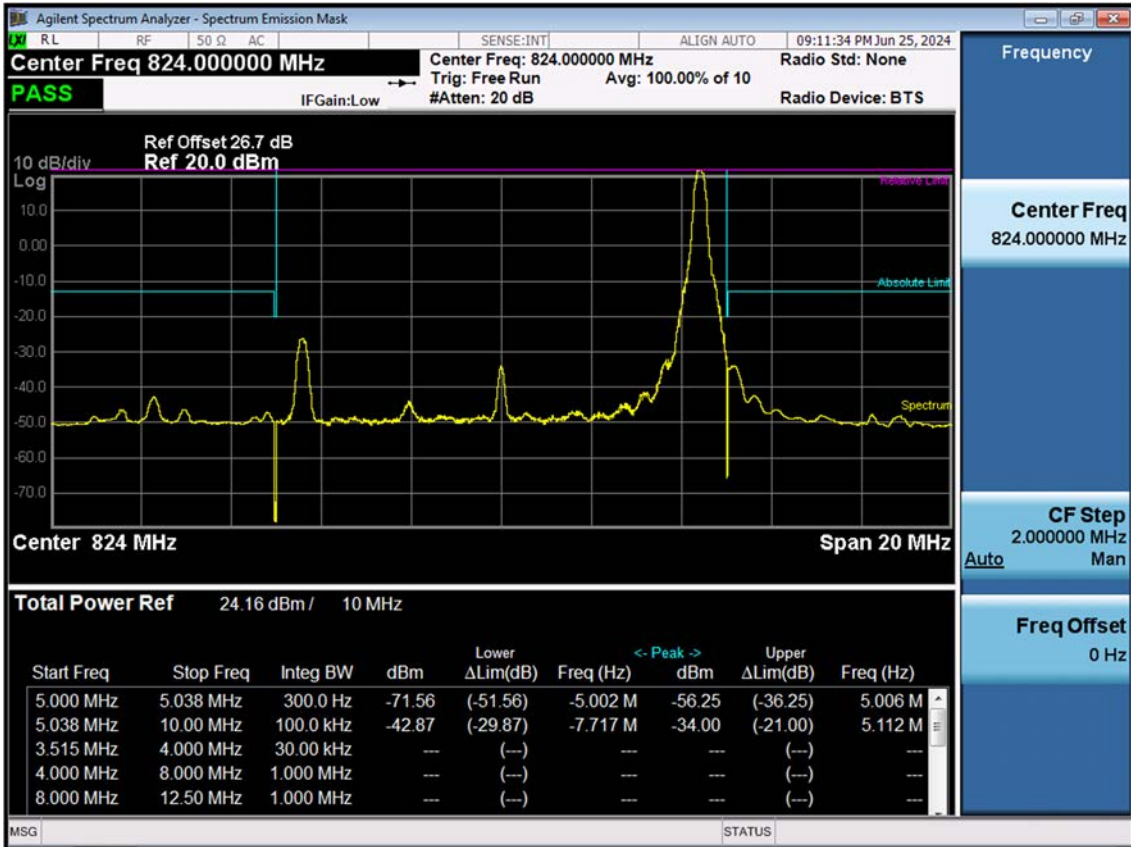

BAND 26. Channel Edge (3 MHz\_QPSK\_Full RB)

BAND 26. Channel Edge (5 MHz\_QPSK\_RB 1\_0)

BAND 26. Channel Edge (5 MHz\_QPSK\_RB 1\_24)

BAND 26. Channel Edge (5 MHz\_QPSK\_Full RB)

BAND 26. Channel Edge (10 MHz\_QPSK\_RB 1\_0)

BAND 26. Channel Edge (10 MHz\_QPSK\_RB 1\_49)

BAND 26. Channel Edge (10 MHz\_QPSK\_Full RB)

BAND 26. Band Edge (1.4 MHz\_QPSK\_RB 1\_5)

BAND 26. Band Edge (1.4 MHz\_QPSK\_FullRB)

BAND 26. Band Edge (3 MHz\_QPSK\_RB 1\_14)