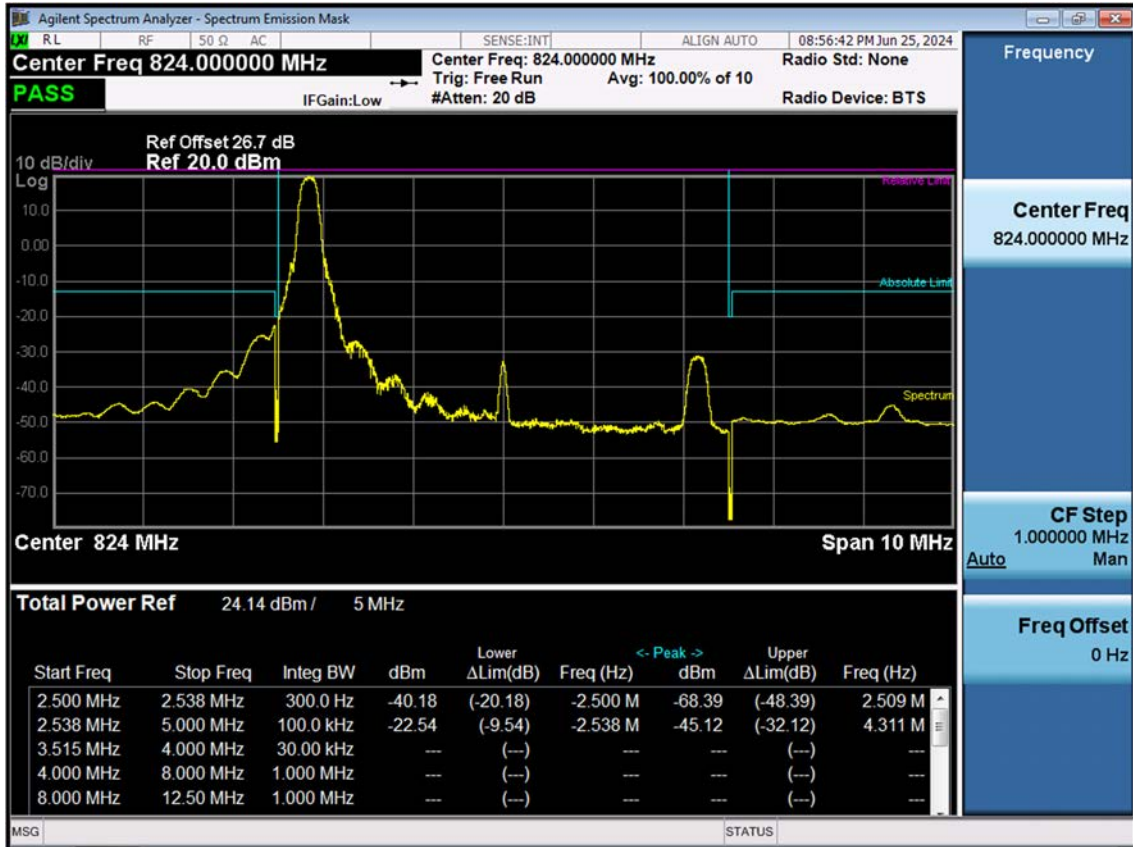

BAND 26. Channel Edge (1.4 MHz\_QPSK\_RB 1\_0)

BAND 26. Channel Edge (1.4 MHz\_QPSK\_RB 1\_5)

BAND 26. Channel Edge (1.4 MHz\_QPSK\_Full RB)

BAND 26. Channel Edge (3 MHz\_QPSK\_RB 1\_0)

BAND 26. Channel Edge (3 MHz\_QPSK\_RB 1\_14)

BAND 26. Channel Edge (3 MHz\_QPSK\_Full RB)

BAND 26. Channel Edge (5 MHz\_QPSK\_RB 1\_0)

BAND 26. Channel Edge (5 MHz\_QPSK\_RB 1\_24)

BAND 26. Channel Edge (5 MHz\_QPSK\_Full RB)

BAND 26. Channel Edge (10 MHz\_QPSK\_RB 1\_0)