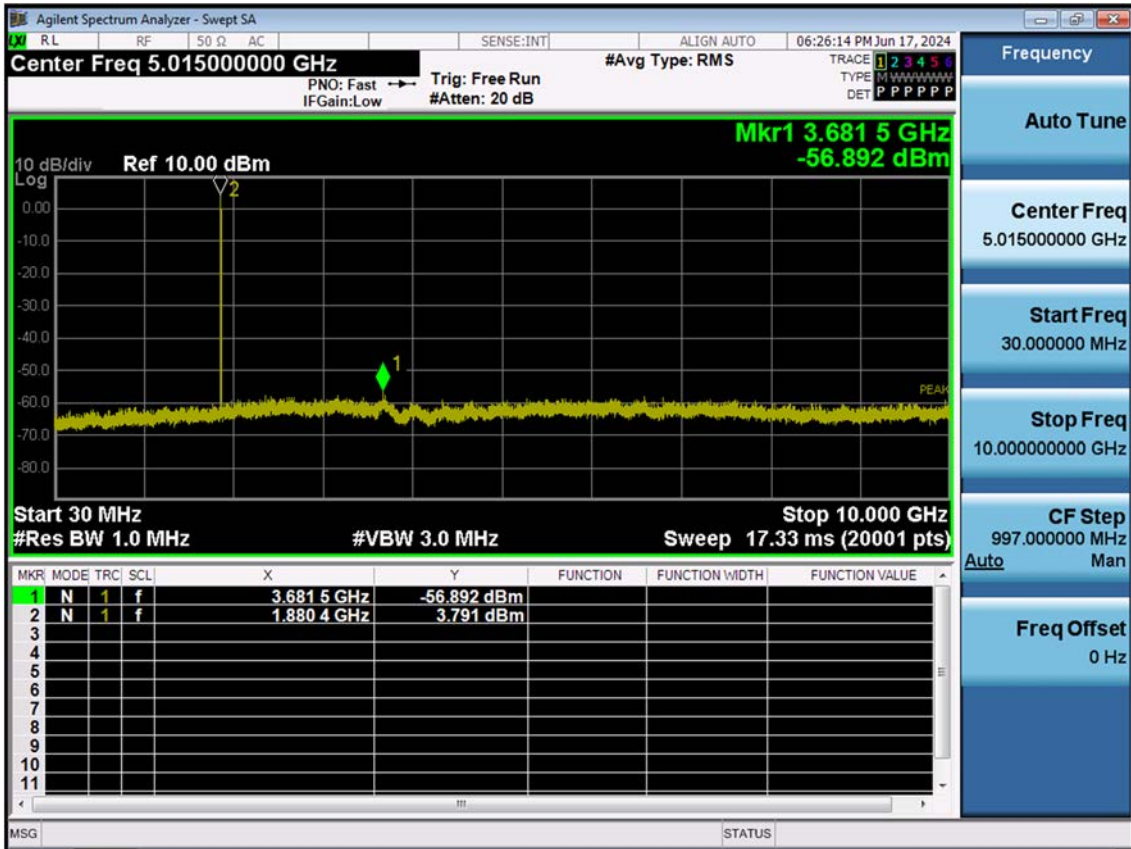

■ WCDMA1700 MODE (1312 CH.) – 4 MHz Span

■ WCDMA1700 MODE (1513 CH.) Block Edge

■ WCDMA1700 MODE (1513 CH.) – 4 MHz Span

■ GSM850 MODE (128 CH.) Conducted Spurious Emissions

■ GSM850 MODE (190 CH.) Conducted Spurious Emissions

■ GSM850 MODE (251 CH.) Conducted Spurious Emissions

■ GSM1900 MODE (512 CH.) Conducted Spurious Emissions1

■ GSM1900 MODE (512 CH.) Conducted Spurious Emissions2

■ GSM1900 MODE (661 CH) Conducted Spurious Emissions1

■ GSM1900 MODE (661 CH.) Conducted Spurious Emissions2

■ GSM1900 MODE (810 CH.) Conducted Spurious Emissions1

■ GSM1900 MODE (810 CH.) Conducted Spurious Emissions2

■ WCDMA850 MODE (4132 CH.) Conducted Spurious Emissions