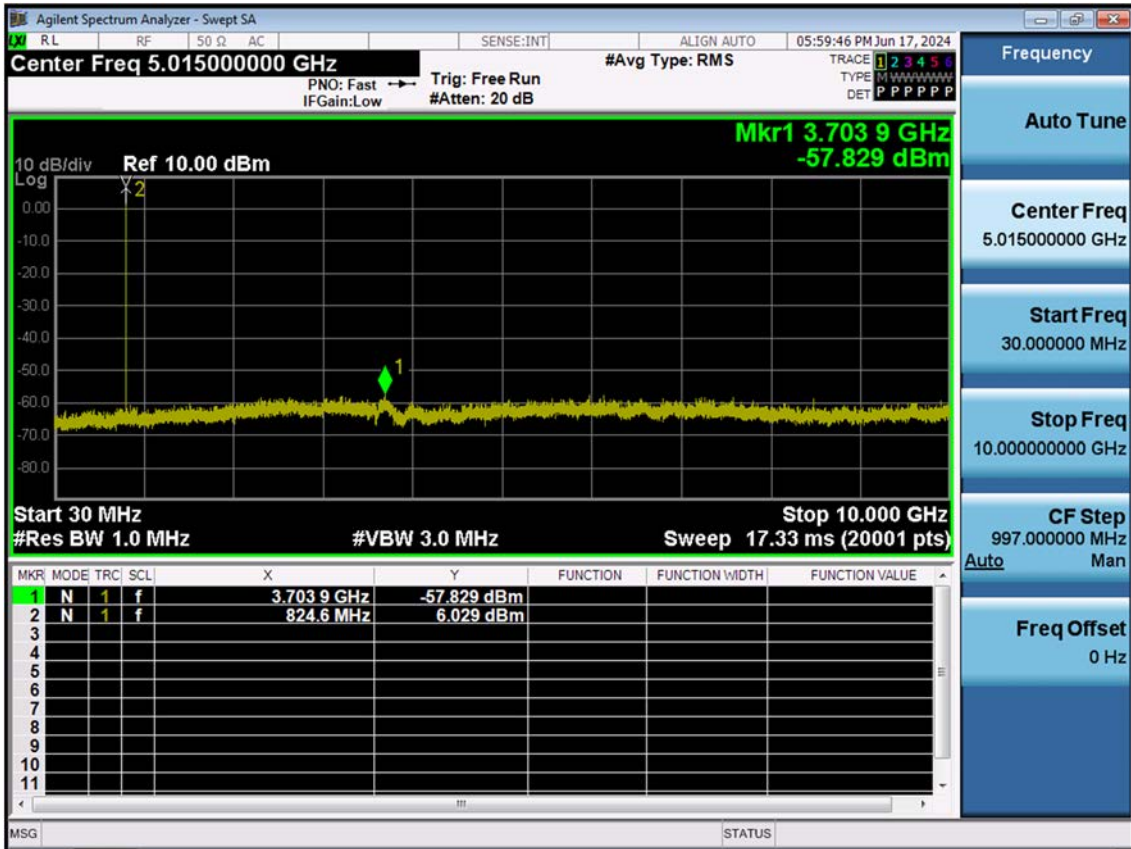

■ WCDMA850MODE (4233 CH.) – 4 MHz Span

■ WCDMA1900 MODE (9262 CH.) Block Edge

■ WCDMA1900 MODE (9262 CH.) – 4 MHz Span

■ WCDMA1900 MODE (9538 CH.) Block Edge

■ WCDMA1900 MODE (9538 CH.) – 4 MHz Span

■ WCDMA1700 MODE (1312 CH.) Block Edge

■ WCDMA1700 MODE (1312 CH.) – 4 MHz Span

■ WCDMA1700 MODE (1513 CH.) Block Edge

■ WCDMA1700 MODE (1513 CH.) – 4 MHz Span

■ GSM850 MODE (128 CH.) Conducted Spurious Emissions

■ GSM850 MODE (190 CH.) Conducted Spurious Emissions

■ GSM850 MODE (251 CH.) Conducted Spurious Emissions

■ GSM1900 MODE (512 CH.) Conducted Spurious Emissions1

■ GSM1900 MODE (512 CH.) Conducted Spurious Emissions2

■ GSM1900 MODE (661 CH) Conducted Spurious Emissions1

■ GSM1900 MODE (661 CH.) Conducted Spurious Emissions2

■ GSM1900 MODE (810 CH.) Conducted Spurious Emissions1

■ GSM1900 MODE (810 CH.) Conducted Spurious Emissions2

■ WCDMA850 MODE (4132 CH.) Conducted Spurious Emissions