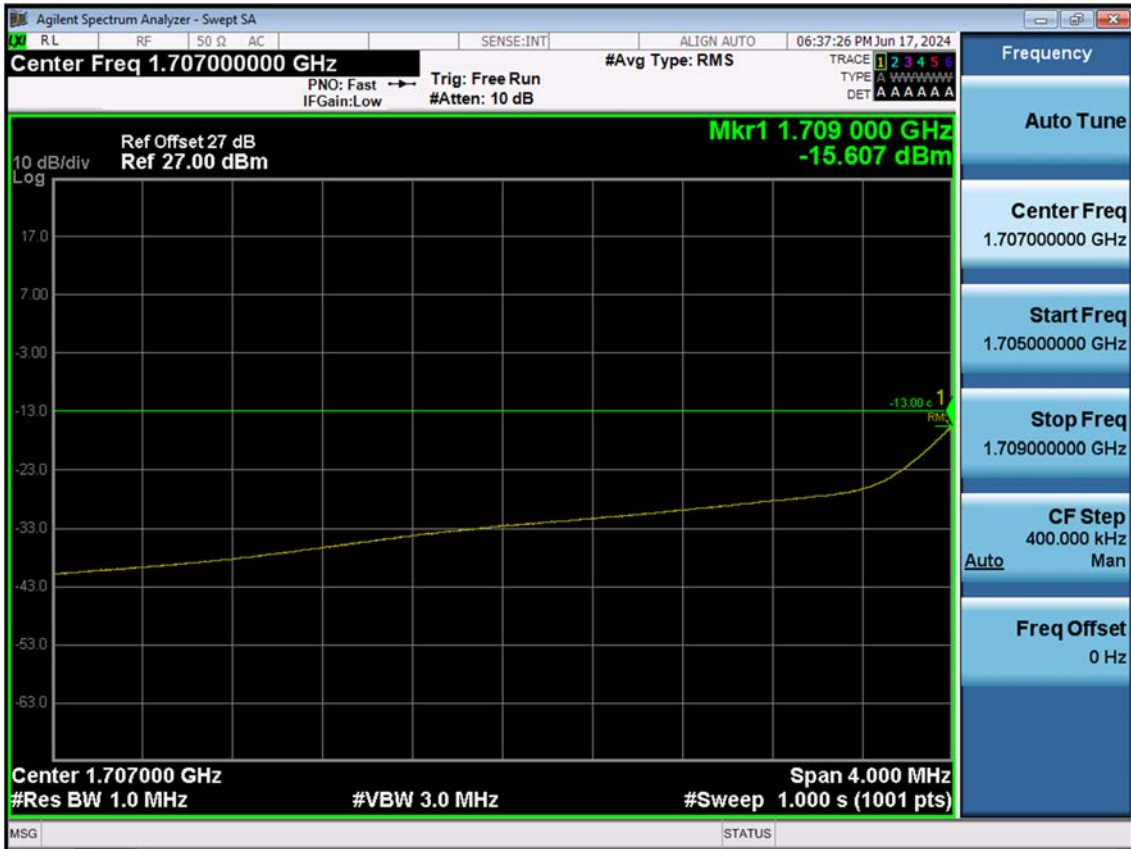

■ WCDMA850MODE (4233 CH.) – 4 MHz Span

■ WCDMA1900 MODE (9262 CH.) Block Edge

■ WCDMA1900 MODE (9262 CH.) – 4 MHz Span

■ WCDMA1900 MODE (9538 CH.) Block Edge

■ WCDMA1900 MODE (9538 CH.) – 4 MHz Span

■ WCDMA1700 MODE (1312 CH.) Block Edge

■ WCDMA1700 MODE (1312 CH.) – 4 MHz Span

■ WCDMA1700 MODE (1513 CH.) Block Edge

■ WCDMA1700 MODE (1513 CH.) – 4 MHz Span

■ GSM850 MODE (128 CH.) Conducted Spurious Emissions

■ GSM850 MODE (190 CH.) Conducted Spurious Emissions

■ GSM850 MODE (251 CH.) Conducted Spurious Emissions

■ GSM1900 MODE (512 CH.) Conducted Spurious Emissions1

■ GSM1900 MODE (512 CH.) Conducted Spurious Emissions2

■ GSM1900 MODE (661 CH) Conducted Spurious Emissions1