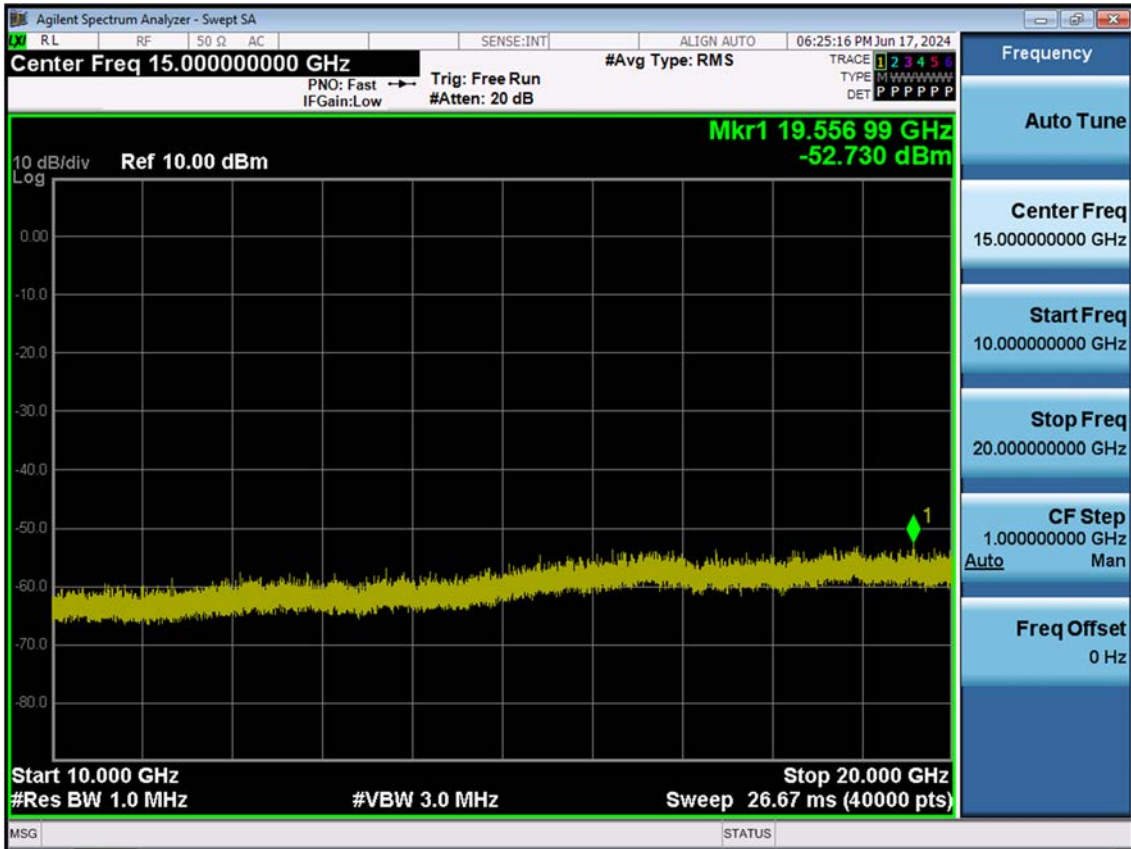

■ WCDMA850MODE (4233 CH.) – 4 MHz Span

■ WCDMA1900 MODE (9262 CH.) Block Edge

■ WCDMA1900 MODE (9262 CH.) – 4 MHz Span

■ WCDMA1900 MODE (9538 CH.) Block Edge

■ WCDMA1900 MODE (9538 CH.) – 4 MHz Span

■ WCDMA1700 MODE (1312 CH.) Block Edge

■ WCDMA1700 MODE (1312 CH.) – 4 MHz Span

■ WCDMA1700 MODE (1513 CH.) Block Edge

■ WCDMA1700 MODE (1513 CH.) – 4 MHz Span

■ GSM850 MODE (128 CH.) Conducted Spurious Emissions

■ GSM850 MODE (190 CH.) Conducted Spurious Emissions

■ GSM850 MODE (251 CH.) Conducted Spurious Emissions

■ GSM1900 MODE (512 CH.) Conducted Spurious Emissions1

■ GSM1900 MODE (512 CH.) Conducted Spurious Emissions2

■ GSM1900 MODE (661 CH) Conducted Spurious Emissions1

■ GSM1900 MODE (661 CH.) Conducted Spurious Emissions2

■ GSM1900 MODE (810 CH.) Conducted Spurious Emissions1

■ GSM1900 MODE (810 CH.) Conducted Spurious Emissions2

■ WCDMA850 MODE (4132 CH.) Conducted Spurious Emissions