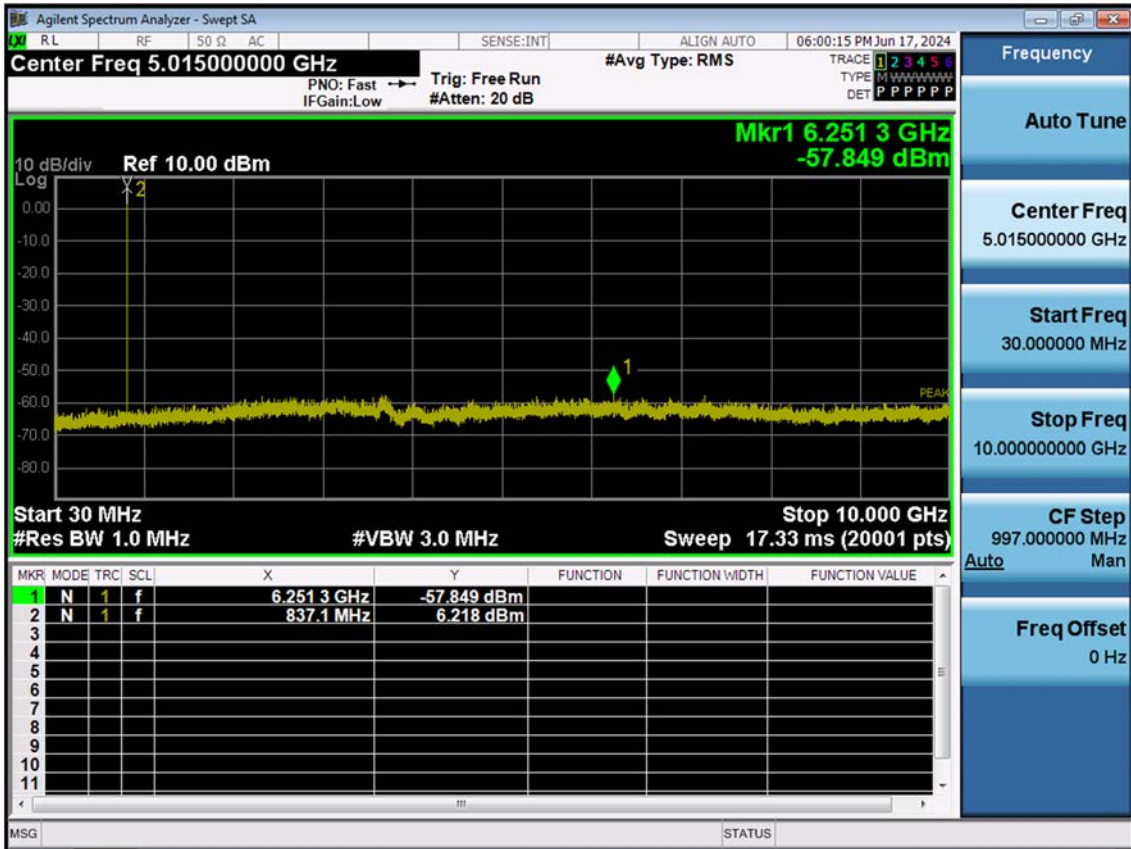

■ WCDMA850MODE (4233 CH.) – 4 MHz Span

■ WCDMA1900 MODE (9262 CH.) Block Edge

■ WCDMA1900 MODE (9262 CH.) – 4 MHz Span

■ WCDMA1900 MODE (9538 CH.) Block Edge

■ WCDMA1900 MODE (9538 CH.) – 4 MHz Span

■ WCDMA1700 MODE (1312 CH.) Block Edge

■ WCDMA1700 MODE (1312 CH.) – 4 MHz Span

■ WCDMA1700 MODE (1513 CH.) Block Edge

■ WCDMA1700 MODE (1513 CH.) – 4 MHz Span

■ GSM850 MODE (128 CH.) Conducted Spurious Emissions

■ GSM850 MODE (190 CH.) Conducted Spurious Emissions

■ GSM850 MODE (251 CH.) Conducted Spurious Emissions

■ GSM1900 MODE (512 CH.) Conducted Spurious Emissions1

■ GSM1900 MODE (512 CH.) Conducted Spurious Emissions2

■ GSM1900 MODE (661 CH) Conducted Spurious Emissions1

■ GSM1900 MODE (661 CH.) Conducted Spurious Emissions2

■ GSM1900 MODE (810 CH.) Conducted Spurious Emissions1

■ GSM1900 MODE (810 CH.) Conducted Spurious Emissions2

■ WCDMA850 MODE (4132 CH.) Conducted Spurious Emissions