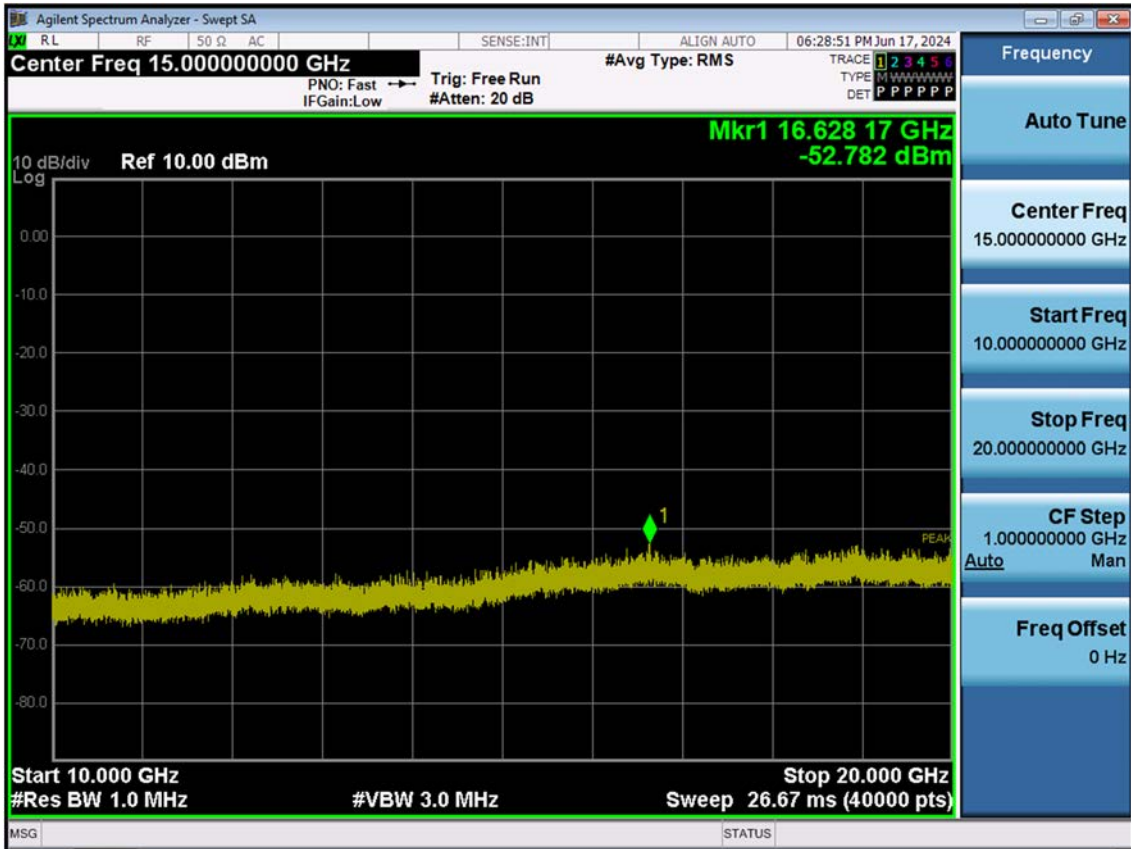

■ WCDMA1700 MODE (1312 CH.) – 4 MHz Span

■ WCDMA1700 MODE (1513 CH.) Block Edge

■ WCDMA1700 MODE (1513 CH.) – 4 MHz Span

■ GSM850 MODE (128 CH.) Conducted Spurious Emissions

■ GSM850 MODE (190 CH.) Conducted Spurious Emissions

■ GSM850 MODE (251 CH.) Conducted Spurious Emissions

■ GSM1900 MODE (512 CH.) Conducted Spurious Emissions1

■ GSM1900 MODE (512 CH.) Conducted Spurious Emissions2

■ GSM1900 MODE (661 CH) Conducted Spurious Emissions1

■ GSM1900 MODE (661 CH.) Conducted Spurious Emissions2

■ GSM1900 MODE (810 CH.) Conducted Spurious Emissions1

■ GSM1900 MODE (810 CH.) Conducted Spurious Emissions2

■ WCDMA850 MODE (4132 CH.) Conducted Spurious Emissions