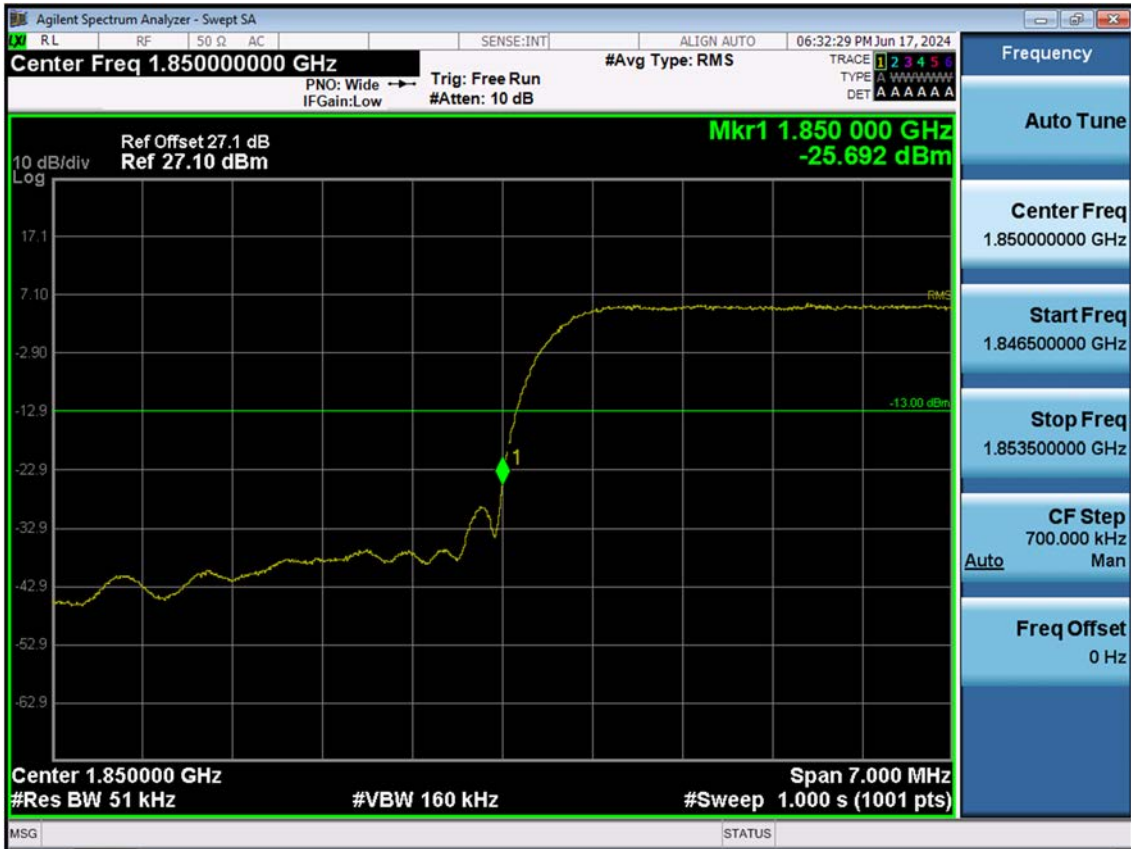

■ WCDMA850MODE (4233 CH.) – 4 MHz Span

■ WCDMA1900 MODE (9262 CH.) Block Edge

■ WCDMA1900 MODE (9262 CH.) – 4 MHz Span

■ WCDMA1900 MODE (9538 CH.) Block Edge

■ WCDMA1900 MODE (9538 CH.) – 4 MHz Span

■ WCDMA1700 MODE (1312 CH.) Block Edge

■ WCDMA1700 MODE (1312 CH.) – 4 MHz Span

■ WCDMA1700 MODE (1513 CH.) Block Edge

■ WCDMA1700 MODE (1513 CH.) – 4 MHz Span

■ GSM850 MODE (128 CH.) Conducted Spurious Emissions

■ GSM850 MODE (190 CH.) Conducted Spurious Emissions

■ GSM850 MODE (251 CH.) Conducted Spurious Emissions

■ GSM1900 MODE (512 CH.) Conducted Spurious Emissions1

■ GSM1900 MODE (512 CH.) Conducted Spurious Emissions2

■ GSM1900 MODE (661 CH) Conducted Spurious Emissions1