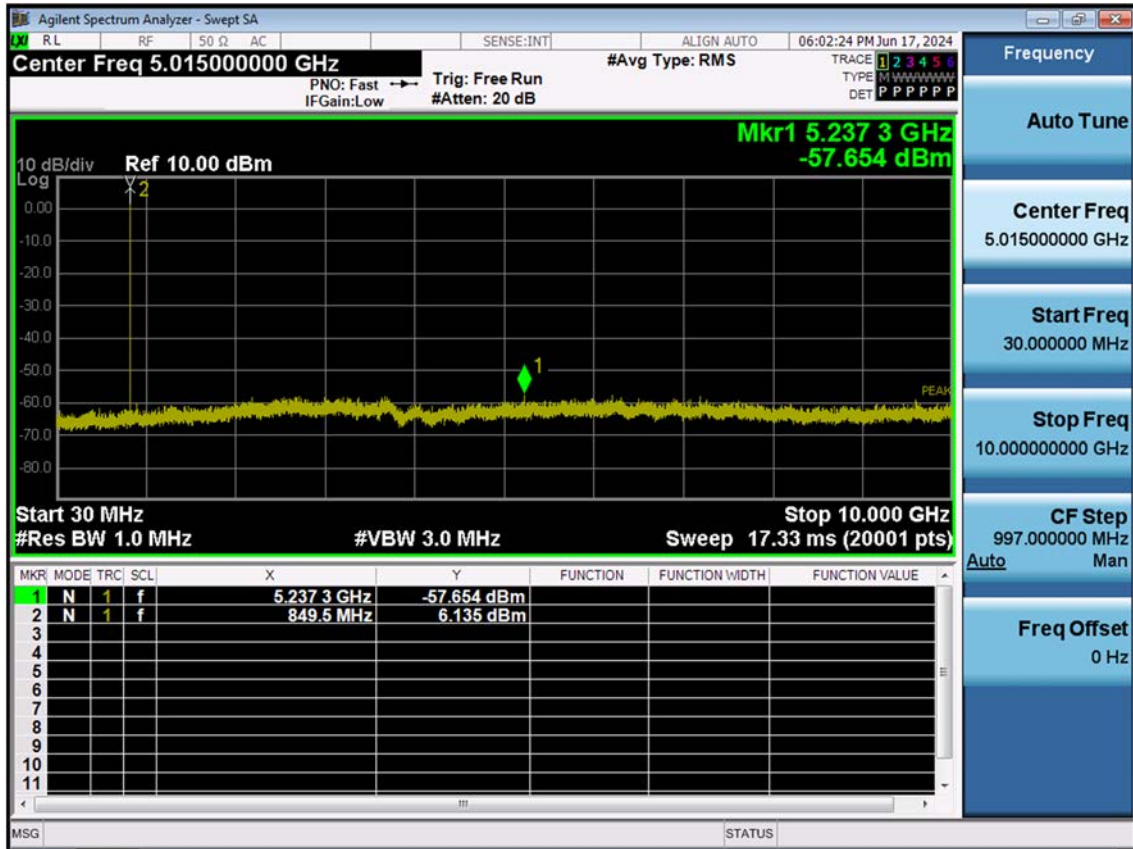

■ WCDMA850MODE (4233 CH.) – 4 MHz Span

■ WCDMA1900 MODE (9262 CH.) Block Edge

■ WCDMA1900 MODE (9262 CH.) – 4 MHz Span

■ WCDMA1900 MODE (9538 CH.) Block Edge

■ WCDMA1900 MODE (9538 CH.) – 4 MHz Span

■ WCDMA1700 MODE (1312 CH.) Block Edge

■ WCDMA1700 MODE (1312 CH.) – 4 MHz Span

■ WCDMA1700 MODE (1513 CH.) Block Edge

■ WCDMA1700 MODE (1513 CH.) – 4 MHz Span

■ GSM850 MODE (128 CH.) Conducted Spurious Emissions

■ GSM850 MODE (190 CH.) Conducted Spurious Emissions

■ GSM850 MODE (251 CH.) Conducted Spurious Emissions

■ GSM1900 MODE (512 CH.) Conducted Spurious Emissions1

■ GSM1900 MODE (512 CH.) Conducted Spurious Emissions2

■ GSM1900 MODE (661 CH) Conducted Spurious Emissions1

■ GSM1900 MODE (661 CH.) Conducted Spurious Emissions2

■ GSM1900 MODE (810 CH.) Conducted Spurious Emissions1

■ GSM1900 MODE (810 CH.) Conducted Spurious Emissions2

■ WCDMA850 MODE (4132 CH.) Conducted Spurious Emissions