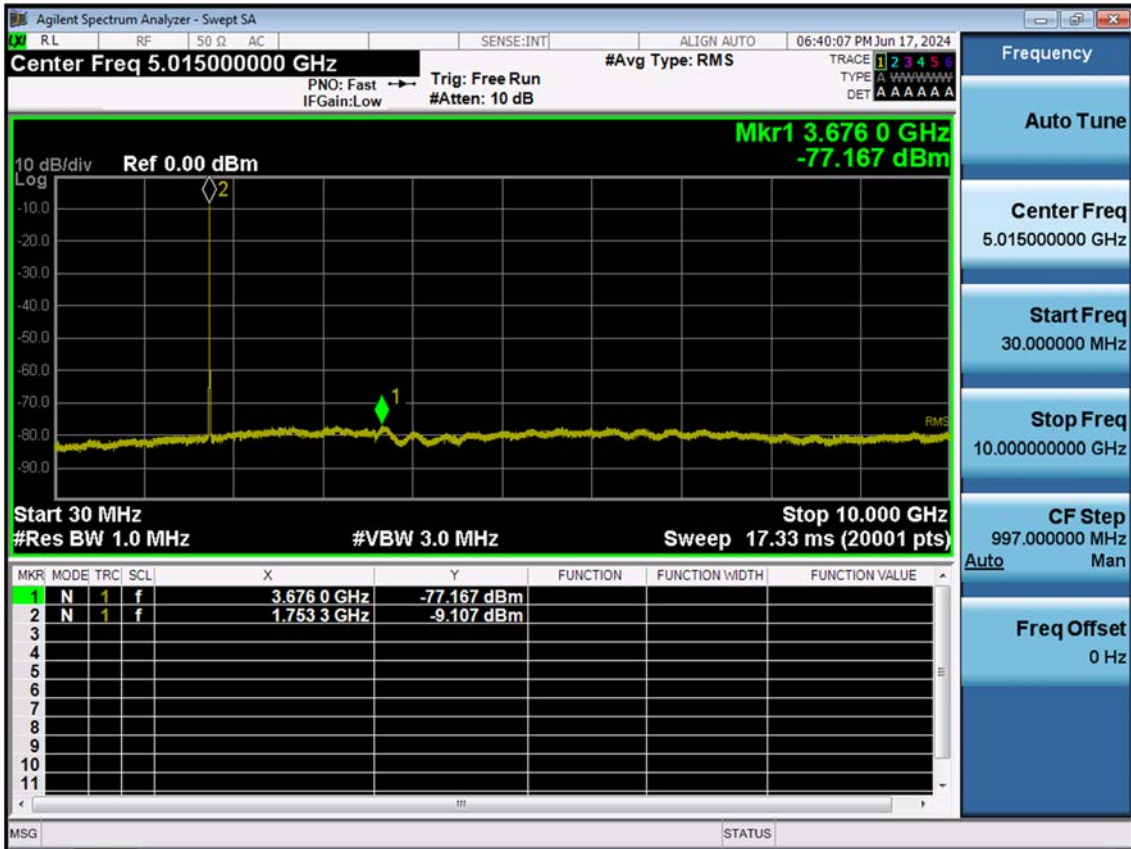

■ WCDMA1900 MODE (9400 CH.) Conducted Spurious Emissions1

■ WCDMA1900 MODE (9400 CH.) Conducted Spurious Emissions2

■ WCDMA1900 MODE (9538 CH.) Conducted Spurious Emissions1

■ WCDMA1900 MODE (9538 CH.) Conducted Spurious Emissions2

■ WCDMA1700 MODE (1312 CH.) Conducted Spurious Emissions1

■ WCDMA1700 MODE (1312 CH.) Conducted Spurious Emissions2

■ WCDMA1700 MODE (1412 CH.) Conducted Spurious Emissions1

■ WCDMA1700 MODE (1412 CH.) Conducted Spurious Emissions2

■ WCDMA1700 MODE (1513 CH.) Conducted Spurious Emissions1

■ WCDMA1700 MODE (1513 CH.) Conducted Spurious Emissions2

10. ANNEX A_ TEST SETUP PHOTO

Please refer to test setup photo file no. as follows;

No.	Description
1	HCT-RF-2407-FC050-P