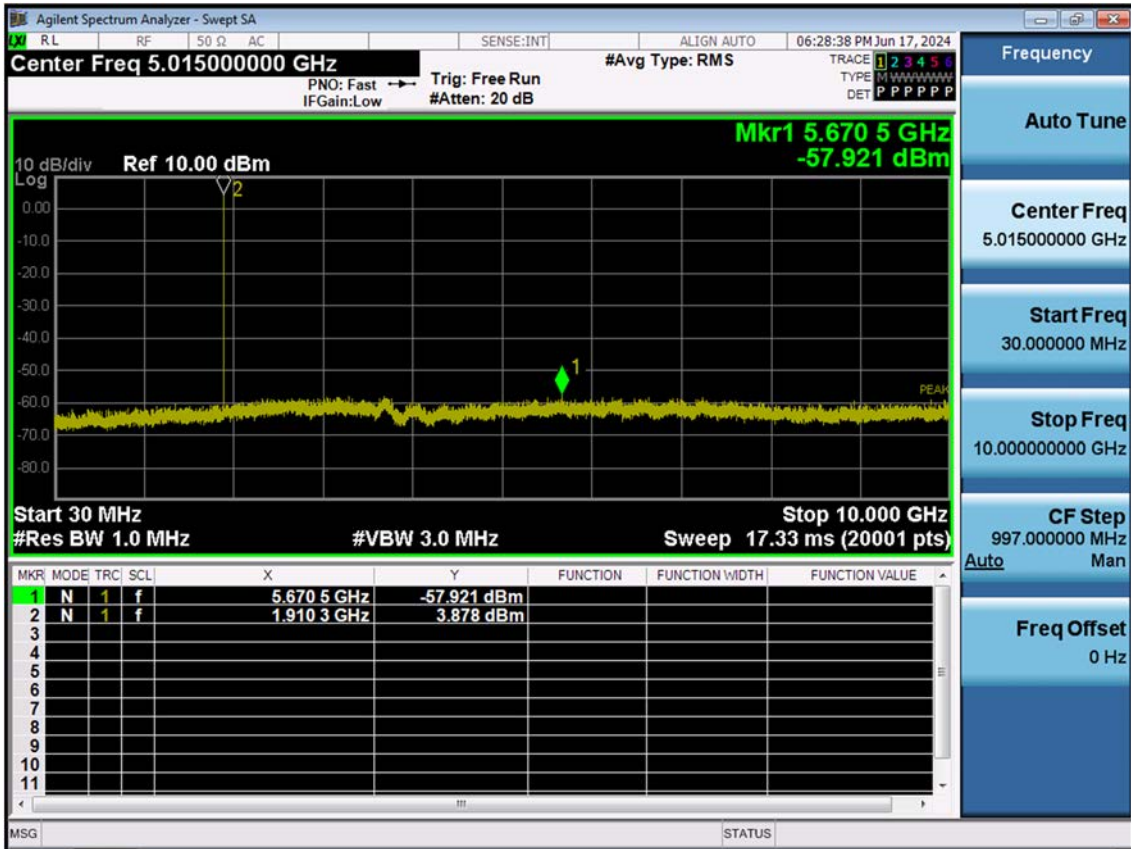

■ WCDMA1700 MODE (1312 CH.) – 4 MHz Span

■ WCDMA1700 MODE (1513 CH.) Block Edge

■ WCDMA1700 MODE (1513 CH.) – 4 MHz Span

■ GSM850 MODE (128 CH.) Conducted Spurious Emissions

■ GSM850 MODE (190 CH.) Conducted Spurious Emissions

■ GSM850 MODE (251 CH.) Conducted Spurious Emissions

■ GSM1900 MODE (512 CH.) Conducted Spurious Emissions1

■ GSM1900 MODE (512 CH.) Conducted Spurious Emissions2

■ GSM1900 MODE (661 CH) Conducted Spurious Emissions1

■ GSM1900 MODE (661 CH.) Conducted Spurious Emissions2

■ GSM1900 MODE (810 CH.) Conducted Spurious Emissions1

■ GSM1900 MODE (810 CH.) Conducted Spurious Emissions2

■ WCDMA850 MODE (4132 CH.) Conducted Spurious Emissions