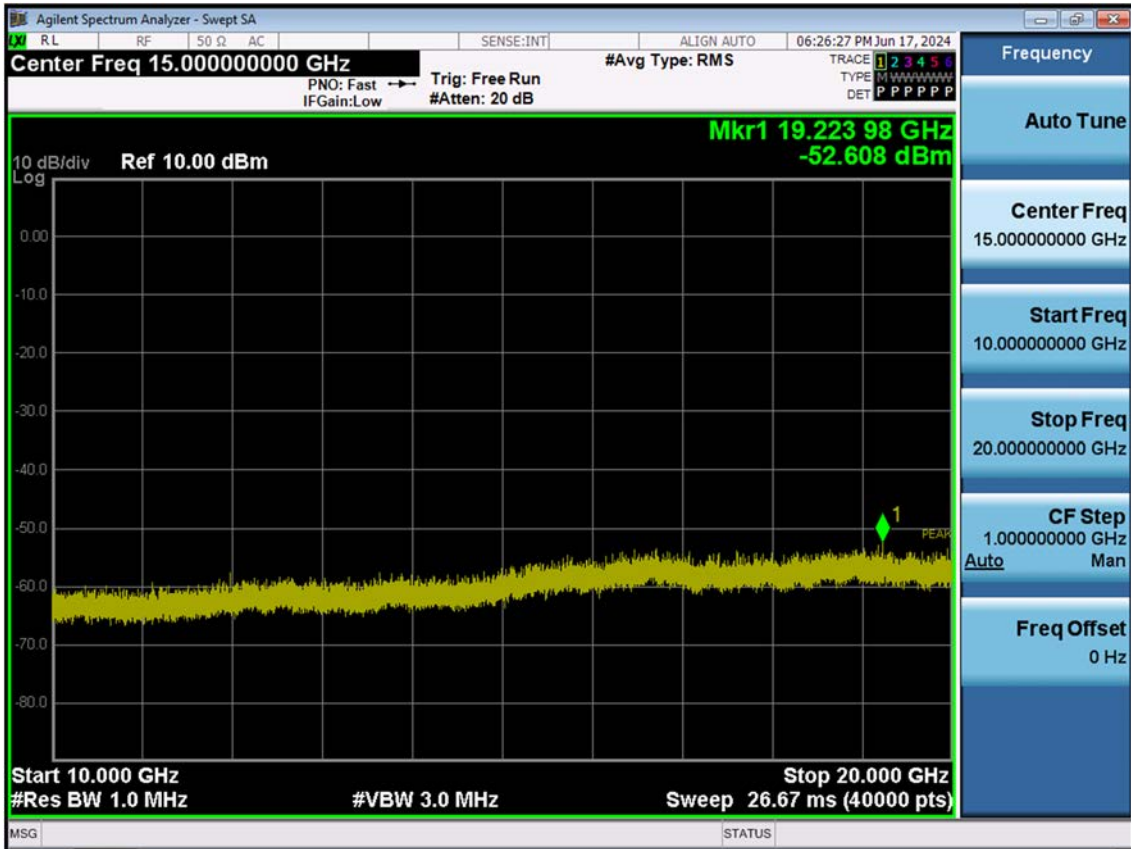

■ WCDMA1700 MODE (1312 CH.) – 4 MHz Span

■ WCDMA1700 MODE (1513 CH.) Block Edge

■ WCDMA1700 MODE (1513 CH.) – 4 MHz Span

■ GSM850 MODE (128 CH.) Conducted Spurious Emissions

■ GSM850 MODE (190 CH.) Conducted Spurious Emissions

■ GSM850 MODE (251 CH.) Conducted Spurious Emissions

■ GSM1900 MODE (512 CH.) Conducted Spurious Emissions1

■ GSM1900 MODE (512 CH.) Conducted Spurious Emissions2

■ GSM1900 MODE (661 CH) Conducted Spurious Emissions1

■ GSM1900 MODE (661 CH.) Conducted Spurious Emissions2

■ GSM1900 MODE (810 CH.) Conducted Spurious Emissions1

■ GSM1900 MODE (810 CH.) Conducted Spurious Emissions2

■ WCDMA850 MODE (4132 CH.) Conducted Spurious Emissions