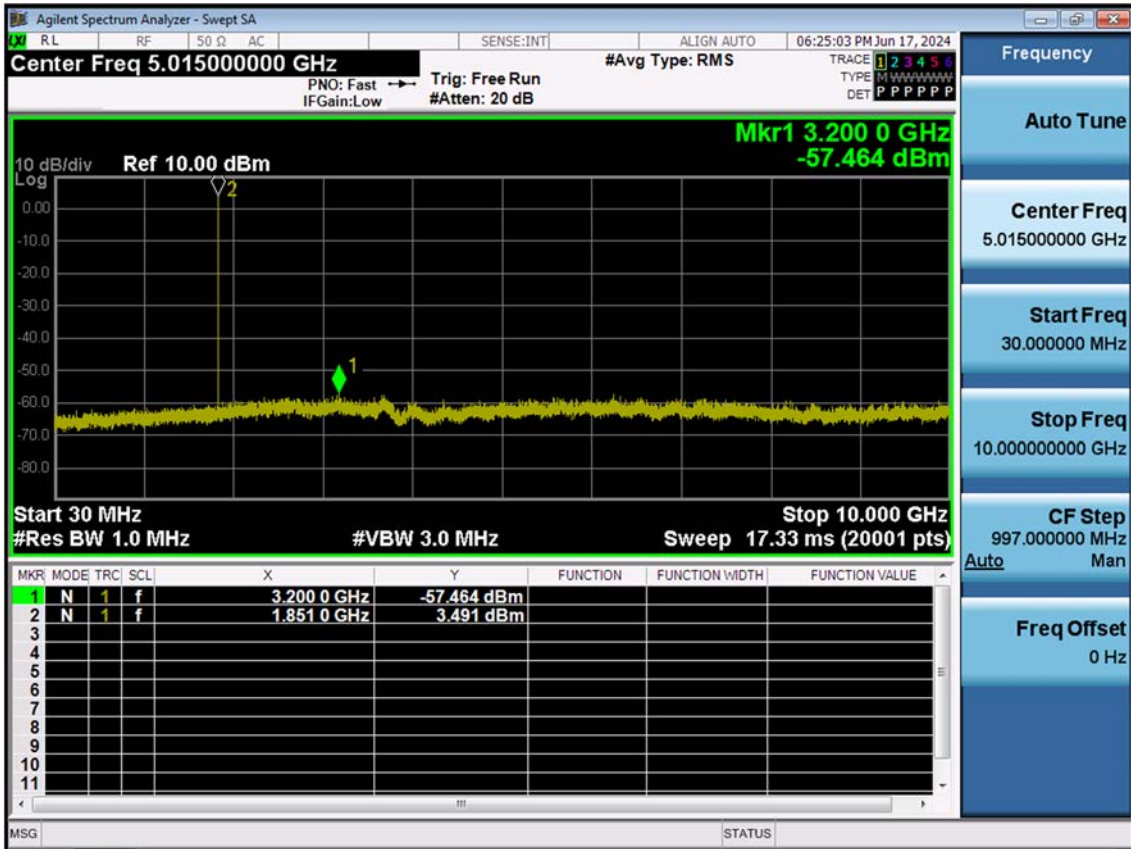

■ WCDMA850MODE (4233 CH.) – 4 MHz Span

■ WCDMA1900 MODE (9262 CH.) Block Edge

■ WCDMA1900 MODE (9262 CH.) – 4 MHz Span

■ WCDMA1900 MODE (9538 CH.) Block Edge

■ WCDMA1900 MODE (9538 CH.) – 4 MHz Span

■ WCDMA1700 MODE (1312 CH.) Block Edge

■ WCDMA1700 MODE (1312 CH.) – 4 MHz Span

■ WCDMA1700 MODE (1513 CH.) Block Edge

■ WCDMA1700 MODE (1513 CH.) – 4 MHz Span

■ GSM850 MODE (128 CH.) Conducted Spurious Emissions

■ GSM850 MODE (190 CH.) Conducted Spurious Emissions

■ GSM850 MODE (251 CH.) Conducted Spurious Emissions

■ GSM1900 MODE (512 CH.) Conducted Spurious Emissions1

■ GSM1900 MODE (512 CH.) Conducted Spurious Emissions2

■ GSM1900 MODE (661 CH) Conducted Spurious Emissions1

■ GSM1900 MODE (661 CH.) Conducted Spurious Emissions2

■ GSM1900 MODE (810 CH.) Conducted Spurious Emissions1

■ GSM1900 MODE (810 CH.) Conducted Spurious Emissions2

■ WCDMA850 MODE (4132 CH.) Conducted Spurious Emissions