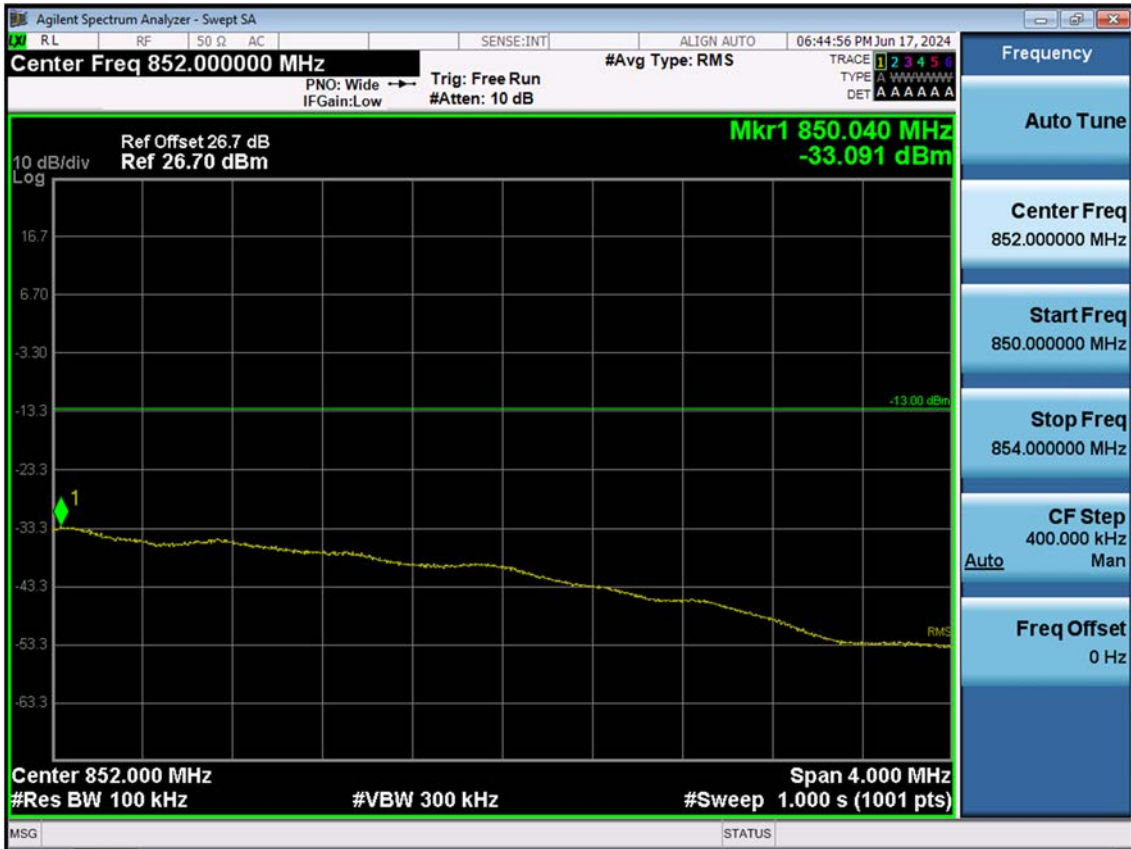

■ WCDMA850MODE (4233 CH.) – 4 MHz Span

■ WCDMA1900 MODE (9262 CH.) Block Edge

■ WCDMA1900 MODE (9262 CH.) – 4 MHz Span

■ WCDMA1900 MODE (9538 CH.) Block Edge

■ WCDMA1900 MODE (9538 CH.) – 4 MHz Span

■ WCDMA1700 MODE (1312 CH.) Block Edge

■ WCDMA1700 MODE (1312 CH.) – 4 MHz Span

■ WCDMA1700 MODE (1513 CH.) Block Edge

■ WCDMA1700 MODE (1513 CH.) – 4 MHz Span

■ GSM850 MODE (128 CH.) Conducted Spurious Emissions

■ GSM850 MODE (190 CH.) Conducted Spurious Emissions

■ GSM850 MODE (251 CH.) Conducted Spurious Emissions

■ GSM1900 MODE (512 CH.) Conducted Spurious Emissions1

■ GSM1900 MODE (512 CH.) Conducted Spurious Emissions2

■ GSM1900 MODE (661 CH) Conducted Spurious Emissions1