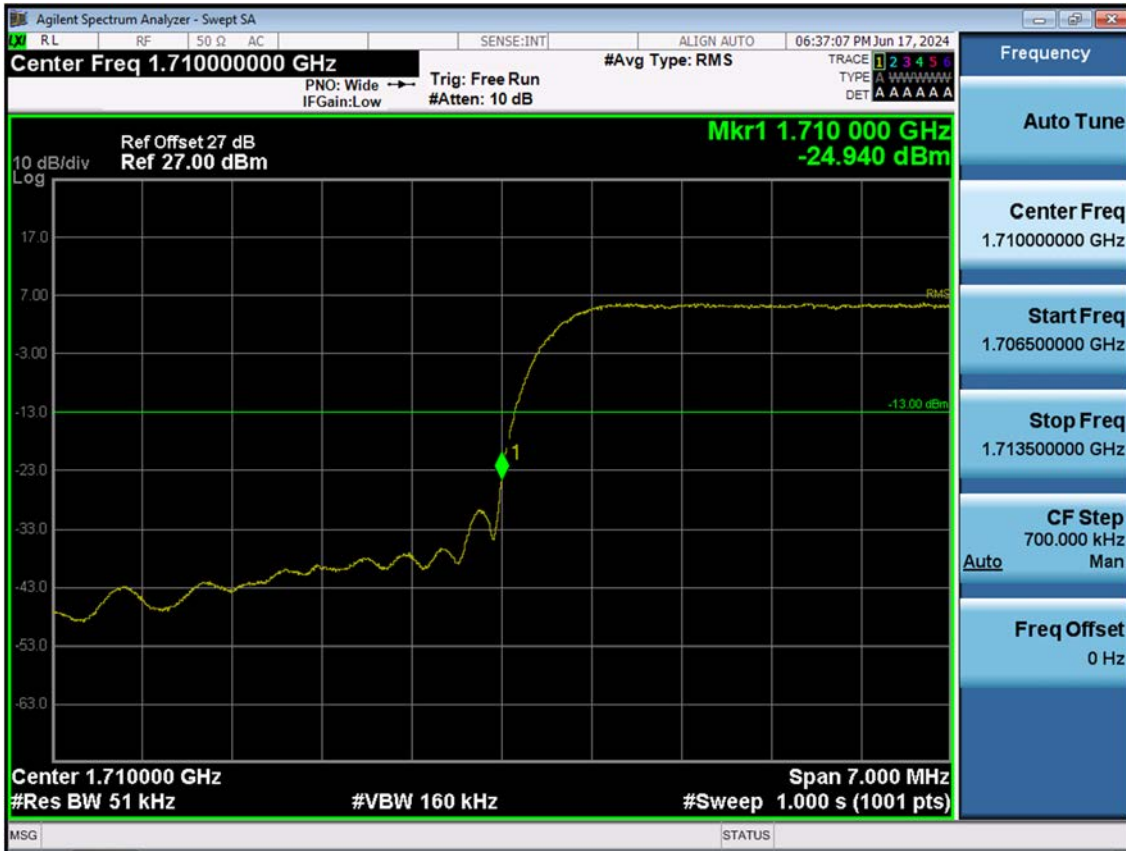

■ WCDMA850MODE (4233 CH.) – 4 MHz Span

■ WCDMA1900 MODE (9262 CH.) Block Edge

■ WCDMA1900 MODE (9262 CH.) – 4 MHz Span

■ WCDMA1900 MODE (9538 CH.) Block Edge

■ WCDMA1900 MODE (9538 CH.) – 4 MHz Span

■ WCDMA1700 MODE (1312 CH.) Block Edge

■ WCDMA1700 MODE (1312 CH.) – 4 MHz Span

■ WCDMA1700 MODE (1513 CH.) Block Edge

■ WCDMA1700 MODE (1513 CH.) – 4 MHz Span

■ GSM850 MODE (128 CH.) Conducted Spurious Emissions

■ GSM850 MODE (190 CH.) Conducted Spurious Emissions

■ GSM850 MODE (251 CH.) Conducted Spurious Emissions

■ GSM1900 MODE (512 CH.) Conducted Spurious Emissions1

■ GSM1900 MODE (512 CH.) Conducted Spurious Emissions2

■ GSM1900 MODE (661 CH) Conducted Spurious Emissions1

■ GSM1900 MODE (661 CH.) Conducted Spurious Emissions2

■ GSM1900 MODE (810 CH.) Conducted Spurious Emissions1

■ GSM1900 MODE (810 CH.) Conducted Spurious Emissions2

■ WCDMA850 MODE (4132 CH.) Conducted Spurious Emissions