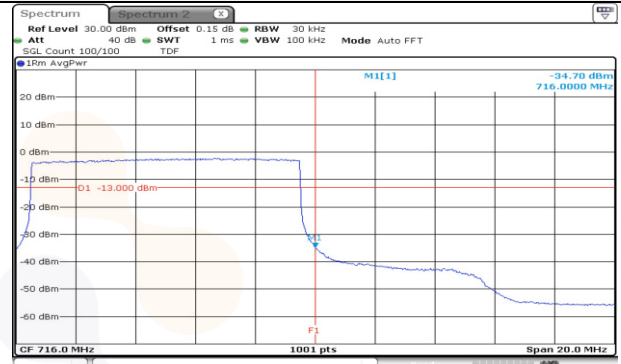

5M BW QPSK Lower extended FRB

5M BW QPSK Upper extended FRB

10M BW QPSK Low ch. 1RB

10M BW QPSK High ch. 1RB

10M BW QPSK Low ch. FRB

10M BW QPSK High ch. FRB

10M BW QPSK Lower extended 1RB

10M BW QPSK Upper extended 1RB

10M BW QPSK Lower extended FRB

10M BW QPSK Upper extended FRB

Test mode: LTE Band 13

10M BW QPSK Mid ch. Lower 1RB

10M BW QPSK Mid ch. Upper 1RB

10M BW QPSK Mid ch. Lower FRB

10M BW QPSK Mid ch. Upper FRB

10M BW QPSK Lower extended 1RB