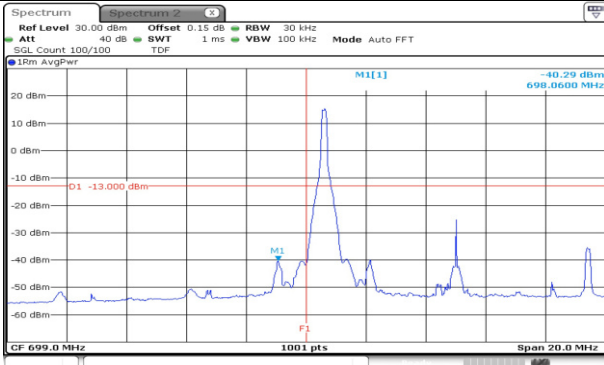

10M BW QPSK Low ch. 1RB