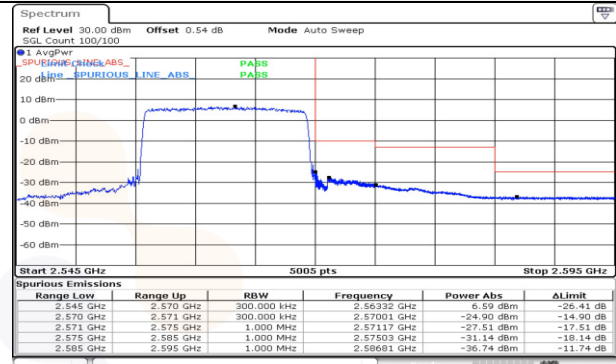

Test mode: LTE Band 7

5M BW QPSK Low ch. 1RB

5M BW QPSK High ch. 1RB

5M BW QPSK Low ch. FRB

5M BW QPSK High ch. FRB

10M BW QPSK Low ch. 1RB

10M BW QPSK High ch. 1RB

10M BW QPSK Low ch. FRB

10M BW QPSK High ch. FRB

15M BW QPSK Low ch. 1RB

15M BW QPSK High ch. 1RB

15M BW QPSK Low ch. FRB

15M BW QPSK High ch. FRB

20M BW QPSK Low ch. 1RB

20M BW QPSK High ch. 1RB

20M BW QPSK Low ch. FRB

20M BW QPSK High ch. FRB

Test mode: LTE Band 12

3M BW QPSK Low ch. 1RB

3M BW QPSK High ch. 1RB

3M BW QPSK Low ch. FRB

3M BW QPSK High ch. FRB

3M BW QPSK Lower extended 1RB

3M BW QPSK Upper extended 1RB