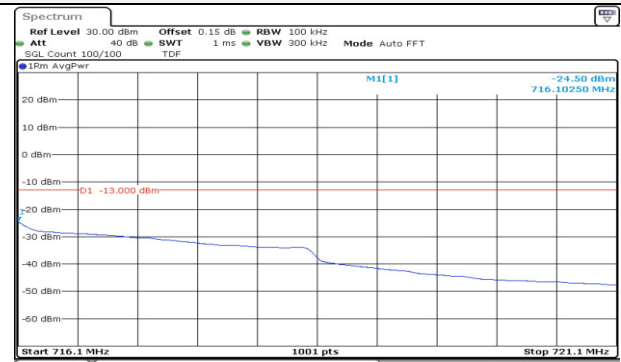

3M BW QPSK Upper extended FRB