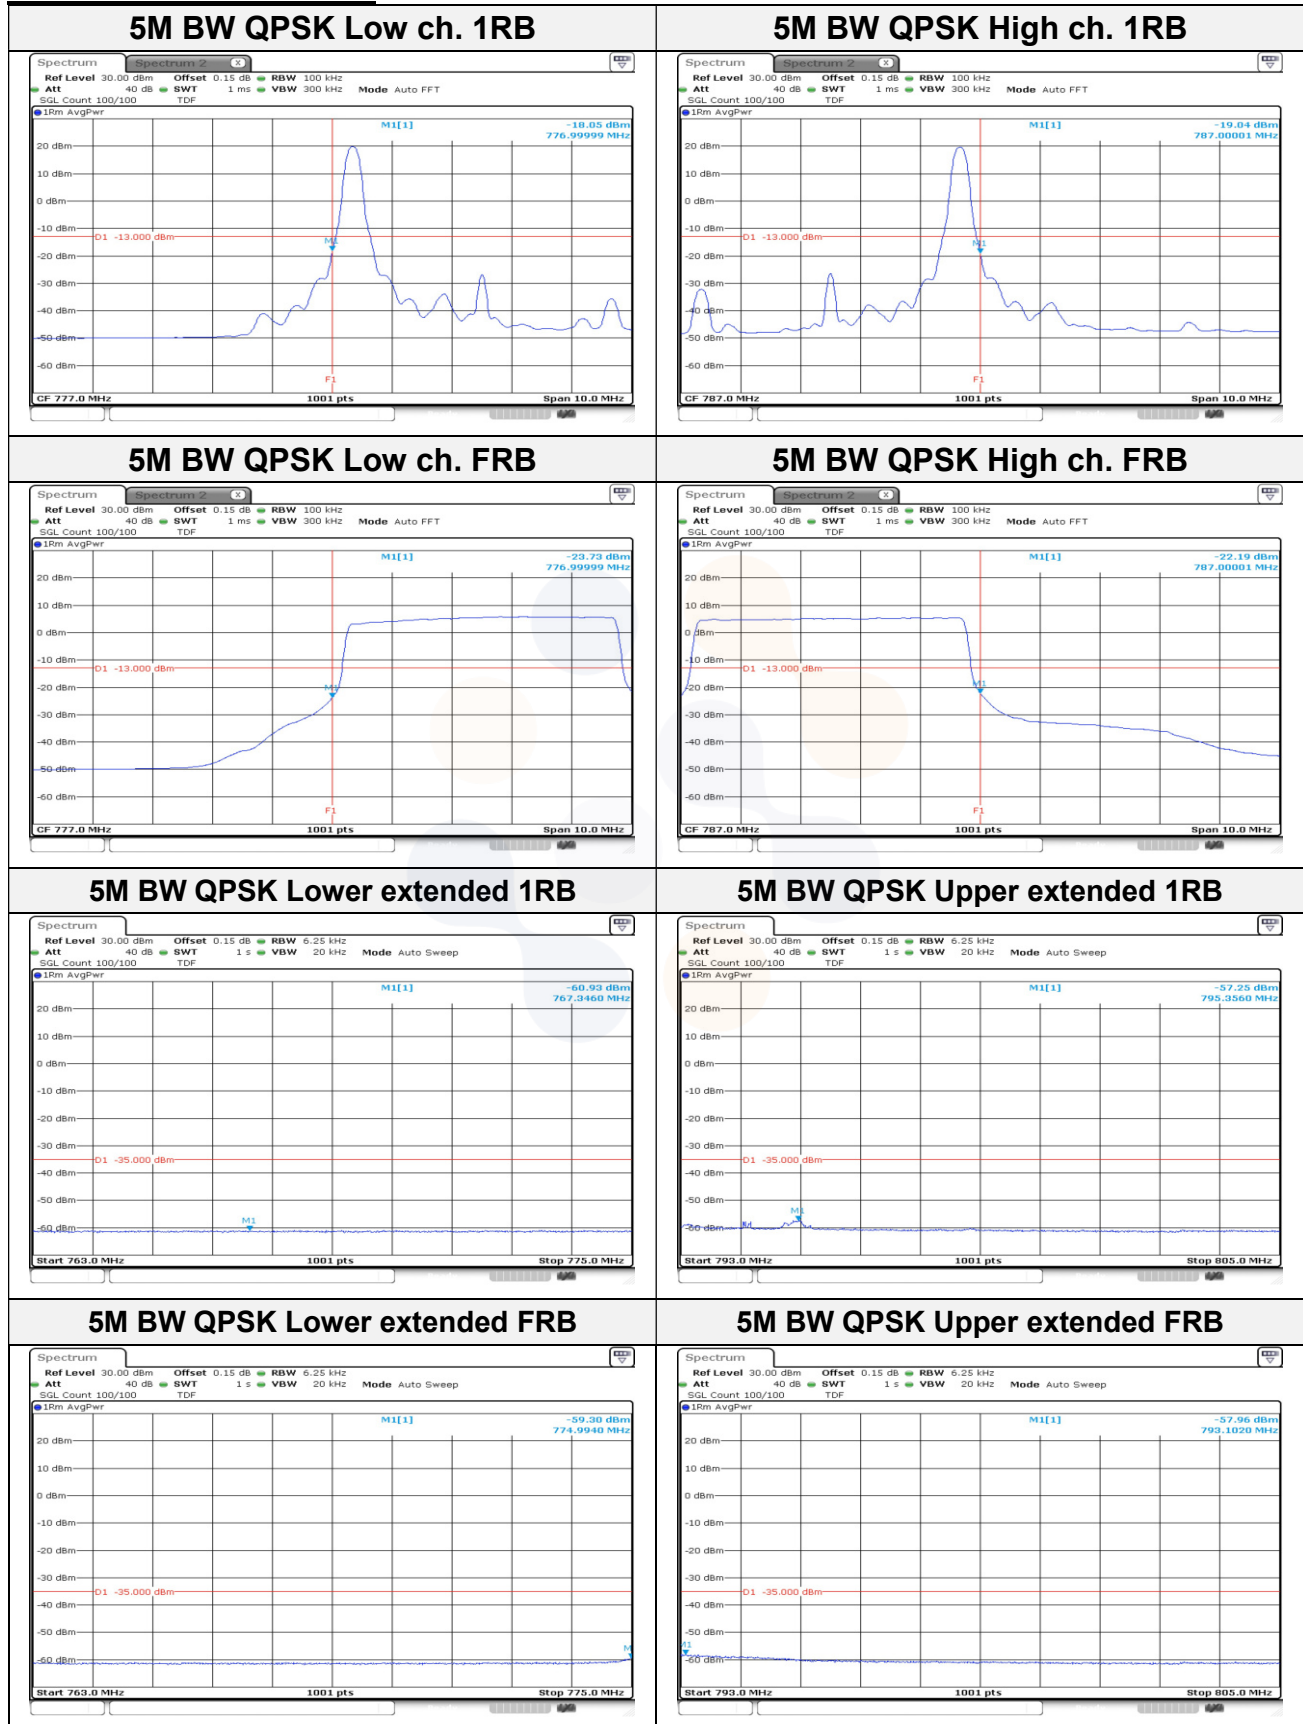

5M BW QPSK Lower extended FRB

5M BW QPSK Upper extended FRB

10M BW QPSK Low ch. 1RB

10M BW QPSK High ch. 1RB

10M BW QPSK Low ch. FRB

10M BW QPSK High ch. FRB

10M BW QPSK Lower extended 1RB

10M BW QPSK Upper extended 1RB

10M BW QPSK Lower extended FRB

10M BW QPSK Upper extended FRB

Test mode: LTE Band 13

10M BW QPSK Mid ch. Lower 1RB

10M BW QPSK Mid ch. Upper 1RB

10M BW QPSK Mid ch. Lower FRB

10M BW QPSK Mid ch. Upper FRB

10M BW QPSK Lower extended 1RB