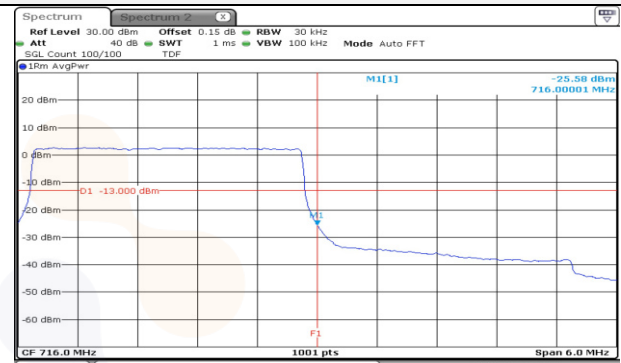

20M BW QPSK High ch. FRB

Test mode: LTE Band 12

3M BW QPSK Low ch. 1RB

3M BW QPSK High ch. 1RB

3M BW QPSK Low ch. FRB

3M BW QPSK High ch. FRB

3M BW QPSK Lower extended 1RB

3M BW QPSK Upper extended 1RB