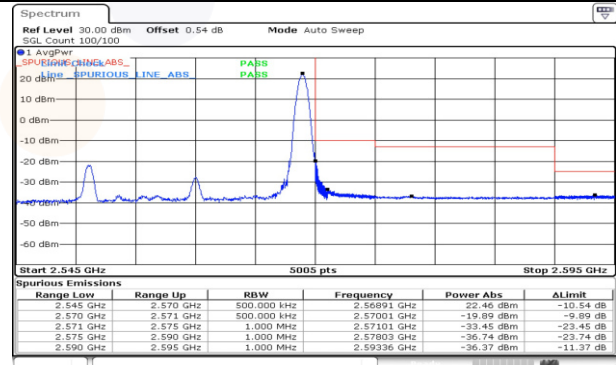

Test mode: LTE Band 7

5M BW QPSK Low ch. 1RB

5M BW QPSK High ch. 1RB

5M BW QPSK Low ch. FRB

5M BW QPSK High ch. FRB

10M BW QPSK Low ch. 1RB

10M BW QPSK High ch. 1RB

10M BW QPSK Low ch. FRB

10M BW QPSK High ch. FRB

15M BW QPSK Low ch. 1RB

15M BW QPSK High ch. 1RB

15M BW QPSK Low ch. FRB

15M BW QPSK High ch. FRB

20M BW QPSK Low ch. 1RB

20M BW QPSK High ch. 1RB

20M BW QPSK Low ch. FRB

20M BW QPSK High ch. FRB

Test mode: LTE Band 12

3M BW QPSK Low ch. 1RB

3M BW QPSK High ch. 1RB

3M BW QPSK Low ch. FRB

3M BW QPSK High ch. FRB

3M BW QPSK Lower extended 1RB

3M BW QPSK Upper extended 1RB