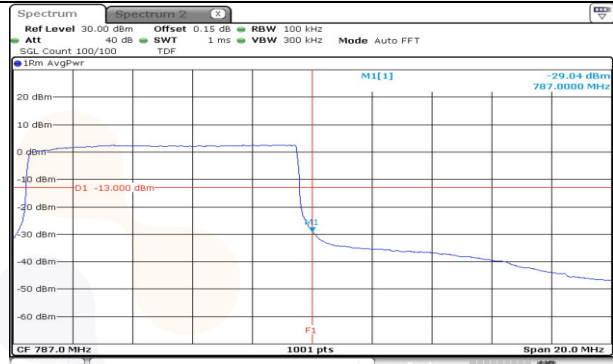

10M BW QPSK Lower extended FRB

10M BW QPSK Upper extended FRB

Test mode: LTE Band 13

10M BW QPSK Mid ch. Lower 1RB

10M BW QPSK Mid ch. Upper 1RB

10M BW QPSK Mid ch. Lower FRB

10M BW QPSK Mid ch. Upper FRB

10M BW QPSK Lower extended 1RB