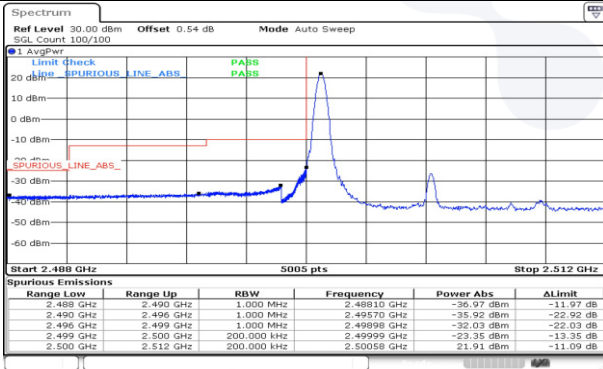

Test mode: LTE Band 7

5M BW QPSK Low ch. 1RB

5M BW QPSK High ch. 1RB

5M BW QPSK Low ch. FRB

5M BW QPSK High ch. FRB

10M BW QPSK Low ch. 1RB

10M BW QPSK High ch. 1RB

10M BW QPSK Low ch. FRB

10M BW QPSK High ch. FRB

15M BW QPSK Low ch. 1RB

15M BW QPSK High ch. 1RB

15M BW QPSK Low ch. FRB

15M BW QPSK High ch. FRB

20M BW QPSK Low ch. 1RB

20M BW QPSK High ch. 1RB

20M BW QPSK Low ch. FRB

20M BW QPSK High ch. FRB

Test mode: LTE Band 12

3M BW QPSK Low ch. 1RB

3M BW QPSK High ch. 1RB

3M BW QPSK Low ch. FRB

3M BW QPSK High ch. FRB

3M BW QPSK Lower extended 1RB

3M BW QPSK Upper extended 1RB