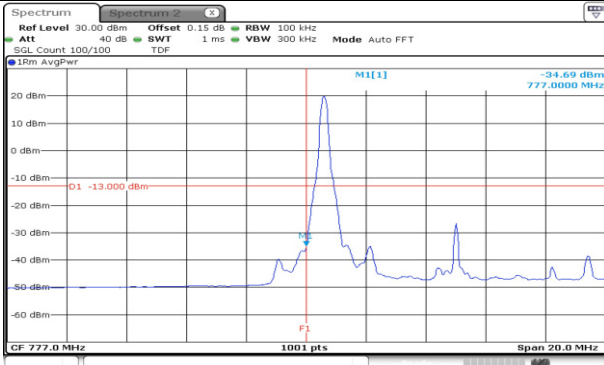

10M BW QPSK Lower extended FRB

10M BW QPSK Upper extended FRB

Test mode: LTE Band 13

10M BW QPSK Mid ch. Lower 1RB

10M BW QPSK Mid ch. Upper 1RB

10M BW QPSK Mid ch. Lower FRB

10M BW QPSK Mid ch. Upper FRB

10M BW QPSK Lower extended 1RB