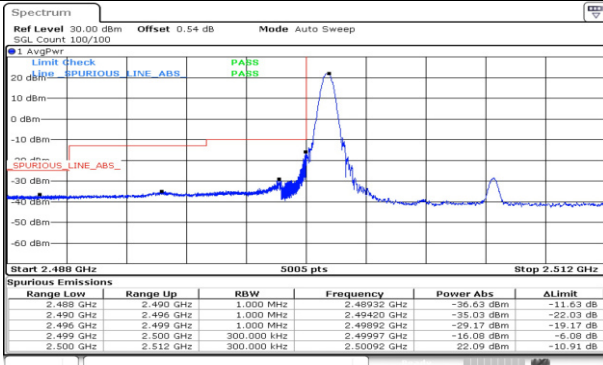

Test mode: LTE Band 7

5M BW QPSK Low ch. 1RB

5M BW QPSK High ch. 1RB

5M BW QPSK Low ch. FRB

5M BW QPSK High ch. FRB

10M BW QPSK Low ch. 1RB

10M BW QPSK High ch. 1RB

10M BW QPSK Low ch. FRB

10M BW QPSK High ch. FRB

15M BW QPSK Low ch. 1RB

15M BW QPSK High ch. 1RB

15M BW QPSK Low ch. FRB

15M BW QPSK High ch. FRB

20M BW QPSK Low ch. 1RB

20M BW QPSK High ch. 1RB

20M BW QPSK Low ch. FRB

20M BW QPSK High ch. FRB

Test mode: LTE Band 12

3M BW QPSK Low ch. 1RB

3M BW QPSK High ch. 1RB

3M BW QPSK Low ch. FRB

3M BW QPSK High ch. FRB

3M BW QPSK Lower extended 1RB

3M BW QPSK Upper extended 1RB