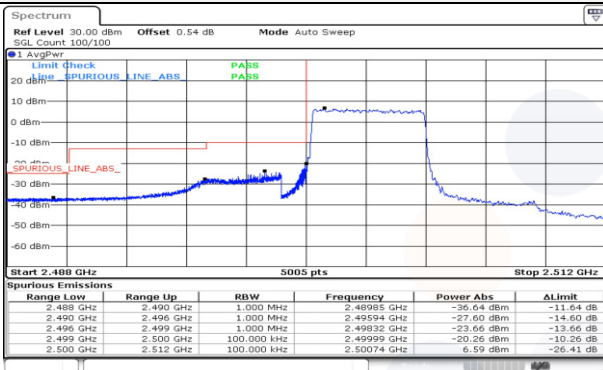

Test mode: LTE Band 7

5M BW QPSK Low ch. 1RB

5M BW QPSK High ch. 1RB

5M BW QPSK Low ch. FRB

5M BW QPSK High ch. FRB

10M BW QPSK Low ch. 1RB

10M BW QPSK High ch. 1RB

10M BW QPSK Low ch. FRB

10M BW QPSK High ch. FRB

15M BW QPSK Low ch. 1RB

15M BW QPSK High ch. 1RB

15M BW QPSK Low ch. FRB

15M BW QPSK High ch. FRB

20M BW QPSK Low ch. 1RB

20M BW QPSK High ch. 1RB

20M BW QPSK Low ch. FRB

20M BW QPSK High ch. FRB

Test mode: LTE Band 12

3M BW QPSK Low ch. 1RB

3M BW QPSK High ch. 1RB

3M BW QPSK Low ch. FRB

3M BW QPSK High ch. FRB

3M BW QPSK Lower extended 1RB

3M BW QPSK Upper extended 1RB