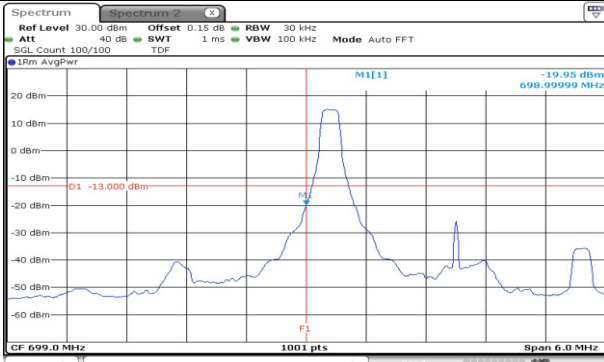

Test mode: LTE Band 7

5M BW QPSK Low ch. 1RB

5M BW QPSK High ch. 1RB

5M BW QPSK Low ch. FRB

5M BW QPSK High ch. FRB

10M BW QPSK Low ch. 1RB

10M BW QPSK High ch. 1RB

10M BW QPSK Low ch. FRB

10M BW QPSK High ch. FRB

15M BW QPSK Low ch. 1RB

15M BW QPSK High ch. 1RB

15M BW QPSK Low ch. FRB

15M BW QPSK High ch. FRB

20M BW QPSK Low ch. 1RB

20M BW QPSK High ch. 1RB

20M BW QPSK Low ch. FRB

20M BW QPSK High ch. FRB

Test mode: LTE Band 12

3M BW QPSK Low ch. 1RB

3M BW QPSK High ch. 1RB

3M BW QPSK Low ch. FRB

3M BW QPSK High ch. FRB

3M BW QPSK Lower extended 1RB

3M BW QPSK Upper extended 1RB