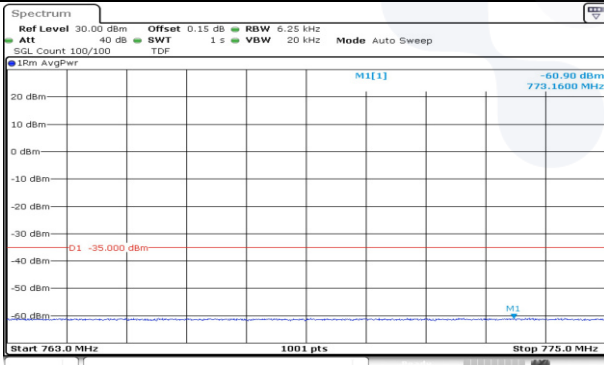

10M BW QPSK Lower extended FRB

10M BW QPSK Upper extended FRB

Test mode: LTE Band 13

10M BW QPSK Mid ch. Lower 1RB

10M BW QPSK Mid ch. Upper 1RB

10M BW QPSK Mid ch. Lower FRB

10M BW QPSK Mid ch. Upper FRB

10M BW QPSK Lower extended 1RB