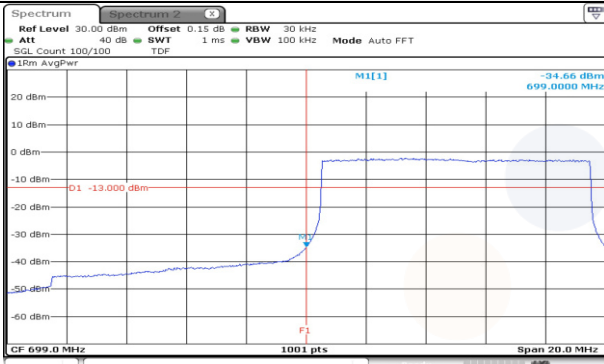

5M BW QPSK Lower extended FRB

5M BW QPSK Upper extended FRB

10M BW QPSK Low ch. 1RB

10M BW QPSK High ch. 1RB

10M BW QPSK Low ch. FRB

10M BW QPSK High ch. FRB

10M BW QPSK Lower extended 1RB

10M BW QPSK Upper extended 1RB

10M BW QPSK Lower extended FRB

10M BW QPSK Upper extended FRB

Test mode: LTE Band 13

10M BW QPSK Mid ch. Lower 1RB

10M BW QPSK Mid ch. Upper 1RB

10M BW QPSK Mid ch. Lower FRB

10M BW QPSK Mid ch. Upper FRB

10M BW QPSK Lower extended 1RB