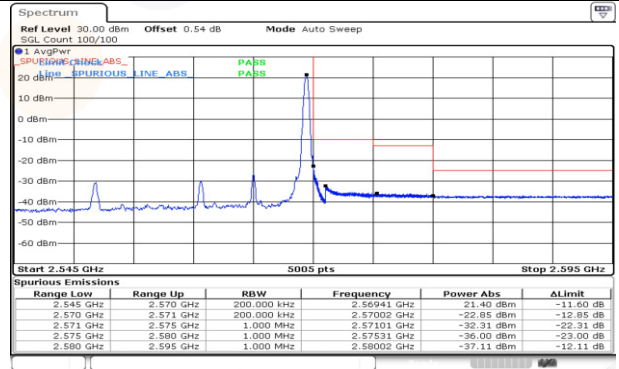

Test mode: LTE Band 7

5M BW QPSK Low ch. 1RB

5M BW QPSK High ch. 1RB

5M BW QPSK Low ch. FRB

5M BW QPSK High ch. FRB

10M BW QPSK Low ch. 1RB

10M BW QPSK High ch. 1RB

10M BW QPSK Low ch. FRB

10M BW QPSK High ch. FRB

15M BW QPSK Low ch. 1RB

15M BW QPSK High ch. 1RB

15M BW QPSK Low ch. FRB

15M BW QPSK High ch. FRB

20M BW QPSK Low ch. 1RB

20M BW QPSK High ch. 1RB

20M BW QPSK Low ch. FRB

20M BW QPSK High ch. FRB

Test mode: LTE Band 12

3M BW QPSK Low ch. 1RB

3M BW QPSK High ch. 1RB

3M BW QPSK Low ch. FRB

3M BW QPSK High ch. FRB

3M BW QPSK Lower extended 1RB

3M BW QPSK Upper extended 1RB