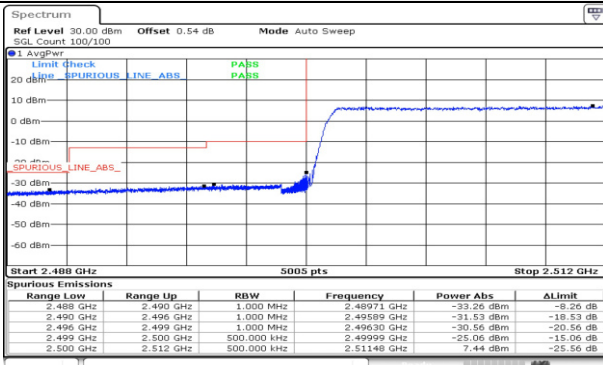

Test mode: LTE Band 7

5M BW QPSK Low ch. 1RB

5M BW QPSK High ch. 1RB

5M BW QPSK Low ch. FRB

5M BW QPSK High ch. FRB

10M BW QPSK Low ch. 1RB

10M BW QPSK High ch. 1RB

10M BW QPSK Low ch. FRB

10M BW QPSK High ch. FRB

15M BW QPSK Low ch. 1RB

15M BW QPSK High ch. 1RB

15M BW QPSK Low ch. FRB

15M BW QPSK High ch. FRB

20M BW QPSK Low ch. 1RB

20M BW QPSK High ch. 1RB

20M BW QPSK Low ch. FRB

20M BW QPSK High ch. FRB

Test mode: LTE Band 12

3M BW QPSK Low ch. 1RB

3M BW QPSK High ch. 1RB

3M BW QPSK Low ch. FRB

3M BW QPSK High ch. FRB

3M BW QPSK Lower extended 1RB

3M BW QPSK Upper extended 1RB