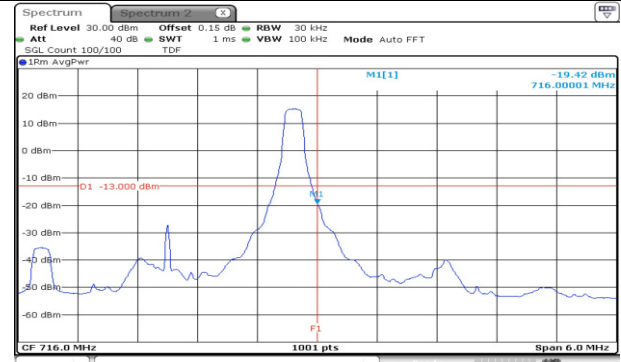

20M BW QPSK High ch. FRB

Test mode: LTE Band 12

3M BW QPSK Low ch. 1RB

3M BW QPSK High ch. 1RB

3M BW QPSK Low ch. FRB

3M BW QPSK High ch. FRB

3M BW QPSK Lower extended 1RB

3M BW QPSK Upper extended 1RB