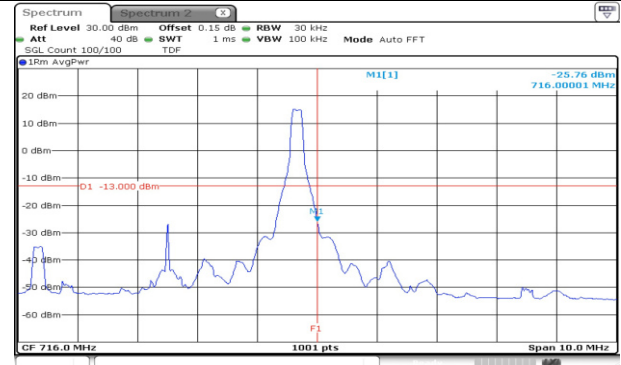

5M BW QPSK High ch. 1RB