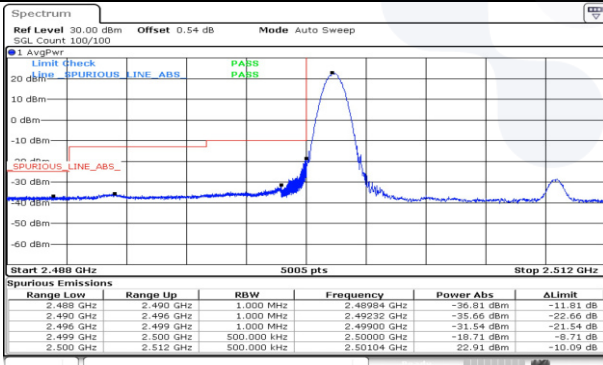

Test mode: LTE Band 7

5M BW QPSK Low ch. 1RB

5M BW QPSK High ch. 1RB

5M BW QPSK Low ch. FRB

5M BW QPSK High ch. FRB

10M BW QPSK Low ch. 1RB

10M BW QPSK High ch. 1RB

10M BW QPSK Low ch. FRB

10M BW QPSK High ch. FRB

15M BW QPSK Low ch. 1RB

15M BW QPSK High ch. 1RB

15M BW QPSK Low ch. FRB

15M BW QPSK High ch. FRB

20M BW QPSK Low ch. 1RB

20M BW QPSK High ch. 1RB

20M BW QPSK Low ch. FRB

20M BW QPSK High ch. FRB

Test mode: LTE Band 12

3M BW QPSK Low ch. 1RB

3M BW QPSK High ch. 1RB

3M BW QPSK Low ch. FRB

3M BW QPSK High ch. FRB

3M BW QPSK Lower extended 1RB

3M BW QPSK Upper extended 1RB