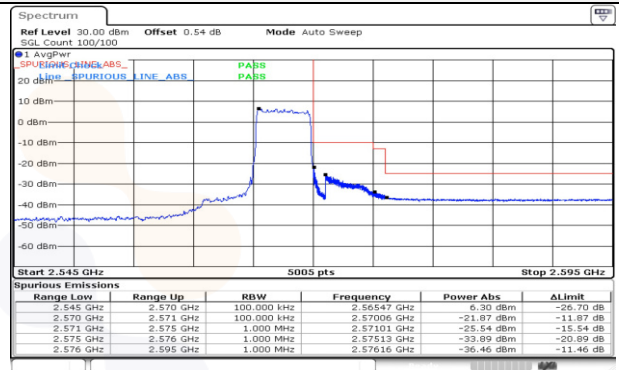

Test mode: LTE Band 7

5M BW QPSK Low ch. 1RB

5M BW QPSK High ch. 1RB

5M BW QPSK Low ch. FRB

5M BW QPSK High ch. FRB

10M BW QPSK Low ch. 1RB

10M BW QPSK High ch. 1RB

10M BW QPSK Low ch. FRB

10M BW QPSK High ch. FRB

15M BW QPSK Low ch. 1RB

15M BW QPSK High ch. 1RB

15M BW QPSK Low ch. FRB

15M BW QPSK High ch. FRB

20M BW QPSK Low ch. 1RB

20M BW QPSK High ch. 1RB

20M BW QPSK Low ch. FRB

20M BW QPSK High ch. FRB

Test mode: LTE Band 12

3M BW QPSK Low ch. 1RB

3M BW QPSK High ch. 1RB

3M BW QPSK Low ch. FRB

3M BW QPSK High ch. FRB

3M BW QPSK Lower extended 1RB

3M BW QPSK Upper extended 1RB