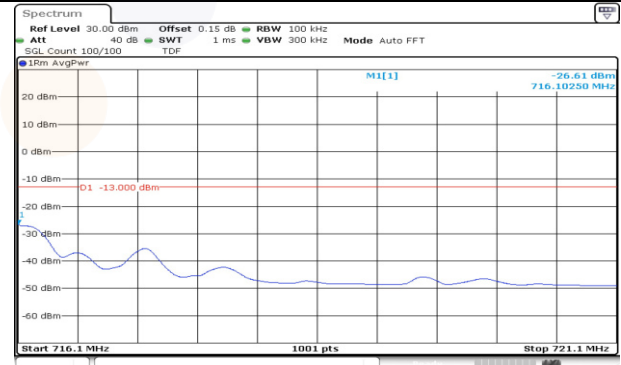

5M BW QPSK Upper extended 1RB