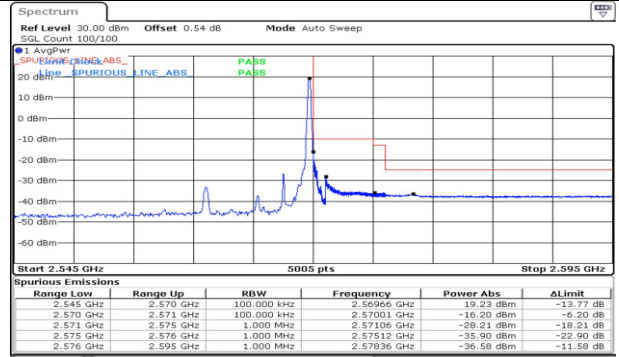

Test mode: LTE Band 7

5M BW QPSK Low ch. 1RB

5M BW QPSK High ch. 1RB

5M BW QPSK Low ch. FRB

5M BW QPSK High ch. FRB

10M BW QPSK Low ch. 1RB

10M BW QPSK High ch. 1RB

10M BW QPSK Low ch. FRB

10M BW QPSK High ch. FRB

15M BW QPSK Low ch. 1RB

15M BW QPSK High ch. 1RB

15M BW QPSK Low ch. FRB

15M BW QPSK High ch. FRB

20M BW QPSK Low ch. 1RB

20M BW QPSK High ch. 1RB

20M BW QPSK Low ch. FRB

20M BW QPSK High ch. FRB

Test mode: LTE Band 12

3M BW QPSK Low ch. 1RB

3M BW QPSK High ch. 1RB

3M BW QPSK Low ch. FRB

3M BW QPSK High ch. FRB

3M BW QPSK Lower extended 1RB

3M BW QPSK Upper extended 1RB