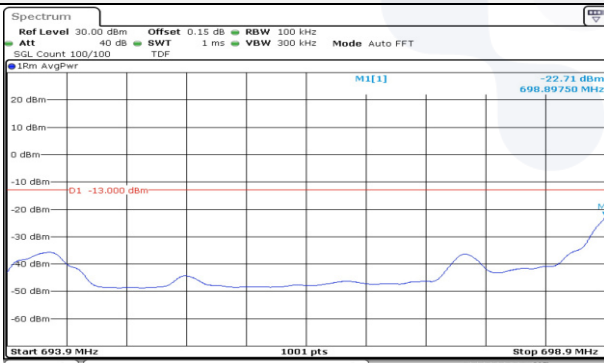

20M BW QPSK High ch. FRB

Test mode: LTE Band 12

3M BW QPSK Low ch. 1RB

3M BW QPSK High ch. 1RB

3M BW QPSK Low ch. FRB

3M BW QPSK High ch. FRB

3M BW QPSK Lower extended 1RB

3M BW QPSK Upper extended 1RB