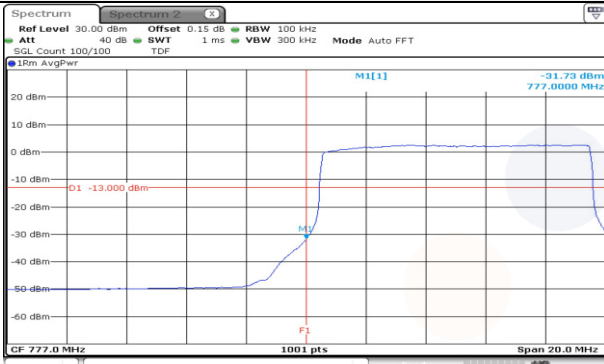

10M BW QPSK Lower extended FRB

10M BW QPSK Upper extended FRB

Test mode: LTE Band 13

10M BW QPSK Mid ch. Lower 1RB

10M BW QPSK Mid ch. Upper 1RB

10M BW QPSK Mid ch. Lower FRB

10M BW QPSK Mid ch. Upper FRB

10M BW QPSK Lower extended 1RB