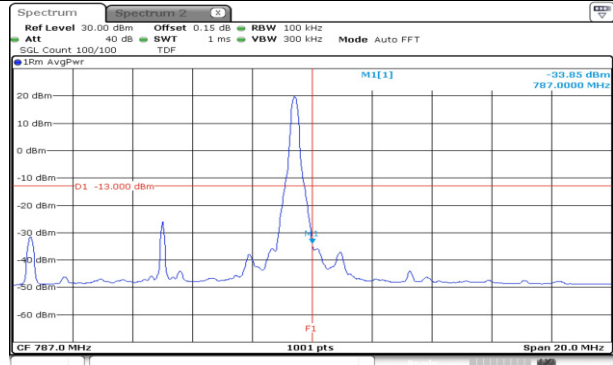

10M BW QPSK Lower extended FRB

10M BW QPSK Upper extended FRB

Test mode: LTE Band 13

10M BW QPSK Mid ch. Lower 1RB

10M BW QPSK Mid ch. Upper 1RB

10M BW QPSK Mid ch. Lower FRB

10M BW QPSK Mid ch. Upper FRB

10M BW QPSK Lower extended 1RB