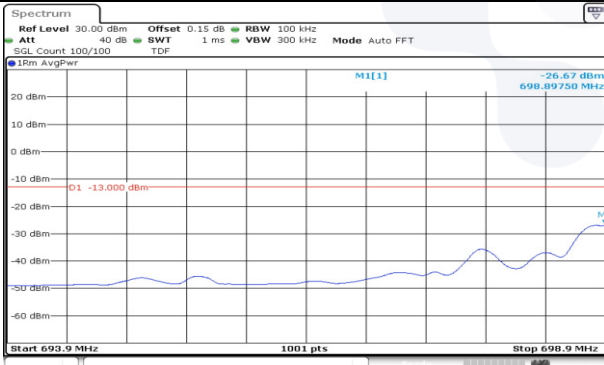

20M BW QPSK High ch. FRB

Test mode: LTE Band 12

3M BW QPSK Low ch. 1RB

3M BW QPSK High ch. 1RB

3M BW QPSK Low ch. FRB

3M BW QPSK High ch. FRB

3M BW QPSK Lower extended 1RB

3M BW QPSK Upper extended 1RB

3M BW QPSK Lower extended FRB

3M BW QPSK Upper extended FRB

5M BW QPSK Low ch. 1RB

5M BW QPSK High ch. 1RB

5M BW QPSK Low ch. FRB

5M BW QPSK High ch. FRB

5M BW QPSK Lower extended 1RB

5M BW QPSK Upper extended 1RB