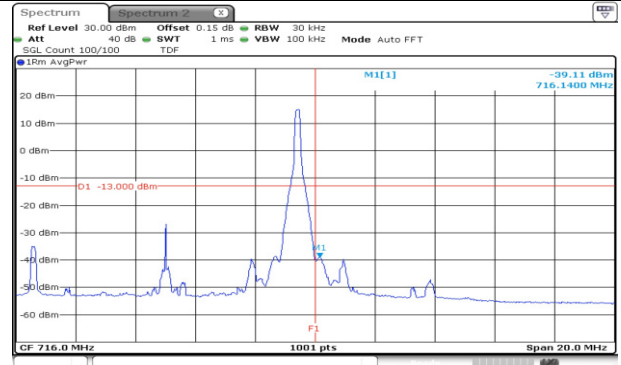

10M BW QPSK High ch. 1RB