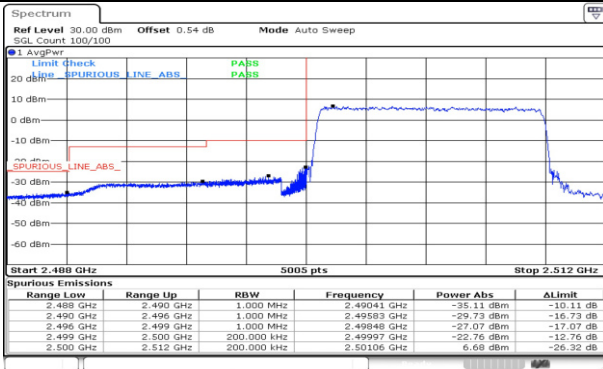

Test mode: LTE Band 7

5M BW QPSK Low ch. 1RB

5M BW QPSK High ch. 1RB

5M BW QPSK Low ch. FRB

5M BW QPSK High ch. FRB

10M BW QPSK Low ch. 1RB

10M BW QPSK High ch. 1RB

10M BW QPSK Low ch. FRB

10M BW QPSK High ch. FRB

15M BW QPSK Low ch. 1RB

15M BW QPSK High ch. 1RB

15M BW QPSK Low ch. FRB

15M BW QPSK High ch. FRB

20M BW QPSK Low ch. 1RB

20M BW QPSK High ch. 1RB

20M BW QPSK Low ch. FRB

20M BW QPSK High ch. FRB

Test mode: LTE Band 12

3M BW QPSK Low ch. 1RB

3M BW QPSK High ch. 1RB

3M BW QPSK Low ch. FRB

3M BW QPSK High ch. FRB

3M BW QPSK Lower extended 1RB

3M BW QPSK Upper extended 1RB