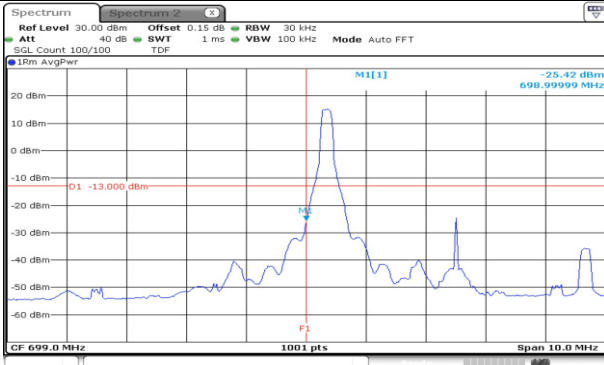

5M BW QPSK Low ch. 1RB