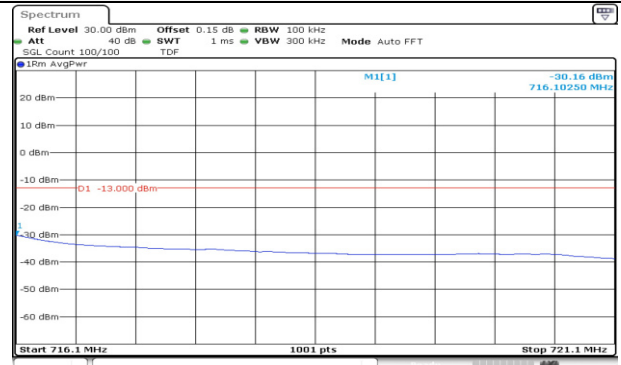

5M BW QPSK Lower extended FRB

5M BW QPSK Upper extended FRB

10M BW QPSK Low ch. 1RB

10M BW QPSK High ch. 1RB

10M BW QPSK Low ch. FRB

10M BW QPSK High ch. FRB

10M BW QPSK Lower extended 1RB

10M BW QPSK Upper extended 1RB

10M BW QPSK Lower extended FRB

10M BW QPSK Upper extended FRB

Test mode: LTE Band 13

10M BW QPSK Mid ch. Lower 1RB

10M BW QPSK Mid ch. Upper 1RB

10M BW QPSK Mid ch. Lower FRB

10M BW QPSK Mid ch. Upper FRB

10M BW QPSK Lower extended 1RB