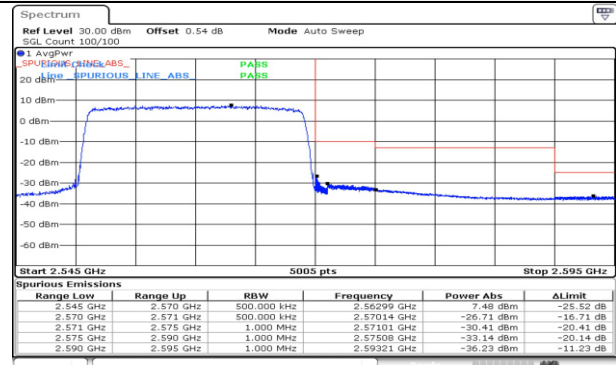

Test mode: LTE Band 7

5M BW QPSK Low ch. 1RB

5M BW QPSK High ch. 1RB

5M BW QPSK Low ch. FRB

5M BW QPSK High ch. FRB

10M BW QPSK Low ch. 1RB

10M BW QPSK High ch. 1RB

10M BW QPSK Low ch. FRB

10M BW QPSK High ch. FRB

15M BW QPSK Low ch. 1RB

15M BW QPSK High ch. 1RB

15M BW QPSK Low ch. FRB

15M BW QPSK High ch. FRB

20M BW QPSK Low ch. 1RB

20M BW QPSK High ch. 1RB

20M BW QPSK Low ch. FRB

20M BW QPSK High ch. FRB

Test mode: LTE Band 12

3M BW QPSK Low ch. 1RB

3M BW QPSK High ch. 1RB

3M BW QPSK Low ch. FRB

3M BW QPSK High ch. FRB

3M BW QPSK Lower extended 1RB

3M BW QPSK Upper extended 1RB