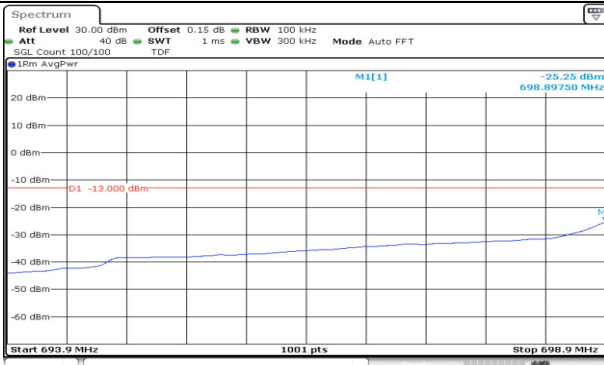

5M BW QPSK Lower extended FRB