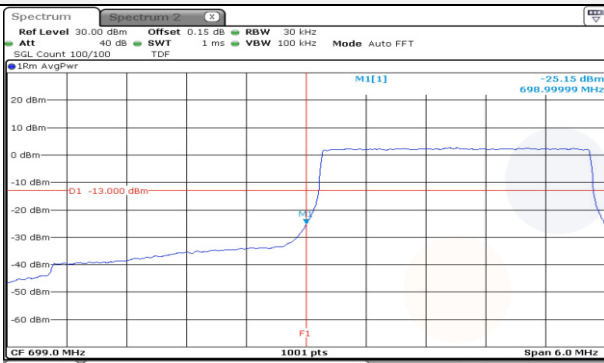

20M BW QPSK High ch. FRB

Test mode: LTE Band 12

3M BW QPSK Low ch. 1RB

3M BW QPSK High ch. 1RB

3M BW QPSK Low ch. FRB

3M BW QPSK High ch. FRB

3M BW QPSK Lower extended 1RB

3M BW QPSK Upper extended 1RB