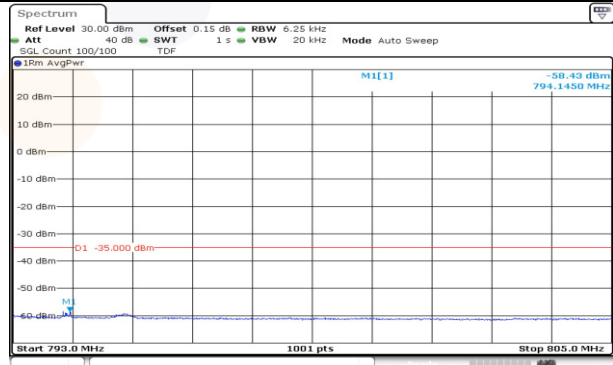

10M BW QPSK Upper extended 1RB