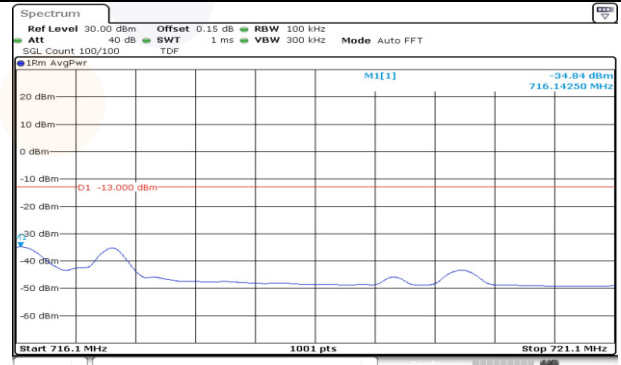

10M BW QPSK Lower extended FRB

10M BW QPSK Upper extended FRB

Test mode: LTE Band 13

10M BW QPSK Mid ch. Lower 1RB

10M BW QPSK Mid ch. Upper 1RB

10M BW QPSK Mid ch. Lower FRB

10M BW QPSK Mid ch. Upper FRB

10M BW QPSK Lower extended 1RB