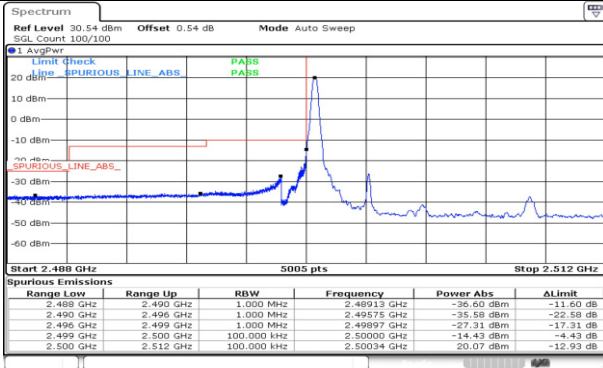

Test mode: LTE Band 7

5M BW QPSK Low ch. 1RB

5M BW QPSK High ch. 1RB

5M BW QPSK Low ch. FRB

5M BW QPSK High ch. FRB

10M BW QPSK Low ch. 1RB

10M BW QPSK High ch. 1RB

10M BW QPSK Low ch. FRB

10M BW QPSK High ch. FRB

15M BW QPSK Low ch. 1RB

15M BW QPSK High ch. 1RB

15M BW QPSK Low ch. FRB

15M BW QPSK High ch. FRB

20M BW QPSK Low ch. 1RB

20M BW QPSK High ch. 1RB

20M BW QPSK Low ch. FRB

20M BW QPSK High ch. FRB

Test mode: LTE Band 12

3M BW QPSK Low ch. 1RB

3M BW QPSK High ch. 1RB

3M BW QPSK Low ch. FRB

3M BW QPSK High ch. FRB

3M BW QPSK Lower extended 1RB

3M BW QPSK Upper extended 1RB