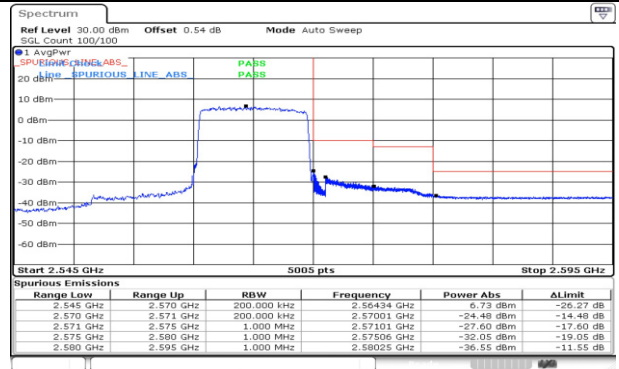

Test mode: LTE Band 7

5M BW QPSK Low ch. 1RB

5M BW QPSK High ch. 1RB

5M BW QPSK Low ch. FRB

5M BW QPSK High ch. FRB

10M BW QPSK Low ch. 1RB

10M BW QPSK High ch. 1RB

10M BW QPSK Low ch. FRB

10M BW QPSK High ch. FRB

15M BW QPSK Low ch. 1RB

15M BW QPSK High ch. 1RB

15M BW QPSK Low ch. FRB

15M BW QPSK High ch. FRB

20M BW QPSK Low ch. 1RB

20M BW QPSK High ch. 1RB

20M BW QPSK Low ch. FRB

20M BW QPSK High ch. FRB

Test mode: LTE Band 12

3M BW QPSK Low ch. 1RB

3M BW QPSK High ch. 1RB

3M BW QPSK Low ch. FRB

3M BW QPSK High ch. FRB

3M BW QPSK Lower extended 1RB

3M BW QPSK Upper extended 1RB