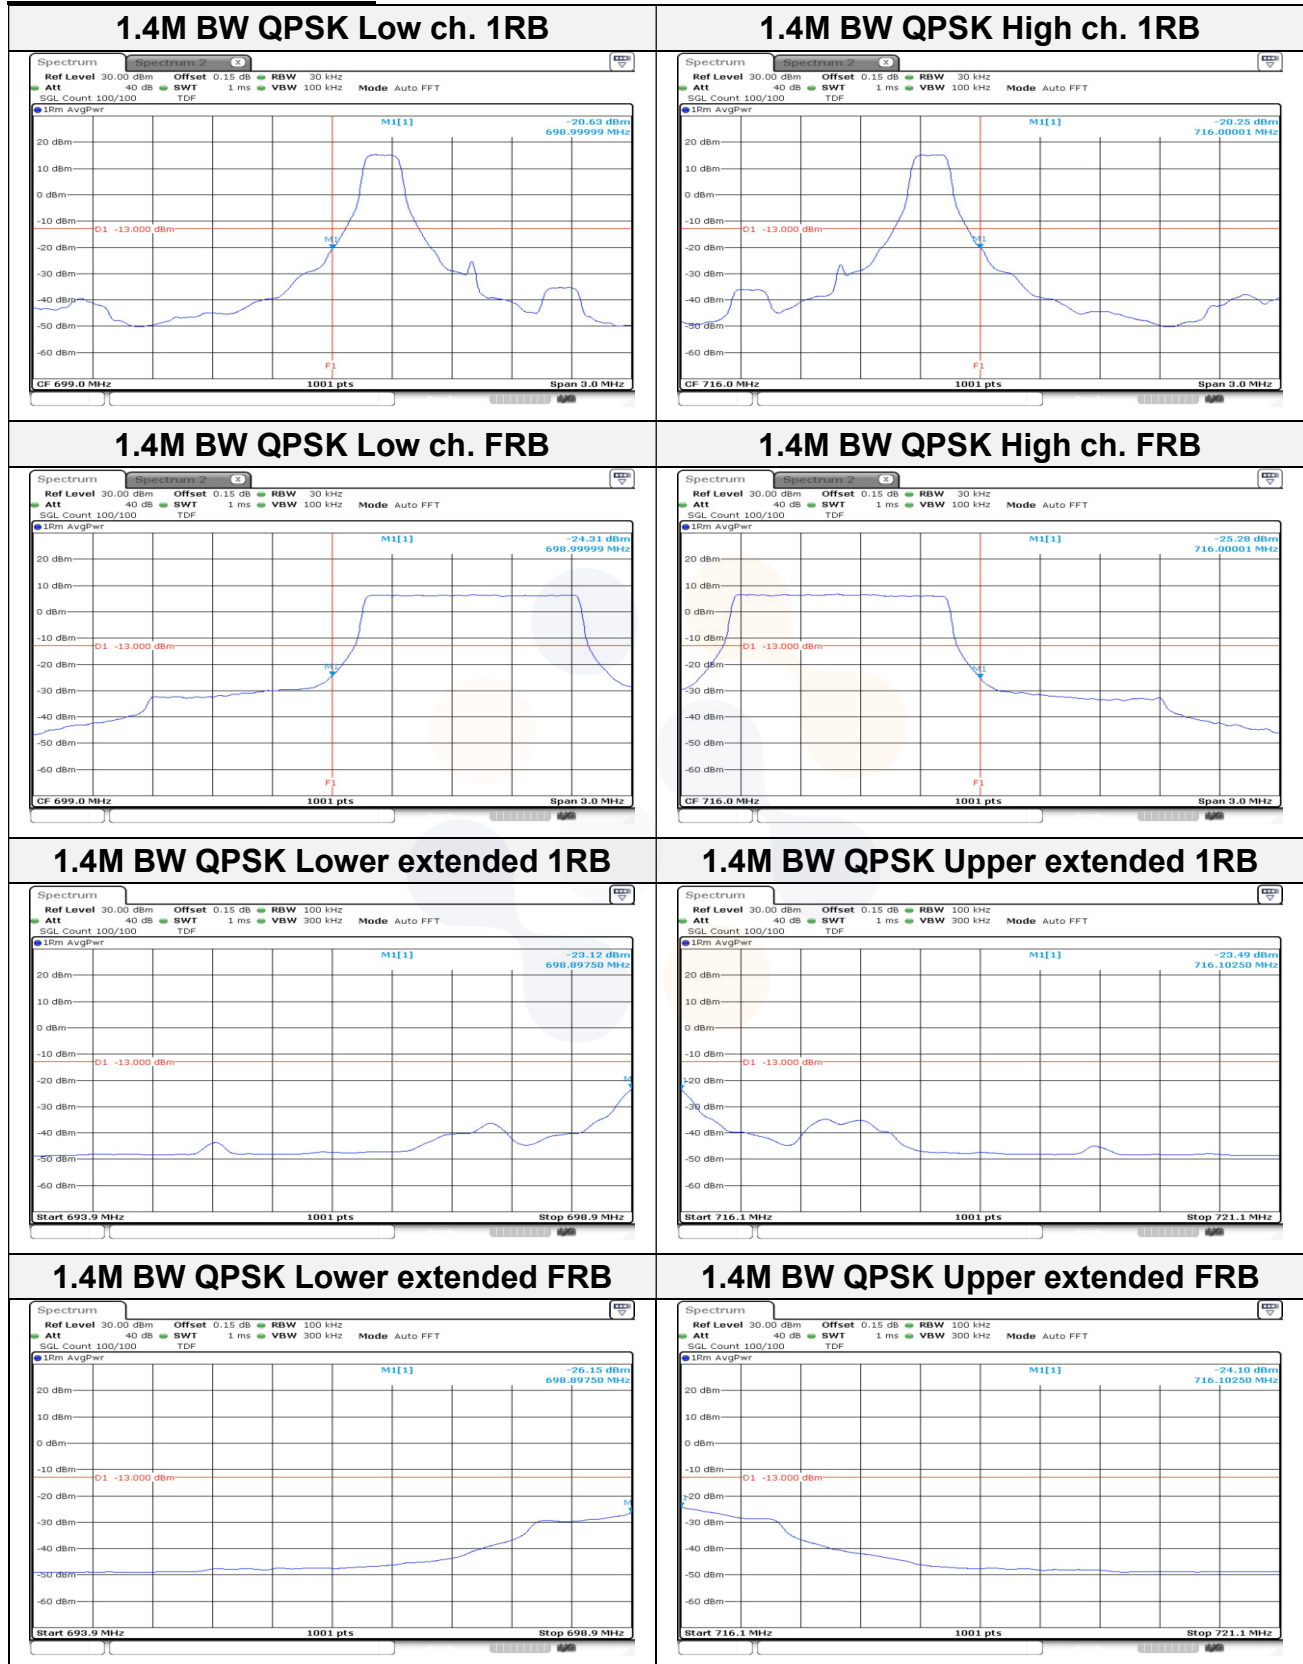

Test mode: LTE Band 7

5M BW QPSK Low ch. 1RB

5M BW QPSK High ch. 1RB

5M BW QPSK Low ch. FRB

5M BW QPSK High ch. FRB

10M BW QPSK Low ch. 1RB

10M BW QPSK High ch. 1RB

10M BW QPSK Low ch. FRB

10M BW QPSK High ch. FRB

15M BW QPSK Low ch. 1RB

15M BW QPSK High ch. 1RB

15M BW QPSK Low ch. FRB

15M BW QPSK High ch. FRB

20M BW QPSK Low ch. 1RB

20M BW QPSK High ch. 1RB

20M BW QPSK Low ch. FRB

20M BW QPSK High ch. FRB

Test mode: LTE Band 12

3M BW QPSK Low ch. 1RB

3M BW QPSK High ch. 1RB

3M BW QPSK Low ch. FRB

3M BW QPSK High ch. FRB

3M BW QPSK Lower extended 1RB

3M BW QPSK Upper extended 1RB