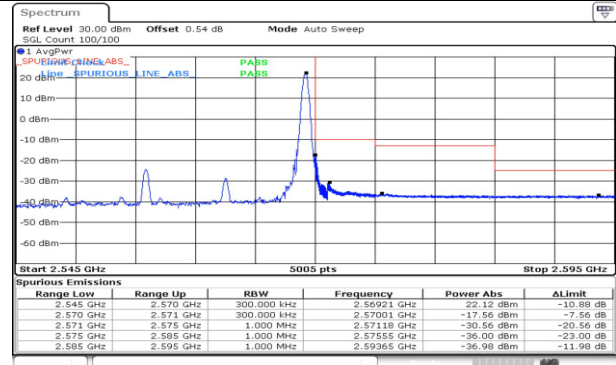

Test mode: LTE Band 7

5M BW QPSK Low ch. 1RB

5M BW QPSK High ch. 1RB

5M BW QPSK Low ch. FRB

5M BW QPSK High ch. FRB

10M BW QPSK Low ch. 1RB

10M BW QPSK High ch. 1RB

10M BW QPSK Low ch. FRB

10M BW QPSK High ch. FRB

15M BW QPSK Low ch. 1RB

15M BW QPSK High ch. 1RB

15M BW QPSK Low ch. FRB

15M BW QPSK High ch. FRB

20M BW QPSK Low ch. 1RB

20M BW QPSK High ch. 1RB

20M BW QPSK Low ch. FRB

20M BW QPSK High ch. FRB

Test mode: LTE Band 12

3M BW QPSK Low ch. 1RB

3M BW QPSK High ch. 1RB

3M BW QPSK Low ch. FRB

3M BW QPSK High ch. FRB

3M BW QPSK Lower extended 1RB

3M BW QPSK Upper extended 1RB