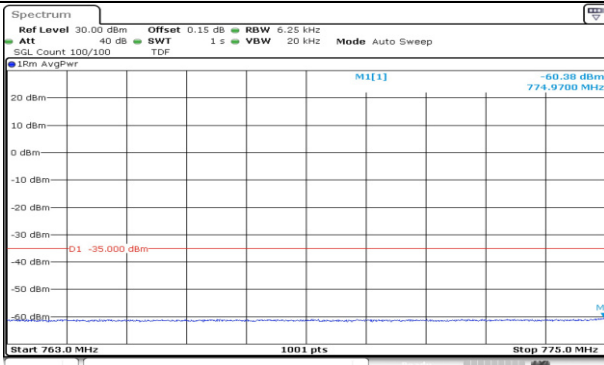

10M BW QPSK Lower extended FRB