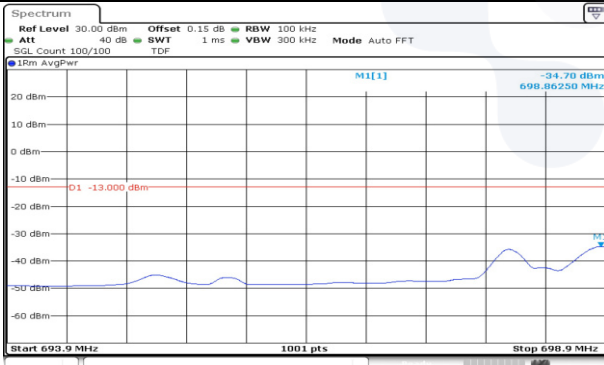

5M BW QPSK Lower extended FRB

5M BW QPSK Upper extended FRB

10M BW QPSK Low ch. 1RB

10M BW QPSK High ch. 1RB

10M BW QPSK Low ch. FRB

10M BW QPSK High ch. FRB

10M BW QPSK Lower extended 1RB

10M BW QPSK Upper extended 1RB

10M BW QPSK Lower extended FRB

10M BW QPSK Upper extended FRB

Test mode: LTE Band 13

10M BW QPSK Mid ch. Lower 1RB

10M BW QPSK Mid ch. Upper 1RB

10M BW QPSK Mid ch. Lower FRB

10M BW QPSK Mid ch. Upper FRB

10M BW QPSK Lower extended 1RB