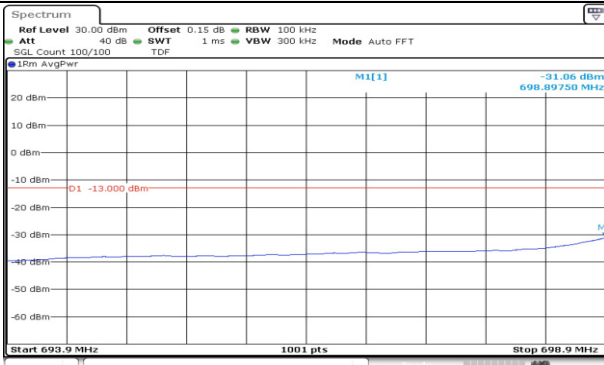

5M BW QPSK Lower extended FRB

5M BW QPSK Upper extended FRB

10M BW QPSK Low ch. 1RB

10M BW QPSK High ch. 1RB

10M BW QPSK Low ch. FRB

10M BW QPSK High ch. FRB

10M BW QPSK Lower extended 1RB

10M BW QPSK Upper extended 1RB

10M BW QPSK Lower extended FRB

10M BW QPSK Upper extended FRB

Test mode: LTE Band 13

10M BW QPSK Mid ch. Lower 1RB

10M BW QPSK Mid ch. Upper 1RB

10M BW QPSK Mid ch. Lower FRB

10M BW QPSK Mid ch. Upper FRB

10M BW QPSK Lower extended 1RB