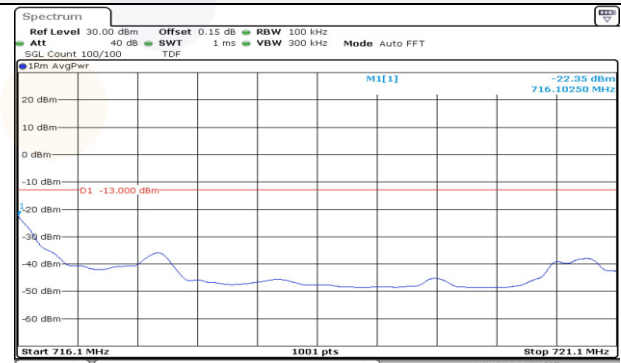

20M BW QPSK High ch. FRB

Test mode: LTE Band 12

3M BW QPSK Low ch. 1RB

3M BW QPSK High ch. 1RB

3M BW QPSK Low ch. FRB

3M BW QPSK High ch. FRB

3M BW QPSK Lower extended 1RB

3M BW QPSK Upper extended 1RB