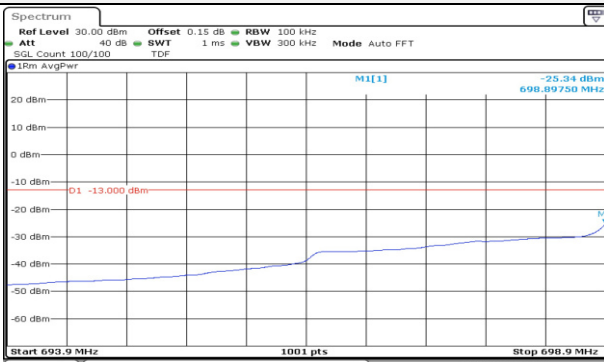

3M BW QPSK Lower extended FRB