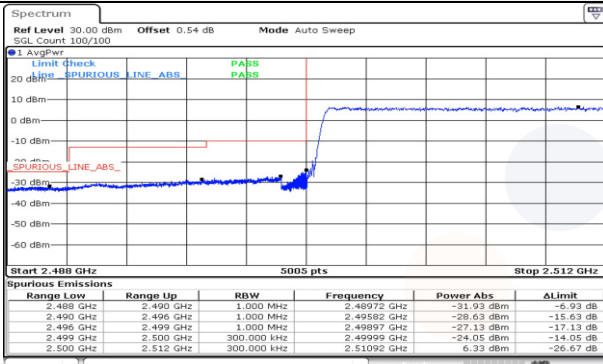

Test mode: LTE Band 7

5M BW QPSK Low ch. 1RB

5M BW QPSK High ch. 1RB

5M BW QPSK Low ch. FRB

5M BW QPSK High ch. FRB

10M BW QPSK Low ch. 1RB

10M BW QPSK High ch. 1RB

10M BW QPSK Low ch. FRB

10M BW QPSK High ch. FRB

15M BW QPSK Low ch. 1RB

15M BW QPSK High ch. 1RB

15M BW QPSK Low ch. FRB

15M BW QPSK High ch. FRB

20M BW QPSK Low ch. 1RB

20M BW QPSK High ch. 1RB

20M BW QPSK Low ch. FRB

20M BW QPSK High ch. FRB

Test mode: LTE Band 12

3M BW QPSK Low ch. 1RB

3M BW QPSK High ch. 1RB

3M BW QPSK Low ch. FRB

3M BW QPSK High ch. FRB

3M BW QPSK Lower extended 1RB

3M BW QPSK Upper extended 1RB