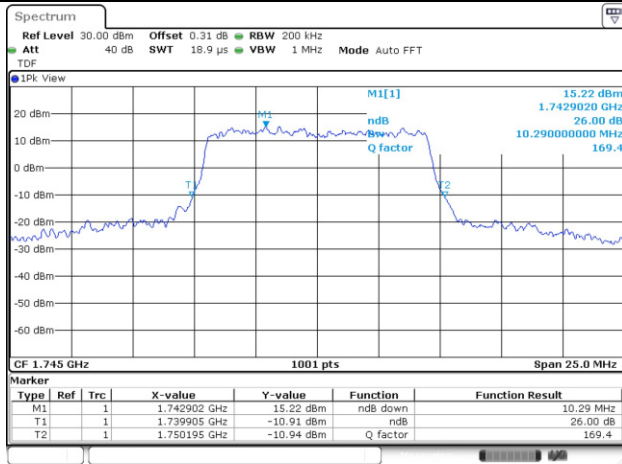

10M BW QPSK Mid ch.

10M BW 16QAM Mid ch.

15M BW QPSK Mid ch.

15M BW 16QAM Mid ch.

Test mode: LTE Band 66/4

1.4M BW QPSK Mid ch.

1.4M BW 16QAM Mid ch.

3M BW QPSK Mid ch.

3M BW 16QAM Mid ch.

5M BW QPSK Mid ch.

5M BW 16QAM Mid ch.

10M BW QPSK Mid ch.

10M BW 16QAM Mid ch.

15M BW QPSK Mid ch.

15M BW 16QAM Mid ch.

20M BW QPSK Mid ch.

20M BW 16QAM Mid ch.

Test mode: LTE Band 71

20M BW QPSK Mid ch.

20M BW 16QAM Mid ch.

99% Occupied Bandwidth

Test mode: LTE Band 5

5M BW QPSK Mid ch.

5M BW 16QAM Mid ch.