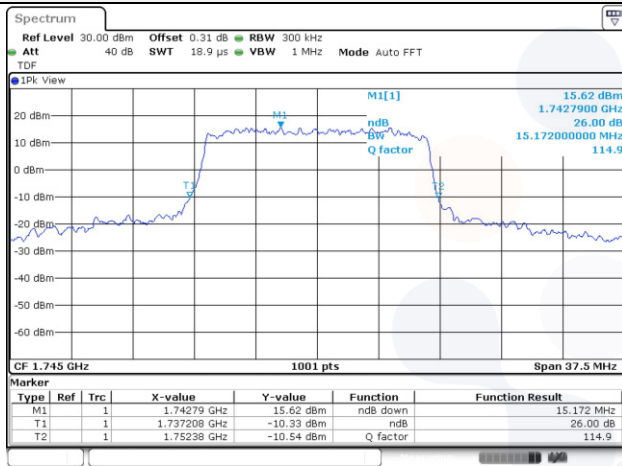

10M BW QPSK Mid ch.

10M BW 16QAM Mid ch.

15M BW QPSK Mid ch.

15M BW 16QAM Mid ch.

Test mode: LTE Band 66/4

1.4M BW QPSK Mid ch.

1.4M BW 16QAM Mid ch.

3M BW QPSK Mid ch.

3M BW 16QAM Mid ch.

5M BW QPSK Mid ch.

5M BW 16QAM Mid ch.

10M BW QPSK Mid ch.

10M BW 16QAM Mid ch.

15M BW QPSK Mid ch.

15M BW 16QAM Mid ch.

20M BW QPSK Mid ch.

20M BW 16QAM Mid ch.

Test mode: LTE Band 71

20M BW QPSK Mid ch.

20M BW 16QAM Mid ch.

99% Occupied Bandwidth

Test mode: LTE Band 5

5M BW QPSK Mid ch.

5M BW 16QAM Mid ch.