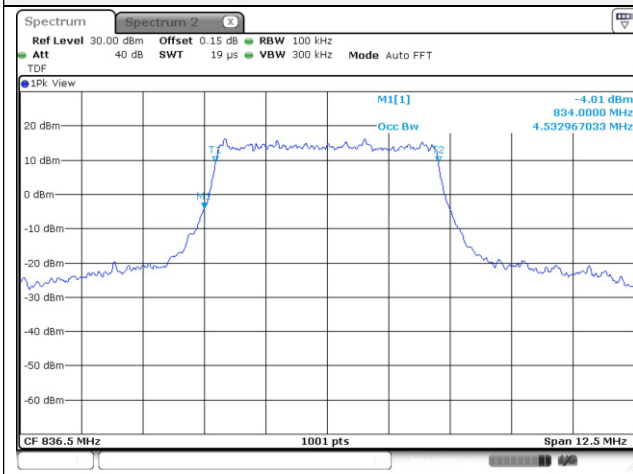

20M BW 16QAM Mid ch.

Test mode: LTE Band 71

20M BW QPSK Mid ch.

20M BW 16QAM Mid ch.

99% Occupied Bandwidth

Test mode: LTE Band 5

5M BW QPSK Mid ch.

5M BW 16QAM Mid ch.

10M BW QPSK Mid ch.

10M BW 16QAM Mid ch.

Test mode: LTE Band 7

15M BW QPSK Mid ch.

15M BW 16QAM Mid ch.

20M BW QPSK Mid ch.

20M BW 16QAM Mid ch.

Test mode: LTE Band 12