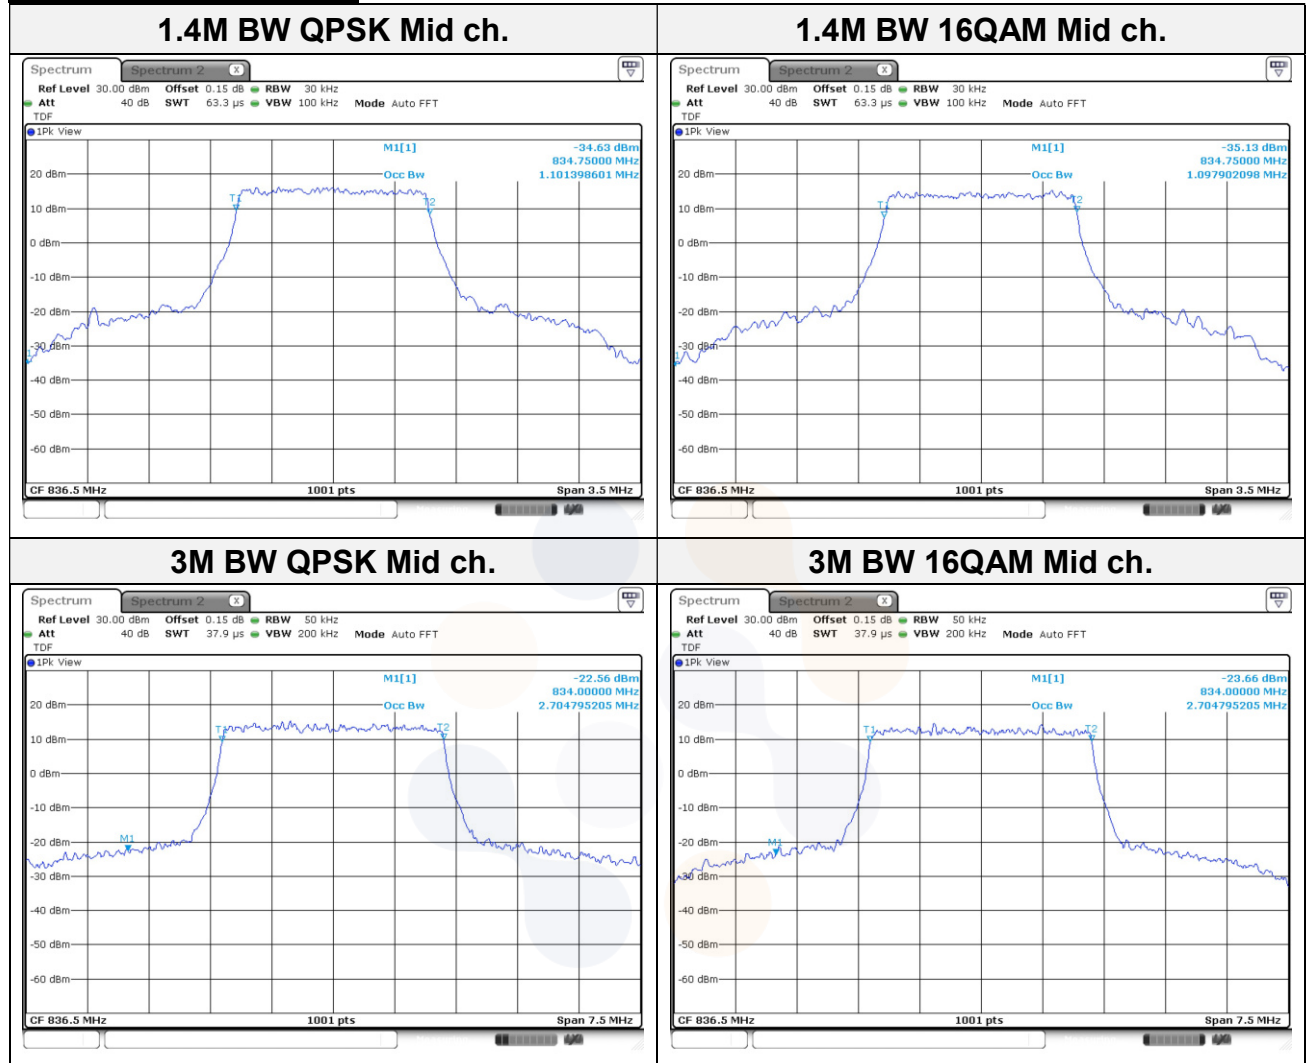

20M BW 16QAM Mid ch.

Test mode: LTE Band 71

20M BW QPSK Mid ch.

20M BW 16QAM Mid ch.

99% Occupied Bandwidth

Test mode: LTE Band 5

5M BW QPSK Mid ch.

5M BW 16QAM Mid ch.

10M BW QPSK Mid ch.

10M BW 16QAM Mid ch.

Test mode: LTE Band 7

15M BW QPSK Mid ch.

15M BW 16QAM Mid ch.

20M BW QPSK Mid ch.

20M BW 16QAM Mid ch.

Test mode: LTE Band 12