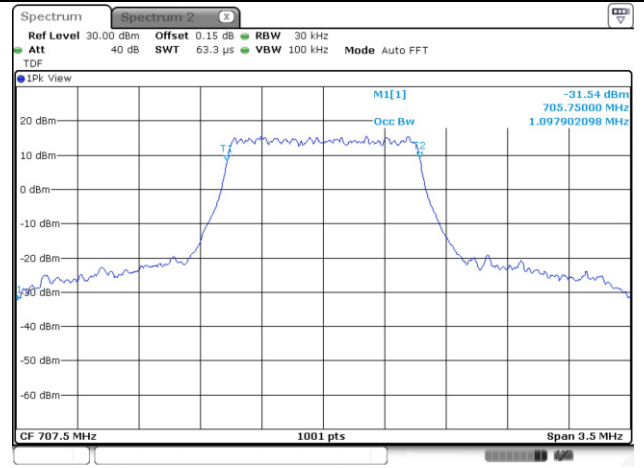

1.4M BW 16QAM Mid ch.