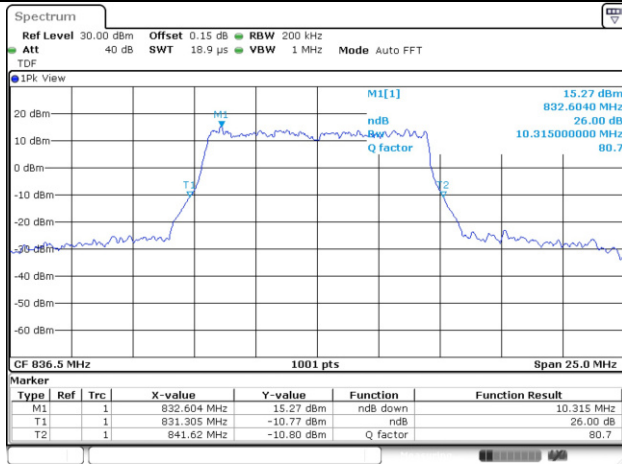

10M BW QPSK Mid ch.

10M BW 16QAM Mid ch.

15M BW QPSK Mid ch.

15M BW 16QAM Mid ch.

Test mode: LTE Band 66/4

1.4M BW QPSK Mid ch.

1.4M BW 16QAM Mid ch.

3M BW QPSK Mid ch.

3M BW 16QAM Mid ch.

5M BW QPSK Mid ch.

5M BW 16QAM Mid ch.

10M BW QPSK Mid ch.

10M BW 16QAM Mid ch.

15M BW QPSK Mid ch.

15M BW 16QAM Mid ch.

20M BW QPSK Mid ch.

20M BW 16QAM Mid ch.

Test mode: LTE Band 71

20M BW QPSK Mid ch.

20M BW 16QAM Mid ch.

99% Occupied Bandwidth

Test mode: LTE Band 5

5M BW QPSK Mid ch.

5M BW 16QAM Mid ch.