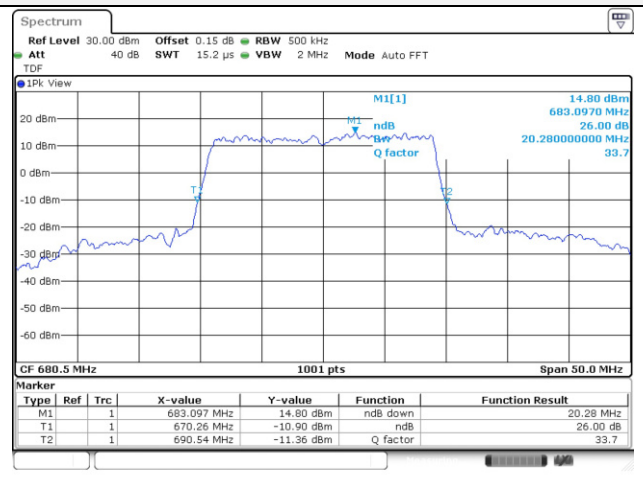

20M BW 16QAM Mid ch.

Test mode: LTE Band 71

20M BW QPSK Mid ch.

20M BW 16QAM Mid ch.

99% Occupied Bandwidth

Test mode: LTE Band 5

5M BW QPSK Mid ch.

5M BW 16QAM Mid ch.

10M BW QPSK Mid ch.

10M BW 16QAM Mid ch.

Test mode: LTE Band 7

15M BW QPSK Mid ch.

15M BW 16QAM Mid ch.

20M BW QPSK Mid ch.

20M BW 16QAM Mid ch.

Test mode: LTE Band 12