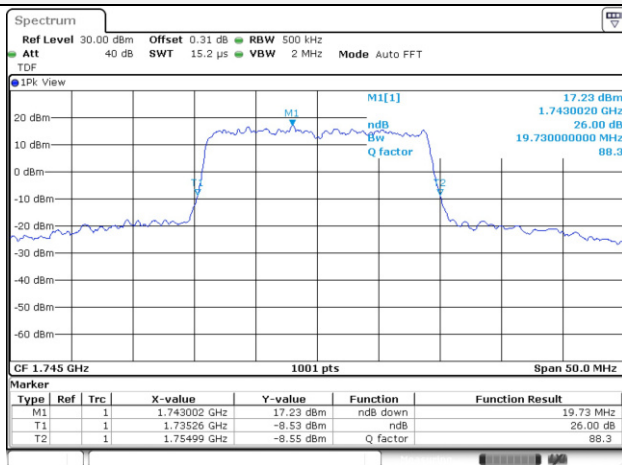

10M BW QPSK Mid ch.

10M BW 16QAM Mid ch.

15M BW QPSK Mid ch.

15M BW 16QAM Mid ch.

Test mode: LTE Band 66/4

1.4M BW QPSK Mid ch.

1.4M BW 16QAM Mid ch.

3M BW QPSK Mid ch.

3M BW 16QAM Mid ch.

5M BW QPSK Mid ch.

5M BW 16QAM Mid ch.

10M BW QPSK Mid ch.

10M BW 16QAM Mid ch.

15M BW QPSK Mid ch.

15M BW 16QAM Mid ch.

20M BW QPSK Mid ch.

20M BW 16QAM Mid ch.

Test mode: LTE Band 71

20M BW QPSK Mid ch.

20M BW 16QAM Mid ch.

99% Occupied Bandwidth

Test mode: LTE Band 5

5M BW QPSK Mid ch.

5M BW 16QAM Mid ch.