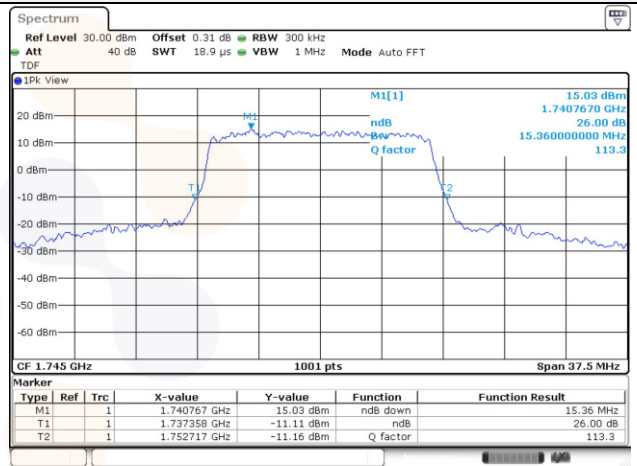

10M BW QPSK Mid ch.

10M BW 16QAM Mid ch.

15M BW QPSK Mid ch.

15M BW 16QAM Mid ch.

Test mode: LTE Band 66/4

1.4M BW QPSK Mid ch.

1.4M BW 16QAM Mid ch.

3M BW QPSK Mid ch.

3M BW 16QAM Mid ch.

5M BW QPSK Mid ch.

5M BW 16QAM Mid ch.

10M BW QPSK Mid ch.

10M BW 16QAM Mid ch.

15M BW QPSK Mid ch.

15M BW 16QAM Mid ch.

20M BW QPSK Mid ch.

20M BW 16QAM Mid ch.

Test mode: LTE Band 71

20M BW QPSK Mid ch.

20M BW 16QAM Mid ch.

99% Occupied Bandwidth

Test mode: LTE Band 5

5M BW QPSK Mid ch.

5M BW 16QAM Mid ch.