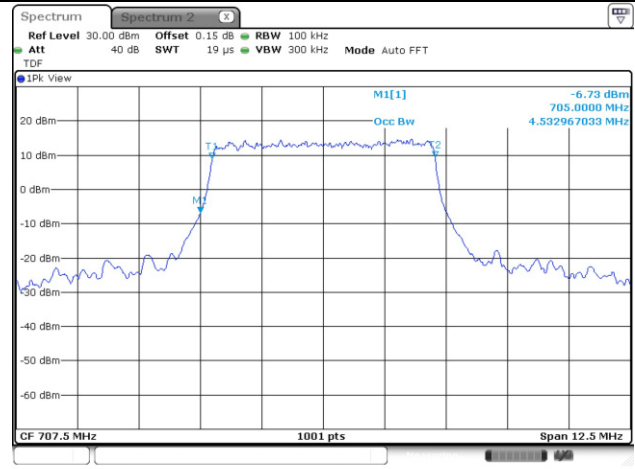

10M BW QPSK Mid ch.

10M BW 16QAM Mid ch.

Test mode: LTE Band 7

15M BW QPSK Mid ch.

15M BW 16QAM Mid ch.

20M BW QPSK Mid ch.

20M BW 16QAM Mid ch.

Test mode: LTE Band 12

1.4M BW QPSK Mid ch.

1.4M BW 16QAM Mid ch.

3M BW QPSK Mid ch.

3M BW 16QAM Mid ch.

5M BW QPSK Mid ch.

5M BW 16QAM Mid ch.

10M BW QPSK Mid ch.

10M BW 16QAM Mid ch.

Test mode: LTE Band 13

Test mode: LTE Band 25/2

1.4M BW QPSK Mid ch.

1.4M BW 16QAM Mid ch.

3M BW QPSK Mid ch.

3M BW 16QAM Mid ch.

5M BW QPSK Mid ch.

5M BW 16QAM Mid ch.