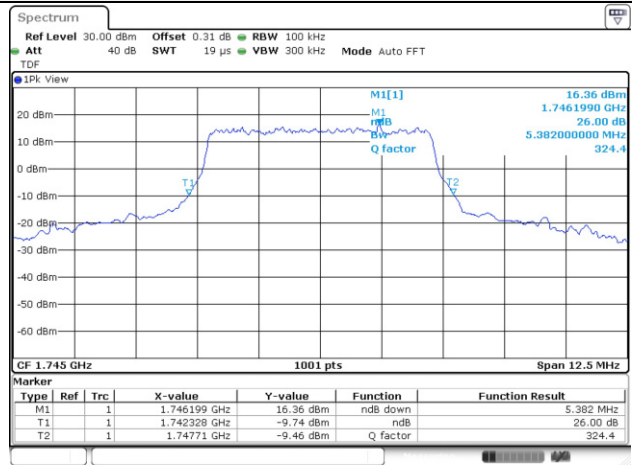

10M BW QPSK Mid ch.

10M BW 16QAM Mid ch.

15M BW QPSK Mid ch.

15M BW 16QAM Mid ch.

Test mode: LTE Band 66/4

1.4M BW QPSK Mid ch.

1.4M BW 16QAM Mid ch.

3M BW QPSK Mid ch.

3M BW 16QAM Mid ch.

5M BW QPSK Mid ch.

5M BW 16QAM Mid ch.

10M BW QPSK Mid ch.

10M BW 16QAM Mid ch.

15M BW QPSK Mid ch.

15M BW 16QAM Mid ch.

20M BW QPSK Mid ch.

20M BW 16QAM Mid ch.

Test mode: LTE Band 71

20M BW QPSK Mid ch.

20M BW 16QAM Mid ch.

99% Occupied Bandwidth

Test mode: LTE Band 5

5M BW QPSK Mid ch.

5M BW 16QAM Mid ch.