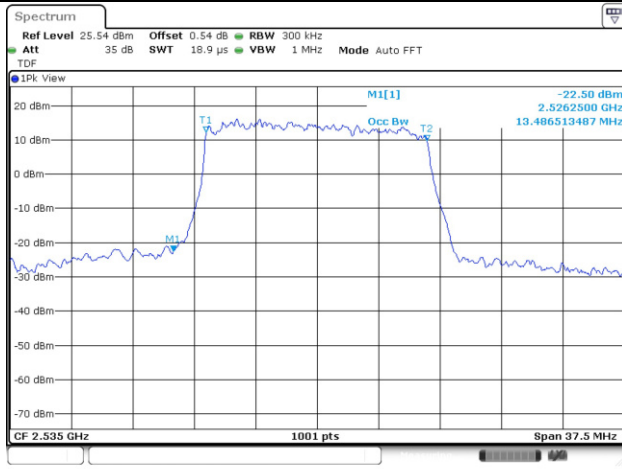

20M BW 16QAM Mid ch.

Test mode: LTE Band 71

20M BW QPSK Mid ch.

20M BW 16QAM Mid ch.

99% Occupied Bandwidth

Test mode: LTE Band 5

5M BW QPSK Mid ch.

5M BW 16QAM Mid ch.

10M BW QPSK Mid ch.

10M BW 16QAM Mid ch.

Test mode: LTE Band 7

15M BW QPSK Mid ch.

15M BW 16QAM Mid ch.

20M BW QPSK Mid ch.

20M BW 16QAM Mid ch.

Test mode: LTE Band 12

1.4M BW QPSK Mid ch.

1.4M BW 16QAM Mid ch.

3M BW QPSK Mid ch.

3M BW 16QAM Mid ch.

5M BW QPSK Mid ch.

5M BW 16QAM Mid ch.

10M BW QPSK Mid ch.

10M BW 16QAM Mid ch.