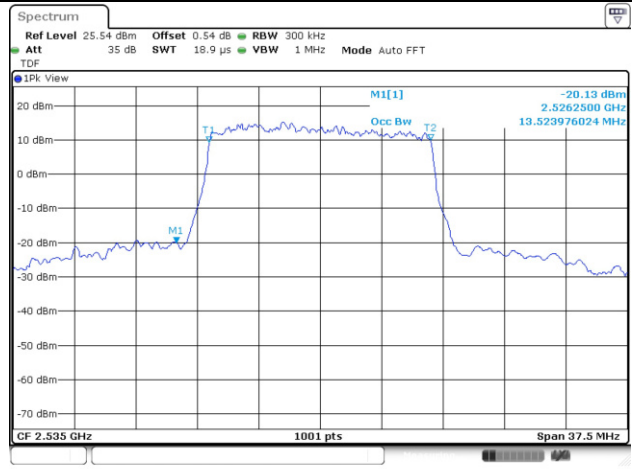

20M BW 16QAM Mid ch.

Test mode: LTE Band 71

20M BW QPSK Mid ch.

20M BW 16QAM Mid ch.

99% Occupied Bandwidth

Test mode: LTE Band 5

5M BW QPSK Mid ch.

5M BW 16QAM Mid ch.

10M BW QPSK Mid ch.

10M BW 16QAM Mid ch.

Test mode: LTE Band 7

15M BW QPSK Mid ch.

15M BW 16QAM Mid ch.

20M BW QPSK Mid ch.

20M BW 16QAM Mid ch.

Test mode: LTE Band 12

1.4M BW QPSK Mid ch.

1.4M BW 16QAM Mid ch.

3M BW QPSK Mid ch.

3M BW 16QAM Mid ch.

5M BW QPSK Mid ch.

5M BW 16QAM Mid ch.

10M BW QPSK Mid ch.

10M BW 16QAM Mid ch.