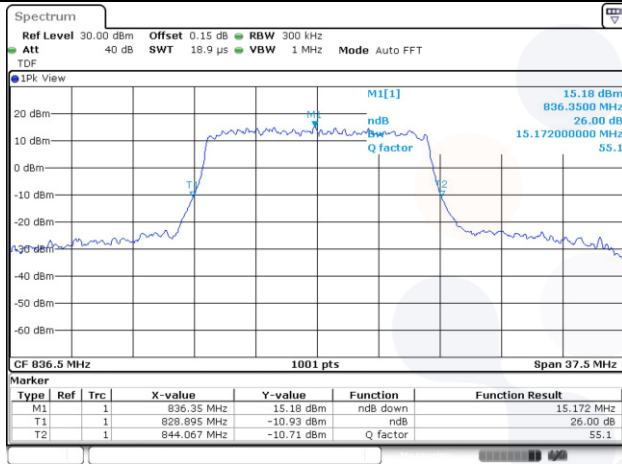

10M BW QPSK Mid ch.

10M BW 16QAM Mid ch.

15M BW QPSK Mid ch.

15M BW 16QAM Mid ch.

Test mode: LTE Band 66/4

1.4M BW QPSK Mid ch.

1.4M BW 16QAM Mid ch.

3M BW QPSK Mid ch.

20M BW 16QAM Mid ch.

Test mode: LTE Band 71

20M BW QPSK Mid ch.

20M BW 16QAM Mid ch.

99% Occupied Bandwidth

Test mode: LTE Band 5

5M BW QPSK Mid ch.

5M BW 16QAM Mid ch.