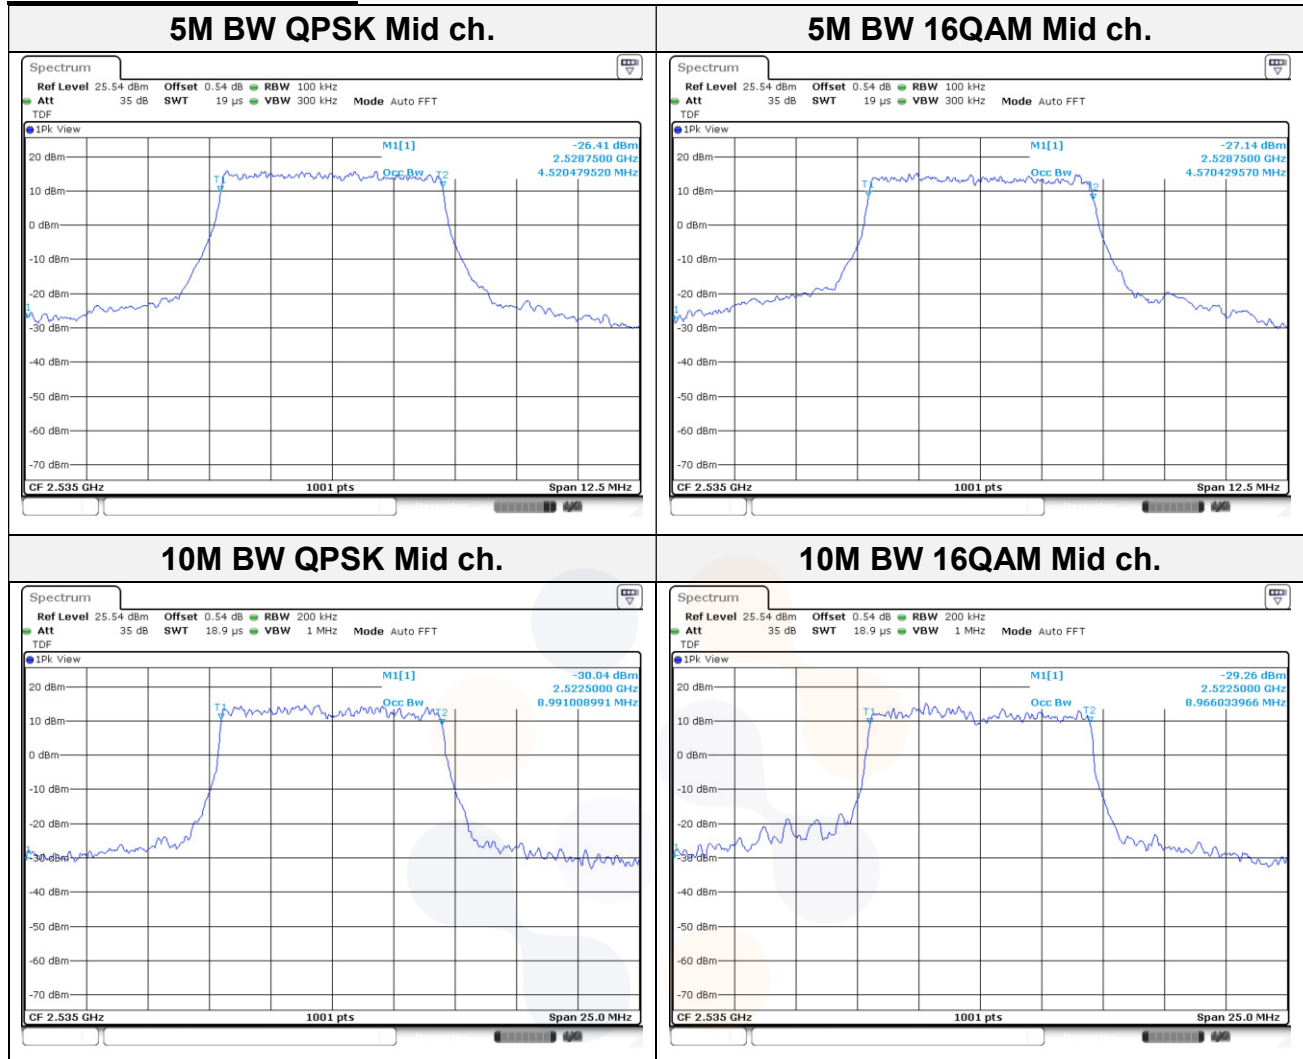

20M BW 16QAM Mid ch.

Test mode: LTE Band 71

20M BW QPSK Mid ch.

20M BW 16QAM Mid ch.

99% Occupied Bandwidth

Test mode: LTE Band 5

5M BW QPSK Mid ch.

5M BW 16QAM Mid ch.

10M BW QPSK Mid ch.

10M BW 16QAM Mid ch.

Test mode: LTE Band 7

15M BW QPSK Mid ch.

15M BW 16QAM Mid ch.

20M BW QPSK Mid ch.

20M BW 16QAM Mid ch.

Test mode: LTE Band 12