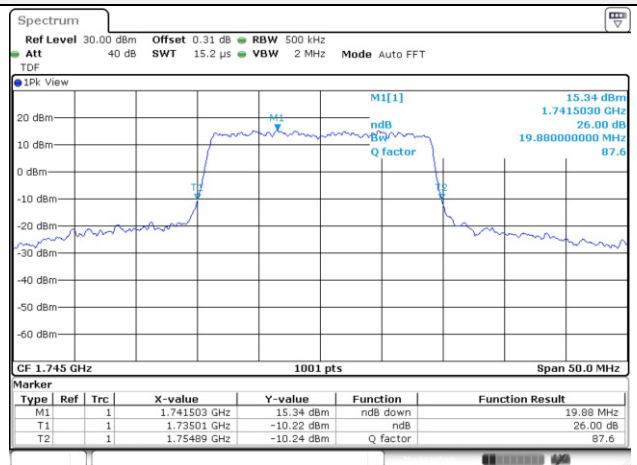

10M BW QPSK Mid ch.

10M BW 16QAM Mid ch.

15M BW QPSK Mid ch.

15M BW 16QAM Mid ch.

Test mode: LTE Band 66/4

1.4M BW QPSK Mid ch.

1.4M BW 16QAM Mid ch.

3M BW QPSK Mid ch.

3M BW 16QAM Mid ch.

5M BW QPSK Mid ch.

5M BW 16QAM Mid ch.

10M BW QPSK Mid ch.

10M BW 16QAM Mid ch.

15M BW QPSK Mid ch.

15M BW 16QAM Mid ch.

20M BW QPSK Mid ch.

20M BW 16QAM Mid ch.

Test mode: LTE Band 71

20M BW QPSK Mid ch.

20M BW 16QAM Mid ch.

99% Occupied Bandwidth

Test mode: LTE Band 5

5M BW QPSK Mid ch.

5M BW 16QAM Mid ch.