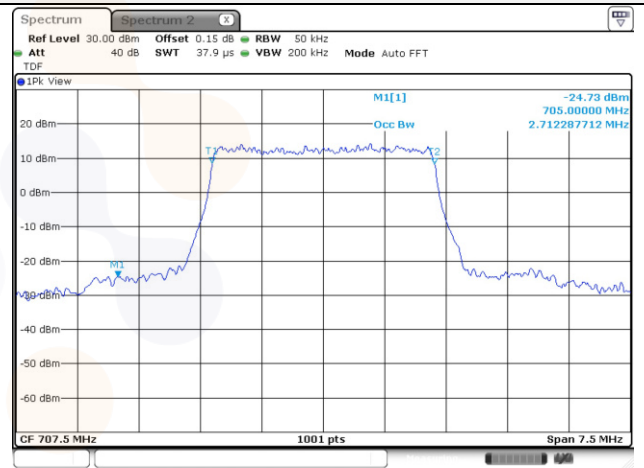

1.4M BW QPSK Mid ch.

1.4M BW 16QAM Mid ch.

3M BW QPSK Mid ch.

3M BW 16QAM Mid ch.

5M BW QPSK Mid ch.

5M BW 16QAM Mid ch.

10M BW QPSK Mid ch.

10M BW 16QAM Mid ch.

Test mode: LTE Band 13

Test mode: LTE Band 25/2

1.4M BW QPSK Mid ch.

1.4M BW 16QAM Mid ch.

3M BW QPSK Mid ch.

3M BW 16QAM Mid ch.

5M BW QPSK Mid ch.

5M BW 16QAM Mid ch.