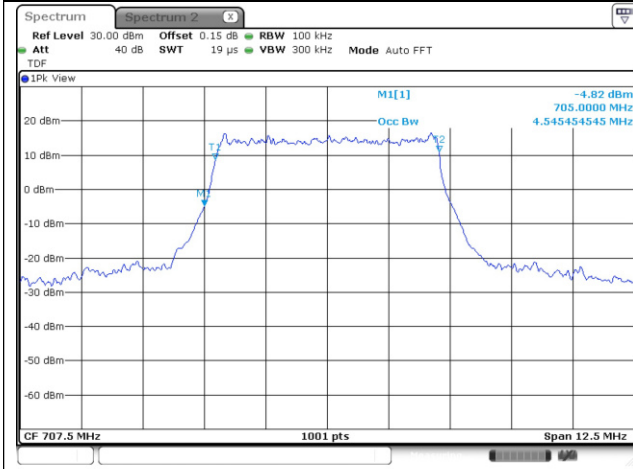

10M BW QPSK Mid ch.

10M BW 16QAM Mid ch.

Test mode: LTE Band 7

15M BW QPSK Mid ch.

15M BW 16QAM Mid ch.

20M BW QPSK Mid ch.

20M BW 16QAM Mid ch.

Test mode: LTE Band 12

1.4M BW QPSK Mid ch.

1.4M BW 16QAM Mid ch.

3M BW QPSK Mid ch.

3M BW 16QAM Mid ch.

5M BW QPSK Mid ch.

5M BW 16QAM Mid ch.

10M BW QPSK Mid ch.

10M BW 16QAM Mid ch.

Test mode: LTE Band 13

Test mode: LTE Band 25/2

1.4M BW QPSK Mid ch.

1.4M BW 16QAM Mid ch.

3M BW QPSK Mid ch.

3M BW 16QAM Mid ch.

5M BW QPSK Mid ch.

5M BW 16QAM Mid ch.