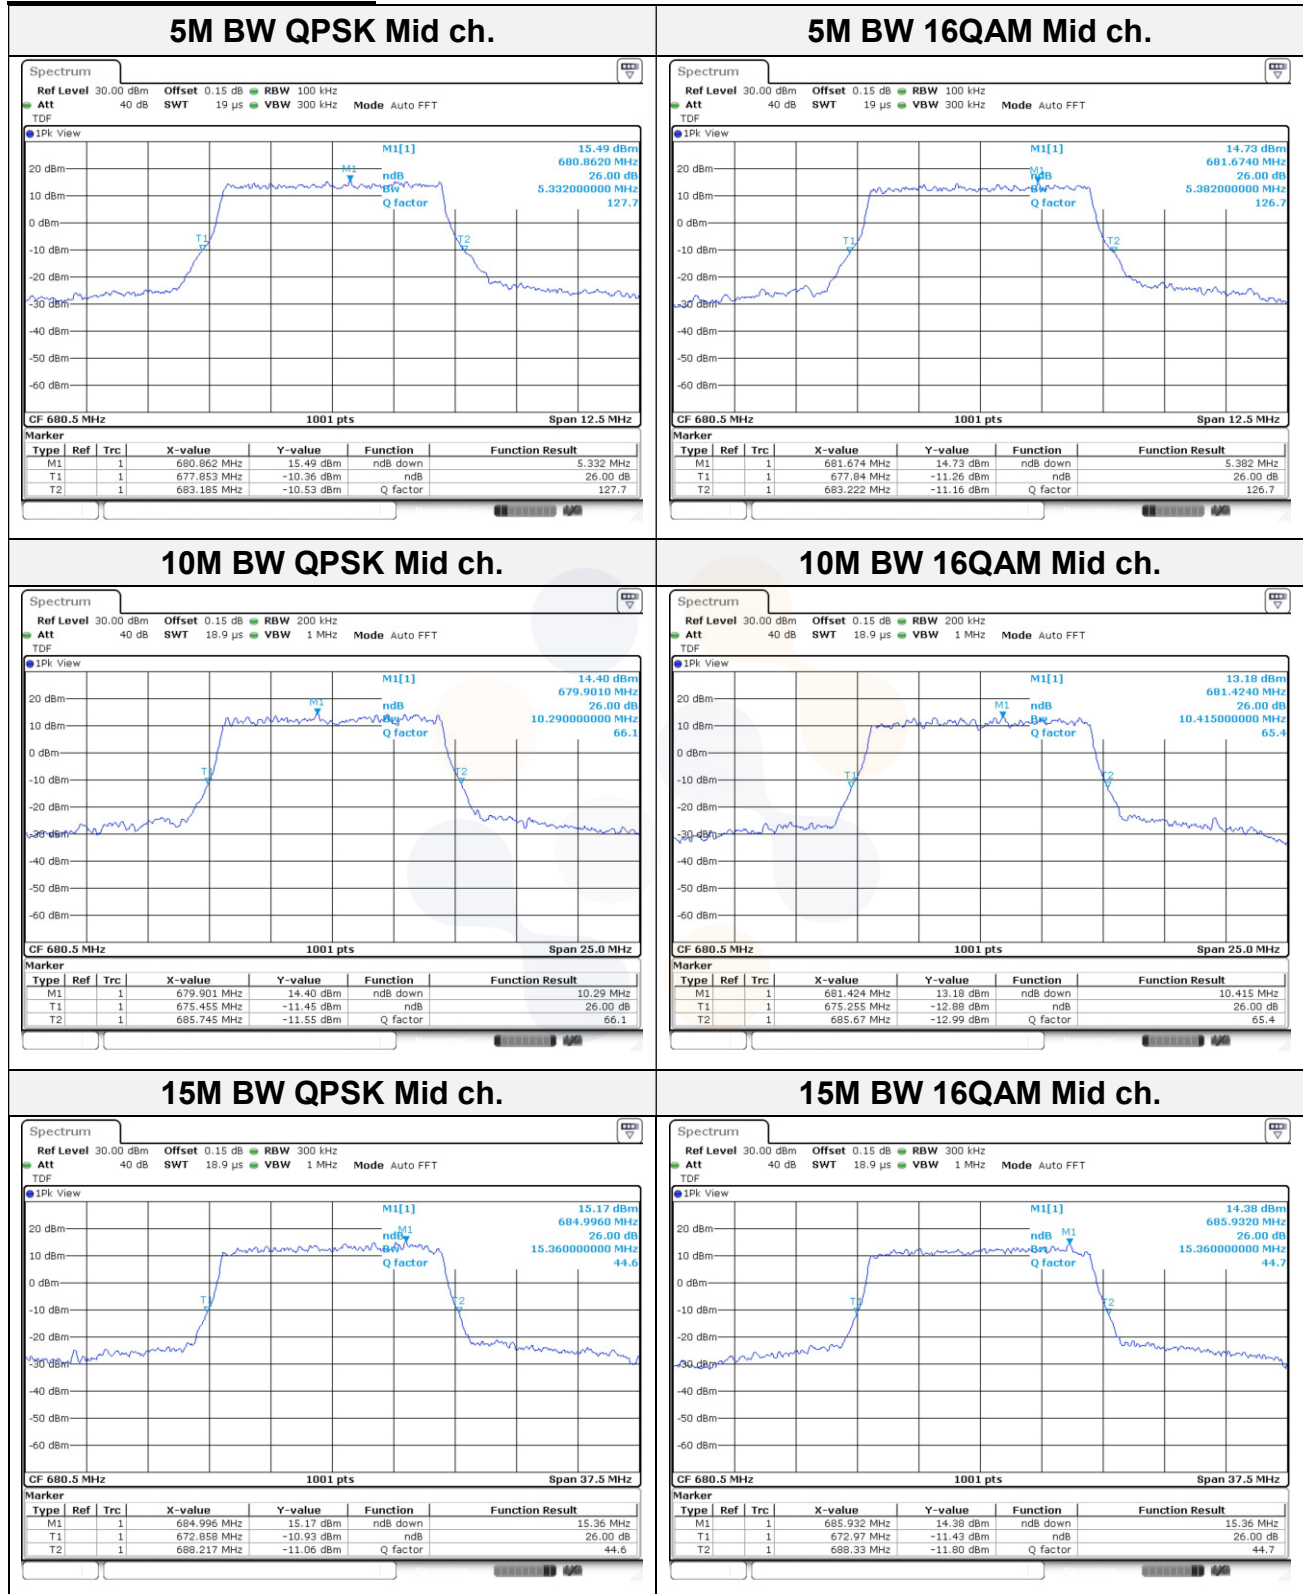

10M BW QPSK Mid ch.

10M BW 16QAM Mid ch.

15M BW QPSK Mid ch.

15M BW 16QAM Mid ch.

Test mode: LTE Band 66/4

1.4M BW QPSK Mid ch.

1.4M BW 16QAM Mid ch.

3M BW QPSK Mid ch.

3M BW 16QAM Mid ch.

5M BW QPSK Mid ch.

5M BW 16QAM Mid ch.

10M BW QPSK Mid ch.

10M BW 16QAM Mid ch.

15M BW QPSK Mid ch.

15M BW 16QAM Mid ch.

20M BW QPSK Mid ch.

20M BW 16QAM Mid ch.

Test mode: LTE Band 71

20M BW QPSK Mid ch.

20M BW 16QAM Mid ch.

99% Occupied Bandwidth

Test mode: LTE Band 5

5M BW QPSK Mid ch.

5M BW 16QAM Mid ch.

10M BW QPSK Mid ch.

10M BW 16QAM Mid ch.

Test mode: LTE Band 7

15M BW QPSK Mid ch.

15M BW 16QAM Mid ch.

20M BW QPSK Mid ch.

20M BW 16QAM Mid ch.

Test mode: LTE Band 12