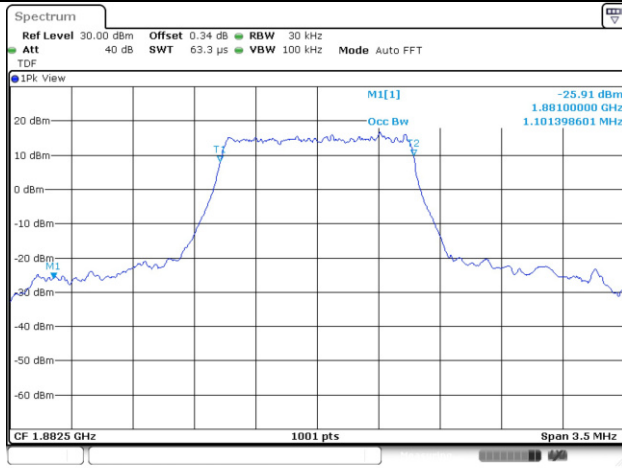

1.4M BW QPSK Mid ch.

1.4M BW 16QAM Mid ch.

3M BW QPSK Mid ch.

3M BW 16QAM Mid ch.

5M BW QPSK Mid ch.

5M BW 16QAM Mid ch.

10M BW QPSK Mid ch.

10M BW 16QAM Mid ch.

Test mode: LTE Band 13

Test mode: LTE Band 25/2

1.4M BW QPSK Mid ch.

1.4M BW 16QAM Mid ch.

3M BW QPSK Mid ch.

3M BW 16QAM Mid ch.

5M BW QPSK Mid ch.

5M BW 16QAM Mid ch.