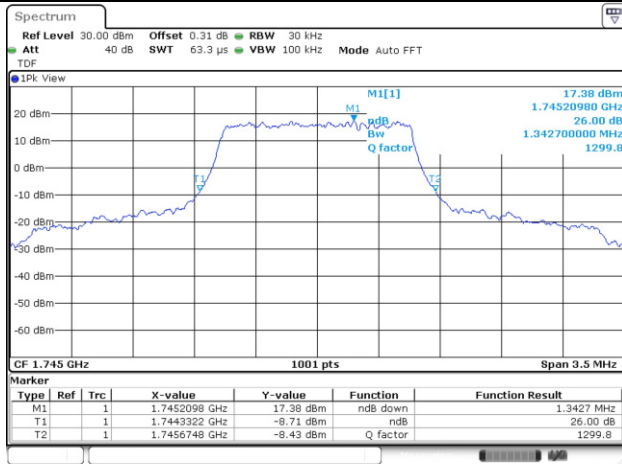

10M BW QPSK Mid ch.

10M BW 16QAM Mid ch.

15M BW QPSK Mid ch.

15M BW 16QAM Mid ch.

Test mode: LTE Band 66/4

1.4M BW QPSK Mid ch.

1.4M BW 16QAM Mid ch.

3M BW QPSK Mid ch.

3M BW 16QAM Mid ch.

5M BW QPSK Mid ch.

5M BW 16QAM Mid ch.

10M BW QPSK Mid ch.

10M BW 16QAM Mid ch.

15M BW QPSK Mid ch.

15M BW 16QAM Mid ch.

20M BW QPSK Mid ch.

20M BW 16QAM Mid ch.

Test mode: LTE Band 71

20M BW QPSK Mid ch.

20M BW 16QAM Mid ch.

99% Occupied Bandwidth

Test mode: LTE Band 5

5M BW QPSK Mid ch.

5M BW 16QAM Mid ch.