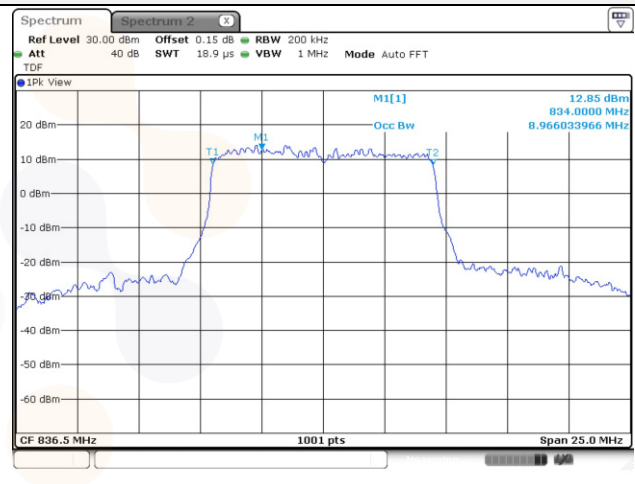

20M BW 16QAM Mid ch.

Test mode: LTE Band 71

20M BW QPSK Mid ch.

20M BW 16QAM Mid ch.

99% Occupied Bandwidth

Test mode: LTE Band 5

5M BW QPSK Mid ch.

5M BW 16QAM Mid ch.

10M BW QPSK Mid ch.

10M BW 16QAM Mid ch.

Test mode: LTE Band 7

15M BW QPSK Mid ch.

15M BW 16QAM Mid ch.

20M BW QPSK Mid ch.

20M BW 16QAM Mid ch.

Test mode: LTE Band 12