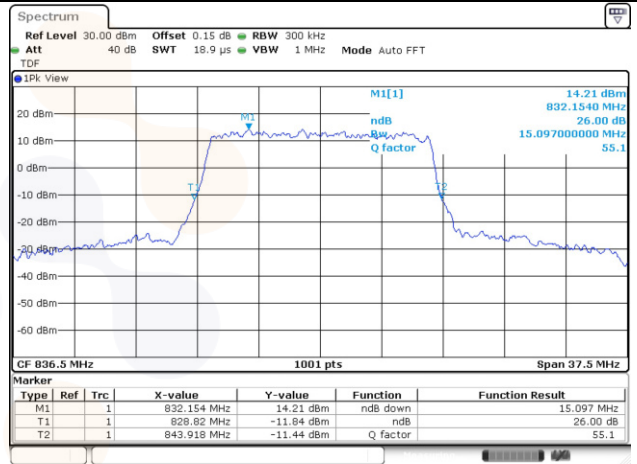

10M BW QPSK Mid ch.

10M BW 16QAM Mid ch.

15M BW QPSK Mid ch.

15M BW 16QAM Mid ch.

Test mode: LTE Band 66/4

1.4M BW QPSK Mid ch.

1.4M BW 16QAM Mid ch.

3M BW QPSK Mid ch.

3M BW 16QAM Mid ch.

5M BW QPSK Mid ch.

5M BW 16QAM Mid ch.

10M BW QPSK Mid ch.

10M BW 16QAM Mid ch.

15M BW QPSK Mid ch.

15M BW 16QAM Mid ch.

20M BW QPSK Mid ch.

20M BW 16QAM Mid ch.

Test mode: LTE Band 71

20M BW QPSK Mid ch.

20M BW 16QAM Mid ch.

99% Occupied Bandwidth

Test mode: LTE Band 5

5M BW QPSK Mid ch.

5M BW 16QAM Mid ch.