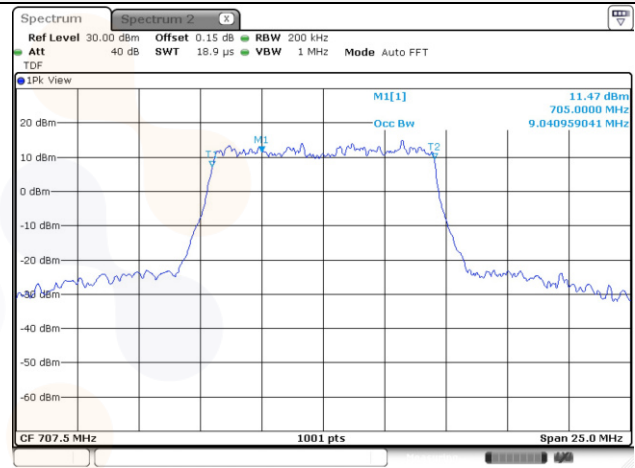

1.4M BW QPSK Mid ch.

1.4M BW 16QAM Mid ch.

3M BW QPSK Mid ch.

3M BW 16QAM Mid ch.

5M BW QPSK Mid ch.

5M BW 16QAM Mid ch.

10M BW QPSK Mid ch.

10M BW 16QAM Mid ch.

Test mode: LTE Band 13

Test mode: LTE Band 25/2

1.4M BW QPSK Mid ch.

1.4M BW 16QAM Mid ch.

3M BW QPSK Mid ch.

3M BW 16QAM Mid ch.

5M BW QPSK Mid ch.

5M BW 16QAM Mid ch.