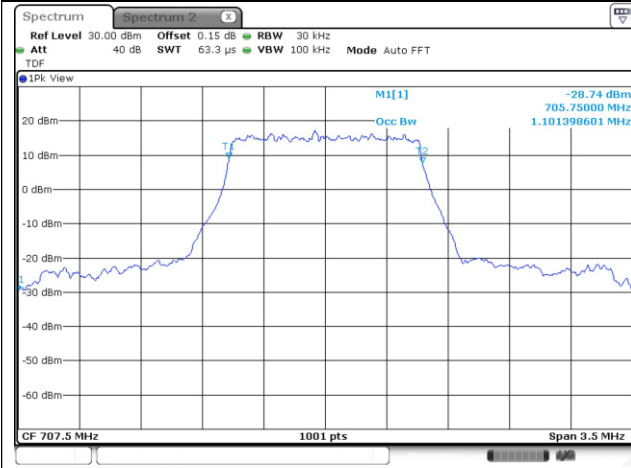

Test mode: LTE Band 12

1.4M BW QPSK Mid ch.