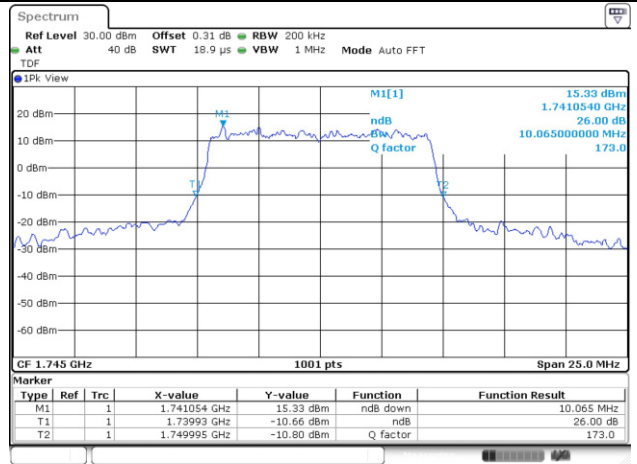

10M BW QPSK Mid ch.

10M BW 16QAM Mid ch.

15M BW QPSK Mid ch.

15M BW 16QAM Mid ch.

Test mode: LTE Band 66/4

1.4M BW QPSK Mid ch.

1.4M BW 16QAM Mid ch.

3M BW QPSK Mid ch.

3M BW 16QAM Mid ch.

5M BW QPSK Mid ch.

5M BW 16QAM Mid ch.

10M BW QPSK Mid ch.

10M BW 16QAM Mid ch.

15M BW QPSK Mid ch.

15M BW 16QAM Mid ch.

20M BW QPSK Mid ch.

20M BW 16QAM Mid ch.

Test mode: LTE Band 71

20M BW QPSK Mid ch.

20M BW 16QAM Mid ch.

99% Occupied Bandwidth

Test mode: LTE Band 5

5M BW QPSK Mid ch.

5M BW 16QAM Mid ch.