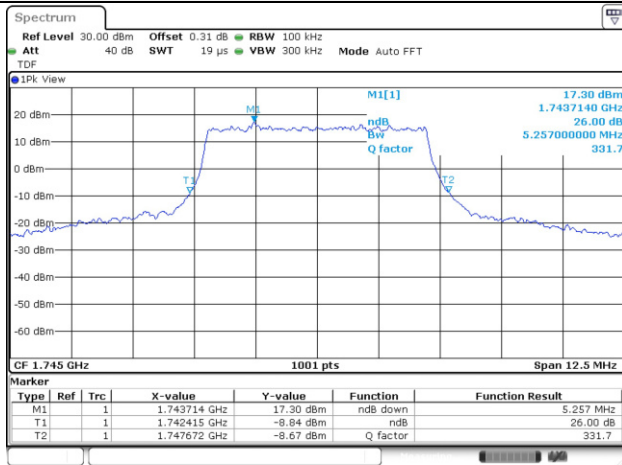

10M BW QPSK Mid ch.

10M BW 16QAM Mid ch.

15M BW QPSK Mid ch.

15M BW 16QAM Mid ch.

Test mode: LTE Band 66/4

1.4M BW QPSK Mid ch.

1.4M BW 16QAM Mid ch.

3M BW QPSK Mid ch.

3M BW 16QAM Mid ch.

5M BW QPSK Mid ch.

5M BW 16QAM Mid ch.

10M BW QPSK Mid ch.

10M BW 16QAM Mid ch.

15M BW QPSK Mid ch.

15M BW 16QAM Mid ch.

20M BW QPSK Mid ch.

20M BW 16QAM Mid ch.

Test mode: LTE Band 71

20M BW QPSK Mid ch.

20M BW 16QAM Mid ch.

99% Occupied Bandwidth

Test mode: LTE Band 5

5M BW QPSK Mid ch.

5M BW 16QAM Mid ch.