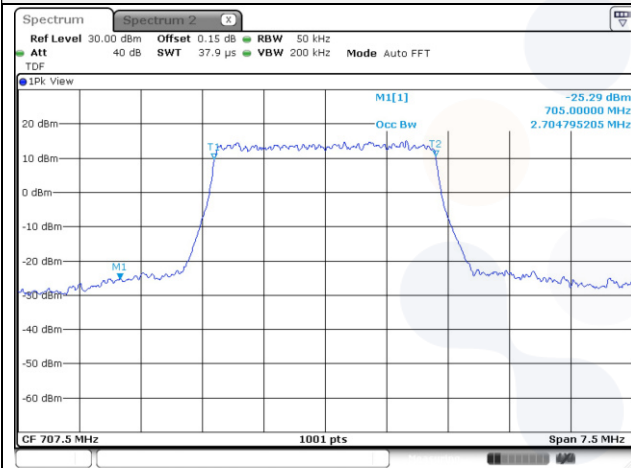

3M BW QPSK Mid ch.