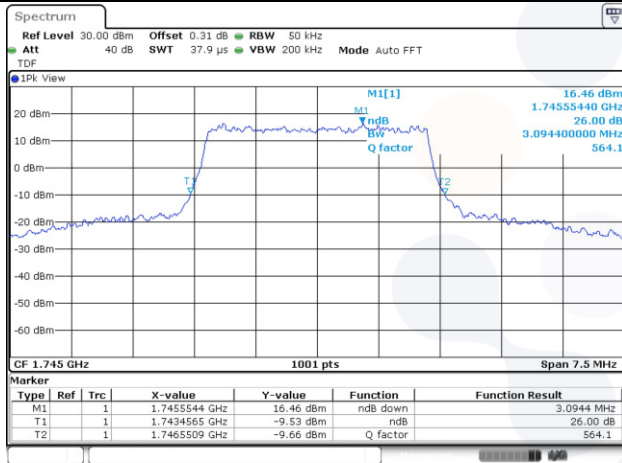

10M BW QPSK Mid ch.

10M BW 16QAM Mid ch.

15M BW QPSK Mid ch.

15M BW 16QAM Mid ch.

Test mode: LTE Band 66/4

1.4M BW QPSK Mid ch.

1.4M BW 16QAM Mid ch.

3M BW QPSK Mid ch.

3M BW 16QAM Mid ch.

5M BW QPSK Mid ch.

5M BW 16QAM Mid ch.

10M BW QPSK Mid ch.

10M BW 16QAM Mid ch.

15M BW QPSK Mid ch.

15M BW 16QAM Mid ch.

20M BW QPSK Mid ch.

20M BW 16QAM Mid ch.

Test mode: LTE Band 71

20M BW QPSK Mid ch.

20M BW 16QAM Mid ch.

99% Occupied Bandwidth

Test mode: LTE Band 5

5M BW QPSK Mid ch.

5M BW 16QAM Mid ch.