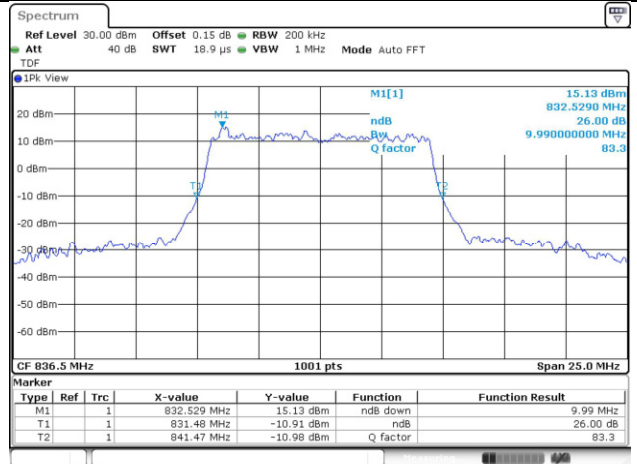

10M BW QPSK Mid ch.

10M BW 16QAM Mid ch.

15M BW QPSK Mid ch.

15M BW 16QAM Mid ch.

Test mode: LTE Band 66/4

1.4M BW QPSK Mid ch.

1.4M BW 16QAM Mid ch.

3M BW QPSK Mid ch.

3M BW 16QAM Mid ch.

5M BW QPSK Mid ch.

5M BW 16QAM Mid ch.

10M BW QPSK Mid ch.

10M BW 16QAM Mid ch.

15M BW QPSK Mid ch.

15M BW 16QAM Mid ch.

20M BW QPSK Mid ch.

20M BW 16QAM Mid ch.

Test mode: LTE Band 71

20M BW QPSK Mid ch.

20M BW 16QAM Mid ch.

99% Occupied Bandwidth

Test mode: LTE Band 5

5M BW QPSK Mid ch.

5M BW 16QAM Mid ch.