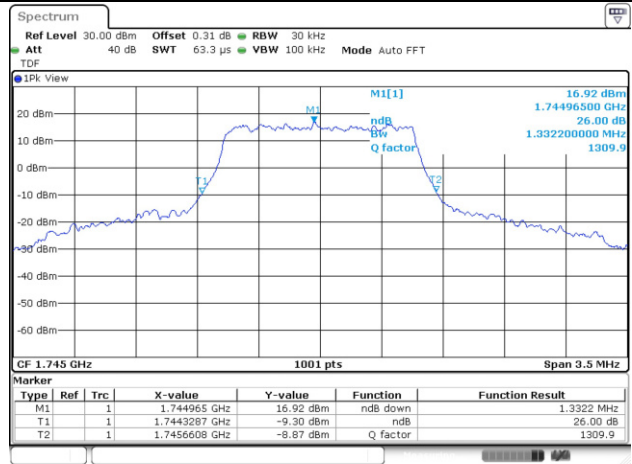

10M BW QPSK Mid ch.

10M BW 16QAM Mid ch.

15M BW QPSK Mid ch.

15M BW 16QAM Mid ch.

Test mode: LTE Band 66/4

1.4M BW QPSK Mid ch.

1.4M BW 16QAM Mid ch.

3M BW QPSK Mid ch.

3M BW 16QAM Mid ch.

5M BW QPSK Mid ch.

5M BW 16QAM Mid ch.

10M BW QPSK Mid ch.

10M BW 16QAM Mid ch.

15M BW QPSK Mid ch.

15M BW 16QAM Mid ch.

20M BW QPSK Mid ch.

20M BW 16QAM Mid ch.

Test mode: LTE Band 71

20M BW QPSK Mid ch.

20M BW 16QAM Mid ch.

99% Occupied Bandwidth

Test mode: LTE Band 5

5M BW QPSK Mid ch.

5M BW 16QAM Mid ch.