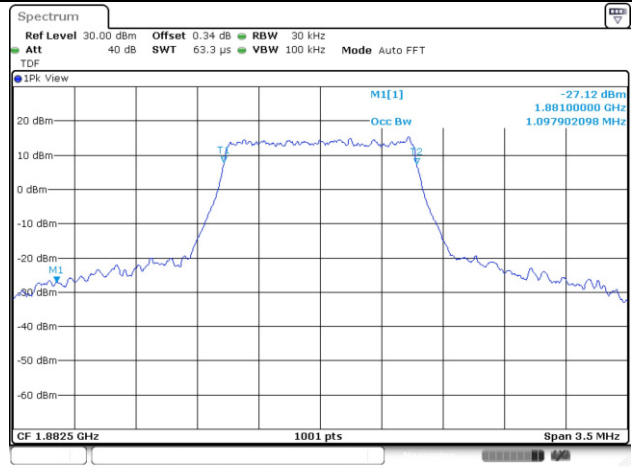

Test mode: LTE Band 13

Test mode: LTE Band 25/2

1.4M BW QPSK Mid ch.

1.4M BW 16QAM Mid ch.

3M BW QPSK Mid ch.

3M BW 16QAM Mid ch.

5M BW QPSK Mid ch.

5M BW 16QAM Mid ch.