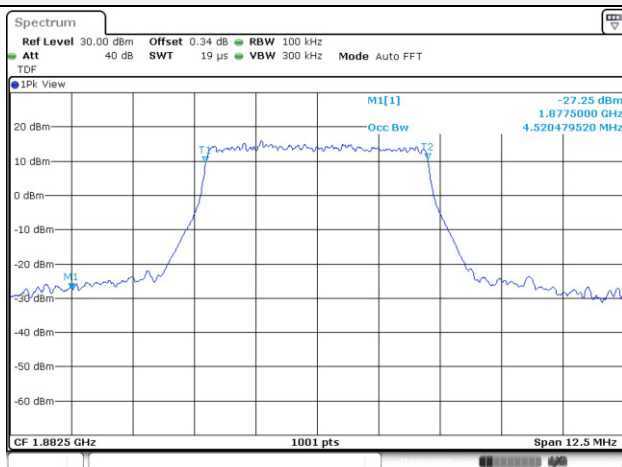

Test mode: LTE Band 13

Test mode: LTE Band 25/2

1.4M BW QPSK Mid ch.

1.4M BW 16QAM Mid ch.

3M BW QPSK Mid ch.

3M BW 16QAM Mid ch.

5M BW QPSK Mid ch.

5M BW 16QAM Mid ch.