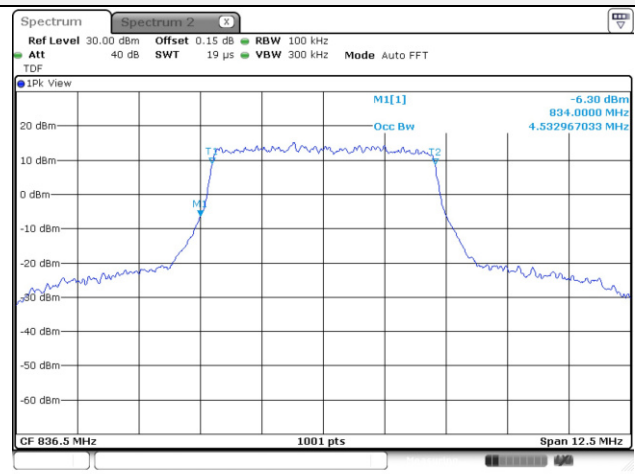

20M BW 16QAM Mid ch.

Test mode: LTE Band 71

20M BW QPSK Mid ch.

20M BW 16QAM Mid ch.

99% Occupied Bandwidth

Test mode: LTE Band 5

5M BW QPSK Mid ch.

5M BW 16QAM Mid ch.

10M BW QPSK Mid ch.

10M BW 16QAM Mid ch.

Test mode: LTE Band 7

15M BW QPSK Mid ch.

15M BW 16QAM Mid ch.

20M BW QPSK Mid ch.

20M BW 16QAM Mid ch.

Test mode: LTE Band 12