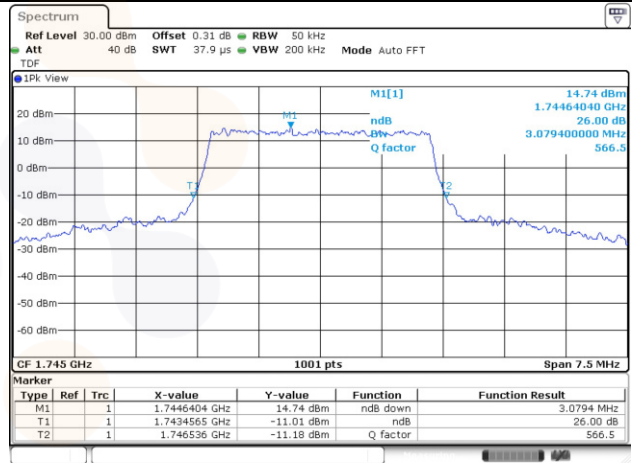

10M BW QPSK Mid ch.

10M BW 16QAM Mid ch.

15M BW QPSK Mid ch.

15M BW 16QAM Mid ch.

Test mode: LTE Band 66/4

1.4M BW QPSK Mid ch.

1.4M BW 16QAM Mid ch.

3M BW QPSK Mid ch.

3M BW 16QAM Mid ch.

5M BW QPSK Mid ch.

5M BW 16QAM Mid ch.

10M BW QPSK Mid ch.

10M BW 16QAM Mid ch.

15M BW QPSK Mid ch.

15M BW 16QAM Mid ch.

20M BW QPSK Mid ch.

20M BW 16QAM Mid ch.

Test mode: LTE Band 71

20M BW QPSK Mid ch.

20M BW 16QAM Mid ch.

99% Occupied Bandwidth

Test mode: LTE Band 5

5M BW QPSK Mid ch.

5M BW 16QAM Mid ch.