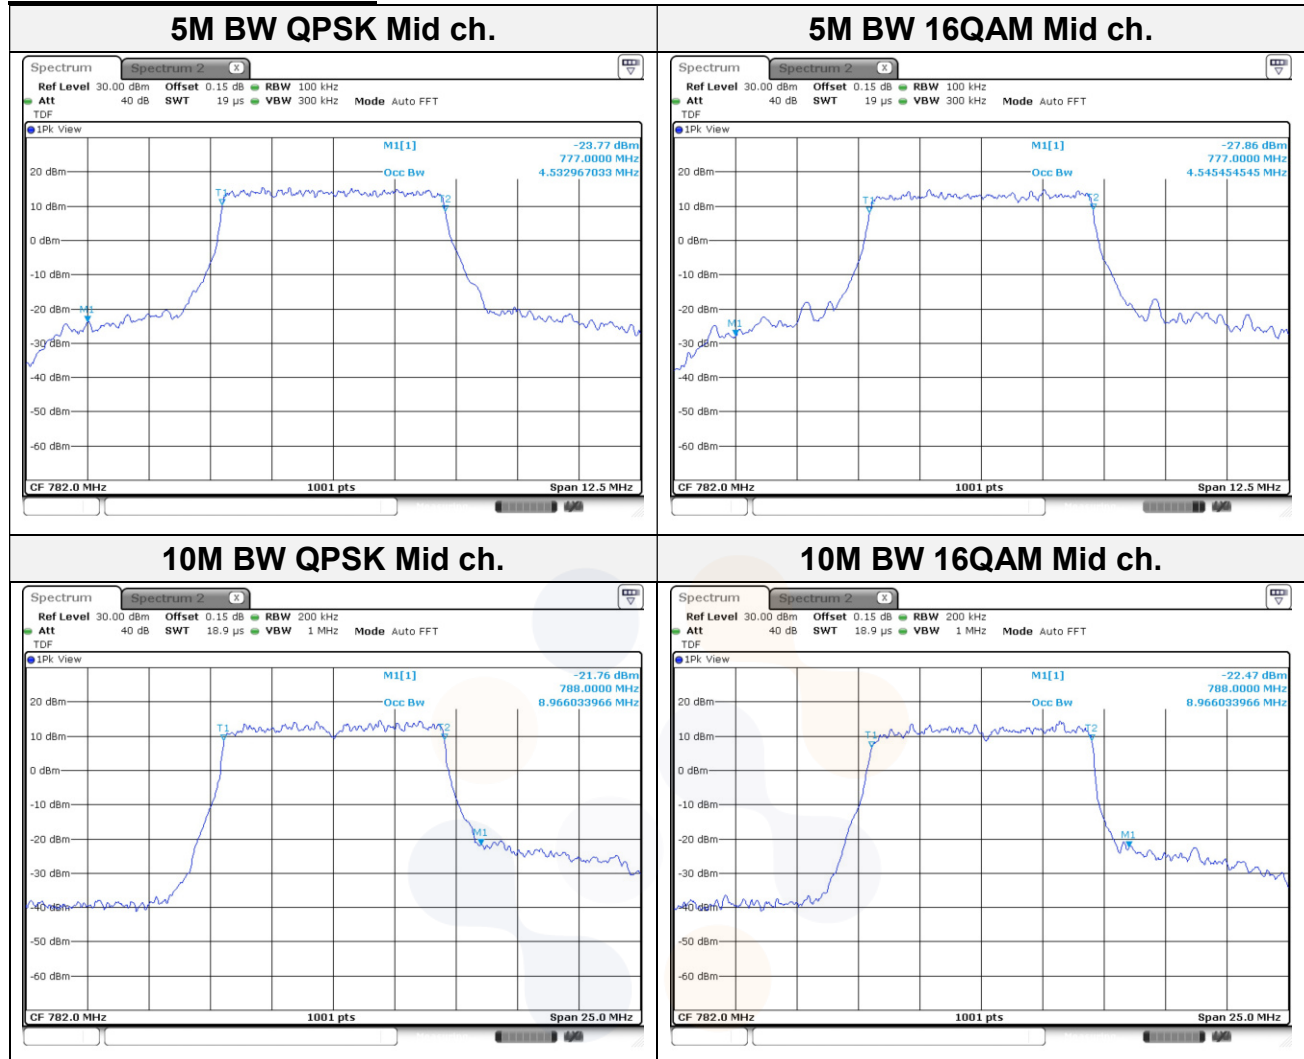

10M BW QPSK Mid ch.

10M BW 16QAM Mid ch.

Test mode: LTE Band 7

15M BW QPSK Mid ch.

15M BW 16QAM Mid ch.

20M BW QPSK Mid ch.

20M BW 16QAM Mid ch.

Test mode: LTE Band 12

1.4M BW QPSK Mid ch.

1.4M BW 16QAM Mid ch.

3M BW QPSK Mid ch.

3M BW 16QAM Mid ch.

5M BW QPSK Mid ch.

5M BW 16QAM Mid ch.

10M BW QPSK Mid ch.

10M BW 16QAM Mid ch.

Test mode: LTE Band 13

Test mode: LTE Band 25/2

1.4M BW QPSK Mid ch.

1.4M BW 16QAM Mid ch.

3M BW QPSK Mid ch.

3M BW 16QAM Mid ch.

5M BW QPSK Mid ch.

5M BW 16QAM Mid ch.