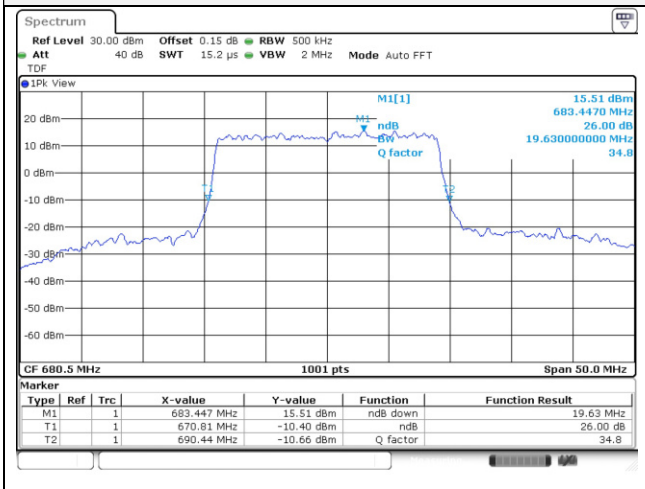

10M BW QPSK Mid ch.

10M BW 16QAM Mid ch.

15M BW QPSK Mid ch.

15M BW 16QAM Mid ch.

Test mode: LTE Band 66/4

1.4M BW QPSK Mid ch.

1.4M BW 16QAM Mid ch.

3M BW QPSK Mid ch.

3M BW 16QAM Mid ch.

5M BW QPSK Mid ch.

5M BW 16QAM Mid ch.

10M BW QPSK Mid ch.

10M BW 16QAM Mid ch.

15M BW QPSK Mid ch.

15M BW 16QAM Mid ch.

20M BW QPSK Mid ch.

20M BW 16QAM Mid ch.

Test mode: LTE Band 71

20M BW QPSK Mid ch.

20M BW 16QAM Mid ch.

99% Occupied Bandwidth

Test mode: LTE Band 5

5M BW QPSK Mid ch.

5M BW 16QAM Mid ch.