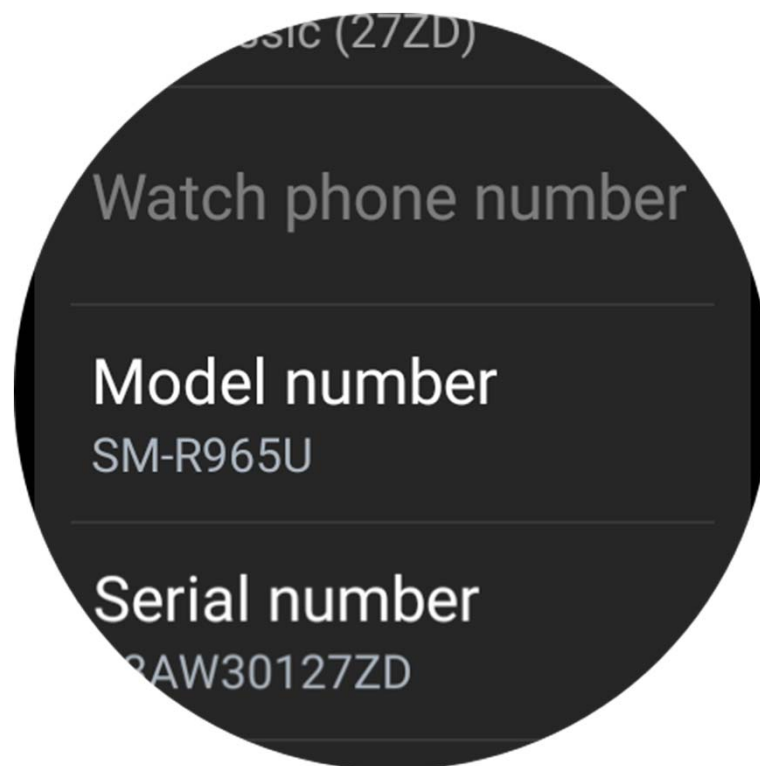

**ID Label and Location : SM-R965U**

**Model number**

**Setting>About watch**

**ID Label and Location : SM-R965U**

**FCC certification**

**Setting>About watch>Status information**