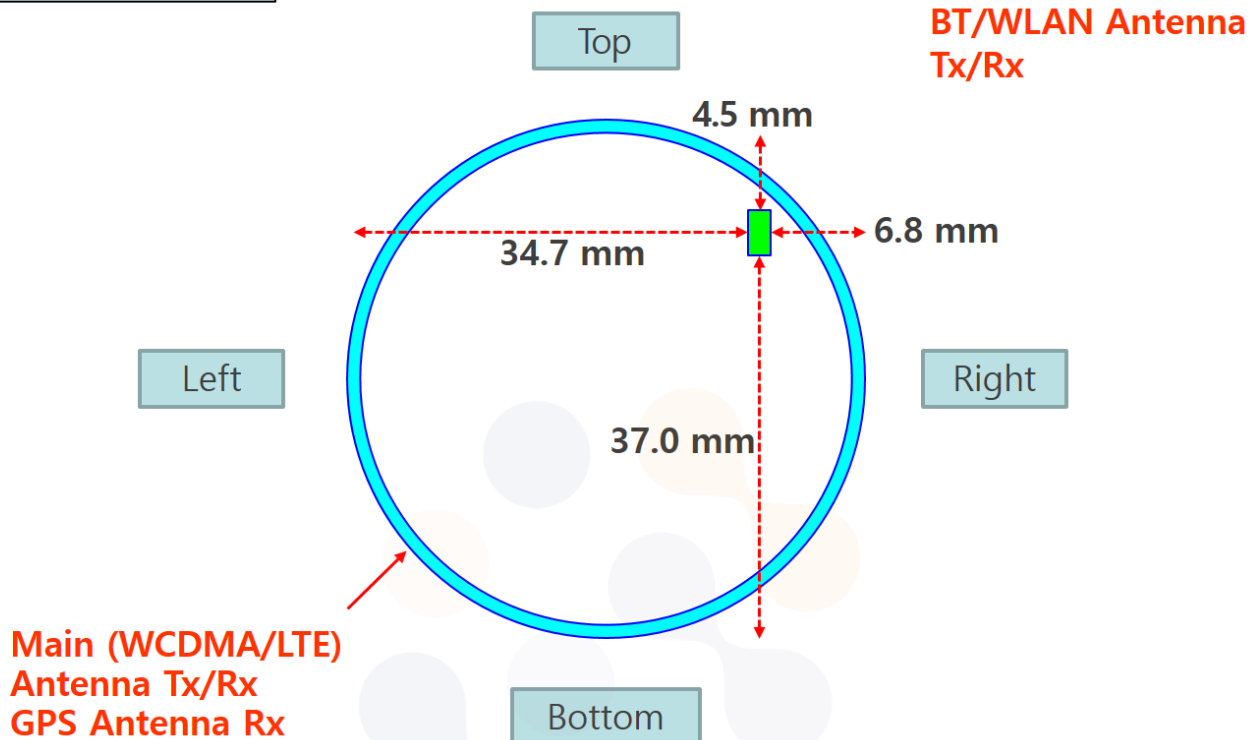

Appendix C. #Antenna Location & Distance

- Placement of each antenna SM-R965

Front View

- Distance between Main antenna and edge

Side View

- Distance between Bluetooth antenna and edge

Front View

- Distance between Bluetooth antenna and edge

Side View

Appendix D. EUT Photo

Front

Rear

Left

Right

Top

Bottom

Appendix E. Test Setup Photo

E.1) Next to Mouth_Front (10 mm)

E.2) Extremity_Rear (0 mm)

End of test report