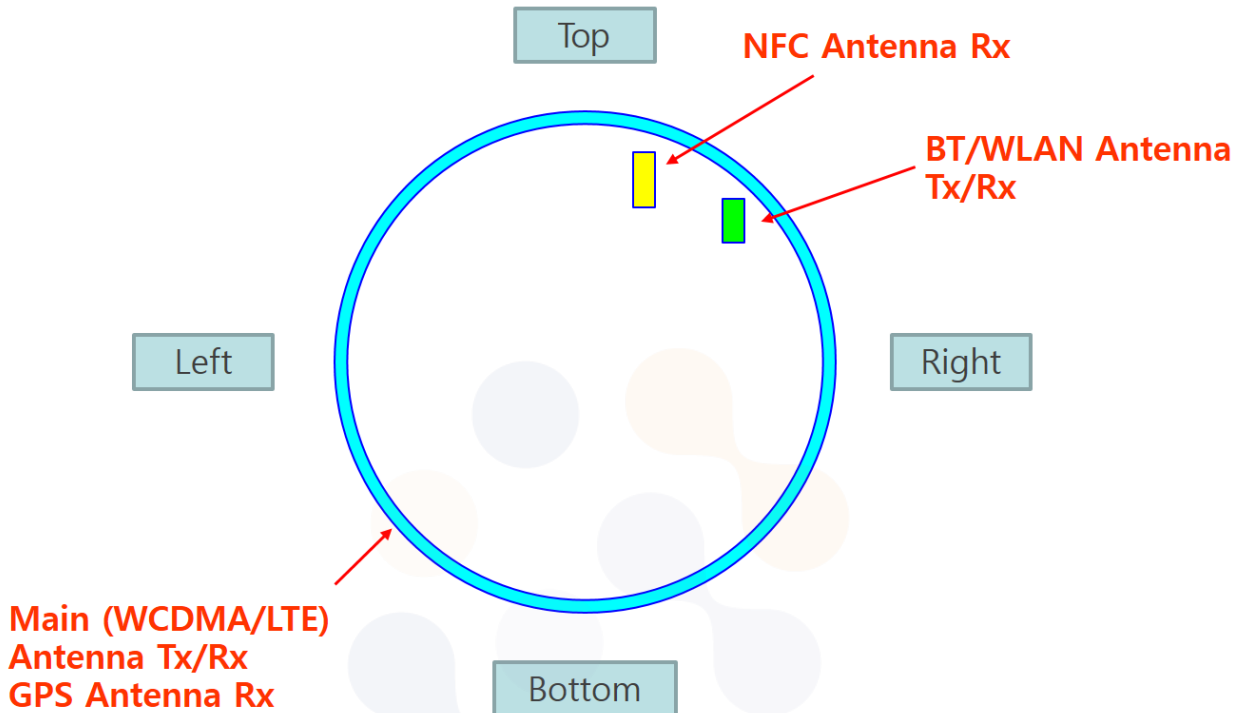

Appendix C. #Antenna Location & Distance

- Placement of each antenna SM-R965

Front View

- Distance between Main antenna and edge

Side View

- Distance between Bluetooth antenna and edge

Front View

- Distance between Bluetooth antenna and edge

Side View

Appendix D. EUT Photo

Front

Rear

Left

Right

Top

Bottom

Appendix E. Test Setup Photo

E.1) Next to Mouth_Front (10 mm)

E.2) Extremity_Rear (0 mm)

End of test report