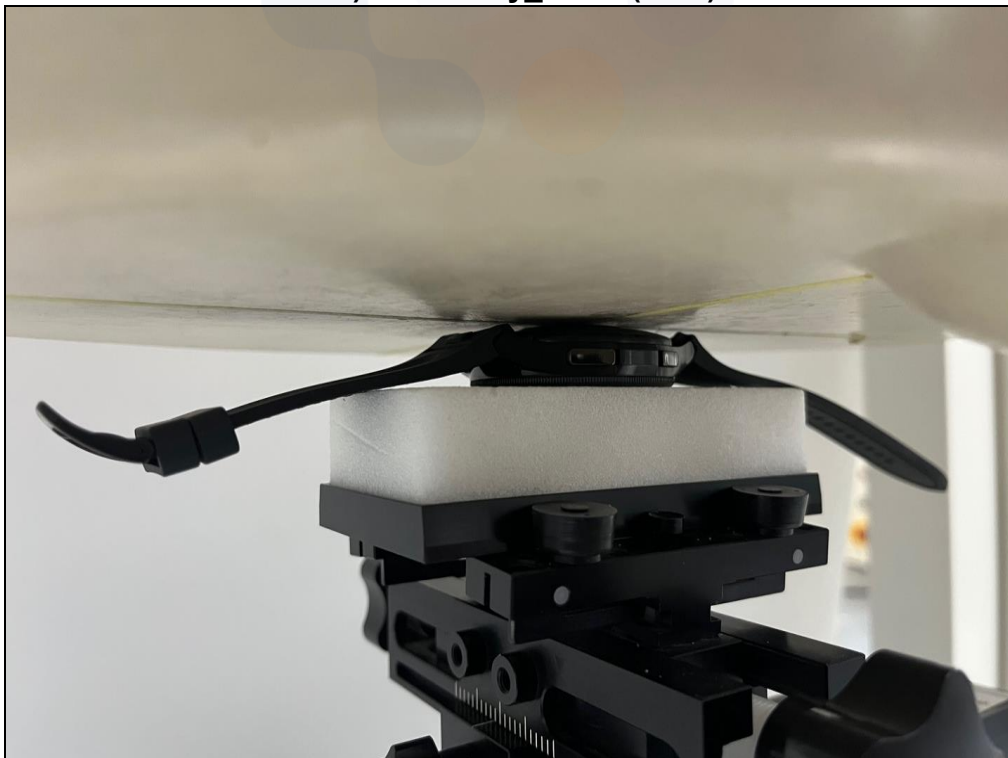

Side View

Appendix D. EUT Photo

Front

Rear

Left

Right

Top

Bottom

Appendix E. Test Setup Photo

E.1) Next to Mouth_Front (10 mm)

E.2) Extremity_Rear (0 mm)

End of test report