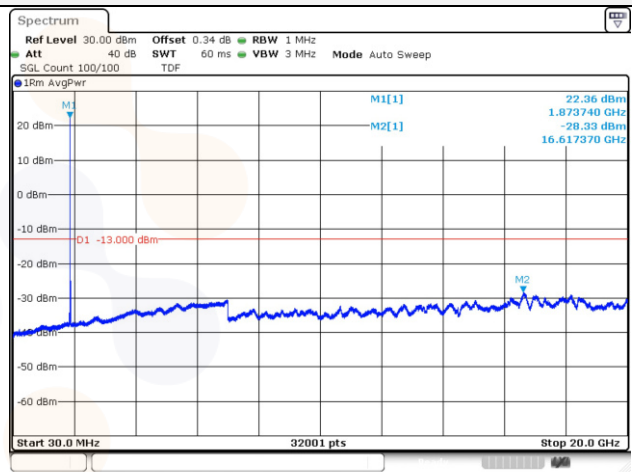

**10M BW QPSK High ch.**

**15M BW QPSK Low ch.**

**20M BW QPSK Low ch.**

**15M BW QPSK Mid ch.**

**20M BW QPSK Mid ch.**

**15M BW QPSK High ch.**

**20M BW QPSK High ch.**

**Test mode: LTE Band 26**