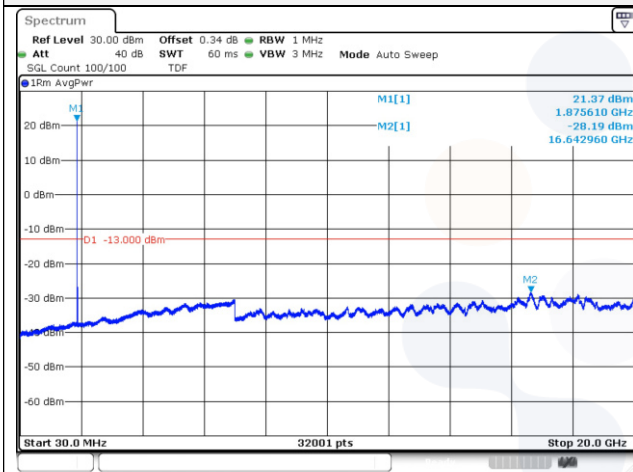

**10M BW QPSK High ch.**

**15M BW QPSK Low ch.**

**20M BW QPSK Low ch.**

**15M BW QPSK Mid ch.**

**20M BW QPSK Mid ch.**

**15M BW QPSK High ch.**

**20M BW QPSK High ch.**

**Test mode: LTE Band 26**