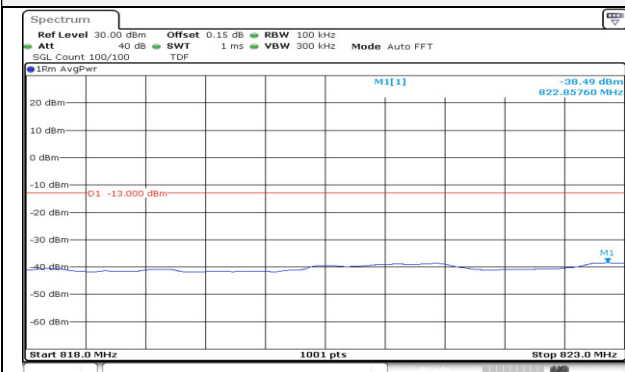

**10M BW QPSK Lower extended 1RB**

**10M BW QPSK Upper extended 1RB**

**10M BW QPSK Lower extended FRB**

**10M BW QPSK Upper extended FRB**

**15M BW QPSK Low ch. 1RB**

**15M BW QPSK High ch. 1RB**

**15M BW QPSK Low ch. FRB**

**15M BW QPSK High ch. FRB**

**15M BW QPSK Lower extended 1RB**

**15M BW QPSK Upper extended 1RB**

**15M BW QPSK Lower extended FRB**

**15M BW QPSK Upper extended FRB**

**Test mode: LTE Band 66/4**