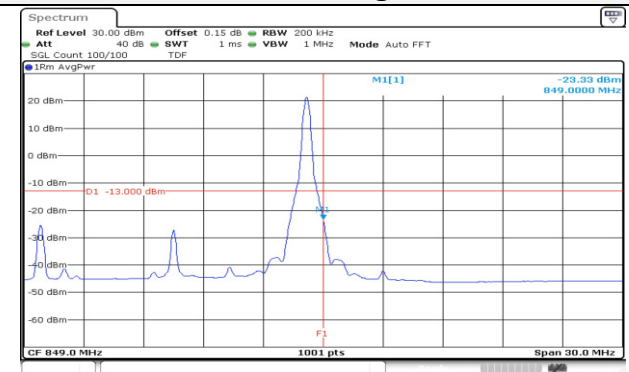

**10M BW QPSK Lower extended 1RB**

**10M BW QPSK Upper extended 1RB**

**10M BW QPSK Lower extended FRB**

**10M BW QPSK Upper extended FRB**

**15M BW QPSK Low ch. 1RB**

**15M BW QPSK High ch. 1RB**

**15M BW QPSK Low ch. FRB**

**15M BW QPSK High ch. FRB**

**15M BW QPSK Lower extended 1RB**

**15M BW QPSK Upper extended 1RB**

**15M BW QPSK Lower extended FRB**

**15M BW QPSK Upper extended FRB**

**Test mode: LTE Band 66/4**