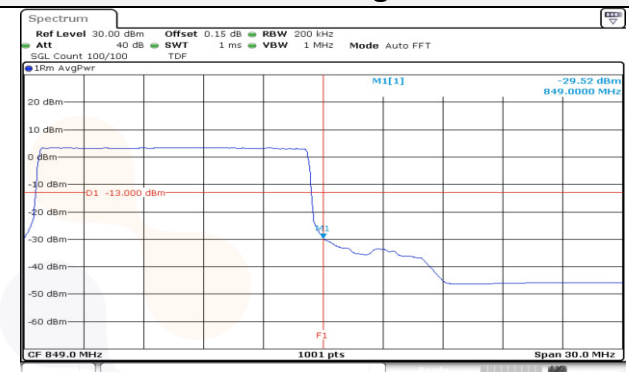

**10M BW QPSK Lower extended 1RB**

**10M BW QPSK Upper extended 1RB**

**10M BW QPSK Lower extended FRB**

**10M BW QPSK Upper extended FRB**

**15M BW QPSK Low ch. 1RB**

**15M BW QPSK High ch. 1RB**

**15M BW QPSK Low ch. FRB**

**15M BW QPSK High ch. FRB**

**15M BW QPSK Lower extended 1RB**

**15M BW QPSK Upper extended 1RB**

**15M BW QPSK Lower extended FRB**

**15M BW QPSK Upper extended FRB**

**Test mode: LTE Band 66/4**