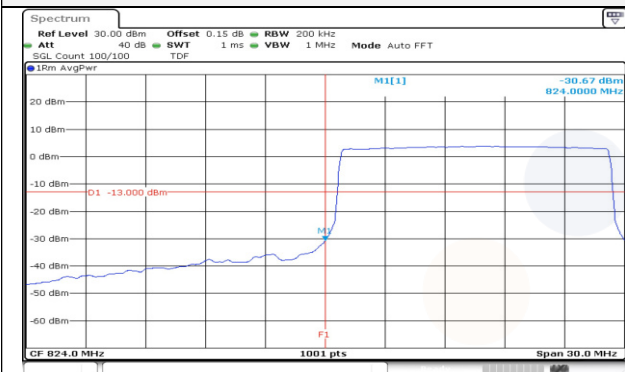

**10M BW QPSK Lower extended 1RB**

**10M BW QPSK Upper extended 1RB**

**10M BW QPSK Lower extended FRB**

**10M BW QPSK Upper extended FRB**

**15M BW QPSK Low ch. 1RB**

**15M BW QPSK High ch. 1RB**

**15M BW QPSK Low ch. FRB**

**15M BW QPSK High ch. FRB**

**15M BW QPSK Lower extended 1RB**

**15M BW QPSK Upper extended 1RB**

**15M BW QPSK Lower extended FRB**

**15M BW QPSK Upper extended FRB**

**Test mode: LTE Band 66/4**