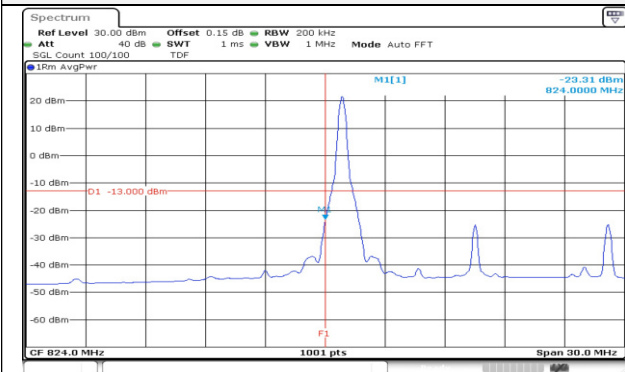

**10M BW QPSK Lower extended 1RB**

**10M BW QPSK Upper extended 1RB**

**10M BW QPSK Lower extended FRB**

**10M BW QPSK Upper extended FRB**

**15M BW QPSK Low ch. 1RB**

**15M BW QPSK High ch. 1RB**

**15M BW QPSK Low ch. FRB**

**15M BW QPSK High ch. FRB**

**15M BW QPSK Lower extended 1RB**

**15M BW QPSK Upper extended 1RB**

**15M BW QPSK Lower extended FRB**

**15M BW QPSK Upper extended FRB**

**Test mode: LTE Band 66/4**