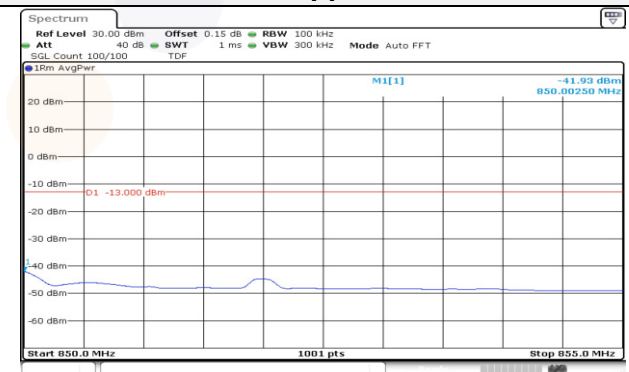

**10M BW QPSK Lower extended 1RB**

**10M BW QPSK Upper extended 1RB**

**10M BW QPSK Lower extended FRB**

**10M BW QPSK Upper extended FRB**

**15M BW QPSK Low ch. 1RB**

**15M BW QPSK High ch. 1RB**

**15M BW QPSK Low ch. FRB**

**15M BW QPSK High ch. FRB**

**15M BW QPSK Lower extended 1RB**

**15M BW QPSK Upper extended 1RB**

**15M BW QPSK Lower extended FRB**

**15M BW QPSK Upper extended FRB**

**Test mode: LTE Band 66/4**