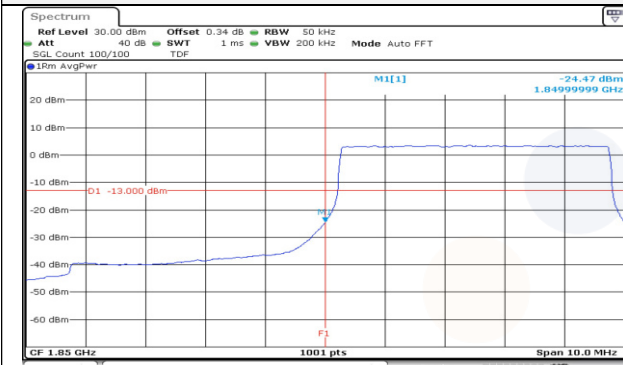

**Test mode: LTE Band 25/2**

**5M BW QPSK Low ch. 1RB**

**5M BW QPSK High ch. 1RB**

**5M BW QPSK Low ch. FRB**

**5M BW QPSK High ch. FRB**

**10M BW QPSK Low ch. 1RB**

**10M BW QPSK High ch. 1RB**

**10M BW QPSK Low ch. FRB**

**10M BW QPSK High ch. FRB**

**15M BW QPSK Low ch. 1RB**

**15M BW QPSK High ch. 1RB**

**15M BW QPSK Low ch. FRB**

**15M BW QPSK High ch. FRB**

**20M BW QPSK Low ch. 1RB**

**20M BW QPSK High ch. 1RB**

**20M BW QPSK Low ch. FRB**