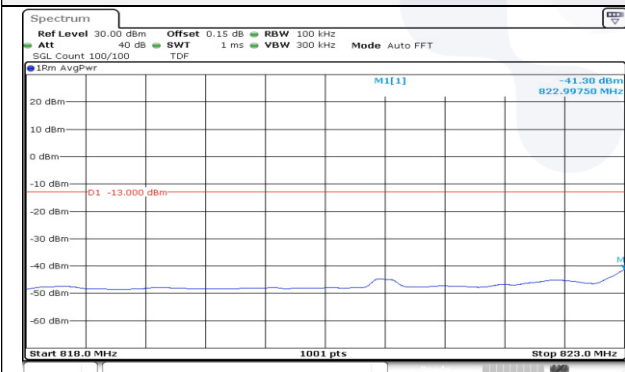

**10M BW QPSK Lower extended 1RB**

**10M BW QPSK Upper extended 1RB**

**10M BW QPSK Lower extended FRB**

**10M BW QPSK Upper extended FRB**

**15M BW QPSK Low ch. 1RB**

**15M BW QPSK High ch. 1RB**

**15M BW QPSK Low ch. FRB**

**15M BW QPSK High ch. FRB**

**15M BW QPSK Lower extended 1RB**

**15M BW QPSK Upper extended 1RB**

**15M BW QPSK Lower extended FRB**

**15M BW QPSK Upper extended FRB**

**Test mode: LTE Band 66/4**