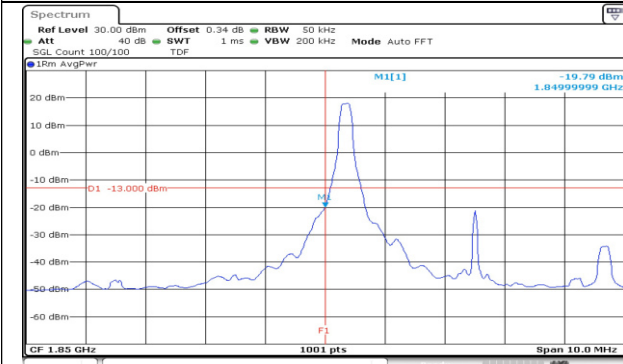

**Test mode: LTE Band 25/2**

**5M BW QPSK Low ch. 1RB**

**5M BW QPSK High ch. 1RB**

**5M BW QPSK Low ch. FRB**

**5M BW QPSK High ch. FRB**

**10M BW QPSK Low ch. 1RB**

**10M BW QPSK High ch. 1RB**

**10M BW QPSK Low ch. FRB**

**10M BW QPSK High ch. FRB**

**15M BW QPSK Low ch. 1RB**

**15M BW QPSK High ch. 1RB**

**15M BW QPSK Low ch. FRB**

**15M BW QPSK High ch. FRB**

**20M BW QPSK Low ch. 1RB**

**20M BW QPSK High ch. 1RB**

**20M BW QPSK Low ch. FRB**