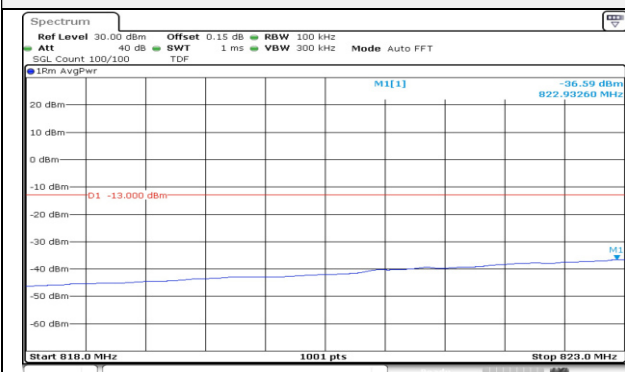

5M BW QPSK Lower extended FRB