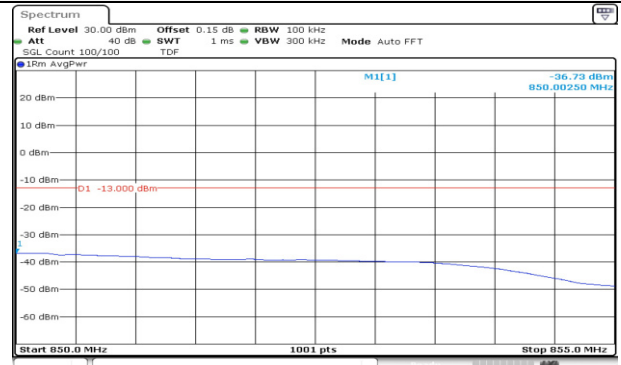

**10M BW QPSK Lower extended 1RB**

**10M BW QPSK Upper extended 1RB**

**10M BW QPSK Lower extended FRB**

**10M BW QPSK Upper extended FRB**

**15M BW QPSK Low ch. 1RB**

**15M BW QPSK High ch. 1RB**

**15M BW QPSK Low ch. FRB**

**15M BW QPSK High ch. FRB**

**15M BW QPSK Lower extended 1RB**

**15M BW QPSK Upper extended 1RB**

**15M BW QPSK Lower extended FRB**

**15M BW QPSK Upper extended FRB**

**Test mode: LTE Band 66/4**