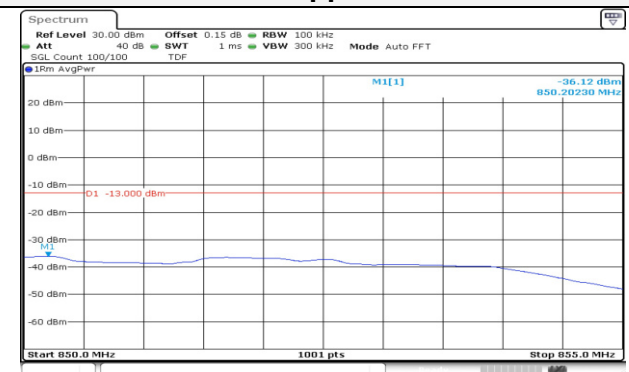

**10M BW QPSK Lower extended 1RB**

**10M BW QPSK Upper extended 1RB**

**10M BW QPSK Lower extended FRB**

**10M BW QPSK Upper extended FRB**

**15M BW QPSK Low ch. 1RB**

**15M BW QPSK High ch. 1RB**

**15M BW QPSK Low ch. FRB**

**15M BW QPSK High ch. FRB**

**15M BW QPSK Lower extended 1RB**

**15M BW QPSK Upper extended 1RB**

**15M BW QPSK Lower extended FRB**

**15M BW QPSK Upper extended FRB**

**Test mode: LTE Band 66/4**