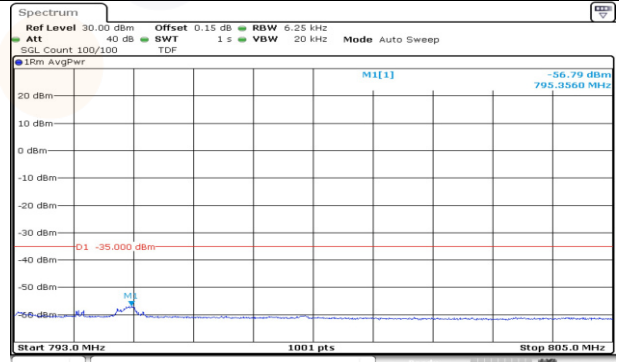

5M BW QPSK Upper extended 1RB