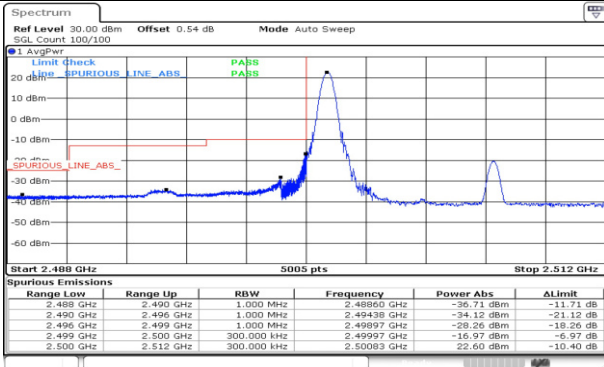

Test mode: LTE Band 7

5M BW QPSK Low ch. 1RB

5M BW QPSK High ch. 1RB

5M BW QPSK Low ch. FRB

5M BW QPSK High ch. FRB

10M BW QPSK Low ch. 1RB

10M BW QPSK High ch. 1RB

10M BW QPSK Low ch. FRB

10M BW QPSK High ch. FRB

15M BW QPSK Low ch. 1RB

15M BW QPSK High ch. 1RB

15M BW QPSK Low ch. FRB

15M BW QPSK High ch. FRB

20M BW QPSK Low ch. 1RB

20M BW QPSK High ch. 1RB

20M BW QPSK Low ch. FRB

20M BW QPSK High ch. FRB

Test mode: LTE Band 12

3M BW QPSK Low ch. 1RB

3M BW QPSK High ch. 1RB

3M BW QPSK Low ch. FRB

3M BW QPSK High ch. FRB

3M BW QPSK Lower extended 1RB

3M BW QPSK Upper extended 1RB