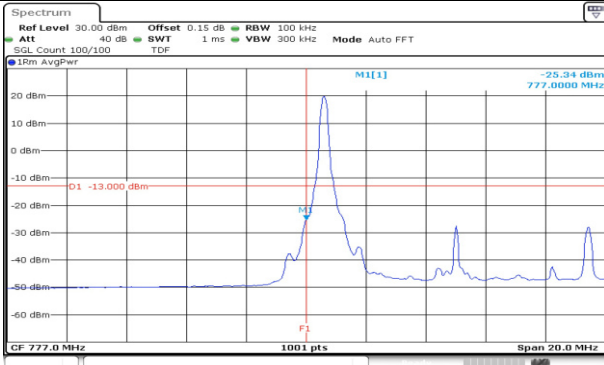

5M BW QPSK Upper extended 1RB

5M BW QPSK Lower extended FRB

5M BW QPSK Upper extended FRB

10M BW QPSK Mid ch. Lower 1RB

10M BW QPSK Mid ch. Upper 1RB

10M BW QPSK Mid ch. Lower FRB

10M BW QPSK Mid ch. Upper FRB