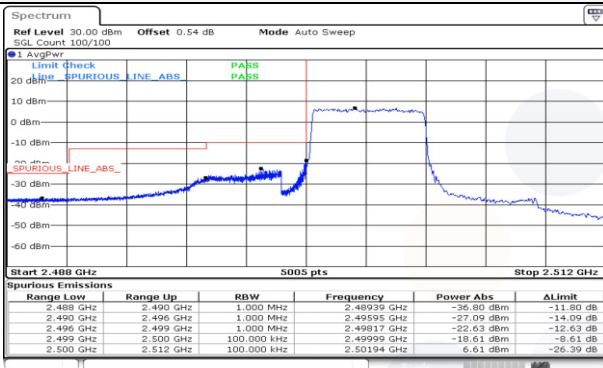

Test mode: LTE Band 7

5M BW QPSK Low ch. 1RB

5M BW QPSK High ch. 1RB

5M BW QPSK Low ch. FRB

5M BW QPSK High ch. FRB

10M BW QPSK Low ch. 1RB

10M BW QPSK High ch. 1RB

10M BW QPSK Low ch. FRB

10M BW QPSK High ch. FRB

15M BW QPSK Low ch. 1RB

15M BW QPSK High ch. 1RB

15M BW QPSK Low ch. FRB

15M BW QPSK High ch. FRB

20M BW QPSK Low ch. 1RB

20M BW QPSK High ch. 1RB

20M BW QPSK Low ch. FRB

20M BW QPSK High ch. FRB

Test mode: LTE Band 12

3M BW QPSK Low ch. 1RB

3M BW QPSK High ch. 1RB

3M BW QPSK Low ch. FRB

3M BW QPSK High ch. FRB

3M BW QPSK Lower extended 1RB

3M BW QPSK Upper extended 1RB