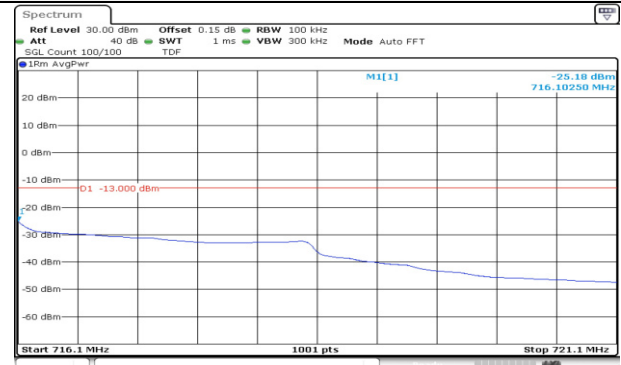

3M BW QPSK Upper extended FRB