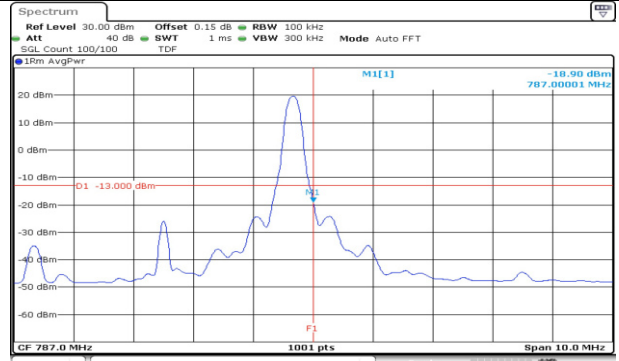

10M BW QPSK Lower extended FRB

10M BW QPSK Upper extended FRB

Test mode: LTE Band 13

5M BW QPSK Low ch. 1RB

5M BW QPSK High ch. 1RB

5M BW QPSK Low ch. FRB

5M BW QPSK High ch. FRB

5M BW QPSK Lower extended 1RB