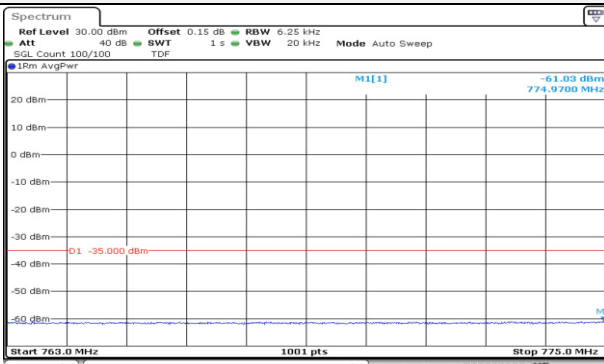

10M BW QPSK Lower extended FRB