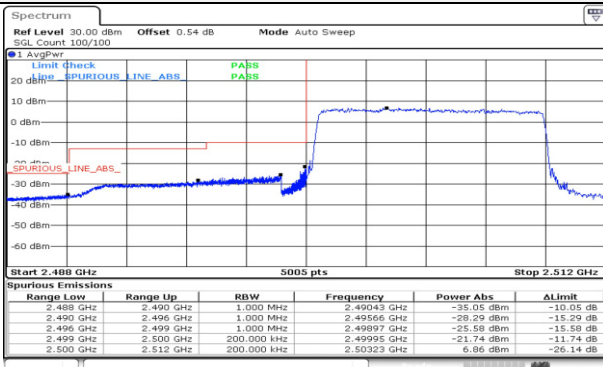

Test mode: LTE Band 7

5M BW QPSK Low ch. 1RB

5M BW QPSK High ch. 1RB

5M BW QPSK Low ch. FRB

5M BW QPSK High ch. FRB

10M BW QPSK Low ch. 1RB

10M BW QPSK High ch. 1RB

10M BW QPSK Low ch. FRB

10M BW QPSK High ch. FRB

15M BW QPSK Low ch. 1RB

15M BW QPSK High ch. 1RB

15M BW QPSK Low ch. FRB

15M BW QPSK High ch. FRB

20M BW QPSK Low ch. 1RB

20M BW QPSK High ch. 1RB

20M BW QPSK Low ch. FRB

20M BW QPSK High ch. FRB

Test mode: LTE Band 12

3M BW QPSK Low ch. 1RB

3M BW QPSK High ch. 1RB

3M BW QPSK Low ch. FRB

3M BW QPSK High ch. FRB

3M BW QPSK Lower extended 1RB

3M BW QPSK Upper extended 1RB