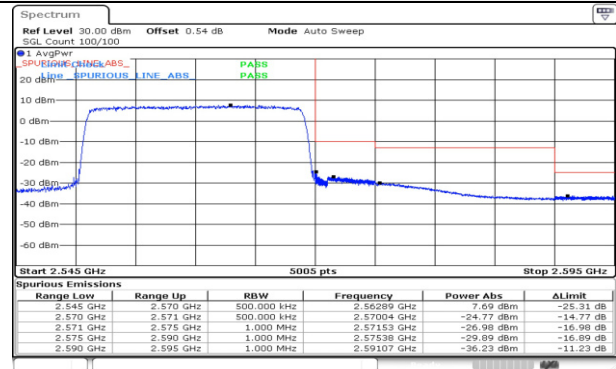

Test mode: LTE Band 7

5M BW QPSK Low ch. 1RB

5M BW QPSK High ch. 1RB

5M BW QPSK Low ch. FRB

5M BW QPSK High ch. FRB

10M BW QPSK Low ch. 1RB

10M BW QPSK High ch. 1RB

10M BW QPSK Low ch. FRB

10M BW QPSK High ch. FRB

15M BW QPSK Low ch. 1RB

15M BW QPSK High ch. 1RB

15M BW QPSK Low ch. FRB

15M BW QPSK High ch. FRB

20M BW QPSK Low ch. 1RB

20M BW QPSK High ch. 1RB

20M BW QPSK Low ch. FRB

20M BW QPSK High ch. FRB

Test mode: LTE Band 12

3M BW QPSK Low ch. 1RB

3M BW QPSK High ch. 1RB

3M BW QPSK Low ch. FRB

3M BW QPSK High ch. FRB

3M BW QPSK Lower extended 1RB

3M BW QPSK Upper extended 1RB