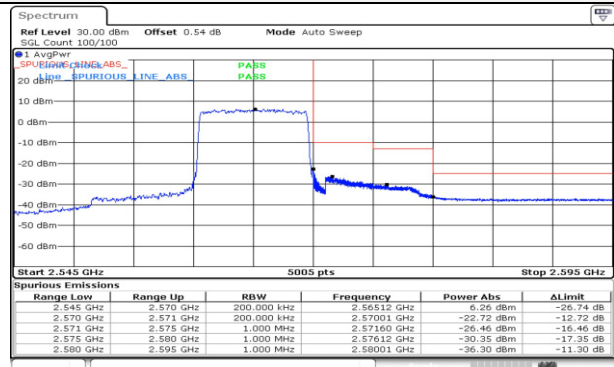

Test mode: LTE Band 7

5M BW QPSK Low ch. 1RB

5M BW QPSK High ch. 1RB

5M BW QPSK Low ch. FRB

5M BW QPSK High ch. FRB

10M BW QPSK Low ch. 1RB

10M BW QPSK High ch. 1RB

10M BW QPSK Low ch. FRB

10M BW QPSK High ch. FRB

15M BW QPSK Low ch. 1RB

15M BW QPSK High ch. 1RB

15M BW QPSK Low ch. FRB

15M BW QPSK High ch. FRB

20M BW QPSK Low ch. 1RB

20M BW QPSK High ch. 1RB

20M BW QPSK Low ch. FRB

20M BW QPSK High ch. FRB

Test mode: LTE Band 12

3M BW QPSK Low ch. 1RB

3M BW QPSK High ch. 1RB

3M BW QPSK Low ch. FRB

3M BW QPSK High ch. FRB

3M BW QPSK Lower extended 1RB

3M BW QPSK Upper extended 1RB