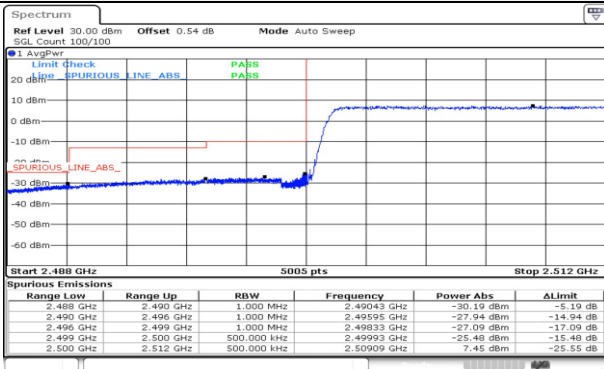

Test mode: LTE Band 7

5M BW QPSK Low ch. 1RB

5M BW QPSK High ch. 1RB

5M BW QPSK Low ch. FRB

5M BW QPSK High ch. FRB

10M BW QPSK Low ch. 1RB

10M BW QPSK High ch. 1RB

10M BW QPSK Low ch. FRB

10M BW QPSK High ch. FRB

15M BW QPSK Low ch. 1RB

15M BW QPSK High ch. 1RB

15M BW QPSK Low ch. FRB

15M BW QPSK High ch. FRB

20M BW QPSK Low ch. 1RB

20M BW QPSK High ch. 1RB

20M BW QPSK Low ch. FRB

20M BW QPSK High ch. FRB

Test mode: LTE Band 12

3M BW QPSK Low ch. 1RB

3M BW QPSK High ch. 1RB

3M BW QPSK Low ch. FRB

3M BW QPSK High ch. FRB

3M BW QPSK Lower extended 1RB

3M BW QPSK Upper extended 1RB