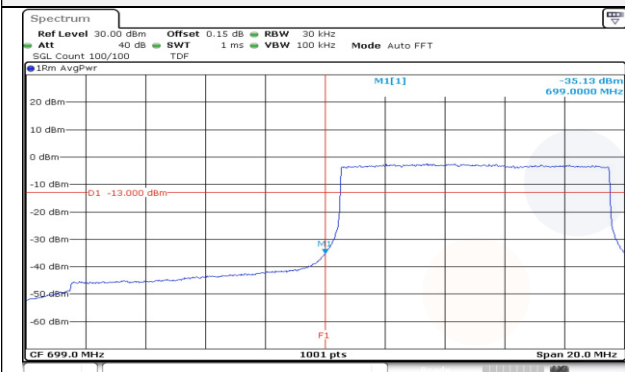

5M BW QPSK Lower extended FRB

5M BW QPSK Upper extended FRB

10M BW QPSK Low ch. 1RB

10M BW QPSK High ch. 1RB

10M BW QPSK Low ch. FRB

10M BW QPSK High ch. FRB

10M BW QPSK Lower extended 1RB

10M BW QPSK Upper extended 1RB

10M BW QPSK Lower extended FRB

10M BW QPSK Upper extended FRB

Test mode: LTE Band 13

5M BW QPSK Low ch. 1RB

5M BW QPSK High ch. 1RB

5M BW QPSK Low ch. FRB

5M BW QPSK High ch. FRB

5M BW QPSK Lower extended 1RB