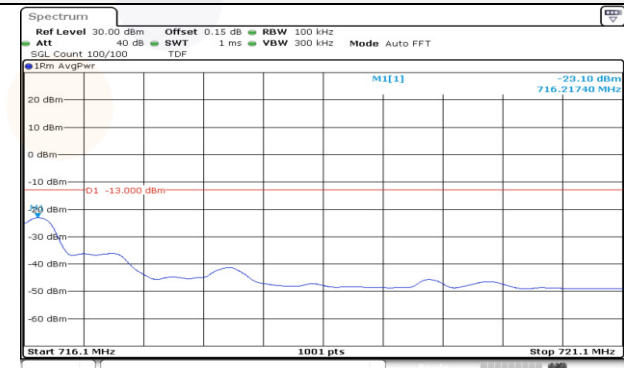

5M BW QPSK Upper extended 1RB