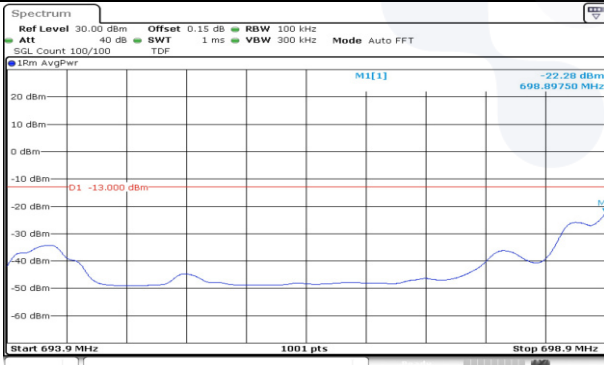

20M BW QPSK High ch. FRB

Test mode: LTE Band 12

3M BW QPSK Low ch. 1RB

3M BW QPSK High ch. 1RB

3M BW QPSK Low ch. FRB

3M BW QPSK High ch. FRB

3M BW QPSK Lower extended 1RB

3M BW QPSK Upper extended 1RB