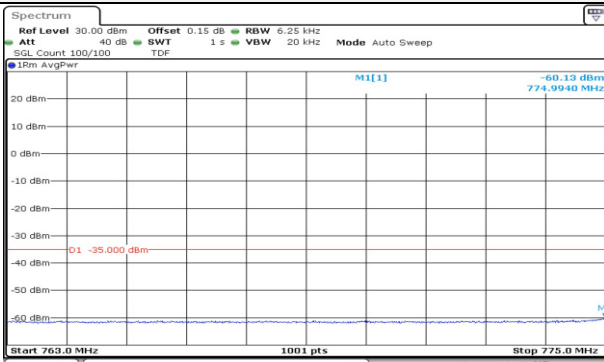

5M BW QPSK Lower extended FRB