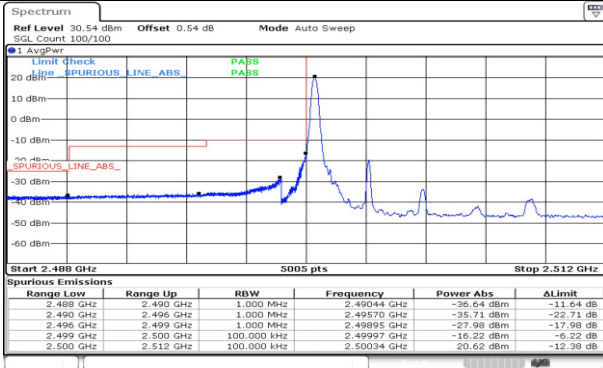

Test mode: LTE Band 7

5M BW QPSK Low ch. 1RB

5M BW QPSK High ch. 1RB

5M BW QPSK Low ch. FRB

5M BW QPSK High ch. FRB

10M BW QPSK Low ch. 1RB

10M BW QPSK High ch. 1RB

10M BW QPSK Low ch. FRB

10M BW QPSK High ch. FRB

15M BW QPSK Low ch. 1RB

15M BW QPSK High ch. 1RB

15M BW QPSK Low ch. FRB

15M BW QPSK High ch. FRB

20M BW QPSK Low ch. 1RB

20M BW QPSK High ch. 1RB

20M BW QPSK Low ch. FRB

20M BW QPSK High ch. FRB

Test mode: LTE Band 12

3M BW QPSK Low ch. 1RB

3M BW QPSK High ch. 1RB

3M BW QPSK Low ch. FRB

3M BW QPSK High ch. FRB

3M BW QPSK Lower extended 1RB

3M BW QPSK Upper extended 1RB