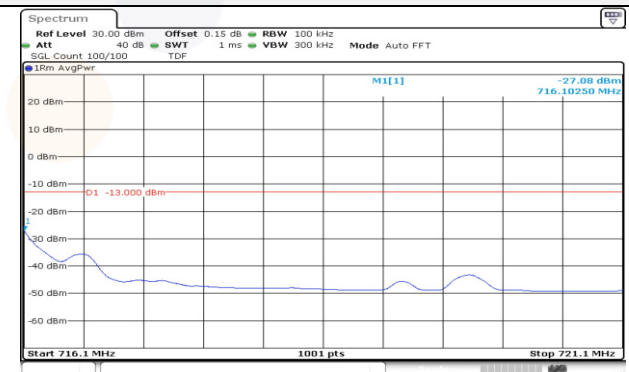

5M BW QPSK Lower extended FRB

5M BW QPSK Upper extended FRB

10M BW QPSK Low ch. 1RB

10M BW QPSK High ch. 1RB

10M BW QPSK Low ch. FRB

10M BW QPSK High ch. FRB

10M BW QPSK Lower extended 1RB

10M BW QPSK Upper extended 1RB

10M BW QPSK Lower extended FRB

10M BW QPSK Upper extended FRB

Test mode: LTE Band 13

5M BW QPSK Low ch. 1RB

5M BW QPSK High ch. 1RB

5M BW QPSK Low ch. FRB

5M BW QPSK High ch. FRB

5M BW QPSK Lower extended 1RB