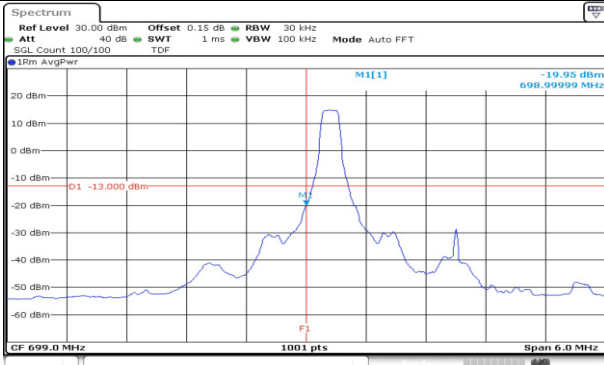

10M BW QPSK High ch. FRB

15M BW QPSK Low ch. 1RB

15M BW QPSK High ch. 1RB

15M BW QPSK Low ch. FRB

15M BW QPSK High ch. FRB

20M BW QPSK Low ch. 1RB

20M BW QPSK High ch. 1RB

20M BW QPSK Low ch. FRB

20M BW QPSK High ch. FRB

Test mode: LTE Band 12

3M BW QPSK Low ch. 1RB

3M BW QPSK High ch. 1RB

3M BW QPSK Low ch. FRB

3M BW QPSK High ch. FRB

3M BW QPSK Lower extended 1RB

3M BW QPSK Upper extended 1RB