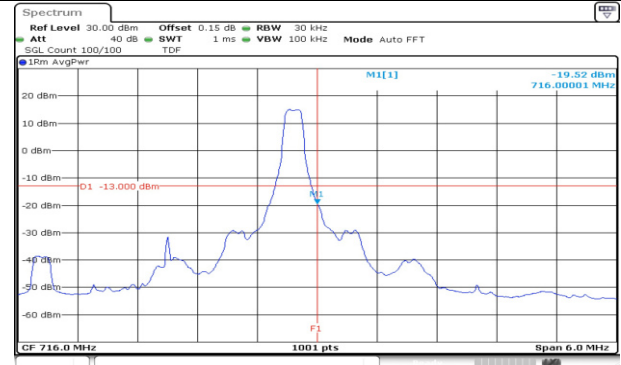

20M BW QPSK High ch. FRB

Test mode: LTE Band 12

3M BW QPSK Low ch. 1RB

3M BW QPSK High ch. 1RB

3M BW QPSK Low ch. FRB

3M BW QPSK High ch. FRB

3M BW QPSK Lower extended 1RB

3M BW QPSK Upper extended 1RB