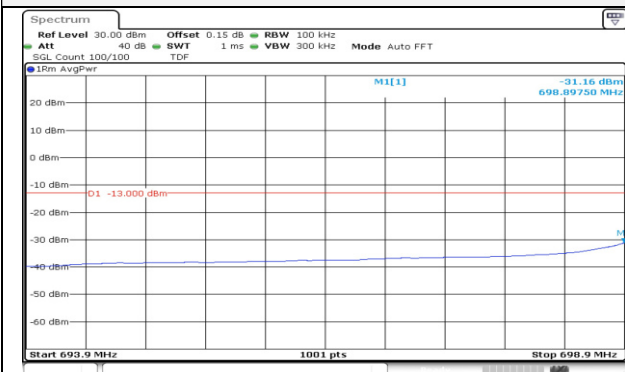

5M BW QPSK Lower extended FRB

5M BW QPSK Upper extended FRB

10M BW QPSK Low ch. 1RB

10M BW QPSK High ch. 1RB

10M BW QPSK Low ch. FRB

10M BW QPSK High ch. FRB

10M BW QPSK Lower extended 1RB

10M BW QPSK Upper extended 1RB

10M BW QPSK Lower extended FRB

10M BW QPSK Upper extended FRB

Test mode: LTE Band 13

5M BW QPSK Low ch. 1RB

5M BW QPSK High ch. 1RB

5M BW QPSK Low ch. FRB

5M BW QPSK High ch. FRB

5M BW QPSK Lower extended 1RB