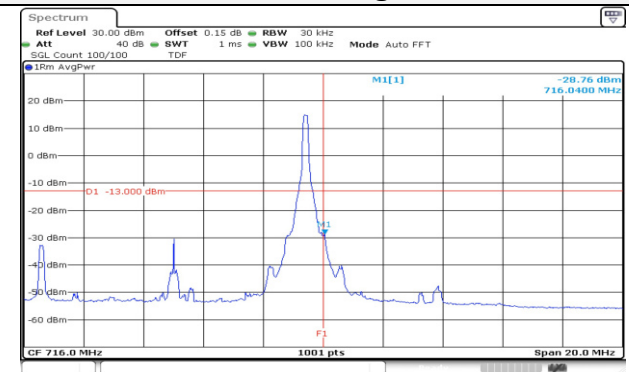

5M BW QPSK Lower extended FRB

5M BW QPSK Upper extended FRB

10M BW QPSK Low ch. 1RB

10M BW QPSK High ch. 1RB

10M BW QPSK Low ch. FRB

10M BW QPSK High ch. FRB

10M BW QPSK Lower extended 1RB

10M BW QPSK Upper extended 1RB

10M BW QPSK Lower extended FRB

10M BW QPSK Upper extended FRB

Test mode: LTE Band 13

5M BW QPSK Low ch. 1RB

5M BW QPSK High ch. 1RB

5M BW QPSK Low ch. FRB

5M BW QPSK High ch. FRB

5M BW QPSK Lower extended 1RB