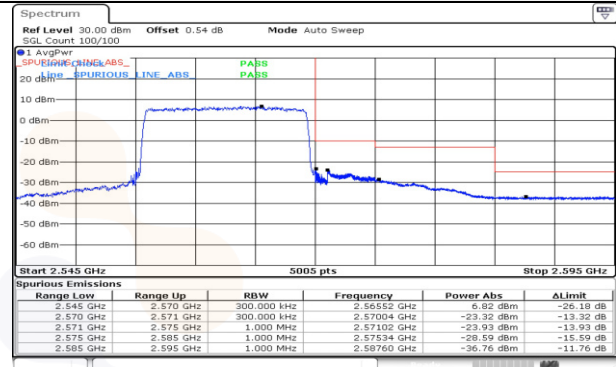

Test mode: LTE Band 7

5M BW QPSK Low ch. 1RB

5M BW QPSK High ch. 1RB

5M BW QPSK Low ch. FRB

5M BW QPSK High ch. FRB

10M BW QPSK Low ch. 1RB

10M BW QPSK High ch. 1RB

10M BW QPSK Low ch. FRB

10M BW QPSK High ch. FRB

15M BW QPSK Low ch. 1RB

15M BW QPSK High ch. 1RB

15M BW QPSK Low ch. FRB

15M BW QPSK High ch. FRB

20M BW QPSK Low ch. 1RB

20M BW QPSK High ch. 1RB

20M BW QPSK Low ch. FRB

20M BW QPSK High ch. FRB

Test mode: LTE Band 12

3M BW QPSK Low ch. 1RB

3M BW QPSK High ch. 1RB

3M BW QPSK Low ch. FRB

3M BW QPSK High ch. FRB

3M BW QPSK Lower extended 1RB

3M BW QPSK Upper extended 1RB