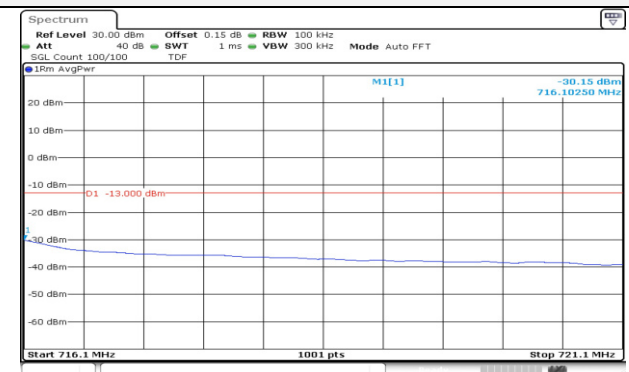

5M BW QPSK Lower extended FRB

5M BW QPSK Upper extended FRB

10M BW QPSK Low ch. 1RB

10M BW QPSK High ch. 1RB

10M BW QPSK Low ch. FRB

10M BW QPSK High ch. FRB

10M BW QPSK Lower extended 1RB

10M BW QPSK Upper extended 1RB

10M BW QPSK Lower extended FRB

10M BW QPSK Upper extended FRB

Test mode: LTE Band 13

5M BW QPSK Low ch. 1RB

5M BW QPSK High ch. 1RB

5M BW QPSK Low ch. FRB

5M BW QPSK High ch. FRB

5M BW QPSK Lower extended 1RB