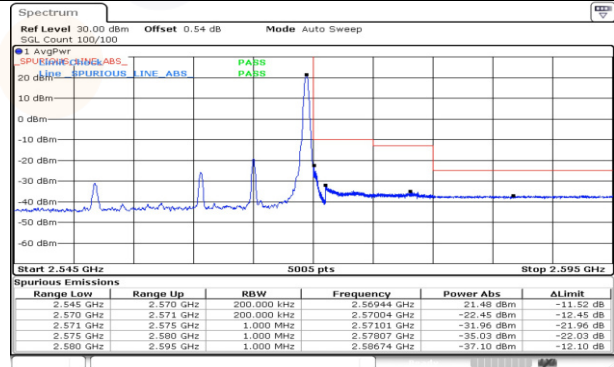

Test mode: LTE Band 7

5M BW QPSK Low ch. 1RB

5M BW QPSK High ch. 1RB

5M BW QPSK Low ch. FRB

5M BW QPSK High ch. FRB

10M BW QPSK Low ch. 1RB

10M BW QPSK High ch. 1RB

10M BW QPSK Low ch. FRB

10M BW QPSK High ch. FRB

15M BW QPSK Low ch. 1RB

15M BW QPSK High ch. 1RB

15M BW QPSK Low ch. FRB

15M BW QPSK High ch. FRB

20M BW QPSK Low ch. 1RB

20M BW QPSK High ch. 1RB

20M BW QPSK Low ch. FRB

20M BW QPSK High ch. FRB

Test mode: LTE Band 12

3M BW QPSK Low ch. 1RB

3M BW QPSK High ch. 1RB

3M BW QPSK Low ch. FRB

3M BW QPSK High ch. FRB

3M BW QPSK Lower extended 1RB

3M BW QPSK Upper extended 1RB