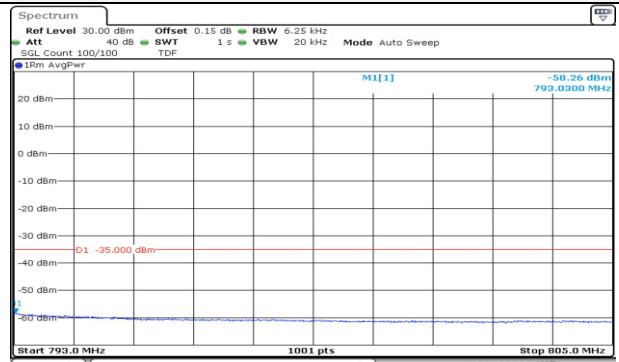

5M BW QPSK Upper extended FRB