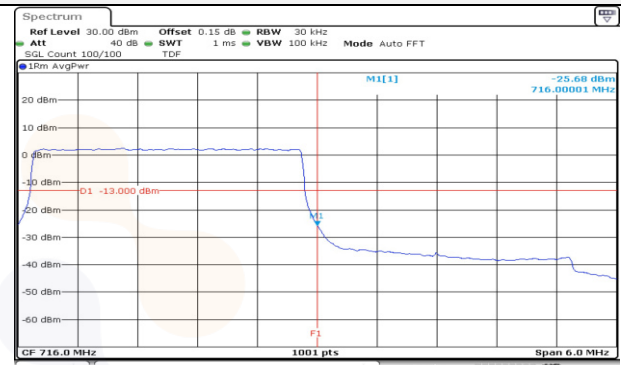

20M BW QPSK High ch. FRB

Test mode: LTE Band 12

3M BW QPSK Low ch. 1RB

3M BW QPSK High ch. 1RB

3M BW QPSK Low ch. FRB

3M BW QPSK High ch. FRB

3M BW QPSK Lower extended 1RB

3M BW QPSK Upper extended 1RB