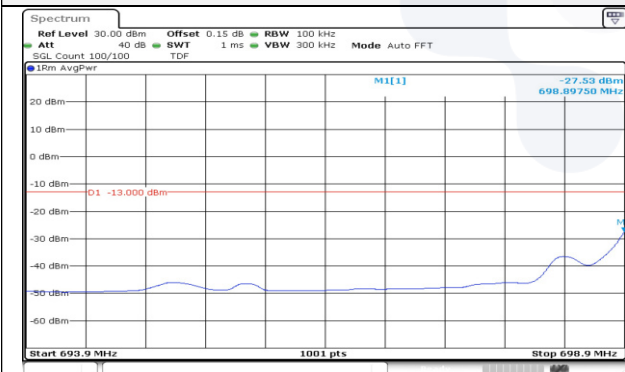

5M BW QPSK Lower extended FRB

5M BW QPSK Upper extended FRB

10M BW QPSK Low ch. 1RB

10M BW QPSK High ch. 1RB

10M BW QPSK Low ch. FRB

10M BW QPSK High ch. FRB

10M BW QPSK Lower extended 1RB

10M BW QPSK Upper extended 1RB

10M BW QPSK Lower extended FRB

10M BW QPSK Upper extended FRB

Test mode: LTE Band 13

5M BW QPSK Low ch. 1RB

5M BW QPSK High ch. 1RB

5M BW QPSK Low ch. FRB

5M BW QPSK High ch. FRB

5M BW QPSK Lower extended 1RB