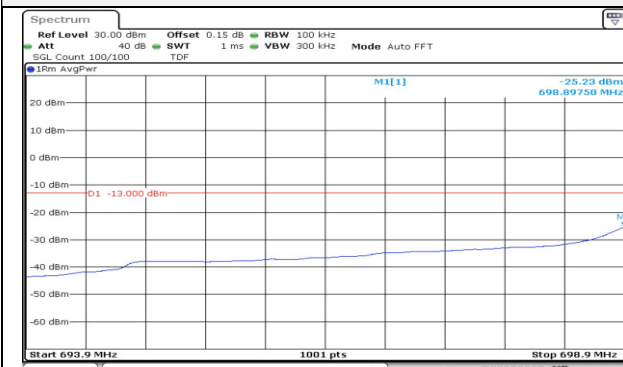

5M BW QPSK Lower extended FRB