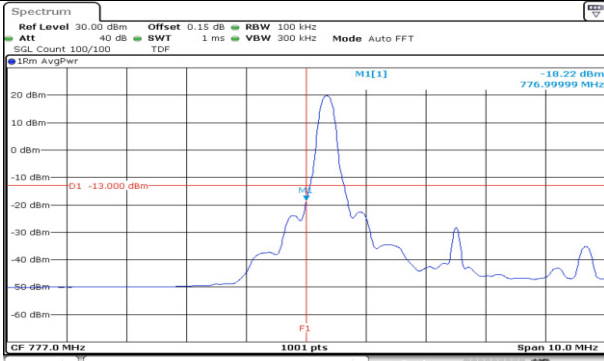

10M BW QPSK Lower extended FRB

10M BW QPSK Upper extended FRB

Test mode: LTE Band 13

5M BW QPSK Low ch. 1RB

5M BW QPSK High ch. 1RB

5M BW QPSK Low ch. FRB

5M BW QPSK High ch. FRB

5M BW QPSK Lower extended 1RB