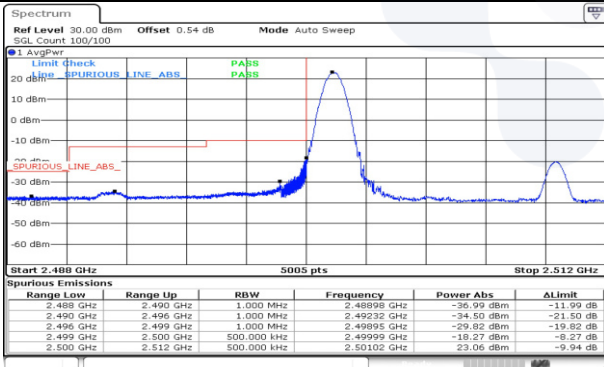

Test mode: LTE Band 7

5M BW QPSK Low ch. 1RB

5M BW QPSK High ch. 1RB

5M BW QPSK Low ch. FRB

5M BW QPSK High ch. FRB

10M BW QPSK Low ch. 1RB

10M BW QPSK High ch. 1RB

10M BW QPSK Low ch. FRB

10M BW QPSK High ch. FRB

15M BW QPSK Low ch. 1RB

15M BW QPSK High ch. 1RB

15M BW QPSK Low ch. FRB

15M BW QPSK High ch. FRB

20M BW QPSK Low ch. 1RB

20M BW QPSK High ch. 1RB

20M BW QPSK Low ch. FRB

20M BW QPSK High ch. FRB

Test mode: LTE Band 12

3M BW QPSK Low ch. 1RB

3M BW QPSK High ch. 1RB

3M BW QPSK Low ch. FRB

3M BW QPSK High ch. FRB

3M BW QPSK Lower extended 1RB

3M BW QPSK Upper extended 1RB