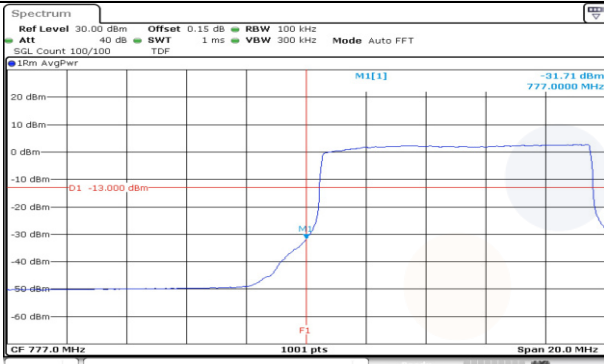

5M BW QPSK Upper extended 1RB

5M BW QPSK Lower extended FRB

5M BW QPSK Upper extended FRB

10M BW QPSK Mid ch. Lower 1RB

10M BW QPSK Mid ch. Upper 1RB

10M BW QPSK Mid ch. Lower FRB

10M BW QPSK Mid ch. Upper FRB