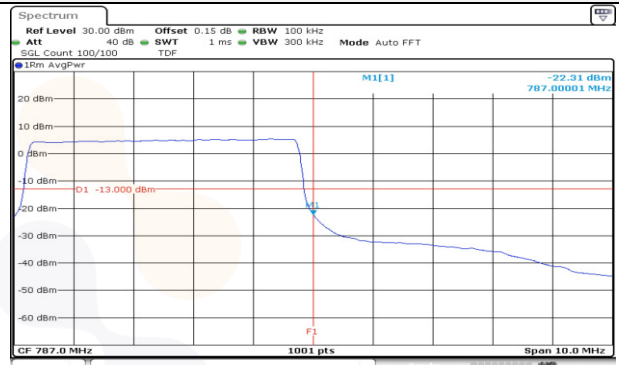

10M BW QPSK Lower extended FRB

10M BW QPSK Upper extended FRB

Test mode: LTE Band 13

5M BW QPSK Low ch. 1RB

5M BW QPSK High ch. 1RB

5M BW QPSK Low ch. FRB

5M BW QPSK High ch. FRB

5M BW QPSK Lower extended 1RB