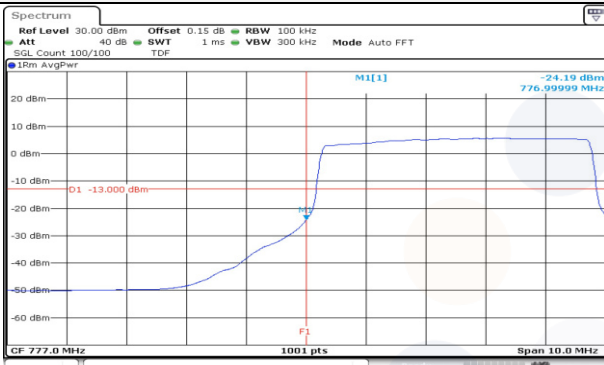

10M BW QPSK Lower extended FRB

10M BW QPSK Upper extended FRB

Test mode: LTE Band 13

5M BW QPSK Low ch. 1RB

5M BW QPSK High ch. 1RB

5M BW QPSK Low ch. FRB

5M BW QPSK High ch. FRB

5M BW QPSK Lower extended 1RB