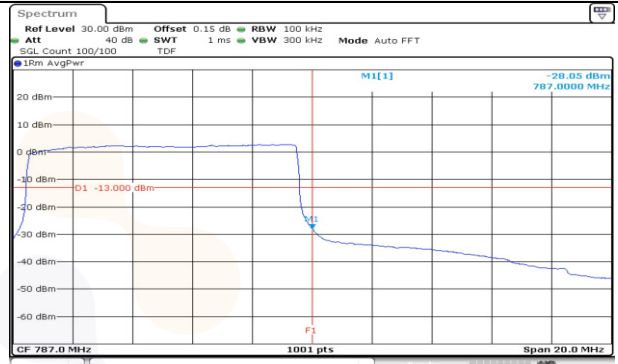

5M BW QPSK Upper extended 1RB

5M BW QPSK Lower extended FRB

5M BW QPSK Upper extended FRB

10M BW QPSK Mid ch. Lower 1RB

10M BW QPSK Mid ch. Upper 1RB

10M BW QPSK Mid ch. Lower FRB

10M BW QPSK Mid ch. Upper FRB