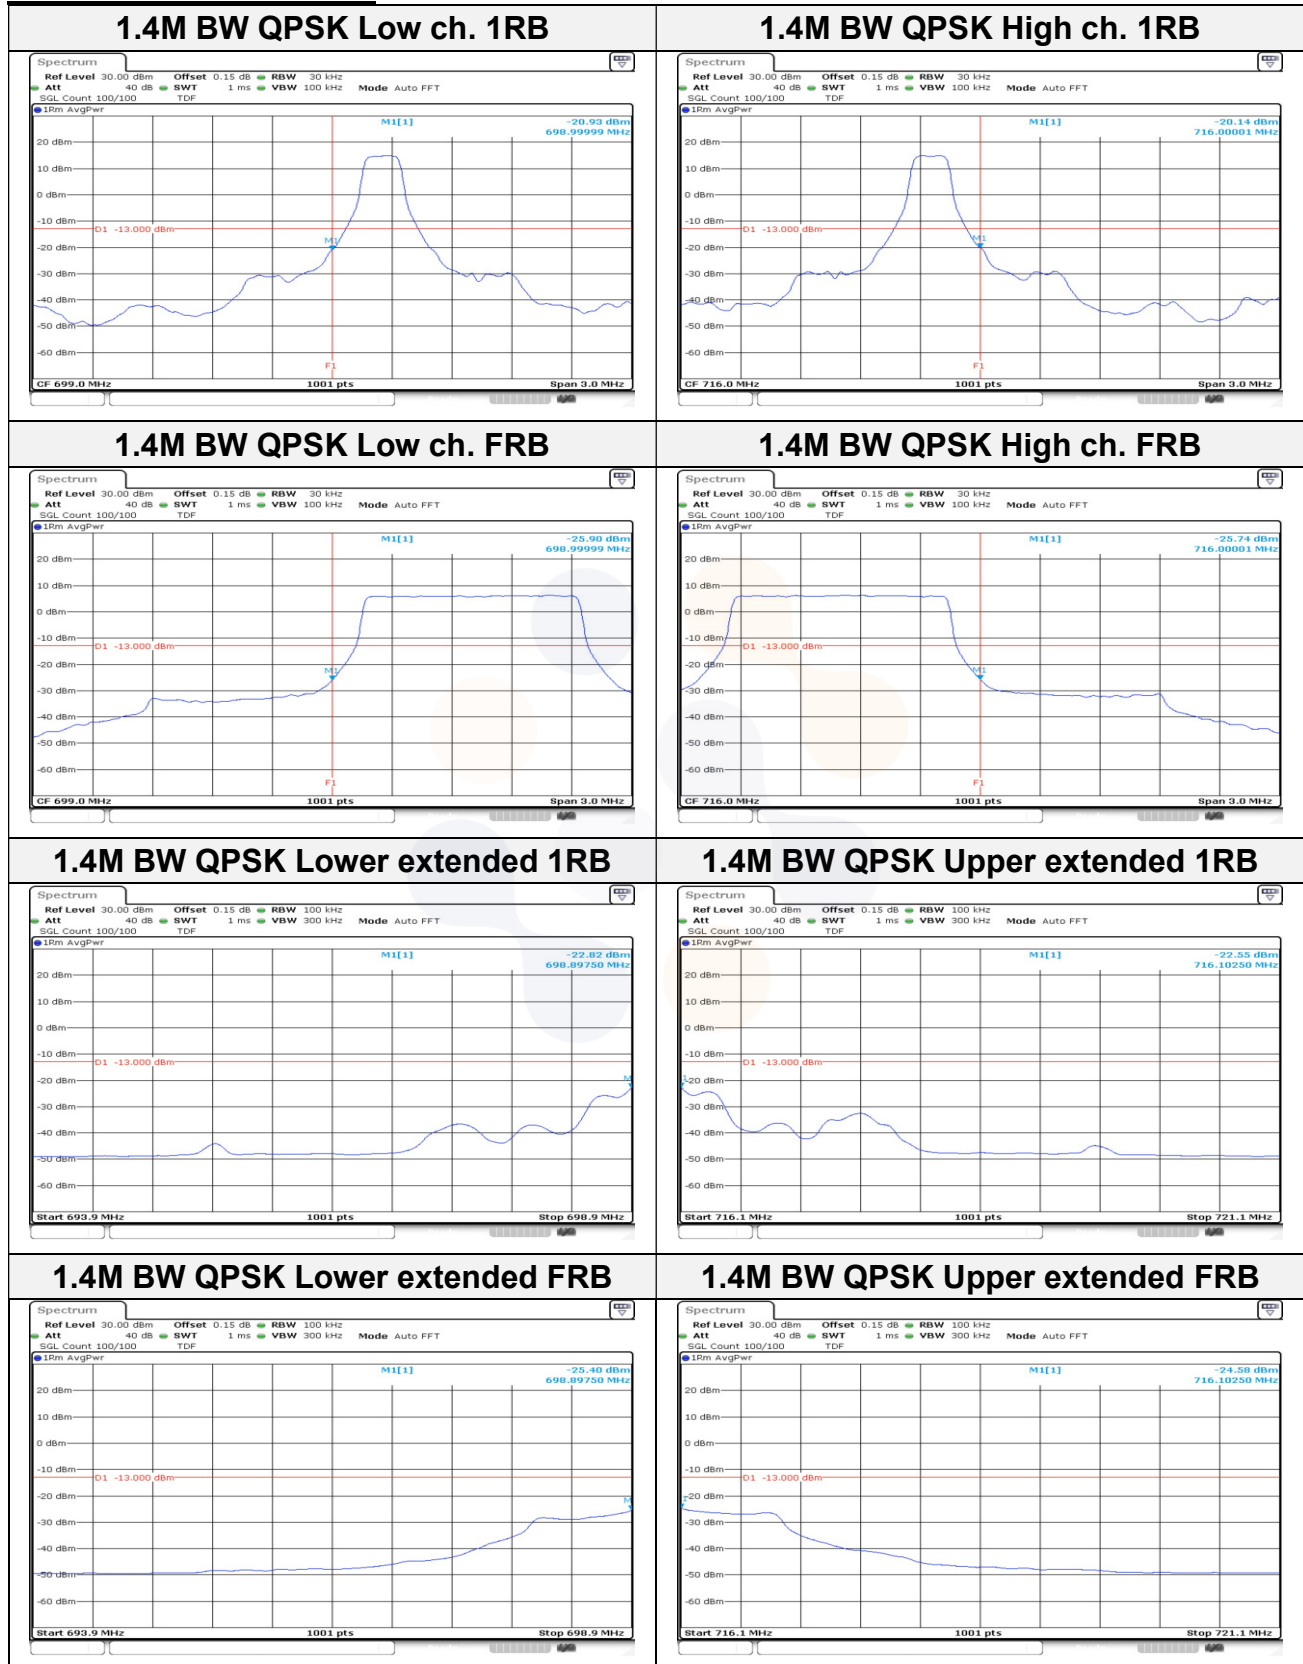

Test mode: LTE Band 7

5M BW QPSK Low ch. 1RB

5M BW QPSK High ch. 1RB

5M BW QPSK Low ch. FRB

5M BW QPSK High ch. FRB

10M BW QPSK Low ch. 1RB

10M BW QPSK High ch. 1RB

10M BW QPSK Low ch. FRB

10M BW QPSK High ch. FRB

15M BW QPSK Low ch. 1RB

15M BW QPSK High ch. 1RB

15M BW QPSK Low ch. FRB

15M BW QPSK High ch. FRB

20M BW QPSK Low ch. 1RB

20M BW QPSK High ch. 1RB

20M BW QPSK Low ch. FRB

20M BW QPSK High ch. FRB

Test mode: LTE Band 12

3M BW QPSK Low ch. 1RB

3M BW QPSK High ch. 1RB

3M BW QPSK Low ch. FRB

3M BW QPSK High ch. FRB

3M BW QPSK Lower extended 1RB

3M BW QPSK Upper extended 1RB