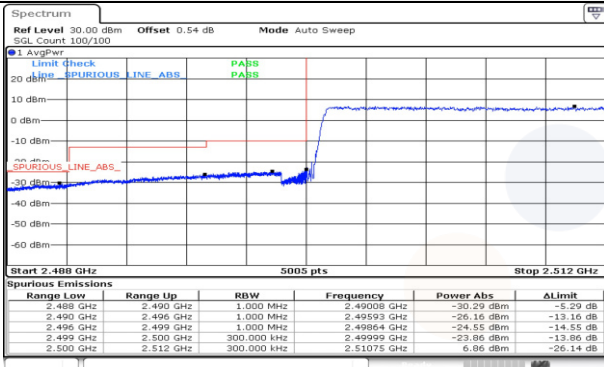

Test mode: LTE Band 7

5M BW QPSK Low ch. 1RB

5M BW QPSK High ch. 1RB

5M BW QPSK Low ch. FRB

5M BW QPSK High ch. FRB

10M BW QPSK Low ch. 1RB

10M BW QPSK High ch. 1RB

10M BW QPSK Low ch. FRB

10M BW QPSK High ch. FRB

15M BW QPSK Low ch. 1RB

15M BW QPSK High ch. 1RB

15M BW QPSK Low ch. FRB

15M BW QPSK High ch. FRB

20M BW QPSK Low ch. 1RB

20M BW QPSK High ch. 1RB

20M BW QPSK Low ch. FRB

20M BW QPSK High ch. FRB

Test mode: LTE Band 12

3M BW QPSK Low ch. 1RB

3M BW QPSK High ch. 1RB

3M BW QPSK Low ch. FRB

3M BW QPSK High ch. FRB

3M BW QPSK Lower extended 1RB

3M BW QPSK Upper extended 1RB