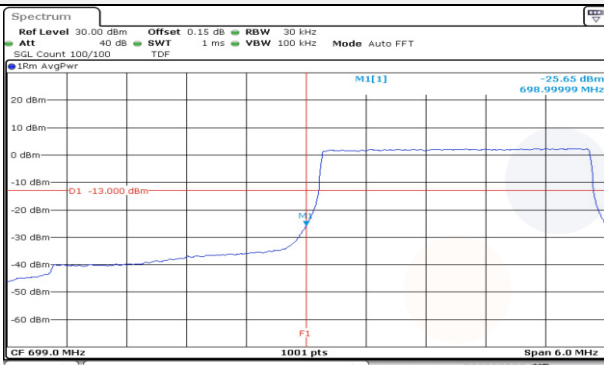

20M BW QPSK High ch. FRB

Test mode: LTE Band 12

3M BW QPSK Low ch. 1RB

3M BW QPSK High ch. 1RB

3M BW QPSK Low ch. FRB

3M BW QPSK High ch. FRB

3M BW QPSK Lower extended 1RB

3M BW QPSK Upper extended 1RB