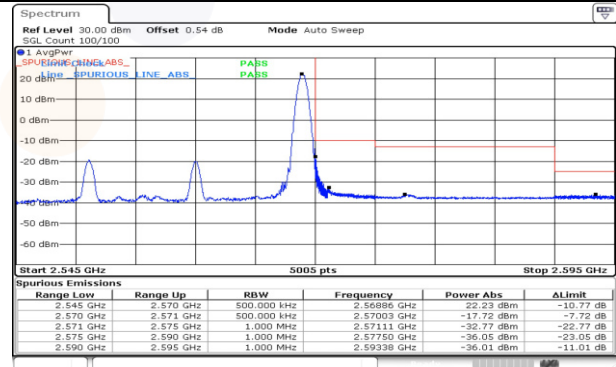

Test mode: LTE Band 7

5M BW QPSK Low ch. 1RB

5M BW QPSK High ch. 1RB

5M BW QPSK Low ch. FRB

5M BW QPSK High ch. FRB

10M BW QPSK Low ch. 1RB

10M BW QPSK High ch. 1RB

10M BW QPSK Low ch. FRB

10M BW QPSK High ch. FRB

15M BW QPSK Low ch. 1RB

15M BW QPSK High ch. 1RB

15M BW QPSK Low ch. FRB

15M BW QPSK High ch. FRB

20M BW QPSK Low ch. 1RB

20M BW QPSK High ch. 1RB

20M BW QPSK Low ch. FRB

20M BW QPSK High ch. FRB

Test mode: LTE Band 12

3M BW QPSK Low ch. 1RB

3M BW QPSK High ch. 1RB

3M BW QPSK Low ch. FRB

3M BW QPSK High ch. FRB

3M BW QPSK Lower extended 1RB

3M BW QPSK Upper extended 1RB