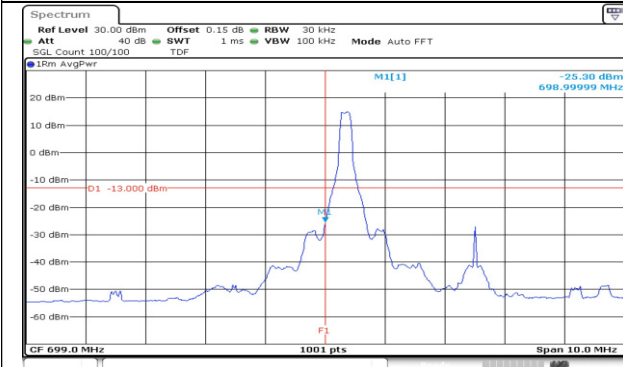

5M BW QPSK Low ch. 1RB