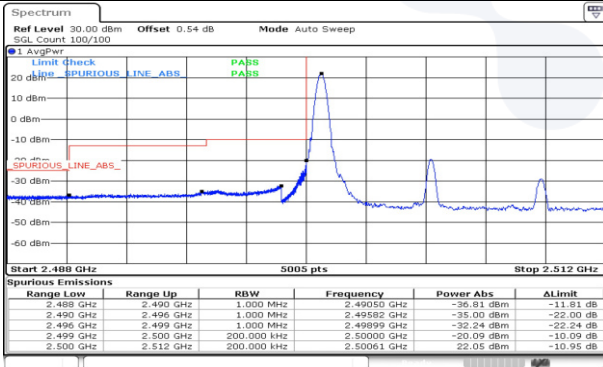

Test mode: LTE Band 7

5M BW QPSK Low ch. 1RB

5M BW QPSK High ch. 1RB

5M BW QPSK Low ch. FRB

5M BW QPSK High ch. FRB

10M BW QPSK Low ch. 1RB

10M BW QPSK High ch. 1RB

10M BW QPSK Low ch. FRB

10M BW QPSK High ch. FRB

15M BW QPSK Low ch. 1RB

15M BW QPSK High ch. 1RB

15M BW QPSK Low ch. FRB

15M BW QPSK High ch. FRB

20M BW QPSK Low ch. 1RB

20M BW QPSK High ch. 1RB

20M BW QPSK Low ch. FRB

20M BW QPSK High ch. FRB

Test mode: LTE Band 12

3M BW QPSK Low ch. 1RB

3M BW QPSK High ch. 1RB

3M BW QPSK Low ch. FRB

3M BW QPSK High ch. FRB

3M BW QPSK Lower extended 1RB

3M BW QPSK Upper extended 1RB