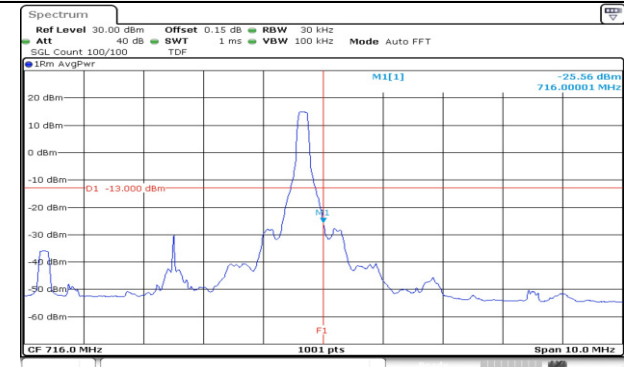

5M BW QPSK High ch. 1RB