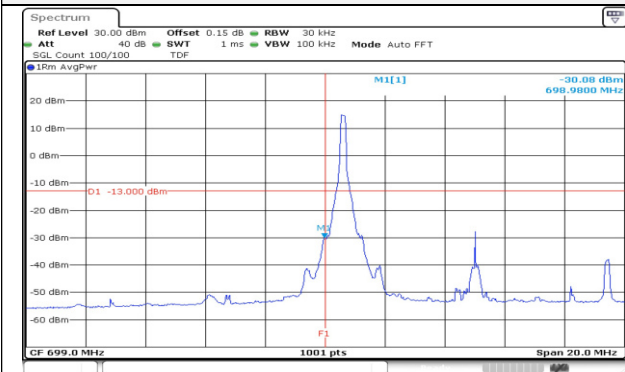

10M BW QPSK Low ch. 1RB