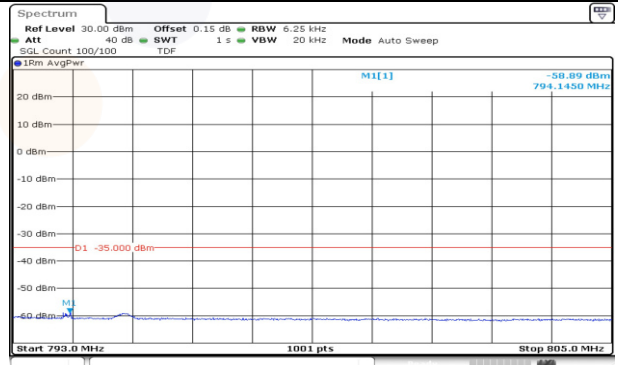

10M BW QPSK Upper extended 1RB