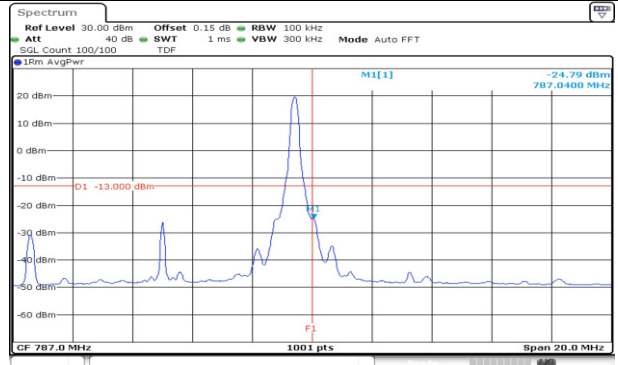

5M BW QPSK Upper extended 1RB

5M BW QPSK Lower extended FRB

5M BW QPSK Upper extended FRB

10M BW QPSK Mid ch. Lower 1RB

10M BW QPSK Mid ch. Upper 1RB

10M BW QPSK Mid ch. Lower FRB

10M BW QPSK Mid ch. Upper FRB