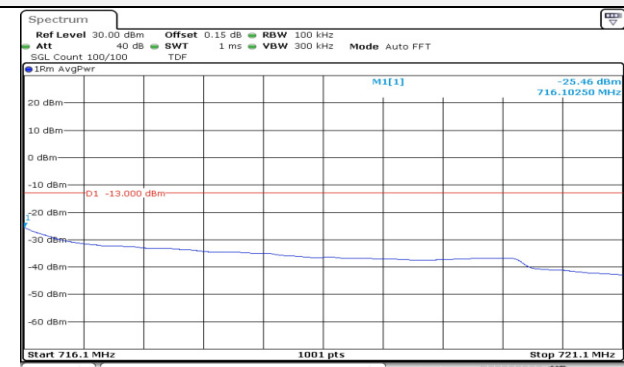

5M BW QPSK Upper extended FRB