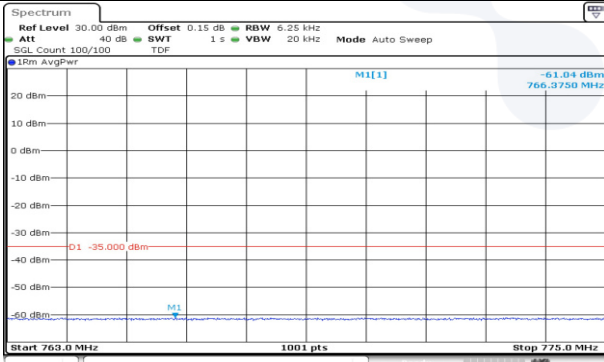

10M BW QPSK Lower extended FRB

10M BW QPSK Upper extended FRB

Test mode: LTE Band 13

5M BW QPSK Low ch. 1RB

5M BW QPSK High ch. 1RB

5M BW QPSK Low ch. FRB

5M BW QPSK High ch. FRB

5M BW QPSK Lower extended 1RB