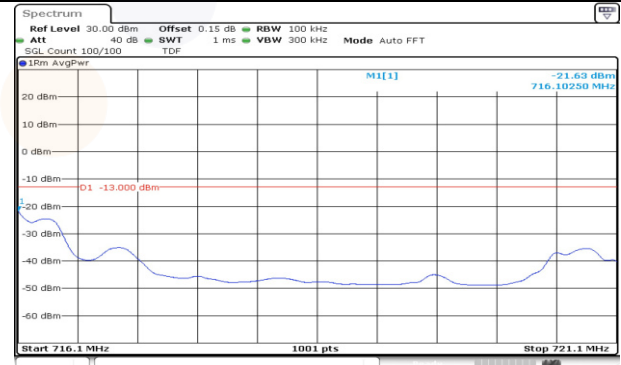

20M BW QPSK High ch. FRB

Test mode: LTE Band 12

3M BW QPSK Low ch. 1RB

3M BW QPSK High ch. 1RB

3M BW QPSK Low ch. FRB

3M BW QPSK High ch. FRB

3M BW QPSK Lower extended 1RB

3M BW QPSK Upper extended 1RB