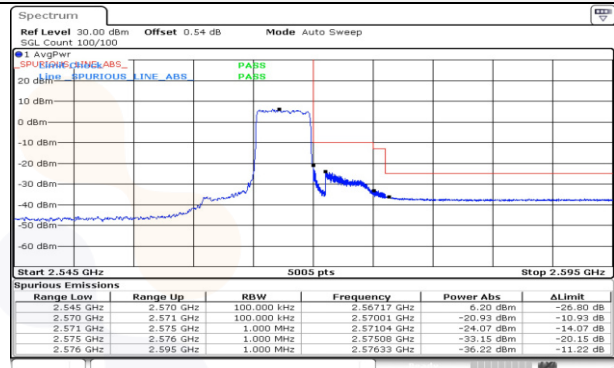

Test mode: LTE Band 7

5M BW QPSK Low ch. 1RB

5M BW QPSK High ch. 1RB

5M BW QPSK Low ch. FRB

5M BW QPSK High ch. FRB

10M BW QPSK Low ch. 1RB

10M BW QPSK High ch. 1RB

10M BW QPSK Low ch. FRB

10M BW QPSK High ch. FRB

15M BW QPSK Low ch. 1RB

15M BW QPSK High ch. 1RB

15M BW QPSK Low ch. FRB

15M BW QPSK High ch. FRB

20M BW QPSK Low ch. 1RB

20M BW QPSK High ch. 1RB

20M BW QPSK Low ch. FRB

20M BW QPSK High ch. FRB

Test mode: LTE Band 12

3M BW QPSK Low ch. 1RB

3M BW QPSK High ch. 1RB

3M BW QPSK Low ch. FRB

3M BW QPSK High ch. FRB

3M BW QPSK Lower extended 1RB

3M BW QPSK Upper extended 1RB