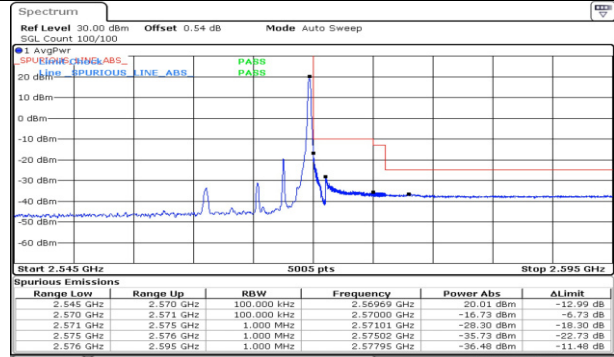

Test mode: LTE Band 7

5M BW QPSK Low ch. 1RB

5M BW QPSK High ch. 1RB

5M BW QPSK Low ch. FRB

5M BW QPSK High ch. FRB

10M BW QPSK Low ch. 1RB

10M BW QPSK High ch. 1RB

10M BW QPSK Low ch. FRB

10M BW QPSK High ch. FRB

15M BW QPSK Low ch. 1RB

15M BW QPSK High ch. 1RB

15M BW QPSK Low ch. FRB

15M BW QPSK High ch. FRB

20M BW QPSK Low ch. 1RB

20M BW QPSK High ch. 1RB

20M BW QPSK Low ch. FRB

20M BW QPSK High ch. FRB

Test mode: LTE Band 12

3M BW QPSK Low ch. 1RB

3M BW QPSK High ch. 1RB

3M BW QPSK Low ch. FRB

3M BW QPSK High ch. FRB

3M BW QPSK Lower extended 1RB

3M BW QPSK Upper extended 1RB