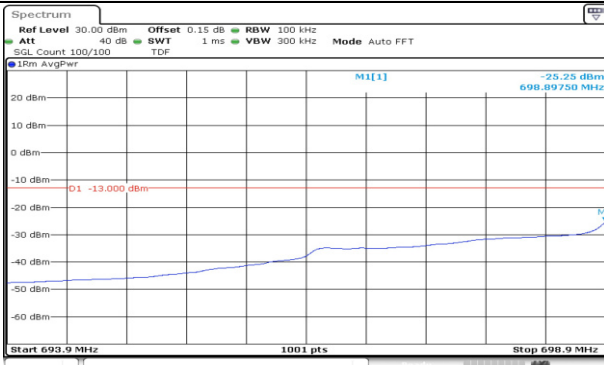

3M BW QPSK Lower extended FRB