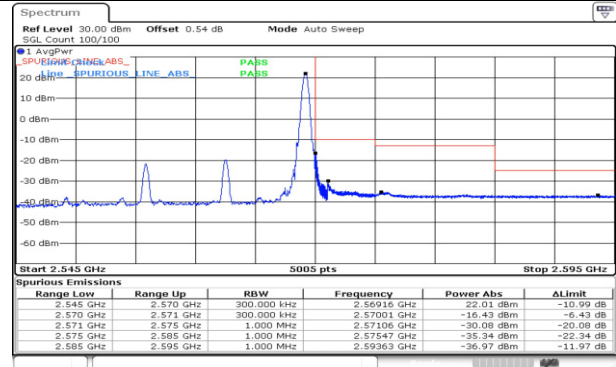

Test mode: LTE Band 7

5M BW QPSK Low ch. 1RB

5M BW QPSK High ch. 1RB

5M BW QPSK Low ch. FRB

5M BW QPSK High ch. FRB

10M BW QPSK Low ch. 1RB

10M BW QPSK High ch. 1RB

10M BW QPSK Low ch. FRB

10M BW QPSK High ch. FRB

15M BW QPSK Low ch. 1RB

15M BW QPSK High ch. 1RB

15M BW QPSK Low ch. FRB

15M BW QPSK High ch. FRB

20M BW QPSK Low ch. 1RB

20M BW QPSK High ch. 1RB

20M BW QPSK Low ch. FRB

20M BW QPSK High ch. FRB

Test mode: LTE Band 12

3M BW QPSK Low ch. 1RB

3M BW QPSK High ch. 1RB

3M BW QPSK Low ch. FRB

3M BW QPSK High ch. FRB

3M BW QPSK Lower extended 1RB

3M BW QPSK Upper extended 1RB