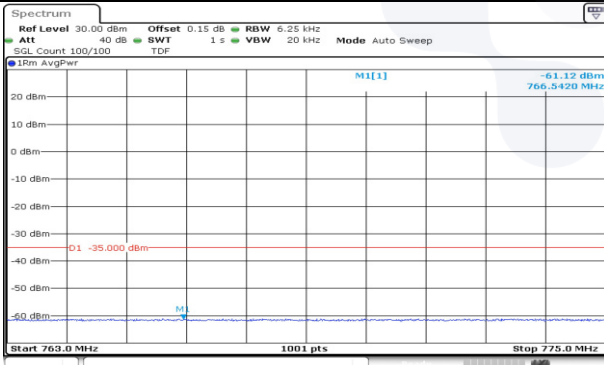

10M BW QPSK Lower extended 1RB