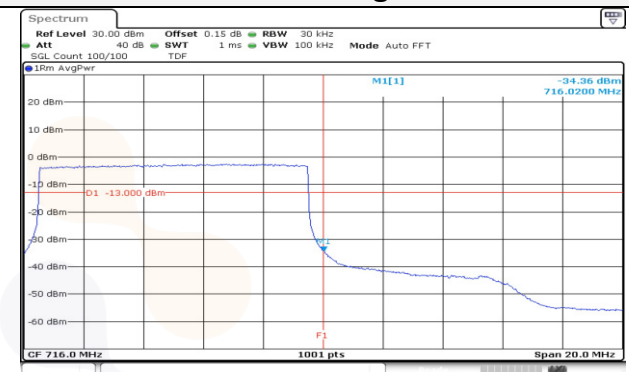

5M BW QPSK Lower extended FRB

5M BW QPSK Upper extended FRB

10M BW QPSK Low ch. 1RB

10M BW QPSK High ch. 1RB

10M BW QPSK Low ch. FRB

10M BW QPSK High ch. FRB

10M BW QPSK Lower extended 1RB

10M BW QPSK Upper extended 1RB

10M BW QPSK Lower extended FRB

10M BW QPSK Upper extended FRB

Test mode: LTE Band 13

5M BW QPSK Low ch. 1RB

5M BW QPSK High ch. 1RB

5M BW QPSK Low ch. FRB

5M BW QPSK High ch. FRB

5M BW QPSK Lower extended 1RB