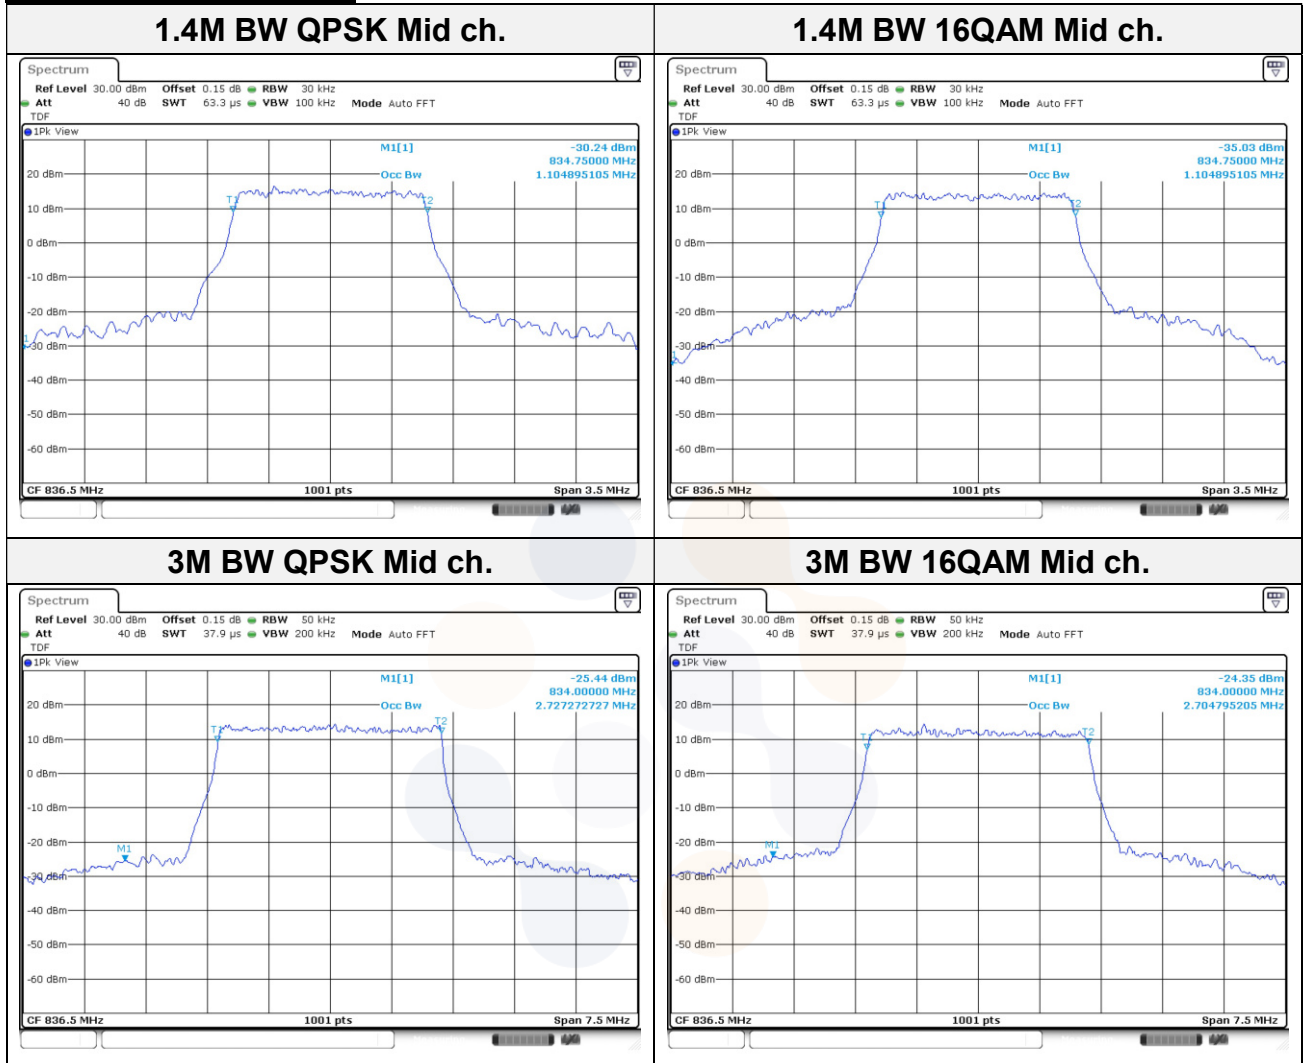

20M BW 16QAM Mid ch.

Test mode: LTE Band 71

20M BW QPSK Mid ch.

20M BW 16QAM Mid ch.

99% Occupied Bandwidth

Test mode: LTE Band 5

5M BW QPSK Mid ch.

5M BW 16QAM Mid ch.

10M BW QPSK Mid ch.

10M BW 16QAM Mid ch.

Test mode: LTE Band 7

15M BW QPSK Mid ch.

15M BW 16QAM Mid ch.

20M BW QPSK Mid ch.

20M BW 16QAM Mid ch.

Test mode: LTE Band 12