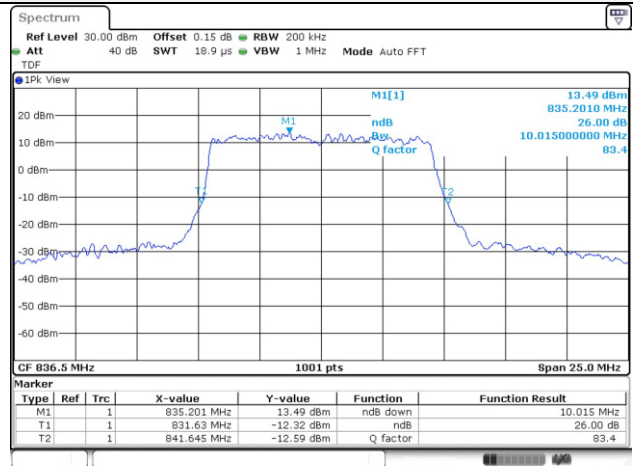

10M BW QPSK Mid ch.

10M BW 16QAM Mid ch.

15M BW QPSK Mid ch.

15M BW 16QAM Mid ch.

Test mode: LTE Band 66/4

1.4M BW QPSK Mid ch.

1.4M BW 16QAM Mid ch.

3M BW QPSK Mid ch.

3M BW 16QAM Mid ch.

5M BW QPSK Mid ch.

5M BW 16QAM Mid ch.

10M BW QPSK Mid ch.

10M BW 16QAM Mid ch.

15M BW QPSK Mid ch.

15M BW 16QAM Mid ch.

20M BW QPSK Mid ch.

20M BW 16QAM Mid ch.

Test mode: LTE Band 71

20M BW QPSK Mid ch.

20M BW 16QAM Mid ch.

99% Occupied Bandwidth

Test mode: LTE Band 5

5M BW QPSK Mid ch.

5M BW 16QAM Mid ch.