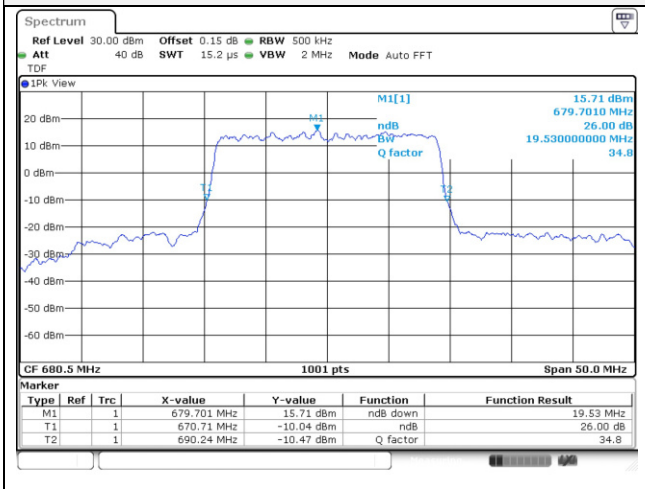

10M BW QPSK Mid ch.

10M BW 16QAM Mid ch.

15M BW QPSK Mid ch.

15M BW 16QAM Mid ch.

Test mode: LTE Band 66/4

1.4M BW QPSK Mid ch.

1.4M BW 16QAM Mid ch.

3M BW QPSK Mid ch.

3M BW 16QAM Mid ch.

5M BW QPSK Mid ch.

5M BW 16QAM Mid ch.

10M BW QPSK Mid ch.

10M BW 16QAM Mid ch.

15M BW QPSK Mid ch.

15M BW 16QAM Mid ch.

20M BW QPSK Mid ch.

20M BW 16QAM Mid ch.

Test mode: LTE Band 71

20M BW QPSK Mid ch.

20M BW 16QAM Mid ch.

99% Occupied Bandwidth

Test mode: LTE Band 5

5M BW QPSK Mid ch.

5M BW 16QAM Mid ch.