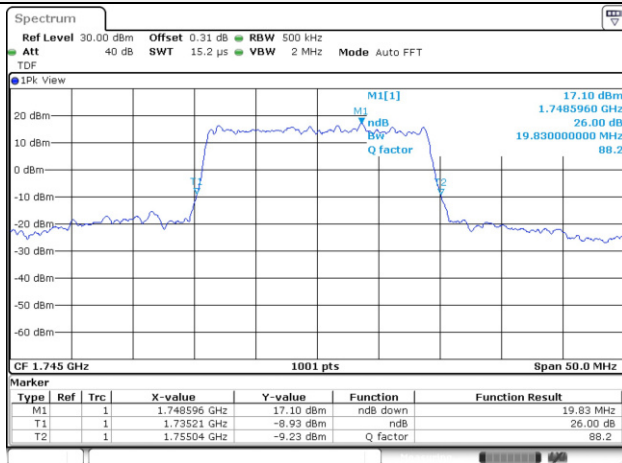

10M BW QPSK Mid ch.

10M BW 16QAM Mid ch.

15M BW QPSK Mid ch.

15M BW 16QAM Mid ch.

Test mode: LTE Band 66/4

1.4M BW QPSK Mid ch.

1.4M BW 16QAM Mid ch.

3M BW QPSK Mid ch.

3M BW 16QAM Mid ch.

5M BW QPSK Mid ch.

5M BW 16QAM Mid ch.

10M BW QPSK Mid ch.

10M BW 16QAM Mid ch.

15M BW QPSK Mid ch.

15M BW 16QAM Mid ch.

20M BW QPSK Mid ch.

20M BW 16QAM Mid ch.

Test mode: LTE Band 71

20M BW QPSK Mid ch.

20M BW 16QAM Mid ch.

99% Occupied Bandwidth

Test mode: LTE Band 5

5M BW QPSK Mid ch.

5M BW 16QAM Mid ch.