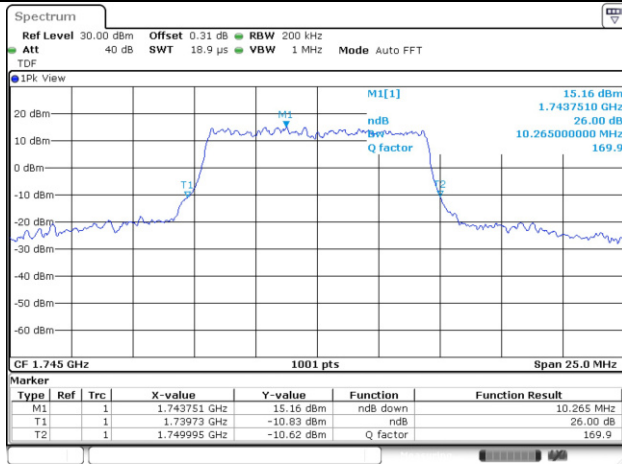

10M BW QPSK Mid ch.

10M BW 16QAM Mid ch.

15M BW QPSK Mid ch.

15M BW 16QAM Mid ch.

Test mode: LTE Band 66/4

1.4M BW QPSK Mid ch.

1.4M BW 16QAM Mid ch.

3M BW QPSK Mid ch.

3M BW 16QAM Mid ch.

5M BW QPSK Mid ch.

5M BW 16QAM Mid ch.

10M BW QPSK Mid ch.

10M BW 16QAM Mid ch.

15M BW QPSK Mid ch.

15M BW 16QAM Mid ch.

20M BW QPSK Mid ch.

20M BW 16QAM Mid ch.

Test mode: LTE Band 71

20M BW QPSK Mid ch.

20M BW 16QAM Mid ch.

99% Occupied Bandwidth

Test mode: LTE Band 5

5M BW QPSK Mid ch.

5M BW 16QAM Mid ch.