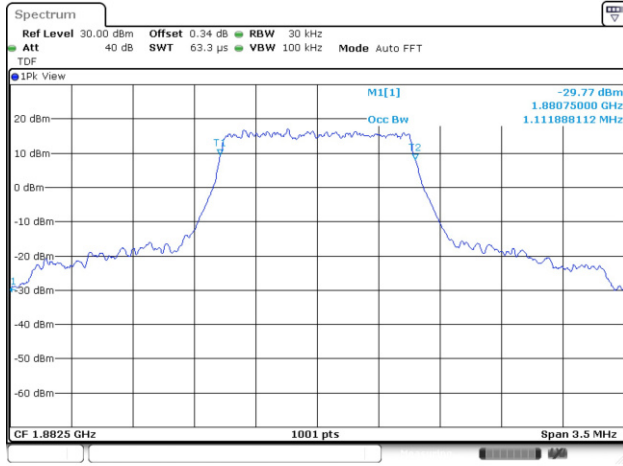

10M BW QPSK Mid ch.

10M BW 16QAM Mid ch.

Test mode: LTE Band 7

15M BW QPSK Mid ch.

15M BW 16QAM Mid ch.

20M BW QPSK Mid ch.

20M BW 16QAM Mid ch.

Test mode: LTE Band 12

1.4M BW QPSK Mid ch.

1.4M BW 16QAM Mid ch.

3M BW QPSK Mid ch.

3M BW 16QAM Mid ch.

5M BW QPSK Mid ch.

5M BW 16QAM Mid ch.

10M BW QPSK Mid ch.

10M BW 16QAM Mid ch.

Test mode: LTE Band 13

Test mode: LTE Band 25/2

1.4M BW QPSK Mid ch.

1.4M BW 16QAM Mid ch.

3M BW QPSK Mid ch.

3M BW 16QAM Mid ch.

5M BW QPSK Mid ch.

5M BW 16QAM Mid ch.