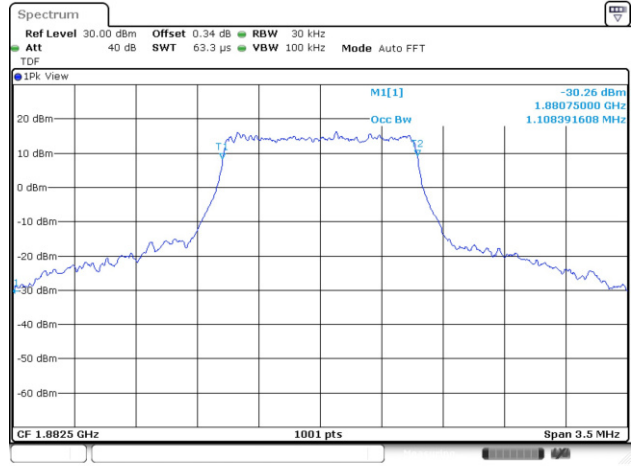

Test mode: LTE Band 13

Test mode: LTE Band 25/2

1.4M BW QPSK Mid ch.

1.4M BW 16QAM Mid ch.

3M BW QPSK Mid ch.

3M BW 16QAM Mid ch.

5M BW QPSK Mid ch.

5M BW 16QAM Mid ch.