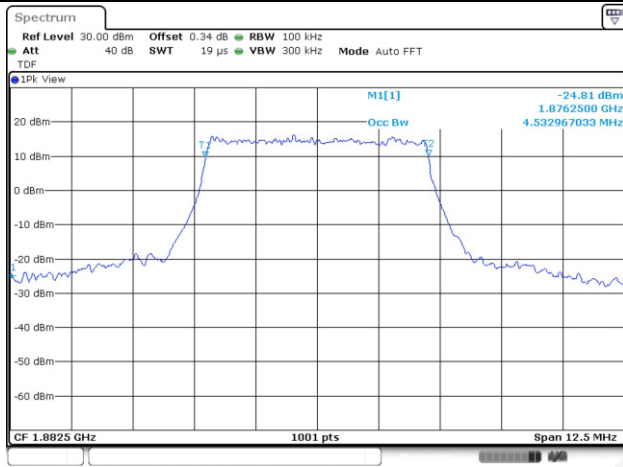

Test mode: LTE Band 13

Test mode: LTE Band 25/2

1.4M BW QPSK Mid ch.

1.4M BW 16QAM Mid ch.

3M BW QPSK Mid ch.

3M BW 16QAM Mid ch.

5M BW QPSK Mid ch.

5M BW 16QAM Mid ch.