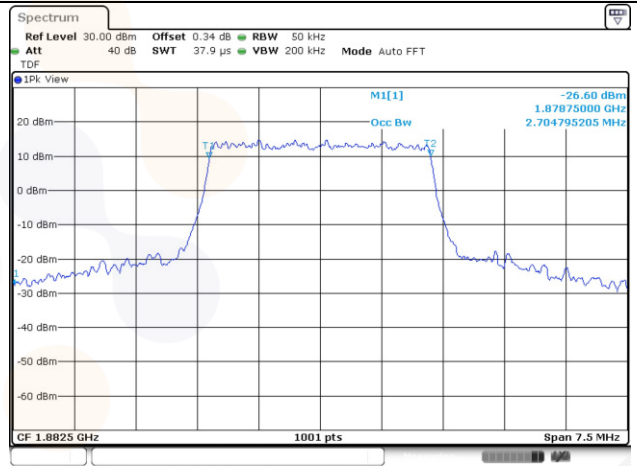

Test mode: LTE Band 13

Test mode: LTE Band 25/2

1.4M BW QPSK Mid ch.

1.4M BW 16QAM Mid ch.

3M BW QPSK Mid ch.

3M BW 16QAM Mid ch.

5M BW QPSK Mid ch.

5M BW 16QAM Mid ch.