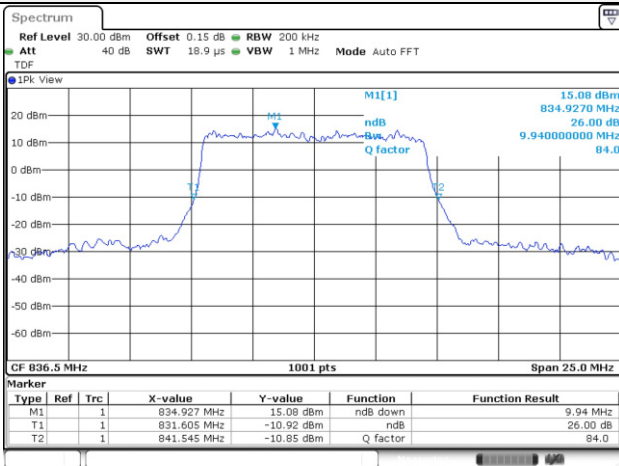

10M BW QPSK Mid ch.

10M BW 16QAM Mid ch.

15M BW QPSK Mid ch.

15M BW 16QAM Mid ch.

Test mode: LTE Band 66/4

1.4M BW QPSK Mid ch.

1.4M BW 16QAM Mid ch.

3M BW QPSK Mid ch.

3M BW 16QAM Mid ch.

5M BW QPSK Mid ch.

5M BW 16QAM Mid ch.

10M BW QPSK Mid ch.

10M BW 16QAM Mid ch.

15M BW QPSK Mid ch.

15M BW 16QAM Mid ch.

20M BW QPSK Mid ch.

20M BW 16QAM Mid ch.

Test mode: LTE Band 71

20M BW QPSK Mid ch.

20M BW 16QAM Mid ch.

99% Occupied Bandwidth

Test mode: LTE Band 5

5M BW QPSK Mid ch.

5M BW 16QAM Mid ch.