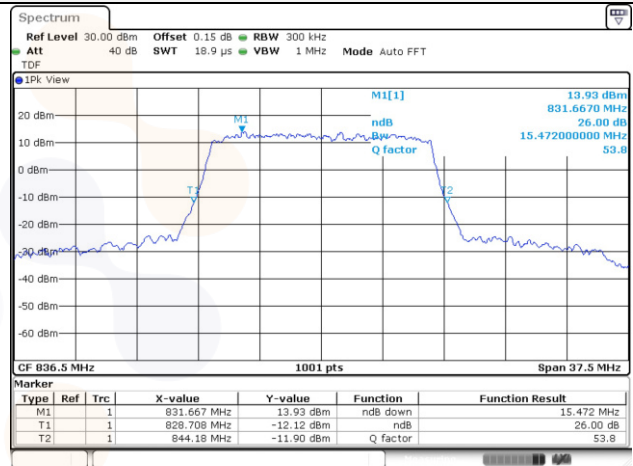

10M BW QPSK Mid ch.

10M BW 16QAM Mid ch.

15M BW QPSK Mid ch.

15M BW 16QAM Mid ch.

Test mode: LTE Band 66/4

1.4M BW QPSK Mid ch.

1.4M BW 16QAM Mid ch.

3M BW QPSK Mid ch.

3M BW 16QAM Mid ch.

5M BW QPSK Mid ch.

5M BW 16QAM Mid ch.

10M BW QPSK Mid ch.

10M BW 16QAM Mid ch.

15M BW QPSK Mid ch.

15M BW 16QAM Mid ch.

20M BW QPSK Mid ch.

20M BW 16QAM Mid ch.

Test mode: LTE Band 71

20M BW QPSK Mid ch.

20M BW 16QAM Mid ch.

99% Occupied Bandwidth

Test mode: LTE Band 5

5M BW QPSK Mid ch.

5M BW 16QAM Mid ch.