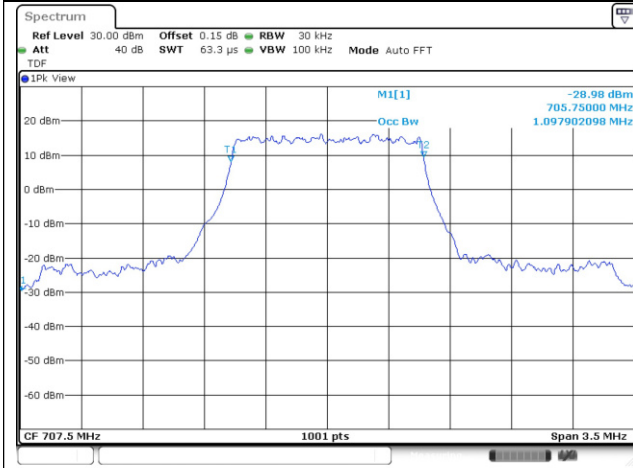

Test mode: LTE Band 12

1.4M BW QPSK Mid ch.