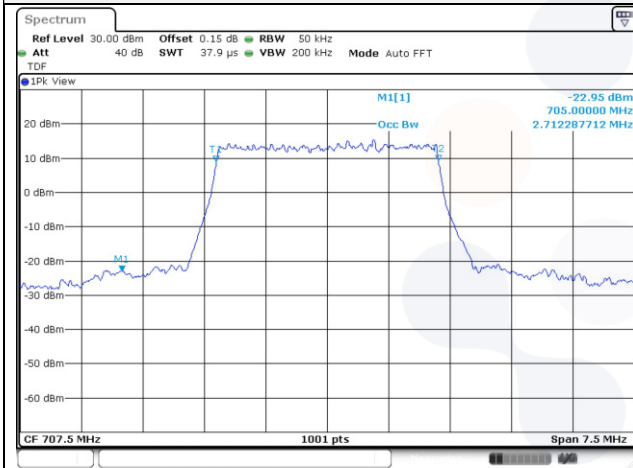

3M BW QPSK Mid ch.