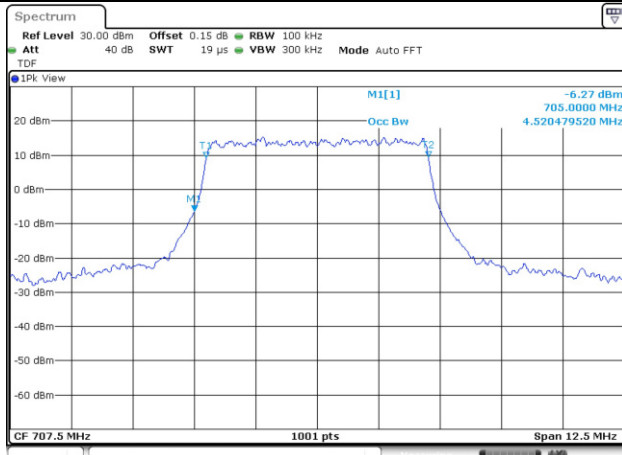

1.4M BW QPSK Mid ch.

1.4M BW 16QAM Mid ch.

3M BW QPSK Mid ch.

3M BW 16QAM Mid ch.

5M BW QPSK Mid ch.

5M BW 16QAM Mid ch.

10M BW QPSK Mid ch.

10M BW 16QAM Mid ch.

Test mode: LTE Band 13

Test mode: LTE Band 25/2

1.4M BW QPSK Mid ch.

1.4M BW 16QAM Mid ch.

3M BW QPSK Mid ch.

3M BW 16QAM Mid ch.

5M BW QPSK Mid ch.

5M BW 16QAM Mid ch.