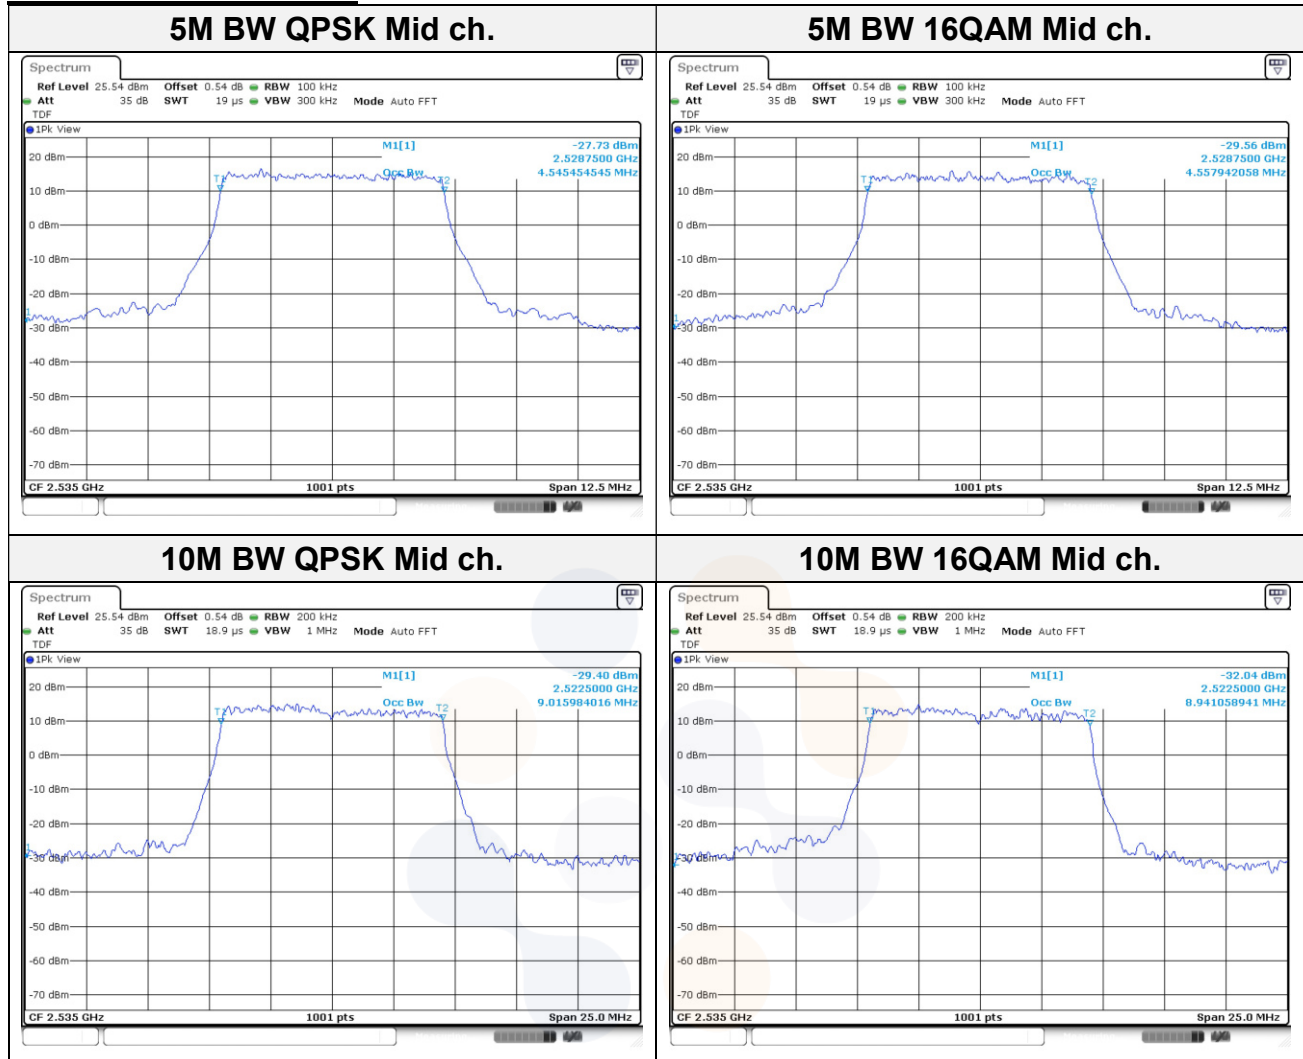

20M BW 16QAM Mid ch.

Test mode: LTE Band 71

20M BW QPSK Mid ch.

20M BW 16QAM Mid ch.

99% Occupied Bandwidth

Test mode: LTE Band 5

5M BW QPSK Mid ch.

5M BW 16QAM Mid ch.

10M BW QPSK Mid ch.

10M BW 16QAM Mid ch.

Test mode: LTE Band 7

15M BW QPSK Mid ch.

15M BW 16QAM Mid ch.

20M BW QPSK Mid ch.

20M BW 16QAM Mid ch.

Test mode: LTE Band 12