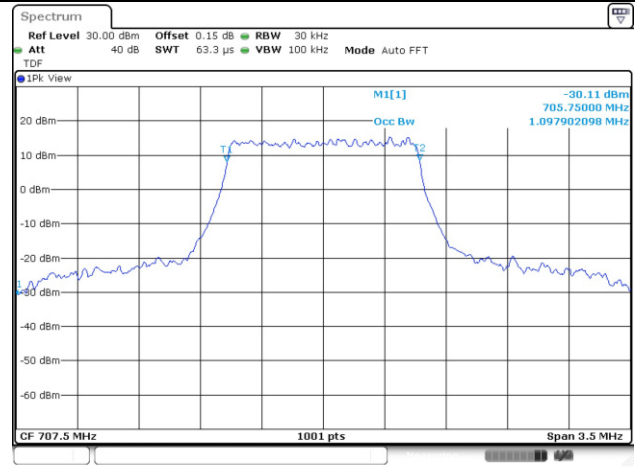

1.4M BW 16QAM Mid ch.