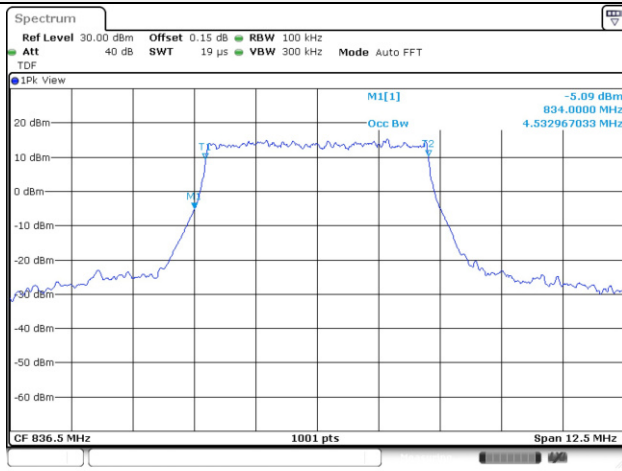

20M BW 16QAM Mid ch.

Test mode: LTE Band 71

20M BW QPSK Mid ch.

20M BW 16QAM Mid ch.

99% Occupied Bandwidth

Test mode: LTE Band 5

5M BW QPSK Mid ch.

5M BW 16QAM Mid ch.

10M BW QPSK Mid ch.

10M BW 16QAM Mid ch.

Test mode: LTE Band 7

15M BW QPSK Mid ch.

15M BW 16QAM Mid ch.

20M BW QPSK Mid ch.

20M BW 16QAM Mid ch.

Test mode: LTE Band 12