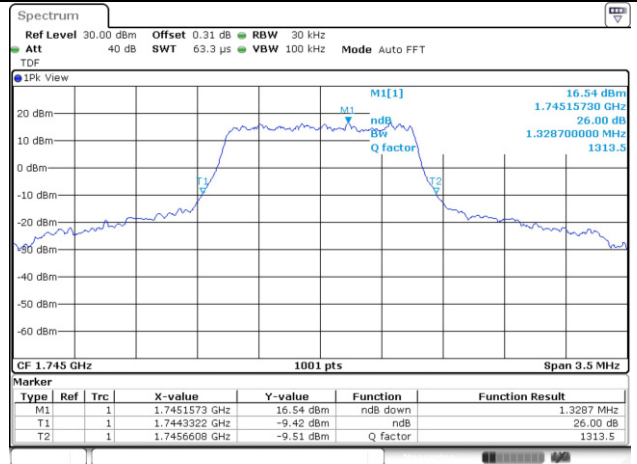

10M BW QPSK Mid ch.

10M BW 16QAM Mid ch.

15M BW QPSK Mid ch.

15M BW 16QAM Mid ch.

Test mode: LTE Band 66/4

1.4M BW QPSK Mid ch.

1.4M BW 16QAM Mid ch.

3M BW QPSK Mid ch.

3M BW 16QAM Mid ch.

5M BW QPSK Mid ch.

5M BW 16QAM Mid ch.

10M BW QPSK Mid ch.

10M BW 16QAM Mid ch.

15M BW QPSK Mid ch.

15M BW 16QAM Mid ch.

20M BW QPSK Mid ch.

20M BW 16QAM Mid ch.

Test mode: LTE Band 71

20M BW QPSK Mid ch.

20M BW 16QAM Mid ch.

99% Occupied Bandwidth

Test mode: LTE Band 5

5M BW QPSK Mid ch.

5M BW 16QAM Mid ch.