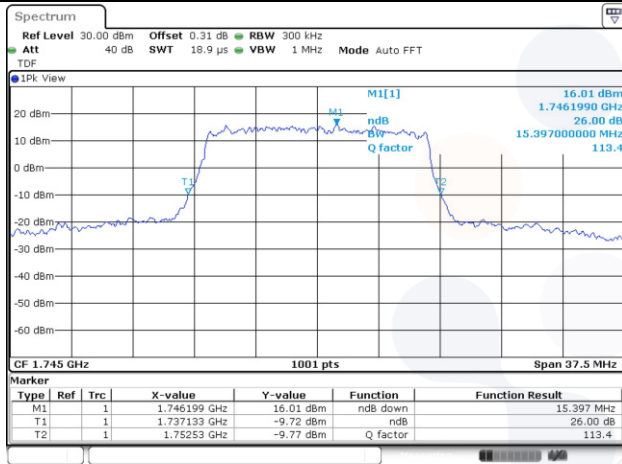

10M BW QPSK Mid ch.

10M BW 16QAM Mid ch.

15M BW QPSK Mid ch.

15M BW 16QAM Mid ch.

Test mode: LTE Band 66/4

1.4M BW QPSK Mid ch.

1.4M BW 16QAM Mid ch.

3M BW QPSK Mid ch.

3M BW 16QAM Mid ch.

5M BW QPSK Mid ch.

5M BW 16QAM Mid ch.

10M BW QPSK Mid ch.

10M BW 16QAM Mid ch.

15M BW QPSK Mid ch.

15M BW 16QAM Mid ch.

20M BW QPSK Mid ch.

20M BW 16QAM Mid ch.

Test mode: LTE Band 71

20M BW QPSK Mid ch.

20M BW 16QAM Mid ch.

99% Occupied Bandwidth

Test mode: LTE Band 5

5M BW QPSK Mid ch.

5M BW 16QAM Mid ch.