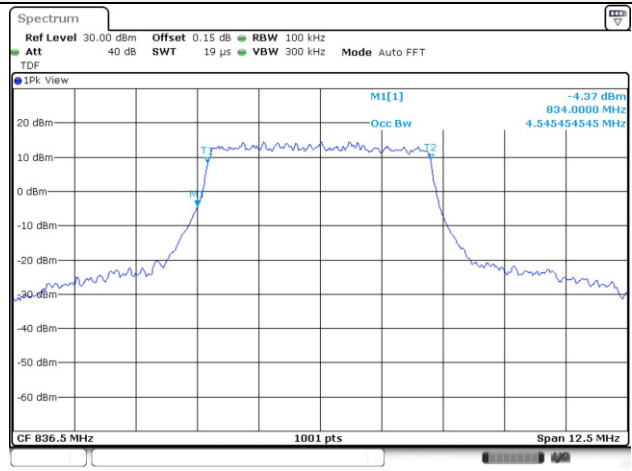

20M BW 16QAM Mid ch.

Test mode: LTE Band 71

20M BW QPSK Mid ch.

20M BW 16QAM Mid ch.

99% Occupied Bandwidth

Test mode: LTE Band 5

5M BW QPSK Mid ch.

5M BW 16QAM Mid ch.

10M BW QPSK Mid ch.

10M BW 16QAM Mid ch.

Test mode: LTE Band 7

15M BW QPSK Mid ch.

15M BW 16QAM Mid ch.

20M BW QPSK Mid ch.

20M BW 16QAM Mid ch.

Test mode: LTE Band 12