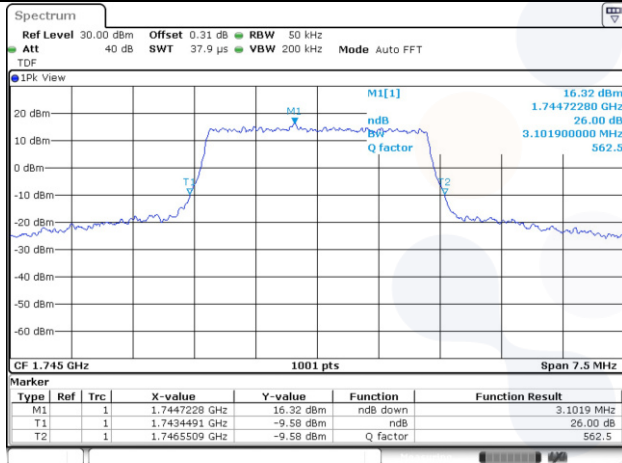

10M BW QPSK Mid ch.

10M BW 16QAM Mid ch.

15M BW QPSK Mid ch.

15M BW 16QAM Mid ch.

Test mode: LTE Band 66/4

1.4M BW QPSK Mid ch.

1.4M BW 16QAM Mid ch.

3M BW QPSK Mid ch.

3M BW 16QAM Mid ch.

5M BW QPSK Mid ch.

5M BW 16QAM Mid ch.

10M BW QPSK Mid ch.

10M BW 16QAM Mid ch.

15M BW QPSK Mid ch.

15M BW 16QAM Mid ch.

20M BW QPSK Mid ch.

20M BW 16QAM Mid ch.

Test mode: LTE Band 71

20M BW QPSK Mid ch.

20M BW 16QAM Mid ch.

99% Occupied Bandwidth

Test mode: LTE Band 5

5M BW QPSK Mid ch.

5M BW 16QAM Mid ch.