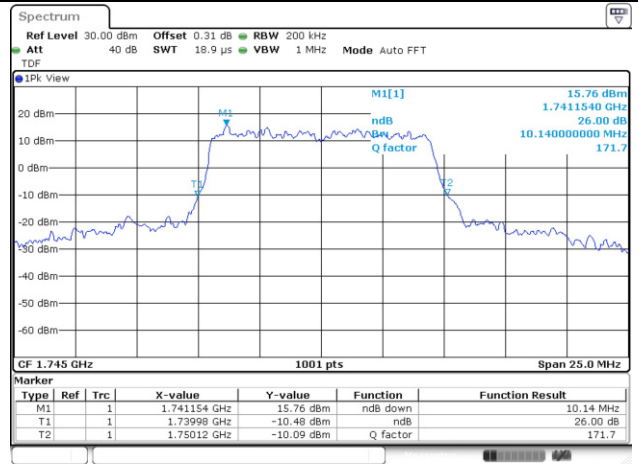

10M BW QPSK Mid ch.

10M BW 16QAM Mid ch.

15M BW QPSK Mid ch.

15M BW 16QAM Mid ch.

Test mode: LTE Band 66/4

1.4M BW QPSK Mid ch.

1.4M BW 16QAM Mid ch.

3M BW QPSK Mid ch.

3M BW 16QAM Mid ch.

5M BW QPSK Mid ch.

5M BW 16QAM Mid ch.

10M BW QPSK Mid ch.

10M BW 16QAM Mid ch.

15M BW QPSK Mid ch.

15M BW 16QAM Mid ch.

20M BW QPSK Mid ch.

20M BW 16QAM Mid ch.

Test mode: LTE Band 71

20M BW QPSK Mid ch.

20M BW 16QAM Mid ch.

99% Occupied Bandwidth

Test mode: LTE Band 5

5M BW QPSK Mid ch.

5M BW 16QAM Mid ch.