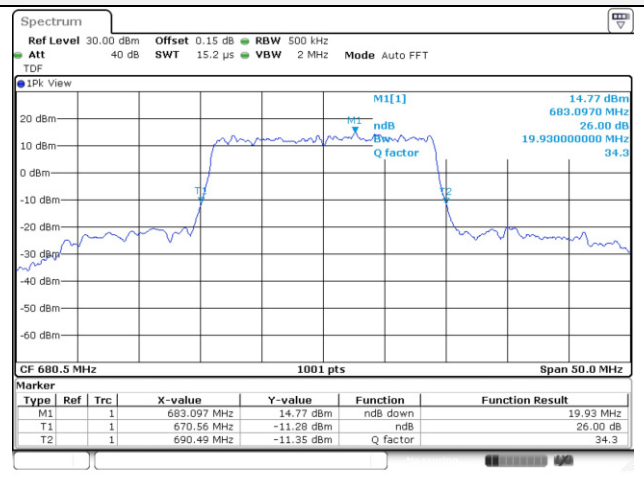

20M BW 16QAM Mid ch.

Test mode: LTE Band 71

20M BW QPSK Mid ch.

20M BW 16QAM Mid ch.

99% Occupied Bandwidth

Test mode: LTE Band 5

5M BW QPSK Mid ch.

5M BW 16QAM Mid ch.

10M BW QPSK Mid ch.

10M BW 16QAM Mid ch.

Test mode: LTE Band 7

15M BW QPSK Mid ch.

15M BW 16QAM Mid ch.

20M BW QPSK Mid ch.

20M BW 16QAM Mid ch.

Test mode: LTE Band 12