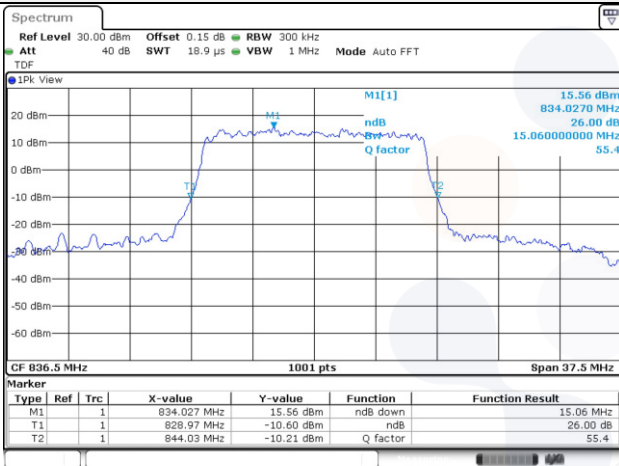

10M BW QPSK Mid ch.

10M BW 16QAM Mid ch.

15M BW QPSK Mid ch.

15M BW 16QAM Mid ch.

Test mode: LTE Band 66/4

1.4M BW QPSK Mid ch.

1.4M BW 16QAM Mid ch.

3M BW QPSK Mid ch.

3M BW 16QAM Mid ch.

5M BW QPSK Mid ch.

5M BW 16QAM Mid ch.

10M BW QPSK Mid ch.

10M BW 16QAM Mid ch.

15M BW QPSK Mid ch.

15M BW 16QAM Mid ch.

20M BW QPSK Mid ch.

20M BW 16QAM Mid ch.

Test mode: LTE Band 71

20M BW QPSK Mid ch.

20M BW 16QAM Mid ch.

99% Occupied Bandwidth

Test mode: LTE Band 5

5M BW QPSK Mid ch.

5M BW 16QAM Mid ch.