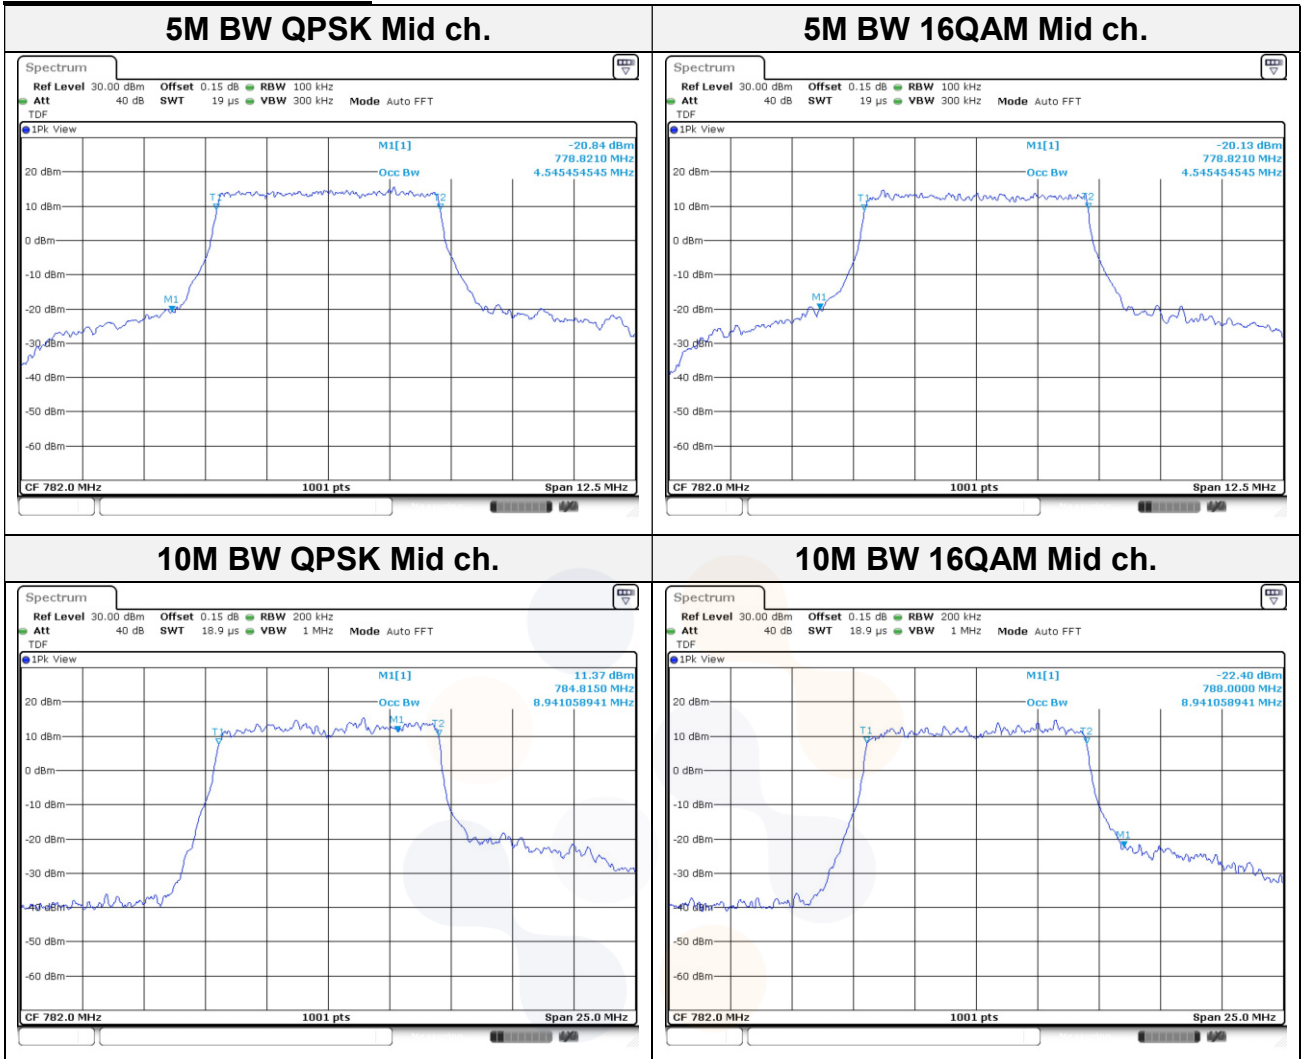

10M BW QPSK Mid ch.

10M BW 16QAM Mid ch.

Test mode: LTE Band 7

15M BW QPSK Mid ch.

15M BW 16QAM Mid ch.

20M BW QPSK Mid ch.

20M BW 16QAM Mid ch.

Test mode: LTE Band 12

1.4M BW QPSK Mid ch.

1.4M BW 16QAM Mid ch.

3M BW QPSK Mid ch.

3M BW 16QAM Mid ch.

5M BW QPSK Mid ch.

5M BW 16QAM Mid ch.

10M BW QPSK Mid ch.

10M BW 16QAM Mid ch.

Test mode: LTE Band 13

Test mode: LTE Band 25/2

1.4M BW QPSK Mid ch.

1.4M BW 16QAM Mid ch.

3M BW QPSK Mid ch.

3M BW 16QAM Mid ch.

5M BW QPSK Mid ch.

5M BW 16QAM Mid ch.