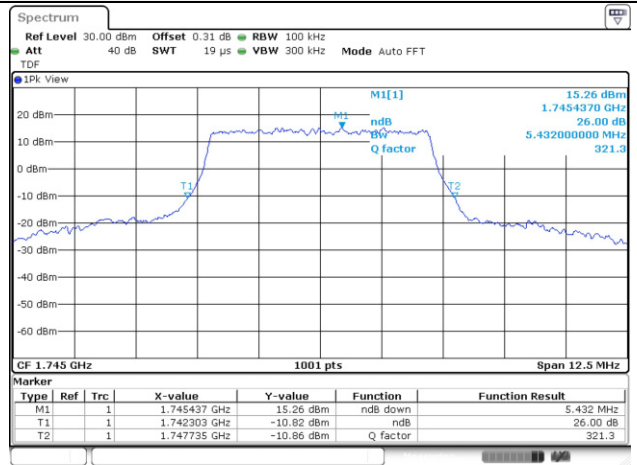

10M BW QPSK Mid ch.

10M BW 16QAM Mid ch.

15M BW QPSK Mid ch.

15M BW 16QAM Mid ch.

Test mode: LTE Band 66/4

1.4M BW QPSK Mid ch.

1.4M BW 16QAM Mid ch.

3M BW QPSK Mid ch.

3M BW 16QAM Mid ch.

5M BW QPSK Mid ch.

5M BW 16QAM Mid ch.

10M BW QPSK Mid ch.

10M BW 16QAM Mid ch.

15M BW QPSK Mid ch.

15M BW 16QAM Mid ch.

20M BW QPSK Mid ch.

20M BW 16QAM Mid ch.

Test mode: LTE Band 71

20M BW QPSK Mid ch.

20M BW 16QAM Mid ch.

99% Occupied Bandwidth

Test mode: LTE Band 5

5M BW QPSK Mid ch.

5M BW 16QAM Mid ch.