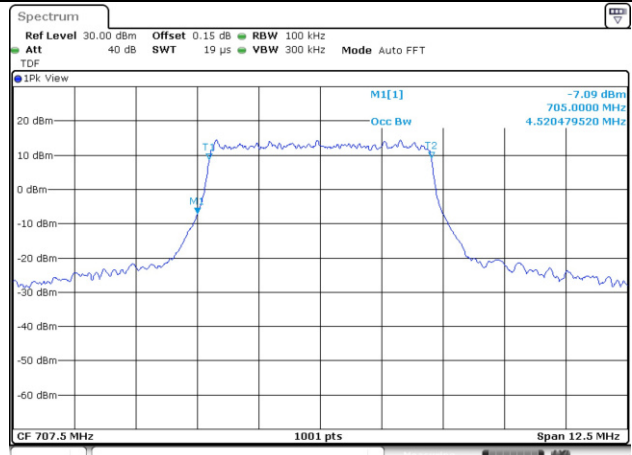

1.4M BW QPSK Mid ch.

1.4M BW 16QAM Mid ch.

3M BW QPSK Mid ch.

3M BW 16QAM Mid ch.

5M BW QPSK Mid ch.

5M BW 16QAM Mid ch.

10M BW QPSK Mid ch.

10M BW 16QAM Mid ch.

Test mode: LTE Band 13

Test mode: LTE Band 25/2

1.4M BW QPSK Mid ch.

1.4M BW 16QAM Mid ch.

3M BW QPSK Mid ch.

3M BW 16QAM Mid ch.

5M BW QPSK Mid ch.

5M BW 16QAM Mid ch.