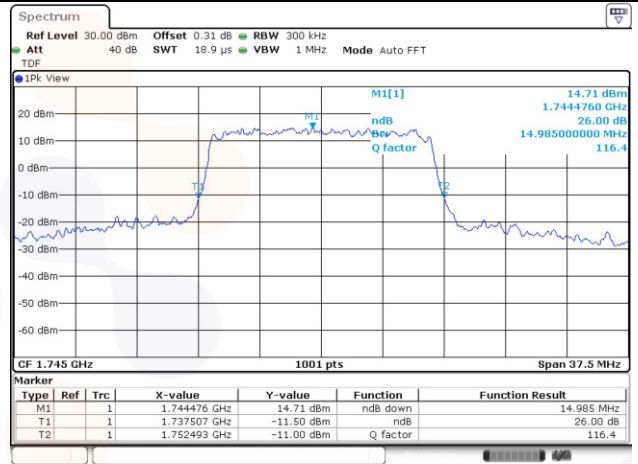

10M BW QPSK Mid ch.

10M BW 16QAM Mid ch.

15M BW QPSK Mid ch.

15M BW 16QAM Mid ch.

Test mode: LTE Band 66/4

1.4M BW QPSK Mid ch.

1.4M BW 16QAM Mid ch.

3M BW QPSK Mid ch.

3M BW 16QAM Mid ch.

5M BW QPSK Mid ch.

5M BW 16QAM Mid ch.

10M BW QPSK Mid ch.

10M BW 16QAM Mid ch.

15M BW QPSK Mid ch.

15M BW 16QAM Mid ch.

20M BW QPSK Mid ch.

20M BW 16QAM Mid ch.

Test mode: LTE Band 71

20M BW QPSK Mid ch.

20M BW 16QAM Mid ch.

99% Occupied Bandwidth

Test mode: LTE Band 5

5M BW QPSK Mid ch.

5M BW 16QAM Mid ch.