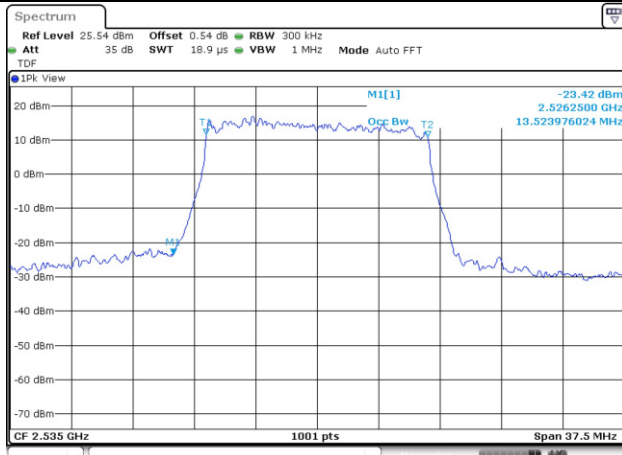

10M BW QPSK Mid ch.

10M BW 16QAM Mid ch.

Test mode: LTE Band 7

15M BW QPSK Mid ch.

15M BW 16QAM Mid ch.

20M BW QPSK Mid ch.

20M BW 16QAM Mid ch.

Test mode: LTE Band 12