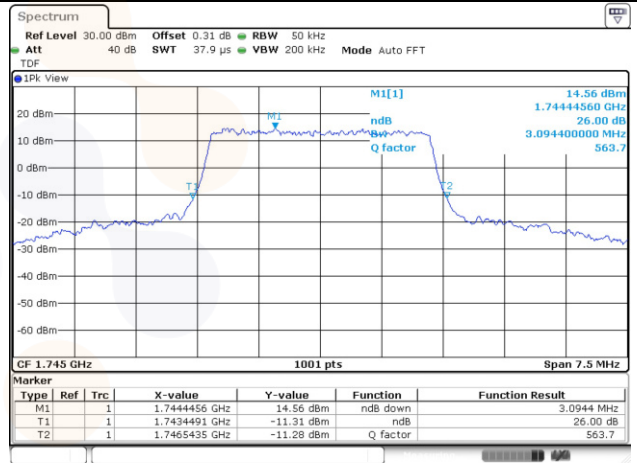

10M BW QPSK Mid ch.

10M BW 16QAM Mid ch.

15M BW QPSK Mid ch.

15M BW 16QAM Mid ch.

Test mode: LTE Band 66/4

1.4M BW QPSK Mid ch.

1.4M BW 16QAM Mid ch.

3M BW QPSK Mid ch.

3M BW 16QAM Mid ch.

5M BW QPSK Mid ch.

5M BW 16QAM Mid ch.

10M BW QPSK Mid ch.

10M BW 16QAM Mid ch.

15M BW QPSK Mid ch.

15M BW 16QAM Mid ch.

20M BW QPSK Mid ch.

20M BW 16QAM Mid ch.

Test mode: LTE Band 71

20M BW QPSK Mid ch.

20M BW 16QAM Mid ch.

99% Occupied Bandwidth

Test mode: LTE Band 5

5M BW QPSK Mid ch.

5M BW 16QAM Mid ch.