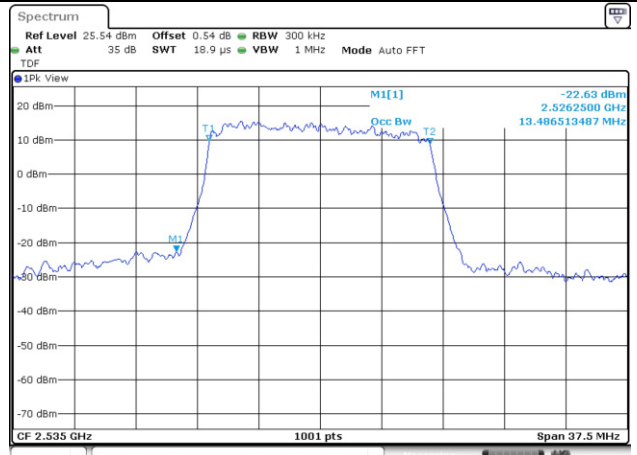

10M BW QPSK Mid ch.

10M BW 16QAM Mid ch.

Test mode: LTE Band 7

15M BW QPSK Mid ch.

15M BW 16QAM Mid ch.

20M BW QPSK Mid ch.

20M BW 16QAM Mid ch.

Test mode: LTE Band 12