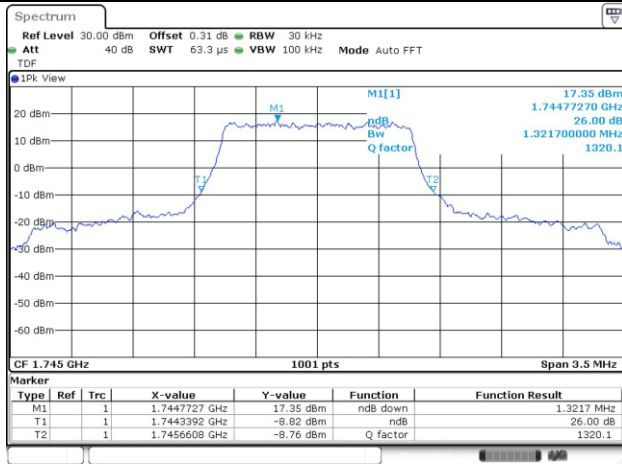

10M BW QPSK Mid ch.

10M BW 16QAM Mid ch.

15M BW QPSK Mid ch.

15M BW 16QAM Mid ch.

Test mode: LTE Band 66/4

1.4M BW QPSK Mid ch.

1.4M BW 16QAM Mid ch.

3M BW QPSK Mid ch.

3M BW 16QAM Mid ch.

5M BW QPSK Mid ch.

5M BW 16QAM Mid ch.

10M BW QPSK Mid ch.

10M BW 16QAM Mid ch.

15M BW QPSK Mid ch.

15M BW 16QAM Mid ch.

20M BW QPSK Mid ch.

20M BW 16QAM Mid ch.

Test mode: LTE Band 71

20M BW QPSK Mid ch.

20M BW 16QAM Mid ch.

99% Occupied Bandwidth

Test mode: LTE Band 5

5M BW QPSK Mid ch.

5M BW 16QAM Mid ch.