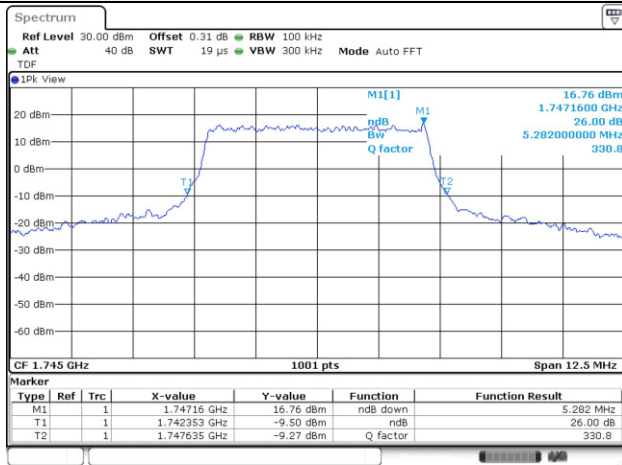

10M BW QPSK Mid ch.

10M BW 16QAM Mid ch.

15M BW QPSK Mid ch.

15M BW 16QAM Mid ch.

Test mode: LTE Band 66/4

1.4M BW QPSK Mid ch.

1.4M BW 16QAM Mid ch.

3M BW QPSK Mid ch.

3M BW 16QAM Mid ch.

5M BW QPSK Mid ch.

5M BW 16QAM Mid ch.

10M BW QPSK Mid ch.

10M BW 16QAM Mid ch.

15M BW QPSK Mid ch.

15M BW 16QAM Mid ch.

20M BW QPSK Mid ch.

20M BW 16QAM Mid ch.

Test mode: LTE Band 71

20M BW QPSK Mid ch.

20M BW 16QAM Mid ch.

99% Occupied Bandwidth

Test mode: LTE Band 5

5M BW QPSK Mid ch.

5M BW 16QAM Mid ch.