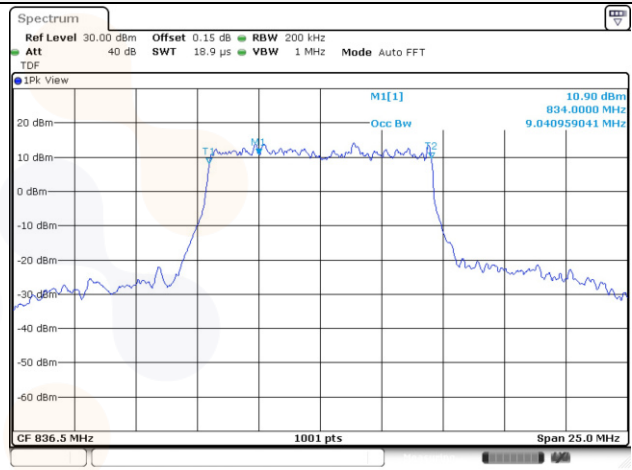

20M BW 16QAM Mid ch.

Test mode: LTE Band 71

20M BW QPSK Mid ch.

20M BW 16QAM Mid ch.

99% Occupied Bandwidth

Test mode: LTE Band 5

5M BW QPSK Mid ch.

5M BW 16QAM Mid ch.

10M BW QPSK Mid ch.

10M BW 16QAM Mid ch.

Test mode: LTE Band 7

15M BW QPSK Mid ch.

15M BW 16QAM Mid ch.

20M BW QPSK Mid ch.

20M BW 16QAM Mid ch.

Test mode: LTE Band 12