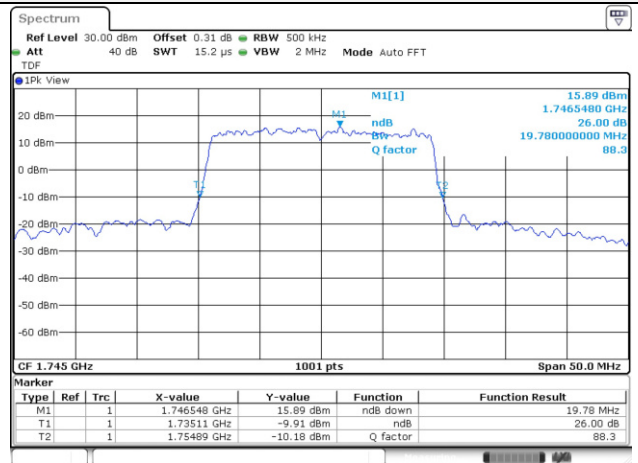

10M BW QPSK Mid ch.

10M BW 16QAM Mid ch.

15M BW QPSK Mid ch.

15M BW 16QAM Mid ch.

Test mode: LTE Band 66/4

1.4M BW QPSK Mid ch.

1.4M BW 16QAM Mid ch.

3M BW QPSK Mid ch.

3M BW 16QAM Mid ch.

5M BW QPSK Mid ch.

5M BW 16QAM Mid ch.

10M BW QPSK Mid ch.

10M BW 16QAM Mid ch.

15M BW QPSK Mid ch.

15M BW 16QAM Mid ch.

20M BW QPSK Mid ch.

20M BW 16QAM Mid ch.

Test mode: LTE Band 71

20M BW QPSK Mid ch.

20M BW 16QAM Mid ch.

99% Occupied Bandwidth

Test mode: LTE Band 5

5M BW QPSK Mid ch.

5M BW 16QAM Mid ch.