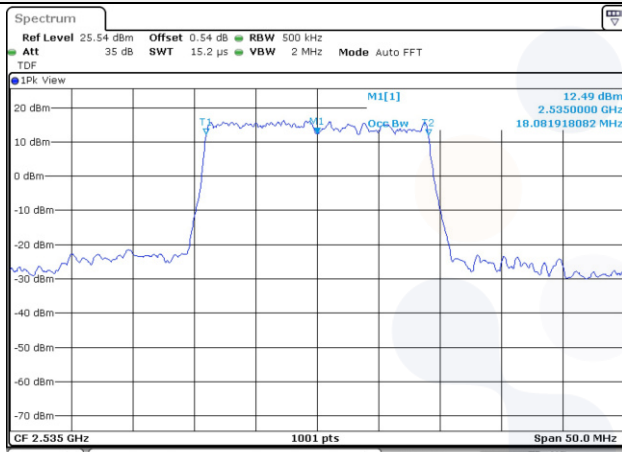

10M BW QPSK Mid ch.

10M BW 16QAM Mid ch.

Test mode: LTE Band 7

15M BW QPSK Mid ch.

15M BW 16QAM Mid ch.

20M BW QPSK Mid ch.

20M BW 16QAM Mid ch.

Test mode: LTE Band 12